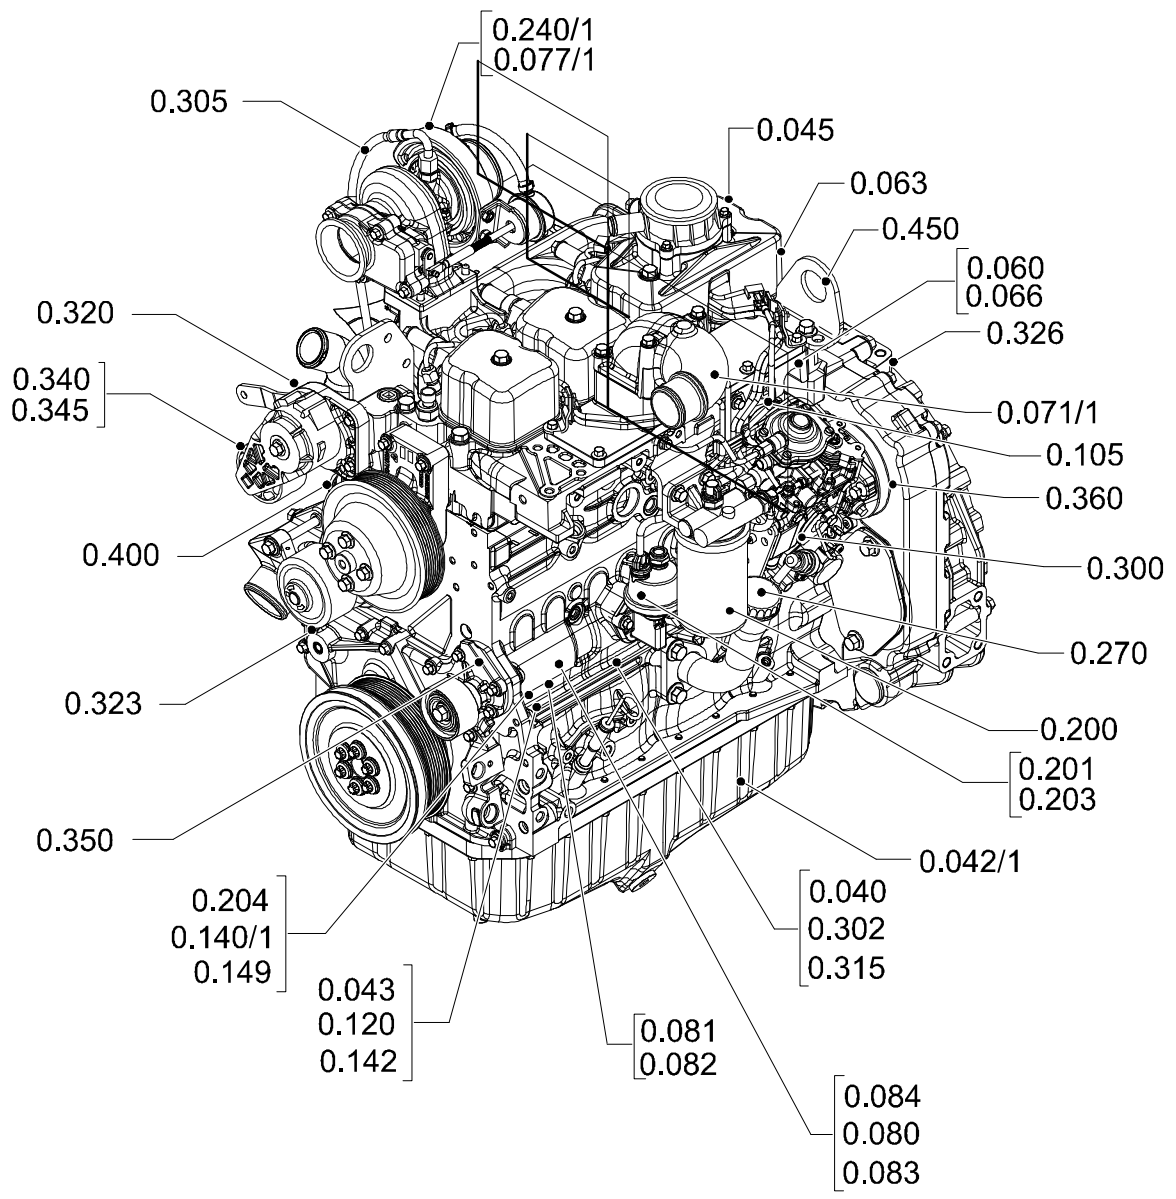

ENGINE 1/2
MOTORE 1/2
MOTEUR 1/2
MOTOR 1/2

1