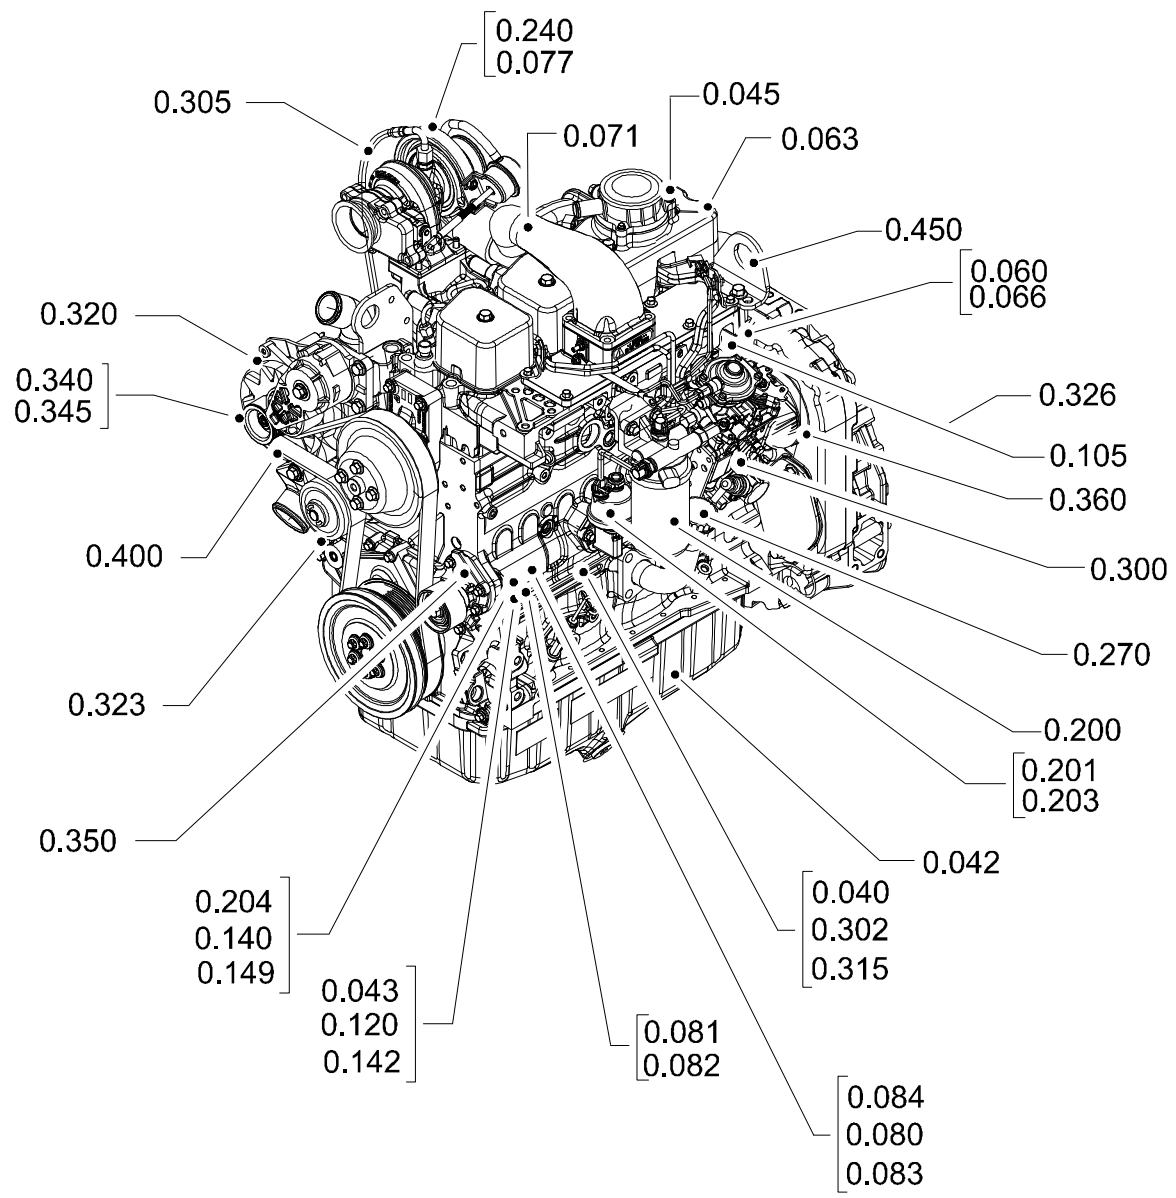

ENGINE 2/2
MOTORE 2/2
MOTEUR 2/2
MOTOR 2/2

1