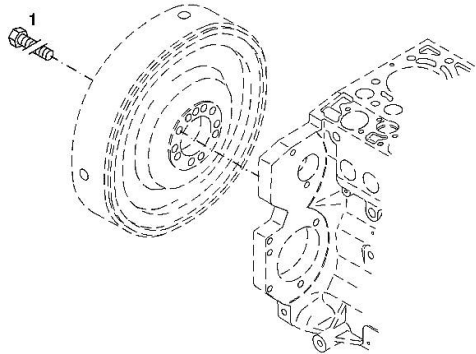

FASTENINGS

Fig.	P/n	QTY	Name

Notes:

[Fortis 160 Infinity ->WSXU240200LS50001]

Engine serial number:

11240969 11252850 11252851 11252852 11283794 11283795 11283796 11292073 11292074 22000041 22000183
22000184 22000431

1	04204128	10	screw m 10 p.1x35 M10X1X35

001 ©