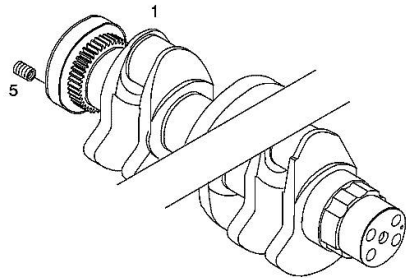

1	01125637	1	pin ISO 8752 -5X14-ST
2	01181404	1	bush H 2341 -B18X24-FE/ZN12C*
3	04503730	1	pulley
4	04253406	4	screw 40 Nm / 60° / 60°
5	01174180	1	bush H 2341 -B13X10
6	04284734	1	lock washer
7	01181393	3	screw 60 Nm EN 1662 -F-M10X20-10.9-A4C
8	04220028	1	antivibration pulley
9	01110560	12	screw 30 Nm ISO 4762 -M8X20-10.9-OELGESCHW.

1	04502707	1	crankshaft
5	01172066	10	insert H 2358 -AM10X1X20

<https://www.ebooklibonline.com>

Hello dear friend!

Thank you very much for reading.

Enter the link into your browser.

The full manual is available for immediate download.