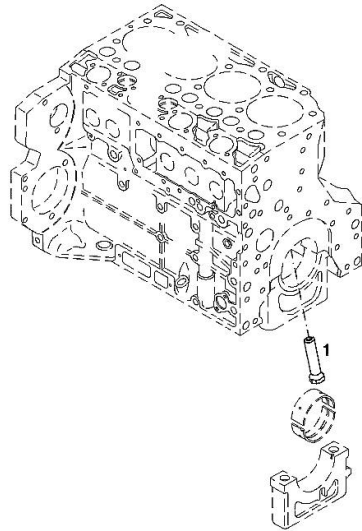

PISTON COOL.NOZZLE

Fig.	P/n	QTY	Name

Notes:

[Fortis 150.4 INFINITY -> WSXV560200LS50010]

Engine serial number:

22000507 22000508 22000573

1	04207521	4	sprayers

001 ©