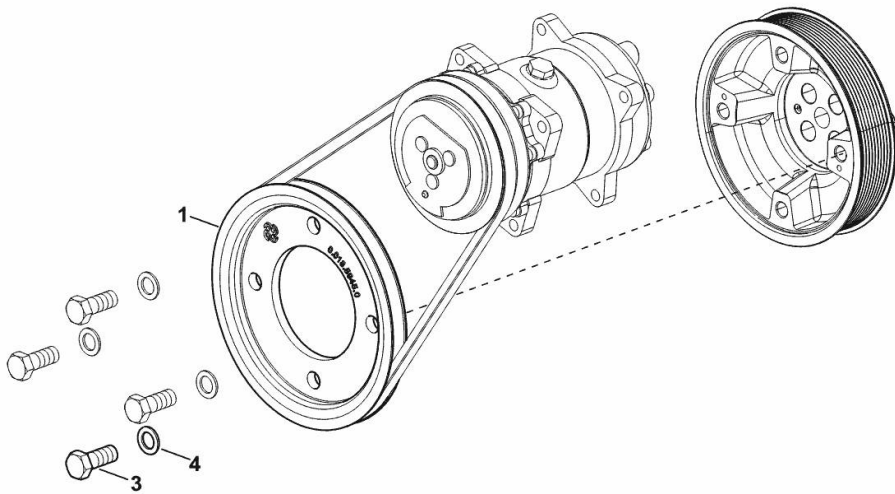

Fortis 150.4 INFINITY -> WSXV560200LS50010

Section: B0 - ENGINE

Ref: B0.02.1 (1)

V-GROOVED PULLEY

Fig.	P/n	QTY	Name

Notes:

[Fortis 150.4 INFINITY -> WSXV560200LS50010]

1	0.018.5845.0	1	pulley
3	2.0112.513.2	4	screw m 14 p.2 x 35
4	2.1470.008.2	4	lock washer 14

K9_K5019_01_0-A-001