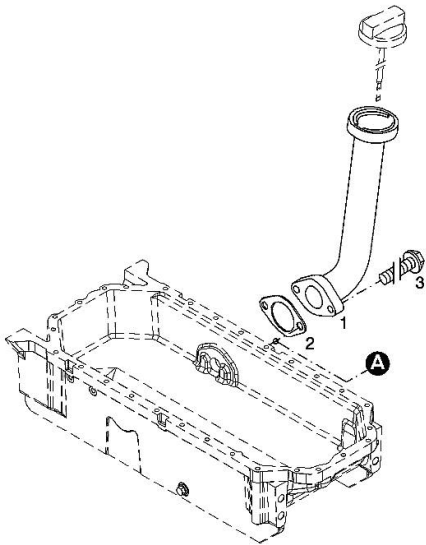

OIL FILLER NECK

Fig.	P/n	QTY	Name

Notes:

[Fortis 150.4 INFINITY -> WSXV560200LS50010]

Engine serial number:

22000507 22000508 22000573

1	04207099	1	tube
2	01178421	1	gasket
3	01181433	2	screw
			30 Nm

001 ©