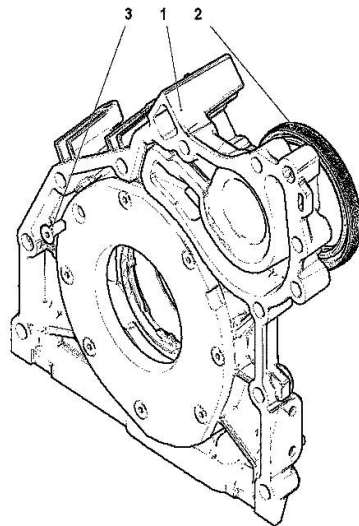

Fortis 150.4 INFINITY -> WSXV560200LS50010

Section: B0 - ENGINE

Ref: B0.01.16

FLANGE

Fig.	P/n	QTY	Name

Notes:

[Fortis 150.4 INFINITY -> WSXV560200LS50010]

Engine serial number:

22000507 22000508 22000573

1	04502446	1	oil pump WITH POS.... (2,3)
2	04502202	1	special oil seal
3	01133718	8	screw 8.5 Nm DIN 7991 -M6X16-8.8-A4C

000