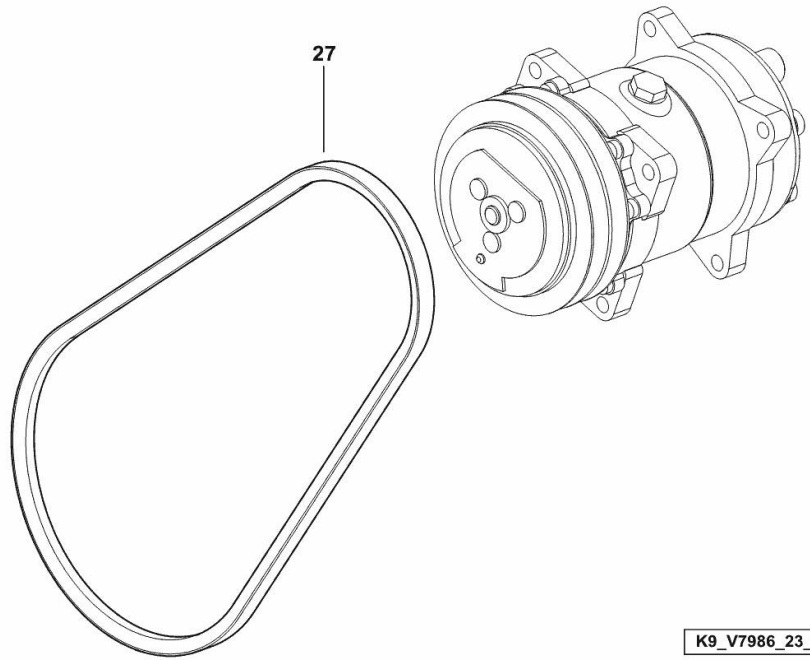

Fortis 150.4 INFINITY -> WSXV560200LS50010

Section: B0 - ENGINE

Ref: B0.02.0 (1)

V-BELT - FOR TRACTORS WITH AIR CONDITIONING

Fig.	P/n	QTY	Name

Notes:

[Fortis 150.4 INFINITY -> WSXV560200LS50010]

27	2.4119.182.0	1	belt AV 13x1050 mm

K9_V7986_23_0-B-001