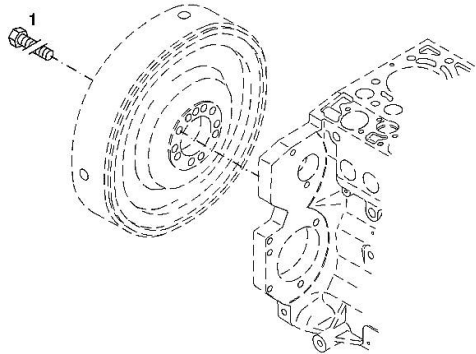

FASTENINGS

Fig.	P/n	QTY	Name

Notes:

[Fortis 150.4 INFINITY -> WSXV560200LS50010]

Engine serial number:

22000507 22000508 22000573

1	04204128	10	screw m 10 p.1x35 M10X1X35

001 ©