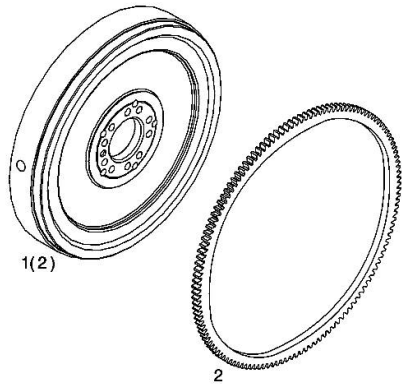

FLYWHEEL

Fig.	P/n	QTY	Name

Notes:

[Fortis 150.4 INFINITY -> WSXV560200LS50010]

Engine serial number:

22000507 22000508 22000573

1	04297215	1	flywheel WITH POS.... (2)
2	04905390	1	crown wheel