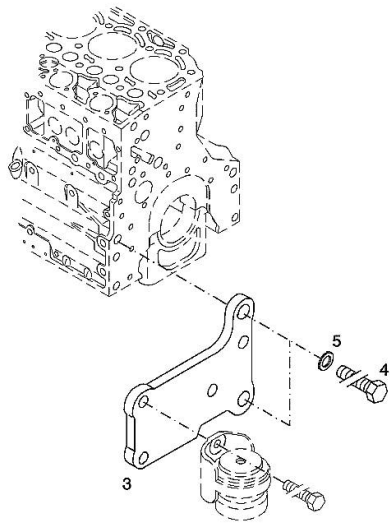

006 ©

ACCESSORIES

Fig.	P/n	QTY	Name
------	-----	-----	------

Notes:

[Fortis 150.4 INFINITY -> WSXV560200LS50010]

Engine serial number:

22000507 22000508 22000573

3	01182016	2	disc H 2308 -13X24X3-ZNAL-A
4	01181400	2	washer H 2308 -18X25X1,5-A4C
5	04206926	1	plate dx/rh/re
6	04206927	1	plate sx/lh/li
7	01148137	2	screw - UP TO MONTH OF ASSEMBLY (A) - FROM MONTH OF ASSEMBLY SEE POS. (B) A = 06.2009 B = POS. 950 DIN 931 -M12X75-10.9-ZNAL-A
8	01148037	2	screw UP TO MONTH OF ASSEMBLY (A) - FROM MONTH OF ASSEMBLY SEE POS. (B) A = 06.2009 B = POS. 951 ISO 4014 -M16X75-10.9-OELGESCHW
950	01149017	2	screw - FROM MONTH OF ASSEMBLY SEE POS. (B) - UP TO MONTH OF ASSEMBLY (A) FROM MONTH OF ASSEMBLY A = 07.2009 B = 7
951	01180235	2	screw - FROM MONTH OF ASSEMBLY SEE POS. (B) - UP TO MONTH OF ASSEMBLY (A) FROM MONTH OF ASSEMBLY A = 07.2009 B= Pos.8 DIN 34800 -BM12X75-10.9-ZNAL-A H 2032 -HBM16X75-10.9-GESCHW

003 ©

OIL FILLER NECK

Fig.	P/n	QTY	Name
------	-----	-----	------

Notes:

[Fortis 150.4 INFINITY -> WSXV560200LS50010]

Engine serial number:

22000507 22000508 22000573

1	04207099	1	tube
2	01178421	1	gasket
3	01181433	2	screw
			30 Nm

001 ©

FILLER CAP

Fig.	P/n	QTY	Name
------	-----	-----	------

Notes:

[Fortis 150.4 INFINITY -> WSXV560200LS50010]

Engine serial number:

22000507 22000508 22000573

1	01183278	1	plug H 2875 -B2-OL40-166X4-122X15
---	----------	---	--------------------------------------