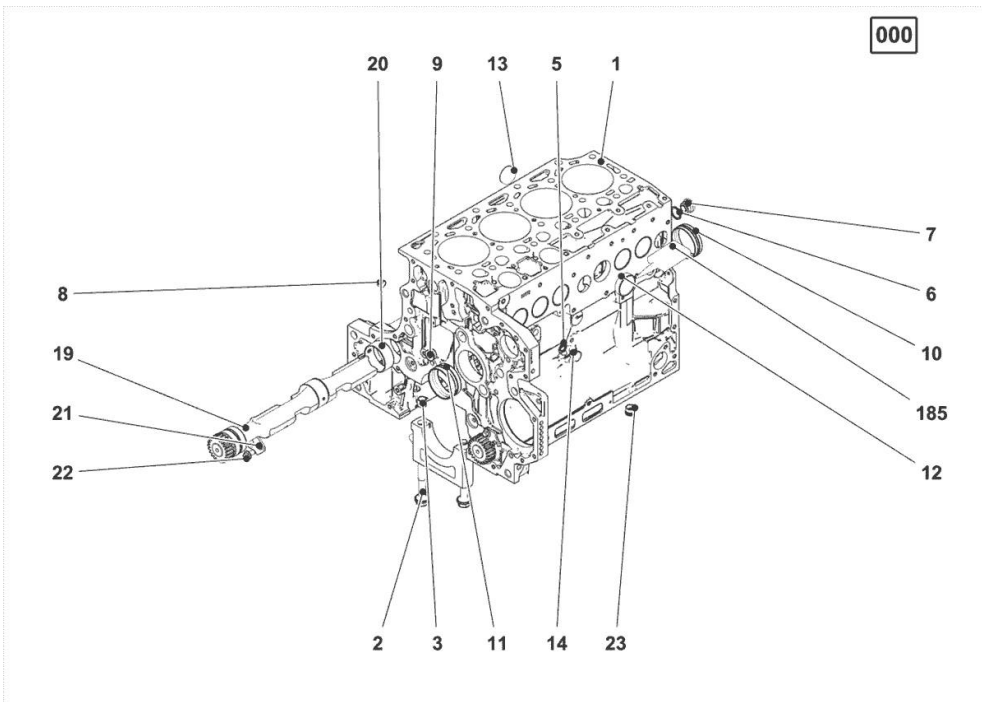

Fortis 150.4 INFINITY -> WSXV560200LS50010

Section: B0 - ENGINE

Ref: B0.01.5

KURBELGEHAEUSE

Fig.	P/n	QTY	Name
------	-----	-----	------

Notes:

[Fortis 150.4 INFINITY -> WSXV560200LS50010]

Engine serial number:

22000507 22000508 22000573

185	01319910	1	guard
1	04513899	1	crankcase MIT POS.... (2,3,5-14,19-24)
2	04254240	10	screw 50 Nm , 90° , 90°
3	04160764	10	bushing
5	01148836	2	oil seal DIN 7603 -D14X20-CU-VERZINNT
6	01148863	1	rubber plug DIN 7603 -D22X27-CU-VERZINNT
7	04292706	1	plug 80 Nm
8	01182031	2	screw 35 Nm H 2812 -906-M14X1,5-ST-A3C-LOCTITE506
9	04226536	1	bottom
10	04507244	4	bushing
11	04507765	1	bushing
12	01148032	6	cover DIN 443 -A45-ZNPHR
13	01148031	4	plug DIN 443 -A36-ZNPHR
14	01100940	2	screw 35 Nm DIN 7604 -AM14X1,5-ST-A4C
19	04298246	2	shaft
20	04252834	4	bush
21	04251810	2	plug
22	01181672	2	nut 29 Nm H 2091 -4017-M8X16-10.9-GESCHW-MK-1.0
23	04255998	1	ring
24	04291215	1	tube

006 ©

ACCESSORIES

Fig.	P/n	QTY	Name
------	-----	-----	------

Notes:

[Fortis 150.4 INFINITY -> WSXV560200LS50010]

Engine serial number:

22000507 22000508 22000573

3	01182016	2	disc H 2308 -13X24X3-ZNAL-A
4	01181400	2	washer H 2308 -18X25X1,5-A4C
5	04206926	1	plate dx/rh/re
6	04206927	1	plate sx/lh/li
7	01148137	2	screw - UP TO MONTH OF ASSEMBLY (A) - FROM MONTH OF ASSEMBLY SEE POS. (B) A = 06.2009 B = POS. 950 DIN 931 -M12X75-10.9-ZNAL-A
8	01148037	2	screw UP TO MONTH OF ASSEMBLY (A) - FROM MONTH OF ASSEMBLY SEE POS. (B) A = 06.2009 B = POS. 951 ISO 4014 -M16X75-10.9-OELGESCHW
950	01149017	2	screw - FROM MONTH OF ASSEMBLY SEE POS. (B) - UP TO MONTH OF ASSEMBLY (A) FROM MONTH OF ASSEMBLY A = 07.2009 B = 7
951	01180235	2	screw - FROM MONTH OF ASSEMBLY SEE POS. (B) - UP TO MONTH OF ASSEMBLY (A) FROM MONTH OF ASSEMBLY A = 07.2009 B= Pos.8 DIN 34800 -BM12X75-10.9-ZNAL-A H 2032 -HBM16X75-10.9-GESCHW