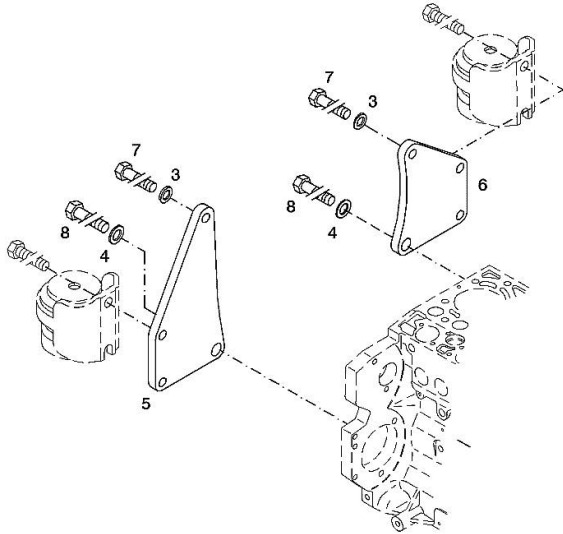

ACCESSORIES

Fig.	P/n	QTY	Name

Notes:

[Fortis 150.4 INFINITY -> WSXV560200LS50010]

Engine serial number:

22000507 22000508 22000573

3	01182016	2	disc H 2308 -13X24X3-ZNAL-A
4	01181400	2	washer H 2308 -18X25X1,5-A4C
5	04206926	1	plate dx/rh/re
6	04206927	1	plate sx/lh/li
7	01148137	2	screw - UP TO MONTH OF ASSEMBLY (A) - FROM MONTH OF ASSEMBLY SEE POS. (B) A = 06.2009 B = POS. 950 DIN 931 -M12X75-10.9-ZNAL-A
8	01148037	2	screw UP TO MONTH OF ASSEMBLY (A) - FROM MONTH OF ASSEMBLY SEE POS. (B) A = 06.2009 B = POS. 951 ISO 4014 -M16X75-10.9-OELGESCHW
950	01149017	2	screw - FROM MONTH OF ASSEMBLY SEE POS. (B) - UP TO MONTH OF ASSEMBLY (A) FROM MONTH OF ASSEMBLY A = 07.2009 B = 7
951	01180235	2	screw - FROM MONTH OF ASSEMBLY SEE POS. (B) - UP TO MONTH OF ASSEMBLY (A) FROM MONTH OF ASSEMBLY A = 07.2009 B= Pos.8 DIN 34800 -BM12X75-10.9-ZNAL-A H 2032 -HBM16X75-10.9-GESCHW

003 ©