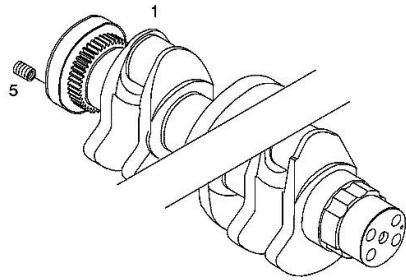

Fortis 150.4 INFINITY -> WSXV560200LS50010

Section: B0 - ENGINE

Ref: B0.02.4

CRANKSHAFT

Fig.	P/n	QTY	Name

Notes:

[Fortis 150.4 INFINITY -> WSXV560200LS50010]

Engine serial number:

22000507 22000508 22000573

1	04502706	1	crankshaft
5	01172066	10	insert H 2358 -AM10X1X20

000 ©