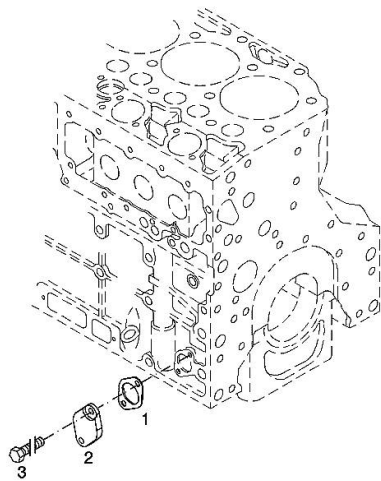

Fortis 150.4 INFINITY -> WSXV560200LS50010

Section: B0 - ENGINE

Ref: B0.01.17

COVER

Fig.	P/n	QTY	Name

Notes:

[Fortis 150.4 INFINITY -> WSXV560200LS50010]

Engine serial number:

22000507 22000508 22000573

1	01178421	1	gasket DIN 71511 -35X58X1,5-DEUTZFW31
2	04299461	1	flange
3	01148135	2	screw 30 Nm ISO 4017 -M8X20-10.9-ZNAL-A