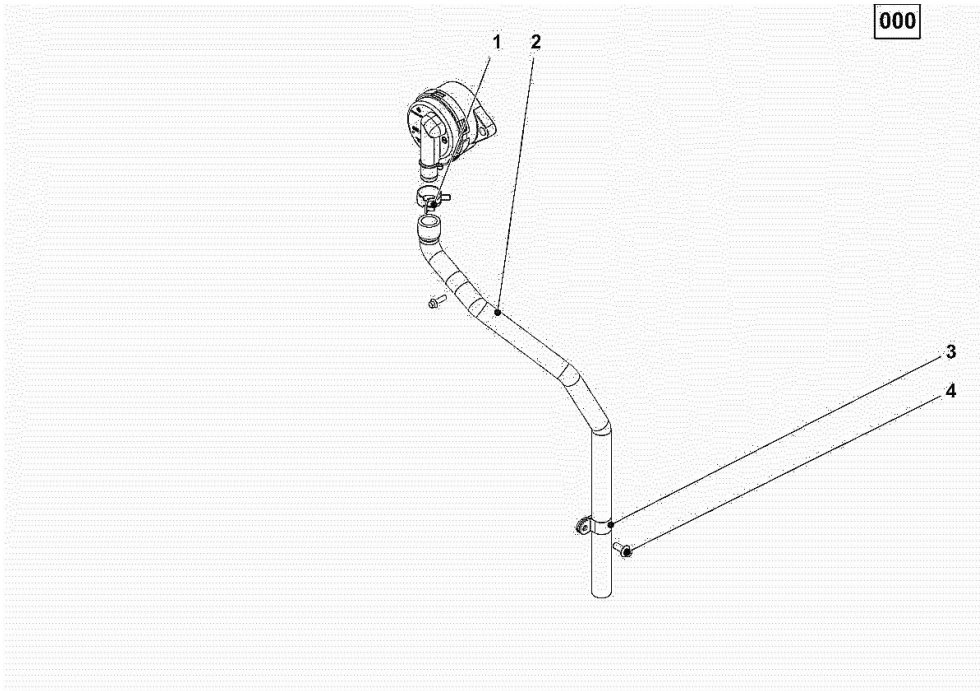

BLEEDING TUBE

Fig.	P/n	QTY	Name

Notes:

[Fortis 150 Infinity ->WSXU160200LS50010]

Engine serial number:

11236116 11252853 11252854 11252855 11252856 11252857 11252858 11278931 11278932 11286782 11286783
11286784 11302521 11302522 11302523 11302524 11302525 22000040 22000200

1	01178750	1	clamp DIN 3021 -A-29X15
2	04504657	1	tube
3	01173523	2	fascia DIN 3016 -1-A1-25X20-W1-2
4	01181433	1	screw 20 Nm EN 1662 -F-M8X20-LG2,5-10.9-ZNAL-A