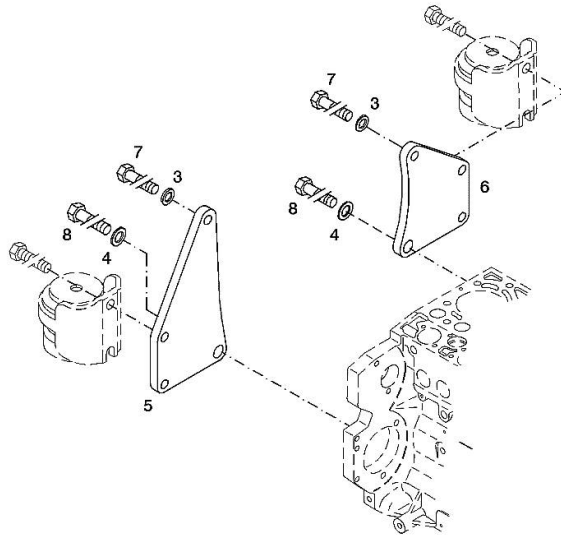

ACCESSORIES

Fig.	P/n	QTY	Name

Notes:

[Fortis 150 Infinity ->WSXU160200LS50010]

Engine serial number:

11236116 11252853 11252854 11252855 11252856 11252857 11252858 11278931 11278932 11286782 11286783
11286784 11302521 11302522 11302523 11302524 11302525 22000040 22000200

3	01182016	2	disc H 2308 -13X24X3-ZNAL-A
4	01181400	2	washer H 2308 -18X25X1,5-A4C
5	04206926	1	plate dx/rh/re
6	04206927	1	plate sx/lh/li
7	01148137	2	screw - UP TO MONTH OF ASSEMBLY (A) - FROM MONTH OF ASSEMBLY SEE POS. (B) A = 06.2009 B = POS. 950 DIN 931 -M12X75-10.9-ZNAL-A
8	01148037	2	screw UP TO MONTH OF ASSEMBLY (A) - FROM MONTH OF ASSEMBLY SEE POS. (B) A = 06.2009 B = POS. 951 ISO 4014 -M16X75-10.9-OELGESCHW
950	01149017	2	screw - FROM MONTH OF ASSEMBLY SEE POS. (B) - UP TO MONTH OF ASSEMBLY (A) FROM MONTH OF ASSEMBLY A = 07.2009 B = 7 DIN 34800 -BM12X75-10.9-ZNAL-A
951	01180235	2	screw - FROM MONTH OF ASSEMBLY SEE POS. (B) - UP TO MONTH OF ASSEMBLY (A) FROM MONTH OF ASSEMBLY A = 07.2009 B= Pos.8 H 2032 -HBM16X75-10.9-GESCHW

003 ©