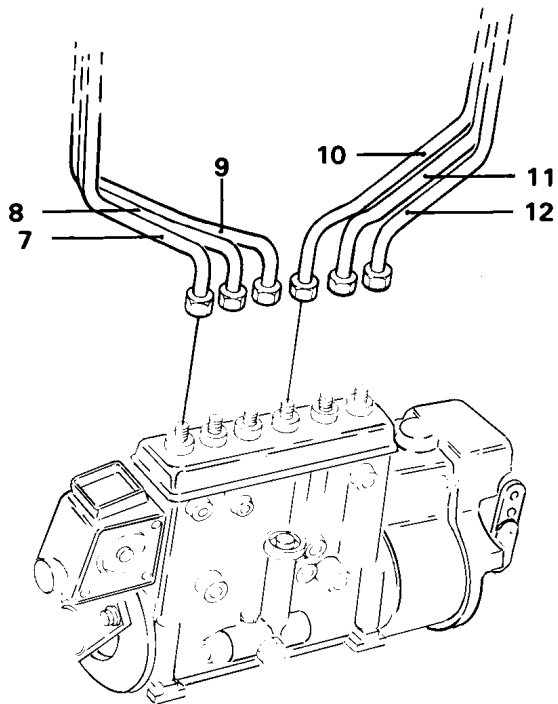

Date: 2014/1/22	Image id: 17795A	Catalogue: 97309	Model: 4600B
Brand: Volvo BM	Serial: 2001-2549	Group/Section: 23/100	Title: Fuel system injectors

Pos	Part	Q1	Q2	Q3	Q4	Q5	PS	Kit	Description	Option(s)	Remark
1		6							Injector		See ref 23/500