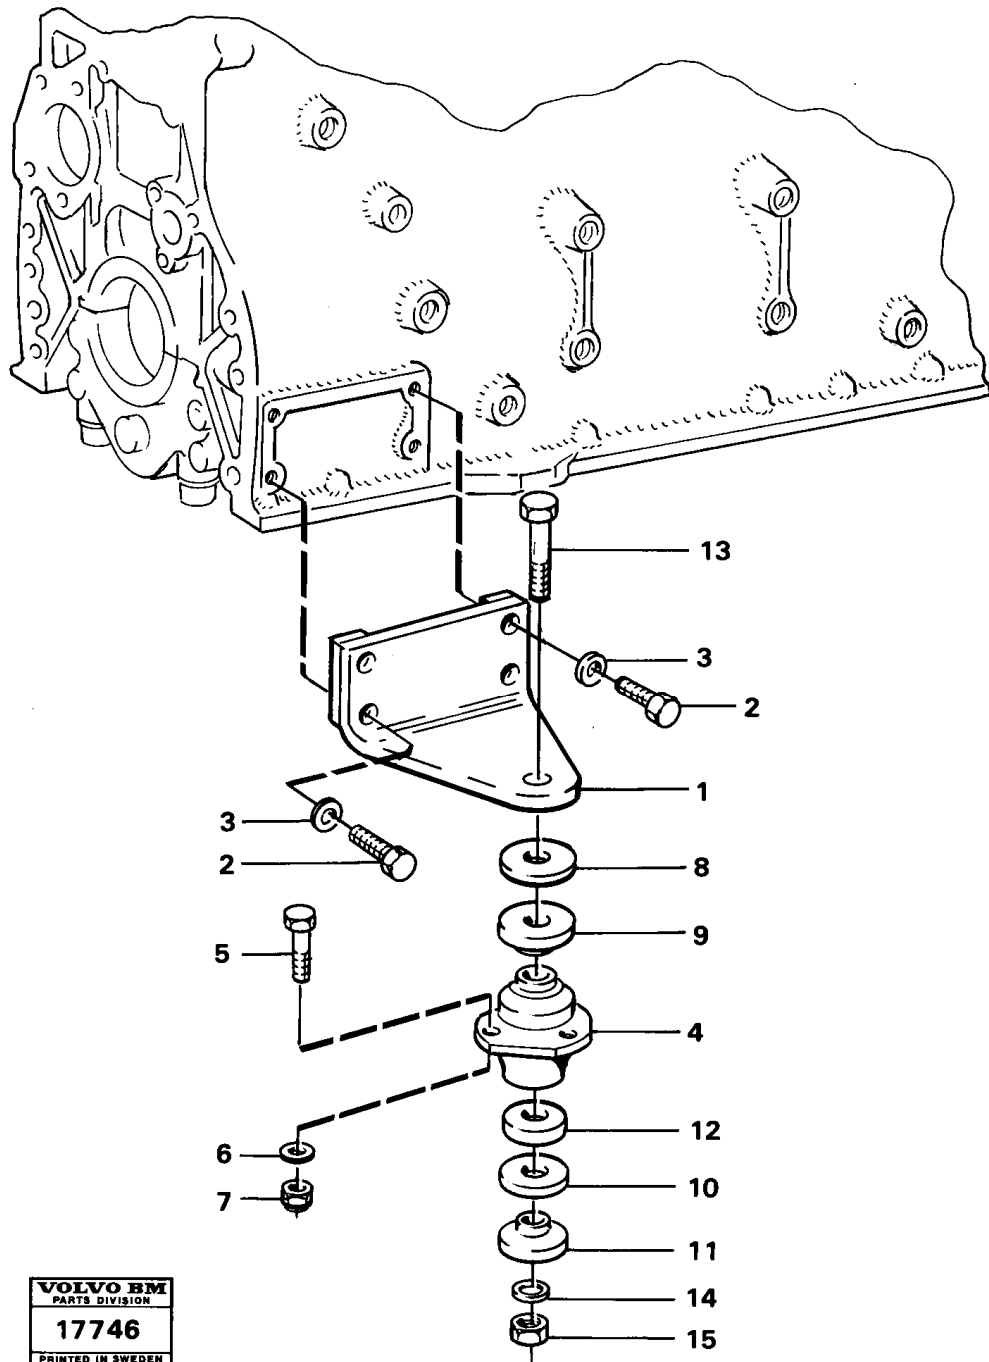

Date: 2014/1/22	Image id: 17746	Catalogue: 97309	Model: 4600B
Brand: Volvo BM	Serial: 2001-2549	Group/Section: 21/350	Title: Engine mounting

VOLVO BM
PARTS DIVISION
17746
PRINTED IN SWEDEN

Pos	Part	Q1	Q2	Q3	Q4	Q5	PS	Kit	Description	Option(s)	Remark
1	VOE4937293	2					OP		Engine anchorage