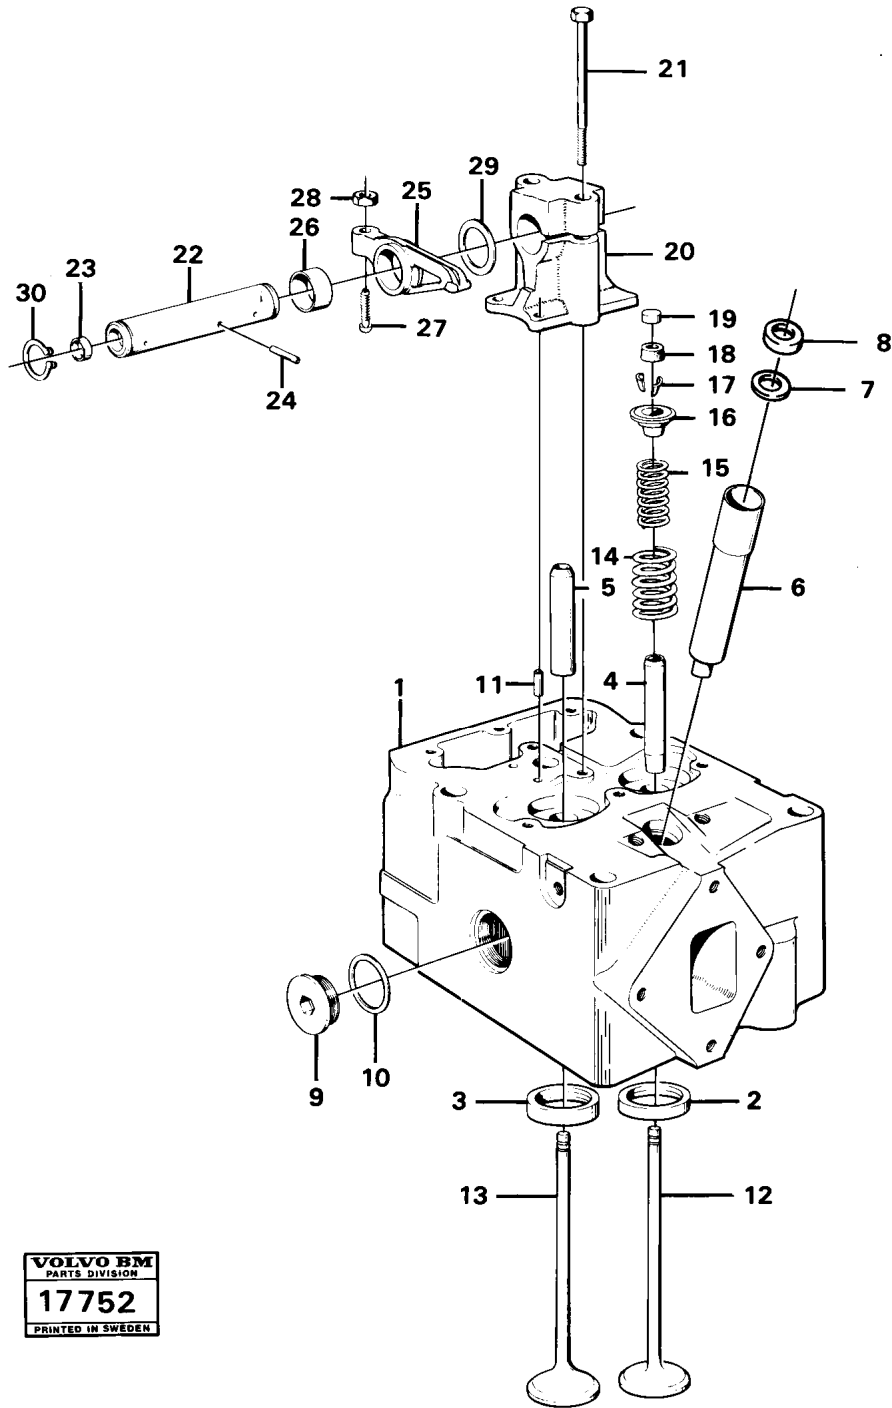

Date: 2014/1/22	Image id: 17781	Catalogue: 97309	Model: 4600B
Brand: Volvo BM	Serial: 2001-2549	Group/Section: 21/50	Title: Engine with fitting parts

Pos	Part	Q1	Q2	Q3	Q4	Q5	PS	Kit	Description	Option(s)	Remark
1		1							Cylinder block		See ref 21/100

Date: 2014/1/22	Image id: 17796A	Catalogue: 97309	Model: 4600B
Brand: Volvo BM	Serial: 2001-2549	Group/Section: 21/150	Title: Crankshaft and related parts

VOLVO BM
PARTS DIVISION
17796A
PRINTED IN SWEDEN

Pos	Part	Q1	Q2	Q3	Q4	Q5	PS	Kit	Description	Option(s)	Remark
1	VOE479450	1					SS		Camshaft		

2	VOE950588	1							•Pin		
3	VOE465789	1							Flange		(VOE469324)
4		7							Bushing		See ref 21/100
5	VOE13942336	2							Spring washer		(VOE942336)
6	VOE13940115	2							Screw		(VOE940115)
7	VOE423079	1							Gear		(VOE7423079)
8	VOE102056	3							Screw		(VOE7102056)
9	VOE479863	12							Tappet		(VOE479031)
10	VOE467820	12							Push rod		(VOE467820)

Date: 2014/1/22	Image id: 17752	Catalogue: 97309	Model: 4600B
Brand: Volvo BM	Serial: 2001-2549	Group/Section: 21/300	Title: Cylinder head

Pos	Part	Q1	Q2	Q3	Q4	Q5	PS	Kit	Description	Option(s)	Remark
1	VOE1545199	6					SS		Cylinder		