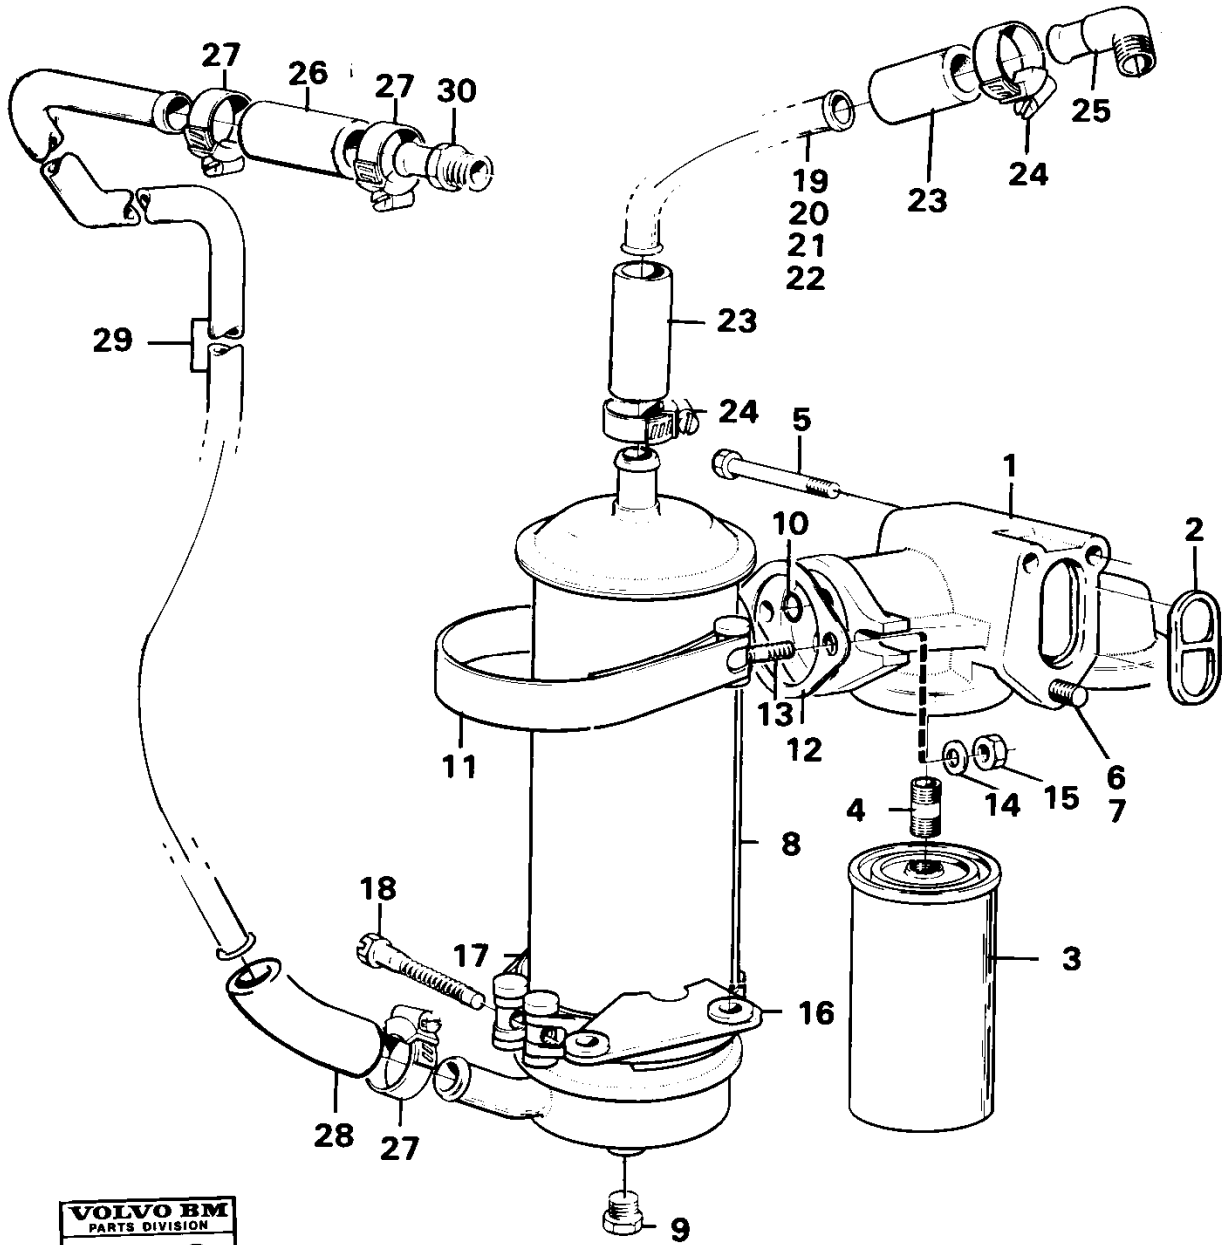

Date: 2014/1/22	Image id: 17782	Catalogue: 97309	Model: 4600B
Brand: Volvo BM	Serial: 2001-2549	Group/Section: 22/150	Title: Oil filter and oil cooler

Pos	Part	Q1	Q2	Q3	Q4	Q5	PS	Kit	Description	Option(s)	Remark
1	VOE422799	1							Housing		(VOE1545509) See ref 22/200