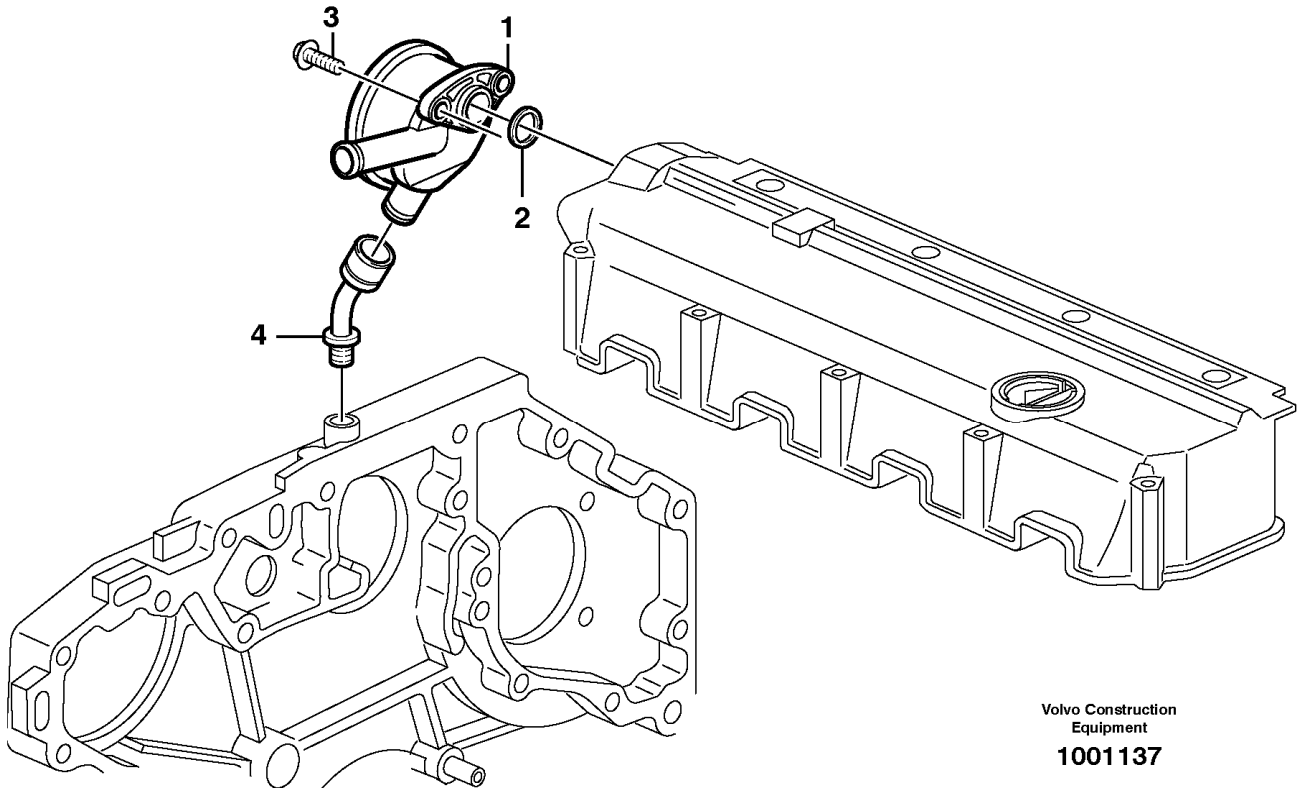

Date: 2013/12/31	Image id: 1001137	Catalogue: 20125	Model: BL71 PLUS
Brand: Volvo	Serial: 10001-10494	Group/Section: 212/150	Title: Crankcase ventilation

Volvo Construction
Equipment
1001137

Section option	Kit	Option description
VOE11888804		Engine D4D CCE2

Pos	Part	Q1	Q2	Q3	Q4	Q5	PS	Kit	Description	Option(s)	Remark
1	VOE20405626	1							Regulator		
2	VOE20405627	1							•Gasket		
3	VOE20450728	2							Bolt		
4	VOE20405938	1							Connector