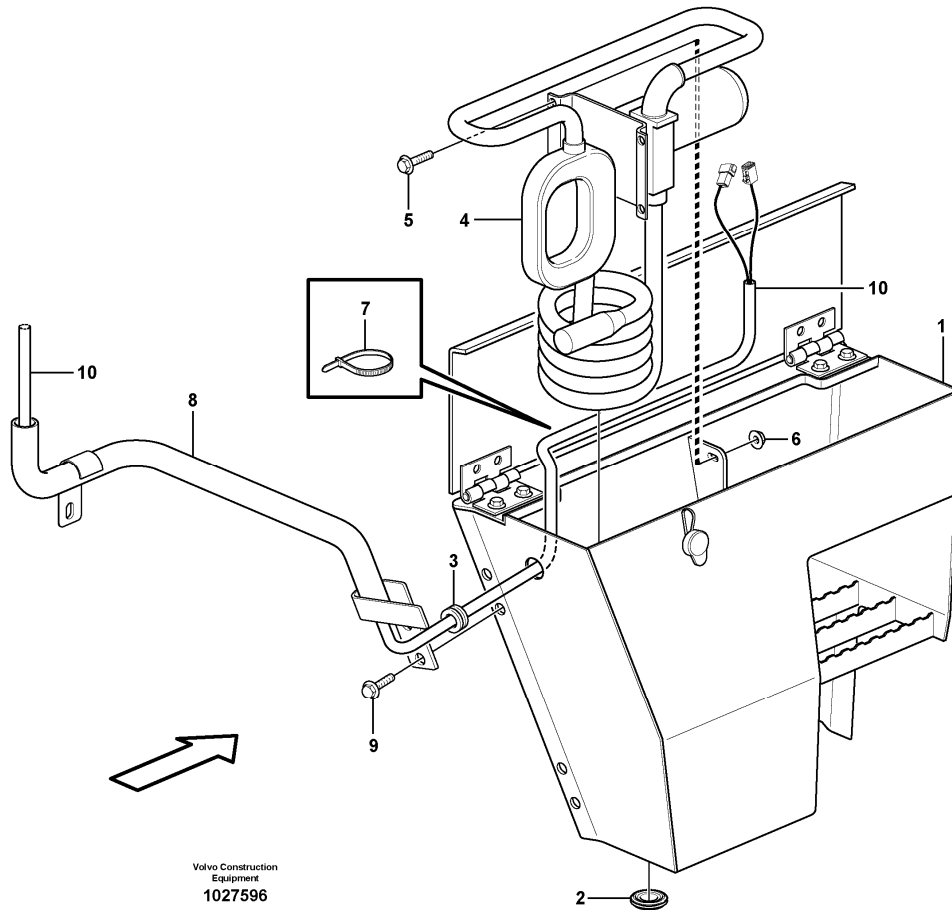

Date: 2013/12/31	Image id: 1027596	Catalogue: 20125	Model: BL71 PLUS
Brand: Volvo	Serial: 10001-10494	Group/Section: 234/150	Title: Fuel pump 11891566

Section option	Kit	Option description
VOE11891566		Fuel pump

Pos	Part	Q1	Q2	Q3	Q4	Q5	PS	Kit	Description	Option(s)	Remark
1		1							Box		See ref 896/250
2	VOE13961965	3							Protecting plug		
3	VOE4780802	1							Protecting bushing		
4	VOE15608548	1							Pump kit		(VOE11889018)
5	VOE13946934	4							Screw		
6	VOE13945407	4							Nut		
7	VOE980883	2							Strip clamp		
8	VOE11889131	1							Protection		
9	VOE13945444	2							Screw		
10	VOE15035923	1							Cable harness