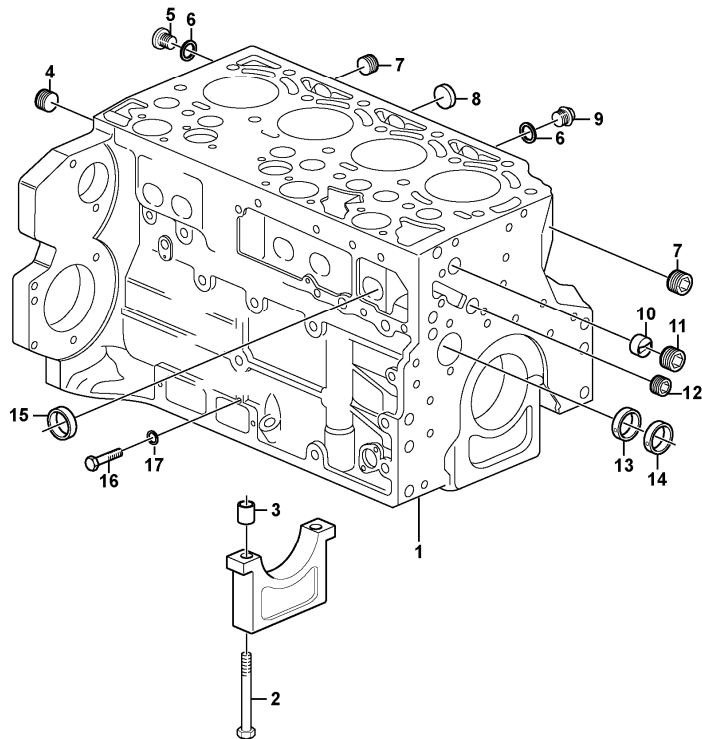

Date: 2013/12/31	Image id: 1056524	Catalogue: 20125	Model: BL71 PLUS
Brand: Volvo	Serial: 10001-10494	Group/Section: 211/100	Title: Cylinder head

Volvo Construction
Equipment
1056524

Section option	Kit	Option description
VOE1188804		Engine D4D CCE2

Pos	Part	Q1	Q2	Q3	Q4	Q5	PS	Kit	Description	Option(s)	Remark
1	VOE21026496	1							Cylinder head		
2	VOE20412745	3							•Core plug		
3	VOE20840772	8							•Snap Ring		
4	VOE20840807	8							•Thrust Washer		
5	VOE20412733	3							•Core plug		
6	VOE20459857	16							•Valve sleeve		
7	VOE20840747	8							•Spring Disc		
8	VOE20459851	8							•Valve spring		
9	VOE20459855	8							•Valve seal		
10	VOE20459852	4							•Valve seat		
11	VOE21026535	4							•Inlet valve		
12	VOE21026536	4							•Exhaust Valve		

<https://www.ebooklibonline.com>

Hello dear friend!

Thank you very much for reading.

Enter the link into your browser.

The full manual is available for immediate download.

<https://www.ebooklibonline.com>

13	VOE20459854	4							•Valve seat		
14	VOE20459838	13							Bolt		
15	VOE20459839	2							Bushing		
16	VOE20882841	1							Cylinder gasket head		1 BORE THICK = 1,2 MM
16	VOE20882839	1							Cylinder gasket head		2 BORES THICK = 1,3 MM
16	VOE20882838	1							Cylinder gasket head		3 BORES THICK = 1,4 MM
17	VOE20558934	1							Valve Cover		
18	VOE20459836	1							•Nozzle		
19	VOE20459835	1							•Cover		
20	VOE20558924	1							Gasket		
21	VOE20459830	9							Screw		
22	VOE20412589	1							Filler cap		
23	VOE20924080	1							Glow plug		
24	VOE20464451	1							Plug		
25	VOE13947628	1							Plane gasket		
26	VOE20924084	1							Sensor		
27	VOE13947621	1							•Plane gasket		

Date: 2013/12/31	Image id: 1027186	Catalogue: 20125	Model: BL71 PLUS
Brand: Volvo	Serial: 10001-10494	Group/Section: 212/100	Title: Cylinder block

Volvo Construction
Equipment
1027186

Section option	Kit	Option description
VOE1188804		Engine D4D CCE2