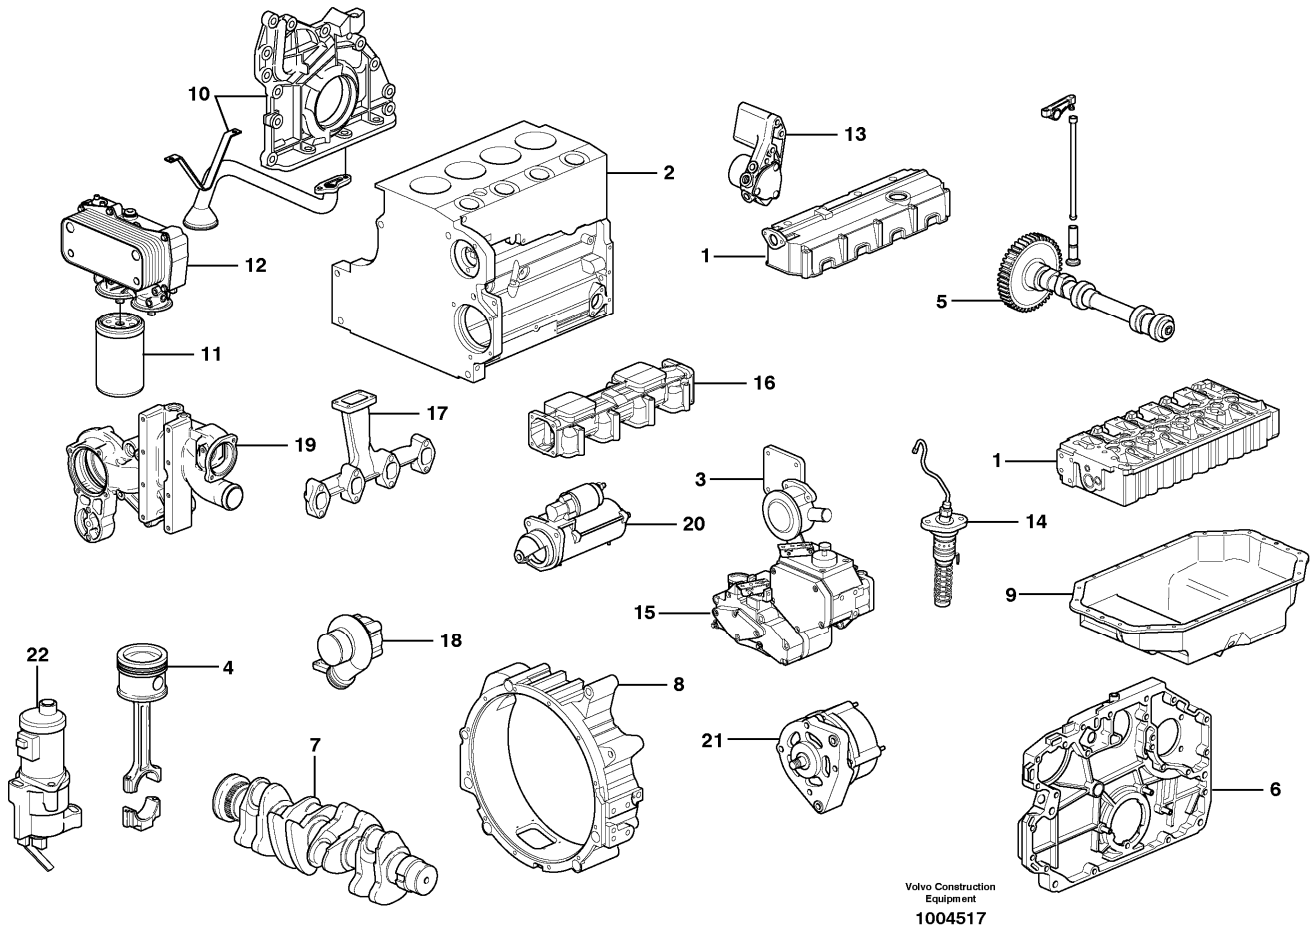

Date: 2013/12/29	Image id: 1004517	Catalogue: 20125	Model: BL71 PLUS
Brand: Volvo	Serial: 10001-10494	Group/Section: 210/100	Title: Engine

Section option	Kit	Option description
VOE1188804		Engine D4D CCE2

Pos	Part	Q1	Q2	Q3	Q4	Q5	PS	Kit	Description	Option(s)	Remark
	VOE1188804								Engine		D4D CCE2
1		1							•Cylinder head		See ref 211/100
2		1							•Cylinder block		See ref 212/100
3		1							•Crankcase ventilation		See ref 212/150
4		4							•Piston		See ref 213/100
5		1							•Valve mechanism		See ref 214/100
6		1							•Timing gear casing		See ref 215/100
7		1							•Crankshaft		See ref 216/100
8		1							•Flywheel Hsg		See ref 216/150
9		1							•Oil sump		See ref 217/100
10		1							•Lubricating system		See ref 221/100