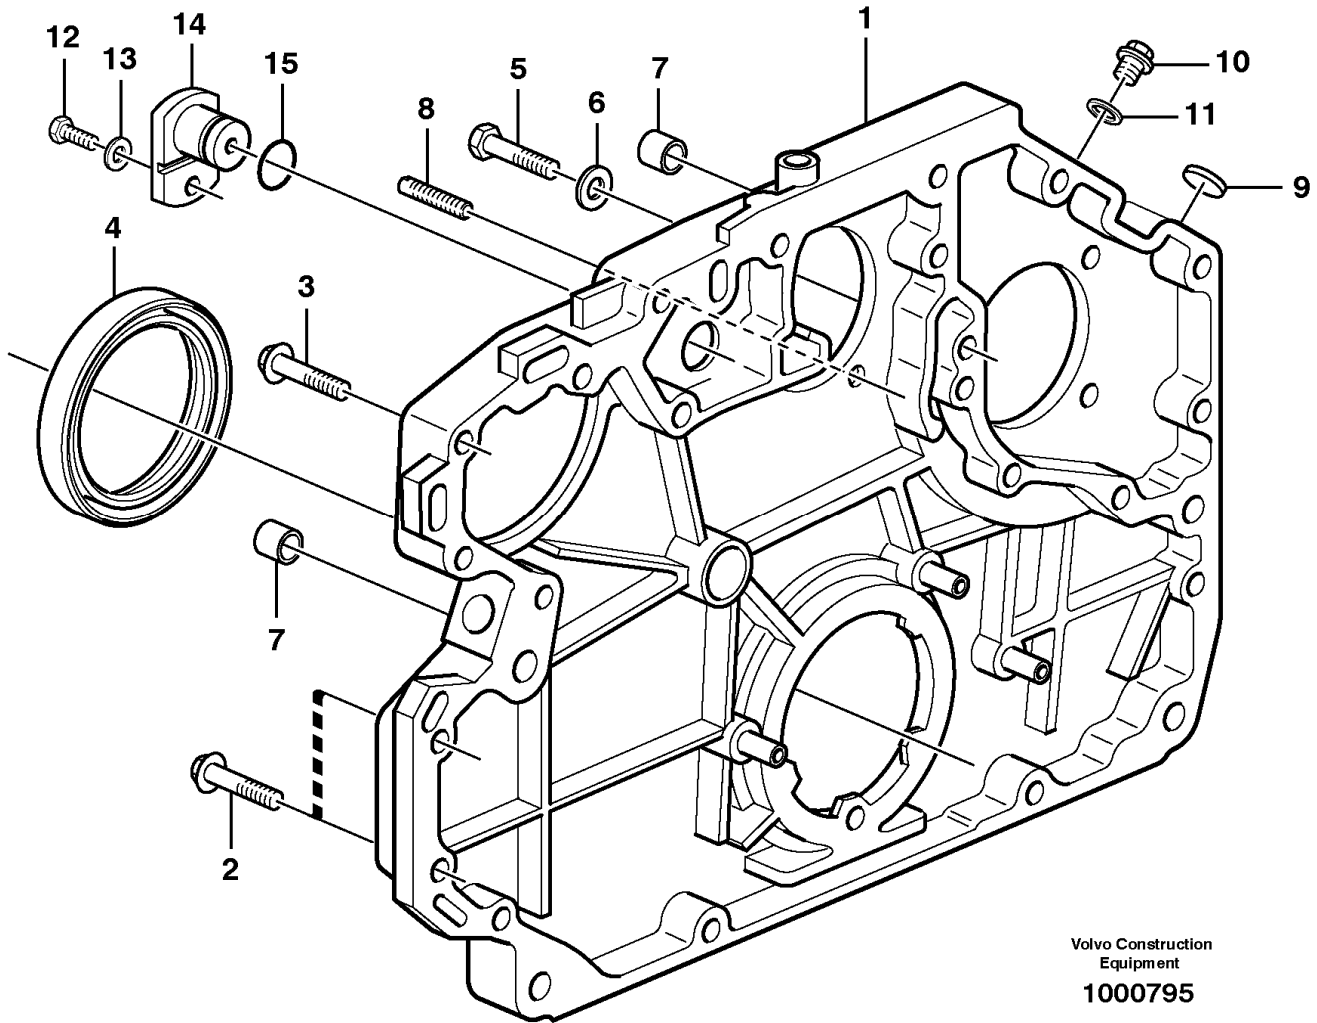

Date: 2013/12/31	Image id: 1000795	Catalogue: 20125	Model: BL71 PLUS
Brand: Volvo	Serial: 10001-10494	Group/Section: 215/100	Title: Timing gear casing and gears

Volvo Construction
Equipment
1000795

Section option	Kit	Option description
VOE1188804		Engine D4D CCE2

Pos	Part	Q1	Q2	Q3	Q4	Q5	PS	Kit	Description	Option(s)	Remark
1	VOE21026959	1							Timing gear cover		
2	VOE20412324	12							Screw		
3	VOE20450801	3							Screw		
4	VOE20459115	1							Crankshaft seal		
5	VOE20405653	2					SS		Screw		
6	VOE13955900	2							Washer		
7	VOE20585971	2							Bushing		
8	VOE20450795	1							Set screw		
9	VOE20405605	1							Cover