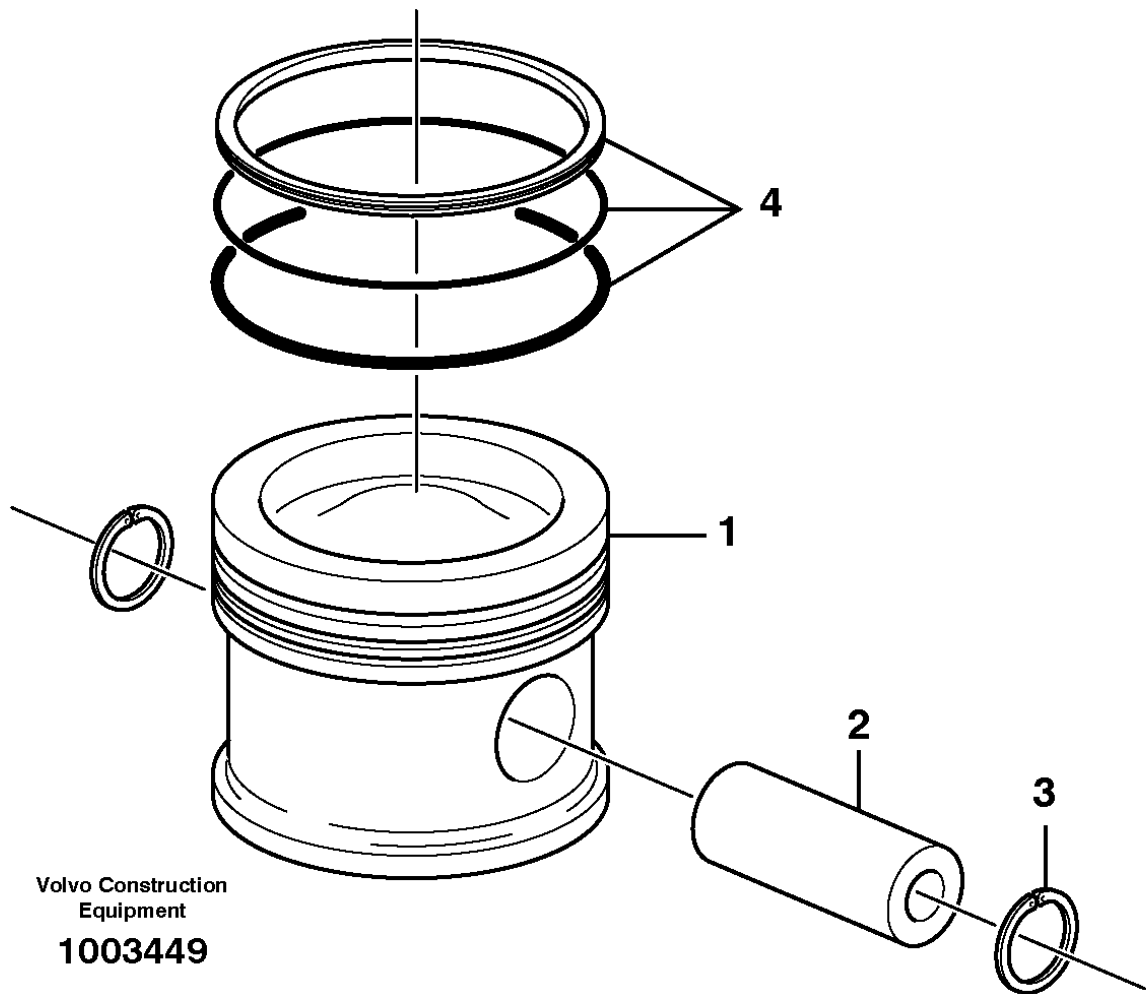

Date: 2013/12/31	Image id: 1003449	Catalogue: 20125	Model: BL71 PLUS
Brand: Volvo	Serial: 10001-10494	Group/Section: 213/100	Title: Pistons

Section option	Kit	Option description
VOE1188804		Engine D4D CCE2

Pos	Part	Q1	Q2	Q3	Q4	Q5	PS	Kit	Description	Option(s)	Remark
1	VOE21305007	4							Piston		(VOE20460013)