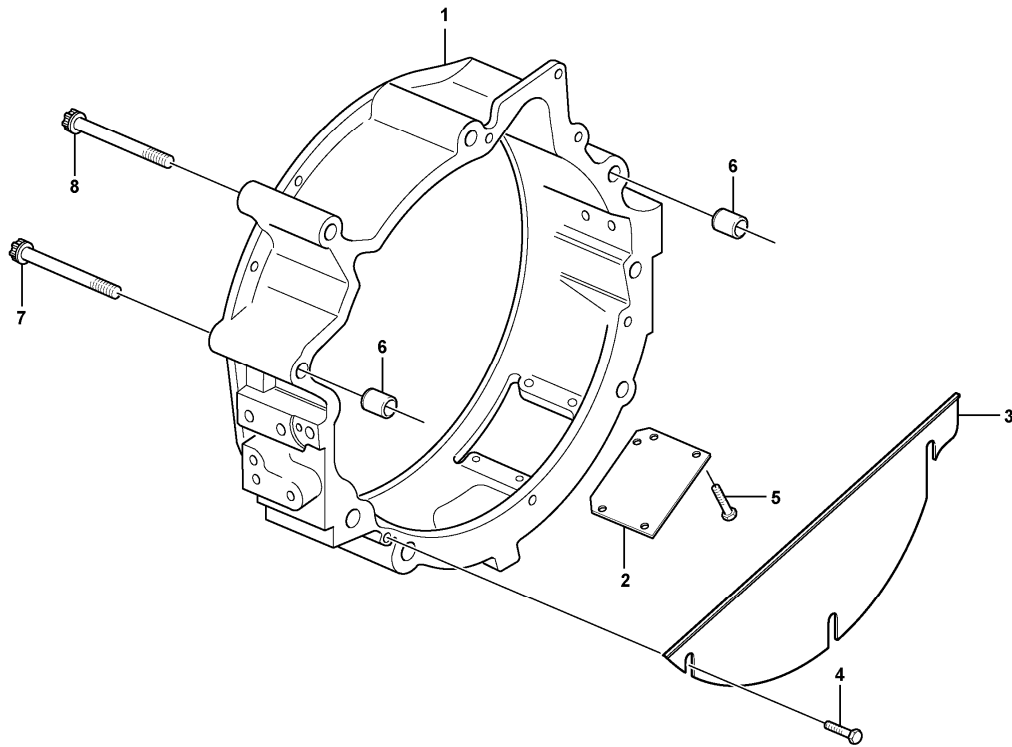

Date: 2013/12/22	Image id: 1027113	Catalogue: 20004	Model: BL70
Brand: Volvo	Serial: 10001-11488	Group/Section: 216/150	Title: Flywheel housing 11883246, 11885148, 11887320

Volvo Construction
Equipment
1027113

Section option	Kit	Option description
VOE11883246		Engine 70 KW
VOE11885148		Engine
VOE11887320		Engine

Pos	Part	Q1	Q2	Q3	Q4	Q5	PS	Kit	Description	Option(s)	Remark
1	VOE21018780	1							Flywheel Hsg		(VOE20550335)ENG - 01099408
1	VOE21018780	1							Flywheel Hsg		(VOE21044436)ENG 01099409 -
2	VOE20547288	1							•Cover Plate		
3	VOE20459989	1							•Cover		
4	VOE20405729	3							•Screw		
5	VOE20405729	4							•Screw		
6	VOE20585971	2							Bushing		
7	VOE20459996	2							Screw