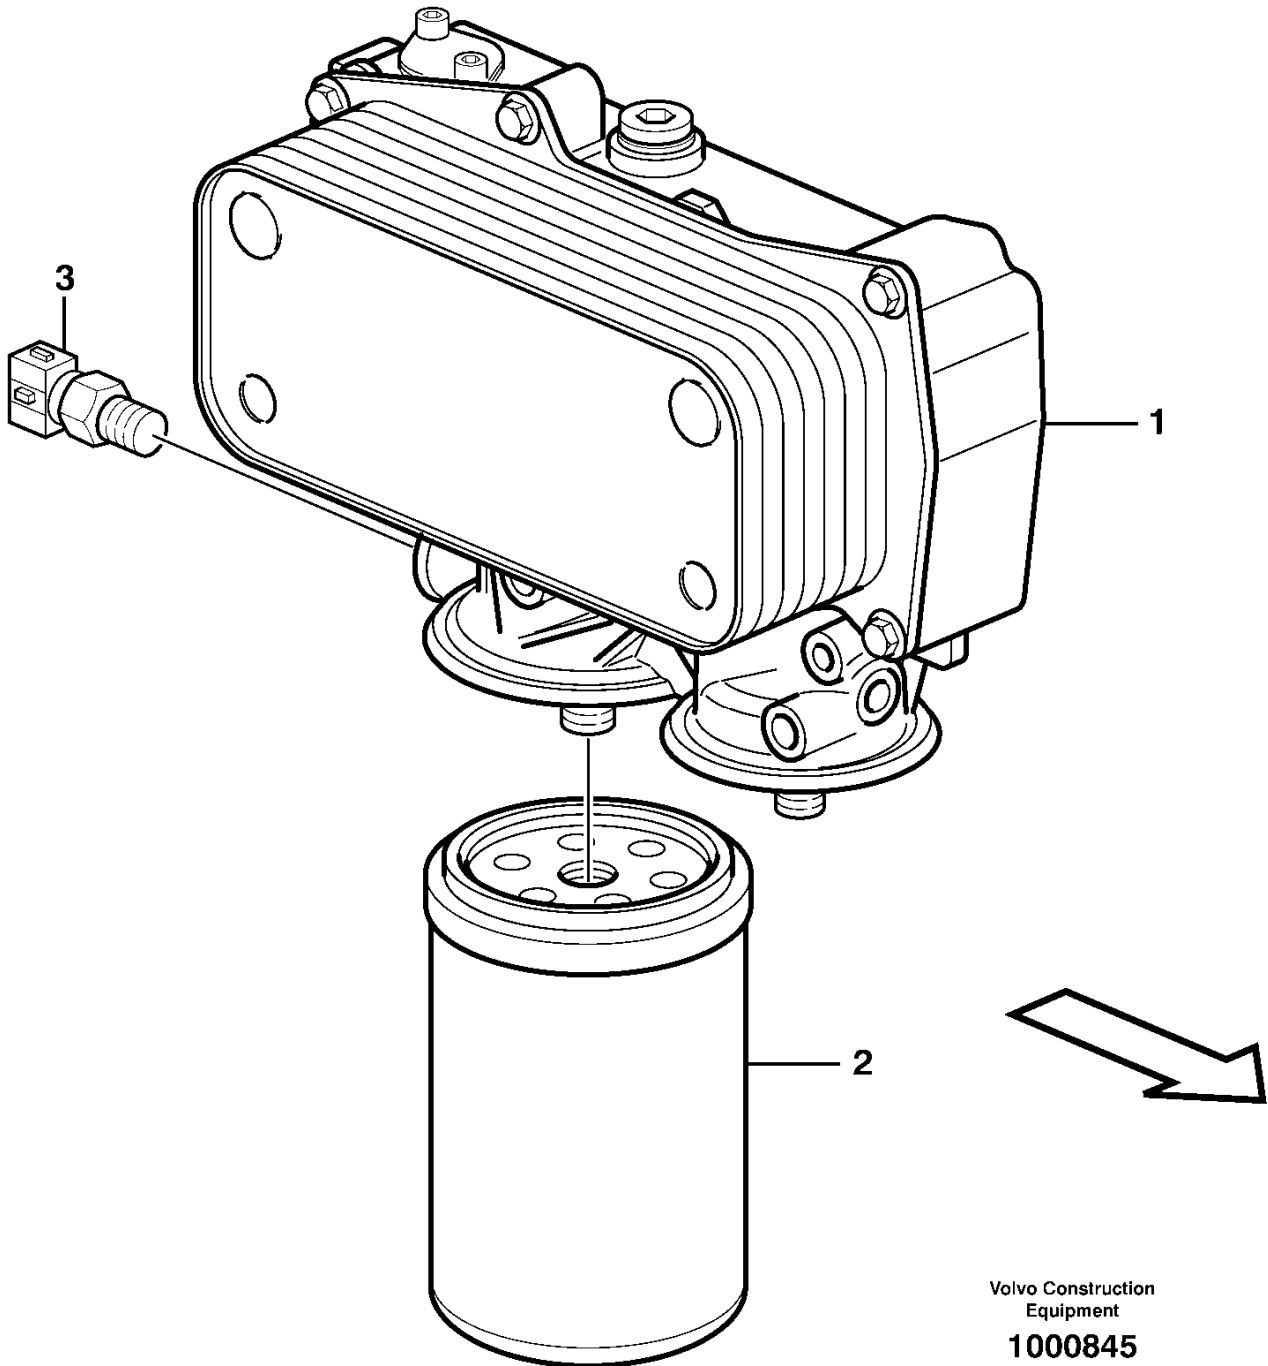

Date: 2013/12/22	Image id: 1000845	Catalogue: 20004	Model: BL70
Brand: Volvo	Serial: 10001-11488	Group/Section: 222/100	Title: Oil filter 11883246, 11885148, 11887320

Volvo Construction
Equipment
1000845

Section option	Kit	Option description
VOE11883246		Engine 70 KW
VOE11885148		Engine
VOE11887320		Engine