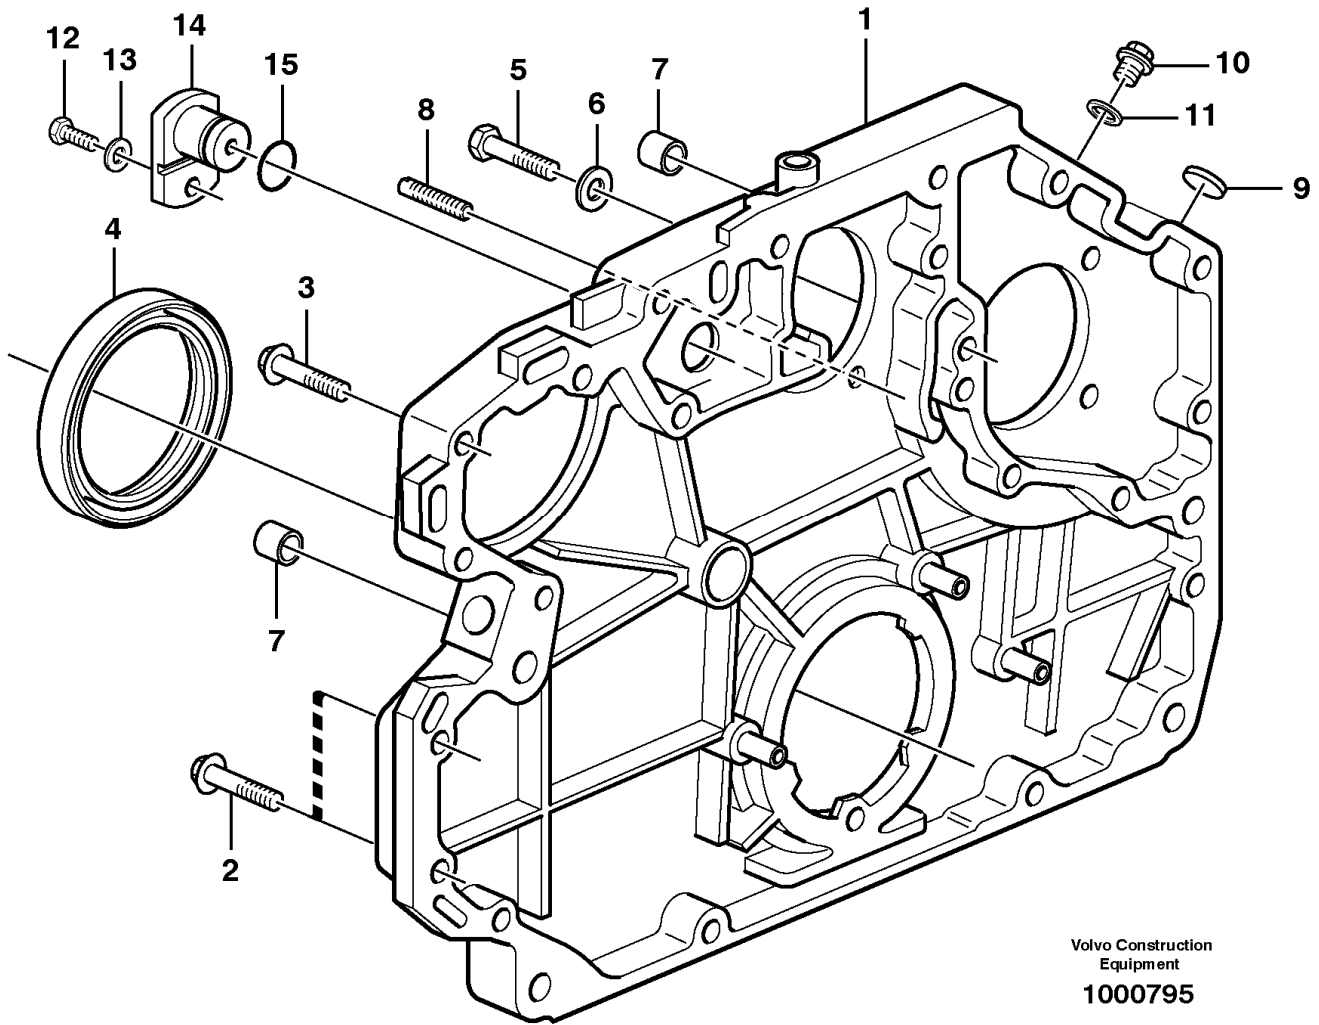

Date: 2013/12/22	Image id: 1000795	Catalogue: 20004	Model: BL70
Brand: Volvo	Serial: 10001-11488	Group/Section: 215/100	Title: Timing gear casing and gears 11883246, 11885148, 11887320

Volvo Construction
Equipment
1000795

Section option	Kit	Option description
VOE11883246		Engine 70 KW
VOE11885148		Engine
VOE11887320		Engine

Pos	Part	Q1	Q2	Q3	Q4	Q5	PS	Kit	Description	Option(s)	Remark
1	VOE20555502	1							Tmg Gear Cover		ENG - 00629848
	VOE21026959	1							Timing gear cover		(VOE20592820)ENG 00629849 -
2	VOE20412324	12							Screw		
3	VOE20450801	4							Screw		
4	VOE20459115	1							Crankshaft seal