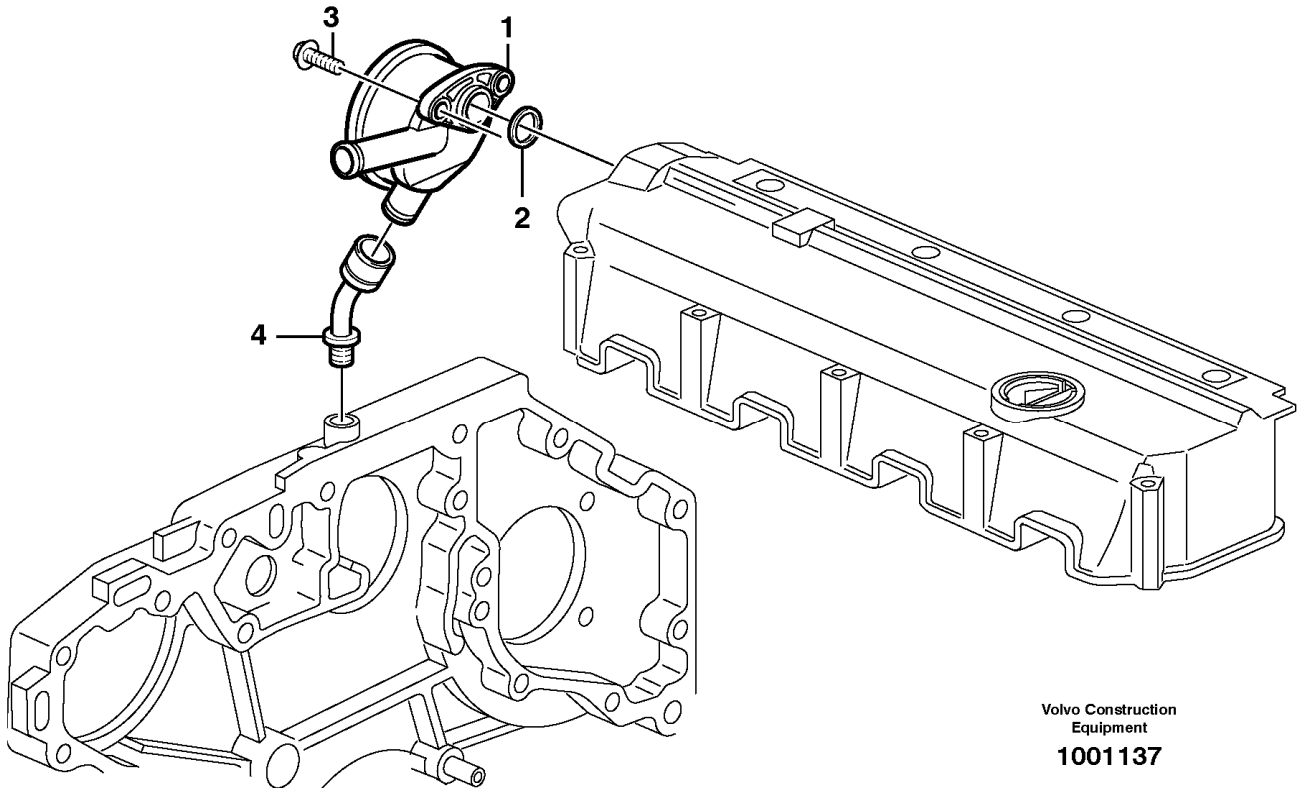

Date: 2013/12/22	Image id: 1001137	Catalogue: 20004	Model: BL70
Brand: Volvo	Serial: 10001-11488	Group/Section: 212/150	Title: Crankcase ventilation 11883246, 11885148, 11887320

Section option	Kit	Option description
VOE11883246		Engine 70 KW
VOE11885148		Engine
VOE11887320		Engine

Pos	Part	Q1	Q2	Q3	Q4	Q5	PS	Kit	Description	Option(s)	Remark
1	VOE20405626	1							Regulator		
2	VOE20405627	1							•Gasket		
3	VOE20450728	2							Bolt		
4	VOE20405938	1							Connector