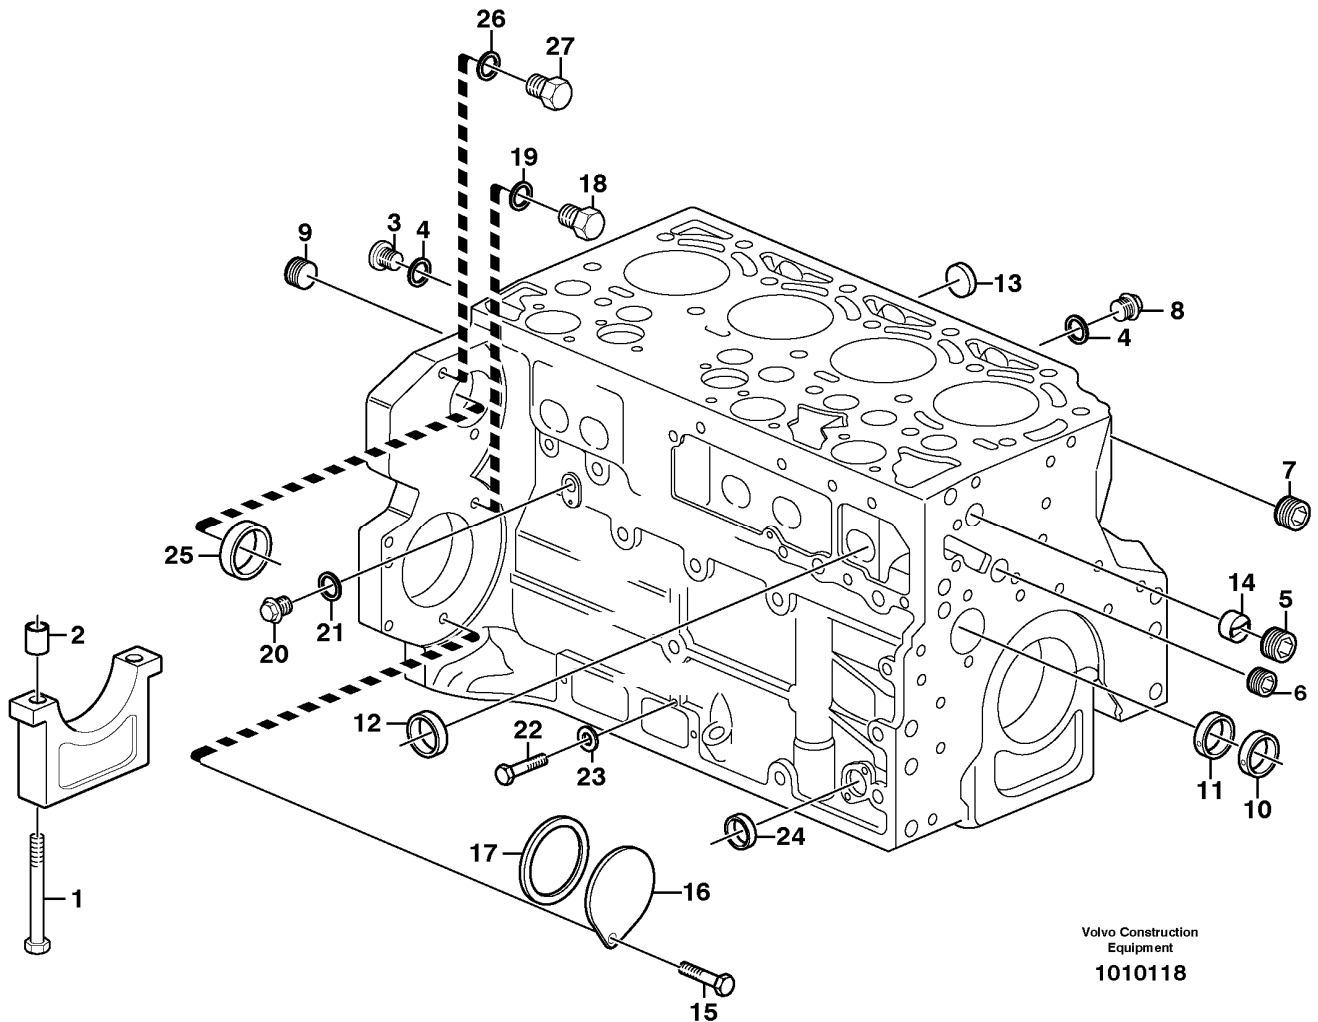

Date: 2013/12/22	Image id: 1010118	Catalogue: 20004	Model: BL70
Brand: Volvo	Serial: 10001-11488	Group/Section: 212/100	Title: Cylinder block 11883246, 11885148, 11887320

Section option	Kit	Option description
VOE11883246		Engine 70 KW
VOE11885148		Engine
VOE11887320		Engine

Pos	Part	Q1	Q2	Q3	Q4	Q5	PS	Kit	Description	Option(s)	Remark
	VOE24425842	1					SS		Crankcase		ENG - 1064049
	VOE20791246	1							Cylinder Block		ENG 1064050 - 01099408
	VOE21009706	1							Crankcase		ENG 01099409 -
1	VOE20460006	10							•Screw		
2	VOE20460001	10							•Bushings		
3	VOE945065	1							•Plug		(VOE11700279)