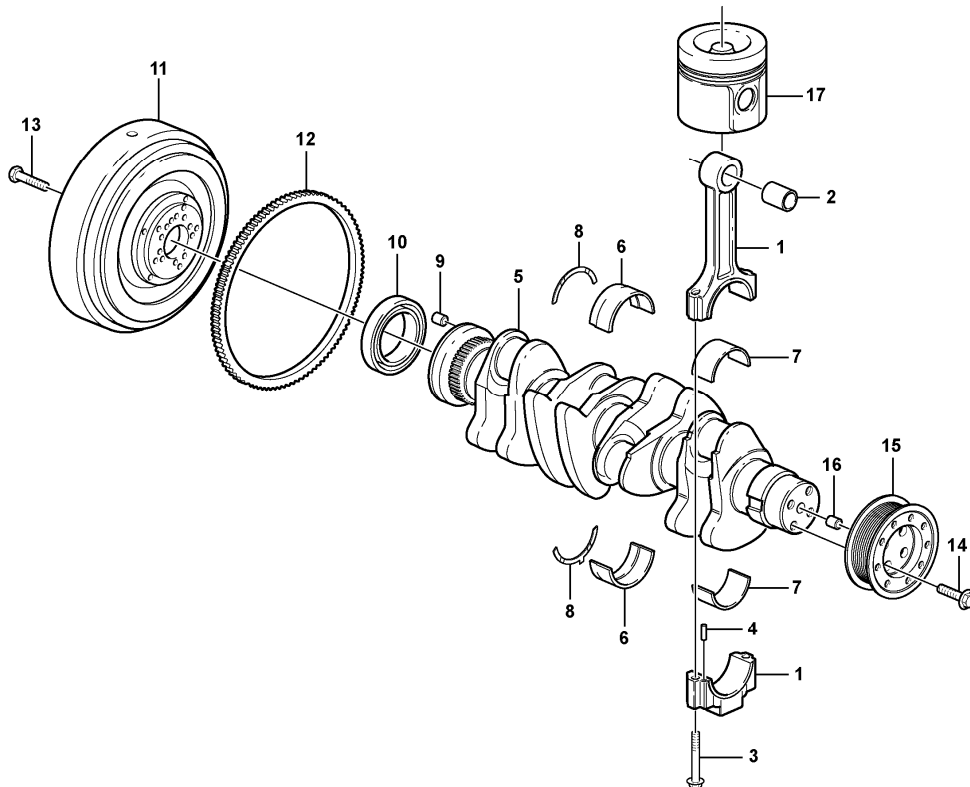

Date: 2013/12/22	Image id: 1028084	Catalogue: 20004	Model: BL70
Brand: Volvo	Serial: 10001-11488	Group/Section: 216/100	Title: Crankshaft and related parts 11883246, 11885148, 11887320

Volvo Construction
Equipment
1028084

Section option	Kit	Option description
VOE11883246		Engine 70 KW
VOE11885148		Engine
VOE11887320		Engine

Pos	Part	Q1	Q2	Q3	Q4	Q5	PS	Kit	Description	Option(s)	Remark
1	VOE20882905	4							Connecting Rod		
2	VOE20523284	4							•Bushing		
3	VOE20459133	8							•Bolt		
4	VOE20459134	8							•Pin		
5	VOE20729184	1					SS		Crankshaft		ENG - 1026595
	VOE20891184	1							Crankshaft		ENG 1026596 -
6	VOE20459140	5							Main bearing		STD 84,00 MM
	VOE20459139	5							Main Bearing		U SZ 83,75 MM
7	VOE20555403	4							Bearing		ENG - 695616 STD