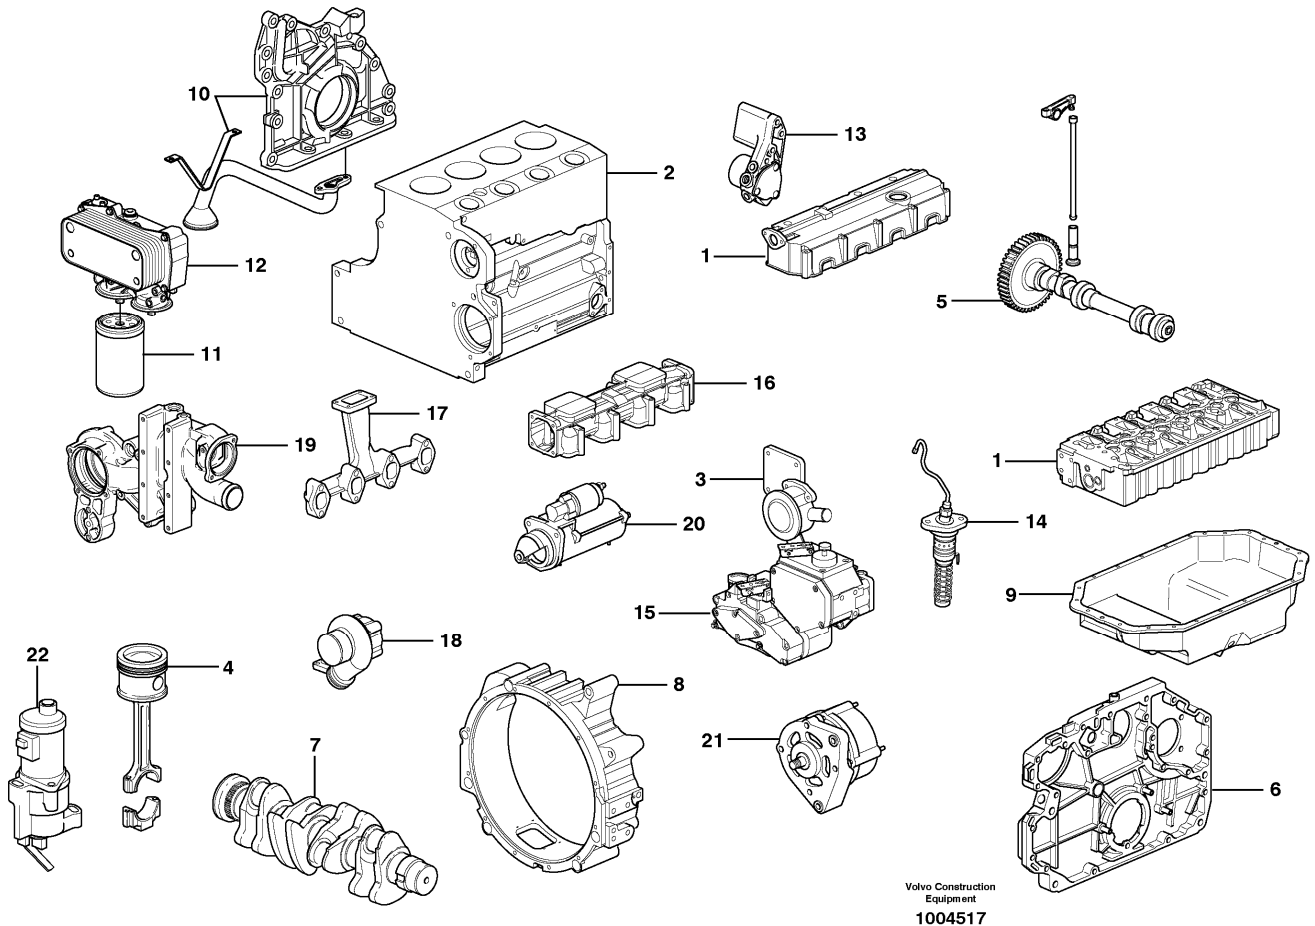

Date: 2013/12/22	Image id: 1004517	Catalogue: 20004	Model: BL70
Brand: Volvo	Serial: 10001-11488	Group/Section: 210/100	Title: Engine

Section option	Kit	Option description
VOE11883246		Engine 70 KW
VOE11885148		Engine
VOE11887320		Engine