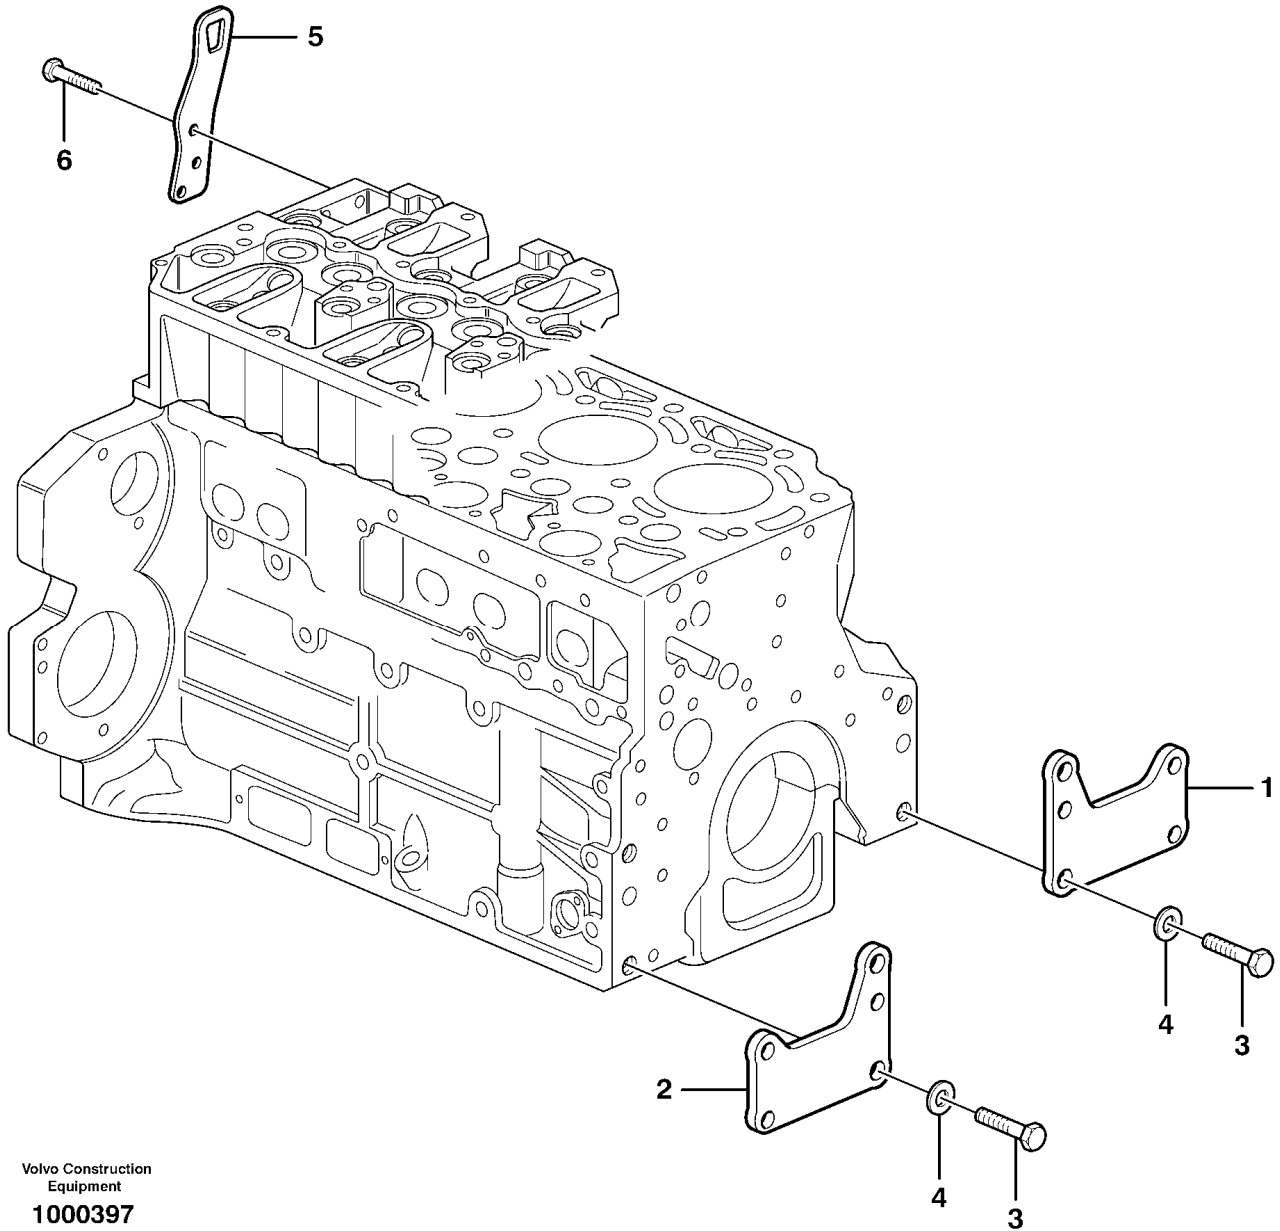

Date: 2013/12/22	Image id: 1000397	Catalogue: 20004	Model: BL70
Brand: Volvo	Serial: 10001-11488	Group/Section: 218/200	Title: Engine mounting

Pos	Part	Q1	Q2	Q3	Q4	Q5	PS	Kit	Description	Option(s)	Remark
1	VOE20723978	1							Bracket		
2	VOE20723984	1							Bracket		
3	VOE20535027	2							Screw		
4	VOE20405606	2							Washer		
5	VOE20450854	1					OP		Lifting eye		
6	VOE20450756	3							Screw