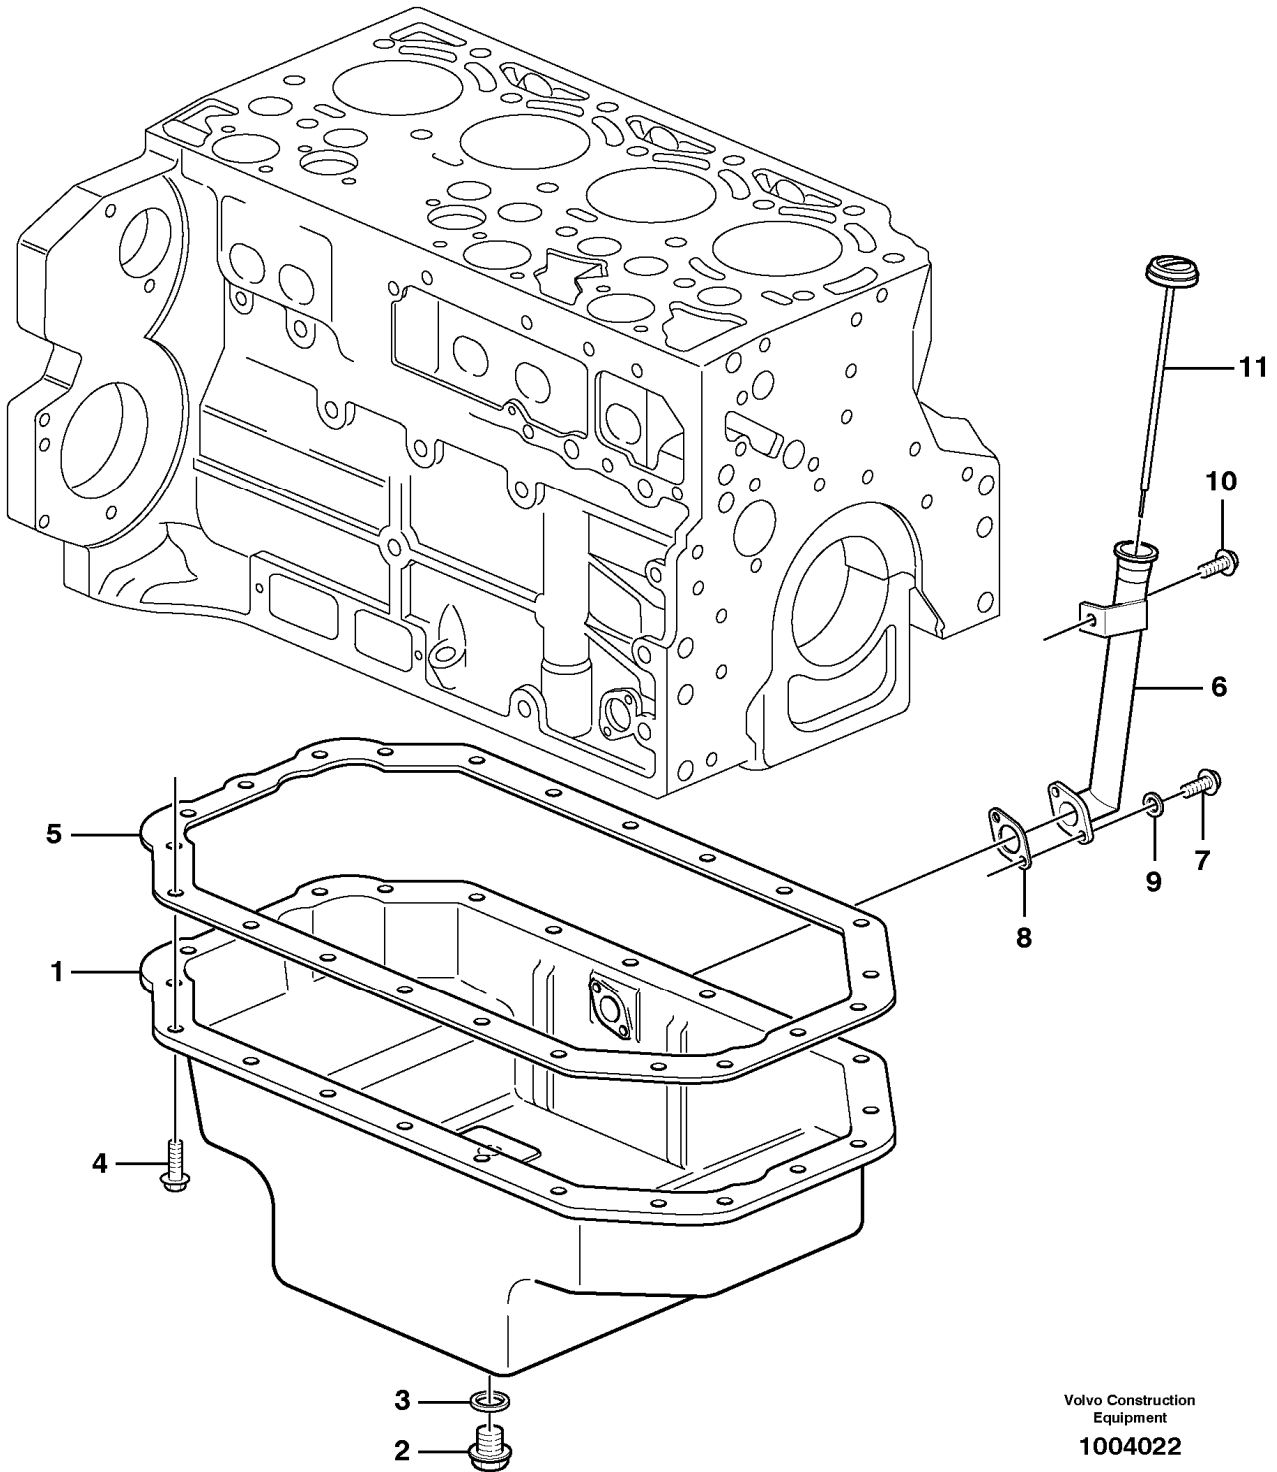

Date: 2013/12/22	Image id: 1004022	Catalogue: 20004	Model: BL70
Brand: Volvo	Serial: 10001-11488	Group/Section: 217/100	Title: Oil sump 11883246, 11885148, 11887320

Section option	Kit	Option description
VOE11883246		Engine 70 KW