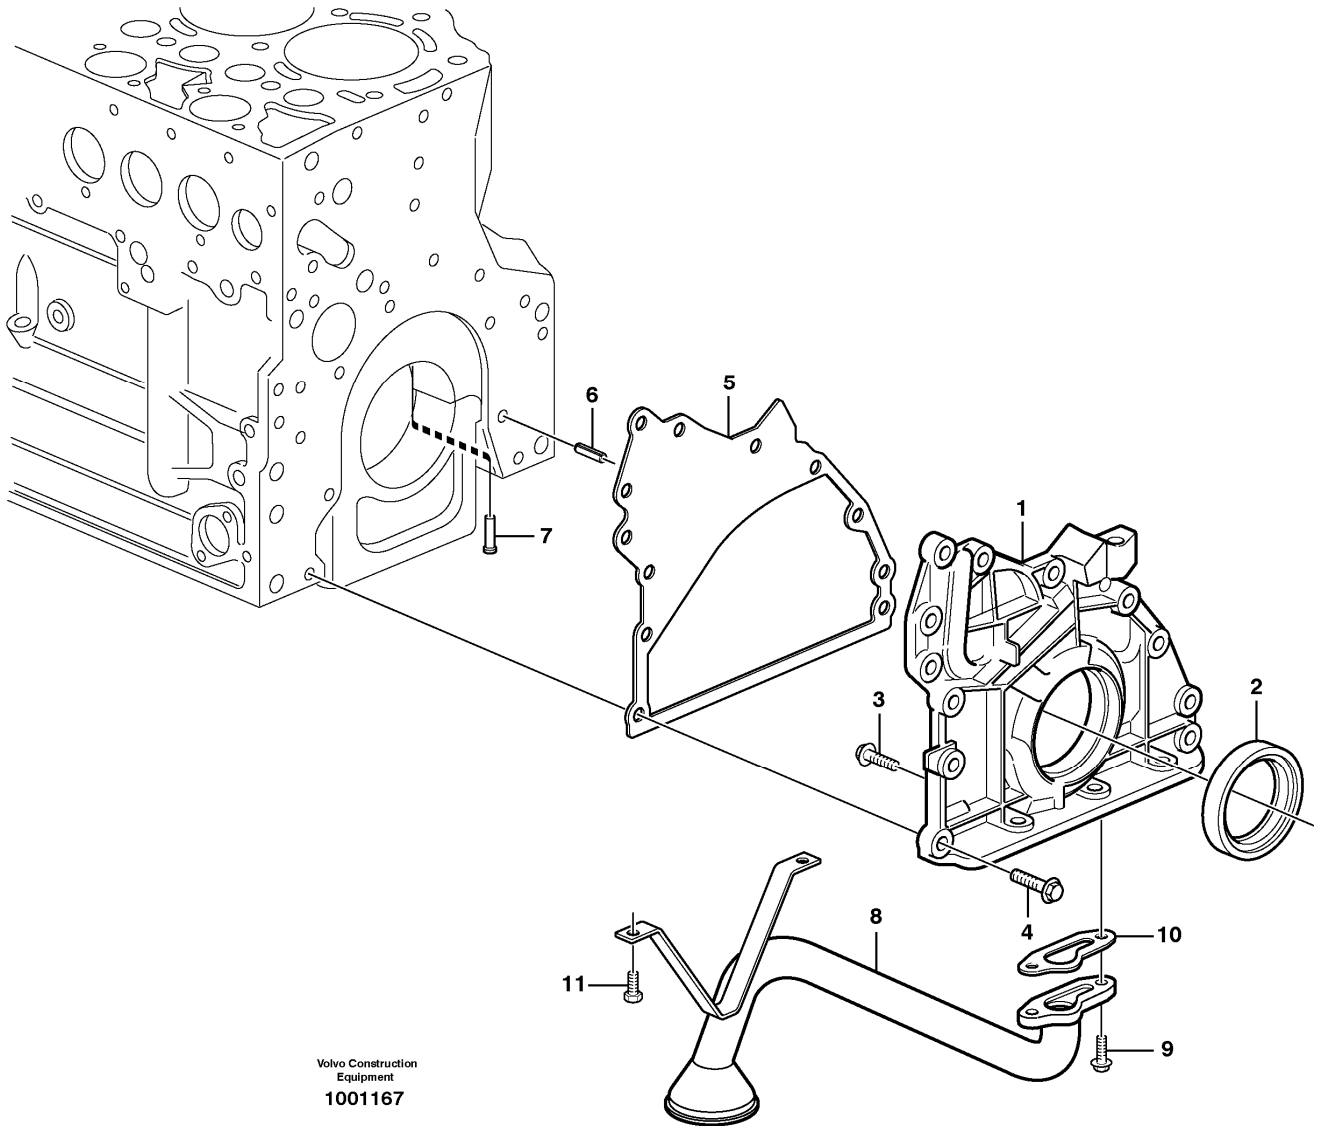

Date: 2013/12/22	Image id: 1001167	Catalogue: 20004	Model: BL70
Brand: Volvo	Serial: 10001-11488	Group/Section: 221/100	Title: Lubricating oil system 11883246, 11885148, 11887320

Section option	Kit	Option description
VOE11883246		Engine 70 KW
VOE11885148		Engine
VOE11887320		Engine

Pos	Part	Q1	Q2	Q3	Q4	Q5	PS	Kit	Description	Option(s)	Remark
1	VOE20726088	1							Lub Oil Pump		(VOE20581867)
2	VOE20459168	1							•Crankshaft seal		
3	VOE20451738	8							•Screw		
4	VOE20412324	10							Screw		
5	VOE20537029	1							Gasket