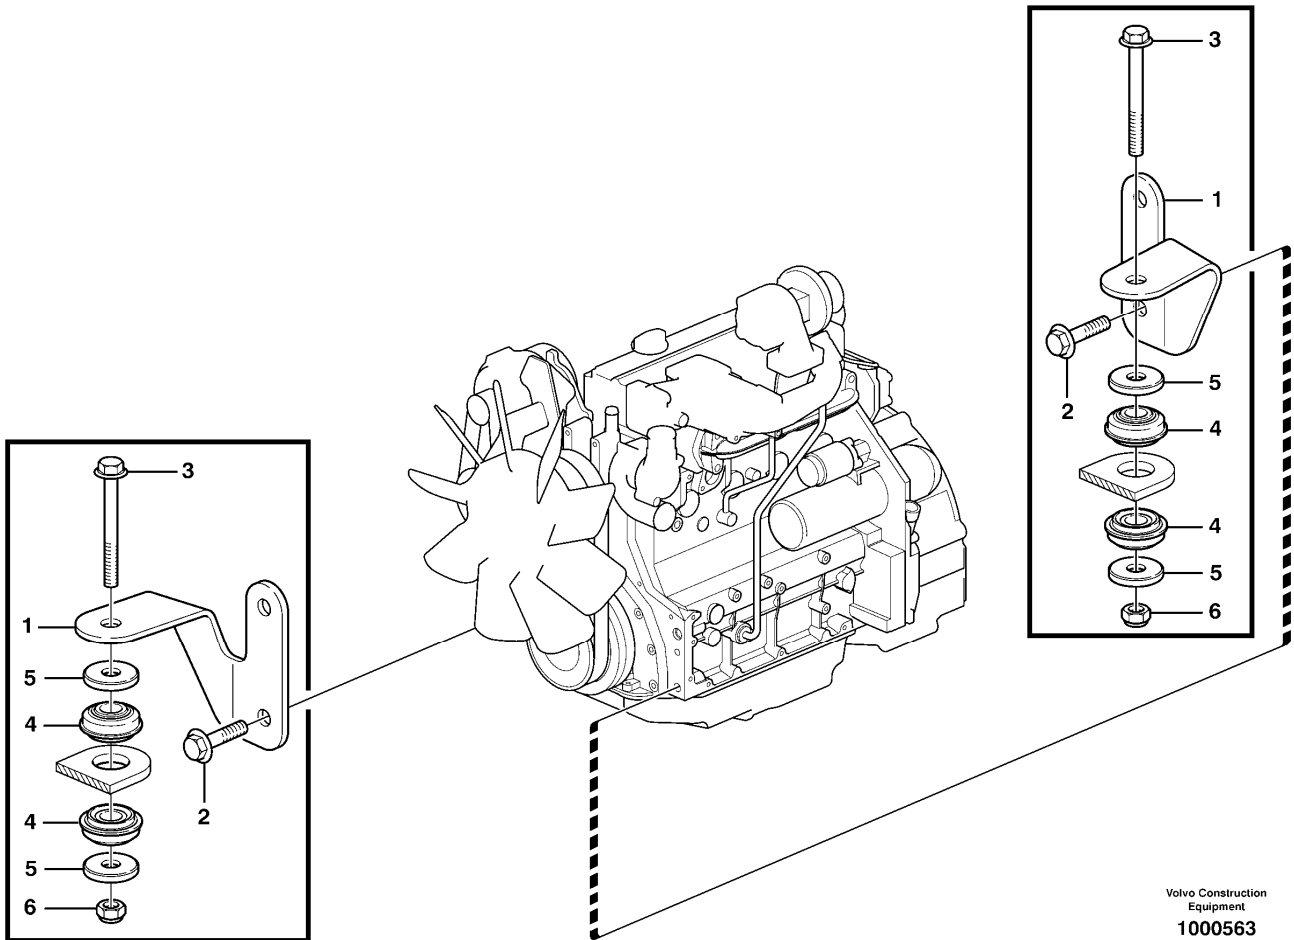

Date: 2013/12/22	Image id: 1000563	Catalogue: 20004	Model: BL70
Brand: Volvo	Serial: 10001-11488	Group/Section: 218/100	Title: Engine mounting 11883246, 11885148, 11887320

Volvo Construction
Equipment
1000563

Section option	Kit	Option description
VOE11883246		Engine 70 KW
VOE11885148		Engine
VOE11887320		Engine

Pos	Part	Q1	Q2	Q3	Q4	Q5	PS	Kit	Description	Option(s)	Remark
1	VOE11884716	1							Engine anchorage		LH
	VOE11884719	1							Engine anchorage		RH
2	VOE968435	4							Flange screw		
3	VOE968593	2							Flange screw		
4	VOE11884790	4							Vibration damper		
5	VOE11881841	4							Washer		
6	VOE13963110	2							Lock nut