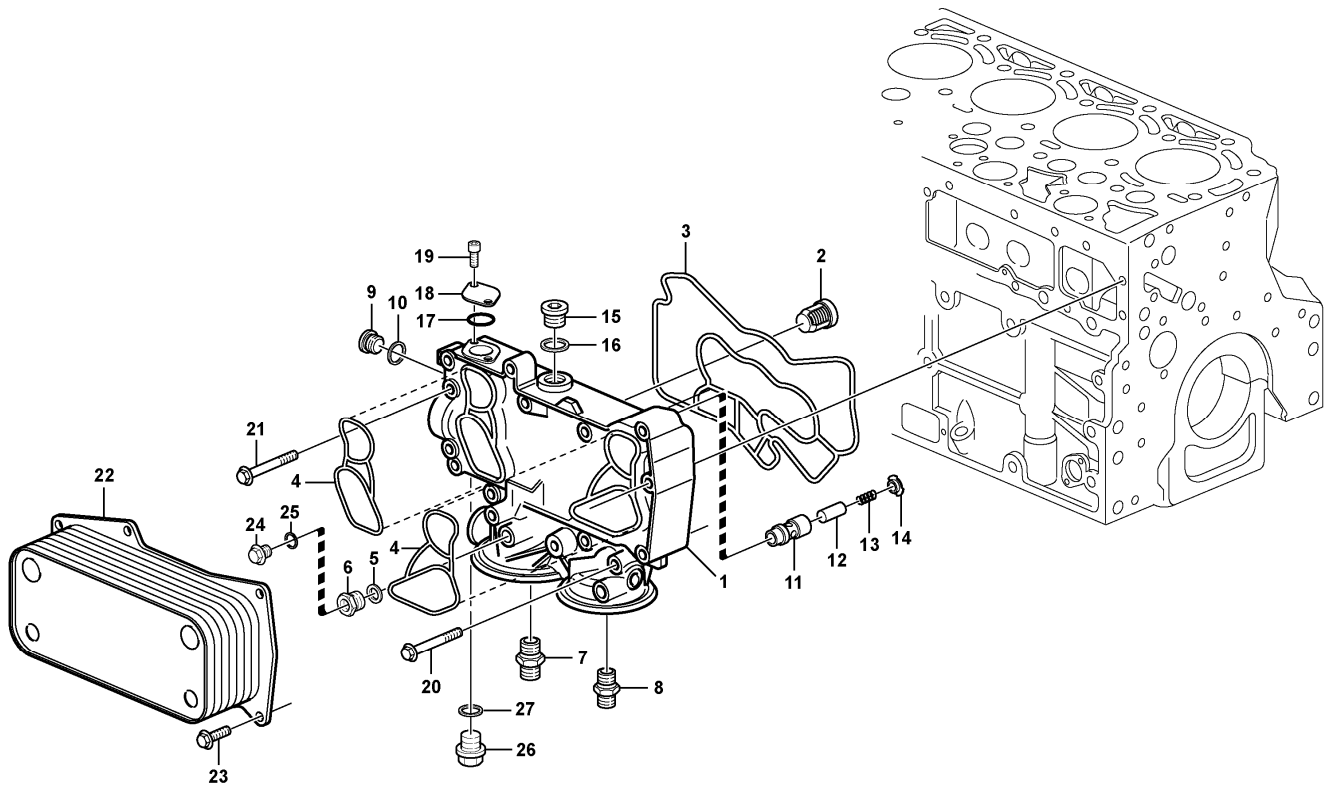

Date: 2013/12/22	Image id: 1054250	Catalogue: 20004	Model: BL70
Brand: Volvo	Serial: 10001-11488	Group/Section: 223/100	Title: Oil cooler 11883246, 11885148, 11887320

Volvo Construction
Equipment
1054250

Section option	Kit	Option description
VOE11883246		Engine 70 KW
VOE11885148		Engine
VOE11887320		Engine

Pos	Part	Q1	Q2	Q3	Q4	Q5	PS	Kit	Description	Option(s)	Remark
1	VOE21240959	1							Oil cooler		
2	VOE20459204	1							•Valve		
3	VOE20459203	1							•Gasket		
4	VOE20459202	2							•Gasket		
5	VOE13969011	1							•Gasket		
6	VOE21100412	1							•Screw		
7	VOE20459201	1							•Nipple		
8	VOE20459200	1							•Nipple		(VOE20549894)
9	VOE20502245	1							•Screw plug		
10	VOE13947622	1							•Plane gasket