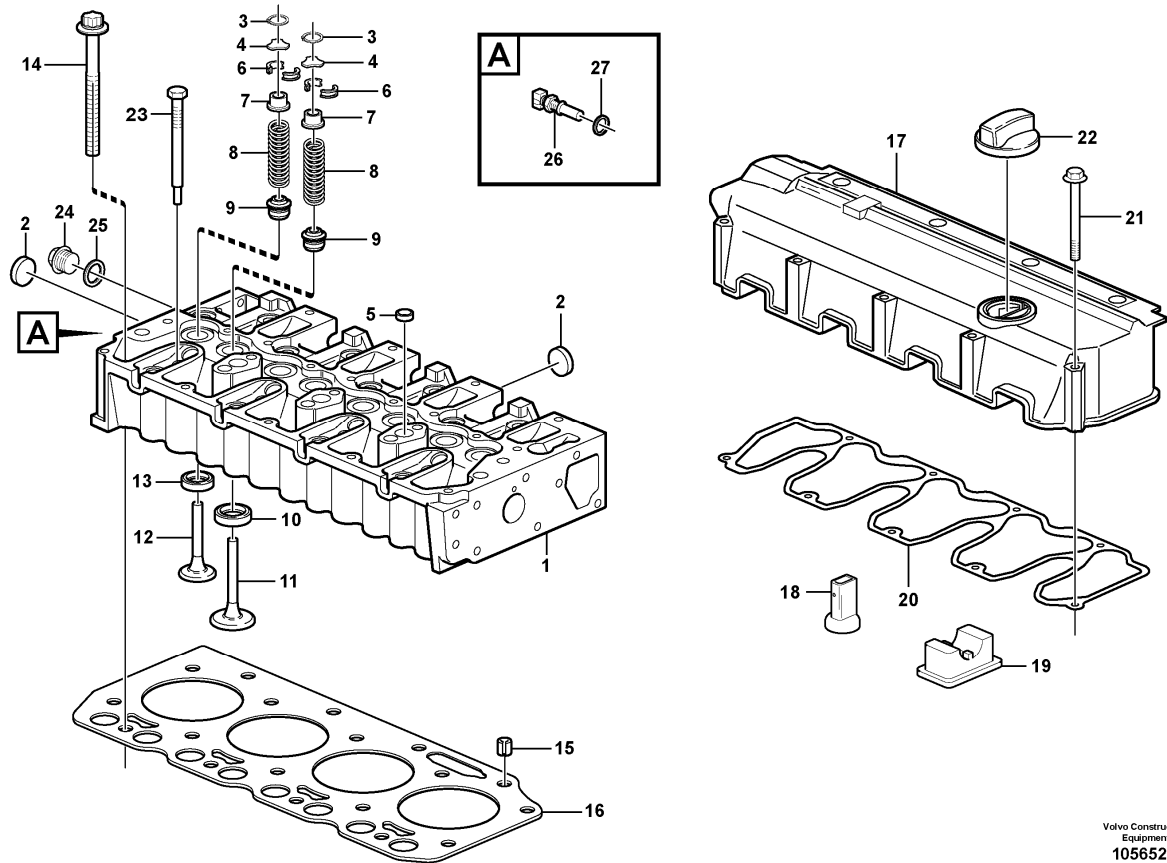

<https://www.ebooklibonline.com>

Hello dear friend!

Thank you very much for reading.

Enter the link into your browser.

The full manual is available for immediate download.

<https://www.ebooklibonline.com>

5	VOE20459851	8	8						•Valve spring		
6	VOE20459855	8	8						•Valve seal		
7	VOE20459852	4	4						•Valve seat		
8	VOE20482741	4	4						•Inlet valve		(VOE20791517)
9	VOE20459854	4	4						•Valve seat		
10	VOE20482742	4	4						•Exhaust valve		(VOE20791405)
11	VOE20459838	13	13						Bolt		
12	VOE20459839	2	2						Bushing		
13	VOE20882841	1	1						Cylinder gasket head		1,2 MM
13	VOE20882839	1	1						Cylinder gasket head		1,3 MM
13	VOE20882838	1	1						Cylinder gasket head		1,4 MM
14	VOE20558934	1	1						Valve Cover		
15	VOE20459836	1	1						•Nozzle		
16	VOE20459835	1	1						•Cover		
17	VOE20459830	9	9						Screw		
18	VOE20412589	1	1						Filler cap		(VOE11700341)
19	VOE20459833	1	1						Gasket		ENG - 09/2003
19	VOE20558924	1	1						Gasket		ENG 10/2003 -
20	VOE20924084	1	1						Sensor		
21	VOE13947621	1	1						•Plane gasket		
22	VOE20464451	1	1						Plug		
23	VOE13947628	1	1						Plane gasket		(VOE20450898)
24	VOE20405895	1							Plug		
	VOE20924080		1						Glow plug		(VOE20460459)

Date: 2013/12/22	Image id: 1056524	Catalogue: 20004	Model: BL70
Brand: Volvo	Serial: 10001-11488	Group/Section: 211/110	Title: Cylinder head L PROD 02/2006 -

Volvo Construction
Equipment
1056524

Section option	Kit	Option description
VOE11887320		Engine

Q1-Q5	Option	Option description	
Q1 11887320	VOE11887320	Engine	

Pos	Part	Q1	Q2	Q3	Q4	Q5	PS	Kit	Description	Option(s)	Remark
1	VOE21026496	1							Cylinder head		
2	VOE20412745	3							•Core plug		
3	VOE20840772	8							•Snap Ring		
4	VOE20840807	8							•Thrust Washer		
5	VOE20412733	3							•Core plug		
6	VOE20459857	16							•Valve sleeve		
7	VOE20840747	8							•Spring Disc		
8	VOE20459851	8							•Valve spring		
9	VOE20459855	8							•Valve seal		