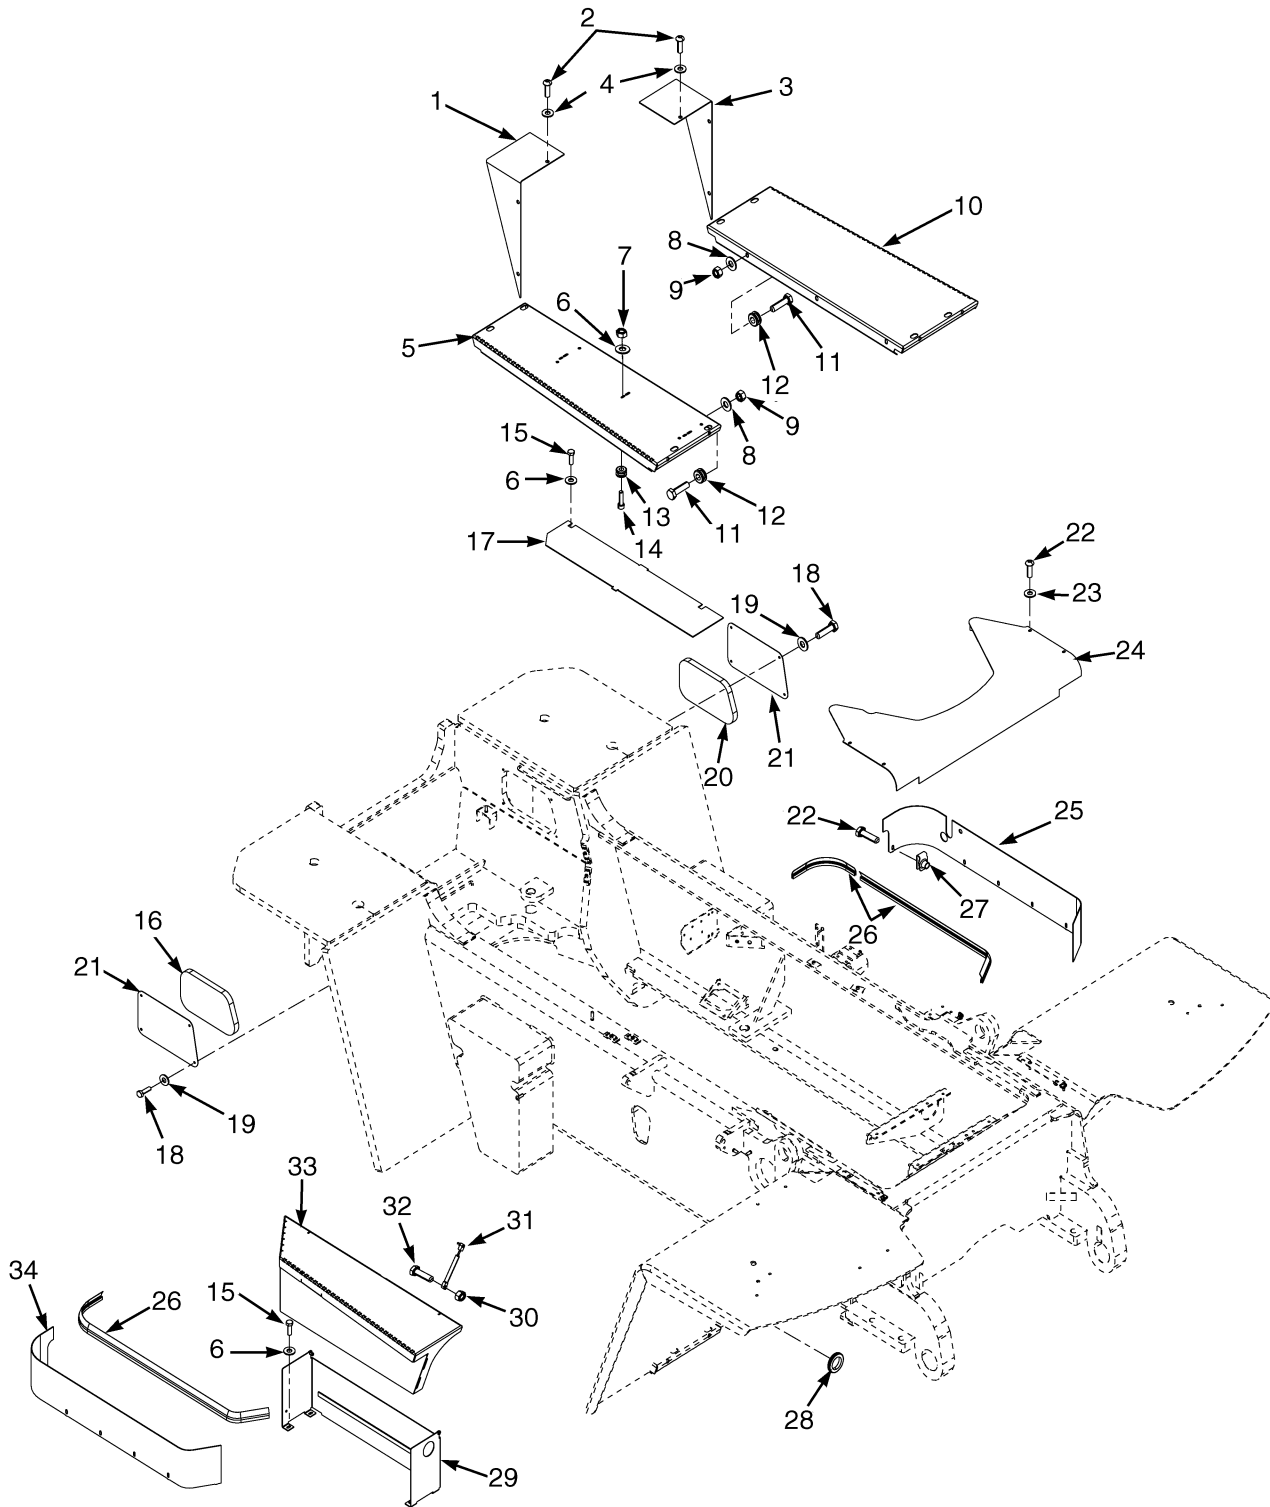

HP121095

FLOORPLATES

ITEM	PART NO.	DESCRIPTION	QTY
1	b 524268095	Plate Wldmt (RH)	1
1	c 524312174	Extension (RH)	1
2	580081581	Capscrew	6
3	b 524268096	Plate (LH)	1
3	c 524312173	Extension (LH)	1
4	580055633	Washer	6
5	b 524282674	Running Board (RH)	1
5	c 524312055	Running Board (RH)	1
6	b 504226242	Washer	28
6	c 504226242	Washer	16
7	b 449015098	Nut	8
8	b 449015115	Locknut	6
9	b 504225227	Washer	18
10	b 524282673	Running Board (LH)	1
10	c 524325853	Running Board (LH)	1
11	b 449001004	Capscrew	6
12	b 580001469	Grommet	6
13	b 580006967	Grommet	8
14	580047534	Capscrew	8
15	449001014	Screw	4
16	580073662	Sound Liner (RH)	1
17	580077238	Cover	1
18	449001134	Capscrew	8
19	449021001	Washer	8
20	580073659	Sound Liner (LH)	1
21	580073658	Plate	2
22	580082765	Capscrew	14
23	580056003	Washer	14
24	524144731	Cover	1
25	524143592	Panel (LH)	1
26	580022014	Seal-Bulk	AR
27	580026621	Nut	14
28	580003238	Grommet	1
29	580077253 550013524	Box (Battery)	1
30	580004592	Nut	2
31	580039081	Gas Spring	1
32	580037280	Capscrew	2
33	580077251	Cover (Battery Box)	1
33	550013525	Cover (Battery Box) (With Battery Disconnect Switch)	1
34	524143593	Panel (RH)	1
	a 518795609	Foam Tape (Counterweight)	AR
	ac 580092780	Damper	12
	ac 449001028	Capscrew	4