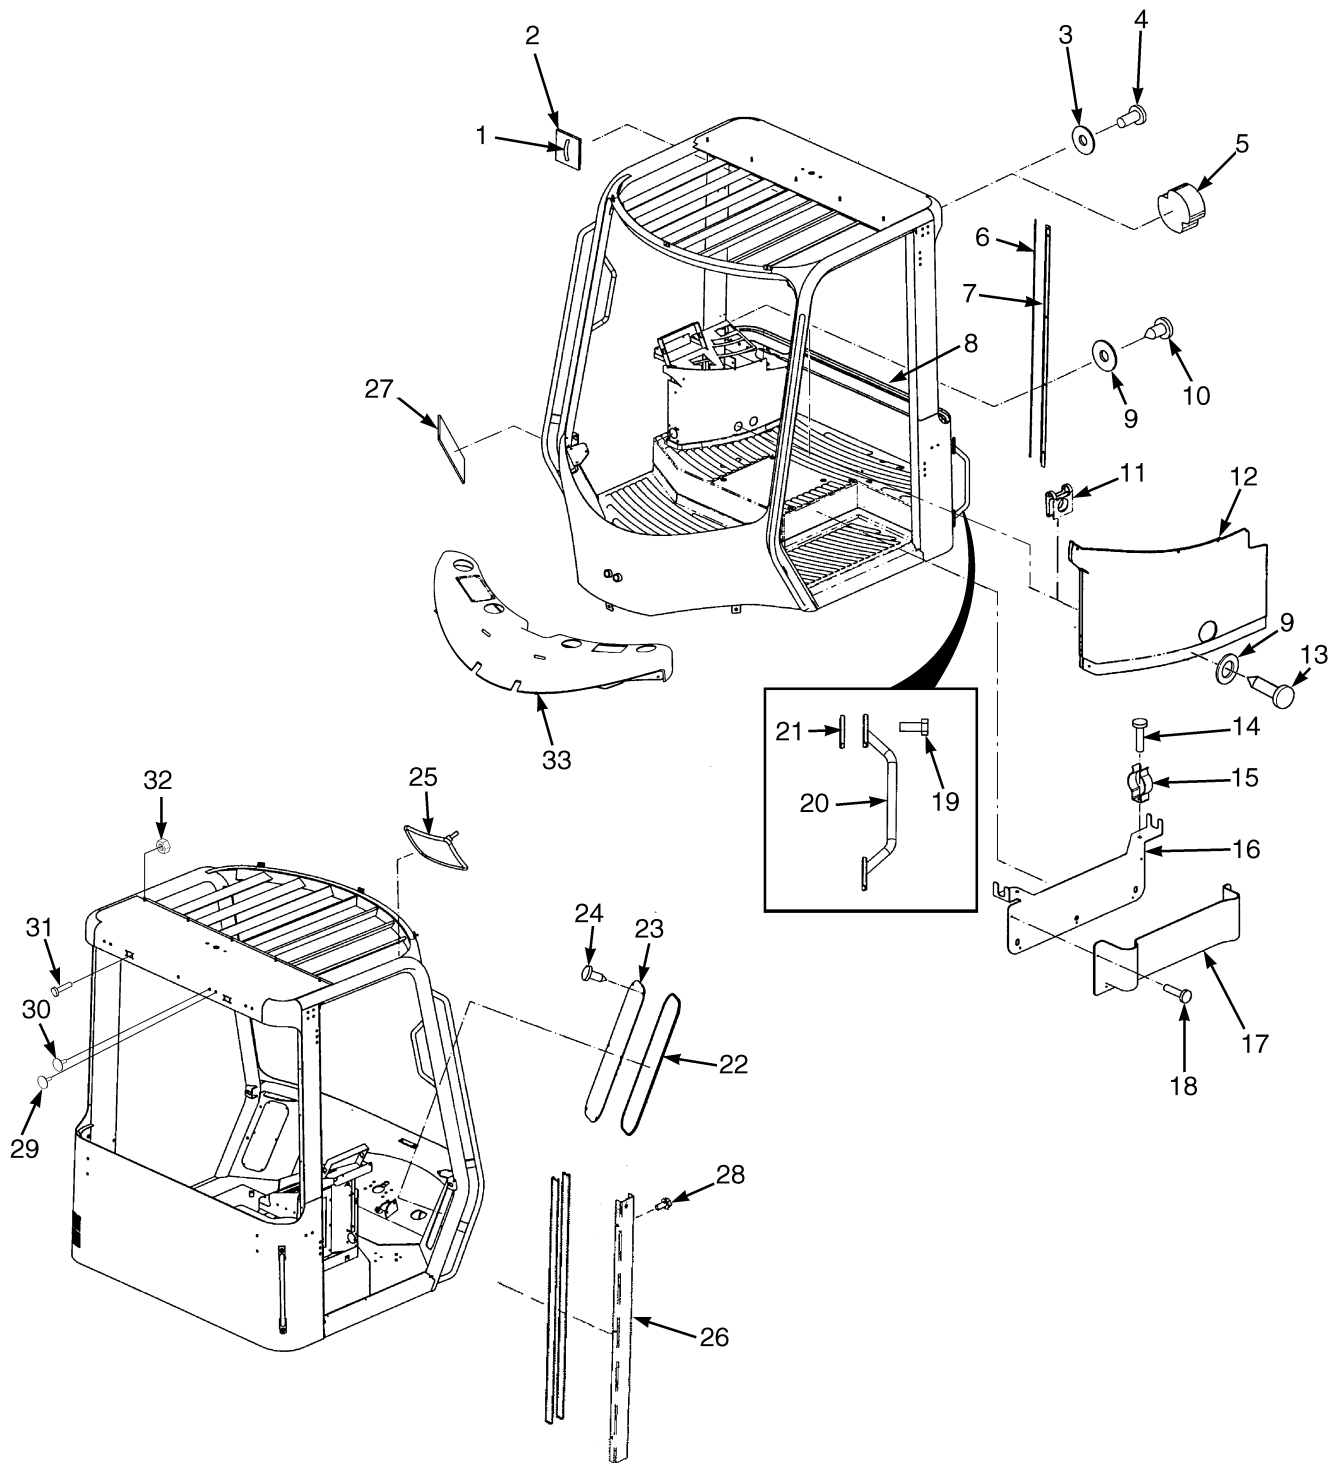

OVERHEAD GUARD (FIGURE 1-5) WIRE MESH

HP121220

**OVERHEAD GUARD
WIRE MESH**

ITEM	PART NO.	DESCRIPTION	QTY
	582002101	Guard Assembly	1
1	582001923	Overhead Guard	1
2	580022780	Cap (Capscrew Head)	3
3	582001925	Nut	3
3	580060020	Nut (Alternate Part)	3
4	580025719	Washer	3
5	582001924	Insert (Threaded)	3

CAB ATTACHING PARTS (FIGURE 1-6)

HP121119

CAB ATTACHING PARTS

ITEM	PART NO.	DESCRIPTION	QTY
1	580014773	Clamp	1
2	580048511	Clip	1
3	580028805	Washer	8
4	580051692	Bolt	8
5	580048512	Seal	2
6	580022240	Trim-Bulk	1
7	580022239	Cover	1
8	580025717	Edge Protector	AR
9	580022214	Washer	6
10	580017273	Screw	5
11	580022213	Nut	1
12	580021409	Console (RH Internal)	1
12	580025753	Cover (Control Column)	1
13	580014813	Screw	1
14	580025738	Screw	2
15	580025737	Clip	2
16	580025736	Bracket (Cup And Clip Board Holder)	1
17	580022207	Holder (Cup And Clip Board)	1
18	580025735	Rivet	5
19	580051691	Screw	4
20	580025715	Handle Assembly (Rear)	2
20	449001013	Capscrew	4
20	504226242	Washer	4
20	580016589	Cover (Capscrew Head)	4
21	580025716	Pad	4
22	580025743	Seal	AR
23	580022254	Plate (Air Duct Cover)	2
24	580025744	Screw	12
25	580022736	Mirror (Interior)	2
26	580084057	Cover	1
27	580022824	Foam (LH)	1
27	580022825	Foam (RH)	1
28	580022236	Screw	16
29	580080535	Plug	1
30	580080534	Plug	1
31	580025738	Screw	8
32	937100903	Nut	8
33	580025741	Dash Panel	1
33	580014811	Washer (Plastic)	6
33	449001170	Capscrew	6
33	580016589	Cover (Capscrew Head)	6