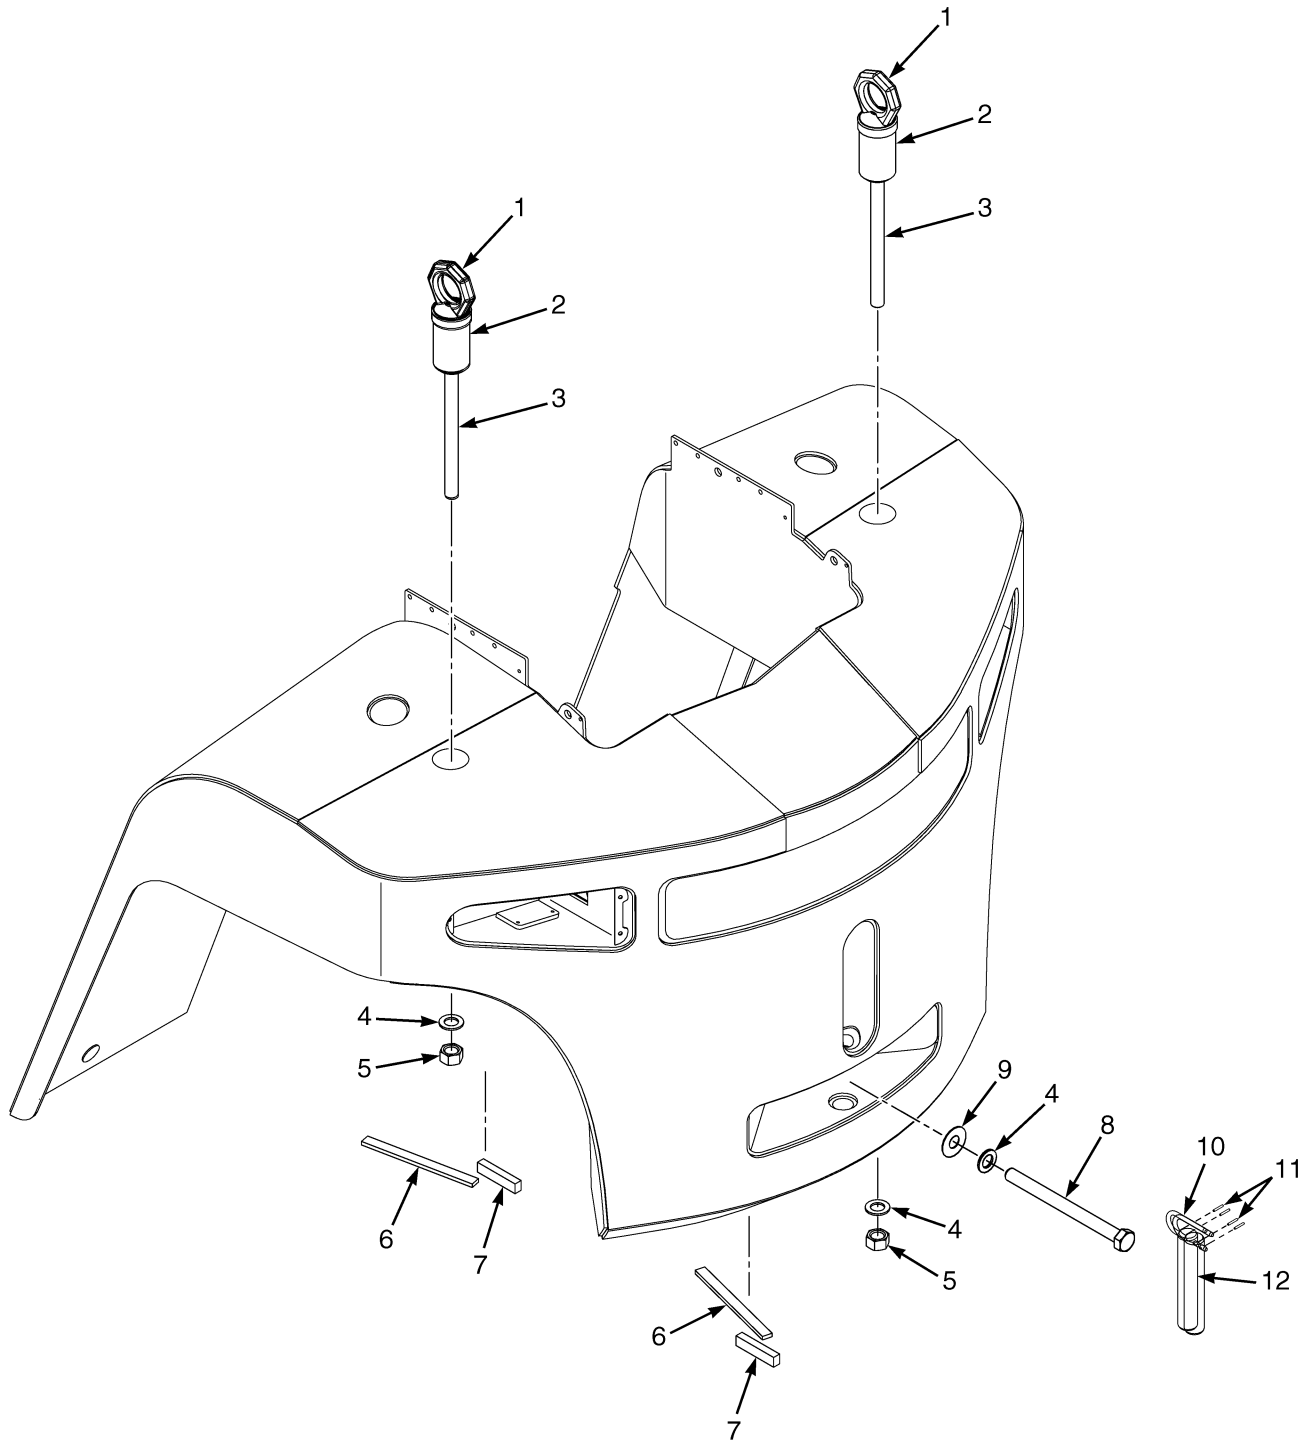

COUNTERWEIGHT AND OPTIONAL LIFTING EYES (FIGURE 1-4)

BP000542

COUNTERWEIGHT AND OPTIONAL LIFTING EYES

KEY:

A: With Optional Lifting Eyes (Shown)

B: Without Optional Lifting Eyes

ITEM	PART NO.	DESCRIPTION	QTY	
			A	B
	524281018	Counterweight (GDP130EB)	1	1
	524281019	Counterweight (GDP140EB)	1	1
	524281020	Counterweight (GDP160EB)	1	1
1	580031128	Lifting Eye	2	..
2	580085985	Nut	2	..
3	580086033	Stud	2	..
4	580008887	Washer	3	5
5	937300930	Nut	2	2
6	580031198	Foam Tape	AR	AR
7	580003802	Foam	AR	AR
8	580064244	Capscrew	1	3
9	580085984	Shim	2	2
10	580077641	Grip	1	1
11	449034085	Roll Pin	2	2
12	580082763	Tow Pin	1	1