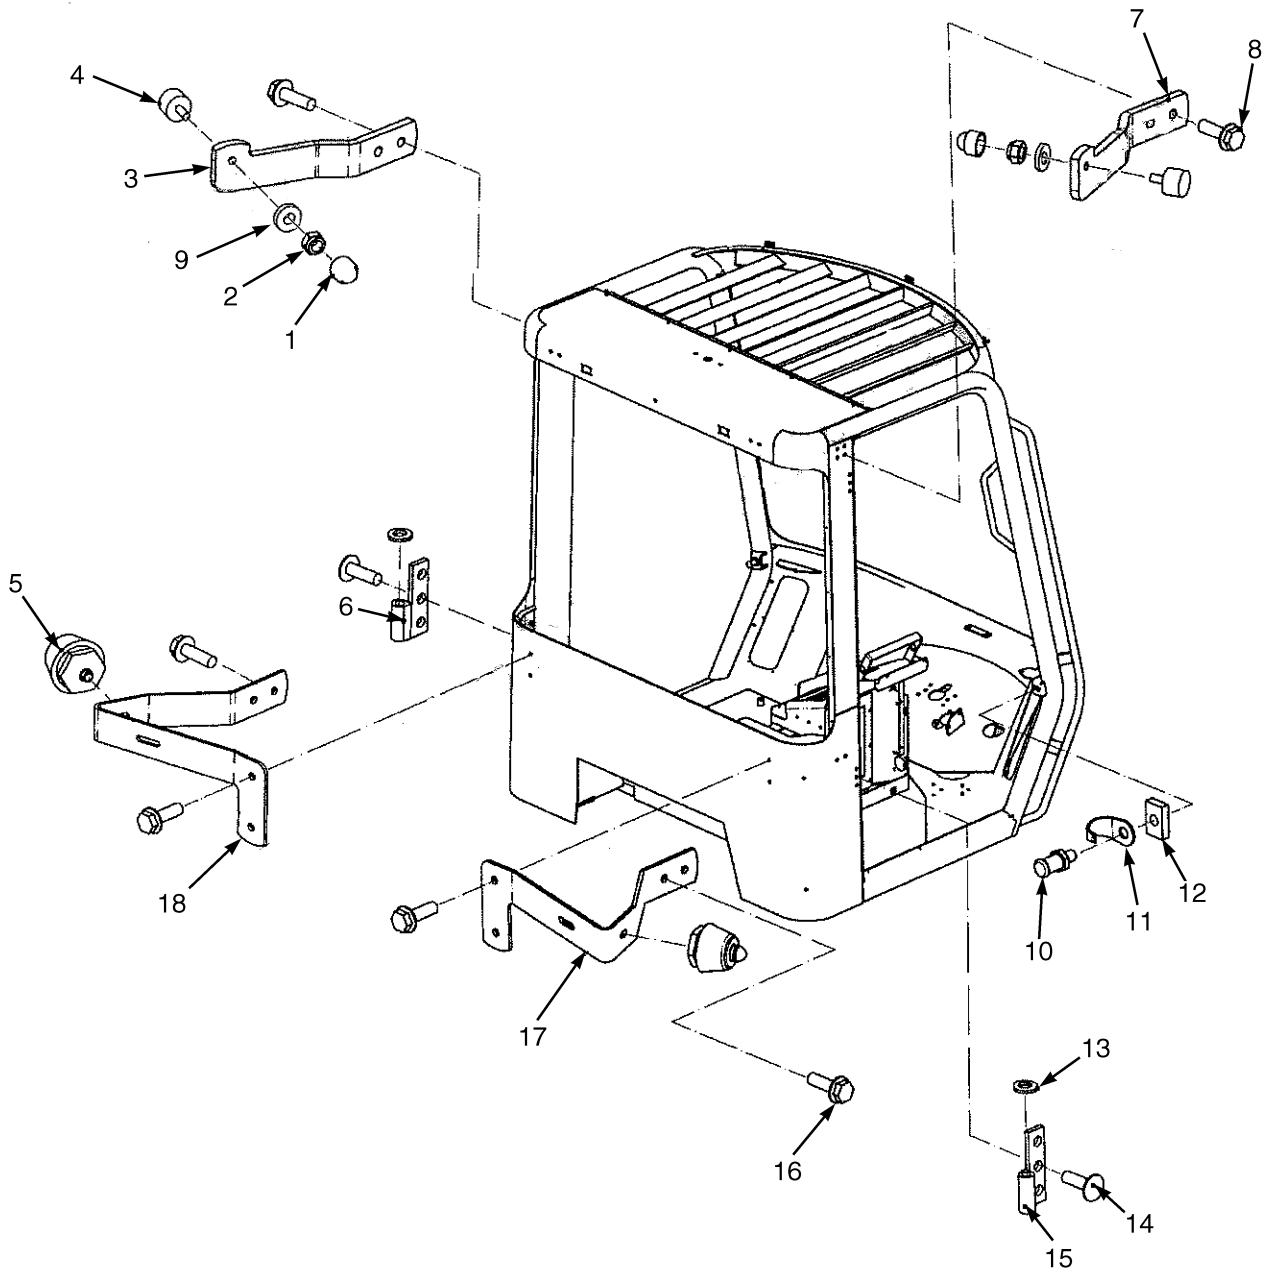

CAB ATTACHING PARTS (FIGURE 1-6)

HP121119

CAB ATTACHING PARTS

ITEM	PART NO.	DESCRIPTION	QTY
1	580014773	Clamp	1
2	580048511	Clip	1
3	580028805	Washer	8
4	580051692	Bolt	8
5	580048512	Seal	2
6	580022240	Trim-Bulk	1
7	580022239	Cover	1
8	580025717	Edge Protector	AR
9	580022214	Washer	6
10	580017273	Screw	5
11	580022213	Nut	1
12	580021409	Console (RH Internal)	1
12	580025753	Cover (Control Column)	1
13	580014813	Screw	1
14	580025738	Screw	2
15	580025737	Clip	2
16	580025736	Bracket (Cup And Clip Board Holder)	1
17	580022207	Holder (Cup And Clip Board)	1
18	580025735	Rivet	5
19	580051691	Screw	4
20	580025715	Handle Assembly (Rear)	2
20	449001013	Capscrew	4
20	504226242	Washer	4
20	580016589	Cover (Capscrew Head)	4
21	580025716	Pad	4
22	580025743	Seal	AR
23	580022254	Plate (Air Duct Cover)	2
24	580025744	Screw	12
25	580022736	Mirror (Interior)	2
26	580084057	Cover	1
27	580022824	Foam (LH)	1
27	580022825	Foam (RH)	1
28	580022236	Screw	16
29	580080535	Plug	1
30	580080534	Plug	1
31	580025738	Screw	8
32	937100903	Nut	8
33	580025741	Dash Panel	1
33	580014811	Washer (Plastic)	6
33	449001170	Capscrew	6
33	580016589	Cover (Capscrew Head)	6

Thank you so much for reading

CAB DOOR ATTACHING PARTS (FIGURE 1-8)

HP121116

CAB DOOR ATTACHING PARTS

ITEM	PART NO.	DESCRIPTION	QTY
1	580016589	Cover (Capscrew Head)	2
2	504229298	Nut	2
3	580048498	Bar (LH) (Upper)	1
4	580022784	Bumper	2
5	580030095	Bumper	2
6	580014010	Hinge	2
7	580048499	Bar (RH) (Upper)	1
8	580051691	Screw	4
9	504226242	Washer	2
10	580022786	Capscrew (Striker)	2
10	580028818	Bolt	1
11	580028817	Guard	1
12	580028816	Block (Tapped)	1
13	580016584	Washer	4
14	580022776	Bolt	12
15	580014011	Hinge	2
16	580051691	Screw	8
17	580048497	Bar (RH) (Lower)	1
18	580048496	Bar (LH) (Lower)	1