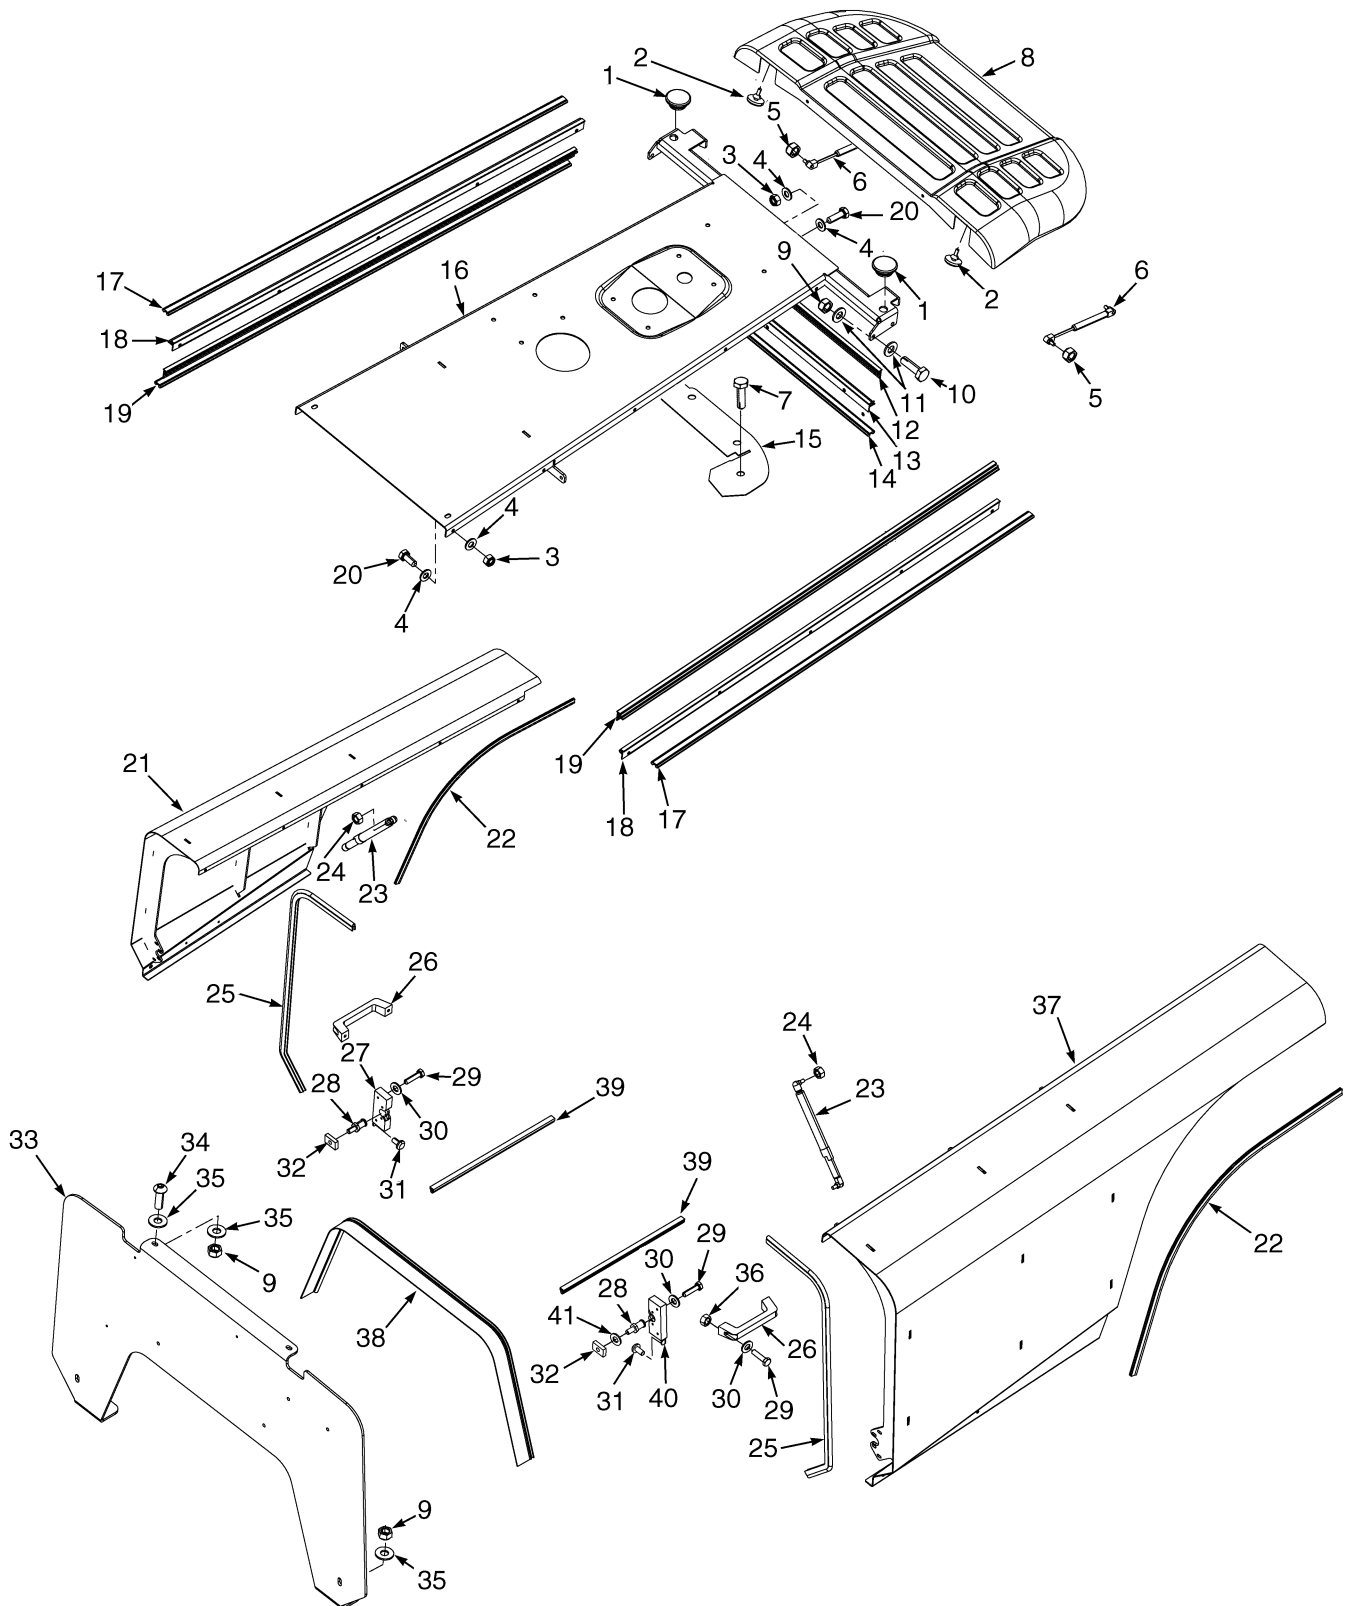

HOODS AND COVERS (FIGURE 1-2)

HP121092

HOODS AND COVERS

ITEM	PART NO.	DESCRIPTION	QTY
1	580082606	Plug	2
2	580077818	Button	2
3	449015098	Nut	24
4	449021001	Washer	24
5	580004592	Nut	2
6	580077819	Gas Spring	2
7	580083686	Rivet	9
8	580077746	Cover	1
9	449015036	Locknut	8
10	449001015	Capscrew	4
11	449021006	Washer	8
12	580072723	Hinge	1
13	580072718	Hinge	1
14	580072717	Hinge	1
15	580083468	Seal	1
16	580082605	Support	1
17	580072724	Hinge	2
18	580073359	Hinge	2
19	580073360	Hinge	2
20	580081111	Capscrew	24
21	524270475	Hood (LH)	1
22	580074007	Trim Seal	2
23	580032060	Gas Spring	2
24	449015014	Nut	4
25	580072833	Trim Seal	2
26	504235245	Handle	2
27	580072817	Latch	1
28	580028818	Bolt	2
29	449001121	Capscrew	12
30	449021003	Washer	12
31	580077750	Button (Unlock)	2
32	580028816	Block (Tapped)	2
33	580082604	Plate	1
34	580081581	Capscrew	2
35	580055633	Washer	6
36	449015135	Nut	4
37	524270476	Hood (RH)	1
38	580073449	Trim Seal	1
39	580073434	Trim Seal	2
40	580072816	Latch	1
41	449021010	Washer	2