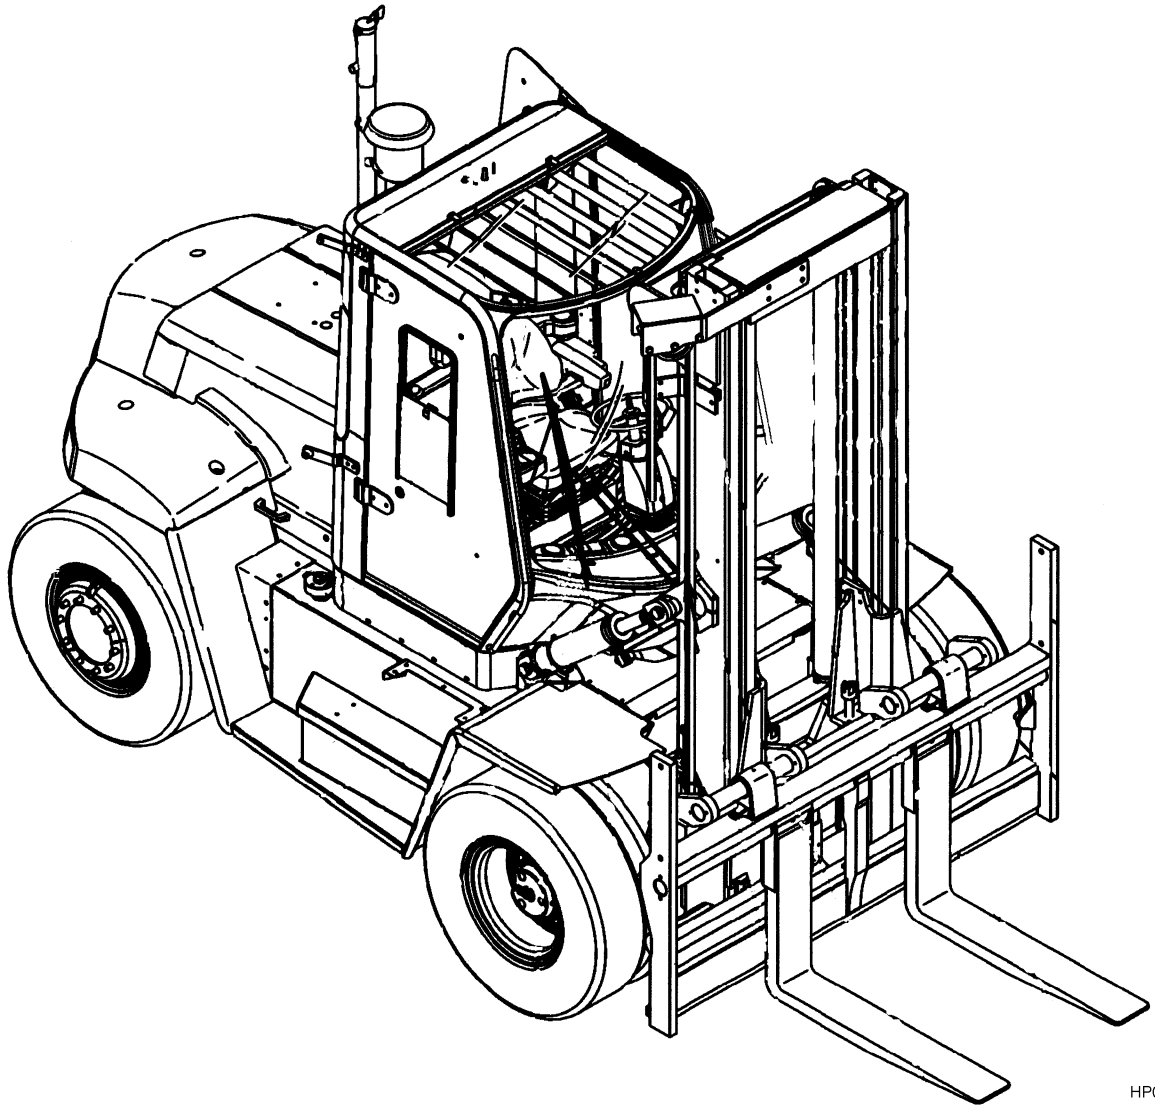

**GDP130EB, GDP140EB, GDP160EB
(D877)**

HP000765

SECTIONS

1	GENERAL TRUCK
2	ENGINE ASSEMBLY - DIESEL
3	ENGINE ASSEMBLY - LPG
4	FUEL SYSTEM
5	ELECTRICAL SYSTEM
6	STEERING SYSTEM
7	BRAKE SYSTEM
8	TRANSMISSION
9	HYDRAULIC SYSTEM
10	MAST-TWO STAGE LIMITED FREE-LIFT
11	MAST-THREE STAGE FULL FREE-LIFT
12	ATTACHMENTS AND HEADER HOSE GROUP
13	OPTIONS
14	NUMERICAL INDEX

**SECTION 1
GENERAL TRUCK**

DESCRIPTION	PAGE
SEAT SUSPENSION ASSEMBLY	
AIR	1-118
MECHANICAL	1-122
SEAT SUSPENSION MOUNTING	1-126
TILT CYLINDER	
CAB	1-66
TILT PLATFORM ASSEMBLY	1-68
TRAINING SEAT	1-114
WINDOW WIPER SYSTEM	
REAR AND ROOF WIPER KITS - AND FRONT WIPER OPTIONS	1-44
WASHER BOTTLE KIT	1-42