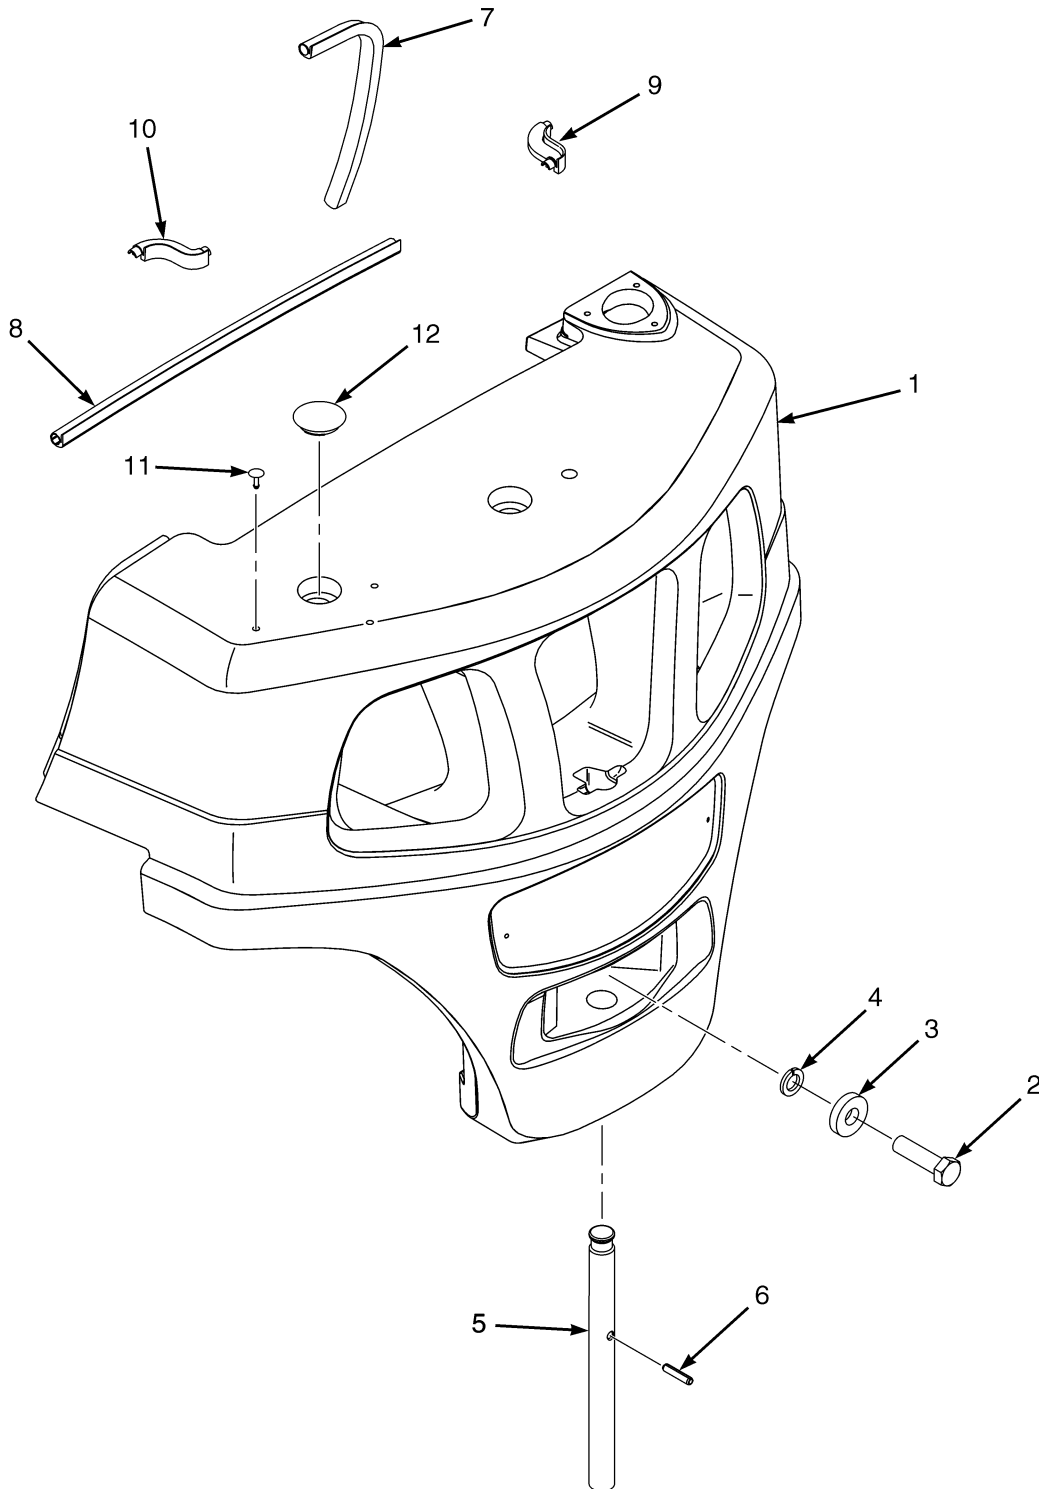

FENDER EXTENSIONS

HP120835

FENDER EXTENSIONS

ITEM	PART NO.	DESCRIPTION	QTY
1	524210176	Fender (Wide Tread) (LH).....	1
1	524210178	Fender (Dual Tread) (LH)	1
1	524210177	Fender (Wide Tread) (RH)	1
1	524210179	Fender (Dual Tread) (RH).....	1
2	580058271	Capscrew.....	8
3	932731908	Capscrew.....	2
4	580058192	Nut.....	10

COWL MOUNT

HP120730

ITEM	PART NO.	DESCRIPTION	QTY
1	580056815	Capscrew.....	2
2	524230676	Cowl.....	1
3	580044860	Insert	2
4	580074879	Insert	7
5	580064483	Capscrew.....	7

COUNTERWEIGHTS

COUNTERWEIGHTS

ITEM	PART NO.	DESCRIPTION	QTY
1	524181656	Counterweight (40VX)	1
1	524181657	Counterweight (50VX)	1
1	524181658	Counterweight (60VX)	1
1	524181660	Counterweight (70VX)	1
1	c 524238063	Counterweight (60VX)	1
2	a 449001399	Capscrew (4 in.)	1
2	b 449001295	Capscrew (6 in.)	1
3	580002019	Washer	1
4	955400911	Lockwasher	1
5	580063959	Pin	1
6	449034061	Pin	1
7	580059365	Seal (Counterweight).....	1
8	580059366	Seal (Counterweight) (Top).....	1
9	580059363	Seal (RH).....	1
10	580059364	Seal (LH)	1
11	504240785	Fastener	4
12	925776402	Cap.....	2