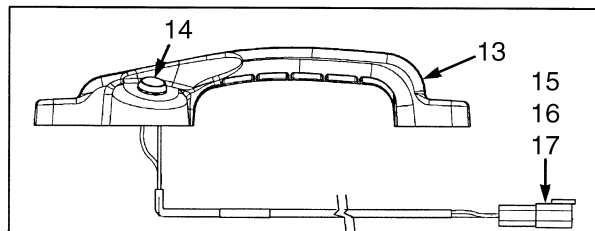

COWL MOUNT

HP120730

ITEM	PART NO.	DESCRIPTION	QTY
1	580056815	Capscrew.....	2
2	524230676	Cowl.....	1
3	580044860	Insert	2
4	580074879	Insert	7
5	580064483	Capscrew.....	7

COUNTERWEIGHTS

COUNTERWEIGHTS

ITEM	PART NO.	DESCRIPTION	QTY
1	524181656	Counterweight (40VX)	1
1	524181657	Counterweight (50VX)	1
1	524181658	Counterweight (60VX)	1
1	524181660	Counterweight (70VX)	1
1	c 524238063	Counterweight (60VX)	1
2	a 449001399	Capscrew (4 in.)	1
2	b 449001295	Capscrew (6 in.)	1
3	580002019	Washer	1
4	955400911	Lockwasher	1
5	580063959	Pin	1
6	449034061	Pin	1
7	580059365	Seal (Counterweight).....	1
8	580059366	Seal (Counterweight) (Top).....	1
9	580059363	Seal (RH).....	1
10	580059364	Seal (LH)	1
11	504240785	Fastener	4
12	925776402	Cap.....	2

FOOTNOTES:

- a** 40VX
- b** 50-70VX
- c** Use with Short Wheel Base.

OVERHEAD GUARD

OVERHEAD GUARD

ITEM	PART NO.	DESCRIPTION	QTY
1	524240423	Overhead Guard (High)	1
1	524240429	Overhead Guard (Low)	1
2	524201323	Grommet.....	2
3	580041704	Insert	2
4	524208883	Grommet.....	1
5	580036667	Grommet.....	1
6	258979300	Plug	4
7	580056667	Capscrew (M12 x 1.75 x 35).....	8
7	580051941	Capscrew (M12 x 1.75 x 40 Optional)	8
8	580056528	Nut.....	2
9	580044861	Insert	4
10	580056526	Handle (Grab).....	1
11	580056815	Capscrew.....	2
12	580051747	Handle Assembly (RH, Rear)	1
13	580050959	Handle.....	1
14	580058447	Switch (Horn)	1
15	580022893	Connector.....	1
16	505968540	Secondary Lock	1
17	505968514	Terminal (Pin).....	2
18	580058212	Capscrew.....	2
	a 524240692	Plug	1
	a 524230460	Label (Veracitor 40VX RH)	1
	a 524230461	Label (Veracitor 50VX RH)	1
	a 524230463	Label (Veracitor 60VX RH)	1
	a 524230464	Label (Veracitor 70VX RH)	1
	a 524230455	Label (40VX LH).....	1
	a 524230456	Label (50VX LH).....	1
	a 524230458	Label (60VX LH).....	1
	a 524230459	Label (70VX LH).....	1