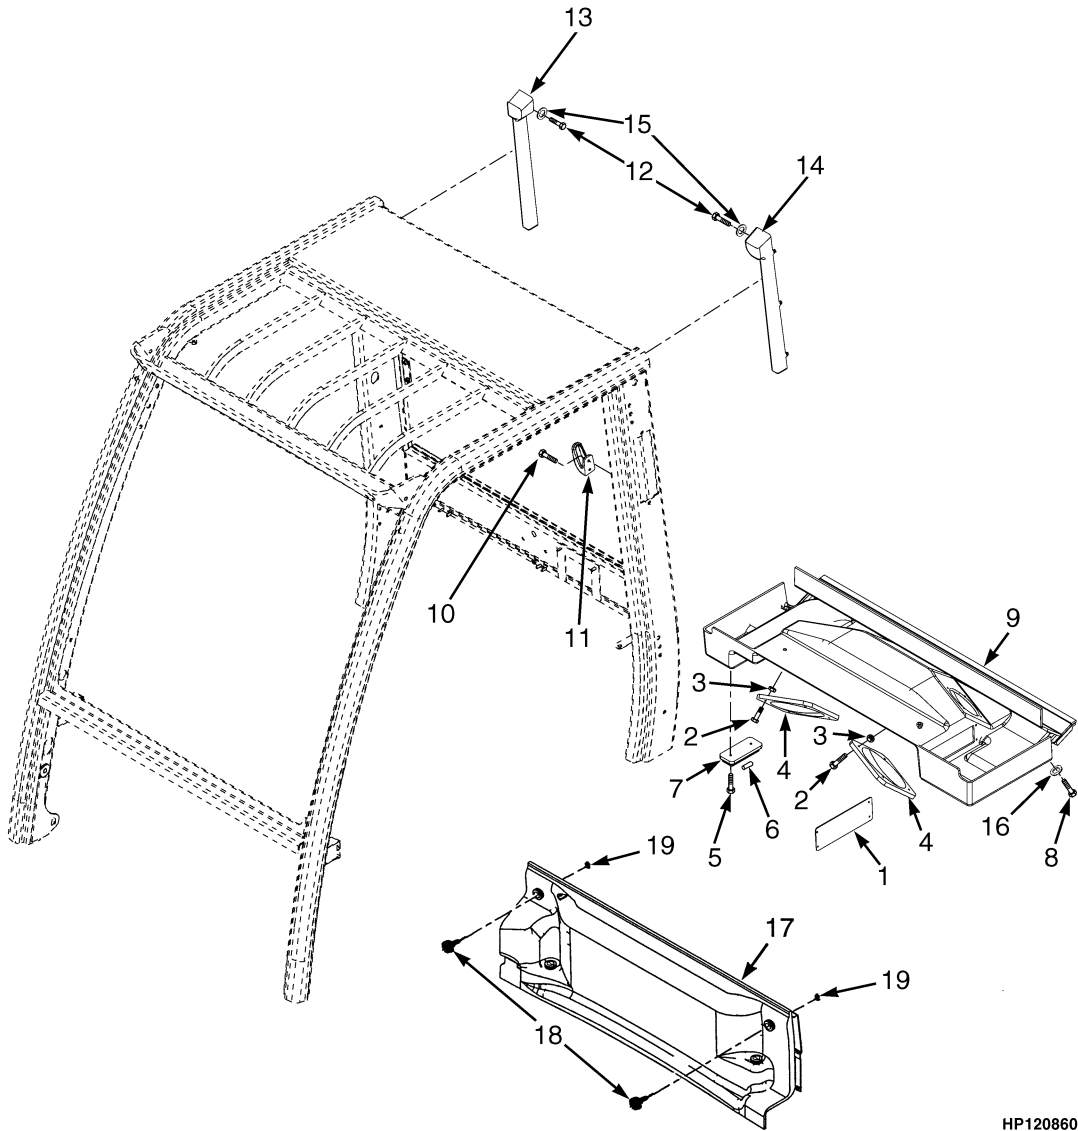

**CAB
(FRAME AND ATTACHING PARTS)**

ITEM	PART NO.	DESCRIPTION	QTY
	524275519	Cab Assembly (With Steel Doors)	1
	524275698	Cab Assembly (With PVC Doors)	1
1	580054216	Grommet	2
2	580061879	Grommet	3
3	580074206	Cover (Cable)	1
4	504226242	Washer	4
5	449001013	Capscrew	4
6	580032669	Seal	AR
7	580048511	Clip	3
8	449021003	Washer	7
9	580062146	Cover (Rear).....	1
10	580061878	Water Tank	1
11	449015002	Nut.....	2
12	580014773	Clamp.....	3
13	a 580056815	Capscrew	2
14	a	Heater Hose Bulkhead	1
14	a 580075630	Bracket.....	1
14	a 580015055	Seal.....	AR
15	580061877	Connector	2
16	580032669	Seal.....	AR
17	580067789	Seal	1
18	580014810	Nut.....	6
19	. . . . .	Frame	1
20	580062101	Wire Harness	1
21	580022776	Bolt.....	12

FOOTNOTES:

a With PVC Doors

CAB
(INTERIOR PANELS)

HP120860