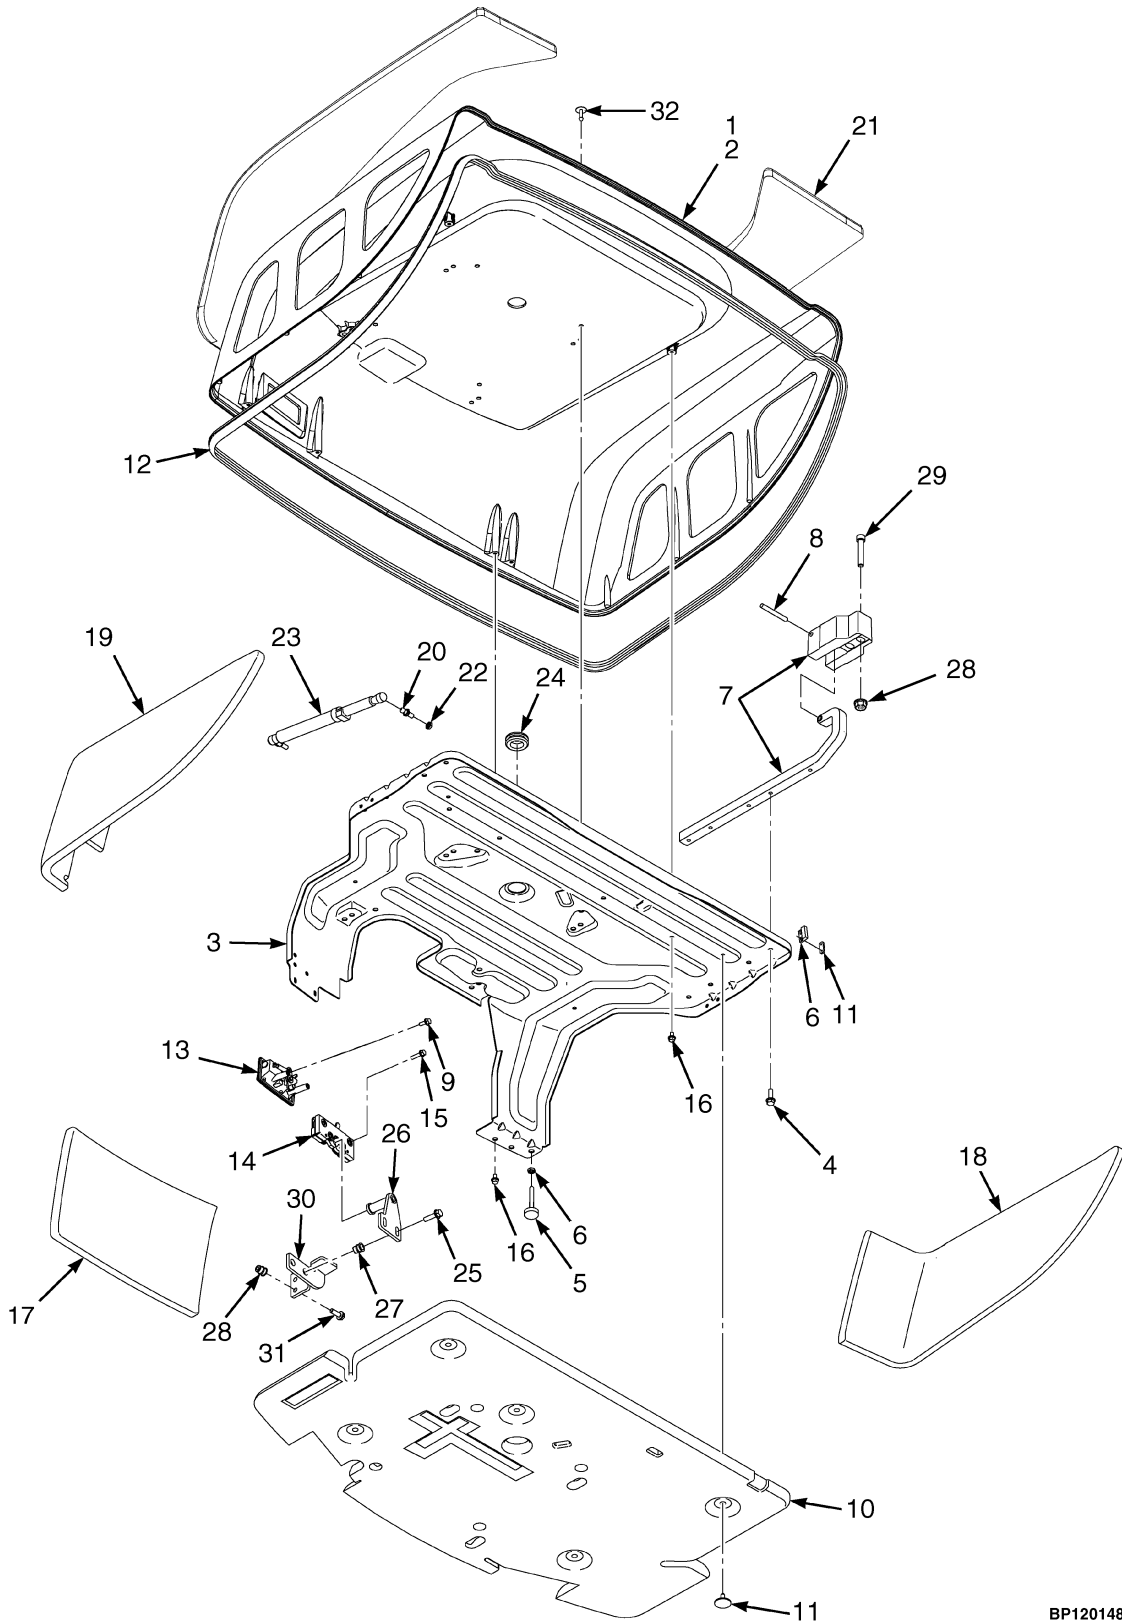

BP120148

HOOD ASSEMBLY

ITEM	PART NO.	DESCRIPTION	QTY
1	a 524256519	Hood Assembly	1
1	524256522	Hood Assembly (Vented)	1
1	b 524256520	Hood Assembly	1
2	a 524256518	Hood (Low Noise)	1
2	b 524256515	Hood	1
2	524236617	Hood (Vented)	1
3	580063960	Reinforcement Assembly	1
4	580030966	Capscrew	8
5	580058383	Bumper (Hood)	2
6	580004592	Nut	4
7	580057608	Hinge Assembly	2
8	580063963	Pin	2
9	580049011	Capscrew	2
10	580070139	Liner	1
11	518793609	Fastener	4
12	580056851	Seal	1
13	580056434	Handle	1
14	580056433	Latch Rotor	1
15	580049840	Capscrew	4
16	580039900	Capscrew	6
17	a 580065322	Liner (Front Panel) (Low Noise)	1
18	a 580065323	Liner (LH Panel) (Low Noise)	1
19	a 580065324	Liner (RH Panel) (Low Noise)	1
20	b 580049915	Ball Stud	4
20	a 580049915	Ball Stud	3
20	a 580064627	Ball Stud	1
21	580066308	Sound Liner	1
22	580004592	Nut	2
23	b 580056664	Gas Spring	2
23	a 580066569	Gas Spring (Left Hand)	1
23	a 580066568	Gas Spring (Right Hand)	1
24	580051832	Grommet	1
25	580049229	Capscrew	2
26	580057238	Striker Bolt	1
27	580027572	Nut	4
28	580044862	Insert	4
29	932202911	Capscrew	4
30	580070017	Bumper Rest	1
31	580056815	Capscrew	2
32	580049758	Fastener	8
33	580044861	Insert	2
	580058137	Plug (Not Illustrated)	1