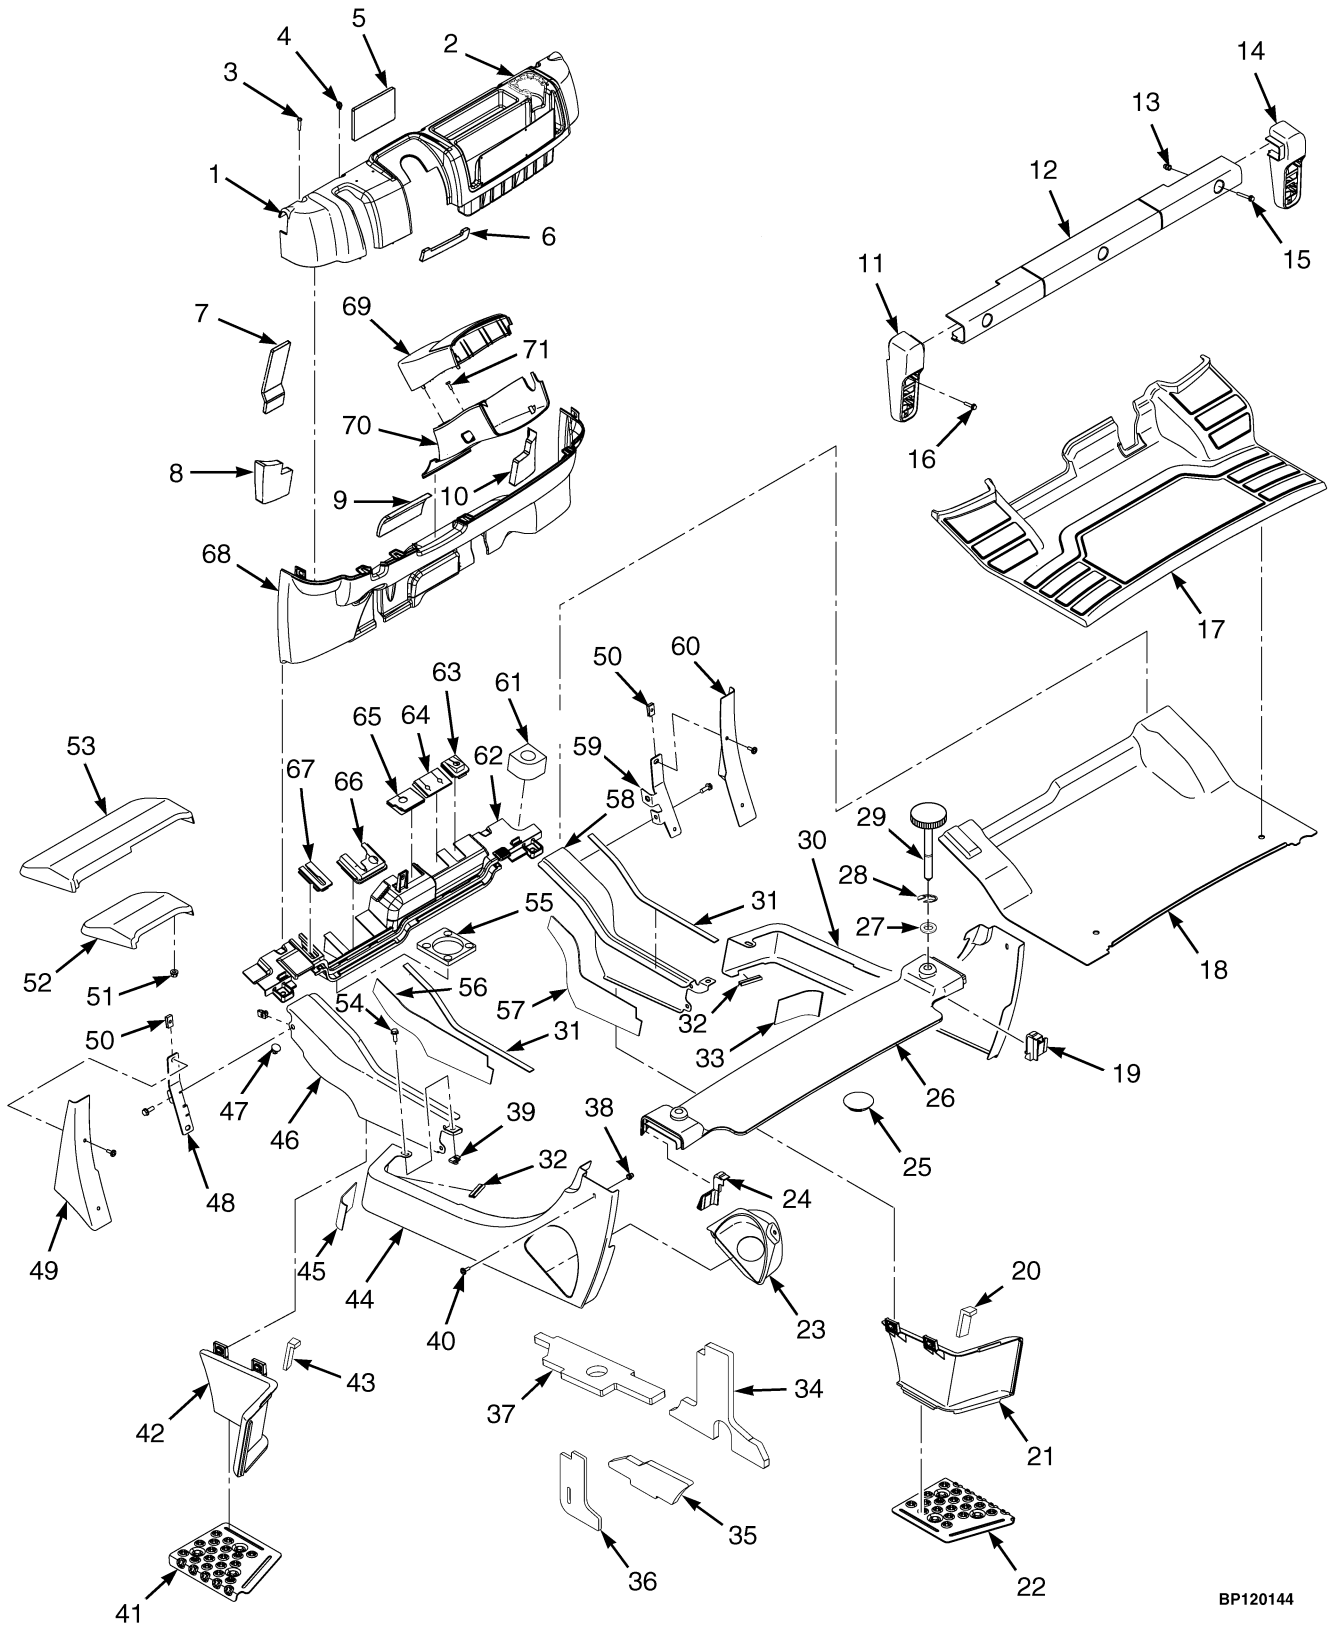

FLOORPLATES AND COVERS

BP120144

FLOORPLATES AND COVERS

KEY:

A: With Cab

B: With Overhead Guard

ITEM	PART NO.	DESCRIPTION	QTY	
			A	B
1	580052911	Dash Assembly (Manual Valve).....	1	1
1	580052912	Dash Assembly (Electronic Valve).....	1	1
2	580052409	Cup Holder.....	1	1
3	932728908	Capscrew.....	5	5
4	580046139	Clip.....	6	6
5	580068007	Sound Liner.....	1	..
6	580067860	Sound Liner.....	1	..
7	580067861	Sound Liner.....	1	..
8	580067852	Sound Liner.....	1	..
9	580067859	Sound Liner.....	1	..
10	580067858	Sound Liner.....	1	..
11	580037205	Tail Light Base (LH).....	1	1
12	580050625	Cover (Rear).....	..	1
13	580044859	Insert.....	..	8
13	580044859	Insert.....	5	..
14	580037206	Tail Light Base (RH).....	1	1
15	580041711	Capscrew.....	3	3
16	580058212	Capscrew.....	4	4
17	580052735	Floormat.....	1	1
18	580053622	Floor Plate.....	1	1
19	580049836	Plate (RH).....	1	1
20	580061746	Seal (RH).....	1	1
21	524220654	Panel (Step) (RH).....	1	1
22	580049836	Plate (RH).....	1	1
23	524149438	Splash Shield (Gasoline and Diesel).....	1	1
24	580049835	Plate (LH).....	1	1
25	925776402	Cap (LPG).....	1	1
26	524195754	Radiator Cover Assembly.....	..	1
26	580061815	Seal (LH).....	..	1
26	580061814	Seal (RH).....	..	1
27	449021001	Washer.....	..	2
28	507353800	Snap Ring.....	..	2
29	580058734	Screw.....	..	2
30	524177726	Panel (Rear) (RH).....	1	1
31	580050773	Seal.....	2	2
32	580056224	Trim Seal.....	2	2
33	580061747	Damping Sheet (RH Rear Panel).....	1	1
34	580065318	Sound Liner.....	1	..
35	580065320	Sound Liner.....	1	..
36	580065319	Sound Liner.....	1	..
37	580065316	Sound Liner.....	1	..
38	580041704	Insert.....	6	6
39	580026621	Clip Nut (Gasoline and Diesel).....	23	23
39	580026621	Clip Nut (LPG).....	21	21
40	524180729	Screw.....	6	6
41	580049835	Plate (LH).....	1	1