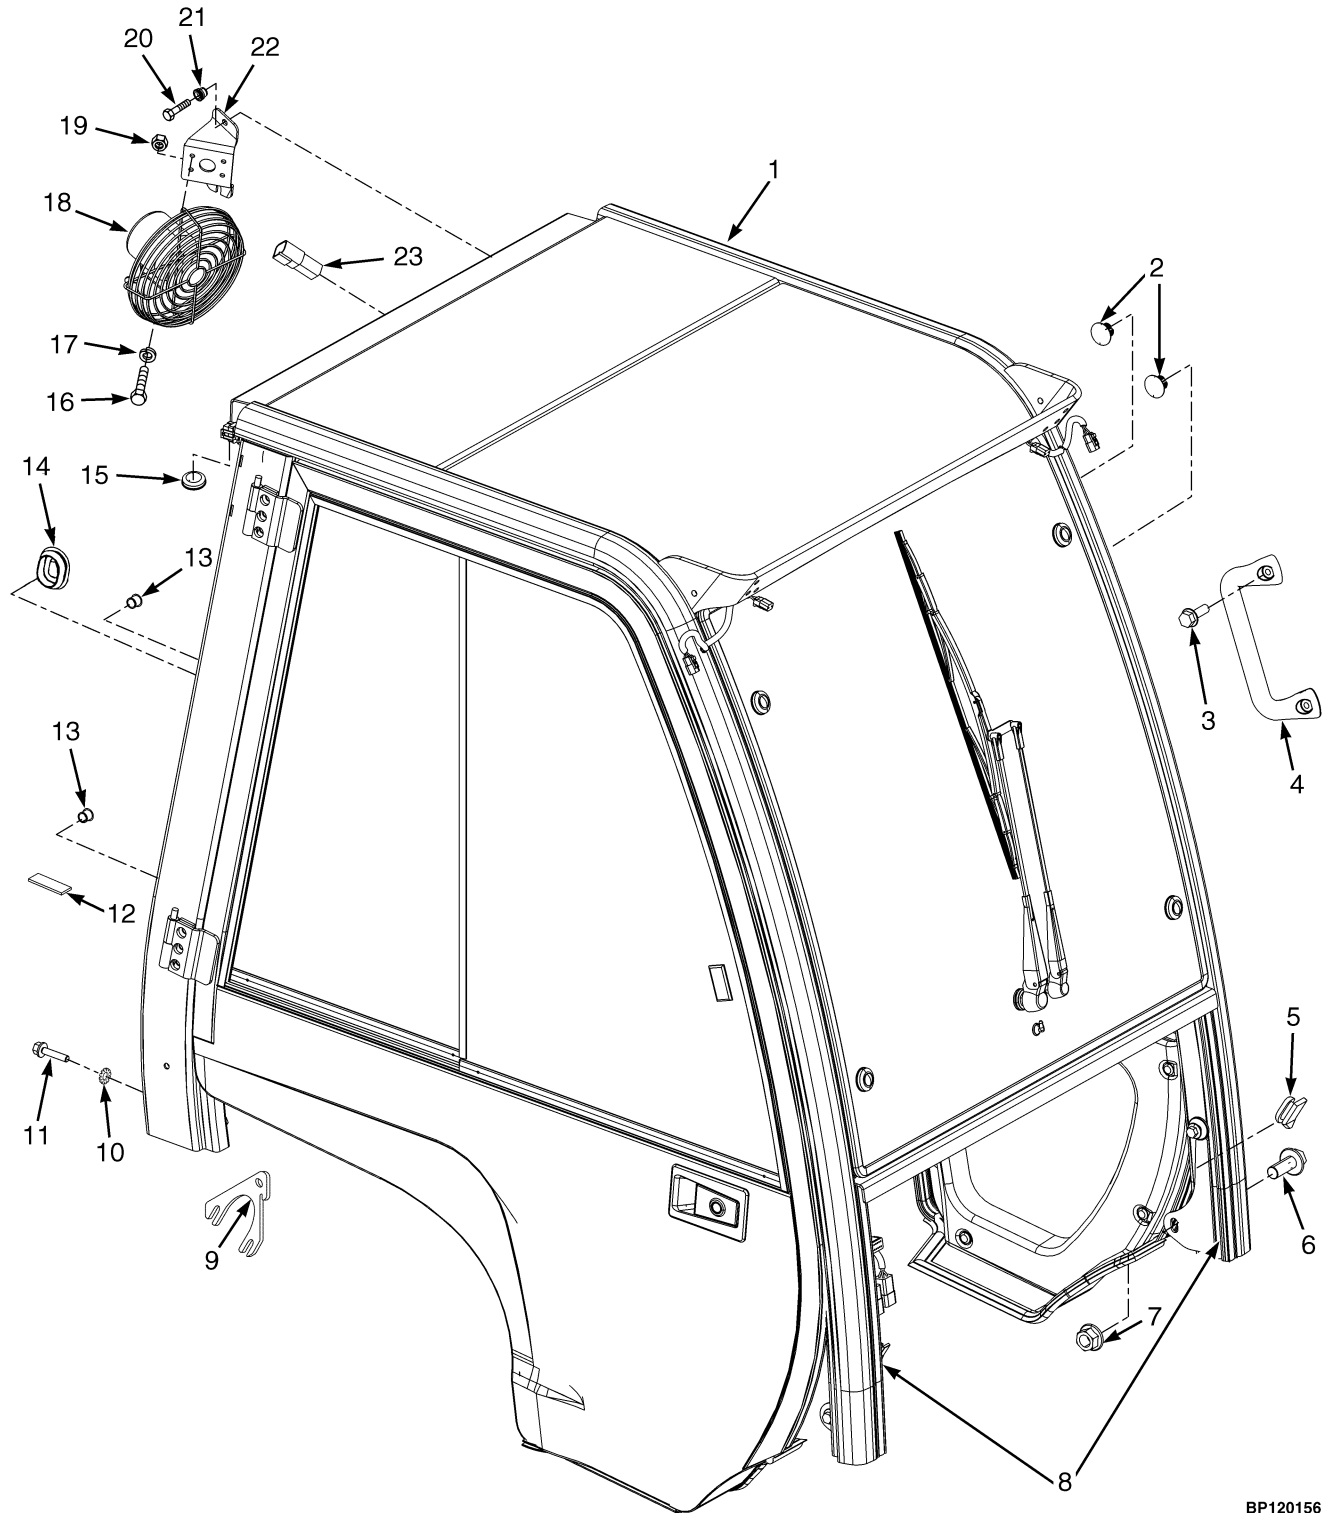

CAB
(ASSEMBLY AND ATTACHING PARTS)

BP120156

**CAB
(ASSEMBLY AND ATTACHING PARTS)**

KEY:

- **A: With Steel Doors**
- **B: With PVC Doors**

ITEM	PART NO.	DESCRIPTION	QTY	
			A	B
1	524275519	Cab Assembly (With Steel Doors)	1	..
1	524275698	Cab Assembly (With PVC Doors)	..	1
2	580059493	Plug	6	8
3	580056815	Capscrew	8	4
4	580056526	Handle (Grab)	1	1
5	580059127	Seal	2	2
6	580056667	Capscrew	8	8
7	580056528	Nut.....	2	2
8	580066768	Seal	1	2
9	580073550	Shim	AR	AR
10	940400907	Lockwasher	6	6
11	580023890	Capscrew	6	6
12	580067787	Seal (LH)	1	1
12	580067788	Seal (RH)	1	1
13	258979300	Plug	4	2
14	524240692	Plug	1	1
15	524208883	Grommet	1	1
16	580051168	Screw	4	..
17	449022019	Lockwasher	4	..
18	580026712	Fan Assembly.....	1	..
18	150024222	Fan	1	..
18	505968533	Connector	1	..
18	505968540	Secondary Lock	1	..
18	505968514	Terminal (Pin).....	2	..
19	449015012	Nut.....	4	..
20	580056815	Capscrew	2	..
21	580044861	Insert	2	..
22	580066767	Bracket	1	..
23	520038820	Connector.....	1	1
	a 580073522	Shim	AR	AR
	a 524201323	Grommet	1	1

FOOTNOTES:

- **a** Not Illustrated