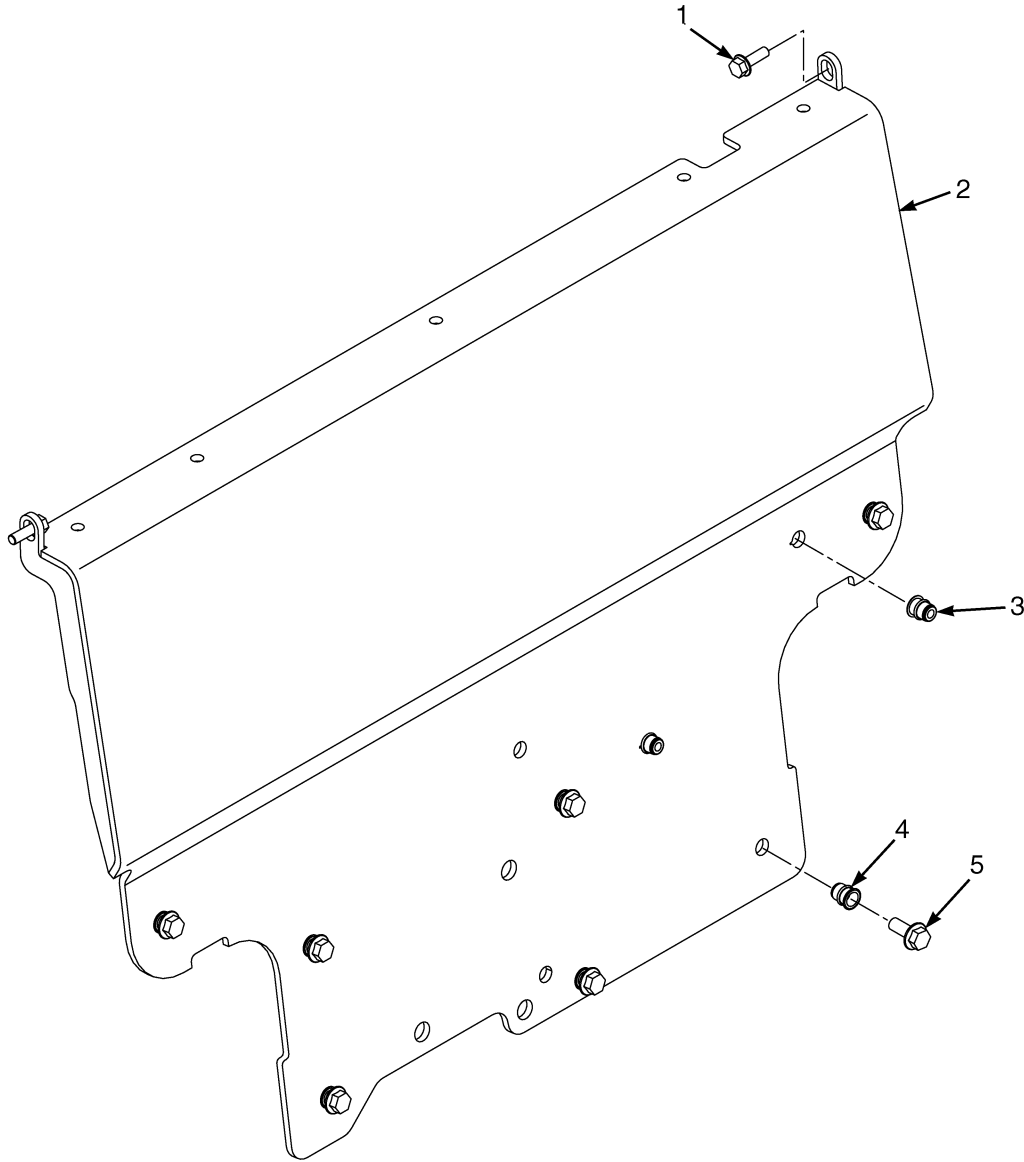

FENDER EXTENSIONS

HP120835

FENDER EXTENSIONS

ITEM	PART NO.	DESCRIPTION	QTY
1	524210176	Fender (Wide Tread) (LH).....	1
1	524210178	Fender (Dual Tread) (LH)	1
1	524210177	Fender (Wide Tread) (RH)	1
1	524210179	Fender (Dual Tread) (RH).....	1
2	580058271	Capscrew.....	8
3	932731908	Capscrew.....	2
4	580058192	Nut.....	10

COWL MOUNT

HP120730

ITEM	PART NO.	DESCRIPTION	QTY
1	580056815	Capscrew.....	2
2	524230676	Cowl.....	1
3	580044860	Insert	2
4	580074879	Insert	7
5	580064483	Capscrew.....	7

COUNTERWEIGHTS

COUNTERWEIGHTS

ITEM	PART NO.	DESCRIPTION	QTY
1	524181656	Counterweight (40VX)	1
1	524181657	Counterweight (50VX)	1
1	524181658	Counterweight (60VX)	1
1	524181660	Counterweight (70VX)	1
1	c 524238063	Counterweight (60VX)	1
2	a 449001399	Capscrew (4 in.)	1
2	b 449001295	Capscrew (6 in.)	1
3	580002019	Washer	1
4	955400911	Lockwasher	1
5	580063959	Pin	1
6	449034061	Pin	1
7	580059365	Seal (Counterweight).....	1
8	580059366	Seal (Counterweight) (Top).....	1
9	580059363	Seal (RH).....	1
10	580059364	Seal (LH)	1
11	504240785	Fastener	4
12	925776402	Cap.....	2