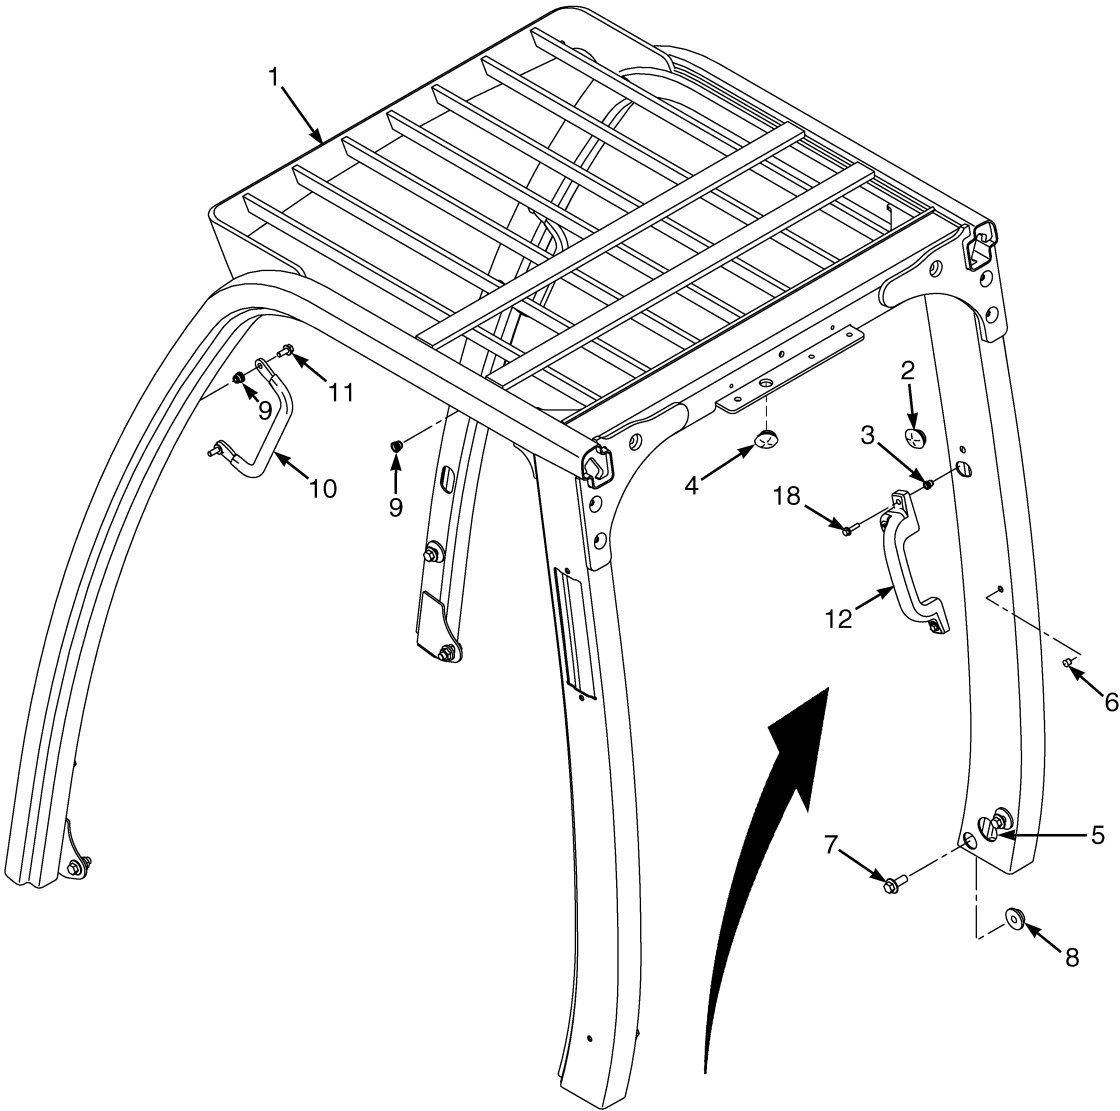

COWL MOUNT

HP120730

ITEM	PART NO.	DESCRIPTION	QTY
1	580056815	Capscrew.....	2
2	524230676	Cowl.....	1
3	580044860	Insert	2
4	580074879	Insert	7
5	580064483	Capscrew.....	7

COUNTERWEIGHTS

COUNTERWEIGHTS

ITEM	PART NO.	DESCRIPTION	QTY
1	524181656	Counterweight (40VX)	1
1	524181657	Counterweight (50VX)	1
1	524181658	Counterweight (60VX)	1
1	524181660	Counterweight (70VX)	1
1	c 524238063	Counterweight (60VX)	1
2	a 449001399	Capscrew (4 in.)	1
2	b 449001295	Capscrew (6 in.)	1
3	580002019	Washer	1
4	955400911	Lockwasher	1
5	580063959	Pin	1
6	449034061	Pin	1
7	580059365	Seal (Counterweight).....	1
8	580059366	Seal (Counterweight) (Top).....	1
9	580059363	Seal (RH).....	1
10	580059364	Seal (LH)	1
11	504240785	Fastener	4
12	925776402	Cap.....	2

FOOTNOTES:

- a** 40VX
- b** 50-70VX
- c** Use with Short Wheel Base.

OVERHEAD GUARD

OVERHEAD GUARD

ITEM	PART NO.	DESCRIPTION	QTY
1	524240423	Overhead Guard (High)	1
1	524240429	Overhead Guard (Low)	1
2	524201323	Grommet.....	2
3	580041704	Insert	2
4	524208883	Grommet.....	1
5	580036667	Grommet.....	1
6	258979300	Plug	4
7	580056667	Capscrew (M12 x 1.75 x 35).....	8
7	580051941	Capscrew (M12 x 1.75 x 40 Optional)	8
8	580056528	Nut.....	2
9	580044861	Insert	4
10	580056526	Handle (Grab).....	1
11	580056815	Capscrew.....	2
12	580051747	Handle Assembly (RH, Rear)	1
13	580050959	Handle.....	1
14	580058447	Switch (Horn)	1
15	580022893	Connector.....	1
16	505968540	Secondary Lock	1
17	505968514	Terminal (Pin).....	2
18	580058212	Capscrew.....	2
	a 524240692	Plug	1
	a 524230460	Label (Veracitor 40VX RH)	1
	a 524230461	Label (Veracitor 50VX RH)	1
	a 524230463	Label (Veracitor 60VX RH)	1
	a 524230464	Label (Veracitor 70VX RH)	1
	a 524230455	Label (40VX LH).....	1
	a 524230456	Label (50VX LH).....	1
	a 524230458	Label (60VX LH).....	1
	a 524230459	Label (70VX LH).....	1