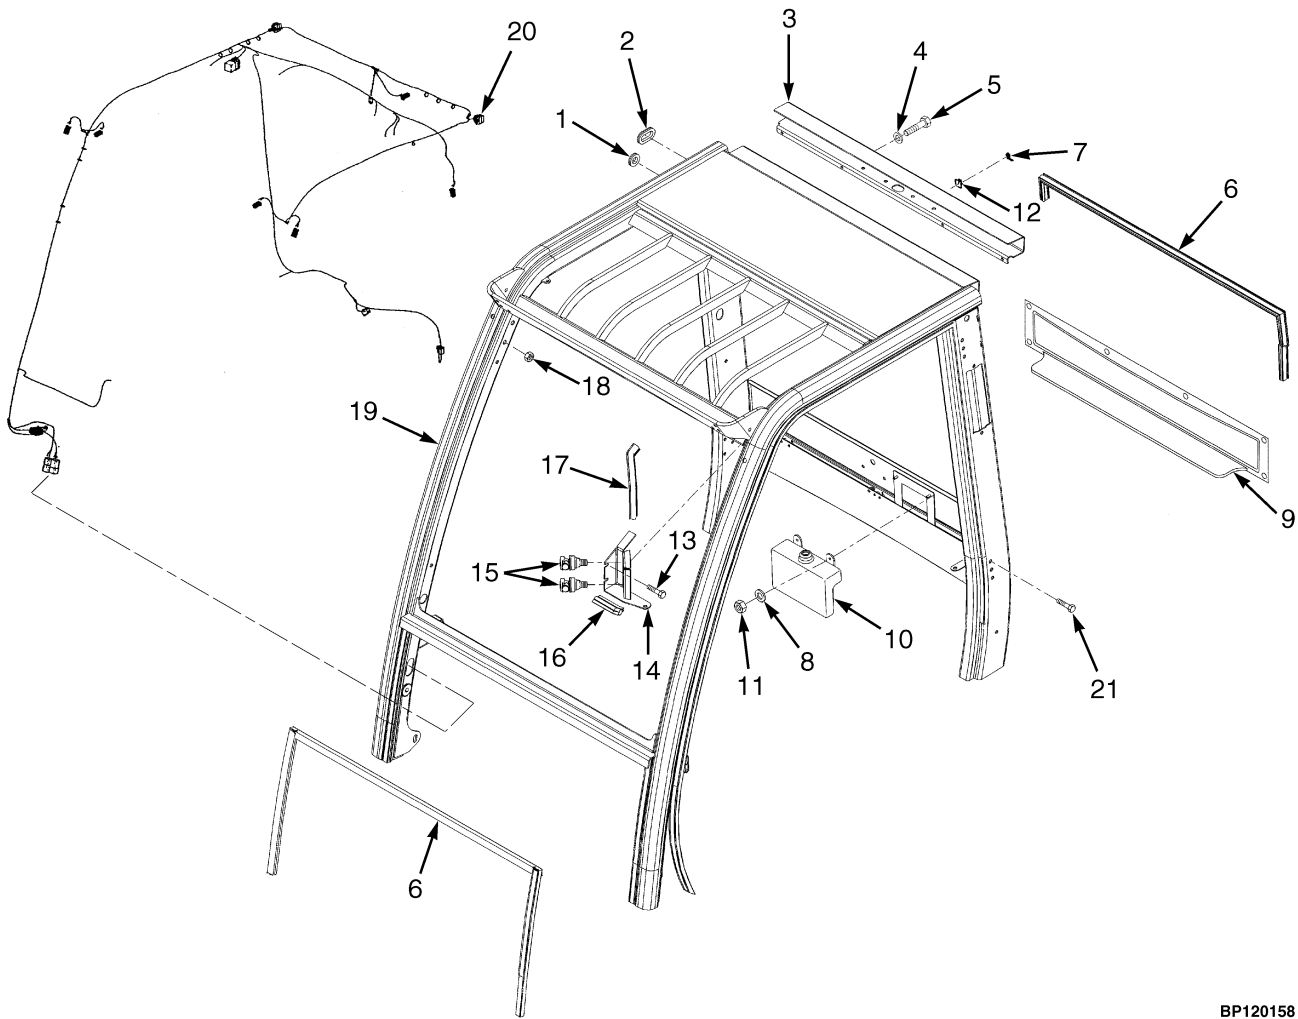

**CAB
(ASSEMBLY AND ATTACHING PARTS)**

KEY:

- **A: With Steel Doors**
- **B: With PVC Doors**

ITEM	PART NO.	DESCRIPTION	QTY	
			A	B
1	524275519	Cab Assembly (With Steel Doors)	1	..
1	524275698	Cab Assembly (With PVC Doors)	..	1
2	580059493	Plug	6	8
3	580056815	Capscrew	8	4
4	580056526	Handle (Grab)	1	1
5	580059127	Seal	2	2
6	580056667	Capscrew	8	8
7	580056528	Nut.....	2	2
8	580066768	Seal	1	2
9	580073550	Shim	AR	AR
10	940400907	Lockwasher	6	6
11	580023890	Capscrew	6	6
12	580067787	Seal (LH)	1	1
12	580067788	Seal (RH)	1	1
13	258979300	Plug	4	2
14	524240692	Plug	1	1
15	524208883	Grommet	1	1
16	580051168	Screw	4	..
17	449022019	Lockwasher	4	..
18	580026712	Fan Assembly.....	1	..
18	150024222	Fan	1	..
18	505968533	Connector	1	..
18	505968540	Secondary Lock	1	..
18	505968514	Terminal (Pin).....	2	..
19	449015012	Nut.....	4	..
20	580056815	Capscrew	2	..
21	580044861	Insert	2	..
22	580066767	Bracket	1	..
23	520038820	Connector.....	1	1
	a 580073522	Shim	AR	AR
	a 524201323	Grommet	1	1

FOOTNOTES:

- **a** Not Illustrated

CAB
(FRAME AND ATTACHING PARTS)

BP120158