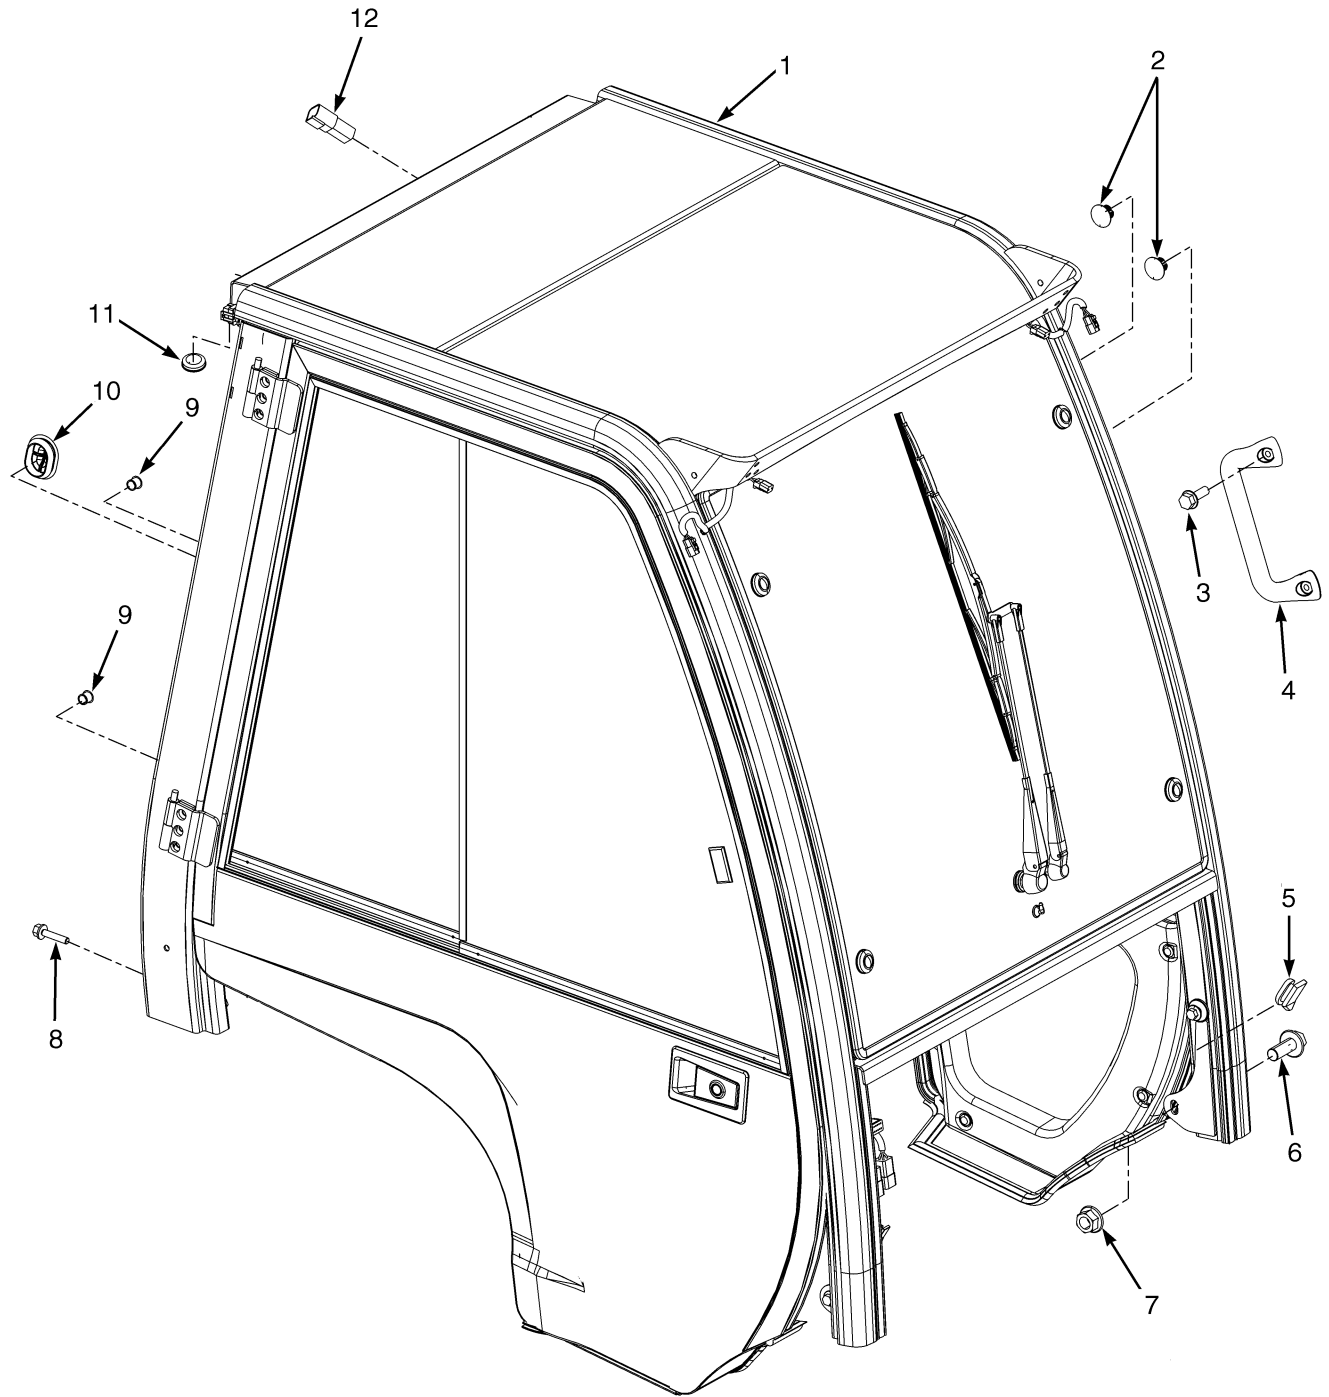

ITEM	PART NO.	DESCRIPTION	QTY
1	524240423	Overhead Guard (High)	1
1	524240429	Overhead Guard (Low)	1
2	524201323	Grommet.....	3
3	580041704	Insert	2
4	524208883	Grommet.....	1
5	580055768	Grommet.....	1
6	258979300	Plug	2
7	580056527	Capscrew.....	8
8	580056528	Nut.....	2
9	580044861	Insert	4
10	580056526	Handle (Grab).....	1
11	580056815	Capscrew.....	2
12	580051747	Handle Assembly (Assembly) (RH, Rear)	1
13	580050959	Handle.....	1
14	580058447	Switch (Horn)	1
15	580022893	Connector.....	1
16	505968540	Secondary Lock	1
17	505968514	Terminal (Pin).....	2
18	580058212	Capscrew.....	2

CAB (ASSEMBLY AND ATTACHING PARTS)

HP120858