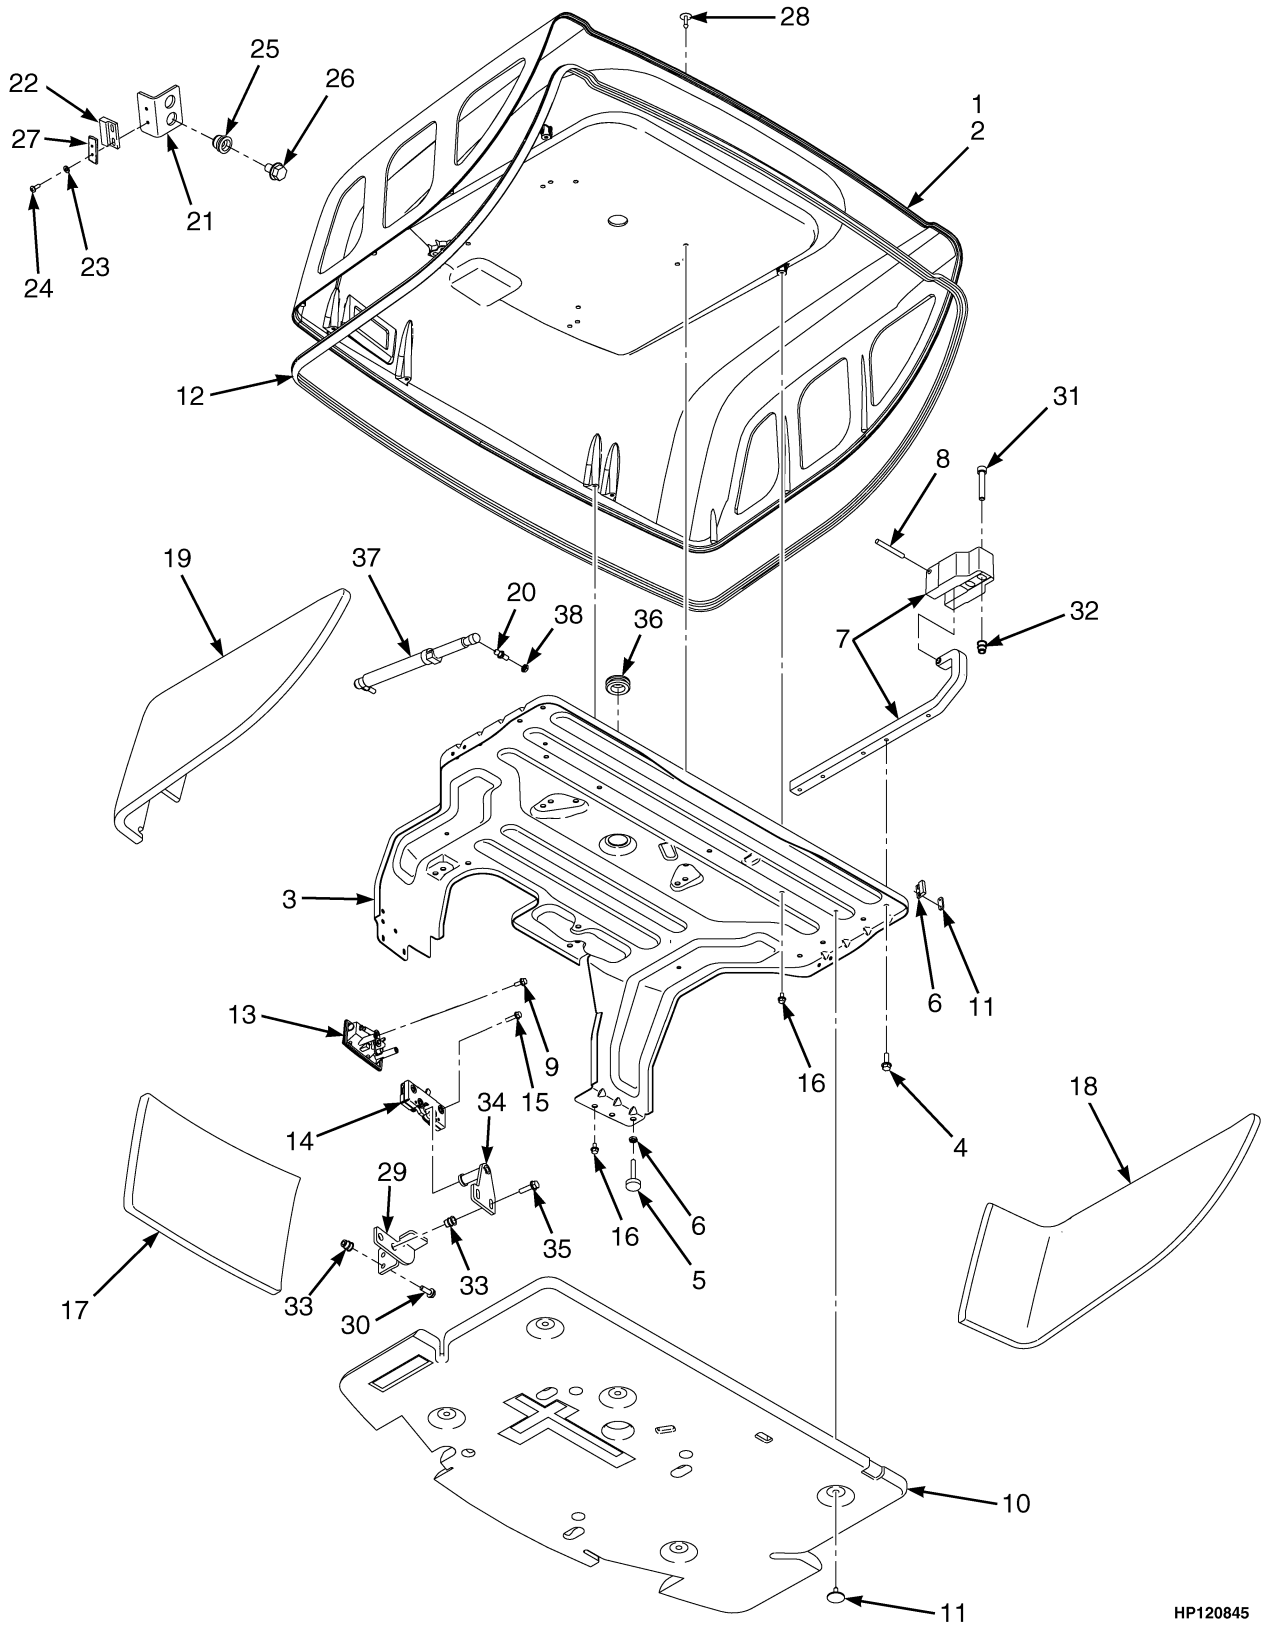

HP120845

HOOD ASSEMBLY

ITEM	PART NO.	DESCRIPTION	QTY
1	b 524232532	Hood Assembly (Low Noise)	1
1	c 524192217	Hood Assembly (Standard)	1
1	524236618	Hood Assembly (Vented)	1
1	ac 524242808	Hood Assembly (Non-Vented)	1
1	ac 524242809	Hood Assembly (Vented)	1
1	ab 524243724	Hood Assembly (Low Noise)	1
2	b 524232807	Hood (Low Noise)	1
2	c 524192885	Hood (Standard)	1
2	524236617	Hood (Vented)	1
2	ac 524242805	Hood (Non-Vented)	1
2	ac 524242807	Hood (Vented)	1
2	ab 524243723	Hood (Low Noise)	1
3	580063960	Reinforcement	1
4	580030966	Capscrew	8
5	580054194	Stop Screw	2
6	580004592	Nut	4
7	580057608	Hinge Assembly	2
8	580063963	Pin	2
9	580049011	Capscrew	2
10	580063964	Hood Liner	1
11	518793609	Fastener	4
12	580056851	Seal	1
13	580056434	Handle	1
14	580056433	Latch Rotor	1
15	580049840	Capscrew	4
16	580039900	Capscrew	6
17	b 580065322	Liner (Front Panel)	1
18	b 580065323	Liner (LH Panel)	1
19	b 580065324	Liner (RH Panel)	1
20	c 580049915	Ball Stud	4
20	b 580049915	Ball Stud	3
20	b 580064627	Ball Stud	1
21	580056665	Bracket (Hood Switch)	1
22	580051442	Magnet (Reed Switch) (Reed Switch)	1
23	940004902	Washer	4
24	449007034	Screw	4
25	580044861	Insert	2
26	580056815	Capscrew	2
27	580057864	Plate	1
28	580049758	Fastener	8
29	580063965	Cover	1
30	580056815	Capscrew	2
31	932202911	Capscrew	4
32	580044862	Insert	4
33	580044860	Insert	4
34	580057238	Striker Bolt	1
35	580049229	Capscrew	2
36	580051832	Grommet	1
37	c 580056664	Gas Spring	2
37	b 580060004	Gas Spring (LH)	1

HOOD ASSEMBLY

ITEM	PART NO.	DESCRIPTION	QTY
37	b 580060007	Gas Spring (RH).....	1
38	580004592	Nut.....	2
	a 580058137	Plug (Not Illustrated).....	1

FOOTNOTES:

- a** Use With Swivel Seat
- b** With Cab
- c** With Overhead Guard