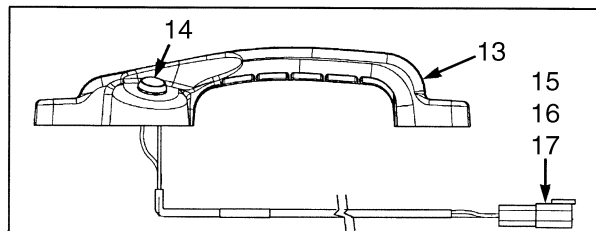

FENDER EXTENSIONS

HP120835

ITEM	PART NO.	DESCRIPTION	QTY
1	524210176	Fender (Wide Tread) (LH).....	1
1	524210178	Fender (Dual Tread) (LH)	1
1	524210177	Fender (Wide Tread) (RH)	1
1	524210179	Fender (Dual Tread) (RH).....	1
2	580058271	Capscrew.....	8
3	932731908	Capscrew.....	2
4	580058192	Nut.....	10

COWL MOUNT

HP120730

ITEM	PART NO.	DESCRIPTION	QTY
1	580056815	Capscrew.....	2
2	524230676	Cowl.....	1
3	580044860	Insert	2
4	580044862	Insert	7
5	580064483	Capscrew.....	7

COUNTERWEIGHTS

HP120833

ITEM	PART NO.	DESCRIPTION	QTY
1	524181656	Counterweight (20VX)	1
1	524181657	Counterweight (25VX)	1
1	524181658	Counterweight (30VX)	1
1	524181660	Counterweight (35VX)	1
2	a 449001399	Capscrew (101,6 mm)	1
2	b 449001295	Capscrew (152,4 mm)	1
3	580002019	Washer	1
4	955400911	Lockwasher	1
5	580063959	Pin	1
6	954513908	Pin	1
7	580059365	Seal (Counterweight).....	1
8	580059366	Seal (Counterweight) (Top).....	1
9	580059363	Seal (RH).....	1
10	580059364	Seal (LH)	1
11	580049758	Fastener	4
12	925776402	Cap.....	2

FOOTNOTES:

- a** 20VX
- b** 25-35VX

OVERHEAD GUARD

HP120756

ITEM	PART NO.	DESCRIPTION	QTY
1	524240423	Overhead Guard (High)	1
1	524240429	Overhead Guard (Low)	1
2	524201323	Grommet.....	3
3	580041704	Insert	2
4	524208883	Grommet.....	1
5	580055768	Grommet.....	1
6	258979300	Plug	2
7	580056527	Capscrew.....	8
8	580056528	Nut.....	2
9	580044861	Insert	4
10	580056526	Handle (Grab).....	1
11	580056815	Capscrew.....	2
12	580051747	Handle Assembly (Assembly) (RH, Rear)	1
13	580050959	Handle.....	1
14	580058447	Switch (Horn)	1
15	580022893	Connector.....	1
16	505968540	Secondary Lock	1
17	505968514	Terminal (Pin).....	2
18	580058212	Capscrew.....	2