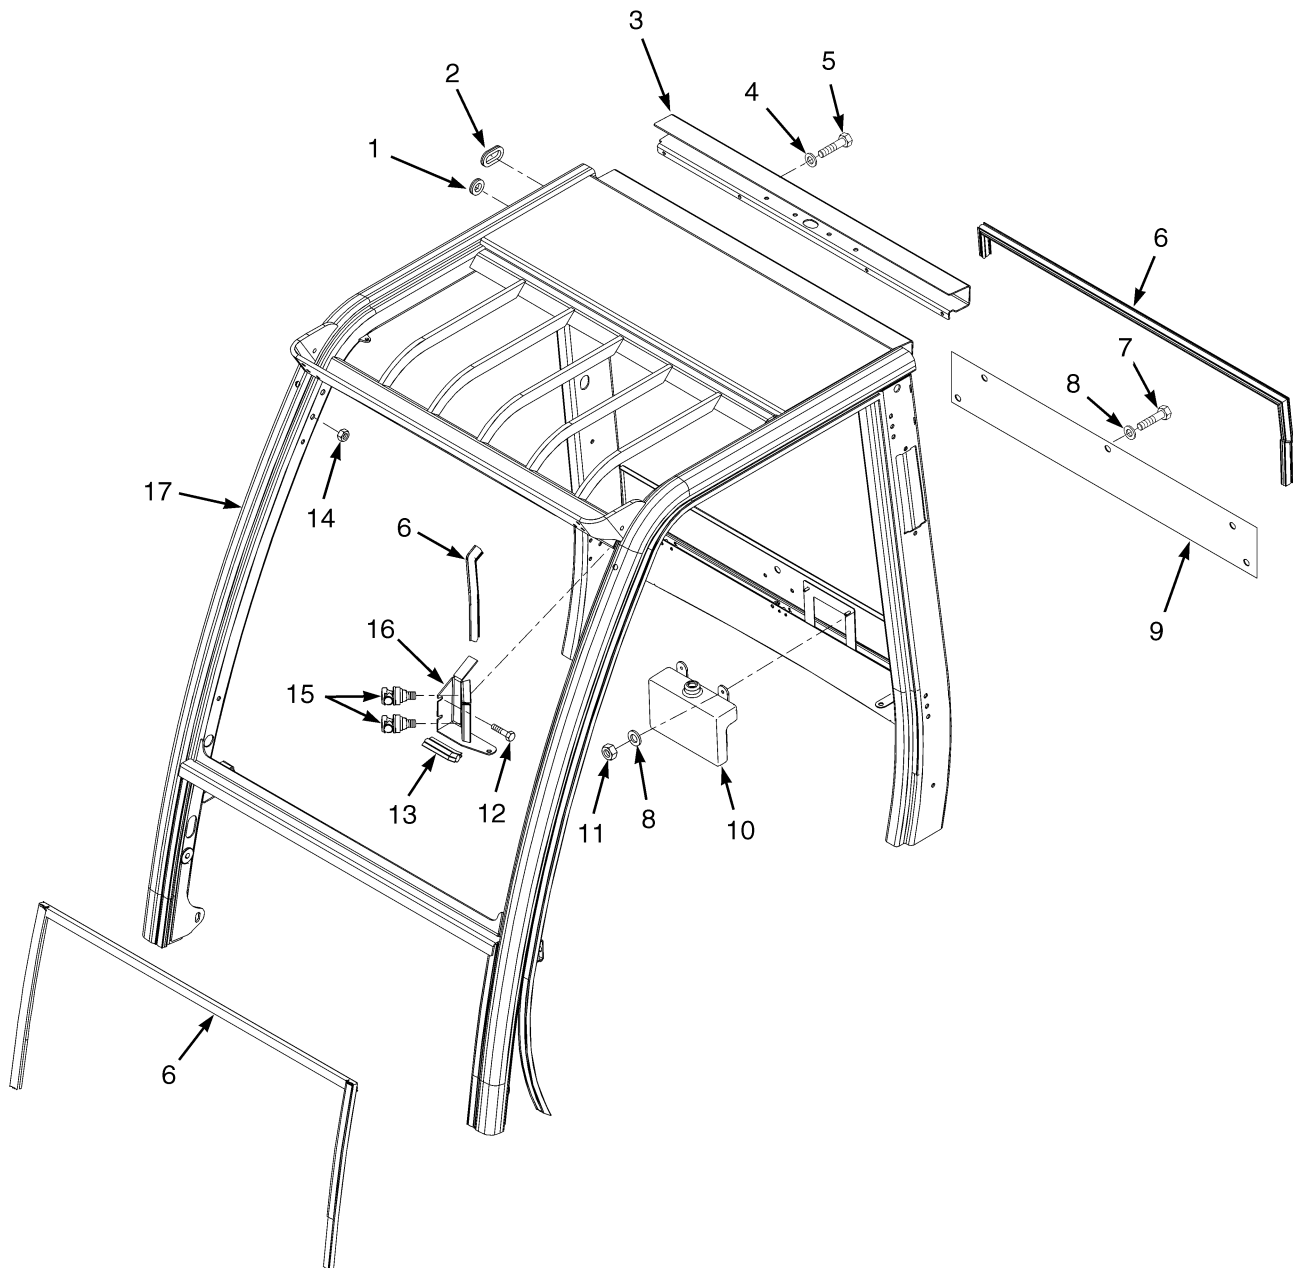

CAB
(ASSEMBLY AND ATTACHING PARTS)

ITEM	PART NO.	DESCRIPTION	QTY
1	524211730	Cab Assembly (☞ Page 1.20, ☞ Page 1.22, ☞ Page 1.24, ☞ Page 1.26, ☞ Page 1.28)	1
2	580059493	Plug	8
3	580030966	Capscrew	8
4	580056526	Handle (Grab)	1
5	580059127	Seal	2
6	580056527	Capscrew	8
7	580056528	Nut.....	2
8	580058212	Capscrew	5
9	258979300	Plug	2
10	524201323	Grommet	2
11	524208883	Grommet	1
12	520038820	Connector.....	1

CAB (FRAME AND ATTACHING PARTS)