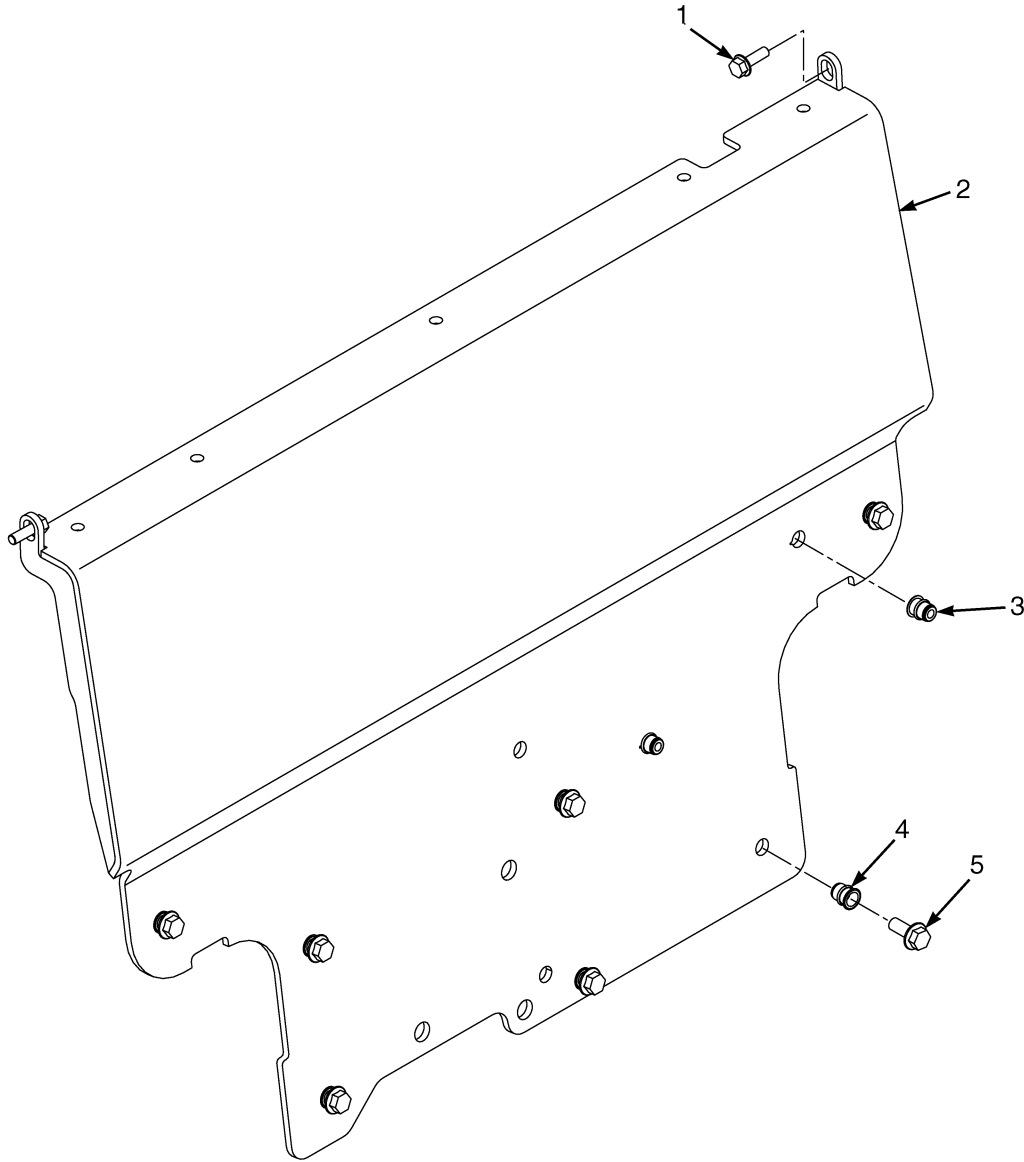

COWL MOUNT

HP120730

ITEM	PART NO.	DESCRIPTION	QTY
1	580056815	Capscrew.....	2
2	524230676	Cowl.....	1
3	580044860	Insert	2
4	580044862	Insert	7
5	580064483	Capscrew.....	7