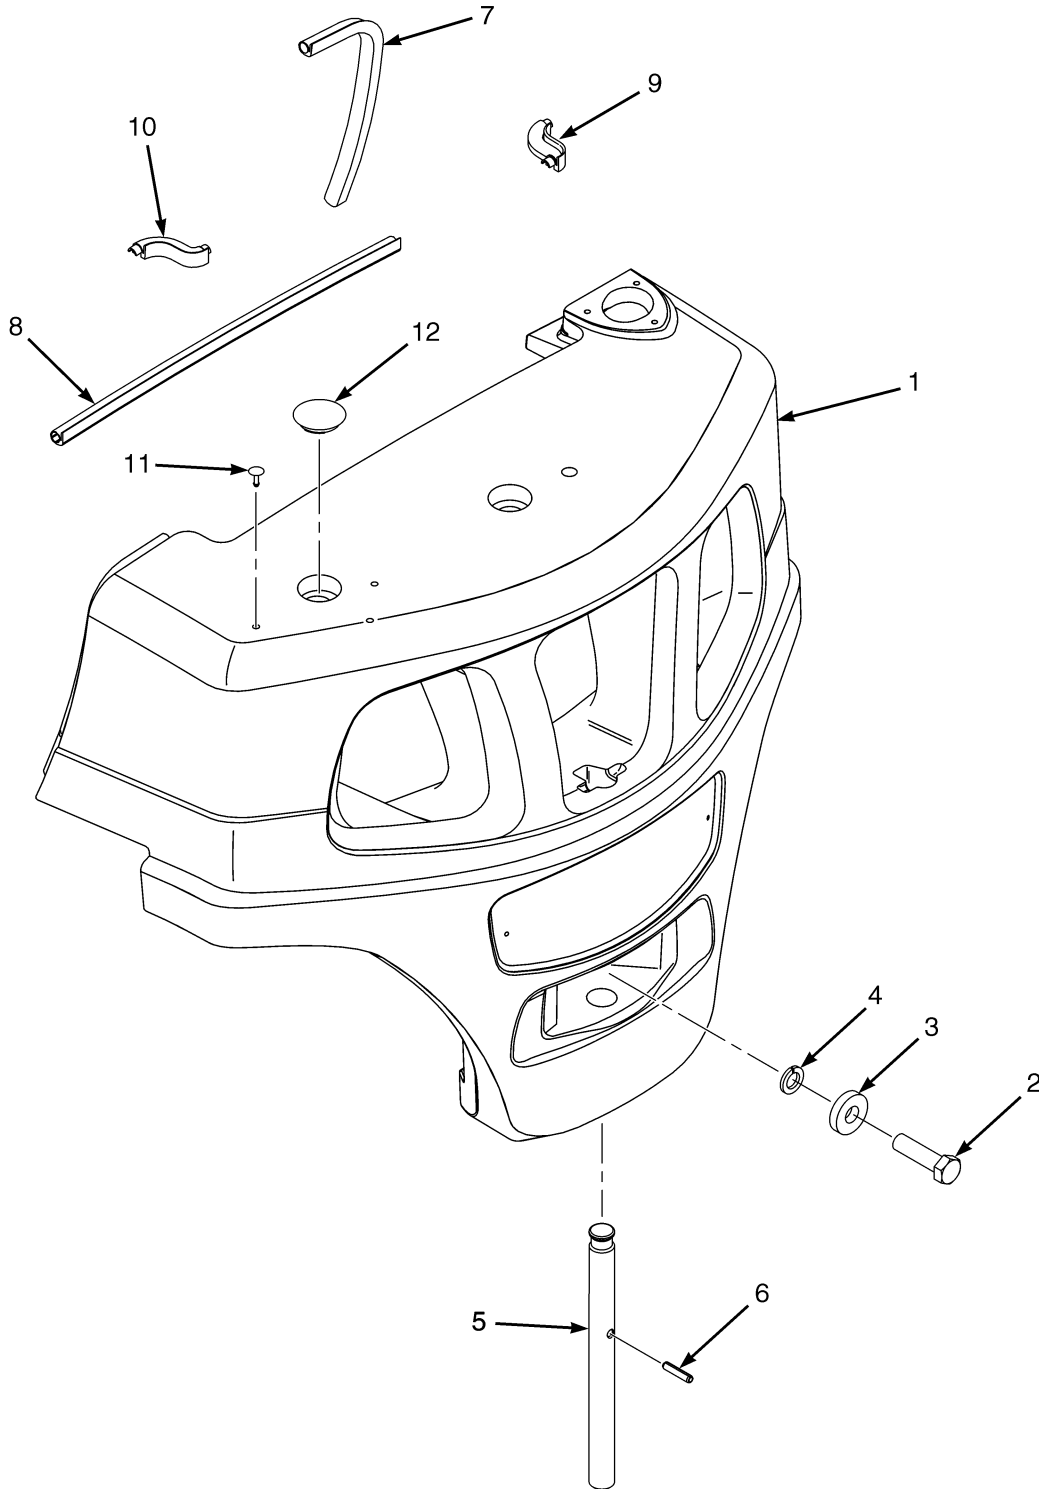

FENDER EXTENSIONS

HP120835

ITEM	PART NO.	DESCRIPTION	QTY
1	524210176	Fender (Wide Tread) (LH).....	1
1	524210178	Fender (Dual Tread) (LH)	1
1	524210177	Fender (Wide Tread) (RH)	1
1	524210179	Fender (Dual Tread) (RH).....	1
2	580058271	Capscrew.....	8
3	932731908	Capscrew.....	2
4	580058192	Nut.....	10

COWL MOUNT

HP120730

ITEM	PART NO.	DESCRIPTION	QTY
1	580056815	Capscrew.....	2
2	524230676	Cowl.....	1
3	580044860	Insert	2
4	580044862	Insert	7
5	580064483	Capscrew.....	7

COUNTERWEIGHTS

HP120833

ITEM	PART NO.	DESCRIPTION	QTY
1	524181656	Counterweight (20VX)	1
1	524181657	Counterweight (25VX)	1
1	524181658	Counterweight (30VX)	1
1	524181660	Counterweight (35VX)	1
2	a 449001399	Capscrew (101,6 mm)	1
2	b 449001295	Capscrew (152,4 mm)	1
3	580002019	Washer	1
4	955400911	Lockwasher	1
5	580063959	Pin	1
6	954513908	Pin	1
7	580059365	Seal (Counterweight).....	1
8	580059366	Seal (Counterweight) (Top).....	1
9	580059363	Seal (RH).....	1
10	580059364	Seal (LH)	1
11	580049758	Fastener	4
12	925776402	Cap.....	2