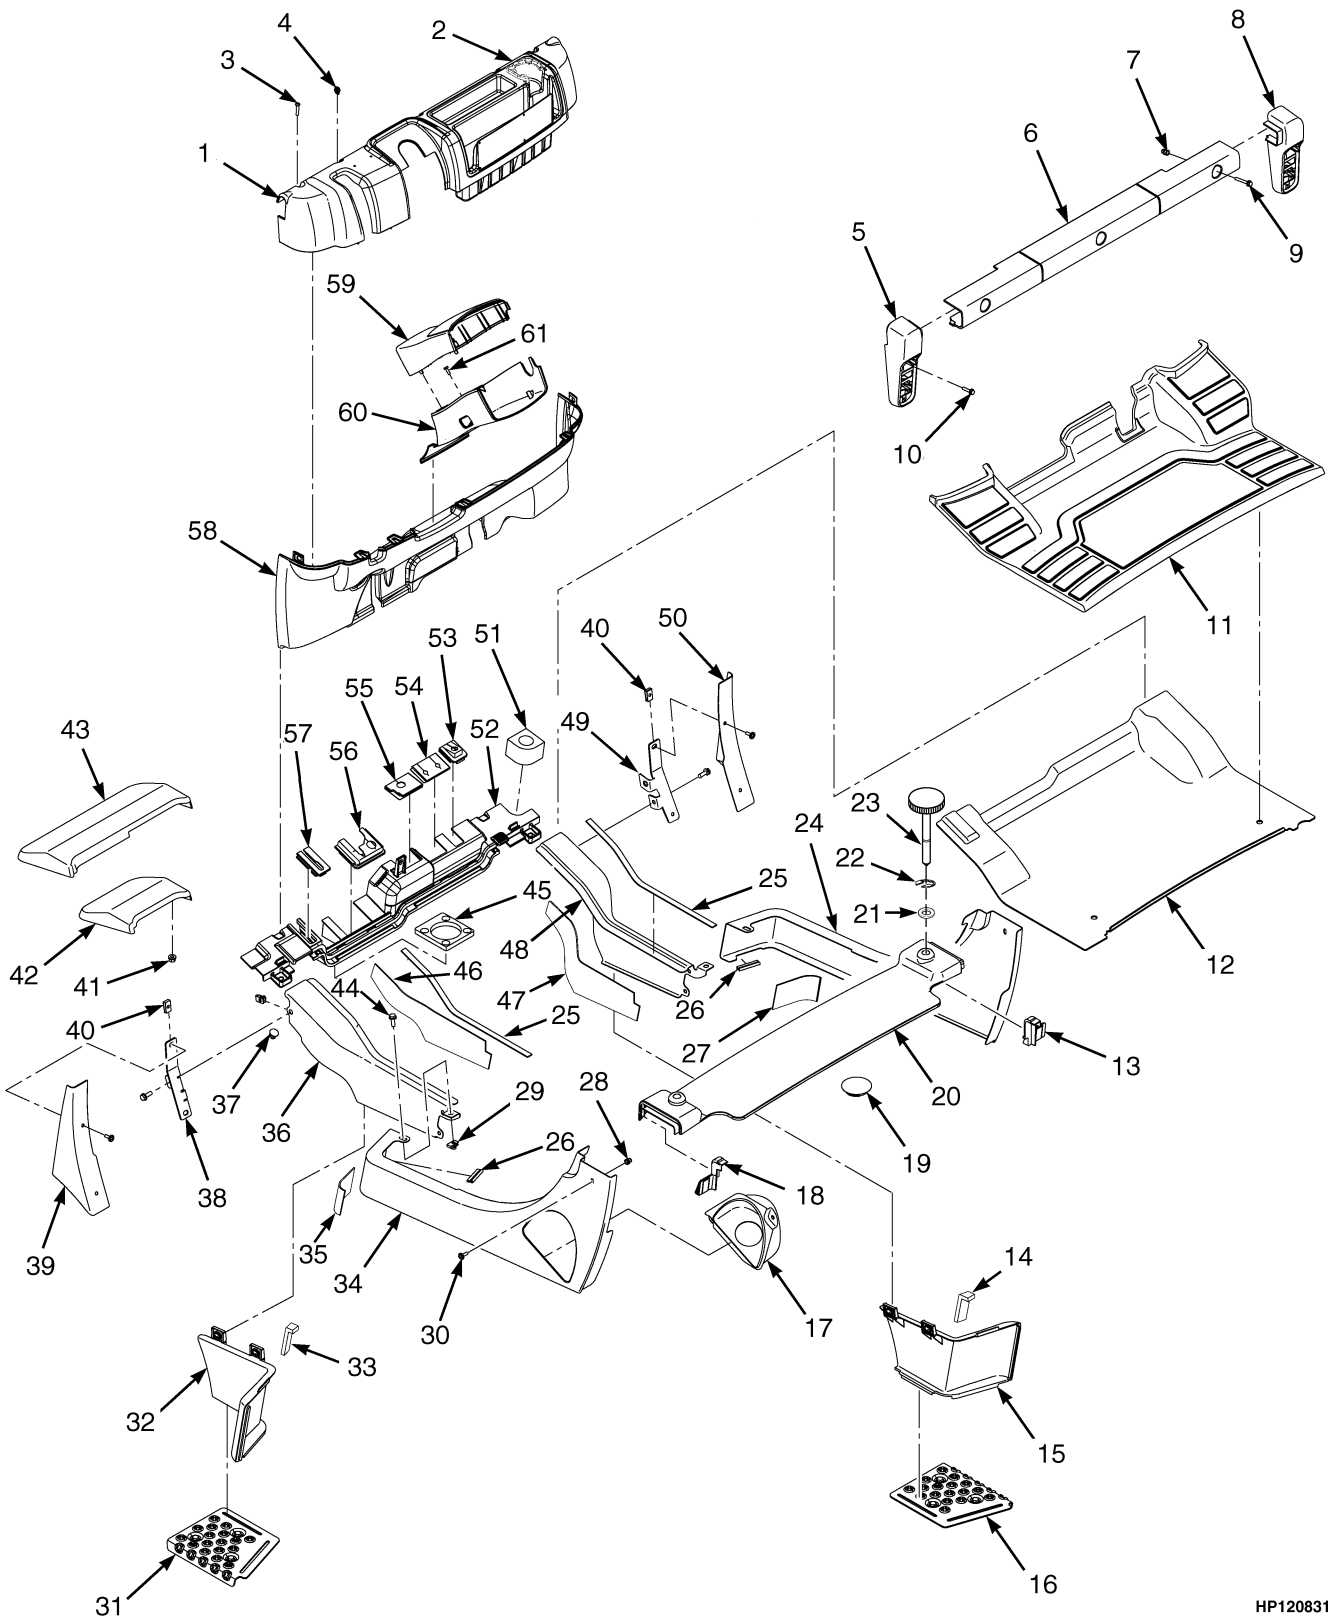

FLOOR PLATES AND COVERS

HP120831

FLOOR PLATES AND COVERS

KEY:

A: With Cab

B: With Overhead Guard

ITEM	PART NO.	DESCRIPTION	QTY	
			A	B
1	580052911	Dash Assembly (Manual Valve).....	1	1
1	580052912	Dash Assembly (Electronic Valve).....	1	1
2	580052409	Cup Holder.....	1	1
3	932728908	Capscrew.....	5	5
4	580046139	Clip.....	6	6
5	580037205	Bracket (Tail Light) (LH).....	1	1
6	580050625	Cover (Rear).....	..	1
7	580044859	Insert.....	..	8
7	580044859	Insert.....	5	..
8	580037206	Bracket (Tail Light) (RH).....	1	1
9	580041711	Capscrew.....	3	3
10	580058212	Capscrew.....	4	4
11	580052735	Floor Mat.....	1	1
12	580053622	Floor Plate.....	1	1
13	580051816	Seal Panel (RH).....	1	1
14	580061746	Seal (RH).....	1	1
15	524220654	Panel (Step) (RH).....	1	1
16	580049836	Plate (RH).....	1	1
17	524149438	Splash Shield (Diesel).....	1	1
18	580051815	Seal Panel (LH).....	1	1
19	925776402	Cap (LPG).....	1	1
20	524195754	Radiator Cover Assembly.....	..	1
20	580061815	Seal (LH).....	..	1
20	580061814	Seal (RH).....	..	1
21	449021001	Washer.....	..	2
22	507353800	Snap Ring.....	..	2
23	580036116	Screw.....	..	2
24	524177726	Panel (Rear) (RH).....	1	1
25	580050773	Seal.....	2	2
26	580056224	Trim Seal.....	2	2
27	580061747	Damping Sheet (RH Rear Panel).....	1	1
28	580041704	Insert.....	6	6
29	580026621	Clip Nut (Diesel).....	23	23
29	580026621	Clip Nut (LPG).....	21	21
30	580056530	Screw.....	6	6
31	580049835	Plate (LH).....	1	1
32	524220653	Panel (Step) (LH).....	1	1
33	580061184	Seal (LH).....	1	1
34	524177724	Panel (Rear) (LH, Diesel).....	1	1
34	524177725	Panel (Rear) (LH, LPG).....	1	1
35	580061749	Damping Sheet (LH Rear Panel).....	1	1
36	524188741	Panel (Front) (LH).....	1	1
37	524224752	Plug.....	4	4
38	580059333	Bracket (LH) (Fender Cover).....	1	1
39	524211381	Cover (LH Fender).....	1	1
40	505970526	Nut (Foldover).....	4	4