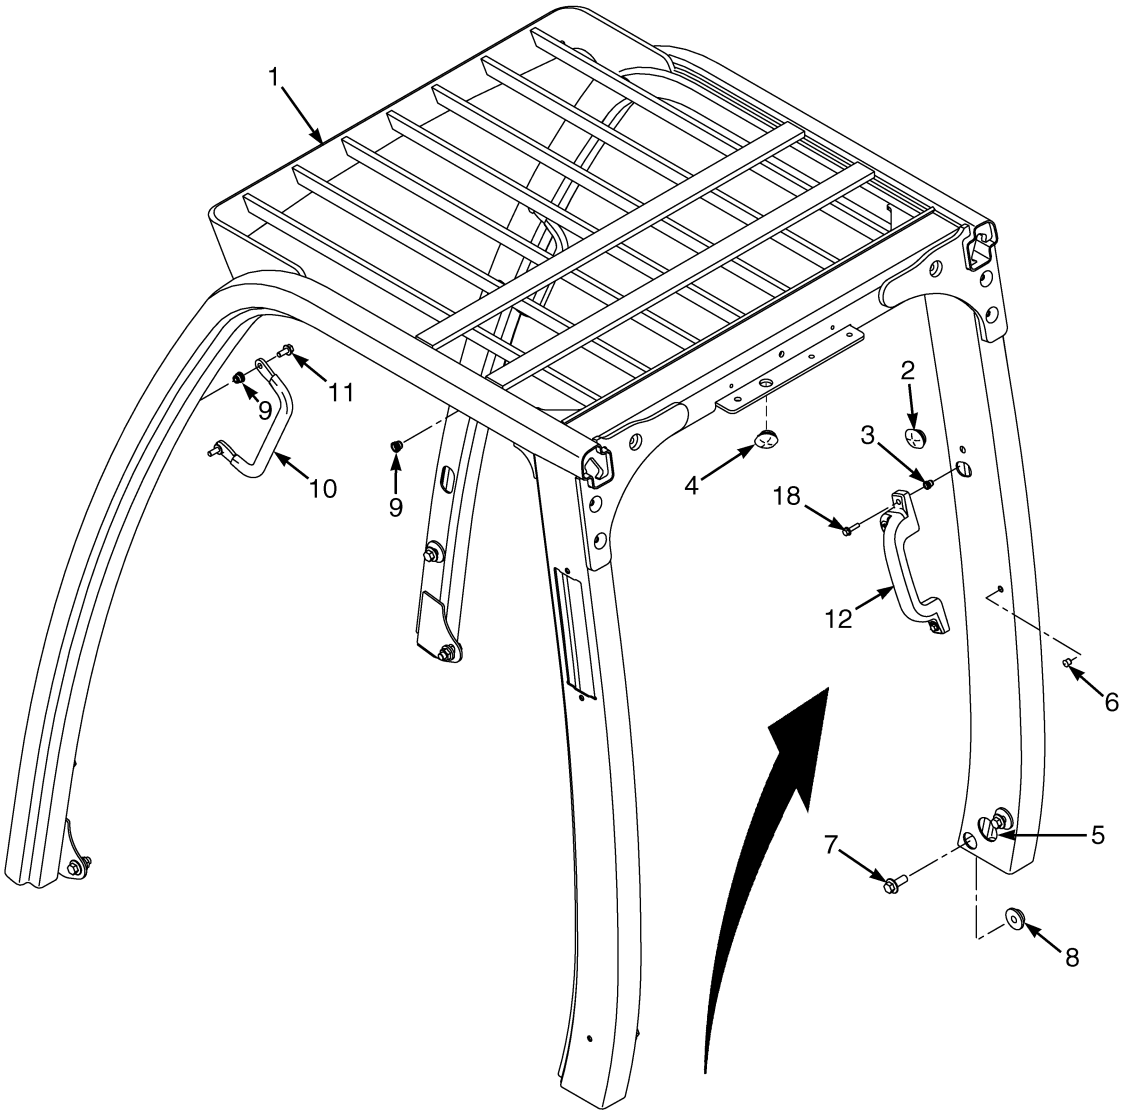

OVERHEAD GUARD

HP120756

ITEM	PART NO.	DESCRIPTION	QTY
1	524240423	Overhead Guard (High)	1
1	524240429	Overhead Guard (Low)	1
2	524201323	Grommet.....	3
3	580041704	Insert	2
4	524208883	Grommet.....	1
5	580055768	Grommet.....	1
6	258979300	Plug	2
7	580056527	Capscrew.....	8
8	580056528	Nut.....	2
9	580044861	Insert	4
10	580056526	Handle (Grab).....	1
11	580056815	Capscrew.....	2
12	580051747	Handle Assembly (Assembly) (RH, Rear)	1
13	580050959	Handle.....	1
14	580058447	Switch (Horn)	1
15	580022893	Connector.....	1
16	505968540	Secondary Lock	1
17	505968514	Terminal (Pin).....	2
18	580058212	Capscrew.....	2