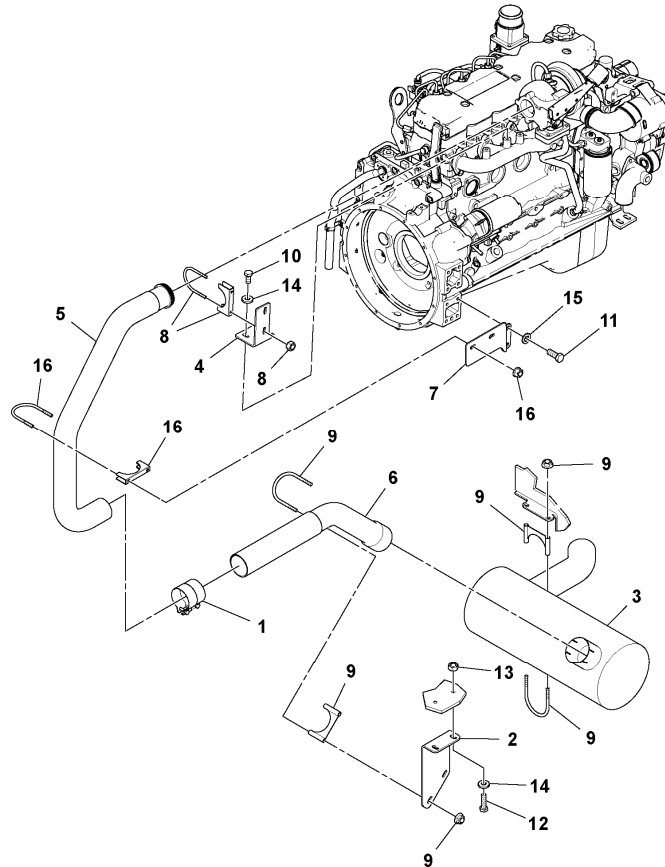

Date: 2014/1/20	Image id: 1052248	Catalogue: 2012	Model: SD200DX
Brand: Volvo	Serial: 197386-999999	Group/Section: 252/100	Title: Exhaust Installation EPROD 13843511, LPROD 12760966

Q1-Q5	Option	Option description	
Q1 13843511_0301			
Q2 12760966_0101			

Pos	Part	Q1	Q2	Q3	Q4	Q5	PS	Kit	Description	Option(s)	Remark
1	RM13093075	1							Clamp		
1	RM45795531		1						Clamp		
2	RM13169362	1	1						Bracket		
3	RM43936046	1	1						Silencer		
4	RM13418439	1	1						Bracket		
5	RM13418447	1							Exhaust pipe		
5	VOE12760513		1						Exhaust pipe		
6	RM13885900	1							Exhaust pipe		
6	VOE12760512		1						Exhaust pipe