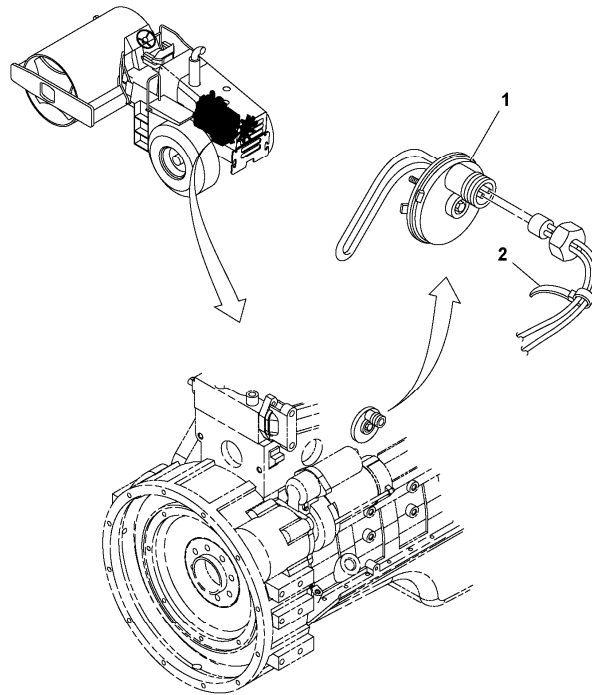

Date: 2014/1/20	Image id: 1037227	Catalogue: 20212	Model: SD200DX
Brand: Volvo	Serial: 197386-999999	Group/Section: 269/100	Title: Block Heater Installation OPTIONAL, 59118539

Section option	Kit	Option description
RM59118539		Block Heater 120 V

Q1-Q5	Option	Option description	
Q1 59118539_0101			

Pos	Part	Q1	Q2	Q3	Q4	Q5	PS	Kit	Description	Option(s)	Remark
1	RM59118521	1							Engine heater		
	VOE12740172	1							•Extension cord		(RM59144394)
2	RM95373973	REQ							Locking wire