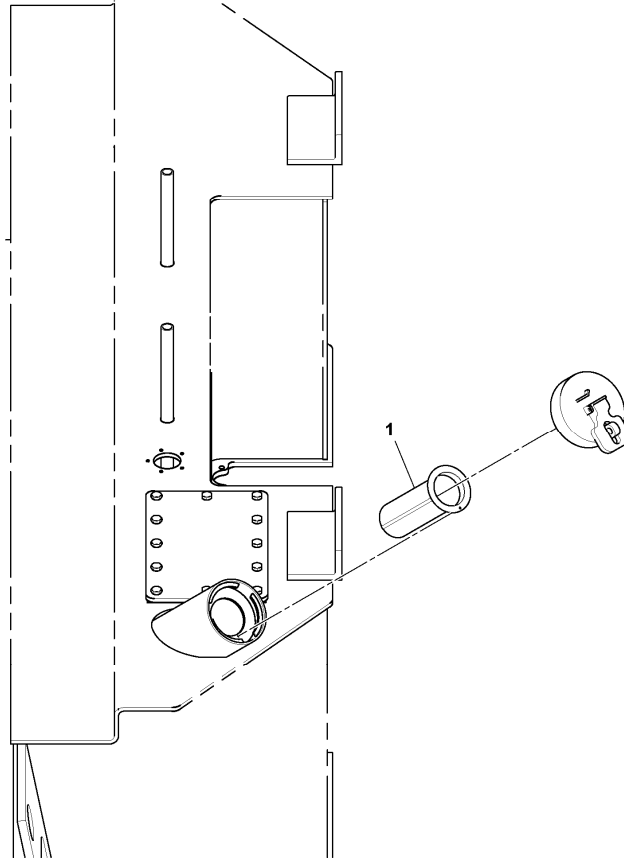

Date: 2014/1/20	Image id: 1035757	Catalogue: 20212	Model: SD200DX
Brand: Volvo	Serial: 197386-999999	Group/Section: 233/100	Title: Fuel Strainer Installation OPTIONAL, 13235015

Section option	Kit	Option description
RM13235015		Fuel Fill Strainer.

Q1-Q5	Option	Option description
Q1 13235015_0001		

Pos	Part	Q1	Q2	Q3	Q4	Q5	PS	Kit	Description	Option(s)	Remark
1	RM13235007	1							Strainer