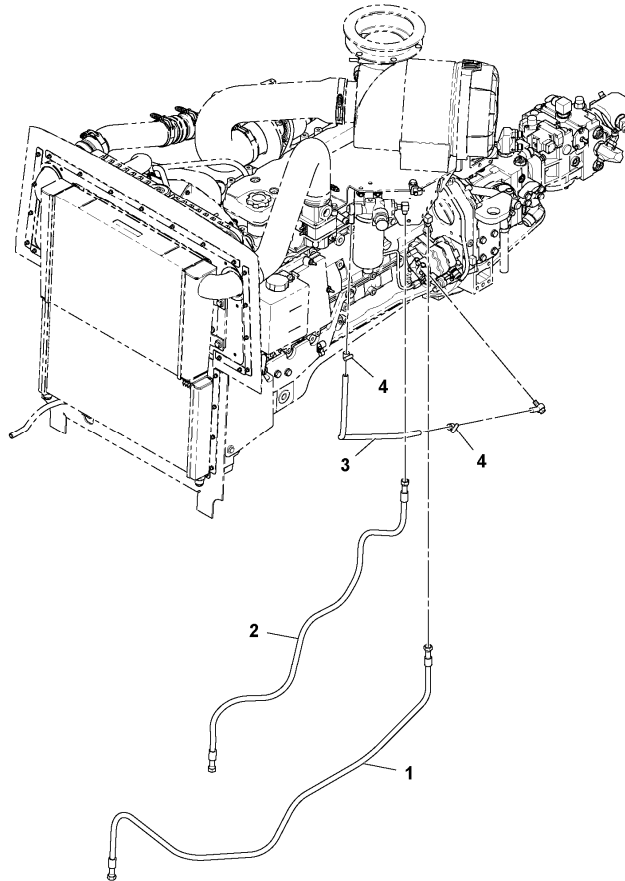

Date: 2014/1/20	Image id: 1037526	Catalogue: 20212	Model: SD200DX
Brand: Volvo	Serial: 197386-999999	Group/Section: 234/200	Title: Fuel Line Installation 19285832

Q1-Q5	Option	Option description	
Q1 19285832_0001			

Pos	Part	Q1	Q2	Q3	Q4	Q5	PS	Kit	Description	Option(s)	Remark
1	RM43876820	1							Hose assembly		
2	RM43876812	1							Hose assembly		
3	RM43800143	1					OP		Fuel hose		
4	RM50274299	2							Hose clamp