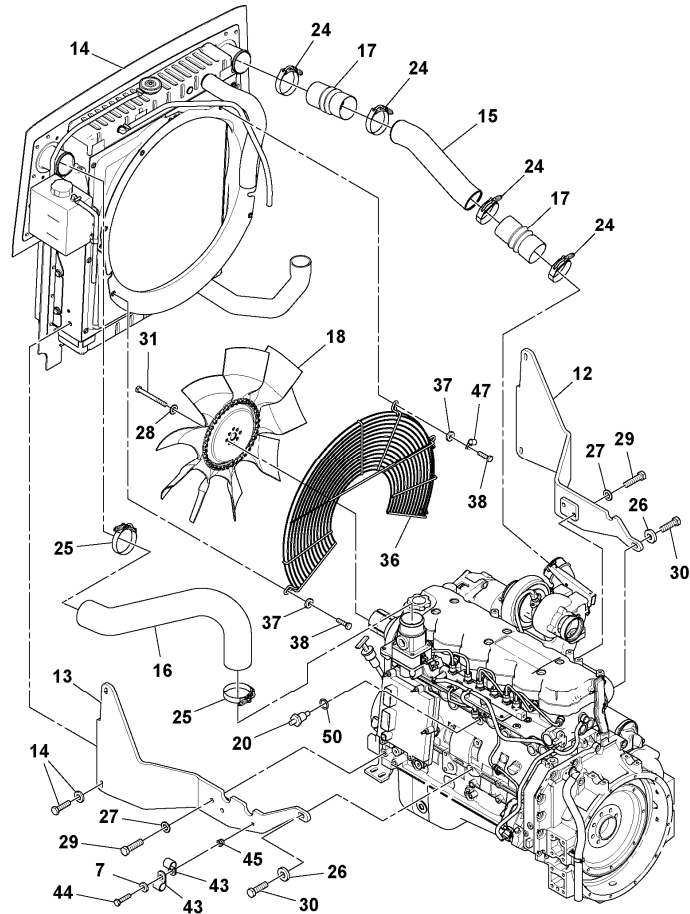

Date: 2014/1/20	Image id: 1052244	Catalogue: 20212	Model: SD200DX
Brand: Volvo	Serial: 197386-999999	Group/Section: 210/200	Title: Engine assembly 43801398_13416086

Q1-Q5	Option	Option description	
Q1 13416086_0K01			

Pos	Part	Q1	Q2	Q3	Q4	Q5	PS	Kit	Description	Option(s)	Remark
7	RM96741038	3							Washer		
12	RM13218599	1							Radiator bracket		LH
13	RM13417951	1							Bracket		RH
14		1							Oil Cooler		See ref 261/100
15	RM13417142	1							Tube		
16	RM13417118	1							Tube		
17	RM13232202	2							Connector		
18	RM13157151	1							Cooling fan suction		
20	RM19285584	1							Temperature sensor		
24	RM54680079	4							Clamp		
25	RM54680087	2							Clamp