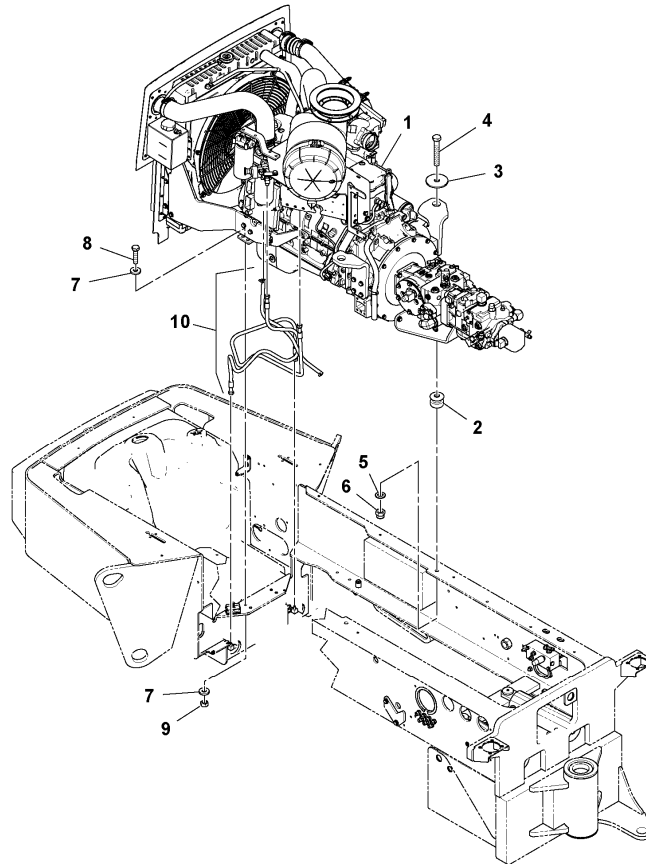

Date: <b>2014/1/20</b>	Image id: <b>1037502</b>	Catalogue: <b>20212</b>	Model: <b>SD200DX</b>
Brand: <b>Volvo</b>	Serial: <b>197386-999999</b>	Group/Section: <b>210/100</b>	Title: <b>Engine Installation 43801380_13416078</b>

Section option	Kit	Option description
RM13416078		Tier Three Engine

Q1-Q5	Option	Option description	
Q1 13416078_0101			

Pos	Part	Q1	Q2	Q3	Q4	Q5	PS	Kit	Description	Option(s)	Remark
1		1							Engine		See ref 210/150
2	RM59127720	2							Mounting plate		
3	RM58879768	2							Washer		
4	RM96704952	2							Hexagon screw		
5	RM96738612	2							Plain washer		
6	RM96704630	2							Nut		
7	RM96711833	8							Washer		
8	RM96704556	4							Hexagon screw		

9	VOE971071	4							Hexagon nut		
10		1							Fuel line		See ref 234/200

Date: <b>2014/1/20</b>	Image id: <b>1052245</b>	Catalogue: <b>20212</b>	Model: <b>SD200DX</b>
Brand: <b>Volvo</b>	Serial: <b>197386-999999</b>	Group/Section: <b>210/150</b>	Title: <b>Engine assembly 43801398_13416086</b>