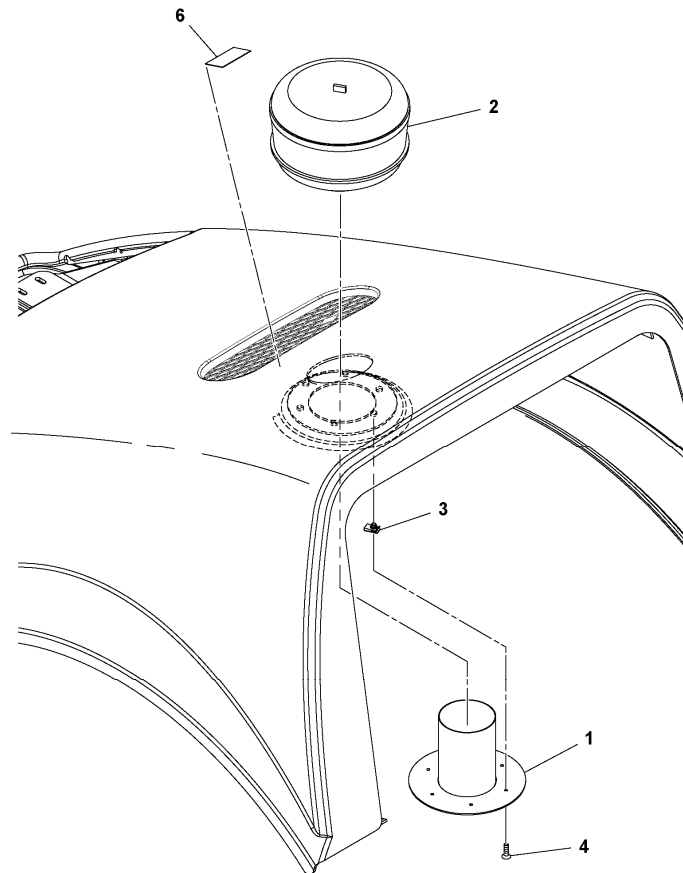

Date: 2014/1/20	Image id: 1037797	Catalogue: 20212	Model: SD200DX
Brand: Volvo	Serial: 197386-999999	Group/Section: 256/200	Title: Air Pre-cleaner Installation OPTIONAL,SD-190DX/ SD-200DX, S/N -198743, 19285709

Q1-Q5	Option	Option description	
Q1 13307319_0101			

Pos	Part	Q1	Q2	Q3	Q4	Q5	PS	Kit	Description	Option(s)	Remark
1	RM13273339	1							Mounting plate		
2	RM59081323	1							Pre-cleaner		
	RM59103259	1					SS		•Cover		
	RM58938275	1					SS		•Bowl		
	RM59103267	1					SS		•Sleeve		
	RM59103275	1					SS		•Clamp		
3	RM13186598	6							Nut		
4	RM96728506	6							Screw		
5	RM19285691	1					SS		Bonnet		See footnote 2624)
6	RM59087452	1							Decal