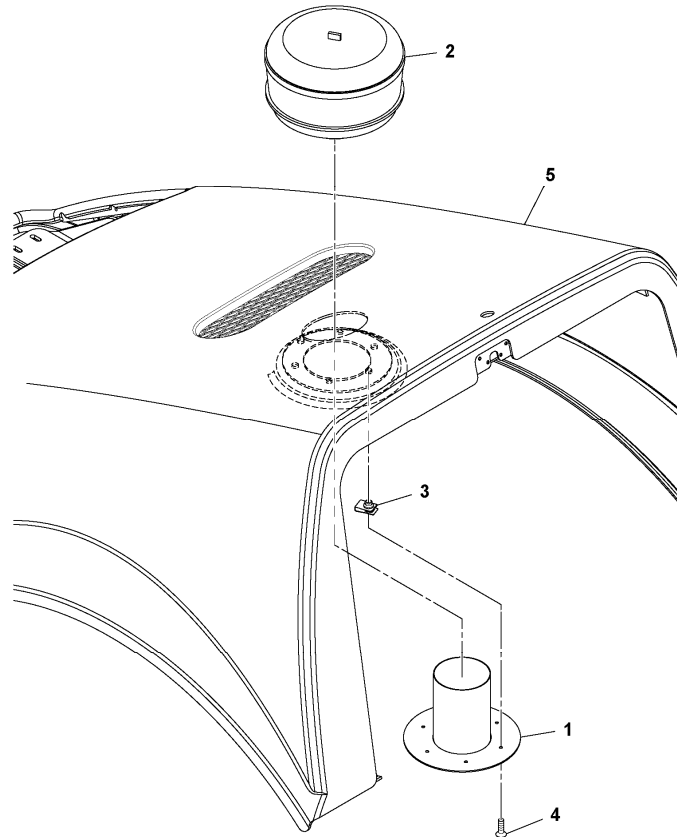

Date: 2014/1/20	Image id: 1037307	Catalogue: 20212	Model: SD200DX
Brand: Volvo	Serial: 197386-999999	Group/Section: 256/150	Title: Air Pre-cleaner Installation OPTIONAL, SD-160, S/N -198743, 13883285

Q1-Q5	Option	Option description	
Q1 13208848_0301			

Pos	Part	Q1	Q2	Q3	Q4	Q5	PS	Kit	Description	Option(s)	Remark
1	RM13273339	1							Mounting plate		
2	RM59081323	1							Pre-cleaner		
	RM59103259	1					SS		•Cover		
	RM58938275	1					SS		•Bowl		
	RM59103267	1					SS		•Sleeve		
	RM59103275	1					SS		•Clamp		
3	RM13186598	6							Nut		
4	RM96728506	6							Screw		
5	RM43931724	1							Bonnet