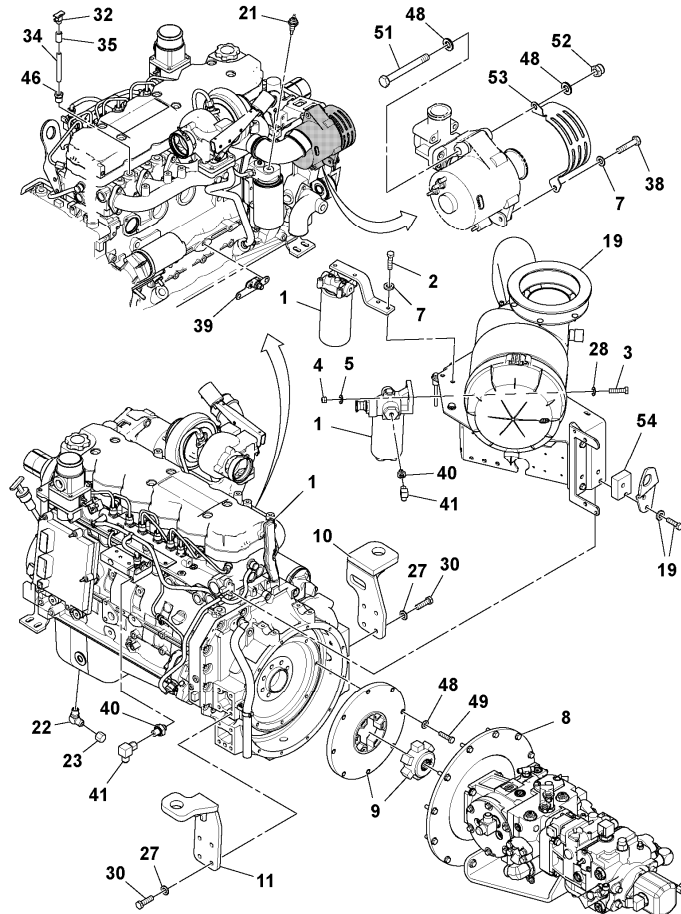

Date: <b>2014/1/20</b>	Image id: <b>1037502</b>	Catalogue: <b>20212</b>	Model: <b>SD200DX</b>
Brand: <b>Volvo</b>	Serial: <b>197386-999999</b>	Group/Section: <b>210/100</b>	Title: <b>Engine Installation 43801380_13416078</b>

Section option	Kit	Option description
RM13416078		Tier Three Engine

Q1-Q5	Option	Option description	
Q1 13416078_0101			

Pos	Part	Q1	Q2	Q3	Q4	Q5	PS	Kit	Description	Option(s)	Remark
1		1							Engine		See ref 210/150
2	RM59127720	2							Mounting plate		
3	RM58879768	2							Washer		
4	RM96704952	2							Hexagon screw		
5	RM96738612	2							Plain washer		
6	RM96704630	2							Nut		
7	RM96711833	8							Washer		
8	RM96704556	4							Hexagon screw		

9	VOE971071	4							Hexagon nut		
10		1							Fuel line		See ref 234/200

Date: <b>2014/1/20</b>	Image id: <b>1052245</b>	Catalogue: <b>20212</b>	Model: <b>SD200DX</b>
Brand: <b>Volvo</b>	Serial: <b>197386-999999</b>	Group/Section: <b>210/150</b>	Title: <b>Engine assembly 43801398_13416086</b>