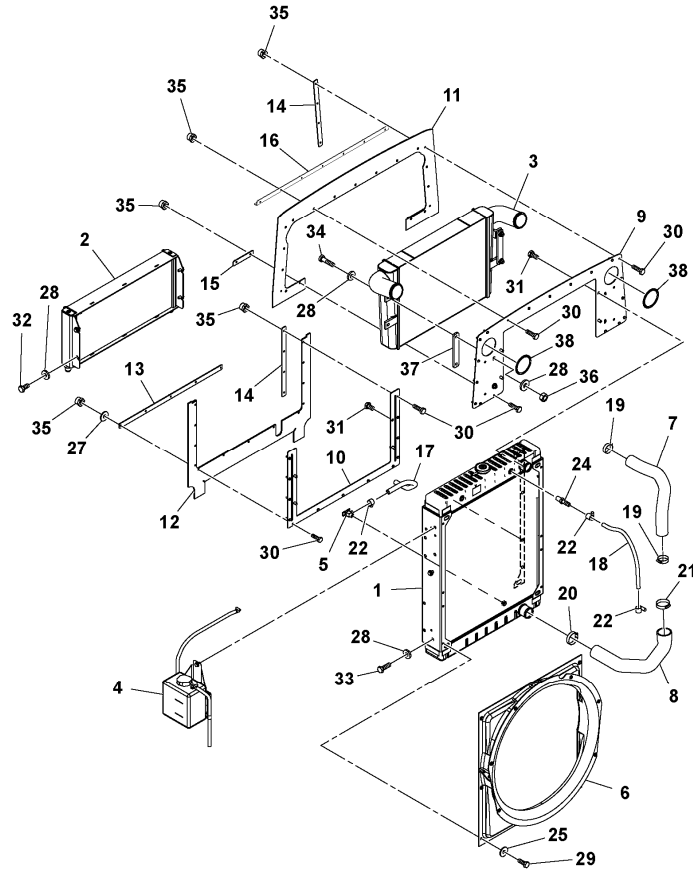

Date: 2014/1/20	Image id: 1052258	Catalogue: 2012	Model: SD200DX
Brand: Volvo	Serial: 197386-999999	Group/Section: 261/100	Title: Oil Cooler Assembly 13353081

Q1-Q5	Option	Option description	
Q1 43888031_0B01			

Pos	Part	Q1	Q2	Q3	Q4	Q5	PS	Kit	Description	Option(s)	Remark
1	RM43840180	1							Radiator		
2	RM43840198	1							Oil cooler		
3	RM43840206	1							Charge air cooler		
4		1							coolant Recovery Bottle		See ref 261/150
5	RM58848920	1							Drain		
6	RM13272547	1							Fan shroud		
7	RM13417894	1							Radiator hose		
8	RM13279666	1							Radiator hose		
9	RM13279278	1							Baffle		
10	RM13322193	1							Baffle plate