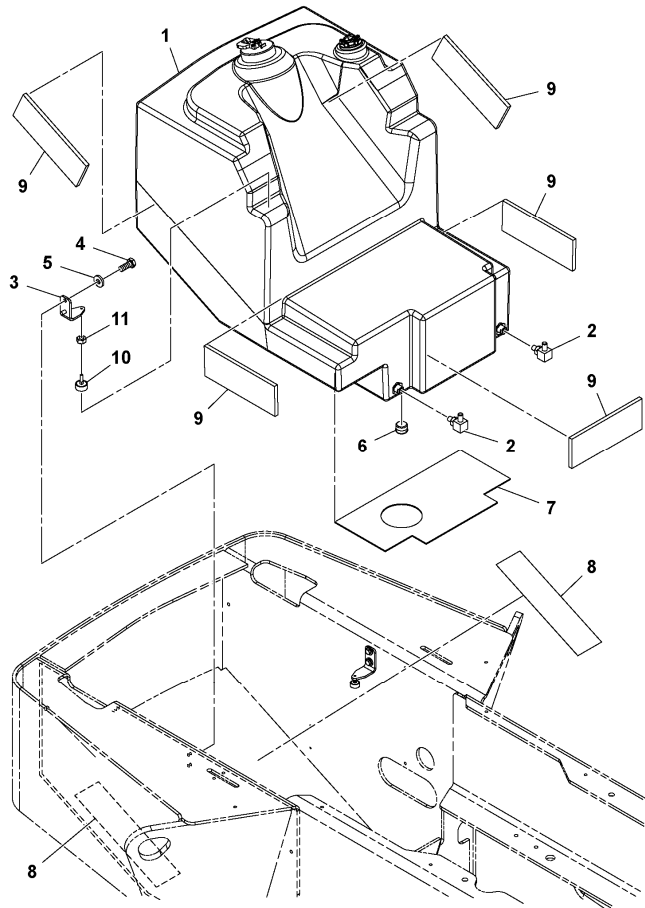

Date: 2014/1/20	Image id: 1037299	Catalogue: 20212	Model: SD200DX
Brand: Volvo	Serial: 197386-999999	Group/Section: 234/100	Title: Fuel Tank Installation 13166301

Q1-Q5	Option	Option description	
Q1 13184205_0301			

Pos	Part	Q1	Q2	Q3	Q4	Q5	PS	Kit	Description	Option(s)	Remark
1		1							Fuel tank		See ref 234/150
2	RM95329975	2							Adapter		
3	RM13418215	2							Bracket		
4	RM96702287	4							Hexagon screw		
5	RM96711833	4							Washer		
6	RM59144428	1							Magnetic plug		
7	RM19331032	1							Tank protection		
8	RM59290726	2					OP		Tape		
9	RM13184932	5					OP		Guard plate		
10	RM13418132	2							Bolt		
11	RM95922894	2							Hexagon nut