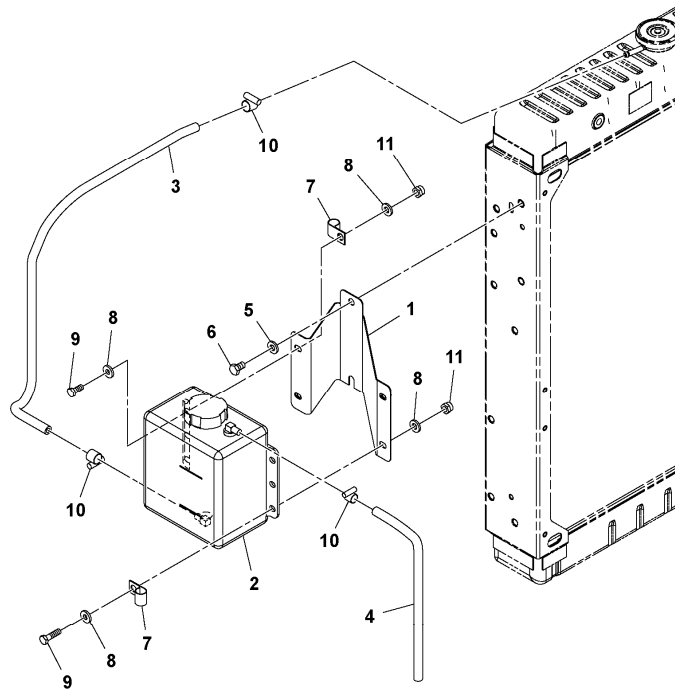

Date: 2014/1/20	Image id: 1037330	Catalogue: 20212	Model: SD200DX
Brand: Volvo	Serial: 197386-999999	Group/Section: 261/150	Title: Expansion tank 13292479

Q1-Q5	Option	Option description	
Q1 13299698_0001			

Pos	Part	Q1	Q2	Q3	Q4	Q5	PS	Kit	Description	Option(s)	Remark
1	RM43897420	1							Bracket		
2	RM58802851	1							Plastic bottle		
	RM59154807	1							•Cap		
3	RM13216734	1							Hose assembly		
4	RM59242263	1							Hose assembly		
5	RM96741046	2							Plain washer		
6	RM96702279	2							Hexagon screw		
7	RM59103598	2							Clamp		
8	RM96741038	8							Washer		
9	RM96702659	4							Hexagon screw		
10	RM50274299	3							Hose clamp