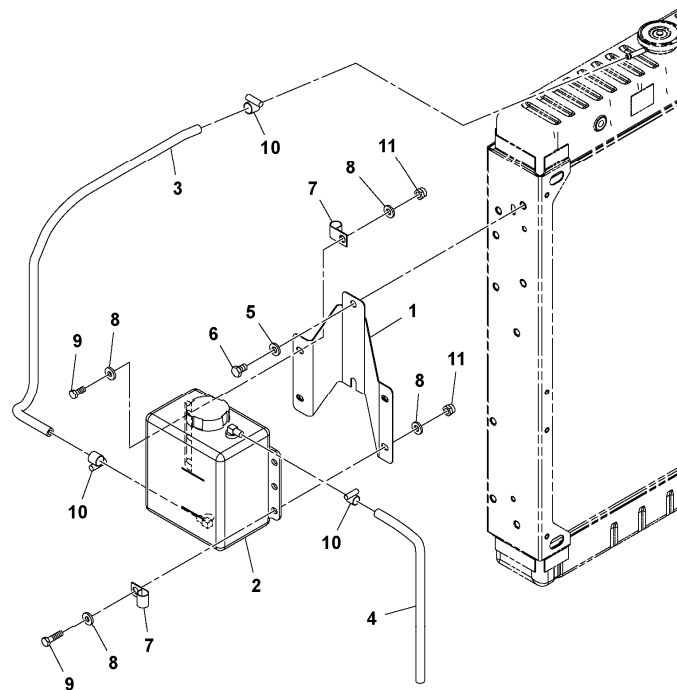

Date: 2014/1/20	Image id: 1037330	Catalogue: 20212	Model: SD190DX
Brand: Volvo	Serial: 197455-999999	Group/Section: 261/150	Title: Expansion tank 13292479

Q1-Q5	Option	Option description	
Q1 13299698_0001			

Pos	Part	Q1	Q2	Q3	Q4	Q5	PS	Kit	Description	Option(s)	Remark
1	RM43897420	1							Bracket		
2	RM58802851	1							Plastic bottle		
	RM59154807	1							•Cap		
3	RM13216734	1							Hose assembly		
4	RM59242263	1							Hose assembly		
5	RM96741046	2							Plain washer		
6	RM96702279	2							Hexagon screw		
7	RM59103598	2							Clamp		
8	RM96741038	8							Washer		
9	RM96702659	4							Hexagon screw		
10	RM50274299	3							Hose clamp