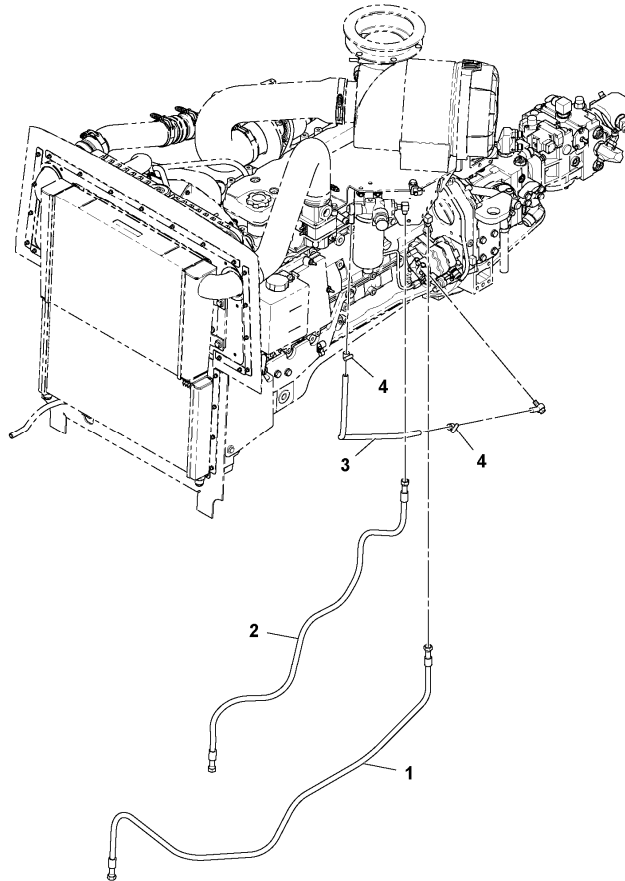

Date: 2014/1/20	Image id: 1037526	Catalogue: 20212	Model: SD190DX
Brand: Volvo	Serial: 197455-999999	Group/Section: 234/200	Title: Fuel Line Installation 19285832

Q1-Q5	Option	Option description	
Q1 19285832_0001			

Pos	Part	Q1	Q2	Q3	Q4	Q5	PS	Kit	Description	Option(s)	Remark
1	RM43876820	1							Hose assembly		
2	RM43876812	1							Hose assembly		
3	RM43800143	1						OP	Fuel hose		
4	RM50274299	2							Hose clamp