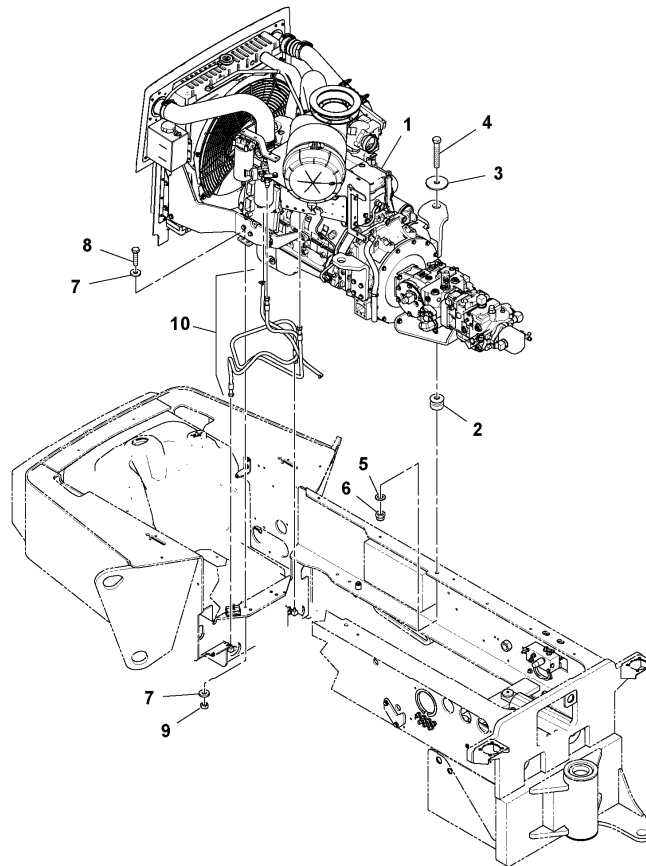

Date: <b>2014/1/20</b>	Image id: <b>1037502</b>	Catalogue: <b>20212</b>	Model: <b>SD190DX</b>
Brand: <b>Volvo</b>	Serial: <b>197455-999999</b>	Group/Section: <b>210/100</b>	Title: <b>Engine Installation 43801380_13416078</b>

Section option	Kit	Option description
RM13416078		Tier Three Engine

Q1-Q5	Option	Option description	
Q1 13416078_0101			

Pos	Part	Q1	Q2	Q3	Q4	Q5	PS	Kit	Description	Option(s)	Remark
1		1							Engine		See ref 210/150
2	RM59127720	2							Mounting plate		
3	RM58879768	2							Washer		
4	RM96704952	2							Hexagon screw		
5	RM96738612	2							Plain washer		
6	RM96704630	2							Nut		
7	RM96711833	8							Washer		
8	RM96704556	4							Hexagon screw		

9	VOE971071	4							Hexagon nut		
10		1							Fuel line		See ref 234/200

Date: <b>2014/1/20</b>	Image id: <b>1052245</b>	Catalogue: <b>2012</b>	Model: <b>SD190DX</b>
Brand: <b>Volvo</b>	Serial: <b>197455-999999</b>	Group/Section: <b>210/150</b>	Title: <b>Engine assembly 43801398_13416086</b>