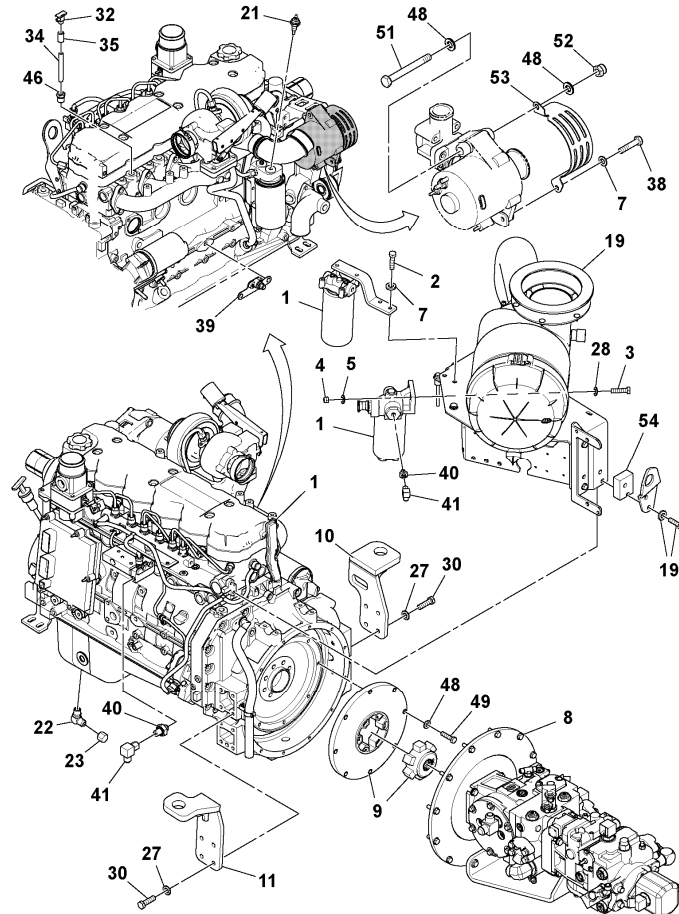

Date: <b>2014/1/20</b>	Image id: <b>1037502</b>	Catalogue: <b>20212</b>	Model: <b>SD190DX</b>
Brand: <b>Volvo</b>	Serial: <b>197455-999999</b>	Group/Section: <b>210/100</b>	Title: <b>Engine Installation 43801380_13416078</b>

Section option	Kit	Option description
RM13416078		Tier Three Engine

Q1-Q5	Option	Option description	
Q1 13416078_0101			

Pos	Part	Q1	Q2	Q3	Q4	Q5	PS	Kit	Description	Option(s)	Remark
1		1							Engine		See ref 210/150
2	RM59127720	2							Mounting plate		
3	RM58879768	2							Washer		
4	RM96704952	2							Hexagon screw		
5	RM96738612	2							Plain washer		
6	RM96704630	2							Nut		
7	RM96711833	8							Washer		
8	RM96704556	4							Hexagon screw		

9	VOE971071	4							Hexagon nut		
10		1							Fuel line		See ref 234/200

Date: <b>2014/1/20</b>	Image id: <b>1052245</b>	Catalogue: <b>2012</b>	Model: <b>SD190DX</b>
Brand: <b>Volvo</b>	Serial: <b>197455-999999</b>	Group/Section: <b>210/150</b>	Title: <b>Engine assembly 43801398_13416086</b>