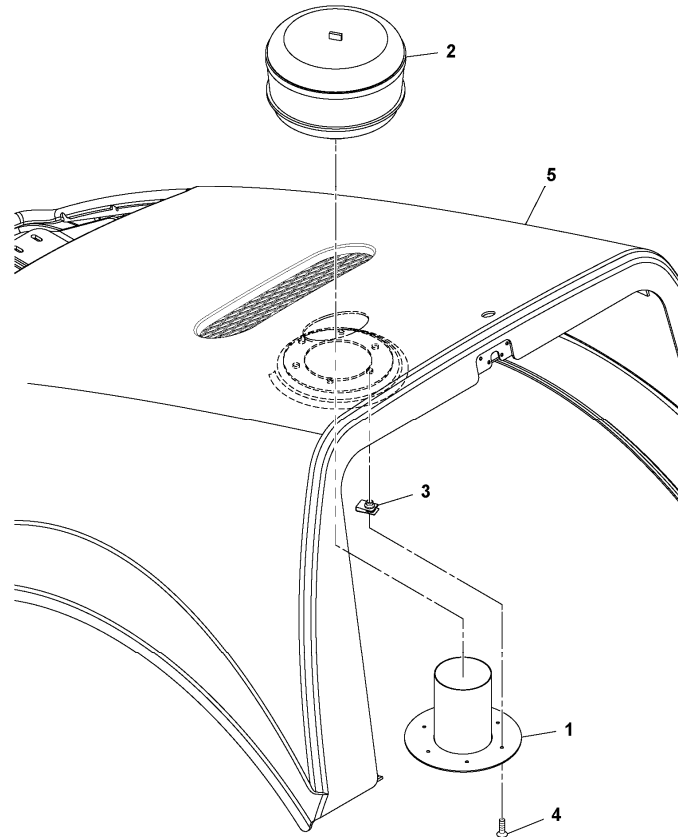

Date: 2014/1/20	Image id: 1037307	Catalogue: 20212	Model: SD190DX
Brand: Volvo	Serial: 197455-999999	Group/Section: 256/150	Title: Air Pre-cleaner Installation OPTIONAL, SD-160, S/N -198743, 13883285

Q1-Q5	Option	Option description	
Q1 13208848_0301			

Pos	Part	Q1	Q2	Q3	Q4	Q5	PS	Kit	Description	Option(s)	Remark
1	RM13273339	1							Mounting plate		
2	RM59081323	1							Pre-cleaner		
	RM59103259	1					SS		•Cover		
	RM58938275	1					SS		•Bowl		
	RM59103267	1					SS		•Sleeve		
	RM59103275	1					SS		•Clamp		
3	RM13186598	6							Nut		
4	RM96728506	6							Screw		
5	RM43931724	1							Bonnet