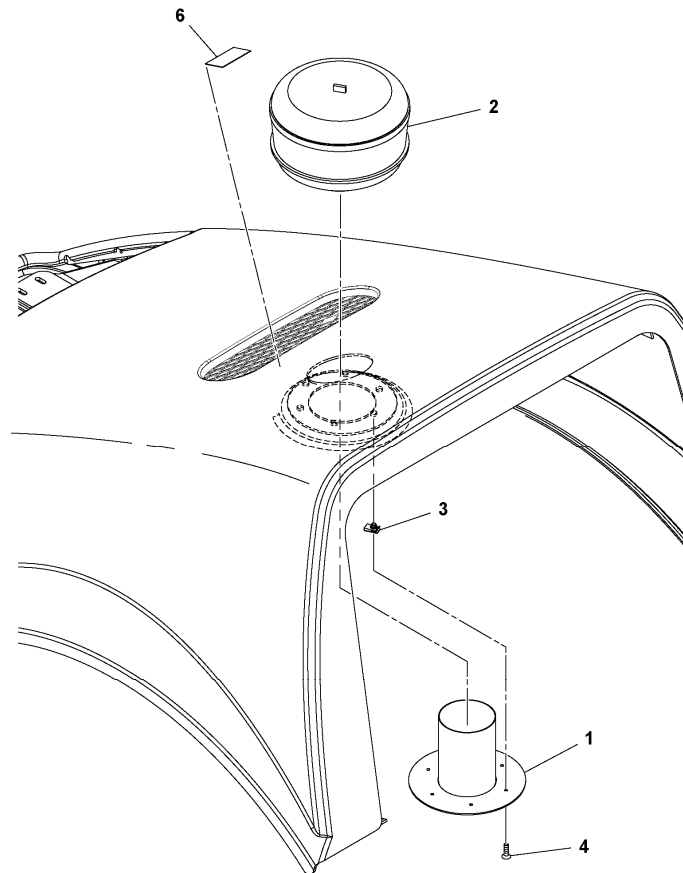

Date: 2014/1/20	Image id: 1037797	Catalogue: 20212	Model: SD190DX
Brand: Volvo	Serial: 197455-999999	Group/Section: 256/200	Title: Air Pre-cleaner Installation OPTIONAL,SD-190DX/ SD-200DX, S/N -198743, 19285709

Q1-Q5	Option	Option description	
Q1 13307319_0101			

Pos	Part	Q1	Q2	Q3	Q4	Q5	PS	Kit	Description	Option(s)	Remark
1	RM13273339	1							Mounting plate		
2	RM59081323	1							Pre-cleaner		
	RM59103259	1					SS		•Cover		
	RM58938275	1					SS		•Bowl		
	RM59103267	1					SS		•Sleeve		
	RM59103275	1					SS		•Clamp		
3	RM13186598	6							Nut		
4	RM96728506	6							Screw		
5	RM19285691	1					SS		Bonnet		See footnote 2624)
6	RM59087452	1							Decal