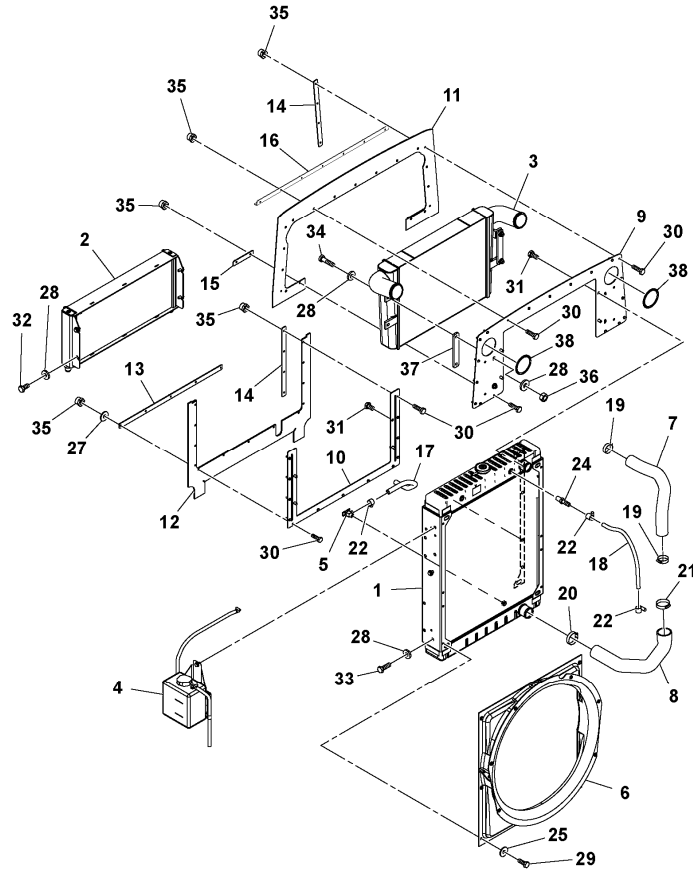

Date: 2014/1/17	Image id: 1052258	Catalogue: 2012	Model: SD160DX
Brand: Volvo	Serial: 197540-999999	Group/Section: 261/100	Title: Oil Cooler Assembly 13353081

Q1-Q5	Option	Option description	
Q1 43888031_0B01			

Pos	Part	Q1	Q2	Q3	Q4	Q5	PS	Kit	Description	Option(s)	Remark
1	RM43840180	1							Radiator		
2	RM43840198	1							Oil cooler		
3	RM43840206	1							Charge air cooler		
4		1							coolant Recovery Bottle		See ref 261/150
5	RM58848920	1							Drain		
6	RM13272547	1							Fan shroud		
7	RM13417894	1							Radiator hose		
8	RM13279666	1							Radiator hose		
9	RM13279278	1							Baffle		
10	RM13322193	1							Baffle plate