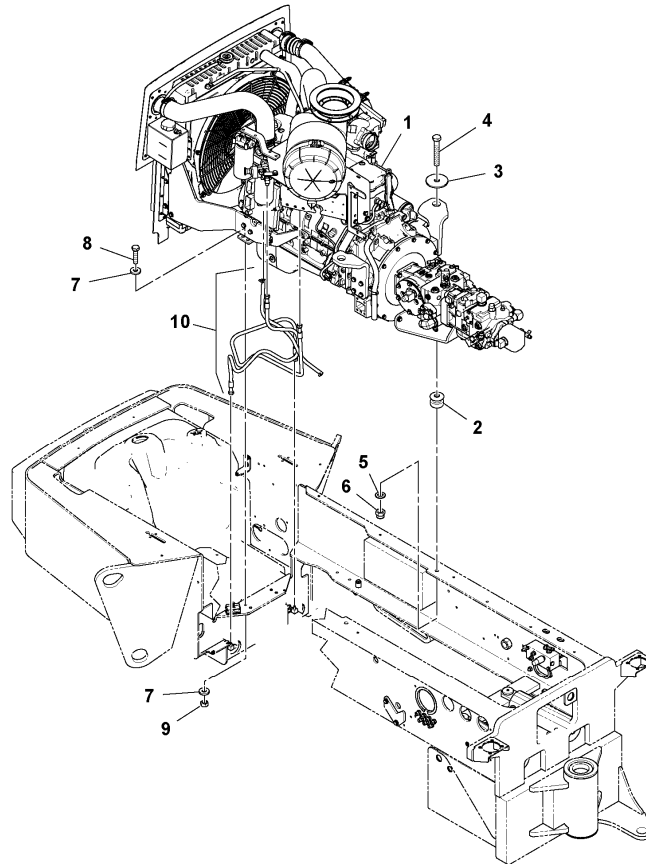

Date: 2014/1/17	Image id: 1037502	Catalogue: 20212	Model: SD160DX
Brand: Volvo	Serial: 197540-999999	Group/Section: 210/100	Title: Engine Installation 43801380_13416078

Section option	Kit	Option description
RM13416078		Tier Three Engine

Q1-Q5	Option	Option description	
Q1 13416078_0101			

Pos	Part	Q1	Q2	Q3	Q4	Q5	PS	Kit	Description	Option(s)	Remark
1		1							Engine		See ref 210/150
2	RM59127720	2							Mounting plate		
3	RM58879768	2							Washer		
4	RM96704952	2							Hexagon screw		
5	RM96738612	2							Plain washer		
6	RM96704630	2							Nut		
7	RM96711833	8							Washer		
8	RM96704556	4							Hexagon screw		

9	VOE971071	4							Hexagon nut		
10		1							Fuel line		See ref 234/200

Date: 2014/1/17	Image id: 1052245	Catalogue: 20212	Model: SD160DX
Brand: Volvo	Serial: 197540-999999	Group/Section: 210/150	Title: Engine assembly 43801398_13416086

Date: 2014/1/17	Image id: 1052244	Catalogue: 20212	Model: SD160DX
Brand: Volvo	Serial: 197540-999999	Group/Section: 210/200	Title: Engine assembly 43801398_13416086

Q1-Q5	Option	Option description	
Q1 13416086_0K01			