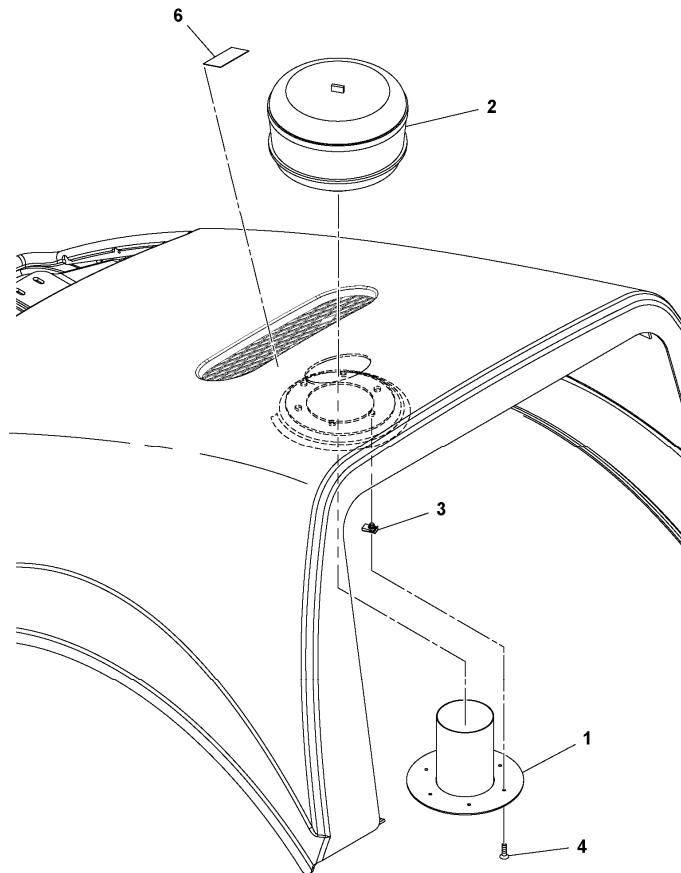

Date: 2014/1/17	Image id: 1037797	Catalogue: 20212	Model: SD160DX
Brand: Volvo	Serial: 197540-999999	Group/Section: 256/200	Title: Air Pre-cleaner Installation OPTIONAL,SD-190DX/ SD-200DX, S/N -198743, 19285709

Q1-Q5	Option	Option description	
Q1 13307319_0101			

Pos	Part	Q1	Q2	Q3	Q4	Q5	PS	Kit	Description	Option(s)	Remark
1	RM13273339	1							Mounting plate		
2	RM59081323	1							Pre-cleaner		
	RM59103259	1					SS		•Cover		
	RM58938275	1					SS		•Bowl		
	RM59103267	1					SS		•Sleeve		
	RM59103275	1					SS		•Clamp		
3	RM13186598	6							Nut		
4	RM96728506	6							Screw		
5	RM19285691	1					SS		Bonnet		See footnote 2624)
6	RM59087452	1							Decal