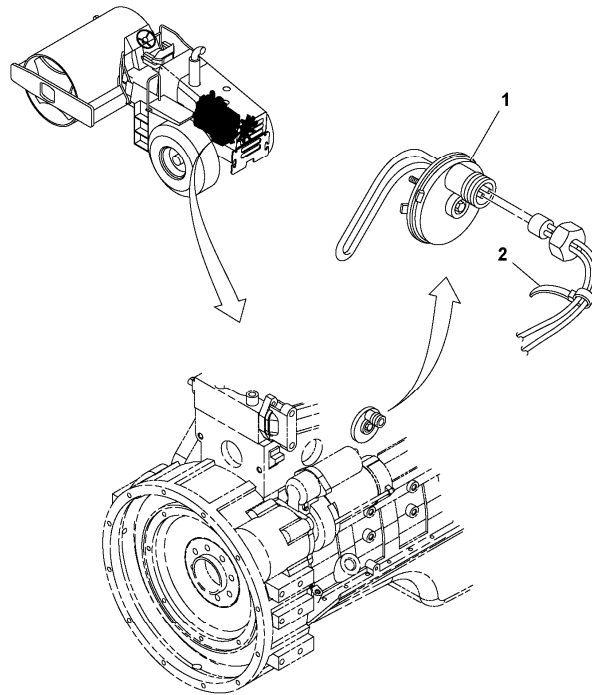

Date: 2014/1/17	Image id: 1037227	Catalogue: 20212	Model: SD160DX
Brand: Volvo	Serial: 197540-999999	Group/Section: 269/100	Title: Block Heater Installation OPTIONAL, 59118539

Section option	Kit	Option description
RM59118539		Block Heater 120 V

Q1-Q5	Option	Option description	
Q1 59118539_0101			

Pos	Part	Q1	Q2	Q3	Q4	Q5	PS	Kit	Description	Option(s)	Remark
1	RM59118521	1							Engine heater		
	VOE12740172	1							•Extension cord		(RM59144394)
2	RM95373973	REQ							Locking wire