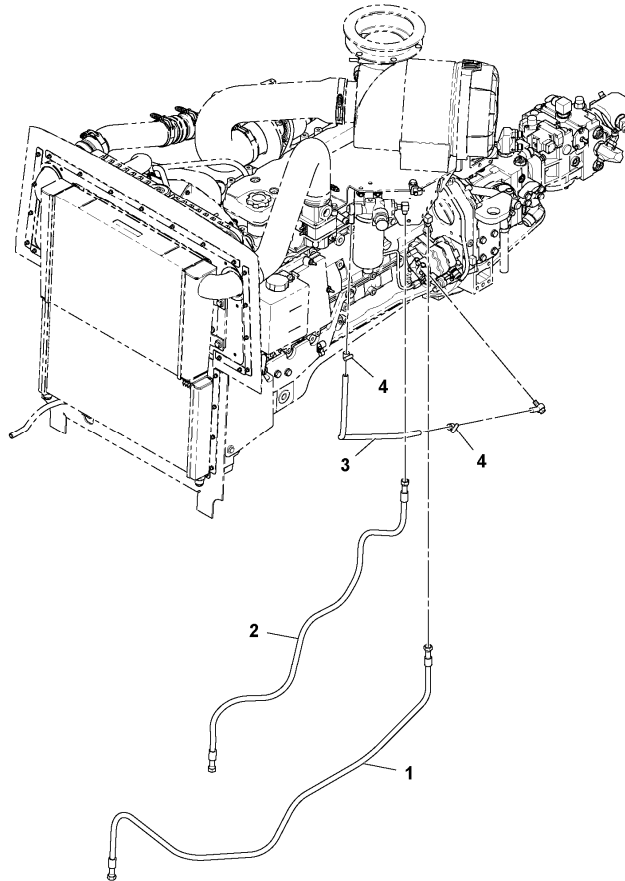

Date: 2014/1/17	Image id: 1037526	Catalogue: 20212	Model: SD160DX
Brand: Volvo	Serial: 197540-999999	Group/Section: 234/200	Title: Fuel Line Installation 19285832

Q1-Q5	Option	Option description	
Q1 19285832_0001			

Pos	Part	Q1	Q2	Q3	Q4	Q5	PS	Kit	Description	Option(s)	Remark
1	RM43876820	1							Hose assembly		
2	RM43876812	1							Hose assembly		
3	RM43800143	1					OP		Fuel hose		
4	RM50274299	2							Hose clamp