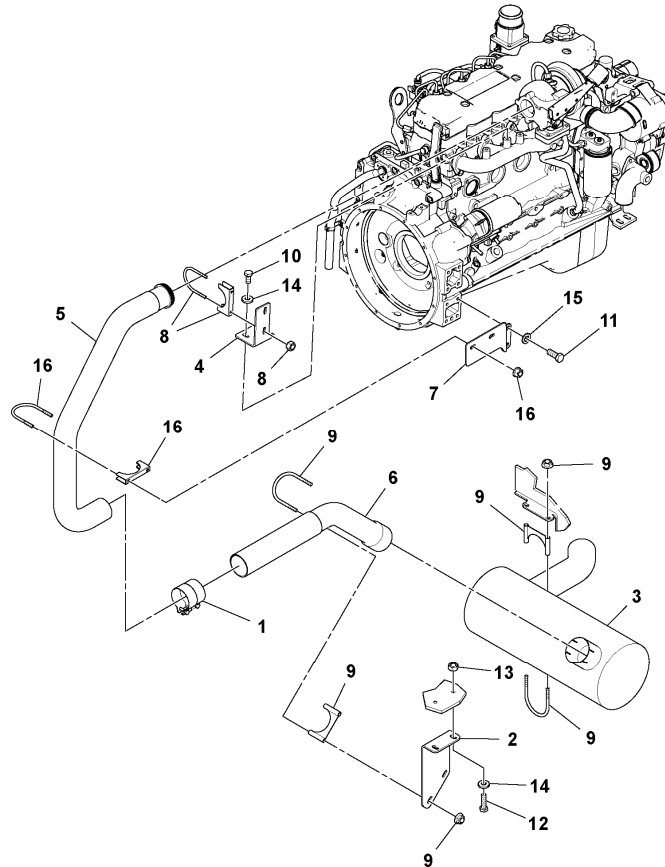

Date: 2014/1/17	Image id: 1052248	Catalogue: 20212	Model: SD160DX
Brand: Volvo	Serial: 197540-999999	Group/Section: 252/100	Title: Exhaust Installation EPROD 13843511, LPROD 12760966

Q1-Q5	Option	Option description	
Q1 13843511_0301			
Q2 12760966_0101			

Pos	Part	Q1	Q2	Q3	Q4	Q5	PS	Kit	Description	Option(s)	Remark
1	RM13093075	1							Clamp		
1	RM45795531		1						Clamp		
2	RM13169362	1	1						Bracket		
3	RM43936046	1	1						Silencer		
4	RM13418439	1	1						Bracket		
5	RM13418447	1							Exhaust pipe		
5	VOE12760513		1						Exhaust pipe		
6	RM13885900	1							Exhaust pipe		
6	VOE12760512		1						Exhaust pipe