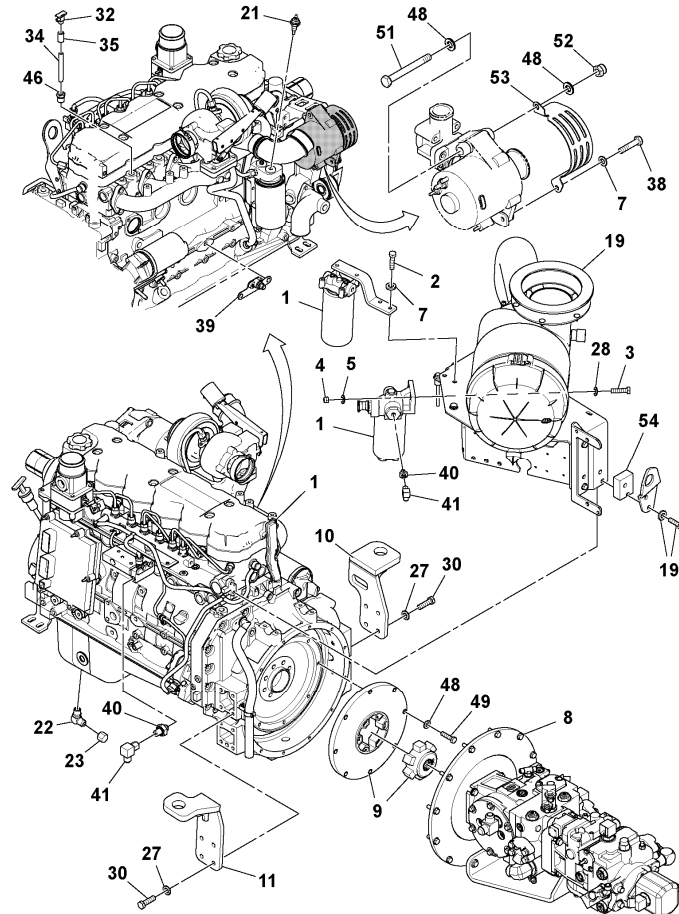

Date: 2014/1/17	Image id: 1037502	Catalogue: 20212	Model: SD160DX
Brand: Volvo	Serial: 197540-999999	Group/Section: 210/100	Title: Engine Installation 43801380_13416078

Section option	Kit	Option description
RM13416078		Tier Three Engine

Q1-Q5	Option	Option description	
Q1 13416078_0101			

Pos	Part	Q1	Q2	Q3	Q4	Q5	PS	Kit	Description	Option(s)	Remark
1		1							Engine		See ref 210/150
2	RM59127720	2							Mounting plate		
3	RM58879768	2							Washer		
4	RM96704952	2							Hexagon screw		
5	RM96738612	2							Plain washer		
6	RM96704630	2							Nut		
7	RM96711833	8							Washer		
8	RM96704556	4							Hexagon screw		

9	VOE971071	4							Hexagon nut		
10		1							Fuel line		See ref 234/200

Date: 2014/1/17	Image id: 1052245	Catalogue: 20212	Model: SD160DX
Brand: Volvo	Serial: 197540-999999	Group/Section: 210/150	Title: Engine assembly 43801398_13416086

Date: 2014/1/17	Image id: 1052244	Catalogue: 20212	Model: SD160DX
Brand: Volvo	Serial: 197540-999999	Group/Section: 210/200	Title: Engine assembly 43801398_13416086

Q1-Q5	Option	Option description	
Q1 13416086_0K01			