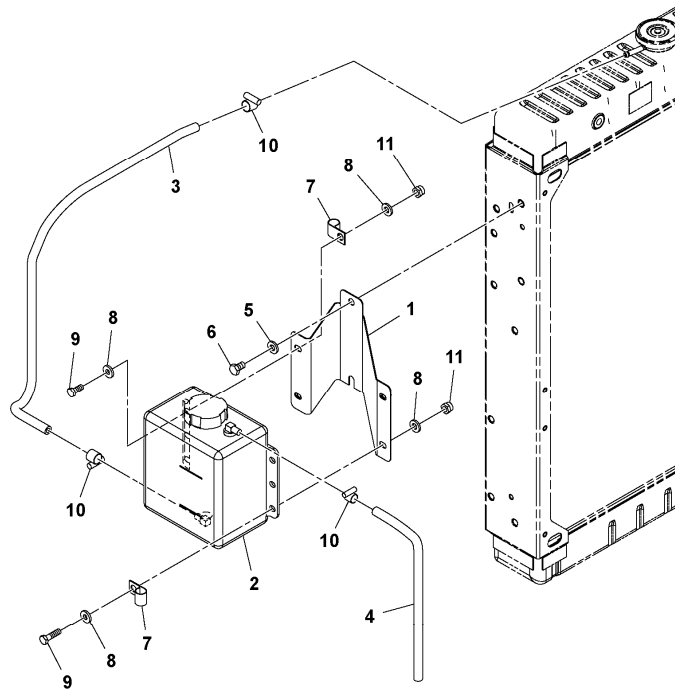

Date: 2014/1/17	Image id: 1037330	Catalogue: 20212	Model: SD160DX
Brand: Volvo	Serial: 197540-999999	Group/Section: 261/150	Title: Expansion tank 13292479

Q1-Q5	Option	Option description	
Q1 13299698_0001			

Pos	Part	Q1	Q2	Q3	Q4	Q5	PS	Kit	Description	Option(s)	Remark
1	RM43897420	1							Bracket		
2	RM58802851	1							Plastic bottle		
	RM59154807	1							•Cap		
3	RM13216734	1							Hose assembly		
4	RM59242263	1							Hose assembly		
5	RM96741046	2							Plain washer		
6	RM96702279	2							Hexagon screw		
7	RM59103598	2							Clamp		
8	RM96741038	8							Washer		
9	RM96702659	4							Hexagon screw		
10	RM50274299	3							Hose clamp