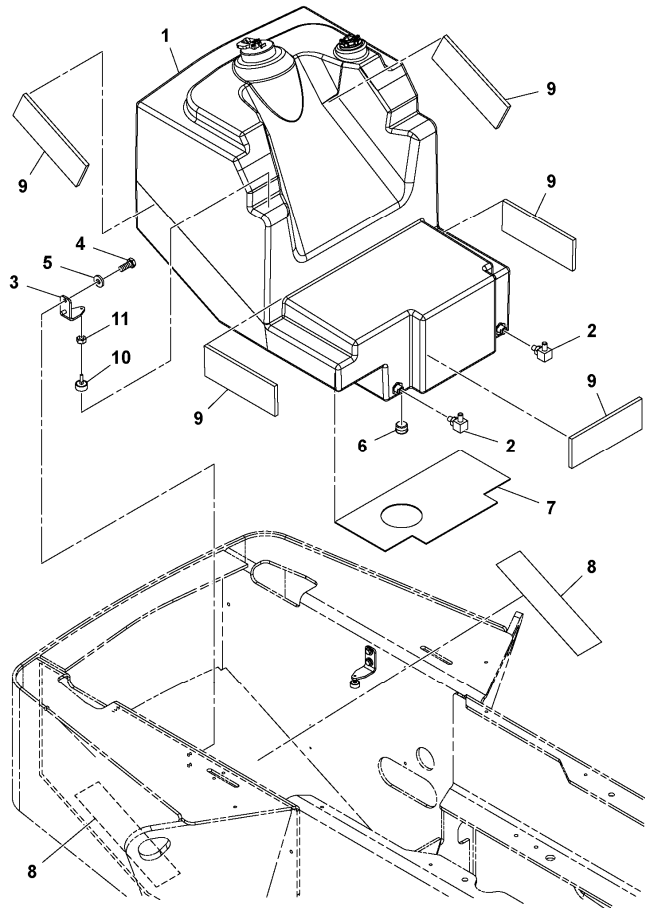

Date: 2014/1/17	Image id: 1037299	Catalogue: 20584	Model: SD130D
Brand: Volvo	Serial: 600012-	Group/Section: 234/100	Title: Fuel Tank Installation 13166301

Q1-Q5	Option	Option description	
Q1 13184205_0301			

Pos	Part	Q1	Q2	Q3	Q4	Q5	PS	Kit	Description	Option(s)	Remark
1		1							Fuel tank		See ref 234/200
2	RM95329975	2							Adapter		
3	RM13418215	2							Bracket		
4	RM96702287	4							Hexagon screw		
5	RM96711833	4							Washer		
6	RM59144428	1							Magnetic plug		
7	RM19331032	1							Tank protection		
8	RM59290726	2					OP		Tape		
9	RM13184932	5					OP		Guard plate		
10	RM13418132	2							Bolt		
11	RM95922894	2							Hexagon nut