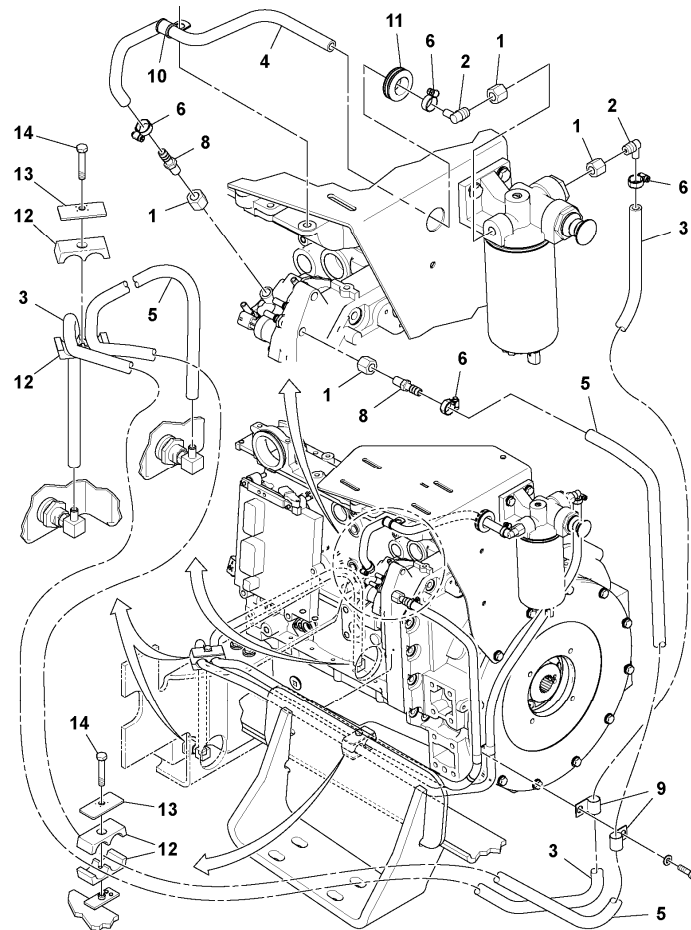

Date: 2014/1/17	Image id: 1051288	Catalogue: 20584	Model: SD130D
Brand: Volvo	Serial: 600012-	Group/Section: 234/300	Title: Fuel Line Installation 43851997

Q1-Q5	Option	Option description	
Q1 43851989_0B01			

Pos	Part	Q1	Q2	Q3	Q4	Q5	PS	Kit	Description	Option(s)	Remark
1	RM58943747	4							Adapter		
2	RM21956545	2							Adapter		
3	RM43830355	1							Hose assembly		
4	RM43888049	1							Fuel hose		
5	RM18006833	1							Hose assembly		
6	RM50274299	4							Hose clamp		
8	RM59331934	2							Adapter		
9	RM59117333	2							Clamp		
10	RM59151001	1							Clamp		
11	RM58947987	1							Grommet		
12	RM59891002	4							Clamp