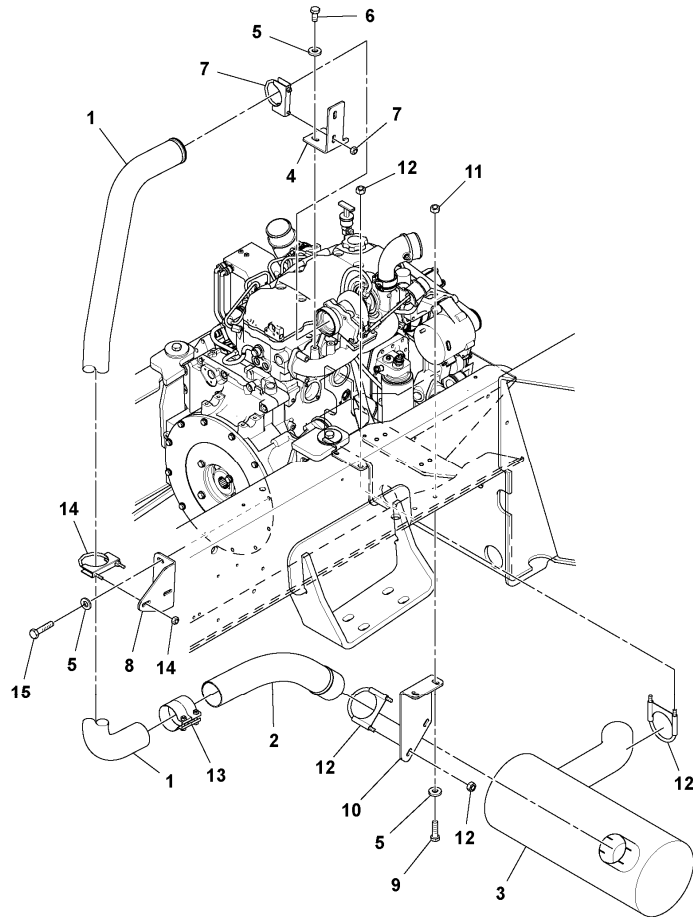

Date: 2014/1/17	Image id: 1062334	Catalogue: 20584	Model: SD130D
Brand: Volvo	Serial: 600012-	Group/Section: 252/100	Title: Low Exit Exhaust Installation 13887476, 12760818

Volvo Construction
Equipment
1062334

Q1-Q5	Option	Option description	
Q1 13887476 S/ N - 60070			
Q2 12760818 S/ N 60071 -			

Pos	Part	Q1	Q2	Q3	Q4	Q5	PS	Kit	Description	Option(s)	Remark
1	RM13887583	1							Exhaust pipe		
1	VOE12760406		1						Exhaust pipe		
2	RM13887658	1							Exhaust pipe		
2	VOE12760405		1						Exhaust pipe		
3	RM43936046	1	1						Silencer		
4	RM13887575	1	1						Bracket		
5	RM96712849	4	6						Washer		
6	RM96702279	2	2						Hexagon screw		
7	RM59495028	1							Clamp