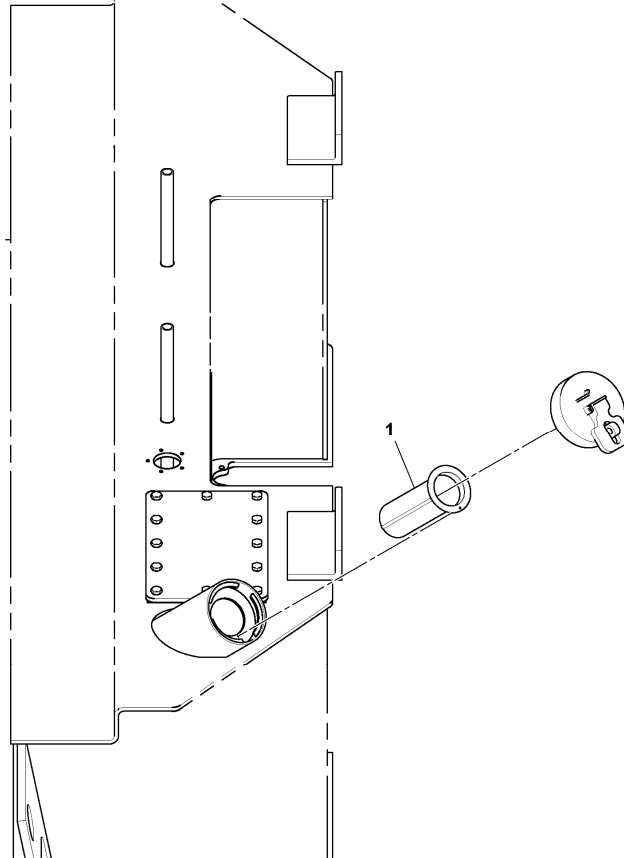

Date: 2014/1/17	Image id: 1035757	Catalogue: 20179	Model: SD122
Brand: Volvo	Serial: 195942-999999	Group/Section: 233/100	Title: Fuel Strainer Installation 13235015

Section option	Kit	Option description
RM13235015		Fuel Fill Strainer.

Q1-Q5	Option	Option description
Q1 13235015_0001		

Pos	Part	Q1	Q2	Q3	Q4	Q5	PS	Kit	Description	Option(s)	Remark
1	RM13235007	1							Strainer