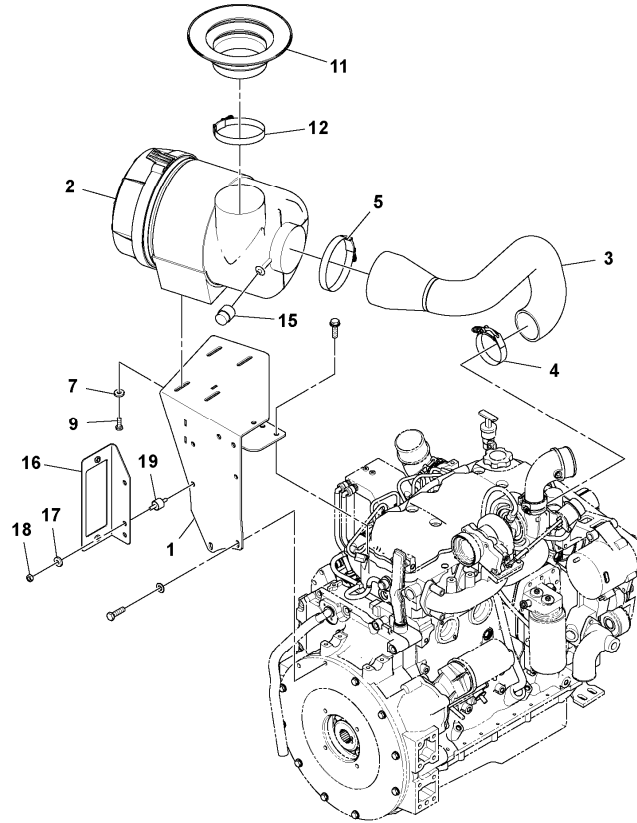

Date: 2014/1/17	Image id: 1051285	Catalogue: 20179	Model: SD122
Brand: Volvo	Serial: 195942-999999	Group/Section: 256/100	Title: Air cleaner installation 43810142

Q1-Q5	Option	Option description	
Q1 43810183_0B01			

Pos	Part	Q1	Q2	Q3	Q4	Q5	PS	Kit	Description	Option(s)	Remark
1	RM43851112	1							Bracket		
2	RM43902444	1							Air cleaner		
	RM43904168	1							•Air filter insert		
	RM43904176	1							•Safety filter		
3	RM43851310	1							Air hose		
4	RM54680103	1							Clamp		
5	RM19288604	1							Clamp		
7	RM96712674	4							Washer		
9	RM96702659	4							Hexagon screw		
11	RM13880216	1							Bellow		
12	RM20936001	1							Clamp