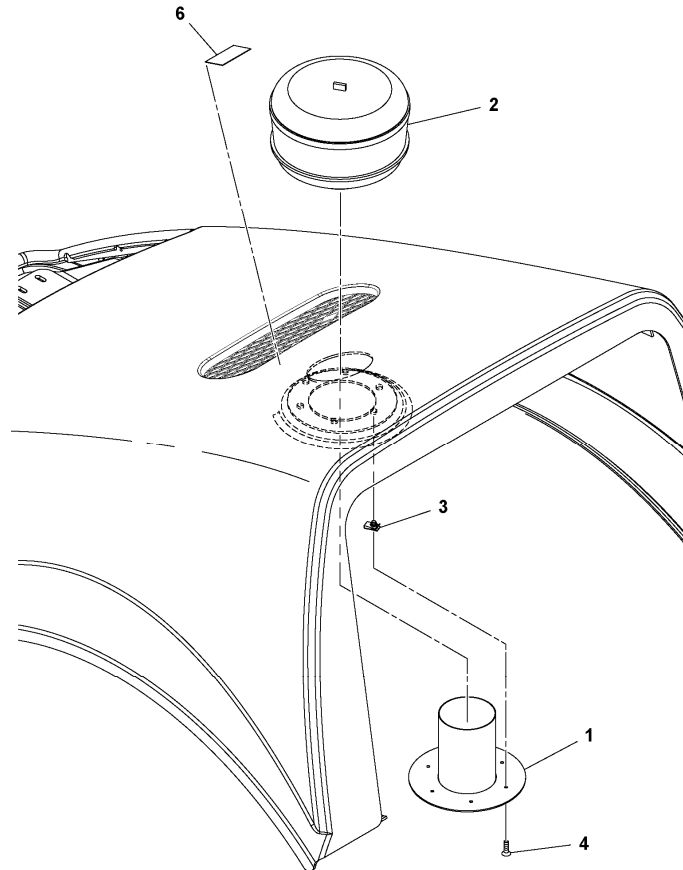

Date: 2014/1/17	Image id: 1052182	Catalogue: 20179	Model: SD122
Brand: Volvo	Serial: 195942-999999	Group/Section: 256/200	Title: Air Pre-cleaner Installation 43853324

Section option	Kit	Option description
RM43853324		Pre-cleaner

Q1-Q5	Option	Option description
Q1 43853324_0001		

Pos	Part	Q1	Q2	Q3	Q4	Q5	PS	Kit	Description	Option(s)	Remark
1	RM13273339	1							Mounting plate		
2	RM59081323	1							Pre-cleaner		
	RM59103259	1					SS		•Cover		
	RM58938275	1					SS		•Bowl		
	RM59103267	1					SS		•Sleeve		
	RM59103275	1					SS		•Clamp		
3	RM13186598	6							Nut		
4	RM96728506	6							Screw