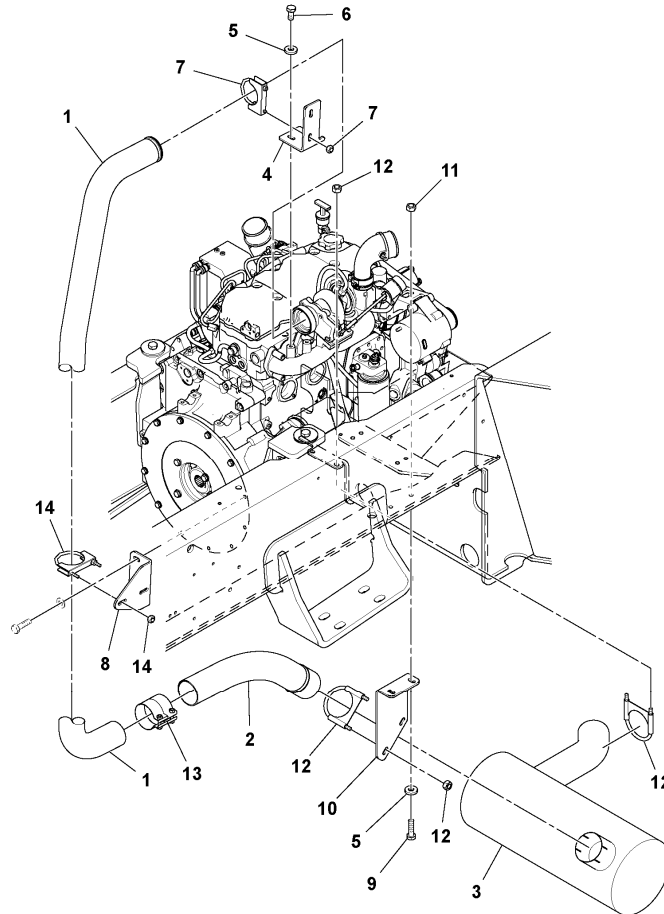

Date: 2014/1/17	Image id: 1037392	Catalogue: 20179	Model: SD122
Brand: Volvo	Serial: 195942-999999	Group/Section: 252/100	Title: Low Exit Exhaust Installation 13887476

Q1-Q5	Option	Option description	
Q1 43809615_0001			

Pos	Part	Q1	Q2	Q3	Q4	Q5	PS	Kit	Description	Option(s)	Remark
1	RM13887583	1							Exhaust pipe		
2	RM13887658	1							Exhaust pipe		
3	RM43936046	1							Silencer		
4	RM13887575	1							Bracket		
5	RM96711833	4							Washer		
6	RM96702279	2							Hexagon screw		
7	RM59495028	1							Clamp		
8	RM13239900	1							Bracket		
9	RM96704309	4							Hexagon screw		
10	RM13169362	1							Bracket		
11	VOE971071	2							Hexagon nut