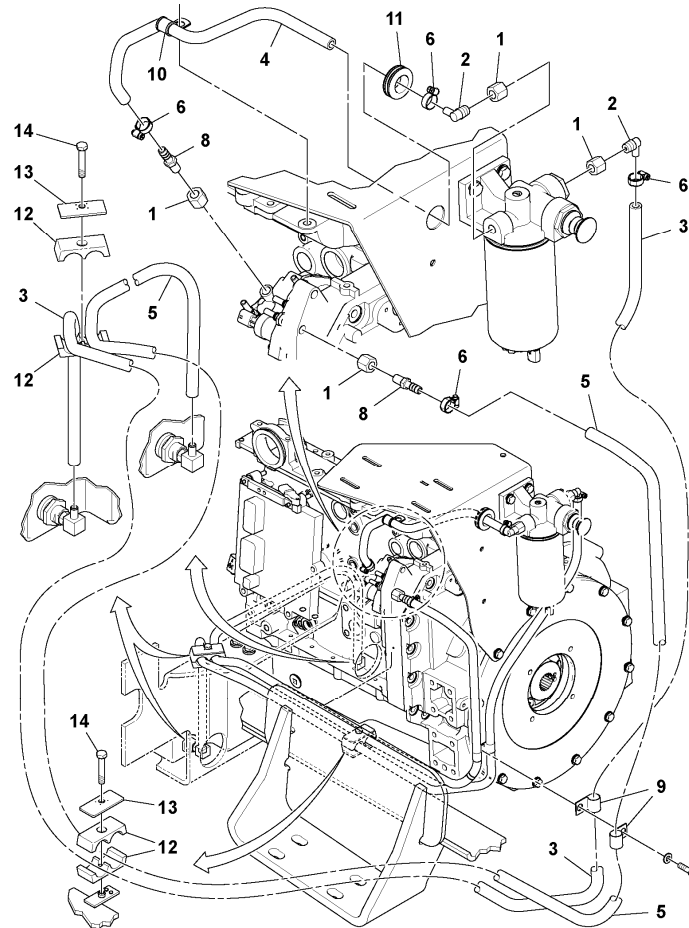

Date: 2014/1/17	Image id: 1051288	Catalogue: 20179	Model: SD122
Brand: Volvo	Serial: 195942-999999	Group/Section: 234/300	Title: Fuel Line Installation 43851997

Q1-Q5	Option	Option description	
Q1 43851989_0B01			

Pos	Part	Q1	Q2	Q3	Q4	Q5	PS	Kit	Description	Option(s)	Remark
1	RM58943747	4							Adapter		
2	RM21956545	2							Adapter		
3	RM43830355	1							Hose assembly		
4	RM43888049	1							Fuel hose		
5	RM18006833	1							Hose assembly		
6	RM50274299	4							Hose clamp		
8	RM59331934	2							Adapter		
9	RM59117333	2							Clamp		
10	RM59151001	1							Clamp		
11	RM58947987	1							Grommet		
12	RM59891002	4							Clamp