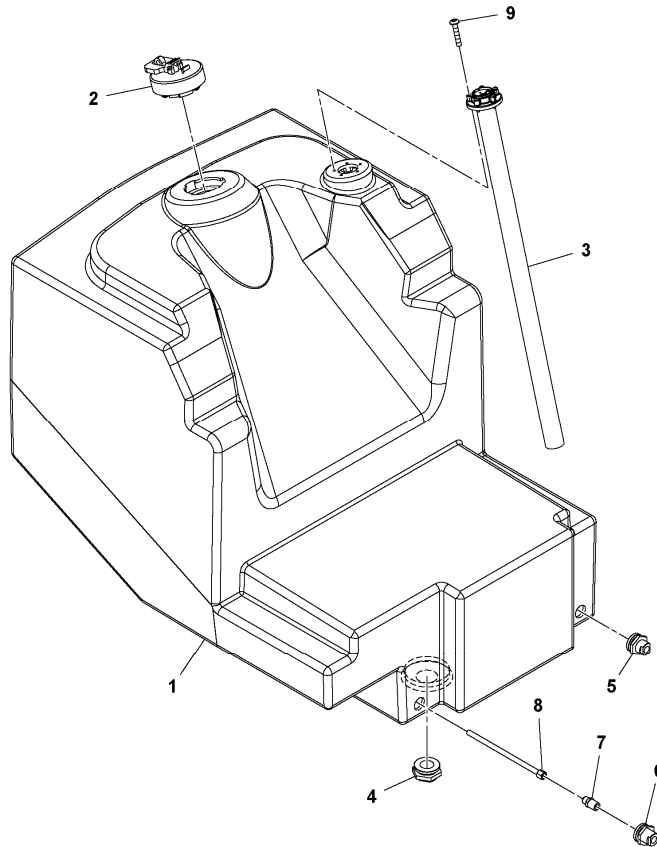

Date: 2014/1/17	Image id: 1051287	Catalogue: 20172	Model: SD116F
Brand: Volvo	Serial: 197641-999999	Group/Section: 234/200	Title: Fuel Tank Assembly 43845858

Q1-Q5	Option	Option description	
Q1 43845858_0101			

Pos	Part	Q1	Q2	Q3	Q4	Q5	PS	Kit	Description	Option(s)	Remark
1	RM43906296	1							Fuel tank		
2	RM43843622	1							Fuel filler cap		
3	RM13213582	1							Fuel gauge		
4	RM13213624	1							Drain plug		
5	RM13213632	1							Return valve		
6	RM13213681	1							Fuel supply		
7	RM95219713	1							Adapter		
8	RM13213699	1							Tube		
9	RM59266726	5							Screw