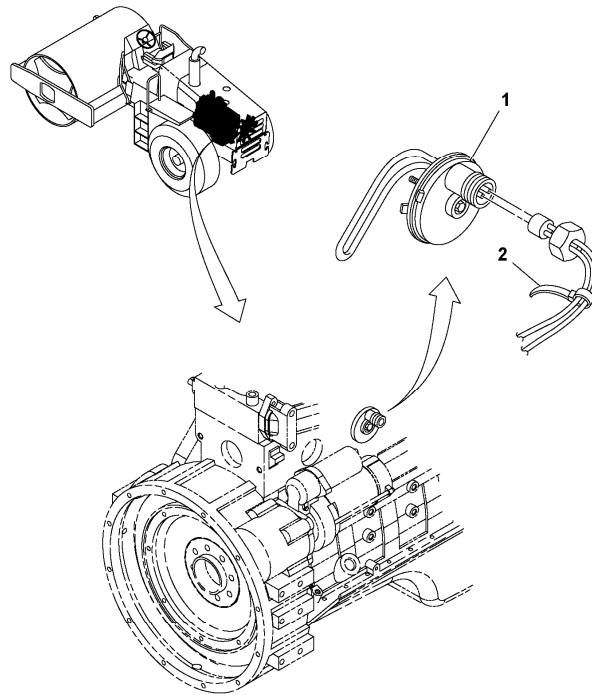

Date: 2014/1/17	Image id: 1037227	Catalogue: 20172	Model: SD116F
Brand: Volvo	Serial: 197641-999999	Group/Section: 269/100	Title: Block Heater Installation OPTION, 59118539

Q1-Q5	Option	Option description	
Q1 59118539_0101			

Pos	Part	Q1	Q2	Q3	Q4	Q5	PS	Kit	Description	Option(s)	Remark
1	RM59118521	1							Engine heater		
	VOE12740172	1							•Extension cord		(RM59144394)
2	RM95373973	REQ							Locking wire