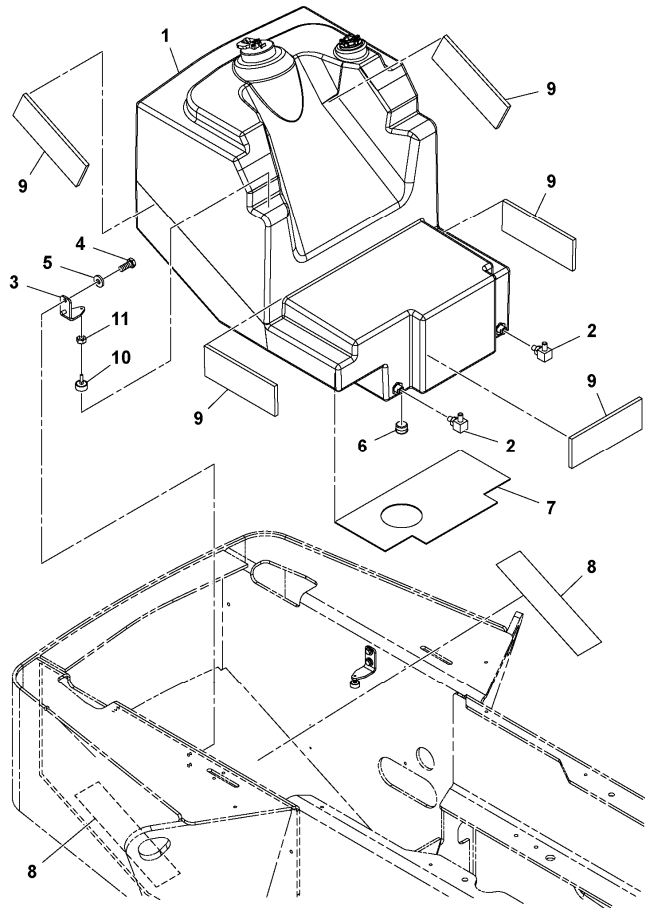

Date: 2014/1/17	Image id: 1037299	Catalogue: 20172	Model: SD116F
Brand: Volvo	Serial: 197641-999999	Group/Section: 234/100	Title: Fuel Tank Installation 13166301

Q1-Q5	Option	Option description	
Q1 13184205_0301			

Pos	Part	Q1	Q2	Q3	Q4	Q5	PS	Kit	Description	Option(s)	Remark
1		1							Fuel tank		See ref 234/200
2	RM95329975	2							Adapter		
3	RM13418215	2							Bracket		
4	RM96702287	4							Hexagon screw		
5	RM96711833	4							Washer		
6	RM59144428	1							Magnetic plug		
7	RM19331032	1							Tank protection		
8	RM59290726	2					OP		Tape		
9	RM13184932	5					OP		Guard plate		
10	RM13418132	2							Bolt		
11	RM95922894	2							Hexagon nut