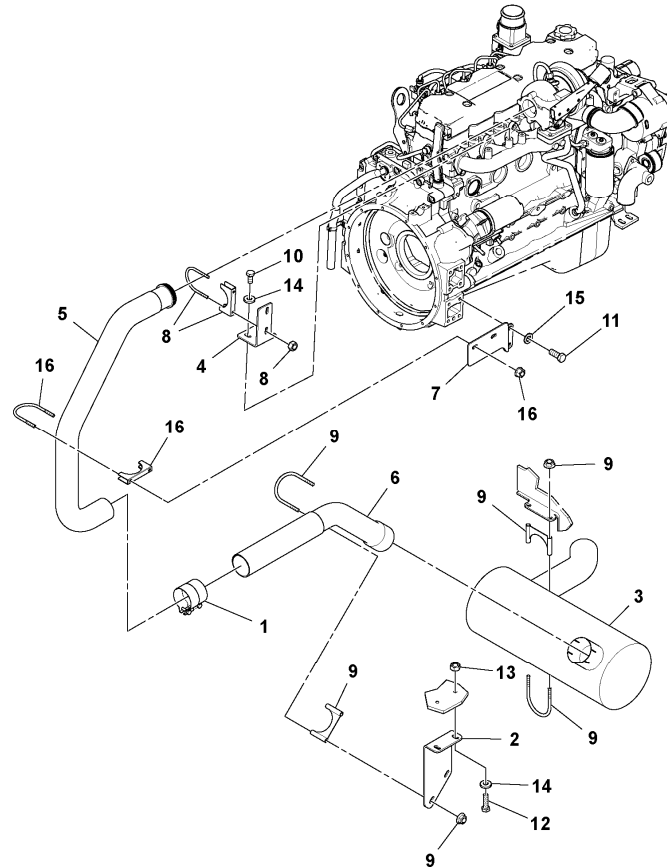

Date: 2014/1/17	Image id: 1052217	Catalogue: 20172	Model: SD116F
Brand: Volvo	Serial: 197641-999999	Group/Section: 252/100	Title: Exhaust Installation EPROD 13843511, LPROD 12760966

Q1-Q5	Option	Option description	
Q1 13843511_0301			
Q2 12760966_0101			

Pos	Part	Q1	Q2	Q3	Q4	Q5	PS	Kit	Description	Option(s)	Remark
1	RM13093075	1							Clamp		
1	RM45795531		1						Clamp		
2	RM13169362	1	1						Bracket		
3	RM43936046	1	1						Silencer		
4	RM13418439	1	1						Bracket		
5	RM13418447	1							Exhaust pipe		
5	VOE12760513		1						Exhaust pipe		
6	RM13885900	1							Exhaust pipe		
6	VOE12760512		1						Exhaust pipe