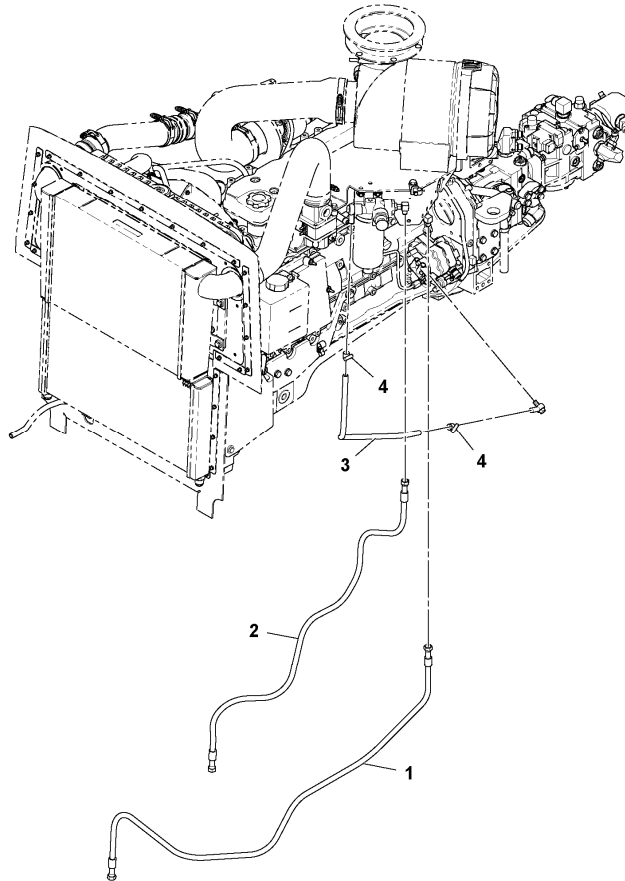

Date: 2014/1/17	Image id: 1037526	Catalogue: 20172	Model: SD116F
Brand: Volvo	Serial: 197641-999999	Group/Section: 234/300	Title: Fuel Line Installation 19285832

Q1-Q5	Option	Option description	
Q1 19285832_0001			

Pos	Part	Q1	Q2	Q3	Q4	Q5	PS	Kit	Description	Option(s)	Remark
1	RM43876820	1							Hose assembly		
2	RM43876812	1							Hose assembly		
3	RM43800143	1					OP		Fuel hose		
4	RM50274299	2							Hose clamp