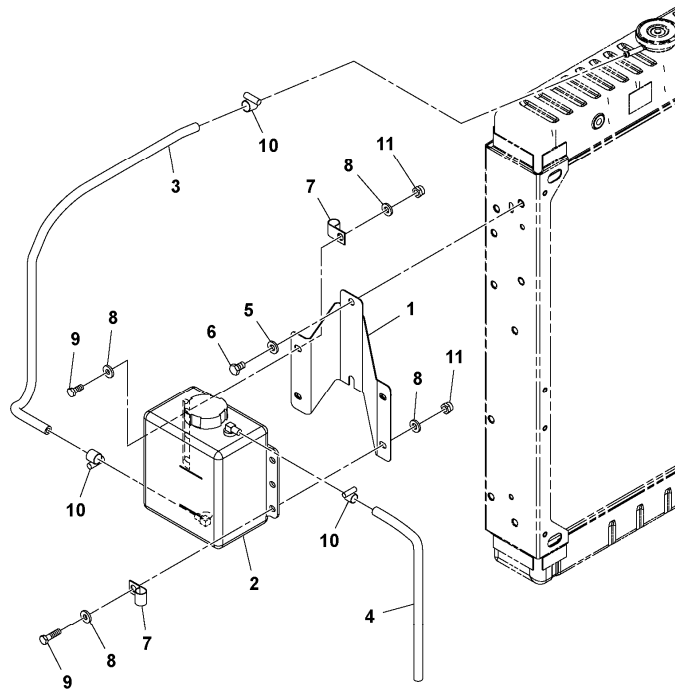

Date: 2014/1/16	Image id: 1037330	Catalogue: 20172	Model: SD116DX
Brand: Volvo	Serial: 197542-999999	Group/Section: 261/100	Title: Expansion tank 13292479

Q1-Q5	Option	Option description	
Q1 13299698_0001			

Pos	Part	Q1	Q2	Q3	Q4	Q5	PS	Kit	Description	Option(s)	Remark
1	RM43897420	1							Bracket		
2	RM58802851	1							Plastic bottle		
	RM59154807	1							•Cap		
3	RM13216734	1							Hose assembly		
4	RM59242263	1							Hose assembly		
5	RM96741046	2							Plain washer		
6	RM96702279	2							Hexagon screw		
7	RM59103598	2							Clamp		
8	RM96741038	8							Washer		
9	RM96702659	4							Hexagon screw		
10	RM50274299	3							Hose clamp