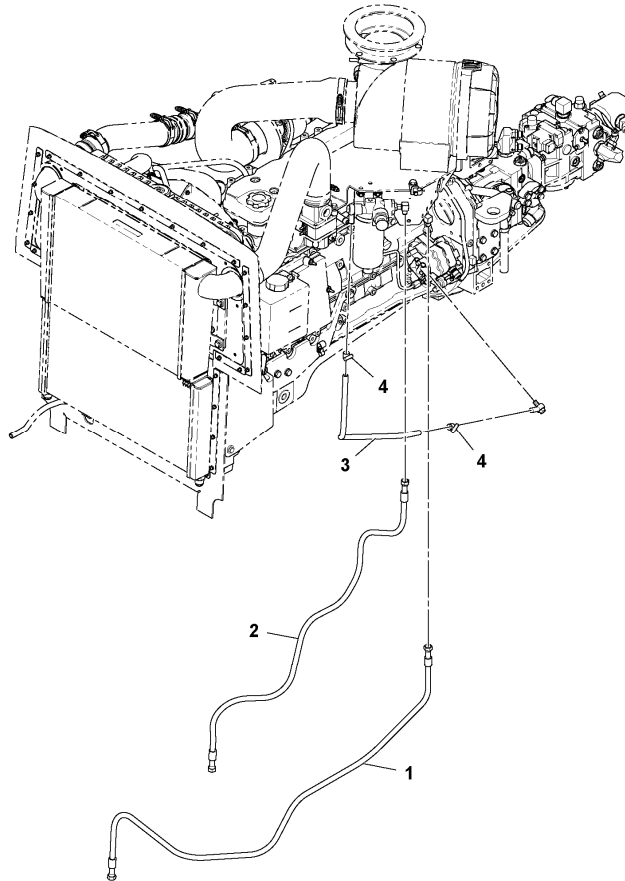

Date: 2014/1/16	Image id: 1037526	Catalogue: 20172	Model: SD116DX
Brand: Volvo	Serial: 197542-999999	Group/Section: 234/300	Title: Fuel Line Installation 19285832

Q1-Q5	Option	Option description	
Q1 19285832_0001			

Pos	Part	Q1	Q2	Q3	Q4	Q5	PS	Kit	Description	Option(s)	Remark
1	RM43876820	1							Hose assembly		
2	RM43876812	1							Hose assembly		
3	RM43800143	1					OP		Fuel hose		
4	RM50274299	2							Hose clamp