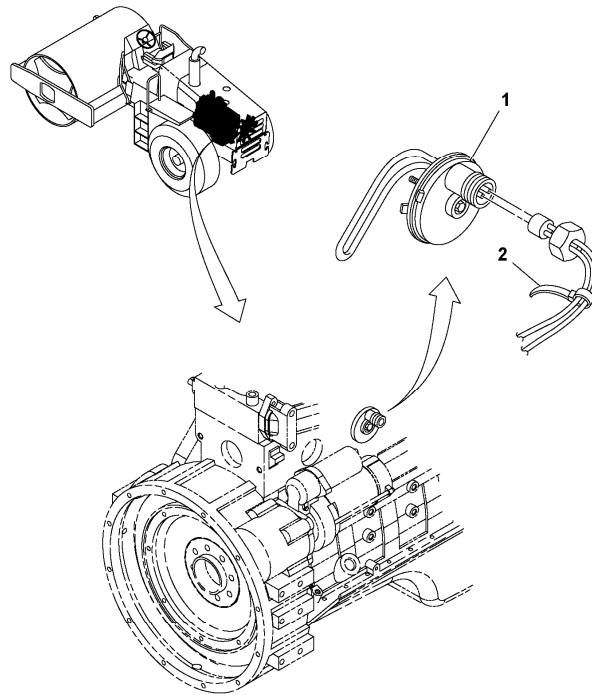

Date: 2014/1/16	Image id: 1037227	Catalogue: 20172	Model: SD116DX
Brand: Volvo	Serial: 197542-999999	Group/Section: 269/100	Title: Block Heater Installation OPTION, 59118539

Q1-Q5	Option	Option description	
Q1 59118539_0101			

Pos	Part	Q1	Q2	Q3	Q4	Q5	PS	Kit	Description	Option(s)	Remark
1	RM59118521	1							Engine heater		
	VOE12740172	1							•Extension cord		(RM59144394)
2	RM95373973	REQ							Locking wire