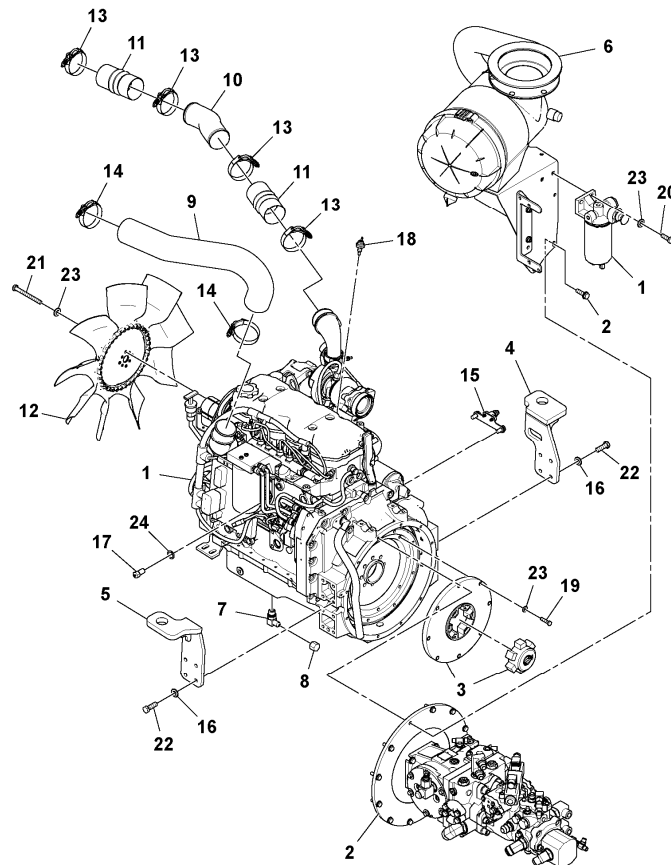

Date: <b>2014/1/16</b>	Image id: <b>1051284</b>	Catalogue: <b>20499</b>	Model: <b>SD115D</b>
Brand: <b>Volvo</b>	Serial: <b>23273-</b>	Group/Section: <b>210/100</b>	Title: <b>Engine Installation 80844749</b>

Section option	Kit	Option description
RM80844749		Engine Installation

Pos	Part	Q1	Q2	Q3	Q4	Q5	PS	Kit	Description	Option(s)	Remark
1		1							Engine		See ref 210/150
2	RM59127720	2							Mounting plate		
3	RM58879768	2							Washer		
4	RM96739982	2							Hexagon screw		
5	RM96738612	2							Plain washer		
6	RM96704630	2							Nut		
7	RM96711833	8							Washer		
8	RM96704556	4							Hexagon screw		
9	VOE971071	4							Hexagon nut		
10		1							Fuel line		See footnote 2624) See ref 235/100

2624) Not Shown

Date: <b>2014/1/16</b>	Image id: <b>1037393</b>	Catalogue: <b>20499</b>	Model: <b>SD115D</b>
Brand: <b>Volvo</b>	Serial: <b>23273-</b>	Group/Section: <b>210/150</b>	Title: <b>Engine assembly 80844806</b>

Date: <b>2014/1/16</b>	Image id: <b>1051288</b>	Catalogue: <b>20499</b>	Model: <b>SD115D</b>
Brand: <b>Volvo</b>	Serial: <b>23273-</b>	Group/Section: <b>235/100</b>	Title: <b>Fuel Line Installation 43851997</b>