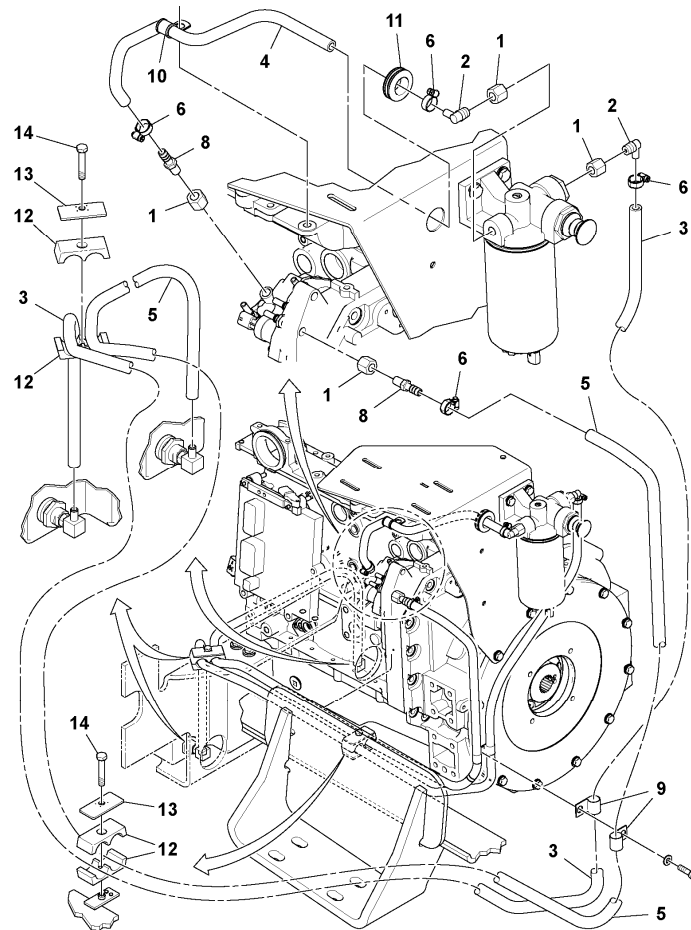

Date: 2014/1/16	Image id: 1051288	Catalogue: 20499	Model: SD115D
Brand: Volvo	Serial: 23273-	Group/Section: 235/100	Title: Fuel Line Installation 43851997

Pos	Part	Q1	Q2	Q3	Q4	Q5	PS	Kit	Description	Option(s)	Remark
1	RM58943747	4							Adapter		
2	RM21956545	2							Adapter		
3	RM43830355	1							Hose assembly		
4	RM43888049	1							Fuel hose		
5	RM18006833	1							Hose assembly		
6	RM50274299	4							Hose clamp		
8	RM59331934	2							Adapter		
9	RM59117333	2							Clamp		
10	RM59151001	1							Clamp		
11	RM58947987	1							Grommet		
12	RM59891002	4							Clamp		
13	RM59583500	2							Plate		
14	RM96705553	2							Hexagon screw