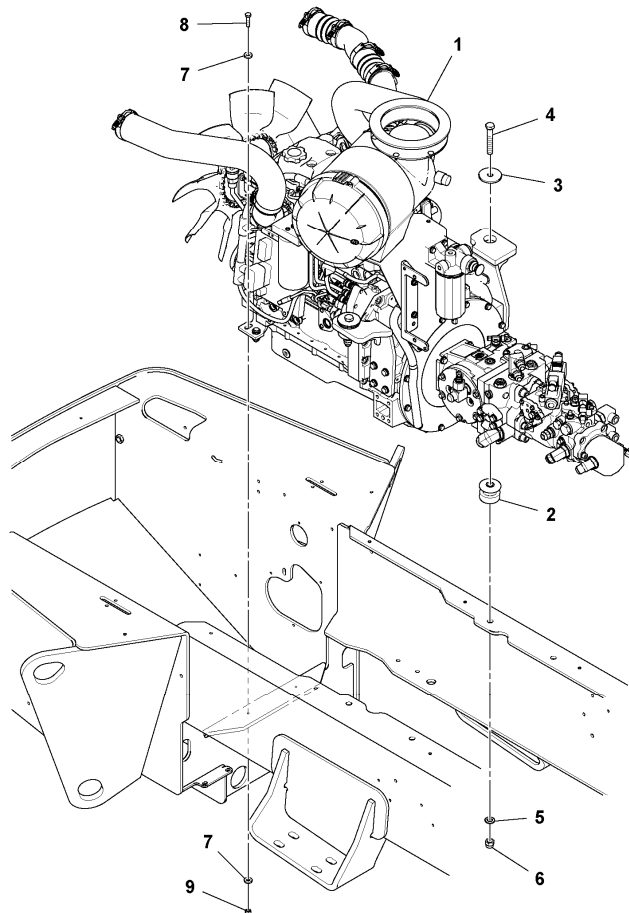

Date: <b>2014/1/16</b>	Image id: <b>1051284</b>	Catalogue: <b>20499</b>	Model: <b>SD115D</b>
Brand: <b>Volvo</b>	Serial: <b>23273-</b>	Group/Section: <b>210/100</b>	Title: <b>Engine Installation 80844749</b>

Section option	Kit	Option description
RM80844749		Engine Installation

Pos	Part	Q1	Q2	Q3	Q4	Q5	PS	Kit	Description	Option(s)	Remark
1		1							Engine		See ref 210/150
2	RM59127720	2							Mounting plate		
3	RM58879768	2							Washer		
4	RM96739982	2							Hexagon screw		
5	RM96738612	2							Plain washer		
6	RM96704630	2							Nut		
7	RM96711833	8							Washer		
8	RM96704556	4							Hexagon screw		
9	VOE971071	4							Hexagon nut		
10		1							Fuel line		See footnote 2624) See ref 235/100

2624) Not Shown

Date: <b>2014/1/16</b>	Image id: <b>1037393</b>	Catalogue: <b>20499</b>	Model: <b>SD115D</b>
Brand: <b>Volvo</b>	Serial: <b>23273-</b>	Group/Section: <b>210/150</b>	Title: <b>Engine assembly 80844806</b>