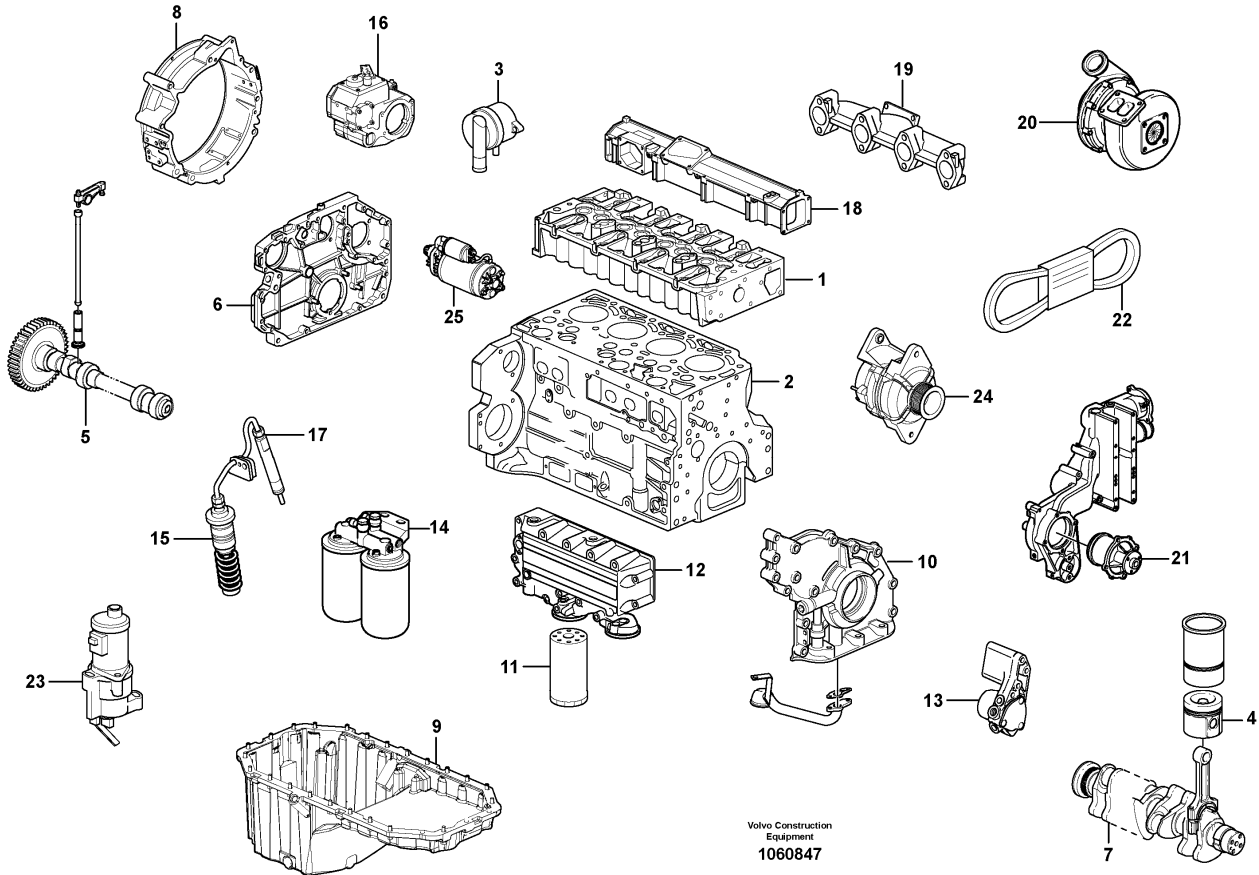

Date: <b>2014/1/16</b>	Image id: <b>1060847</b>	Catalogue: <b>20620</b>	Model: <b>SD110</b>
Brand: <b>Volvo</b>	Serial: <b>52332-, 58001-, 550001-</b>	Group/Section: <b>210/100</b>	Title: <b>Engine 15083754, 12777799, 12779989</b>

Section option	Kit	Option description
VOE15083754		Engine D5DGAE3
VOE12777799		Axle Drive SD110
VOE12779989		Drum Drive SD110D

Pos	Part	Q1	Q2	Q3	Q4	Q5	PS	Kit	Description	Option(s)	Remark
	VOE15083754	1							Engine		D5DGAE3
1		1							•Cylinder head		See ref 211/100
2		1							•Cylinder Block		See ref 212/100
3		1							•Crankcase ventilation		See ref 257/100
4		1							•Piston		See ref 213/100
5		1							•Valve mechanism		See ref 214/100
6		1							•Timing gear casing		See ref 215/100
7		1							•Crankshaft		See ref 216/100

Date: <b>2014/1/16</b>	Image id: <b>1059631</b>	Catalogue: <b>20620</b>	Model: <b>SD110</b>
Brand: <b>Volvo</b>	Serial: <b>52332-, 58001-, 550001-</b>	Group/Section: <b>211/100</b>	Title: <b>Cylinder head 15083754, 12777799, 12779989</b>