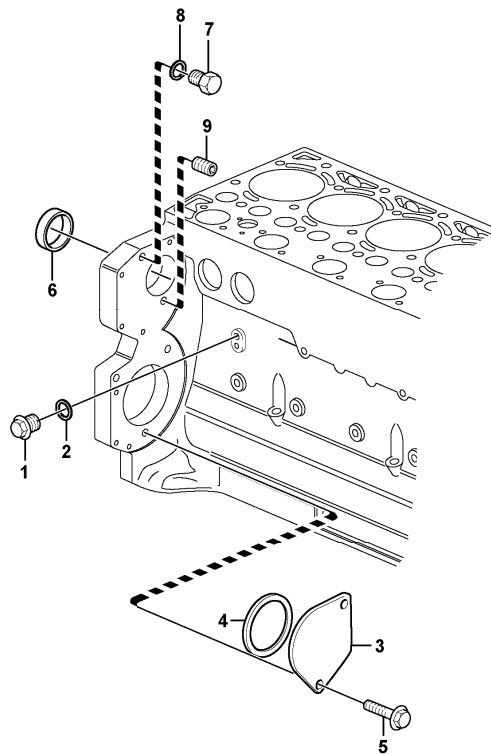

Date: 2014/1/16	Image id: 1057681	Catalogue: 20620	Model: SD110
Brand: Volvo	Serial: 52332-, 58001-, 550001-	Group/Section: 215/200	Title: Pump drive power take-off 15083754, 12777799, 12779989

Volvo Construction
Equipment
1057681

Section option	Kit	Option description
VOE15083754		Engine D5DGAE3
VOE12777799		Axle Drive SD110
VOE12779989		Drum Drive SD110D

Pos	Part	Q1	Q2	Q3	Q4	Q5	PS	Kit	Description	Option(s)	Remark
1	VOE20405716	1							Plug		
2	VOE13947621	1							Plane gasket		
3	VOE24426064	1							Cover		
4	VOE20412359	1							Sealing ring		
5	VOE888289	2							Hexagon screw		
6	VOE20450778	1							Core plug		
7	VOE20441859	1							Plug		
8	VOE13947281	1							Gasket		
9	VOE20459970	1							Set screw