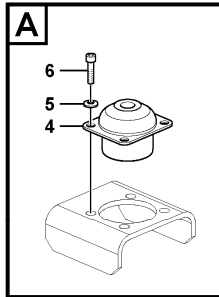

Date: 2014/1/16	Image id: 1060881	Catalogue: 20620	Model: SD110
Brand: Volvo	Serial: 52332-, 58001-, 550001-	Group/Section: 218/100	Title: Engine Installation Assembly 12759687, 12765341

Volvo Construction
Equipment
1060881

Section option	Kit	Option description
VOE12765341		Engine Installation DRUM DRIVE
VOE12759687		Engine Installation AXLE DRIVE

Pos	Part	Q1	Q2	Q3	Q4	Q5	PS	Kit	Description	Option(s)	Remark
1	RM96746433	8							Washer		
2	RM96704085	4							Hexagon screw		E PROD
2	RM96705678	4							Hexagon screw		L PROD
3	RM96703665	4							Hexagon nut		
4	RM70932538	4							Engine anchorage		
5	RM14272462	16							Lock washer		
6	RM96725007	16							Hex. socket screw		
7	RM14261002	8							Lock washer		
8	RM96718895	8							Hexagon screw