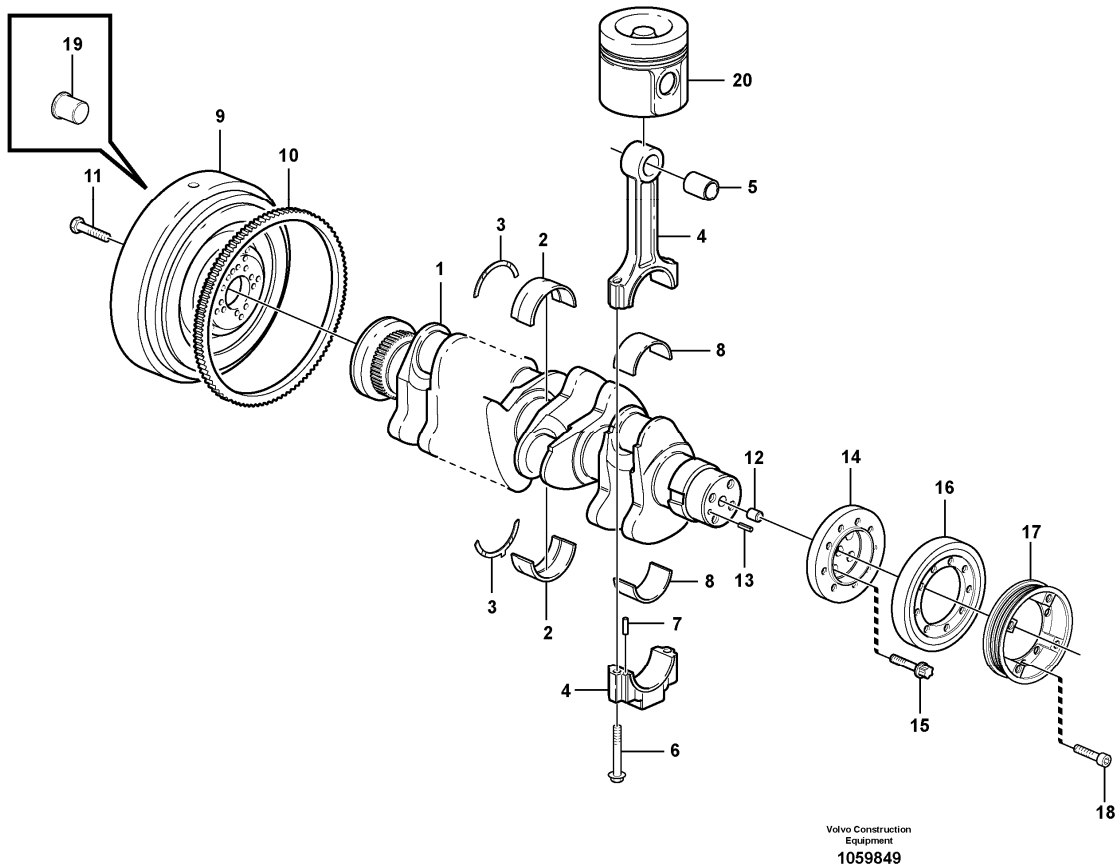

Date: 2014/1/16	Image id: 1059849	Catalogue: 20620	Model: SD110
Brand: Volvo	Serial: 52332-, 58001-, 550001-	Group/Section: 216/100	Title: Crankshaft and related parts 15083754, 12777799, 12779989

Section option	Kit	Option description
VOE15083754		Engine D5DGAE3
VOE12777799		Axle Drive SD110
VOE12779989		Drum Drive SD110D

Pos	Part	Q1	Q2	Q3	Q4	Q5	PS	Kit	Description	Option(s)	Remark
1	VOE21264836	1							Crankshaft		
2	VOE21141948	5							Main bearing		STD 85,00 MM
2	VOE21234191	REQ							Main bearing		U SZ 84,75 MM
2	VOE20405541	REQ							Main bearing		U SZ 84,50 MM
3	VOE21141955	2							Raceway washer		STD 2,9 MM
3	VOE21141963	REQ							Raceway washer		O SZ 3,1 MM
4	VOE20585982	4							Connecting Rod		
5	VOE11700325	4							•Bushing		
6	VOE11700326	8							•Bolt