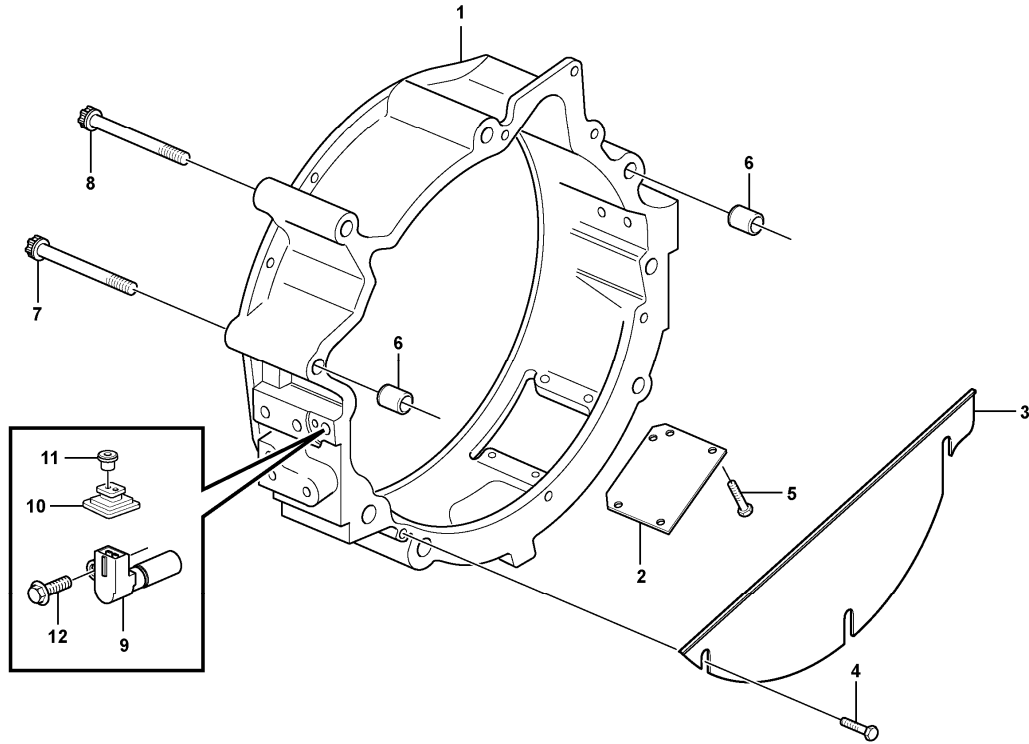

Date: 2014/1/16	Image id: 1060828	Catalogue: 20620	Model: SD110
Brand: Volvo	Serial: 52332-, 58001-, 550001-	Group/Section: 216/150	Title: Flywheel housing 15083754, 12777799, 12779989

Volvo Construction
Equipment
1060828

Section option	Kit	Option description
VOE15083754		Engine D5DGAE3
VOE12777799		Axle Drive SD110
VOE12779989		Drum Drive SD110D

Pos	Part	Q1	Q2	Q3	Q4	Q5	PS	Kit	Description	Option(s)	Remark
1	VOE21018780	1							Flywheel Hsg		
2	VOE20547288	1							•Cover Plate		
3	VOE20459989	1							•Cover		
4	VOE20405729	3							•Screw		
5	VOE20405729	4							•Screw		
6	VOE20585971	2							Bushing		
7	VOE20405714	2							Screw		M12X160
8	VOE20405715	4							Screw		M16X150
9	VOE20964264	1							Sensor