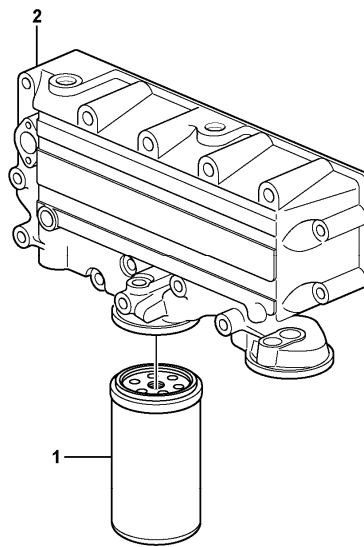

Date: 2014/1/16	Image id: 1033249	Catalogue: 20620	Model: SD110
Brand: Volvo	Serial: 52332-, 58001-, 550001-	Group/Section: 222/100	Title: Oil filter 15083754, 12777799, 12779989

Volvo Construction
Equipment
1033249

Section option	Kit	Option description
VOE15083754		Engine D5DGAE3
VOE12777799		Axle Drive SD110
VOE12779989		Drum Drive SD110D

Pos	Part	Q1	Q2	Q3	Q4	Q5	PS	Kit	Description	Option(s)	Remark
1	VOE3831236	1							Oil filter		
2		1							Housing		See ref 223/100