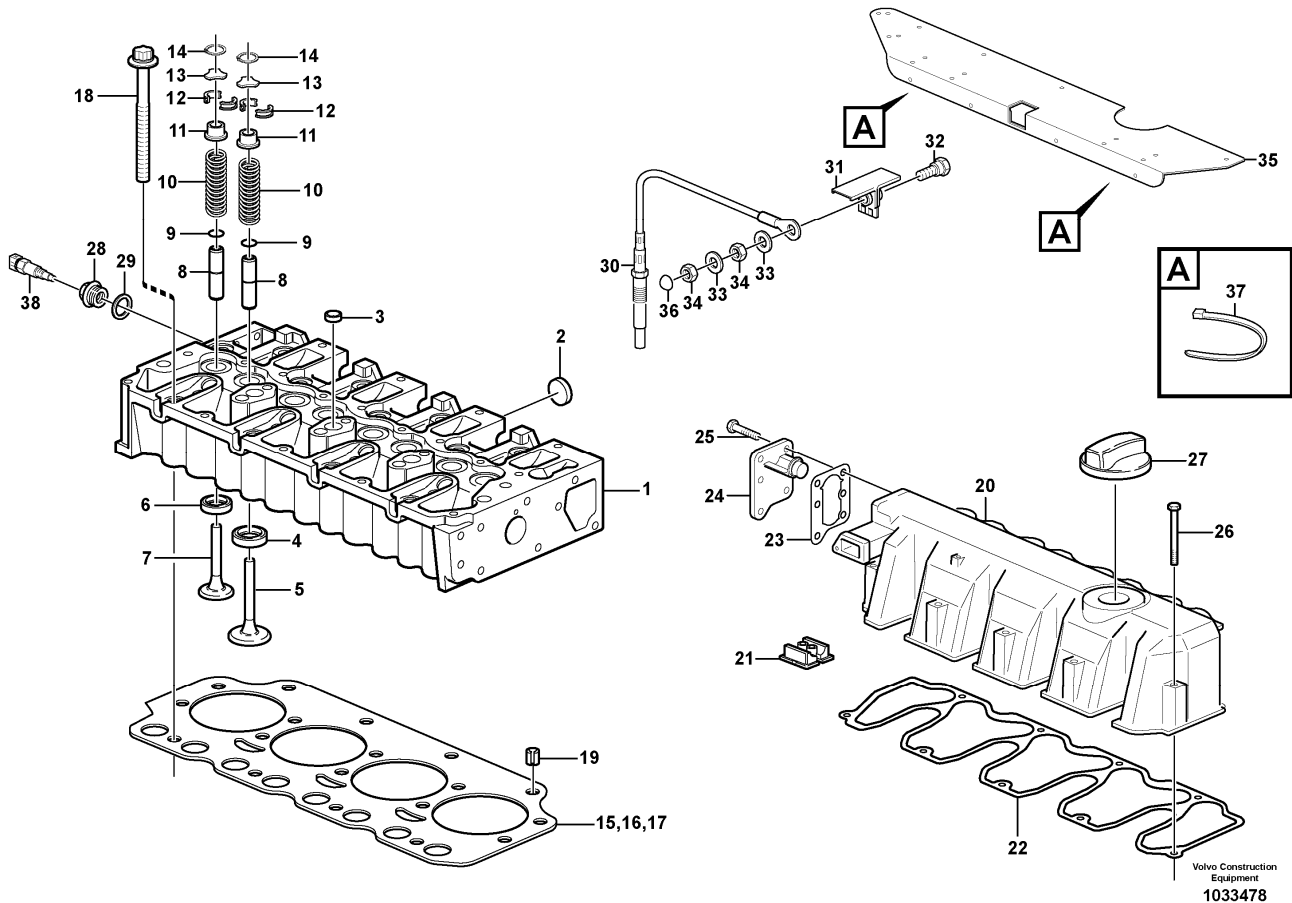

Date: <b>2014/1/16</b>	Image id: <b>1060847</b>	Catalogue: <b>20620</b>	Model: <b>SD110</b>
Brand: <b>Volvo</b>	Serial: <b>52332-, 58001-, 550001-</b>	Group/Section: <b>210/100</b>	Title: <b>Engine 15083754, 12777799, 12779989</b>

Section option	Kit	Option description
VOE15083754		Engine D5DGAE3
VOE12777799		Axle Drive SD110
VOE12779989		Drum Drive SD110D

Pos	Part	Q1	Q2	Q3	Q4	Q5	PS	Kit	Description	Option(s)	Remark
	VOE15083754	1							Engine		D5DGAE3
1		1							•Cylinder head		See ref 211/100
2		1							•Cylinder Block		See ref 212/100
3		1							•Crankcase ventilation		See ref 257/100
4		1							•Piston		See ref 213/100
5		1							•Valve mechanism		See ref 214/100
6		1							•Timing gear casing		See ref 215/100
7		1							•Crankshaft		See ref 216/100

Date: <b>2014/1/16</b>	Image id: <b>1059631</b>	Catalogue: <b>20620</b>	Model: <b>SD110</b>
Brand: <b>Volvo</b>	Serial: <b>52332-, 58001-, 550001-</b>	Group/Section: <b>211/100</b>	Title: <b>Cylinder head 15083754, 12777799, 12779989</b>