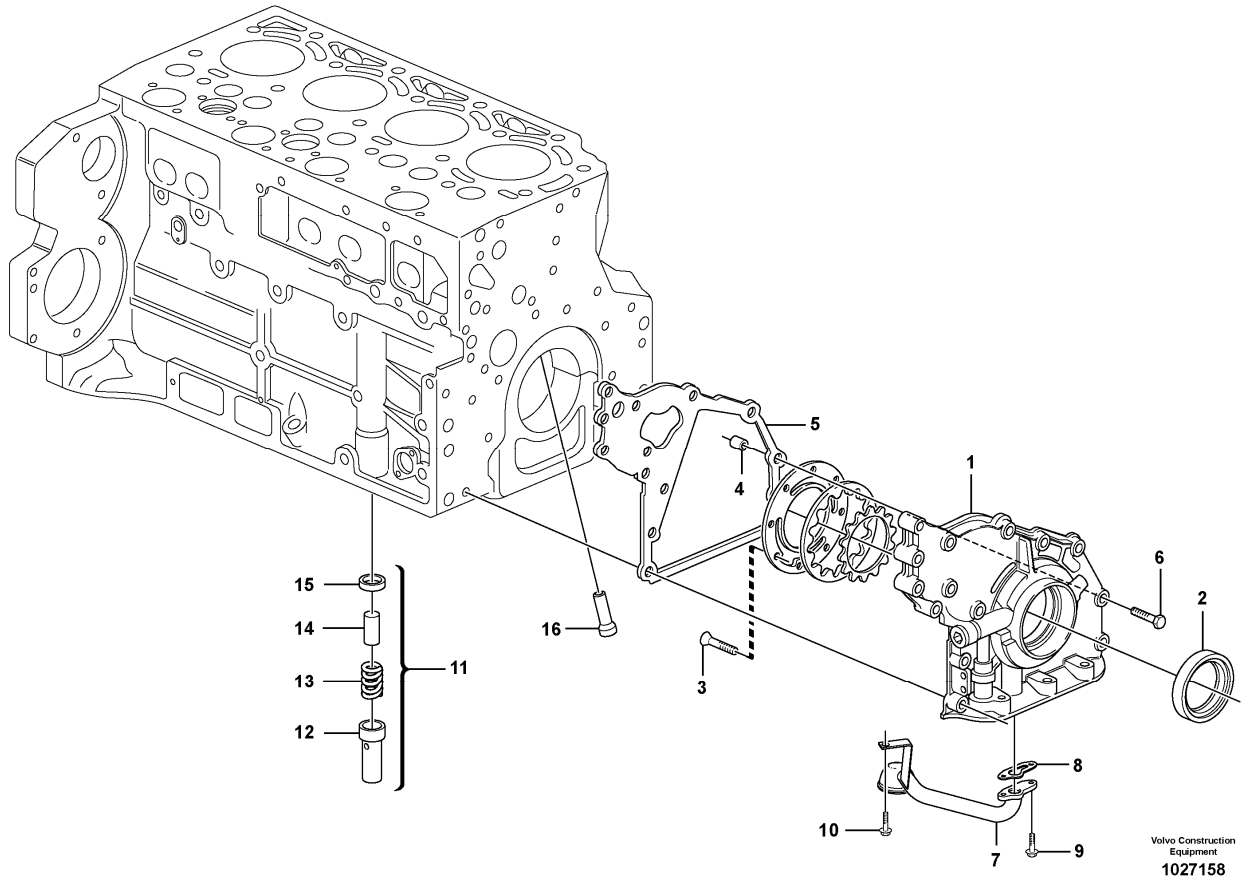

Date: 2014/1/16	Image id: 1027158	Catalogue: 20620	Model: SD110
Brand: Volvo	Serial: 52332-, 58001-, 550001-	Group/Section: 221/100	Title: Lubricating oil system 15083754, 12777799, 12779989

Section option	Kit	Option description
VOE15083754		Engine D5DGAE3
VOE12777799		Axle Drive SD110
VOE12779989		Drum Drive SD110D

Pos	Part	Q1	Q2	Q3	Q4	Q5	PS	Kit	Description	Option(s)	Remark
1	VOE21600195	1							Oil pump housing		
2	VOE21486081	1							•Lip seal		
3	VOE20451738	8							•Screw		
4	VOE20405603	1							Spring pin		
5	VOE20742661	1							Gasket		
6	VOE20412324	14							Screw		
7	VOE20798986	1							Suction pipe		
8	VOE20405888	1							Gasket		
9	VOE20405672	2							Screw