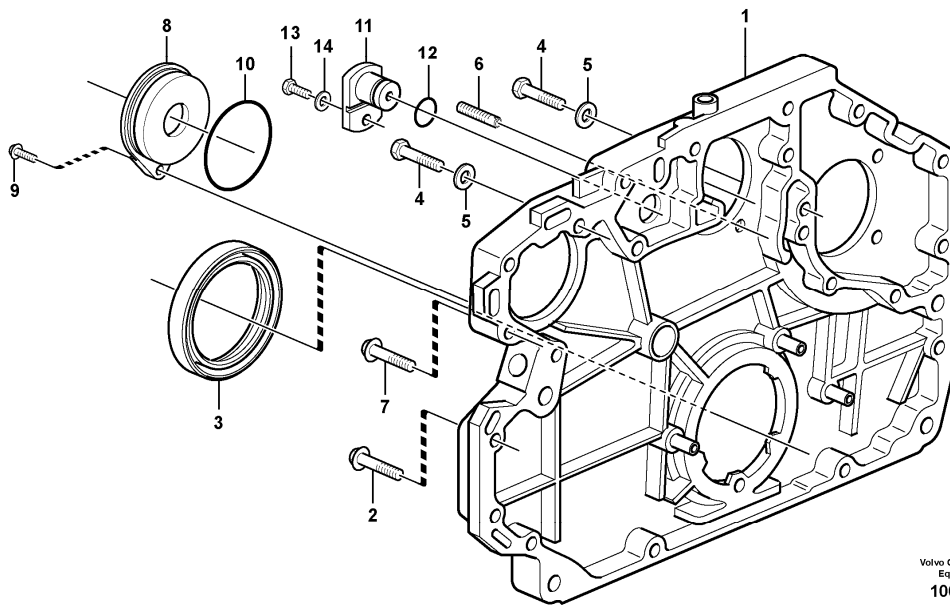

Date: 2014/1/16	Image id: 1060149	Catalogue: 20620	Model: SD110
Brand: Volvo	Serial: 52332-, 58001-, 550001-	Group/Section: 215/100	Title: Timing gear casing 15083754, 12777799, 12779989

Volvo Construction
Equipment
1060149

Section option	Kit	Option description
VOE15083754		Engine D5DGAE3
VOE12777799		Axle Drive SD110
VOE12779989		Drum Drive SD110D

Pos	Part	Q1	Q2	Q3	Q4	Q5	PS	Kit	Description	Option(s)	Remark
1	VOE21155415	1							Flywheel housing		
2	VOE20412324	12							Screw		
3	VOE21486084	1							Lip seal		
4	VOE20534597	2							Screw		
5	VOE13955900	2							Washer		
6	VOE20450795	1							Set screw		
7	VOE20405709	1							Screw		
8	VOE20558215	1							Cover		
9	VOE11700269	1							Screw