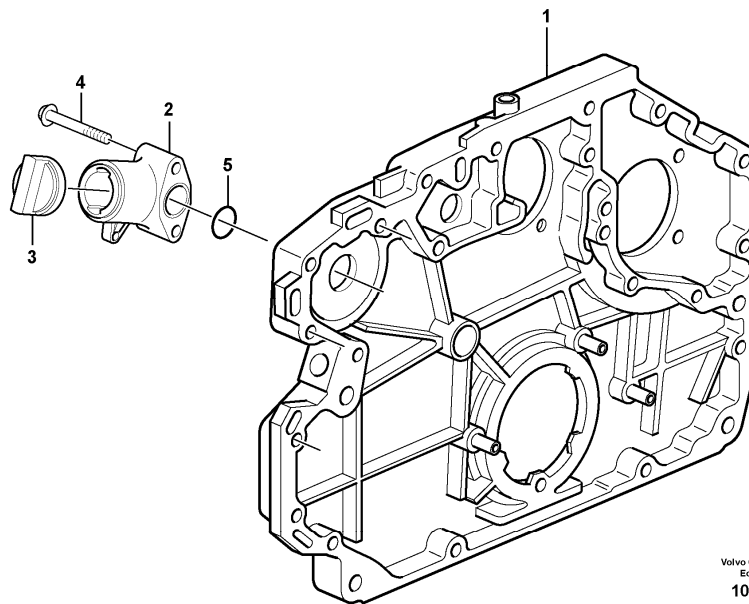

Date: 2014/1/16	Image id: 1060152	Catalogue: 20620	Model: SD110
Brand: Volvo	Serial: 52332-, 58001-, 550001-	Group/Section: 217/150	Title: Oil filler 15083754, 12777799, 12779989

Volvo Construction
Equipment
1060152

Section option	Kit	Option description
VOE15083754		Engine D5DGAE3
VOE12777799		Axle Drive SD110
VOE12779989		Drum Drive SD110D

Pos	Part	Q1	Q2	Q3	Q4	Q5	PS	Kit	Description	Option(s)	Remark
1		1							Tmg Gear Casing		See ref 215/100
2	VOE20558211	1							Oil Filler Pipe		
3	VOE20412589	1							Filler cap		
4	VOE20450801	2							Screw		
5	VOE20558213	1							Sealing ring