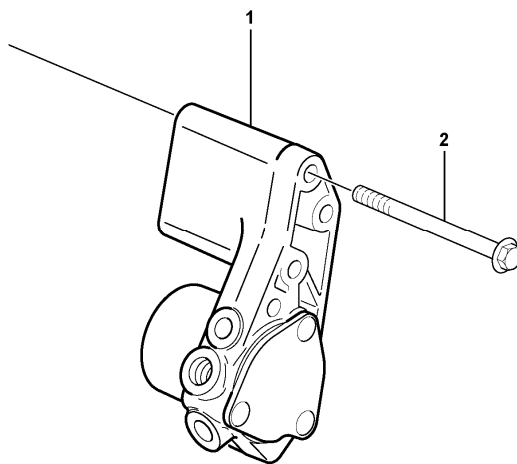

Date: 2014/1/16	Image id: 1033411	Catalogue: 20620	Model: SD110
Brand: Volvo	Serial: 52332-, 58001-, 550001-	Group/Section: 233/200	Title: Fuel pump 15083754, 12777799, 12779989

Volvo Construction
Equipment
1033411

Section option	Kit	Option description
VOE15083754		Engine D5DGAE3
VOE12777799		Axle Drive SD110
VOE12779989		Drum Drive SD110D

Pos	Part	Q1	Q2	Q3	Q4	Q5	PS	Kit	Description	Option(s)	Remark
1	VOE21511352	1							Fuel pump		
2	VOE993471	3							Flange screw