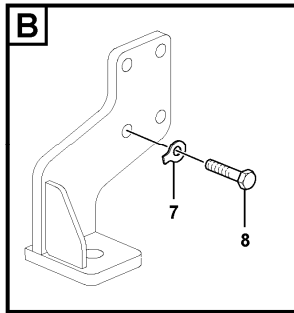

Date: 2014/1/16	Image id: 1060881	Catalogue: 20620	Model: SD110
Brand: Volvo	Serial: 52332-, 58001-, 550001-	Group/Section: 218/100	Title: Engine Installation Assembly 12759687, 12765341

Volvo Construction
Equipment
1060881

Section option	Kit	Option description
VOE12765341		Engine Installation DRUM DRIVE
VOE12759687		Engine Installation AXLE DRIVE

Pos	Part	Q1	Q2	Q3	Q4	Q5	PS	Kit	Description	Option(s)	Remark
1	RM96746433	8							Washer		
2	RM96704085	4							Hexagon screw		E PROD
2	RM96705678	4							Hexagon screw		L PROD
3	RM96703665	4							Hexagon nut		
4	RM70932538	4							Engine anchorage		
5	RM14272462	16							Lock washer		
6	RM96725007	16							Hex. socket screw		
7	RM14261002	8							Lock washer		
8	RM96718895	8							Hexagon screw