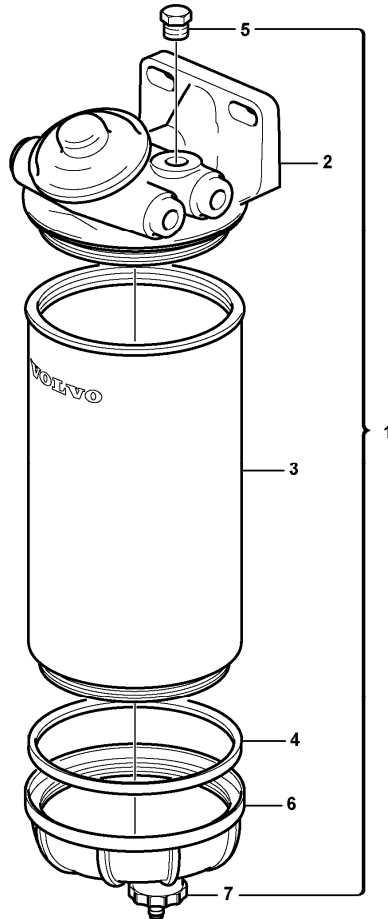

Date: 2014/1/16	Image id: 1059696	Catalogue: 20620	Model: SD110
Brand: Volvo	Serial: 52332-, 58001-, 550001-	Group/Section: 233/100	Title: Water separator 12777799, 12779989

Volvo Construction
Equipment
1059696

Section option	Kit	Option description
VOE12777799		Axle Drive SD110
VOE12779989		Drum Drive SD110D

Pos	Part	Q1	Q2	Q3	Q4	Q5	PS	Kit	Description	Option(s)	Remark
1	VOE11110670	1							Water separator		
2		1							Filter Housing		
3	VOE11110474	1							•Primary filter		
3	VOE11110668	1							•Filter		(VOE3836024)
4	VOE11110669	1							•Gasket		
5	VOE11704241	1							•Plug		
6	VOE3943382	1							•Bowl		
7	VOE11704244	1							•Drain valve