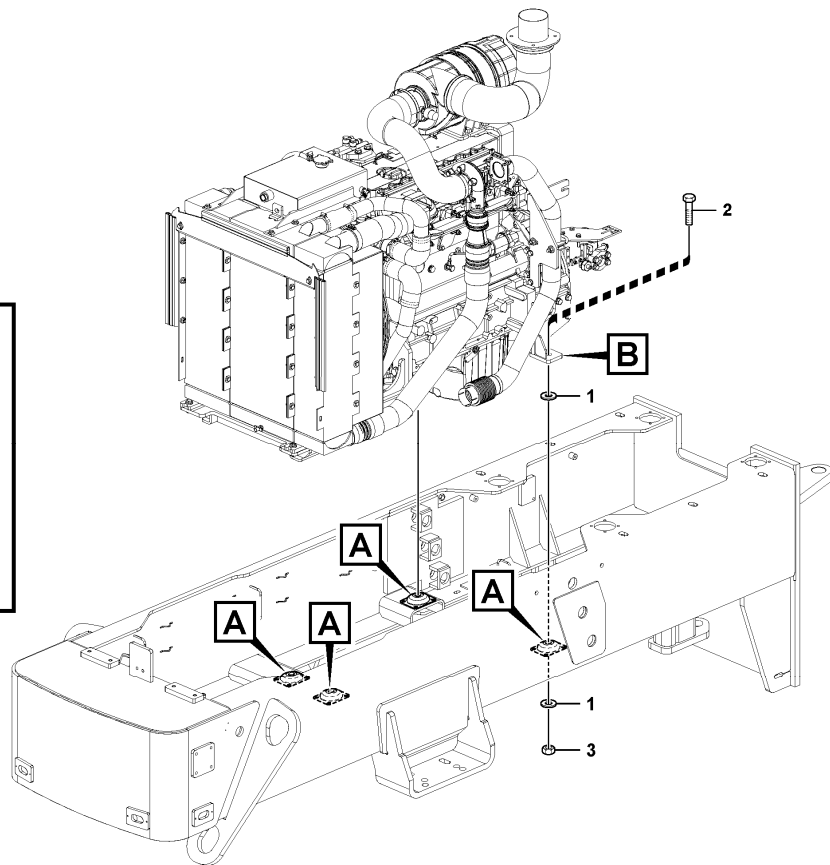

Date: 2014/1/16	Image id: 1060881	Catalogue: 20620	Model: SD110
Brand: Volvo	Serial: 52332-, 58001-, 550001-	Group/Section: 218/100	Title: Engine Installation Assembly 12759687, 12765341

Volvo Construction
Equipment
1060881

Section option	Kit	Option description
VOE12765341		Engine Installation DRUM DRIVE
VOE12759687		Engine Installation AXLE DRIVE

Pos	Part	Q1	Q2	Q3	Q4	Q5	PS	Kit	Description	Option(s)	Remark
1	RM96746433	8							Washer		
2	RM96704085	4							Hexagon screw		E PROD
2	RM96705678	4							Hexagon screw		L PROD
3	RM96703665	4							Hexagon nut		
4	RM70932538	4							Engine anchorage		
5	RM14272462	16							Lock washer		
6	RM96725007	16							Hex. socket screw		
7	RM14261002	8							Lock washer		
8	RM96718895	8							Hexagon screw