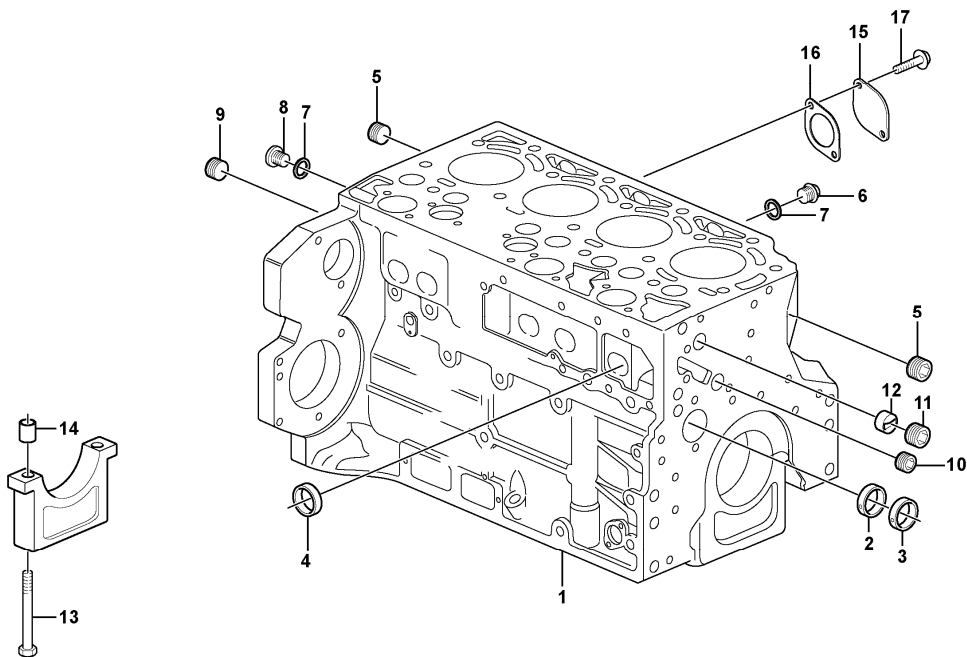

Date: 2014/1/16	Image id: 1056302	Catalogue: 20620	Model: SD110
Brand: Volvo	Serial: 52332-, 58001-, 550001-	Group/Section: 212/100	Title: Cylinder block 15083754, 12777799, 12779989

Volvo Construction
Equipment
1056302

Section option	Kit	Option description
VOE15083754		Engine D5DGAE3
VOE12777799		Axle Drive SD110
VOE12779989		Drum Drive SD110D

Pos	Part	Q1	Q2	Q3	Q4	Q5	PS	Kit	Description	Option(s)	Remark
1	VOE20555442	1							Crankcase		
2	VOE11700285	1							•Bearing bushing		
3	VOE11700284	4							•Bearing bushing		
4	VOE20405721	6							•Core plug		
5	VOE20508600	2							•Plug		
6	VOE20405716	2							•Plug		
7	VOE13969011	4							•Gasket		
8	VOE945065	2							•Plug		
9	VOE20785813	1							•Plug