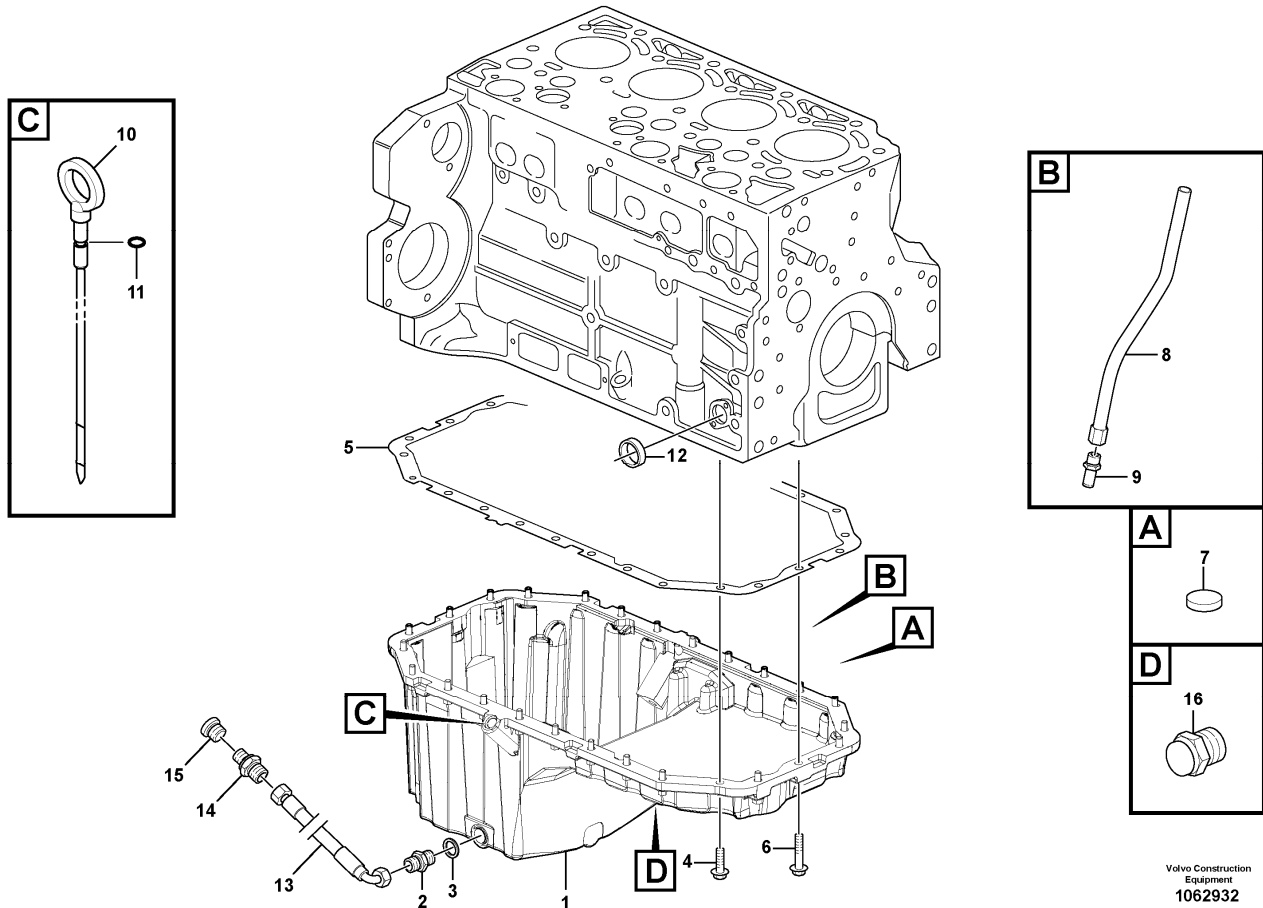

Date: 2014/1/16	Image id: 1062932	Catalogue: 20620	Model: SD110
Brand: Volvo	Serial: 52332-, 58001-, 550001-	Group/Section: 217/100	Title: Oil sump 15083754, 12777799, 12779989

Volvo Construction
Equipment
1062932

Section option	Kit	Option description
VOE12761239		Basic Machine SD110
VOE15083754		Engine D5DGAE3
VOE12777799		Axle Drive SD110
VOE12779989		Drum Drive SD110D

Pos	Part	Q1	Q2	Q3	Q4	Q5	PS	Kit	Description	Option(s)	Remark
1	VOE888860	1							Oil pan		(VOE21099766)
2	RM14198550	1							Stud		
3	VOE993679	1							Gasket		
4	VOE13949578	22							Screw		
5	VOE20405843	1							Gasket		
6	VOE20412324	4							Screw		
7	VOE888861	1							Cover		
8	VOE888866	1							Guide tube