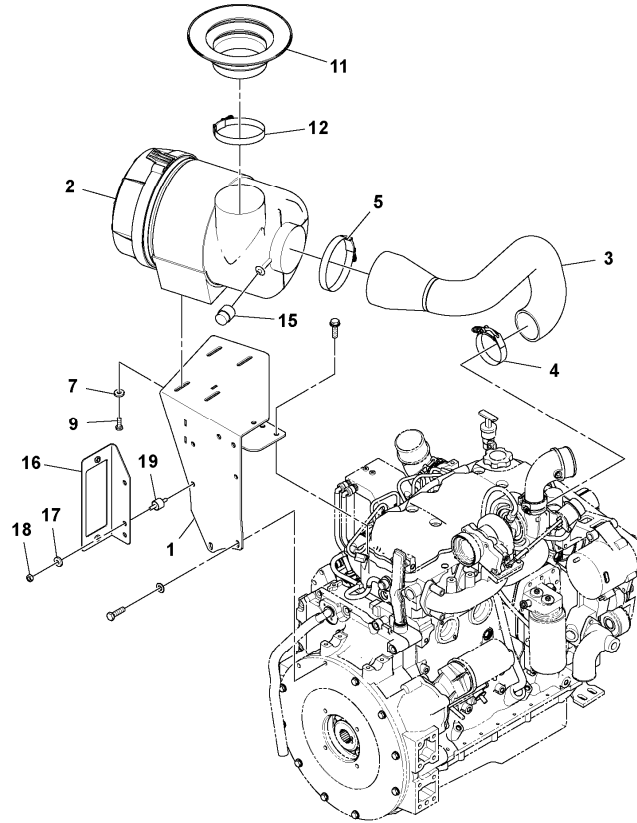

Date: 2014/1/15	Image id: 1051285	Catalogue: 20178	Model: SD100D
Brand: Volvo	Serial: 197389-999999	Group/Section: 256/100	Title: Air cleaner installation 43810142

Q1-Q5	Option	Option description	
Q1 43810183_0B01			

Pos	Part	Q1	Q2	Q3	Q4	Q5	PS	Kit	Description	Option(s)	Remark
1	RM43851112	1							Bracket		
2	RM43902444	1							Air cleaner		
	RM43904168	1							•Air filter insert		
	RM43904176	1							•Safety filter		
3	RM43851310	1							Air hose		
4	RM54680103	1							Clamp		
5	RM19288604	1							Clamp		
7	RM96712674	4							Washer		
9	RM96702659	4							Hexagon screw		
11	RM13880216	1							Bellow		
12	RM20936001	1							Clamp