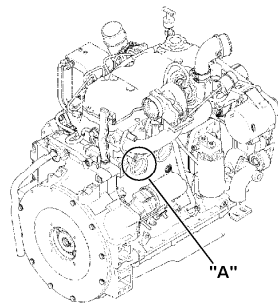

Date: 2014/1/15	Image id: 1051532	Catalogue: 20178	Model: SD100D
Brand: Volvo	Serial: 197389-999999	Group/Section: 269/100	Title: Block Heater Installation 43829332

Section option	Kit	Option description
RM43829332		Block Heater

Section footnote 2586) Optional

Q1-Q5	Option	Option description
Q1 43829332_0001		

Pos	Part	Q1	Q2	Q3	Q4	Q5	PS	Kit	Description	Option(s)	Remark
1	RM43829357	1							Engine heater kit		
	RM43829365	1							•Heater		
	RM43829399	2							•Hexagon screw		
	RM43829373	1							•Cable