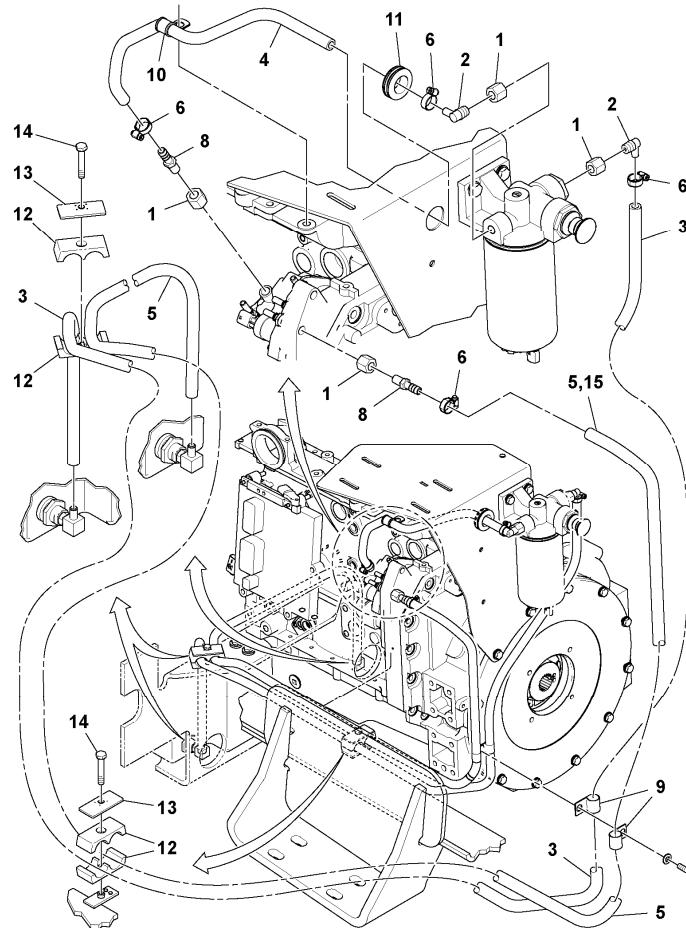

Date: 2014/1/15	Image id: 1059242	Catalogue: 20178	Model: SD100D
Brand: Volvo	Serial: 197389-999999	Group/Section: 235/100	Title: Fuel Line Installation 43851997

Volvo Construction
Equipment
1059242

Q1-Q5	Option	Option description	
Q1 43851989_0B01			

Pos	Part	Q1	Q2	Q3	Q4	Q5	PS	Kit	Description	Option(s)	Remark
1	RM58943747	4							Adapter		
2	RM21956545	2							Adapter		
3	RM43830355	1							Hose assembly		
4	RM43888049	1							Fuel hose		
5	RM18006833	1							Hose assembly		
6	RM50274299	4							Hose clamp		
8	RM59331934	2							Adapter		
9	RM59117333	2							Clamp		
10	RM59151001	1							Clamp		
11	RM58947987	1							Grommet		
12	RM59891002	4							Clamp