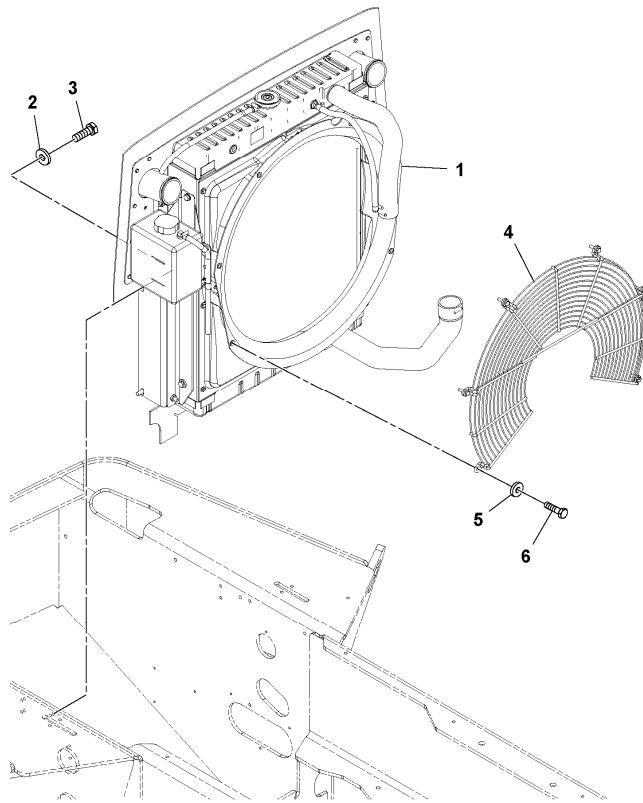

Date: 2014/1/15	Image id: 1037331	Catalogue: 20178	Model: SD100D
Brand: Volvo	Serial: 197389-999999	Group/Section: 261/100	Title: Radiator/Oil Cooler Installation 43810191

Q1-Q5	Option	Option description	
Q1 13299763_0A01			

Pos	Part	Q1	Q2	Q3	Q4	Q5	PS	Kit	Description	Option(s)	Remark
1		1							Radiator/oil Cooler		See ref 261/150
2	RM96711833	4							Washer		
3	RM96701917	4							Hexagon screw		
4	RM43856319	1							Fan guard		
5	RM96712674	6							Washer		
6	RM96705587	6							Hexagon screw