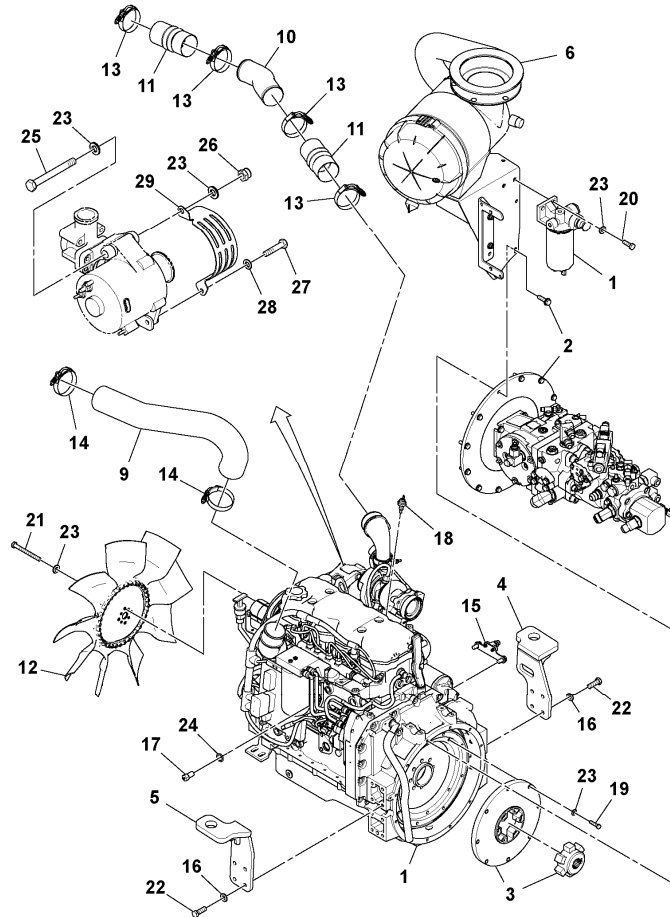

Date: 2014/1/15	Image id: 1051284	Catalogue: 20178	Model: SD100D
Brand: Volvo	Serial: 197389-999999	Group/Section: 210/100	Title: Engine Installation 13886551_80844749

Section option	Kit	Option description
RM13886551		Engine Installation

Q1-Q5	Option	Option description	
Q1 43809854_0A01			

Pos	Part	Q1	Q2	Q3	Q4	Q5	PS	Kit	Description	Option(s)	Remark
1		1							Engine		See ref 210/150
2	RM59127720	2							Mounting plate		
3	RM58879768	2							Washer		
4	RM96739982	2							Hexagon screw		
5	RM96738612	2							Plain washer		
6	RM96704630	2							Nut		
7	RM96711833	8							Washer		
8	RM96704556	4							Hexagon screw		

9	VOE971071	4							Hexagon nut		
10		1							Fuel line		See footnote 2624) See ref 235/100

2624) Not Shown

Date: 2014/1/15	Image id: 1051529	Catalogue: 20178	Model: SD100D
Brand: Volvo	Serial: 197389-999999	Group/Section: 210/150	Title: Engine assembly 13886569_80844806

Date: 2014/1/15	Image id: 1059242	Catalogue: 20178	Model: SD100D
Brand: Volvo	Serial: 197389-999999	Group/Section: 235/100	Title: Fuel Line Installation 43851997

Volvo Construction
Equipment
1059242

Q1-Q5	Option	Option description	
Q1 43851989_0B01			