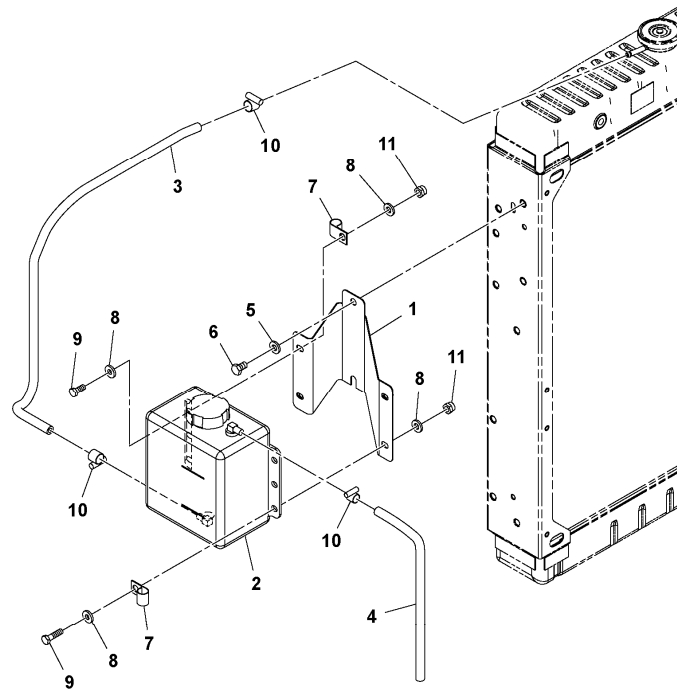

Date: 2014/1/15	Image id: 1037330	Catalogue: 20178	Model: SD100D
Brand: Volvo	Serial: 197389-999999	Group/Section: 261/200	Title: Expansion tank installationg 13292479

Q1-Q5	Option	Option description	
Q1 13299698_0001			

Pos	Part	Q1	Q2	Q3	Q4	Q5	PS	Kit	Description	Option(s)	Remark
1	RM43897420	1							Bracket		
2	RM58802851	1							Plastic bottle		
	RM59154807	1							•Cap		
3	RM13216734	1							Hose assembly		
4	RM59242263	1							Hose assembly		
5	RM96741046	2							Plain washer		
6	RM96702279	2							Hexagon screw		
7	RM59103598	2							Clamp		
8	RM96741038	8							Washer		
9	RM96702659	4							Hexagon screw		
10	RM50274299	3							Hose clamp