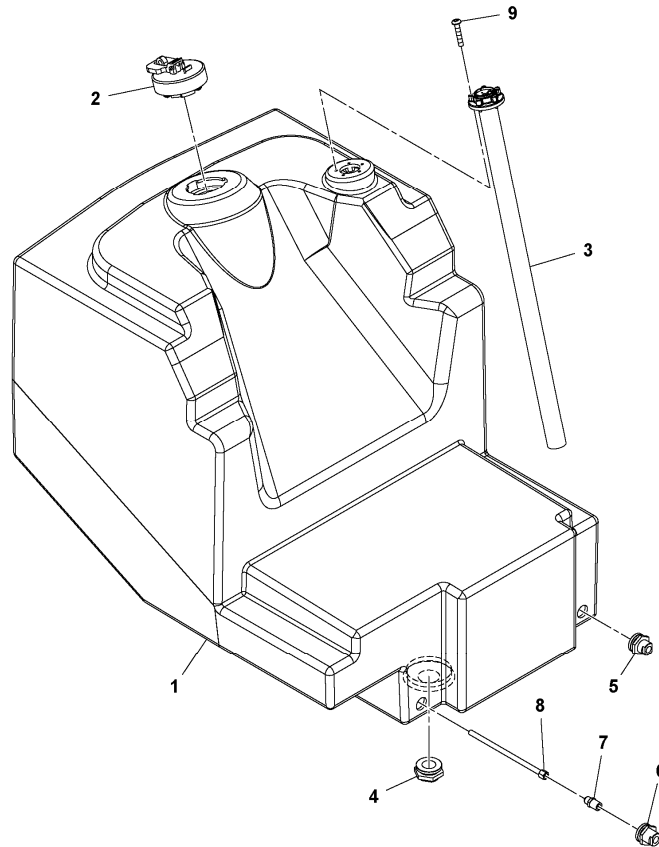

Date: 2014/1/15	Image id: 1037296	Catalogue: 20178	Model: SD100D
Brand: Volvo	Serial: 197389-999999	Group/Section: 234/150	Title: Fuel Tank Assembly 43845858

Q1-Q5	Option	Option description	
Q1 43845858_0101			

Pos	Part	Q1	Q2	Q3	Q4	Q5	PS	Kit	Description	Option(s)	Remark
1	RM43906296	1							Fuel tank		
2	RM43843622	1							Fuel filler cap		
3	RM13213582	1							Fuel gauge		
4	RM13213624	1							Drain plug		
5	RM13213632	1							Return valve		
6	RM13213681	1							Fuel supply		
7	RM95219713	1							Adapter		
8	RM13213699	1							Tube		
9	RM59266726	5							Screw