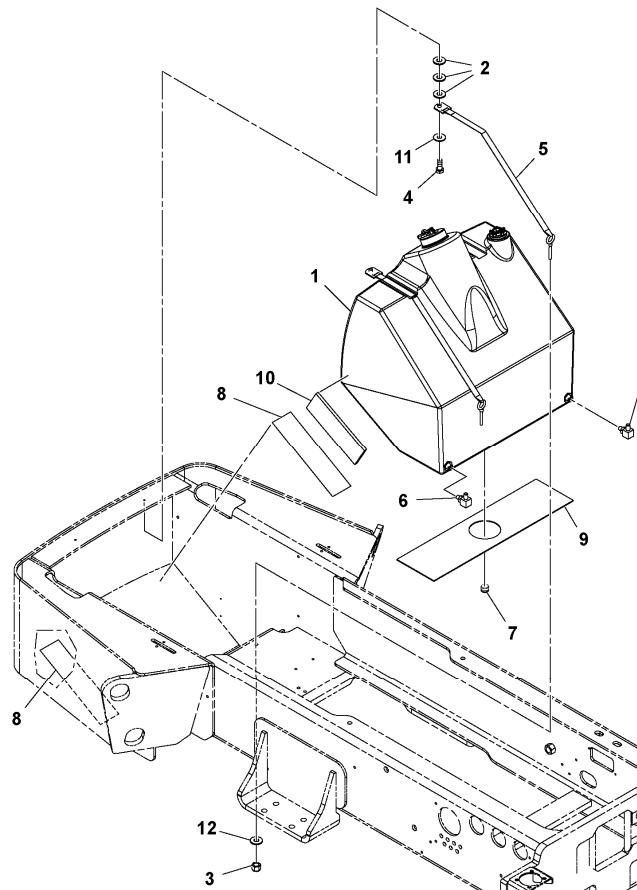

Date: 2014/1/14	Image id: 1038051	Catalogue: 20176	Model: SD77F
Brand: Volvo	Serial: 197637-999999	Group/Section: 234/100	Title: Fuel Tank Installation 13213780

Q1-Q5	Option	Option description	
Q1 13216817_0301			

Pos	Part	Q1	Q2	Q3	Q4	Q5	PS	Kit	Description	Option(s)	Remark
1		1							Fuel tank		See ref 234/200
2	RM96712674	6							Washer		
3	RM95923322	2							Lock nut		
4	RM96705587	2							Hexagon screw		
5	RM13238134	2							Belt		
6	RM95329975	2							Adapter		
7	RM59144428	1							Magnetic plug		
8	RM59290726	2					OP		Tape		
9	RM19331024	1							Guard plate		
10	RM13184932	2					OP		Guard plate		
11	RM59887182	2							Washer