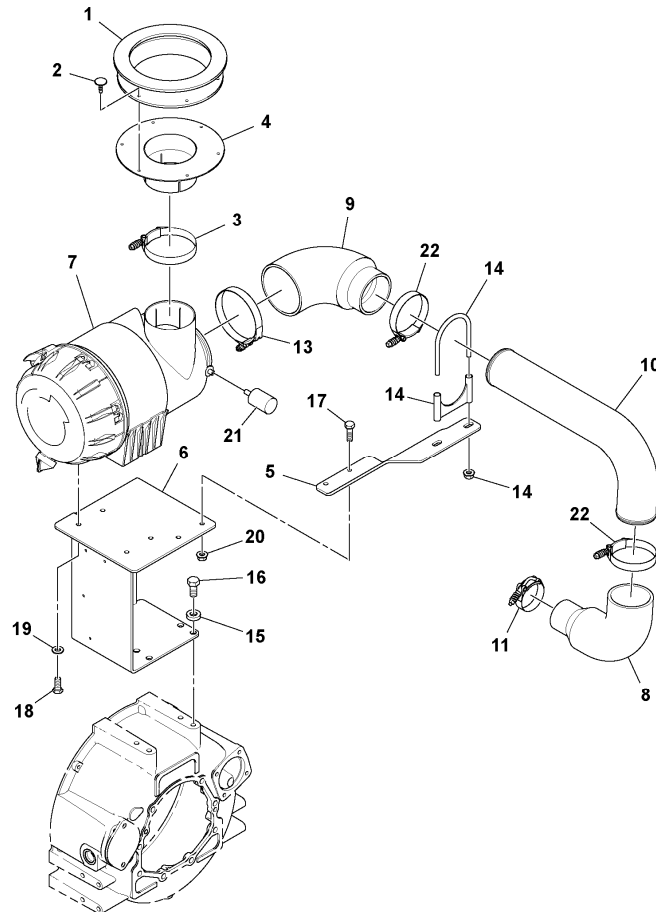

Date: 2014/1/14	Image id: 1046032	Catalogue: 20176	Model: SD77F
Brand: Volvo	Serial: 197637-999999	Group/Section: 256/200	Title: Air Cleaner Assembly ?S/N 200660- 43908565

Q1-Q5	Option	Option description	
Q1 43908565_0201			

Pos	Part	Q1	Q2	Q3	Q4	Q5	PS	Kit	Description	Option(s)	Remark
1	RM13167499	1							Air bellows		
2	RM13212501	6							Rivet		
3	RM13459342	1							Spring clamp		
4	RM43907690	1							Extension hose		
5	RM43917145	1							Bracket		
6	RM43907773	1							Bracket		
7	RM43908557	1							Air cleaner		
	RM43904184	1							•Air filter insert		
	RM43904192	1							•Safety filter		
8	RM43932003	1							Elbow		
9	RM43934876	1							Elbow