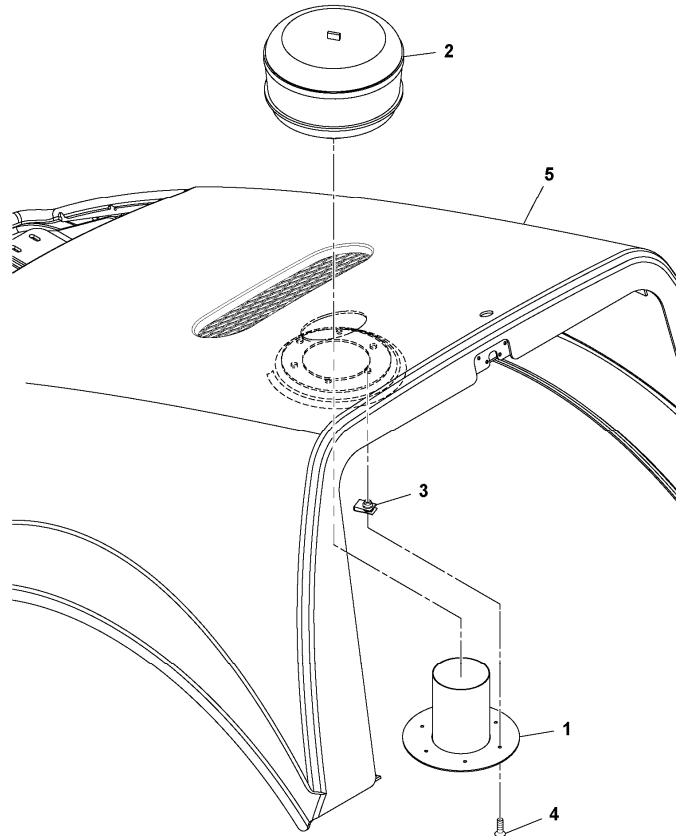

Date: 2014/1/14	Image id: 1038192	Catalogue: 20176	Model: SD77F
Brand: Volvo	Serial: 197637-999999	Group/Section: 256/100	Title: Air Pre-cleaner Installation OPTIONAL, 13176557_43853068_43935170_43935188

Q1-Q5	Option	Option description	
Q1 43853068_0001			

Pos	Part	Q1	Q2	Q3	Q4	Q5	PS	Kit	Description	Option(s)	Remark
1	RM43935212	1							Bonnet		
	RM43935204	1							•Pre-cleaner		
	RM43935196	1							••Bonnet		
	RM59268854	52							••Hanger		
	RM13276027	1							•Sound insulation		
	RM13276043	1							•Sound insulation		
	RM13276068	1							•Sound insulation		
	RM13276035	1							•Sound insulation		
	RM13273339	1							Mounting plate		
2	RM59081323	1							Pre-cleaner