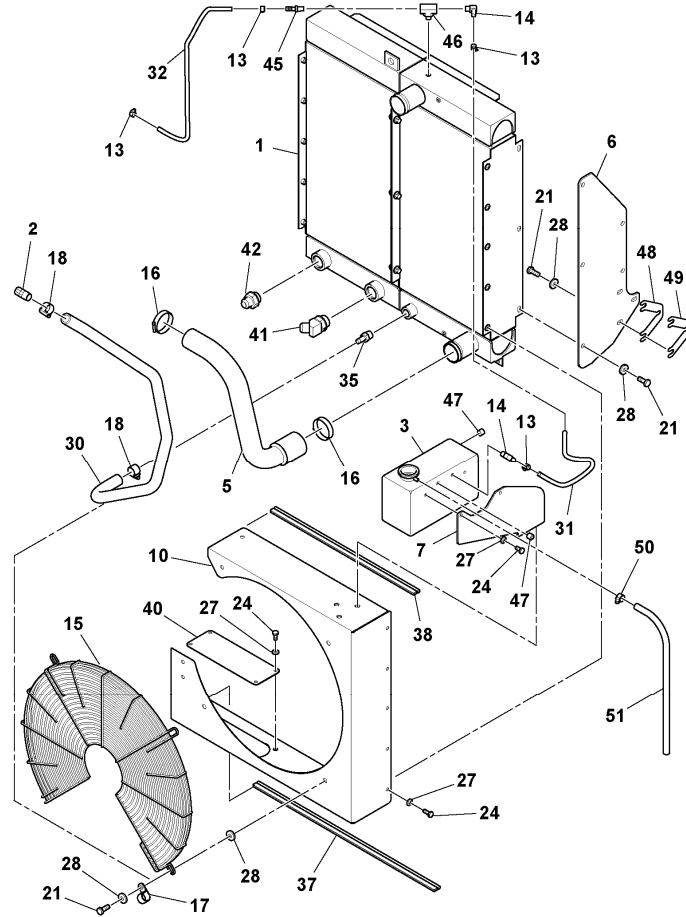

Date: 2014/1/14	Image id: 1054432	Catalogue: 20176	Model: SD77F
Brand: Volvo	Serial: 197637-999999	Group/Section: 261/50	Title: Radiator and Oil Cooler Installation S/N 200660-43913581

Q1-Q5	Option	Option description	
Q1 43913581_0601			

Pos	Part	Q1	Q2	Q3	Q4	Q5	PS	Kit	Description	Option(s)	Remark
1	RM43912179	1							Oil cooler		
	RM46633681	1							•Radiator		
	RM46633699	1							•Oil cooler		
2	RM13425582	1							Adapter		
3	RM43854611	1							Tank		
5	RM43930023	1							Radiator hose		
6	RM43911601	1							Bracket		
7	RM43933712	1							Bracket		
10	RM43939453	1							Fan shroud		
13	RM50274299	4							Hose clamp