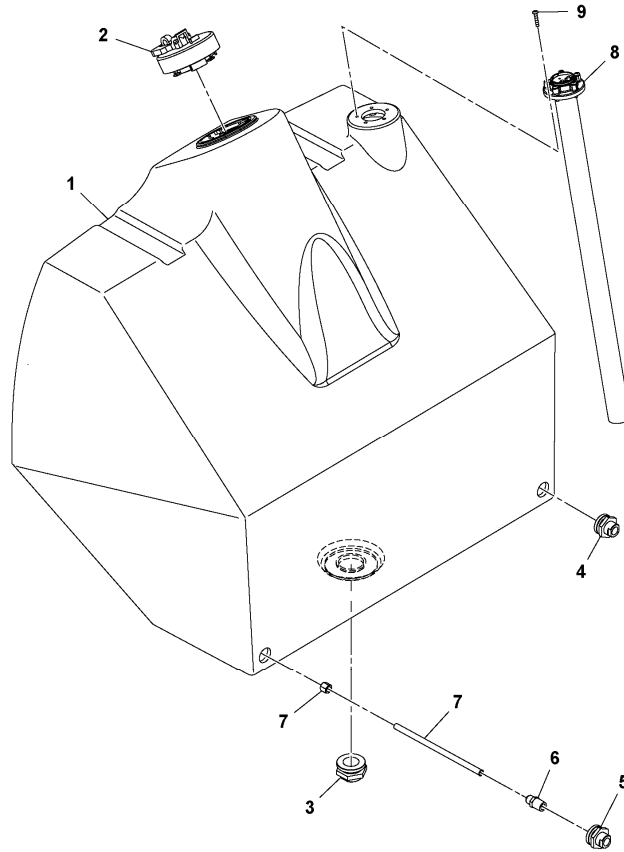

Date: 2014/1/14	Image id: 1045203	Catalogue: 20176	Model: SD77F
Brand: Volvo	Serial: 197637-999999	Group/Section: 234/200	Title: Fuel Tank Assembly 43845841

Q1-Q5	Option	Option description	
Q1 43845841_0001			

Pos	Part	Q1	Q2	Q3	Q4	Q5	PS	Kit	Description	Option(s)	Remark
1	RM43906247	1							Fuel tank		
2	RM43843622	1							Fuel filler cap		
3	RM13213624	1							Drain plug		
	RM13247390	1							•O-ring		
4	RM13213632	1							Return valve		
	RM13247382	1							•O-ring		
5	RM13213681	1							Fuel supply		
	RM13247382	1							•O-ring		
6	RM95219713	1							Adapter		
7	RM13213699	1							Tube		
8	RM13213764	1							Fuel level sensor