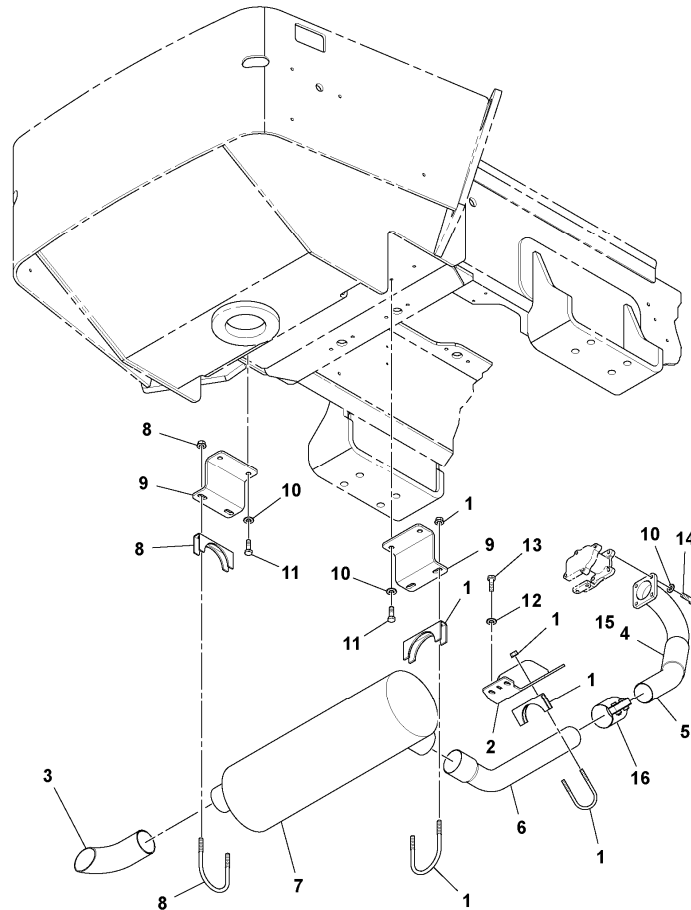

Date: 2014/1/14	Image id: 1058802	Catalogue: 20176	Model: SD77F
Brand: Volvo	Serial: 197637-999999	Group/Section: 252/50	Title: Exhaust Installation S/N 200660- 43907583

Volvo Construction
Equipment
1058802

Q1-Q5	Option	Option description	
Q1 43907583_0201			

Pos	Part	Q1	Q2	Q3	Q4	Q5	PS	Kit	Description	Option(s)	Remark
1	RM59179226	1							Clamp		
2	RM43907401	1							Bracket		
3	RM13188628	1							Tail pipe		
4	RM95286266	4							Hose clamp		
5	RM43859586	1							Exhaust pipe		
6	RM43933308	1							Exhaust pipe		
7	RM43936053	1							Silencer		
8	RM59179218	2							Clamp		
9	RM13188651	2							Bracket		
10	RM96741046	8							Plain washer		
11	RM96701917	4							Hexagon screw