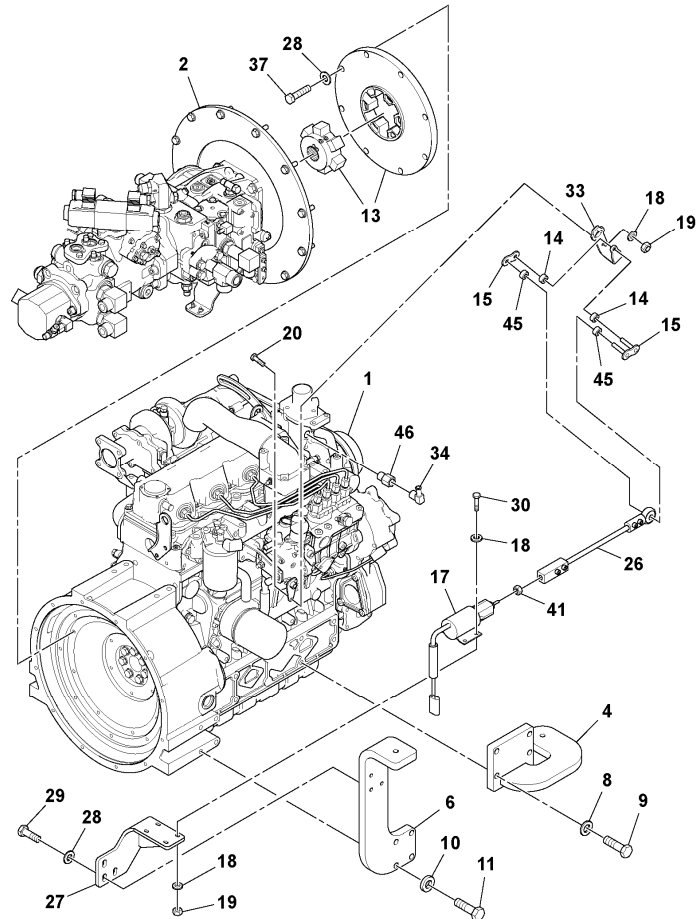

Q1-Q5	Option	Option description	
Q1 43901503_0901			

Pos	Part	Q1	Q2	Q3	Q4	Q5	PS	Kit	Description	Option(s)	Remark
1	RM43899061	1							Engine		
	RM43977461	1							•Oil filter		
	RM43977362	1							•Fuel pump		
	RM43977388	1							•Fuel filter		
	RM43977396	1							•Belt		
	RM43977420	1							•Alternator		
	RM43977438	1							•Starter apparatus		
	RM43977982	1							•Fuel filter		
2		1							Pump Stack		See ref 442/100
4	RM43901826	1							Engine anchorage		
6	RM43901461	1							Engine anchorage		