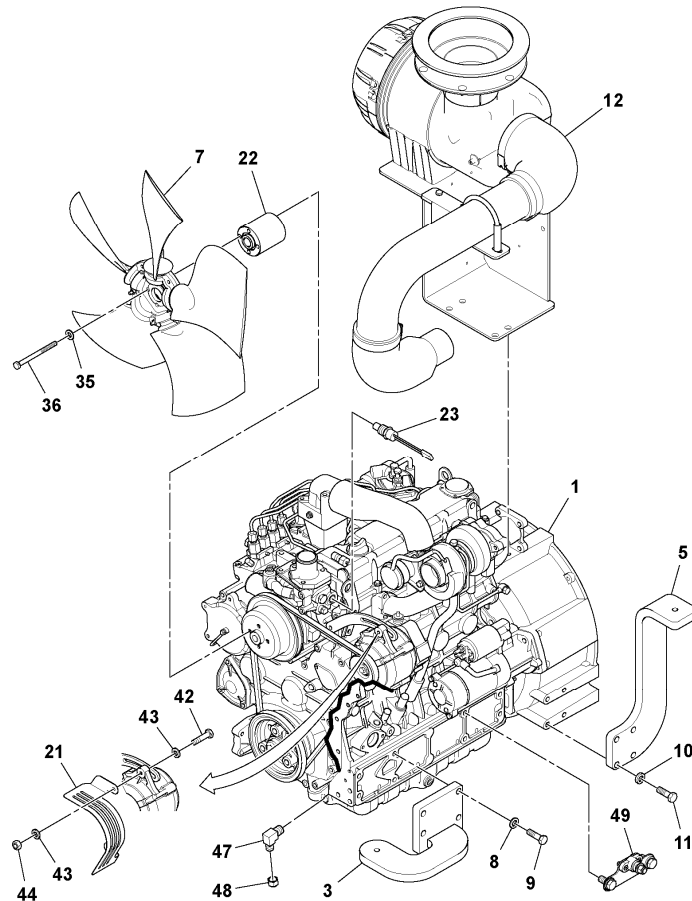

Date: 2014/1/13	Image id: 1046029	Catalogue: 20176	Model: SD70F
Brand: Volvo	Serial: 197453-999999	Group/Section: 210/160	Title: Engine assembly S/N 200660- 43901503

Q1-Q5	Option	Option description	
Q1 43901503_0902			

Pos	Part	Q1	Q2	Q3	Q4	Q5	PS	Kit	Description	Option(s)	Remark
1	RM43899061	1							Engine		
	RM43977461	1							•Oil filter		
	RM43977362	1							•Fuel pump		
	RM43977388	1							•Fuel filter		
	RM43977396	1							•Belt		
	RM43977420	1							•Alternator		
	RM43977438	1							•Starter apparatus		
	RM43977982	1							•Fuel filter		
3	RM43901818	1							Engine anchorage		
5	RM43901420	1							Engine anchorage		
7	RM43902808	1							Fan