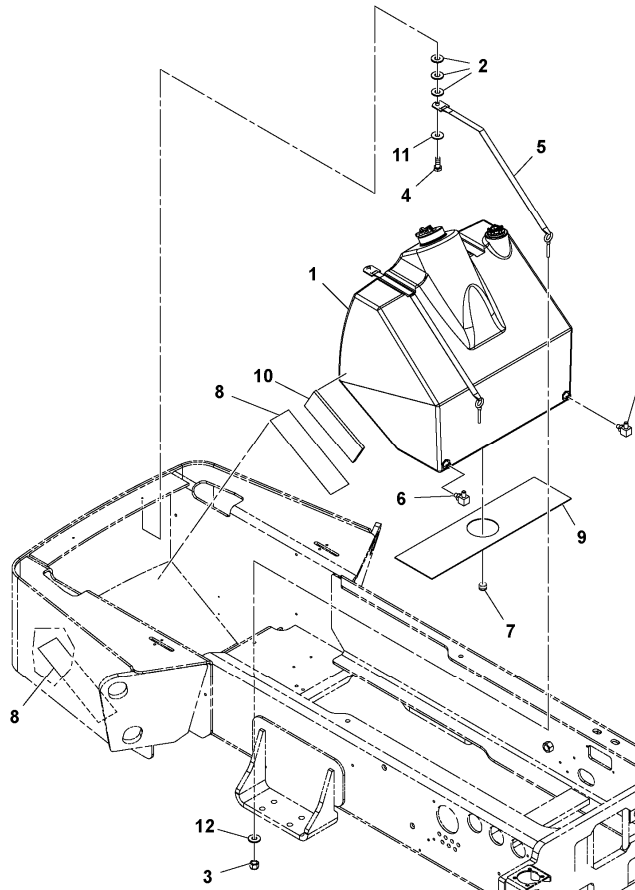

Date: 2014/1/13	Image id: 1038051	Catalogue: 20176	Model: SD70F
Brand: Volvo	Serial: 197453-999999	Group/Section: 234/100	Title: Fuel Tank Installation 13213780

Q1-Q5	Option	Option description	
Q1 13216817_0301			

Pos	Part	Q1	Q2	Q3	Q4	Q5	PS	Kit	Description	Option(s)	Remark
1		1							Fuel tank		See ref 234/200
2	RM96712674	6							Washer		
3	RM95923322	2							Lock nut		
4	RM96705587	2							Hexagon screw		
5	RM13238134	2							Belt		
6	RM95329975	2							Adapter		
7	RM59144428	1							Magnetic plug		
8	RM59290726	2					OP		Tape		
9	RM19331024	1							Guard plate		
10	RM13184932	2					OP		Guard plate		
11	RM59887182	2							Washer