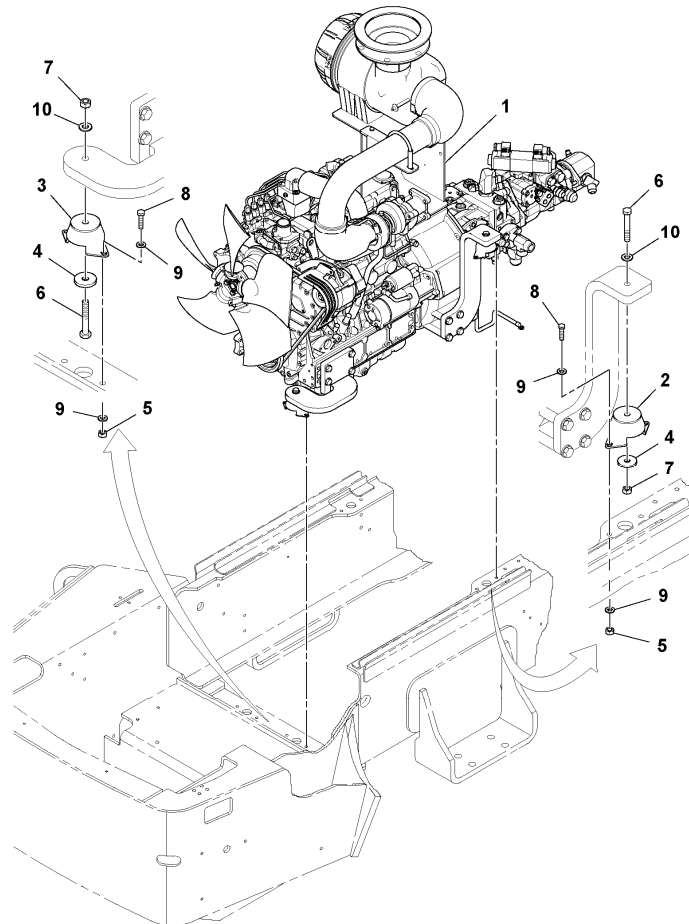

Date: 2014/1/13	Image id: 1046030	Catalogue: 20176	Model: SD70F
Brand: Volvo	Serial: 197453-999999	Group/Section: 210/50	Title: Engine Installation S/N 200660- 43902477

Section option	Kit	Option description
RM43902477		Engine Installation

Q1-Q5	Option	Option description	
Q1 43902477_0101			

Pos	Part	Q1	Q2	Q3	Q4	Q5	PS	Kit	Description	Option(s)	Remark
1		1							Engine		See ref 210/150
2	RM43911031	4							Rubber element		
3											See footnote 2486)
4	RM50264860	4							Washer		
5	RM96701370	8							Nut		
6	RM96704713	4							Hexagon screw		
7	VOE971071	4							Hexagon nut		
8	RM96705439	8					OP		Hexagon screw		