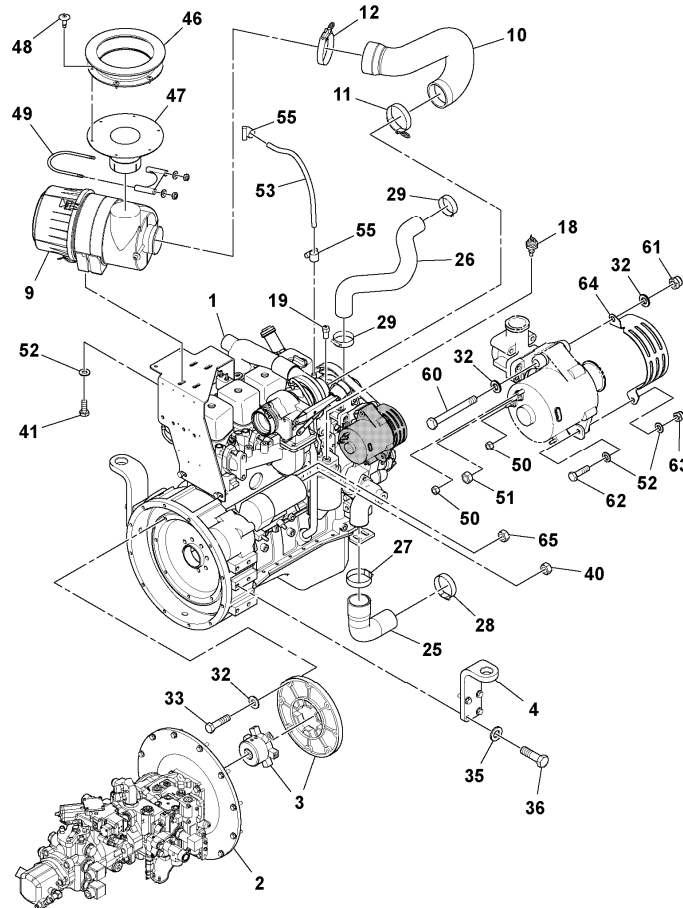

Date: 2014/1/13	Image id: 1045254	Catalogue: 20176	Model: SD70D
Brand: Volvo	Serial: 197387-999999	Group/Section: 210/200	Title: Engine assembly S/N -200660, 13251962

Q1-Q5	Option	Option description	
Q1 13238332_0V01			

Pos	Part	Q1	Q2	Q3	Q4	Q5	PS	Kit	Description	Option(s)	Remark
1	RM13845136	1							Engine		
	RM13284716	1							•Oil filter		
	RM13064282	1					SS		•Fuel filter		PRE-FUEL FILTER
	RM43924463	1							•Fuel filter		
	RM13429030	1							•Fan belt		
	RM13852256	1							•Alternator		
	RM43830728	1							•Starter motor		12 V
	RM43830736	1					SS		••Starter motor		ARC
2		1							Pump Stack		See ref 442/100
3	RM59286336	1							Flywheel		
4	RM13213947	2							Engine anchorage		REAR