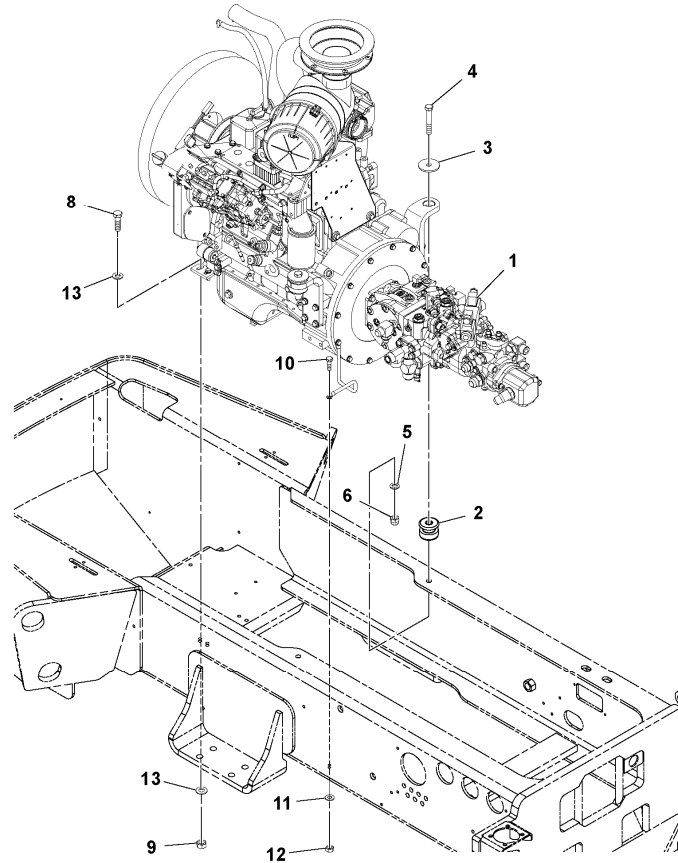

Section option	Kit	Option description
RM43902477		Engine Installation

Q1-Q5	Option	Option description	
Q1 43902477_0101			

Pos	Part	Q1	Q2	Q3	Q4	Q5	PS	Kit	Description	Option(s)	Remark
1		1							Engine		See ref 210/150
2	RM43911031	4							Rubber element		
3											See footnote 2486)
4	RM50264860	4							Washer		
5	RM96701370	8							Nut		
6	RM96704713	4							Hexagon screw		
7	VOE971071	4							Hexagon nut		
8	RM96705439	8					OP		Hexagon screw		

9	RM96741038	16							Washer		
10	RM96711833	4							Washer		

2486) This item not used with this Assembly

Date: <b>2014/1/13</b>	Image id: <b>1038075</b>	Catalogue: <b>20176</b>	Model: <b>SD70D</b>
Brand: <b>Volvo</b>	Serial: <b>197387-999999</b>	Group/Section: <b>210/100</b>	Title: <b>Engine Installation S/N -200660, 13175054</b>