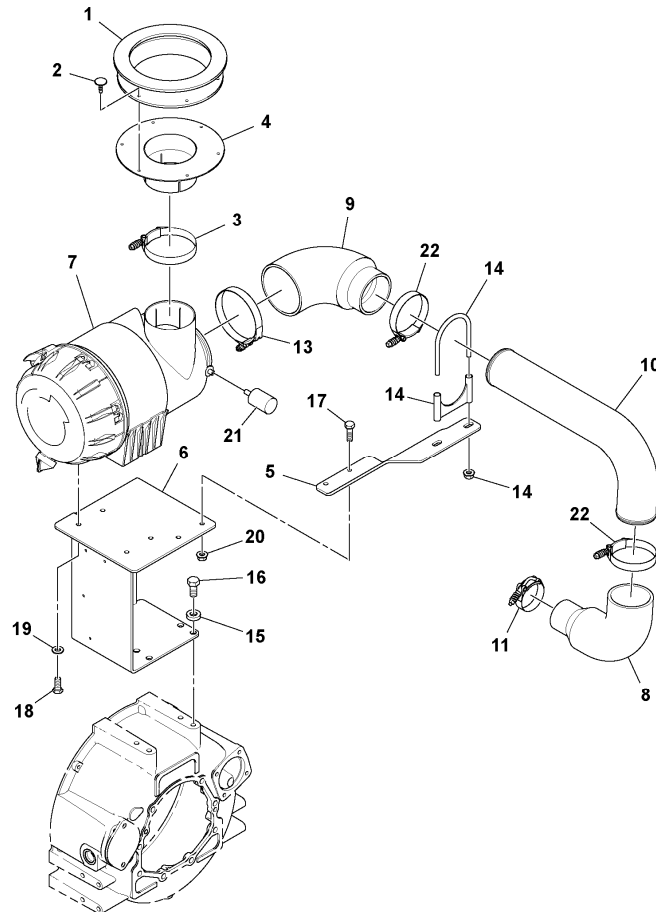

Date: 2014/1/13	Image id: 1046032	Catalogue: 20176	Model: SD70D
Brand: Volvo	Serial: 197387-999999	Group/Section: 256/200	Title: Air Cleaner Assembly ?S/N 200660- 43908565

Q1-Q5	Option	Option description	
Q1 43908565_0201			

Pos	Part	Q1	Q2	Q3	Q4	Q5	PS	Kit	Description	Option(s)	Remark
1	RM13167499	1							Air bellows		
2	RM13212501	6							Rivet		
3	RM13459342	1							Spring clamp		
4	RM43907690	1							Extension hose		
5	RM43917145	1							Bracket		
6	RM43907773	1							Bracket		
7	RM43908557	1							Air cleaner		
	RM43904184	1							•Air filter insert		
	RM43904192	1							•Safety filter		
8	RM43932003	1							Elbow		
9	RM43934876	1							Elbow