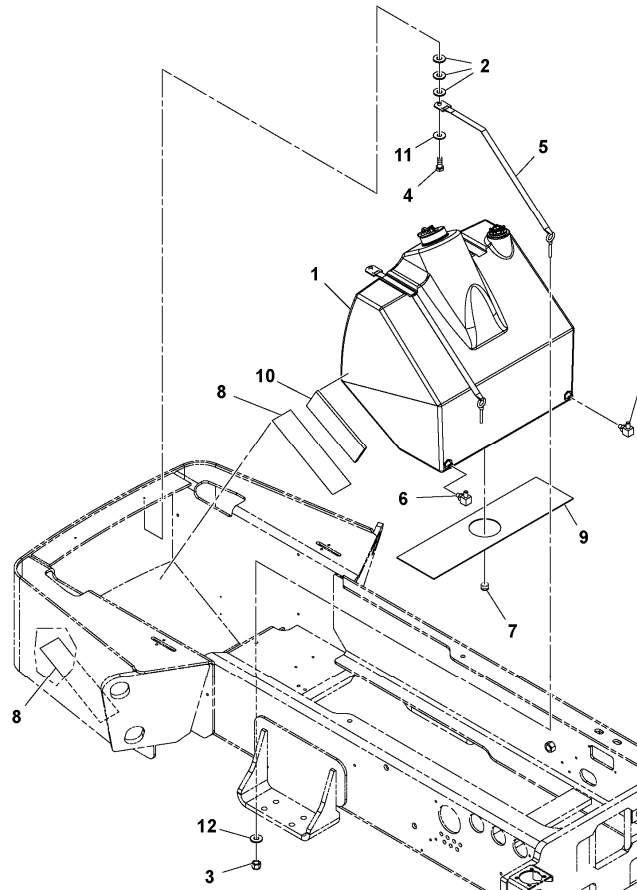

Date: 2014/1/13	Image id: 1038051	Catalogue: 20176	Model: SD70D
Brand: Volvo	Serial: 197387-999999	Group/Section: 234/100	Title: Fuel Tank Installation 13213780

Q1-Q5	Option	Option description	
Q1 13216817_0301			

Pos	Part	Q1	Q2	Q3	Q4	Q5	PS	Kit	Description	Option(s)	Remark
1		1							Fuel tank		See ref 234/200
2	RM96712674	6							Washer		
3	RM95923322	2							Lock nut		
4	RM96705587	2							Hexagon screw		
5	RM13238134	2							Belt		
6	RM95329975	2							Adapter		
7	RM59144428	1							Magnetic plug		
8	RM59290726	2					OP		Tape		
9	RM19331024	1							Guard plate		
10	RM13184932	2					OP		Guard plate		
11	RM59887182	2							Washer