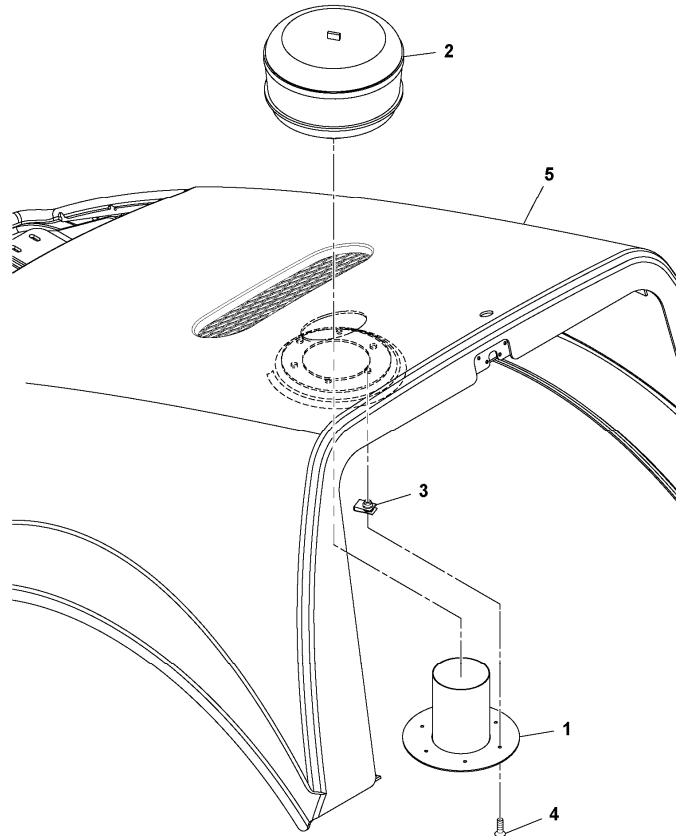

Date: 2014/1/13	Image id: 1038192	Catalogue: 20176	Model: SD70D
Brand: Volvo	Serial: 197387-999999	Group/Section: 256/100	Title: Air Pre-cleaner Installation OPTIONAL, 13176557_43853068_43935170_43935188

Q1-Q5	Option	Option description	
Q1 43853068_0001			

Pos	Part	Q1	Q2	Q3	Q4	Q5	PS	Kit	Description	Option(s)	Remark
1	RM43935212	1							Bonnet		
	RM43935204	1							•Pre-cleaner		
	RM43935196	1							••Bonnet		
	RM59268854	52							••Hanger		
	RM13276027	1							•Sound insulation		
	RM13276043	1							•Sound insulation		
	RM13276068	1							•Sound insulation		
	RM13276035	1							•Sound insulation		
	RM13273339	1							Mounting plate		
2	RM59081323	1							Pre-cleaner