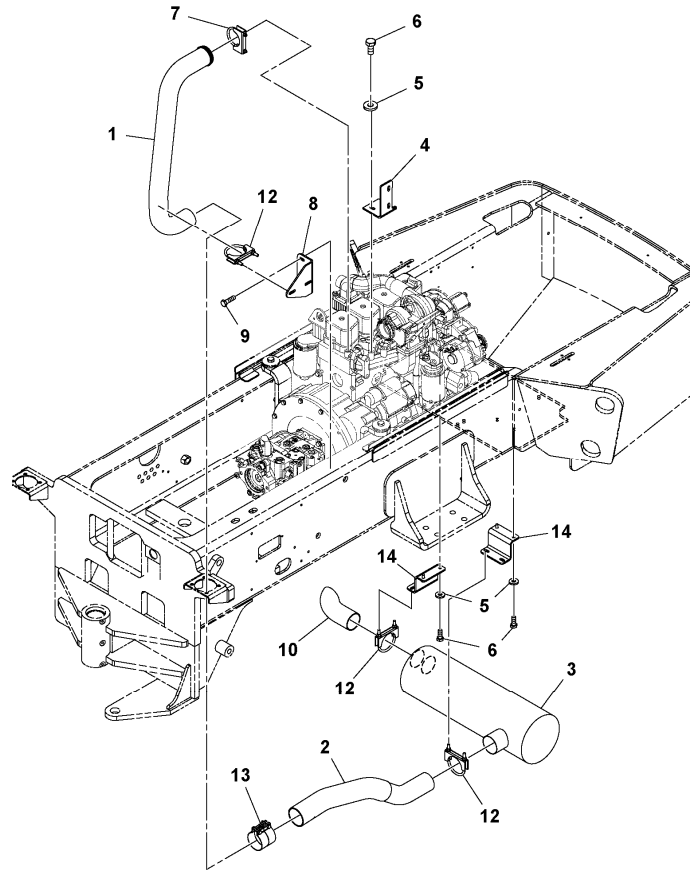

Date: 2014/1/13	Image id: 1045260	Catalogue: 20176	Model: SD70D
Brand: Volvo	Serial: 197387-999999	Group/Section: 252/100	Title: Exhaust Installation S/N -200660 13188446

Q1-Q5	Option	Option description	
Q1 13272083_0C01			

Pos	Part	Q1	Q2	Q3	Q4	Q5	PS	Kit	Description	Option(s)	Remark
1	RM13239959	1							Exhaust pipe		
2	RM43856707	1							Exhaust pipe		
3	RM43936053	1							Silencer		
4	RM59104257	1							Bracket		
5	RM96711833	6							Washer		
6	RM96702279	6							Hexagon screw		
7	RM59495028	1							Clamp		
8	RM43863000	1							Bracket		
9	RM96704309	2							Hexagon screw		
10	RM13188628	1							Tail pipe		
12	RM59179218	3							Clamp