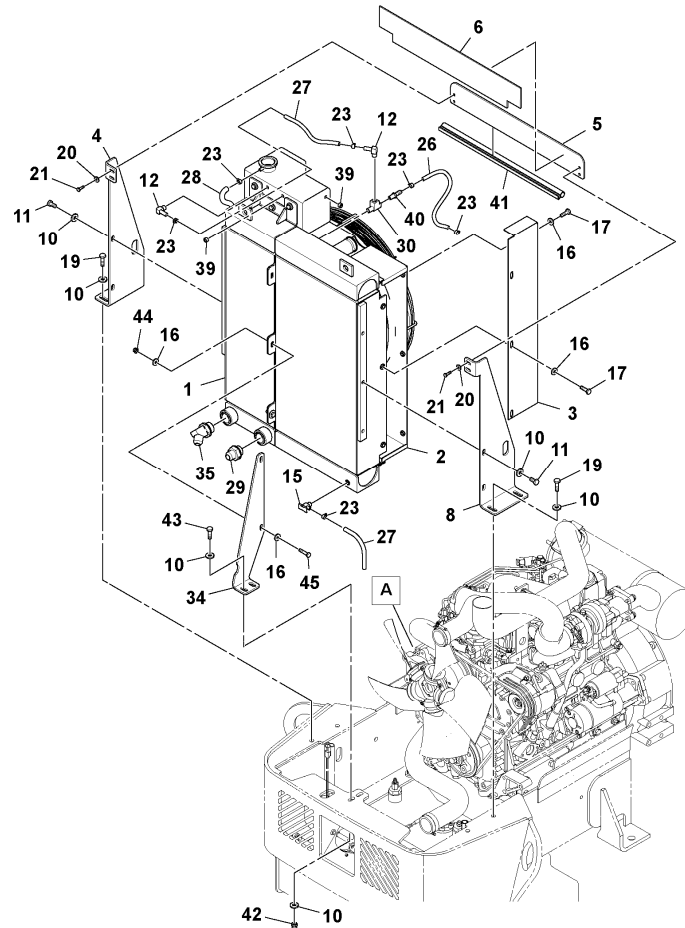

Date: 2013/12/27	Image id: 1054382	Catalogue: 20175	Model: SD45D
Brand: Volvo	Serial: 197409-999999	Group/Section: 261/50	Title: Radiator and Oil Cooler Installation S/N 200769-43859040

Q1-Q5	Option	Option description	
Q1 43859040_0401			

Pos	Part	Q1	Q2	Q3	Q4	Q5	PS	Kit	Description	Option(s)	Remark
1	RM43855022	1							Oil cooler		
	RM46633640	1							•Radiator		
	RM46633715	1							•Oil cooler		
2	RM43992734	1					NS		Fan Shroud		
3	RM43858737	1							Shroud		
4	RM46640363	1							Radiator bracket		
5	RM43854959	1							Baffle plate		
6	RM43857747	1							Sealing		
8	RM46640355	1							Radiator bracket		
10	RM96711833	16							Washer