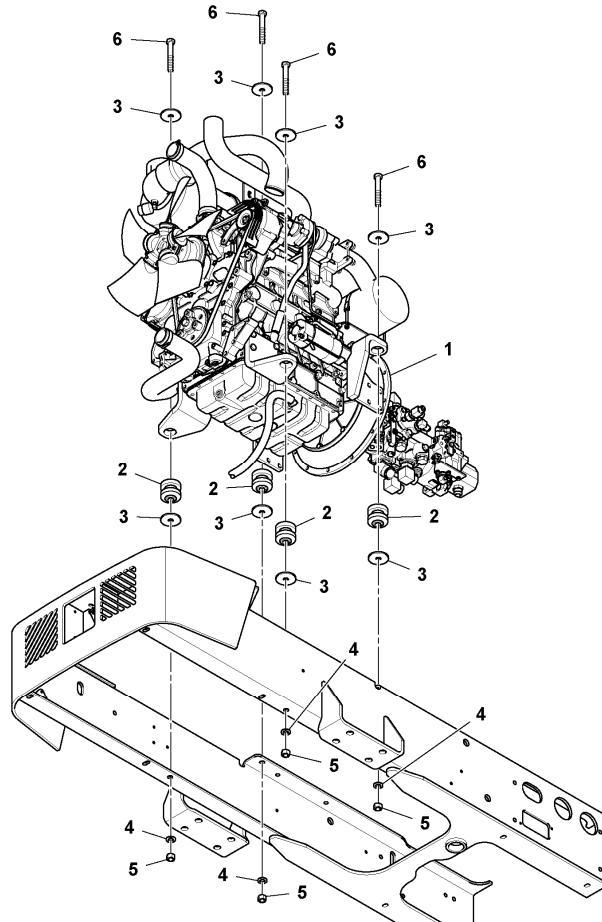

Date: 2013/12/27	Image id: 1049065	Catalogue: 20175	Model: SD45D
Brand: Volvo	Serial: 197409-999999	Group/Section: 218/50	Title: Engine Installation S/N 200769- 43902667

Q1-Q5	Option	Option description	
Q1 43902667_0201			

Pos	Part	Q1	Q2	Q3	Q4	Q5	PS	Kit	Description	Option(s)	Remark
1		1							Engine		See ref 210/50
2	RM43997824	8							Rubber damper		
3	RM43997840	8							Washer		
4	RM96738612	4							Plain washer		
5	RM96711882	4							Hexagon nut		
6	RM96705504	4							Hexagon screw