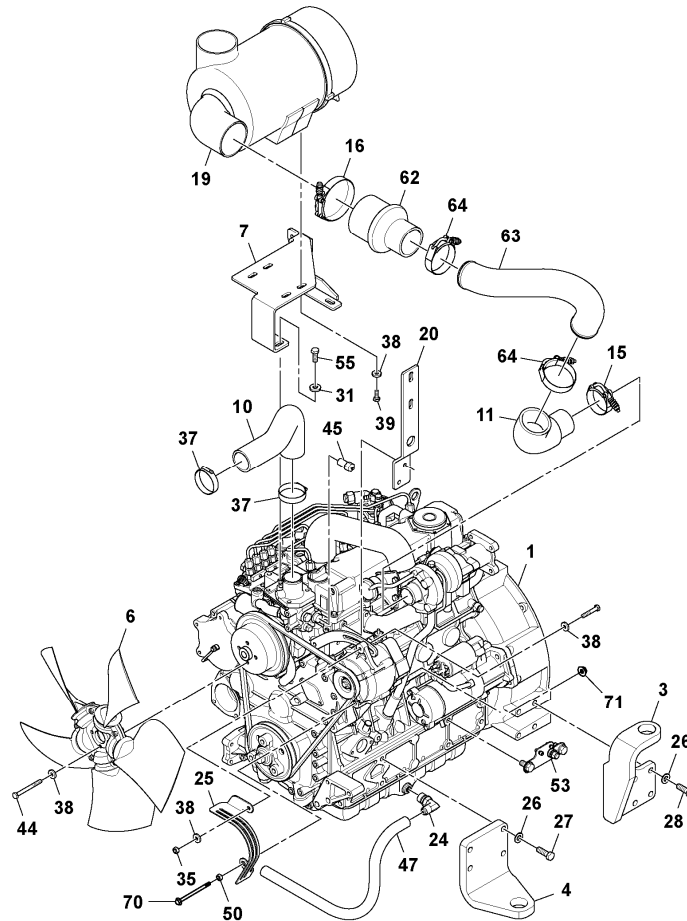

Date: 2013/12/27	Image id: 1054556	Catalogue: 20175	Model: SD45D
Brand: Volvo	Serial: 197409-999999	Group/Section: 210/50	Title: Engine Assembly S/N 200769- 43859032

Q1-Q5	Option	Option description	
Q1 43859032_0E01			

59	RM95301818	1					OP		Clamp		
60	RM43857200	1							Mounting plate		
61	RM95919239	20							Hexagon screw		
62	RM59132845	1					OP		Hose		
63	RM43858794	1							Pipe		
64	RM54680061	2							Clamp		
66	RM96712245	1							Hexagon screw		See footnote 2624)
67	RM96702311	1							Hexagon screw		
68	RM96704622	1							Hexagon nut		
69	RM43928241	2							Screw		

<https://www.ebooklibonline.com>

Date: 2013/12/27	Image id: 1059210	Catalogue: 20175	Model: SD45D
Brand: Volvo	Serial: 197409-999999	Group/Section: 210/51	Title: Engine Assembly S/N 200769- 43859032

Volvo Construction
Equipment
1059210

Date: 2013/12/27	Image id: 1049041	Catalogue: 20175	Model: SD45D
Brand: Volvo	Serial: 197409-999999	Group/Section: 210/100	Title: Engine Assembly S/N -200769, 13352125_59162834

Q1-Q5	Option	Option description	
Q1 13279856_0F01			