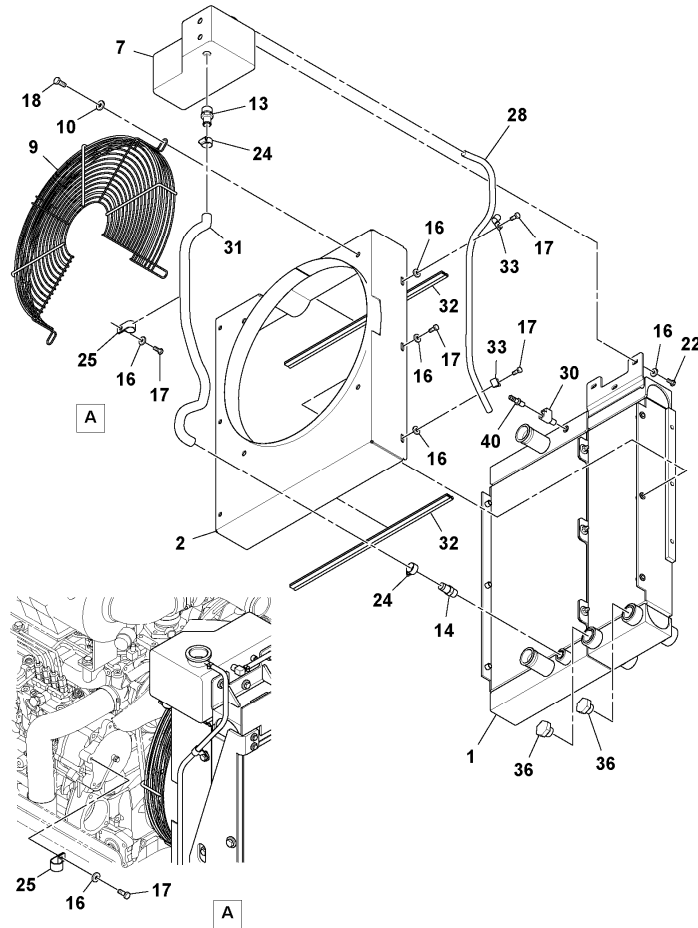

Date: 2013/12/27	Image id: 1054383	Catalogue: 20175	Model: SD45D
Brand: Volvo	Serial: 197409-999999	Group/Section: 261/51	Title: Radiator and Oil Cooler Installation S/N 200769-43859040

Q1-Q5	Option	Option description	
Q1 43859040_0402			

Pos	Part	Q1	Q2	Q3	Q4	Q5	PS	Kit	Description	Option(s)	Remark
1	RM43855022	1							Oil cooler		
	RM46633640	1							•Radiator		
	RM46633715	1							•Oil cooler		
2	RM43992734	1					NS		Fan Shroud		
7	RM46641429	1							Tank		(RM43998566)
9	RM43992502	1							Guard		
10	RM96711833	16							Washer		
13	RM43859024	1							Adapter		
14	RM59331892	1							Adapter		
16	RM96712674	17							Washer