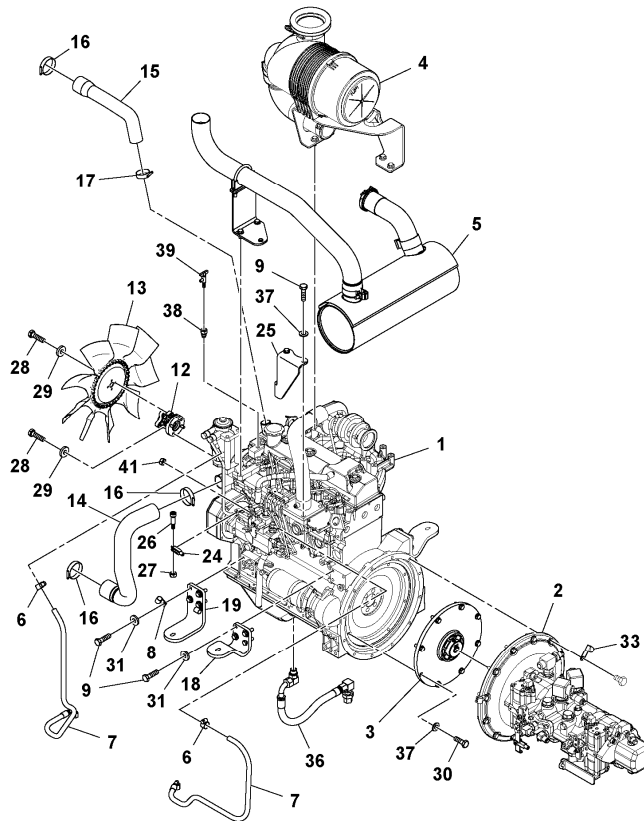

Date: 2013/12/27	Image id: 1054556	Catalogue: 20175	Model: SD45D
Brand: Volvo	Serial: 197409-999999	Group/Section: 210/50	Title: Engine Assembly S/N 200769- 43859032

Q1-Q5	Option	Option description	
Q1 43859032_0E01			

<https://www.ebooklibonline.com>

Date: 2013/12/27	Image id: 1059210	Catalogue: 20175	Model: SD45D
Brand: Volvo	Serial: 197409-999999	Group/Section: 210/51	Title: Engine Assembly S/N 200769- 43859032

Volvo Construction
Equipment
1059210

Q1-Q5	Option	Option description	
Q1 43859032_0F01			

Pos	Part	Q1	Q2	Q3	Q4	Q5	PS	Kit	Description	Option(s)	Remark
1	RM43859016	1							Engine		
	RM43977354	1							•Oil filter		
	RM43977362	1							•Fuel pump		
	RM43977388	1							•Fuel filter		
	RM43977396	1							•Belt		
	RM43977420	1							•Alternator		
	RM43977438	1							•Starter apparatus		
	RM43977982	1							•Fuel filter		
3	RM43993302	1							Engine anchorage		
4	RM43992973	1							Engine anchorage		
6	RM43858307	1							Fan		

Date: 2013/12/27	Image id: 1049041	Catalogue: 20175	Model: SD45D
Brand: Volvo	Serial: 197409-999999	Group/Section: 210/100	Title: Engine Assembly S/N -200769, 13352125_59162834

Q1-Q5	Option	Option description	
Q1 13279856_0F01			