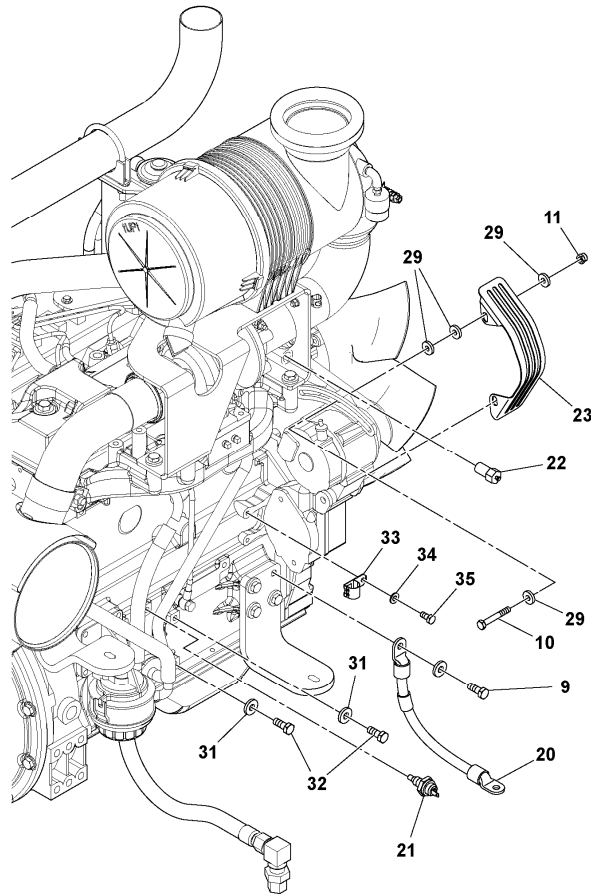

Date: 2013/12/27	Image id: 1049042	Catalogue: 20175	Model: SD45D
Brand: Volvo	Serial: 197409-999999	Group/Section: 210/200	Title: Engine Assembly S/N -200769, 13352125_59162834

Q1-Q5	Option	Option description	
Q1 13279856_0F02			

Pos	Part	Q1	Q2	Q3	Q4	Q5	PS	Kit	Description	Option(s)	Remark
9	RM96704309	18							Hexagon screw		
10	RM96726302	1							Screw		
11	RM96704606	1							Lock nut		
20	RM59104406	1							Ground cable		
21	RM13491691	1							Contact		OIL PRESSURE
22	RM59816322	1							Temperature sensor		TEMPERATURE
23	RM59268185	1							Guard		
29	RM96712674	12							Washer		
31	RM96711833	17							Washer		
32	RM96702287	2							Hexagon screw		
33	RM59121855	3							Clamp