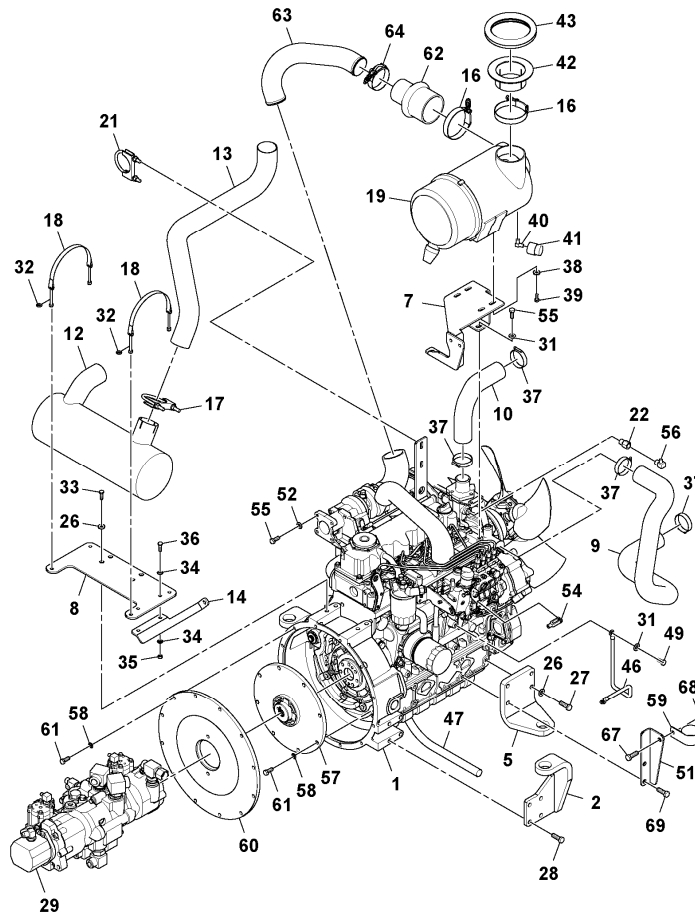

Date: 2013/12/27	Image id: 1054556	Catalogue: 20175	Model: SD45D
Brand: Volvo	Serial: 197409-999999	Group/Section: 210/50	Title: Engine Assembly S/N 200769- 43859032

Q1-Q5	Option	Option description	
Q1 43859032_0E01			

Pos	Part	Q1	Q2	Q3	Q4	Q5	PS	Kit	Description	Option(s)	Remark
1	RM43859016	1							Engine		
	RM43977354	1							•Oil filter		
	RM43977362	1							•Fuel pump		
	RM43977388	1							•Fuel filter		
	RM43977396	1							•Belt		
	RM43977420	1							•Alternator		
	RM43977438	1							•Starter apparatus		
	RM43977982	1							•Fuel filter		
2	RM43993310	1							Engine anchorage		
5	RM43992965	1							Engine anchorage		
7	RM43998327	1							Bracket		

<https://www.ebooklibonline.com>

Date: 2013/12/27	Image id: 1059210	Catalogue: 20175	Model: SD45D
Brand: Volvo	Serial: 197409-999999	Group/Section: 210/51	Title: Engine Assembly S/N 200769- 43859032

Volvo Construction
Equipment
1059210

Date: 2013/12/27	Image id: 1049041	Catalogue: 20175	Model: SD45D
Brand: Volvo	Serial: 197409-999999	Group/Section: 210/100	Title: Engine Assembly S/N -200769, 13352125_59162834

Q1-Q5	Option	Option description	
Q1 13279856_0F01			