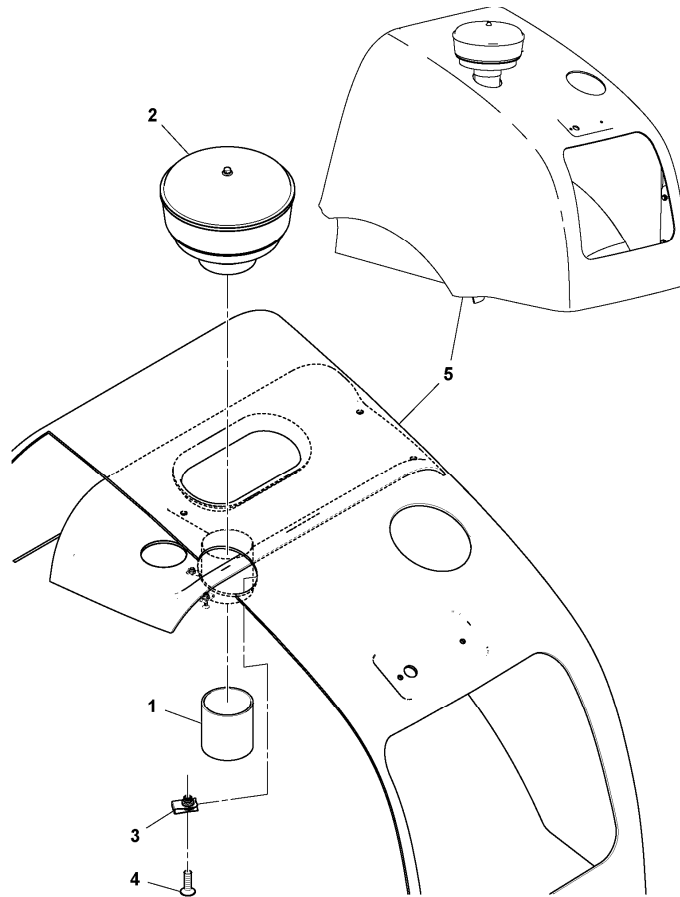

Date: 2013/12/27	Image id: 1039055	Catalogue: 20175	Model: SD45D
Brand: Volvo	Serial: 197409-999999	Group/Section: 256/200	Title: Air Pre-cleaner Installation OPTIONAL, 13388590

Q1-Q5	Option	Option description	
Q1 13388590_0001			

Pos	Part	Q1	Q2	Q3	Q4	Q5	PS	Kit	Description	Option(s)	Remark
1	RM13388616	1							Pre-cleaner		
2	RM59450213	1							Pre-cleaner		
	RM54525738	1							•Cover		
	RM54525746	1					SS		•Bowl		
	RM54525753	1							•Sleeve		
	RM54525761	1							•Clamp		
3	RM13186598	4							Nut		
4	RM96728506	4							Screw		
5	RM46641775	1							Bonnet		(RM43931674)