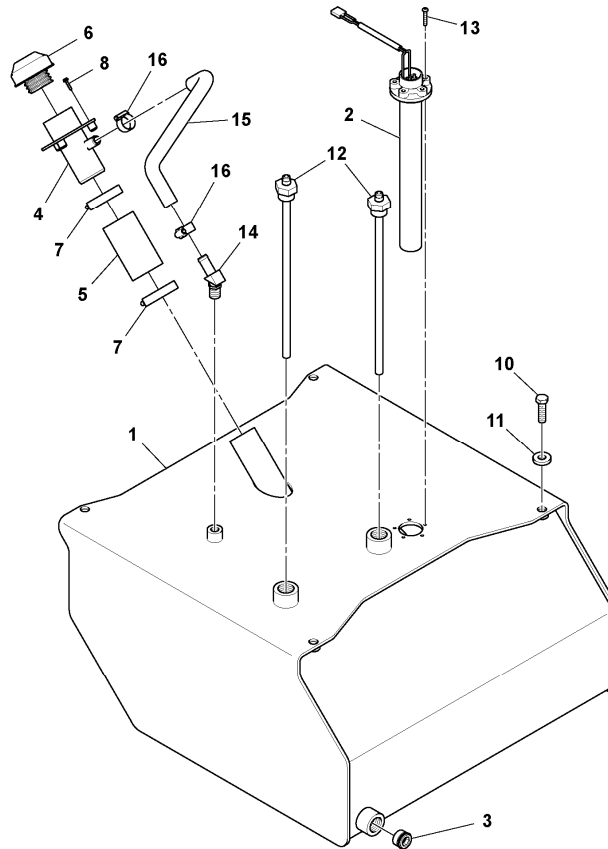

Date: 2013/12/27	Image id: 1049034	Catalogue: 20175	Model: SD45D
Brand: Volvo	Serial: 197409-999999	Group/Section: 234/100	Title: Fuel Tank Assembly S/N -200769, 13276803

Q1-Q5	Option	Option description	
Q1 13234422_0D01			

Pos	Part	Q1	Q2	Q3	Q4	Q5	PS	Kit	Description	Option(s)	Remark
1	RM13320353	1							Fuel tank		
2	RM13276787	1							Fuel level sensor		
3	RM59144428	1							Magnetic plug		
4	RM59212936	1							Feed pipe		
5	RM13270228	1							Fuel hose		
6	RM59212951	1							Fuel filler cap		
7	RM95302683	2							Hose clamp		
8	RM95988093	3							Screw		
10	RM96702444	4							Hexagon screw		
11	RM96712237	4							Plain washer		
12	RM13235189	2							Fuel pipe