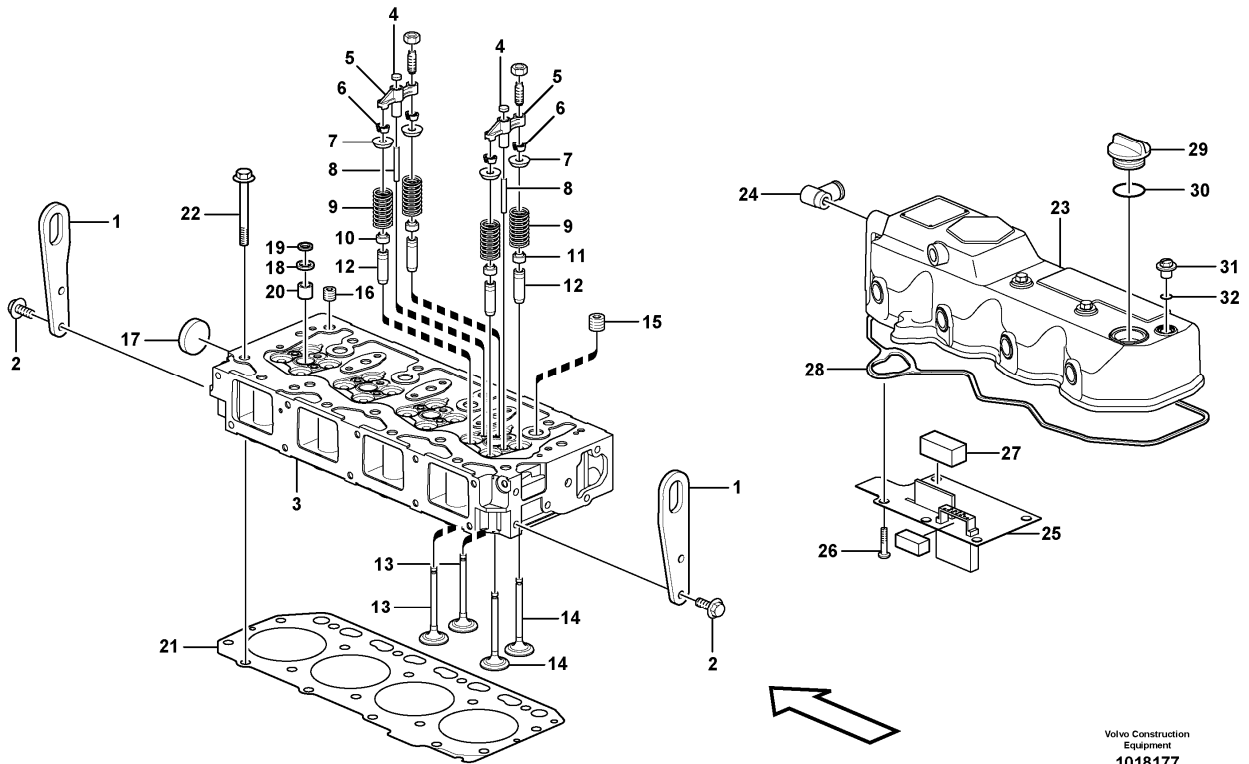

Date: 2013/10/24	Image id: 1018177	Catalogue: 20166	Model: MC110B
Brand: Volvo	Serial: 71000-	Group/Section: 211/110	Title: Cylinder head

Volvo Construction
Equipment
1018177

Section option	Kit	Option description
VOE11858380		Engine TIER 2A, INTERNATIONAL MARKET
VOE11858381		Engine TIER 2A WITH HF, INTERNATIONAL MARKET
VOE15635459		Engine TIER 2A, INTERNATIONAL MARKET
VOE15635466		Engine TIER 2A HF, INTERNATIONAL MARKET

Q1-Q5	Option	Option description	
Q1 11858380	VOE11858380	Engine TIER 2A, INTERNATIONAL MARKET	
Q2 11858381	VOE11858381	Engine TIER 2A WITH HF, INTERNATIONAL MARKET	

Pos	Part	Q1	Q2	Q3	Q4	Q5	PS	Kit	Description	Option(s)	Remark
1	VOE11714768	2	2						Lifting eye		
2	VOE11714372	4	4						Bolt		
3	VOE11714809	1	1						Cylinder head		
4	VOE14521518	8	8						Seat		
5	VOE14521529	8	8						•Valve guide