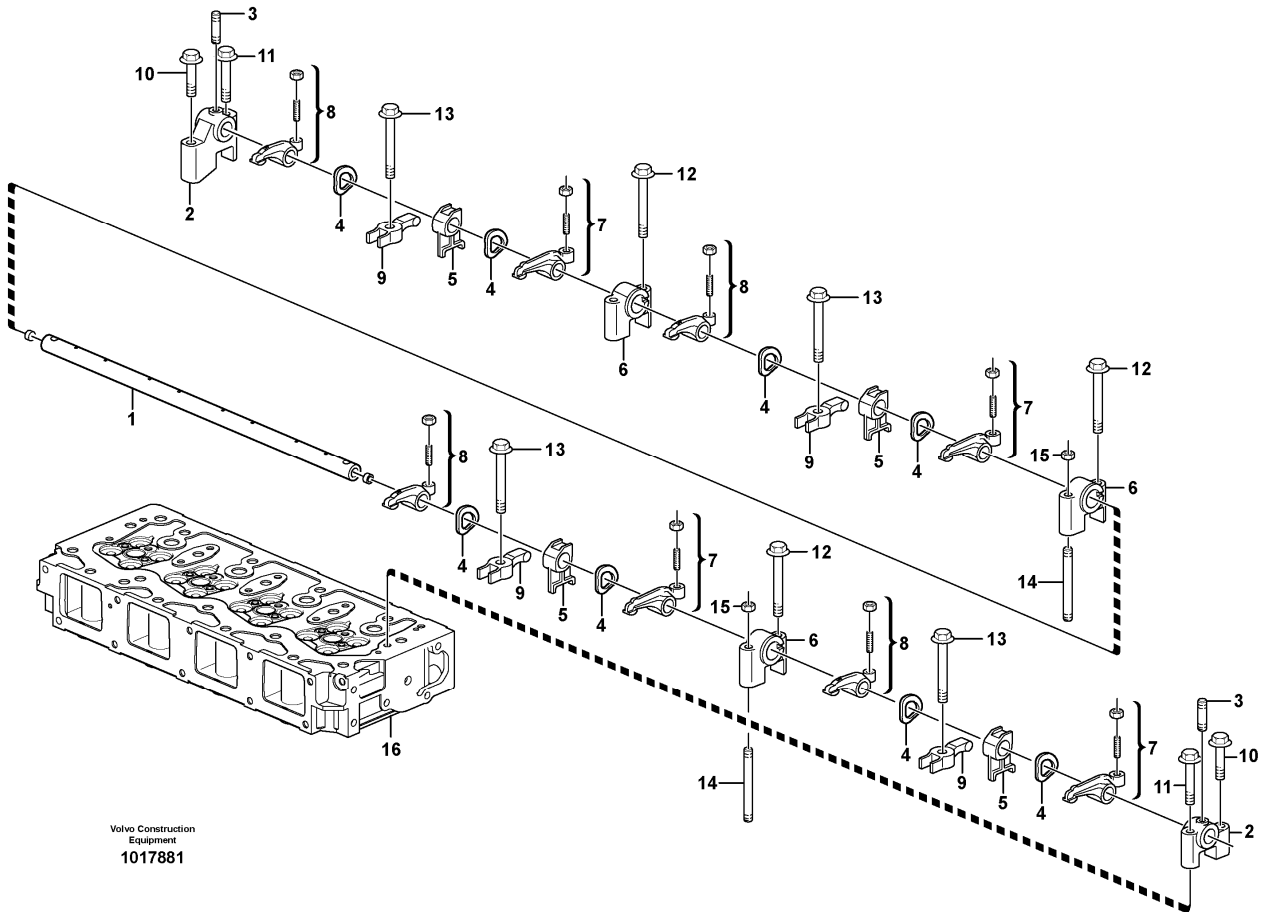

Date: 2013/10/24	Image id: 1017881	Catalogue: 20166	Model: MC110B
Brand: Volvo	Serial: 71000-	Group/Section: 211/200	Title: Valve mechanism

Section option	Kit	Option description
VOE11852931		Engine
VOE11852932		Engine
VOE11858384		Engine TIER 3, US & EU MARKET

Q1-Q5	Option	Option description	
Q1 11858384 11858385	VOE11858384	Engine TIER 3, US & EU MARKET	

Pos	Part	Q1	Q2	Q3	Q4	Q5	PS	Kit	Description	Option(s)	Remark
	VOE14525390	1							Valve		
1	VOE14521535	1							•Rocker arm		
2	VOE14521537	2							•Support		
3	VOE14521542	2							•Bolt		
4	VOE14521538	8							•Spring washer		
5	VOE14525391	4							•Retainer