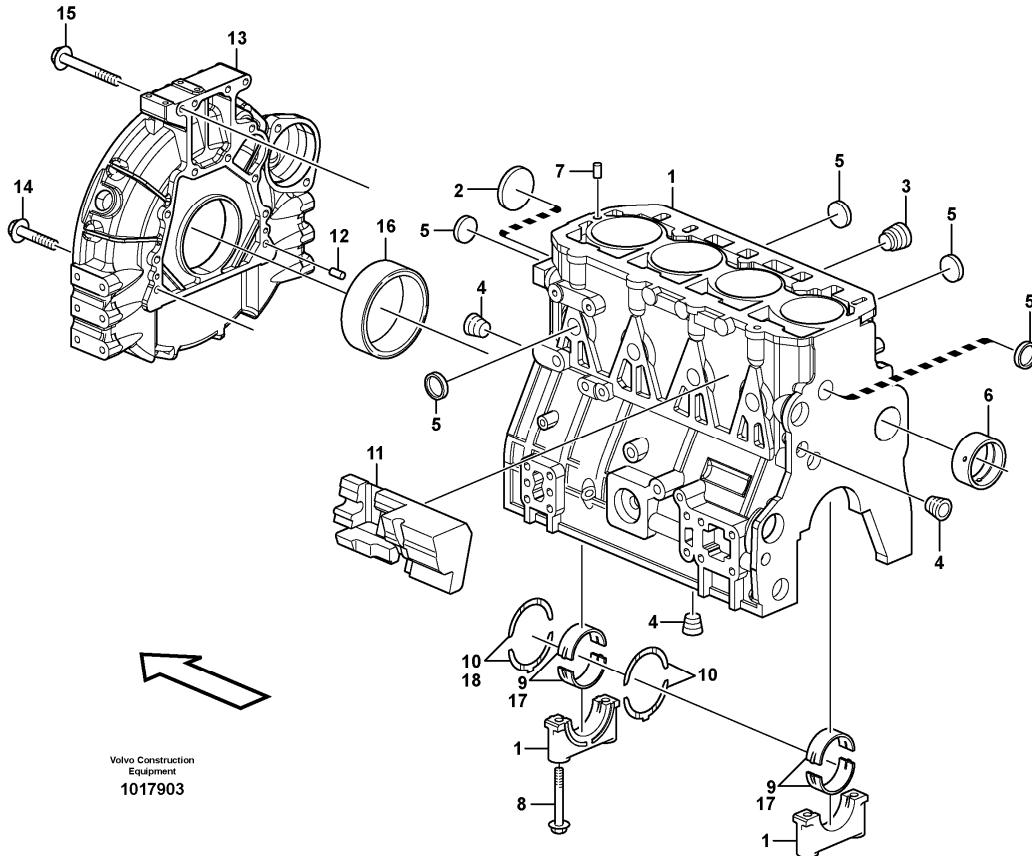

Date: 2013/10/24	Image id: 1017903	Catalogue: 20166	Model: MC110B
Brand: Volvo	Serial: 71000-	Group/Section: 212/110	Title: Cylinder block

Section option	Kit	Option description
VOE11858380		Engine TIER 2A, INTERNATIONAL MARKET
VOE11858381		Engine TIER 2A WITH HF, INTERNATIONAL MARKET
VOE15635459		Engine TIER 2A, INTERNATIONAL MARKET
VOE15635466		Engine TIER 2A HF, INTERNATIONAL MARKET

Q1-Q5	Option	Option description	
Q1 11858380 11858381	VOE11858380	Engine TIER 2A, INTERNATIONAL MARKET	

Pos	Part	Q1	Q2	Q3	Q4	Q5	PS	Kit	Description	Option(s)	Remark
1	VOE11714743	1							Cylinder block		
2	VOE14521503	1							•Plug		
3	VOE11713560	1							•Plug		
4	VOE14521504	3							•Plug		
5	VOE11714369	8							•Plug