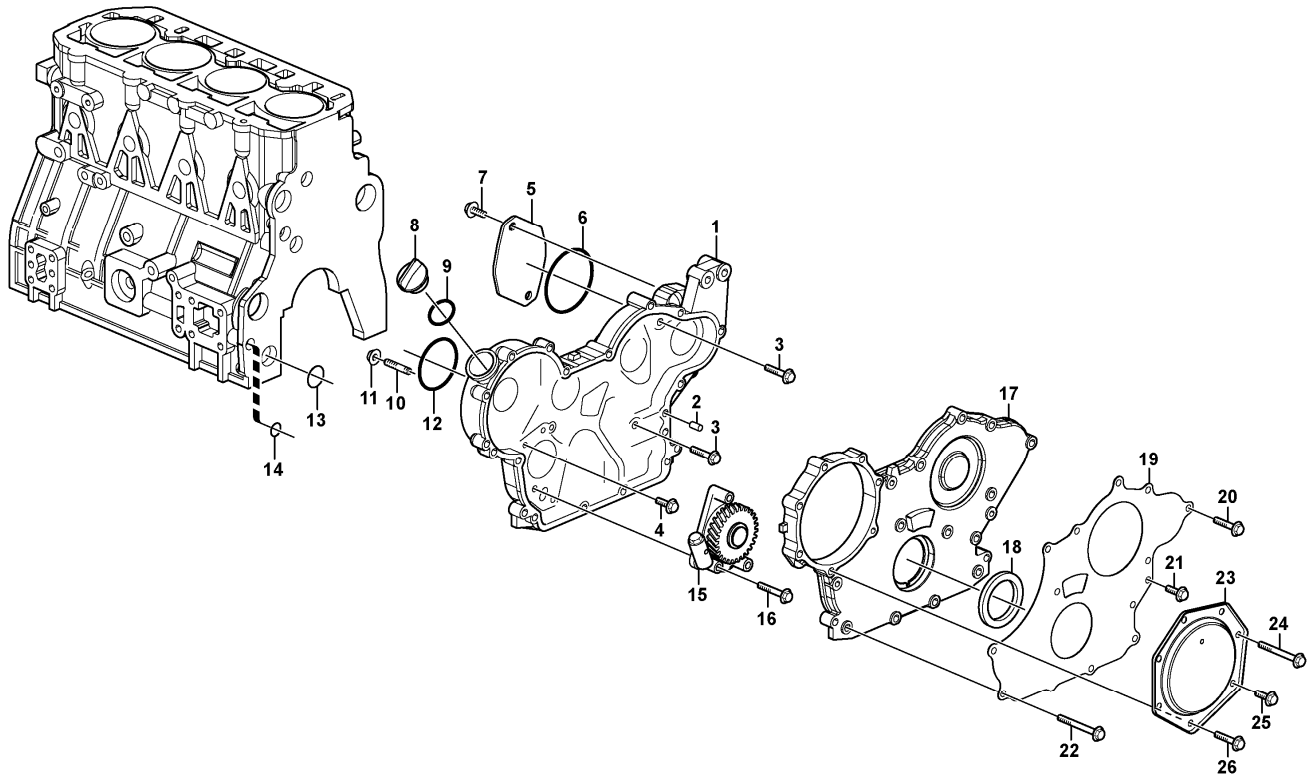

Date: 2013/10/24	Image id: 1018111	Catalogue: 20166	Model: MC110B
Brand: Volvo	Serial: 71000-	Group/Section: 215/100	Title: Timing gear casing and gears

Volvo Construction
Equipment
1018111

Section option	Kit	Option description
VOE11852931		Engine
VOE11852932		Engine
VOE11858384		Engine TIER 3, US & EU MARKET
VOE11858385		Engine TIER 3 WITH HF, US & EU MARKET

Q1-Q5	Option	Option description
Q1 11858384 11858385	VOE11858384	Engine TIER 3, US & EU MARKET

Pos	Part	Q1	Q2	Q3	Q4	Q5	PS	Kit	Description	Option(s)	Remark
1	VOE15101972	1							Case		
2	VOE11714376	4							Pin		
3	VOE11714388	3							Bolt		
4	VOE11714372	1							Bolt		
5	VOE11714754	1							Cover