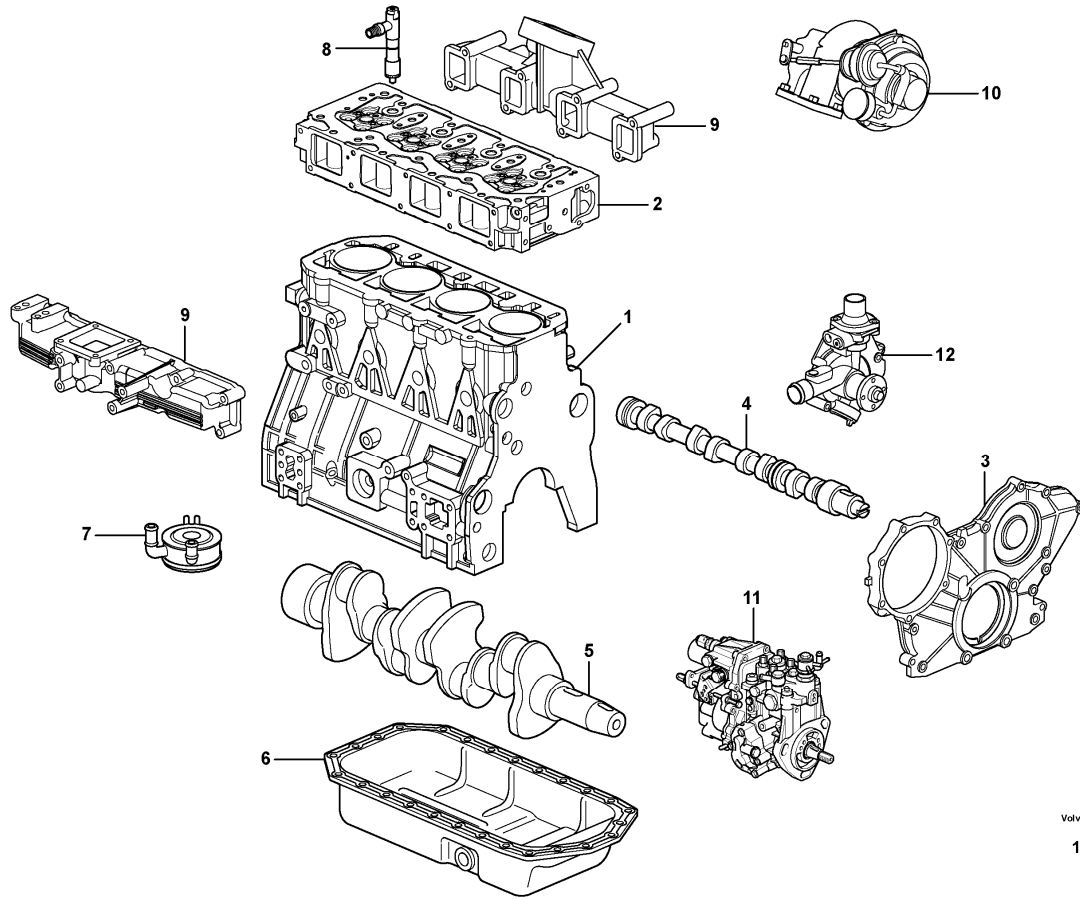

Date: 2013/10/24	Image id: 1018251	Catalogue: 20166	Model: MC110B
Brand: Volvo	Serial: 71000-	Group/Section: 210/160	Title: Engine

Volvo Construction
Equipment
1018251

Section option	Kit	Option description
VOE11858380		Engine TIER 2A, INTERNATIONAL MARKET
VOE11858381		Engine TIER 2A WITH HF, INTERNATIONAL MARKET
VOE15635459		Engine TIER 2A, INTERNATIONAL MARKET
VOE15635466		Engine TIER 2A HF, INTERNATIONAL MARKET

Q1-Q5	Option	Option description	
Q1 11858380	VOE11858380	Engine TIER 2A, INTERNATIONAL MARKET	
Q2 11858381	VOE11858381	Engine TIER 2A WITH HF, INTERNATIONAL MARKET	

Pos	Part	Q1	Q2	Q3	Q4	Q5	PS	Kit	Description	Option(s)	Remark
	VOE15635459	1							Engine		HF
	VOE15635466		1						Engine		
1		1	1						•Cylinder block		See ref 212/110
2		1	1						•Cylinder head		See ref 211/110
3		1	1						•Timing gear casing		See ref 215/110