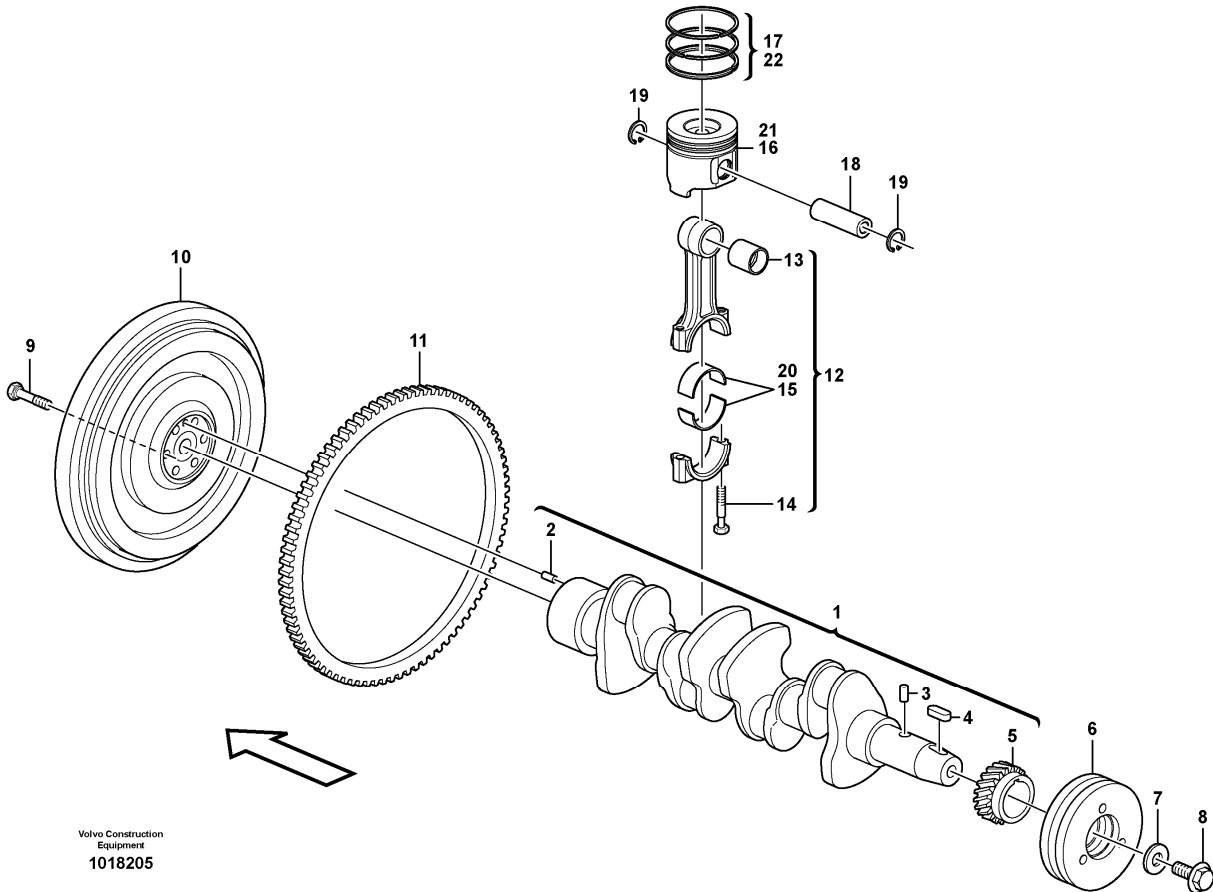

Date: 2013/10/24	Image id: 1018205	Catalogue: 20166	Model: MC110B
Brand: Volvo	Serial: 71000-	Group/Section: 216/100	Title: Crankshaft and related parts

Volvo Construction
Equipment
1018205

Section option	Kit	Option description
VOE11852931		Engine
VOE11852932		Engine
VOE11858384		Engine TIER 3, US & EU MARKET
VOE11858385		Engine TIER 3 WITH HF, US & EU MARKET

Q1-Q5	Option	Option description
Q1 11858384 11858385	VOE11858384	Engine TIER 3, US & EU MARKET

Pos	Part	Q1	Q2	Q3	Q4	Q5	PS	Kit	Description	Option(s)	Remark
1	VOE11714843	1							Crankshaft		
2	VOE11714792	1							•Guide pin		
3	VOE11714791	1							•Guide pin		
4	VOE11714468	1							•Key		
5	VOE11714844	1							•Crankshaft gear