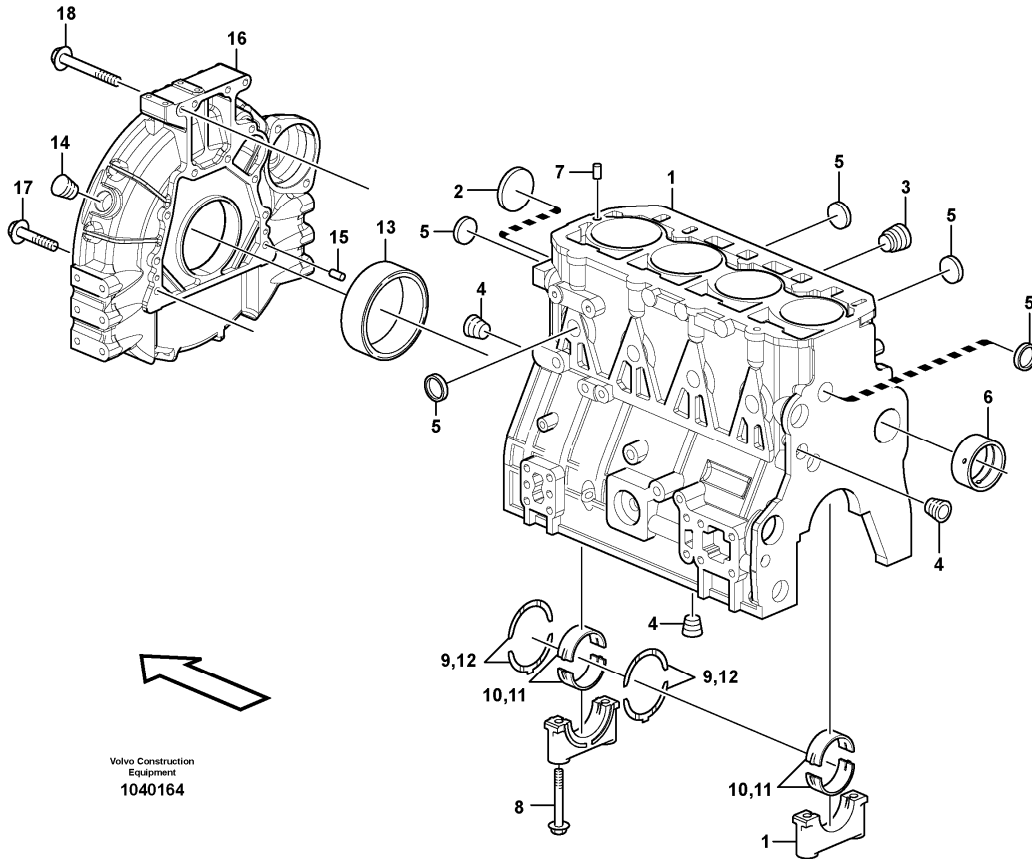

Date: 2013/10/24	Image id: 1040164	Catalogue: 20166	Model: MC110B
Brand: Volvo	Serial: 71000-	Group/Section: 212/100	Title: Cylinder block

Section option	Kit	Option description
VOE11852931		Engine
VOE11852932		Engine
VOE11858384		Engine TIER 3, US & EU MARKET
VOE11858385		Engine TIER 3 WITH HF, US & EU MARKET

Q1-Q5	Option	Option description	
Q1 11858384 11858385	VOE11858384	Engine TIER 3, US & EU MARKET	

Pos	Part	Q1	Q2	Q3	Q4	Q5	PS	Kit	Description	Option(s)	Remark
1	VOE15101901	1							Block		
2	VOE14521503	1							•Plug		
3	VOE11713560	1							•Plug		
4	VOE14521504	3							•Plug		
5	VOE11714369	8							•Plug