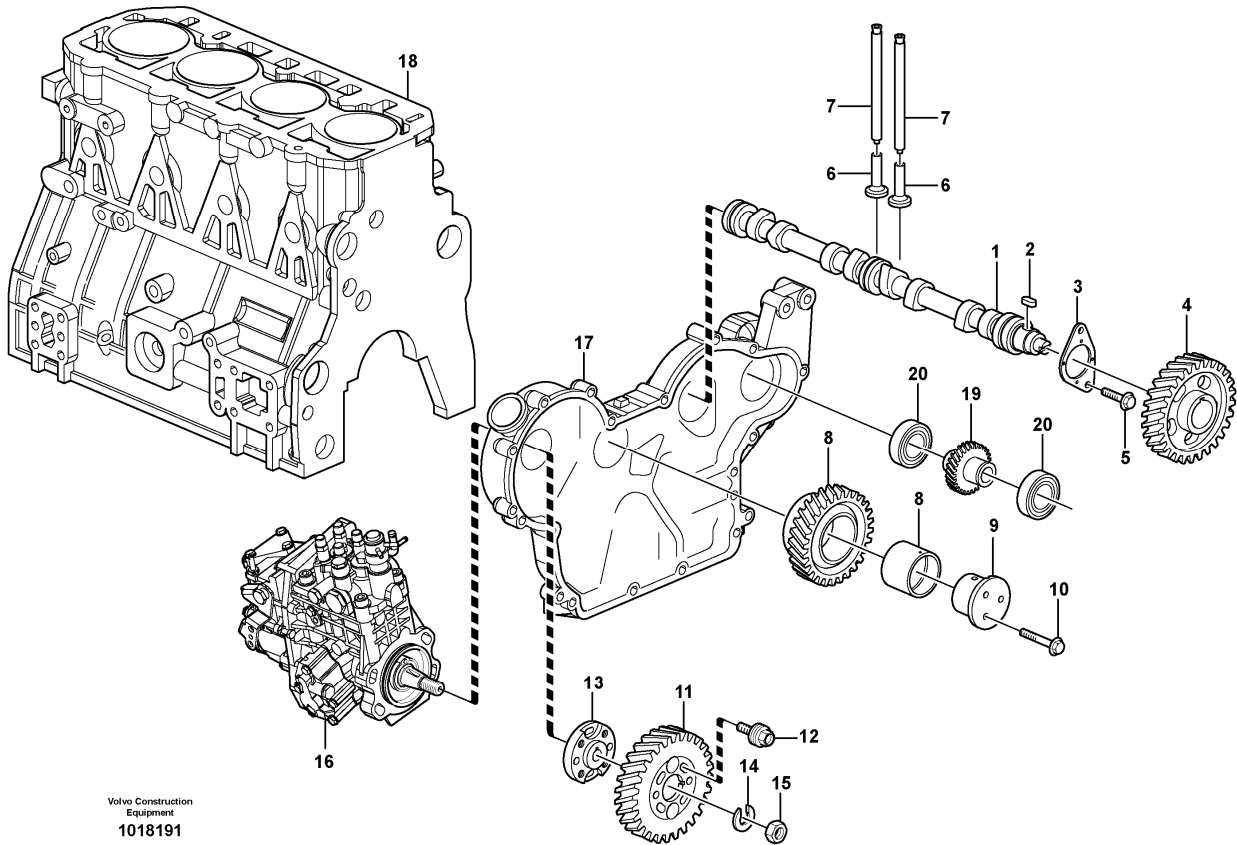

Date: 2013/10/24	Image id: 1018191	Catalogue: 20166	Model: MC110B
Brand: Volvo	Serial: 71000-	Group/Section: 214/100	Title: Valve mechanism

Section option	Kit	Option description
VOE11852931		Engine
VOE11852932		Engine
VOE11858384		Engine TIER 3, US & EU MARKET
VOE11858385		Engine TIER 3 WITH HF, US & EU MARKET

Q1-Q5	Option	Option description
Q1 11858384 11858385	VOE11858384	Engine TIER 3, US & EU MARKET

Pos	Part	Q1	Q2	Q3	Q4	Q5	PS	Kit	Description	Option(s)	Remark
1	VOE11714836	1							Camshaft		
2		1					NS		•Key		
3		1					NS		•Thrust Washer		
4		1					NS		•Camshaft Gear		
5	VOE11714372	2							Bolt