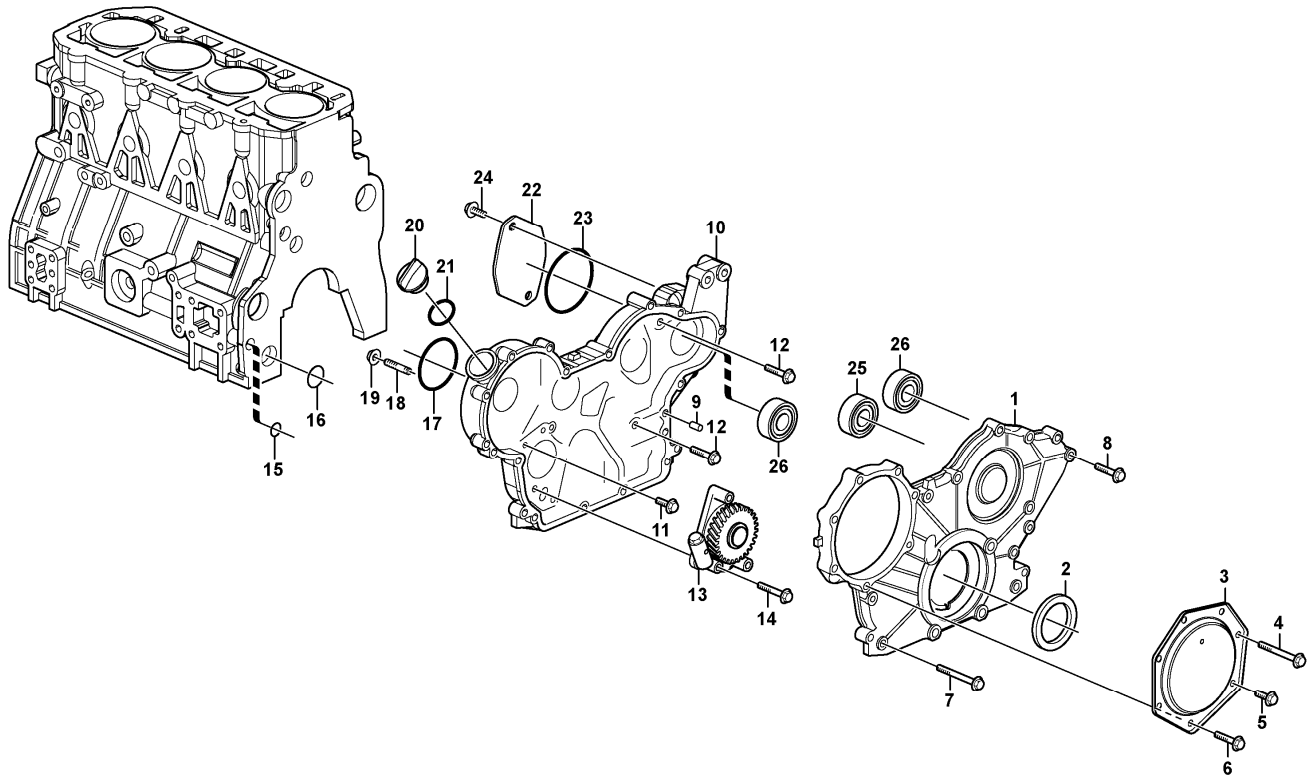

Date: 2013/10/24	Image id: 1018194	Catalogue: 20166	Model: MC110B
Brand: Volvo	Serial: 71000-	Group/Section: 215/110	Title: Timing gear casing and gears

Volvo Construction
Equipment
1018194

Section option	Kit	Option description
VOE11858380		Engine TIER 2A, INTERNATIONAL MARKET
VOE11858381		Engine TIER 2A WITH HF, INTERNATIONAL MARKET
VOE15635459		Engine TIER 2A, INTERNATIONAL MARKET
VOE15635466		Engine TIER 2A HF, INTERNATIONAL MARKET

Q1-Q5	Option	Option description	
Q1 11858380	VOE11858380	Engine TIER 2A, INTERNATIONAL MARKET	
Q2 11858381	VOE11858381	Engine TIER 2A WITH HF, INTERNATIONAL MARKET	

Pos	Part	Q1	Q2	Q3	Q4	Q5	PS	Kit	Description	Option(s)	Remark
1	VOE11714744	1	1						Timing gear casing		
2	VOE11714745	1	1						•Sealing		
3	VOE11714746	1	1						Cover		
4	VOE14521510	1	1						Bolt		
5	VOE11714372	1	1						Bolt