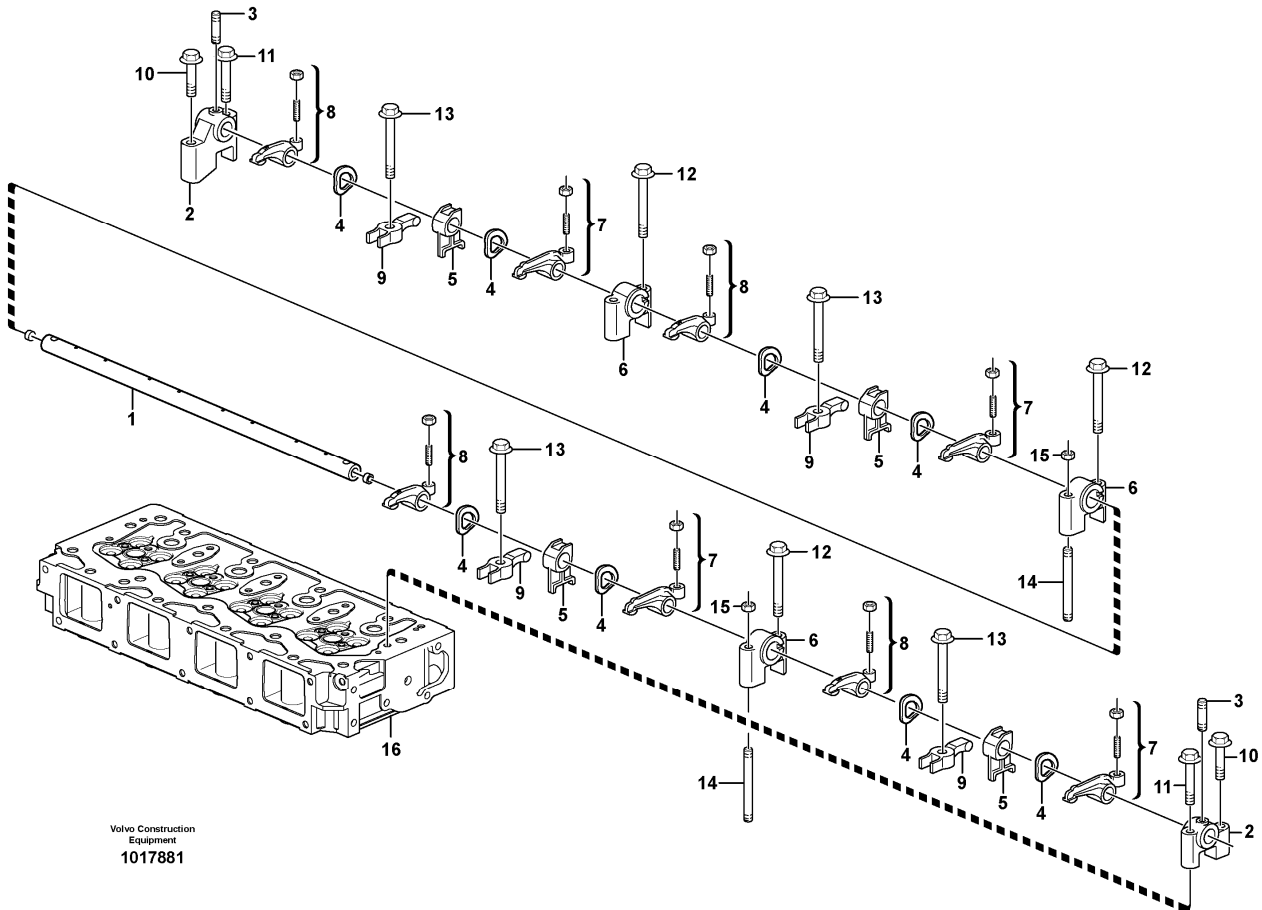

Date: 2013/10/24	Image id: 1017881	Catalogue: 20166	Model: MC110B
Brand: Volvo	Serial: 71000-	Group/Section: 211/210	Title: Valve mechanism

Volvo Construction
Equipment
1017881

Section option	Kit	Option description
VOE11858380		Engine TIER 2A, INTERNATIONAL MARKET
VOE11858381		Engine TIER 2A WITH HF, INTERNATIONAL MARKET
VOE15635459		Engine TIER 2A, INTERNATIONAL MARKET
VOE15635466		Engine TIER 2A HF, INTERNATIONAL MARKET

Q1-Q5	Option	Option description	
Q1 11858380	VOE11858380	Engine TIER 2A, INTERNATIONAL MARKET	
Q2 11858381	VOE11858381	Engine TIER 2A WITH HF, INTERNATIONAL MARKET	

Pos	Part	Q1	Q2	Q3	Q4	Q5	PS	Kit	Description	Option(s)	Remark
	VOE14525390	1	1						Valve		
1	VOE14521535	1	1						•Rocker arm		
2	VOE14521537	2	2						•Support		
3	VOE14521542	2	2						•Bolt		
4	VOE14521538	8	8						•Spring washer