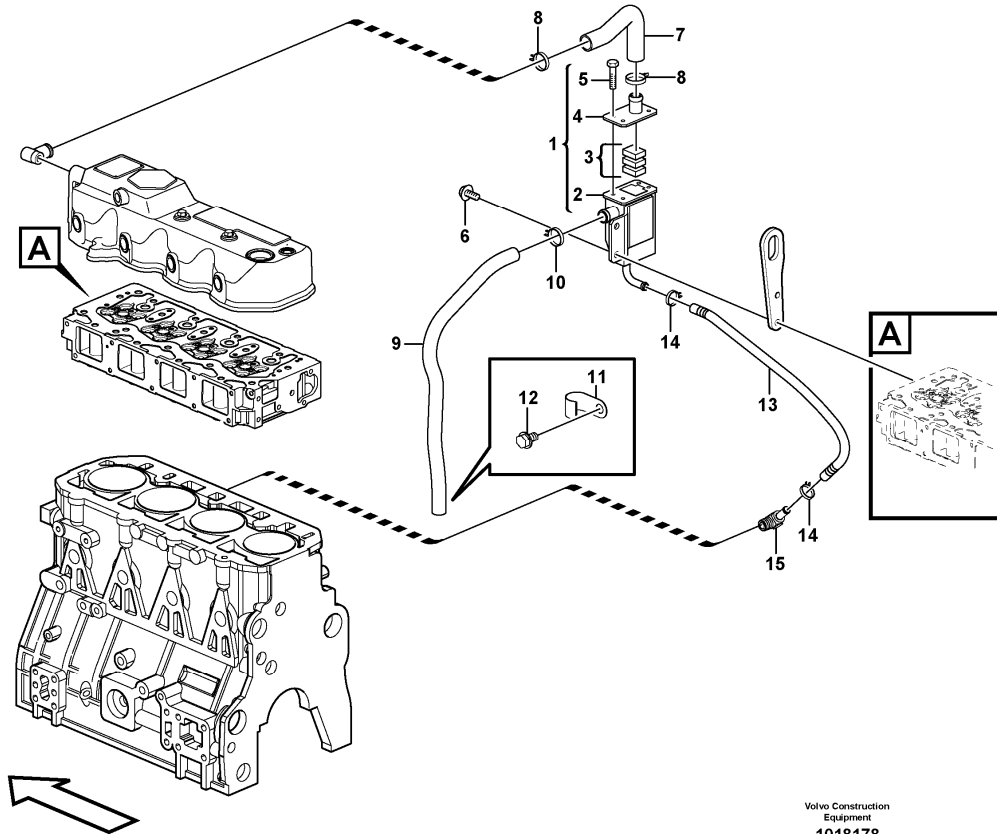

Date: 2013/10/24	Image id: 1018178	Catalogue: 20166	Model: MC110B
Brand: Volvo	Serial: 71000-	Group/Section: 212/160	Title: Crankcase ventilation

Volvo Construction
Equipment
1018178

Section option	Kit	Option description
VOE11858380		Engine TIER 2A, INTERNATIONAL MARKET
VOE11858381		Engine TIER 2A WITH HF, INTERNATIONAL MARKET
VOE15635459		Engine TIER 2A, INTERNATIONAL MARKET
VOE15635466		Engine TIER 2A HF, INTERNATIONAL MARKET

Q1-Q5	Option	Option description	
Q1 11858380 11858381	VOE11858380	Engine TIER 2A, INTERNATIONAL MARKET	

Pos	Part	Q1	Q2	Q3	Q4	Q5	PS	Kit	Description	Option(s)	Remark
1	VOE11714812	1							Oil separator		
2	VOE11714815	1					NS		•Housing		
3	VOE11714813	3							•Filler		
4	VOE11714814	1					NS		•Cap		
5	VOE11714816	4							•Bolt