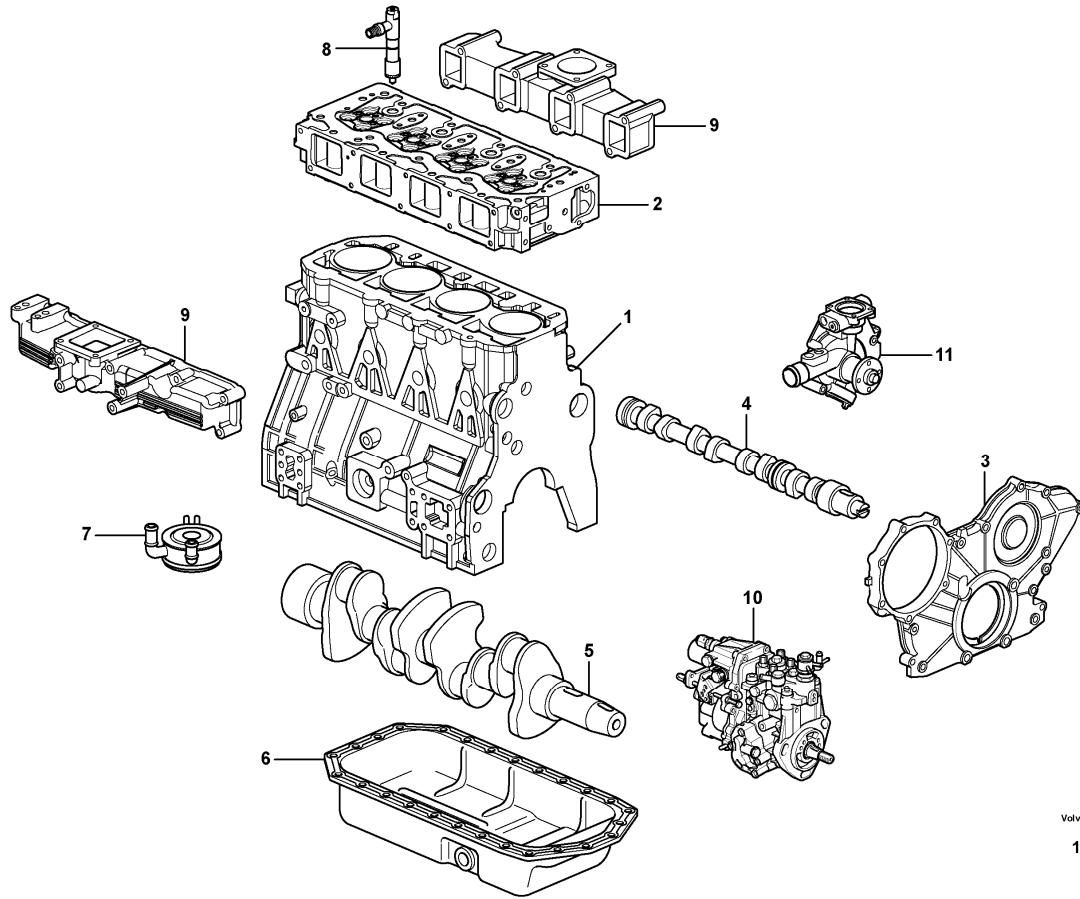

Date: 2013/10/24	Image id: 1018250	Catalogue: 20166	Model: MC110B
Brand: Volvo	Serial: 71000-	Group/Section: 210/150	Title: Engine

Volvo Construction
Equipment
1018250

Section option	Kit	Option description
VOE11852931		Engine
VOE11852932		Engine
VOE11858384		Engine TIER 3, US & EU MARKET
VOE11858385		Engine TIER 3 WITH HF, US & EU MARKET