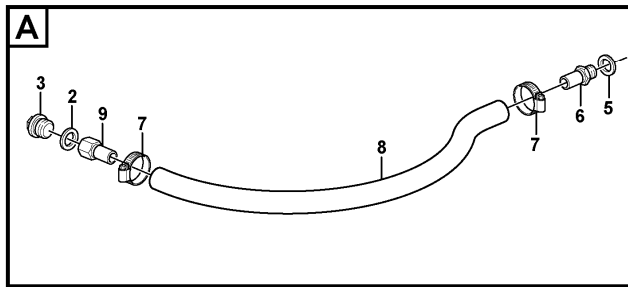

Date: 2013/10/24	Image id: 1018125	Catalogue: 20166	Model: MC110B
Brand: Volvo	Serial: 71000-	Group/Section: 217/110	Title: Oil sump

Volvo Construction
Equipment
1018125

Section option	Kit	Option description
VOE11840379		Oil drain cplt. kit
VOE11858380		Engine TIER 2A, INTERNATIONAL MARKET
VOE11858381		Engine TIER 2A WITH HF, INTERNATIONAL MARKET
VOE15635459		Engine TIER 2A, INTERNATIONAL MARKET
VOE15635466		Engine TIER 2A HF, INTERNATIONAL MARKET

Q1-Q5	Option	Option description	
Q1 11858380 11858381	VOE11858380	Engine TIER 2A, INTERNATIONAL MARKET	
Q2 11840379	VOE11840379	Oil drain cplt. kit	

Pos	Part	Q1	Q2	Q3	Q4	Q5	PS	Kit	Description	Option(s)	Remark
1	VOE11714767	1							Oil pan		
2	VOE11713638	1	1						•Drain plug		
3	VOE11713639	1	1						•Sealing