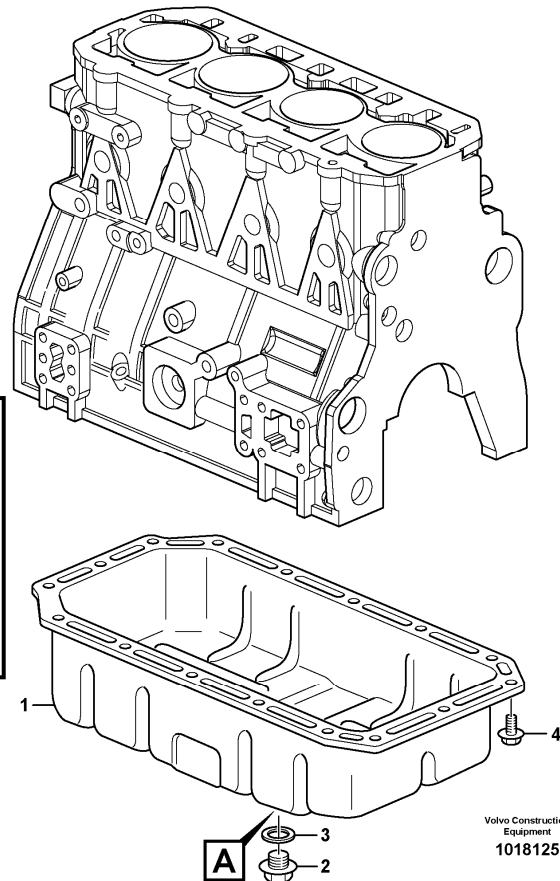

Date: 2013/10/24	Image id: 1018125	Catalogue: 20166	Model: MC110B
Brand: Volvo	Serial: 71000-	Group/Section: 217/110	Title: Oil sump

Volvo Construction
Equipment
1018125

Section option	Kit	Option description
VOE11840379		Oil drain cplt. kit
VOE11858380		Engine TIER 2A, INTERNATIONAL MARKET
VOE11858381		Engine TIER 2A WITH HF, INTERNATIONAL MARKET
VOE15635459		Engine TIER 2A, INTERNATIONAL MARKET
VOE15635466		Engine TIER 2A HF, INTERNATIONAL MARKET

Q1-Q5	Option	Option description	
Q1 11858380 11858381	VOE11858380	Engine TIER 2A, INTERNATIONAL MARKET	
Q2 11840379	VOE11840379	Oil drain cplt. kit	

Pos	Part	Q1	Q2	Q3	Q4	Q5	PS	Kit	Description	Option(s)	Remark
1	VOE11714767	1							Oil pan		
2	VOE11713638	1	1						•Drain plug		
3	VOE11713639	1	1						•Sealing