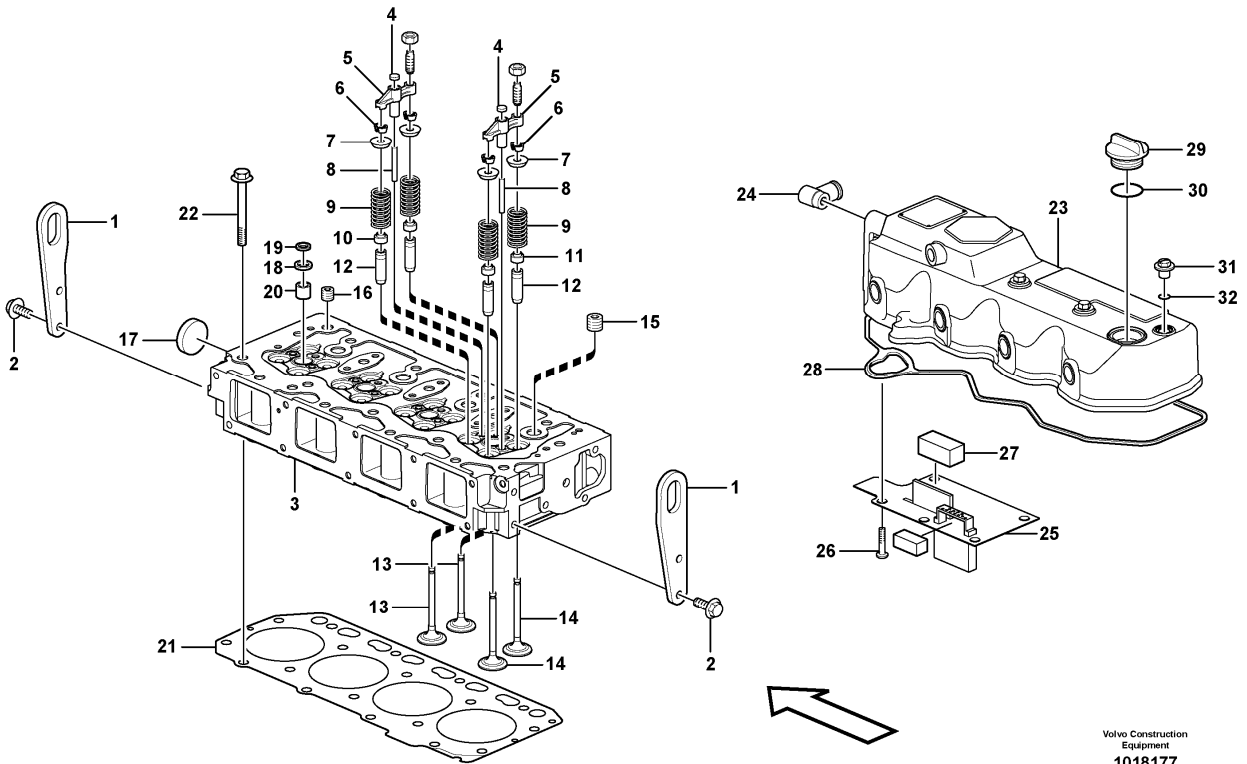

Date: 2013/10/24	Image id: 1018177	Catalogue: 20166	Model: MC110B
Brand: Volvo	Serial: 71000-	Group/Section: 211/100	Title: Cylinder head

Volvo Construction
Equipment
1018177

Section option	Kit	Option description
VOE11852931		Engine
VOE11852932		Engine
VOE11858384		Engine TIER 3, US & EU MARKET
VOE11858385		Engine TIER 3 WITH HF, US & EU MARKET