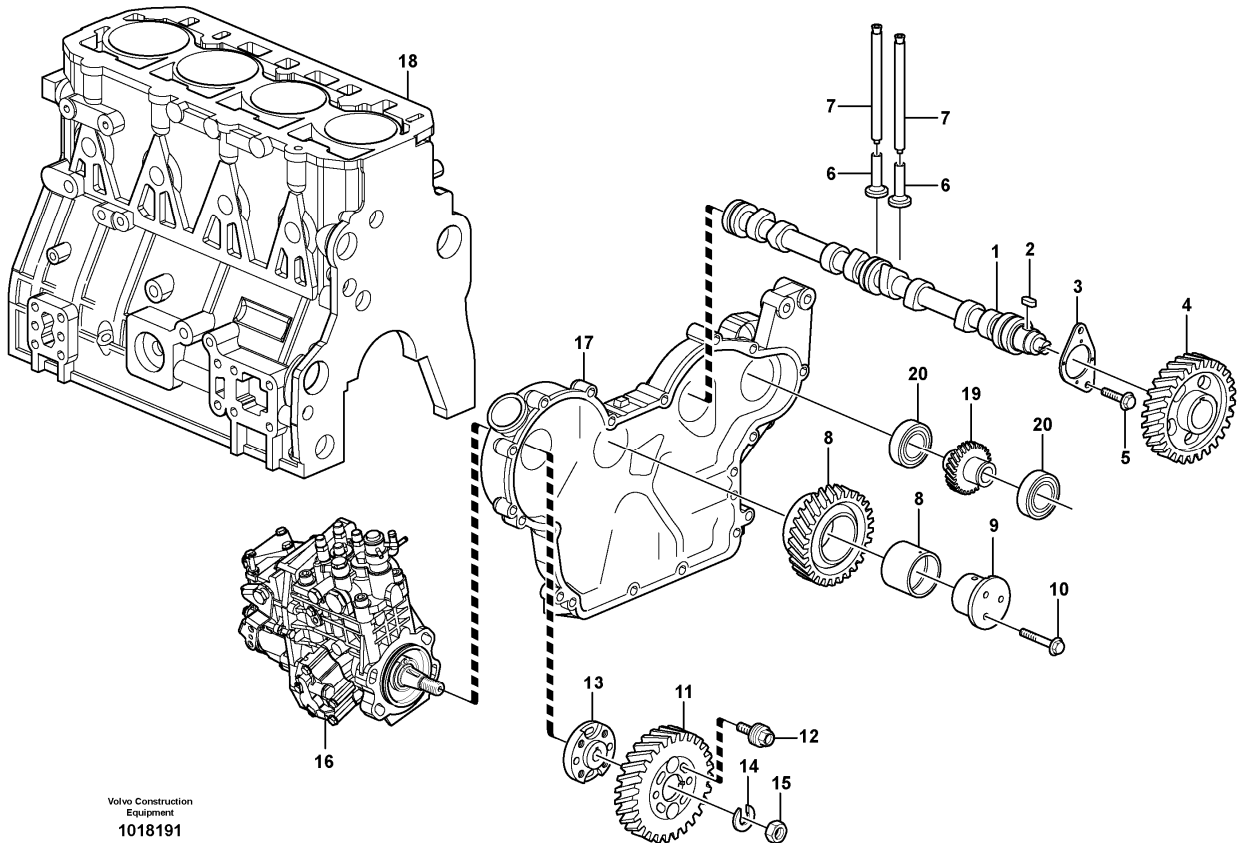

Date: 2013/10/24	Image id: 1018191	Catalogue: 20166	Model: MC110B
Brand: Volvo	Serial: 71000-	Group/Section: 214/110	Title: Valve mechanism

Section option	Kit	Option description
VOE11858380		Engine TIER 2A, INTERNATIONAL MARKET
VOE11858381		Engine TIER 2A WITH HF, INTERNATIONAL MARKET
VOE15635459		Engine TIER 2A, INTERNATIONAL MARKET
VOE15635466		Engine TIER 2A HF, INTERNATIONAL MARKET

Q1-Q5	Option	Option description	
Q1 11858380	VOE11858380	Engine TIER 2A, INTERNATIONAL MARKET	
Q2 11858381	VOE11858381	Engine TIER 2A WITH HF, INTERNATIONAL MARKET	

Pos	Part	Q1	Q2	Q3	Q4	Q5	PS	Kit	Description	Option(s)	Remark
1	VOE11714784	1							Camshaft		
1	VOE11714836		1						Camshaft		
2		1	1				NS		•Key		
3		1	1				NS		•Thrust Washer		
4		1					NS		•Camshaft Gear