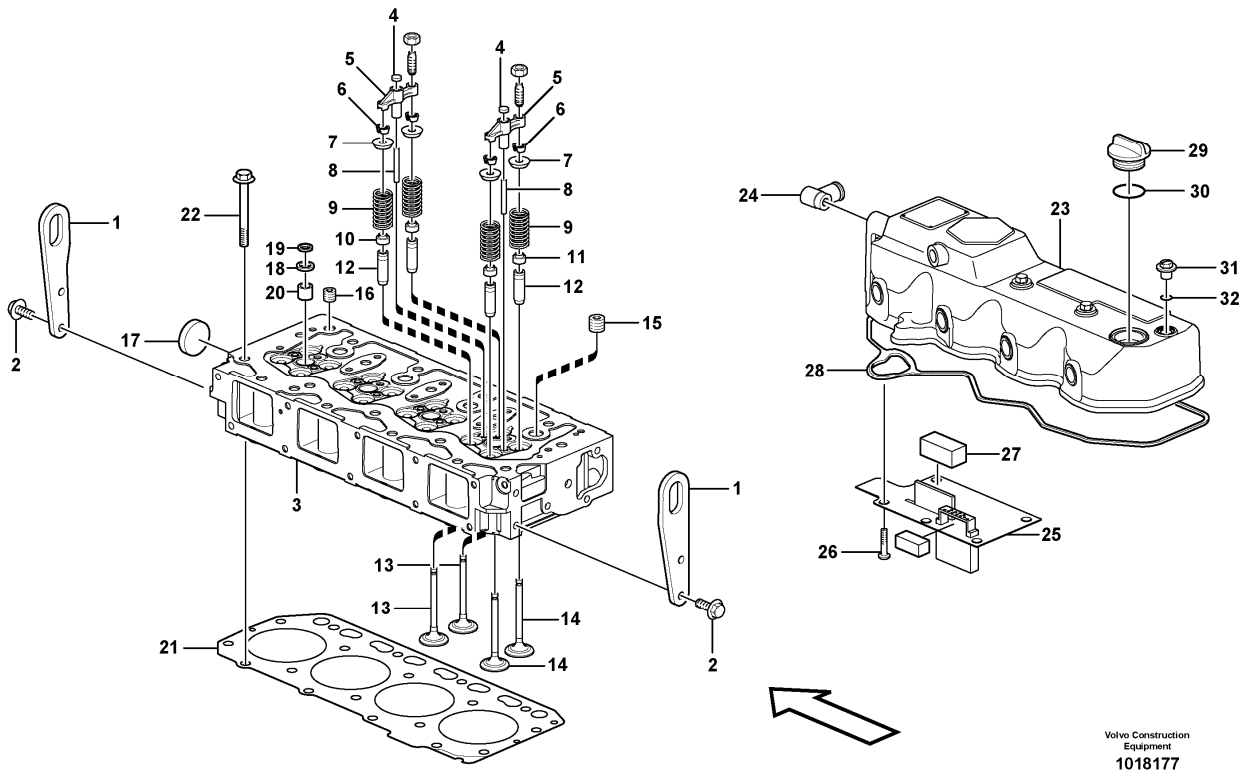

Date: 2013/10/23	Image id: 1018177	Catalogue: 20067	Model: MC110B
Brand: Volvo	Serial: 61001-62000, 70001-	Group/Section: 211/100	Title: Cylinder head

Volvo Construction
Equipment
1018177

Section option	Kit	Option description
VOE11850033		Engine
VOE11850709		Engine Hf