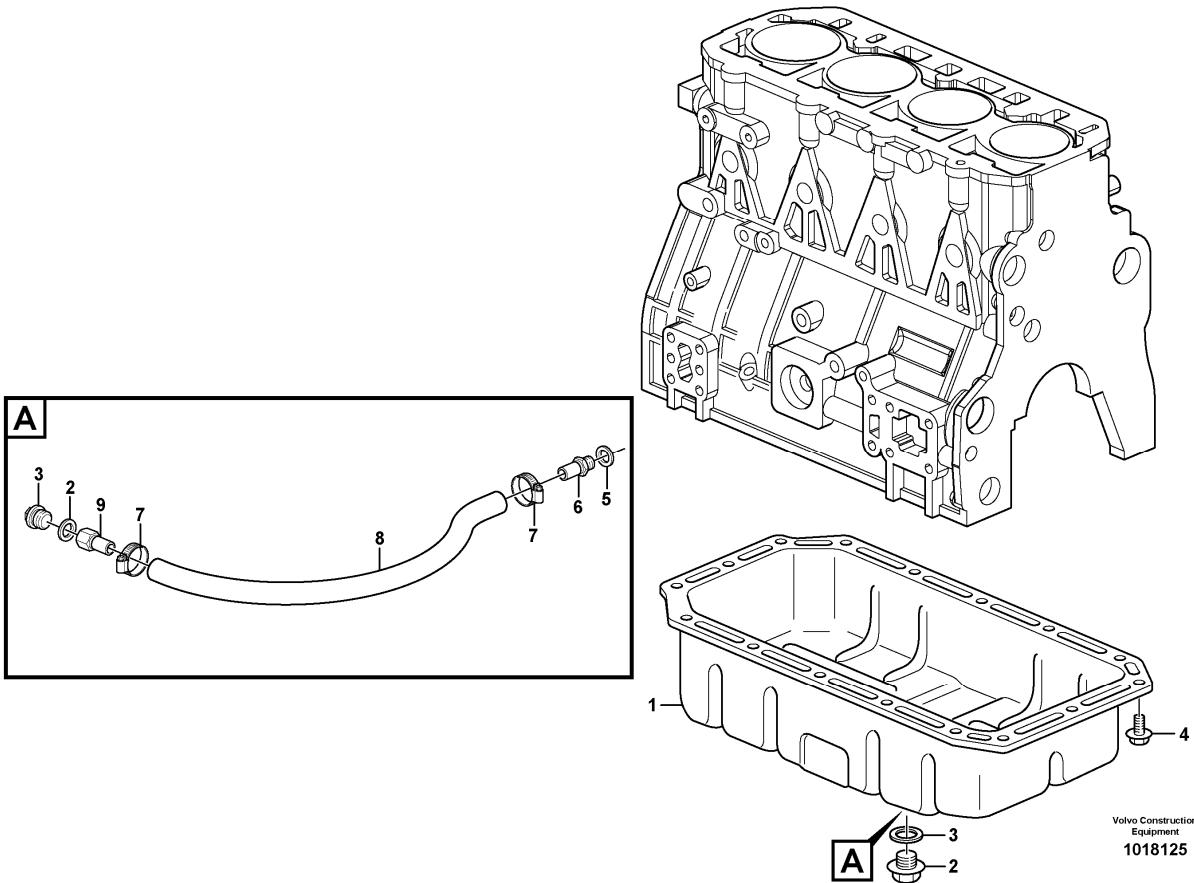

Date: 2013/10/23	Image id: 1018125	Catalogue: 20067	Model: MC110B
Brand: Volvo	Serial: 61001-62000, 70001-	Group/Section: 217/100	Title: Oil sump 11850033, 11850709

Section option	Kit	Option description
VOE11840379		Oil drain cplt. kit
VOE11850033		Engine
VOE11850709		Engine Hf

Q1-Q5	Option	Option description	
Q1 STD			
Q2 11840379	VOE11840379	Oil drain cplt. kit	

Pos	Part	Q1	Q2	Q3	Q4	Q5	PS	Kit	Description	Option(s)	Remark
1	VOE11714767	1							Oil pan		
2	VOE11713638	1	1						•Drain plug		
3	VOE11713639	1	1						•Sealing		
4	VOE11714490	16							Bolt		
5	VOE948885		1						Plane gasket