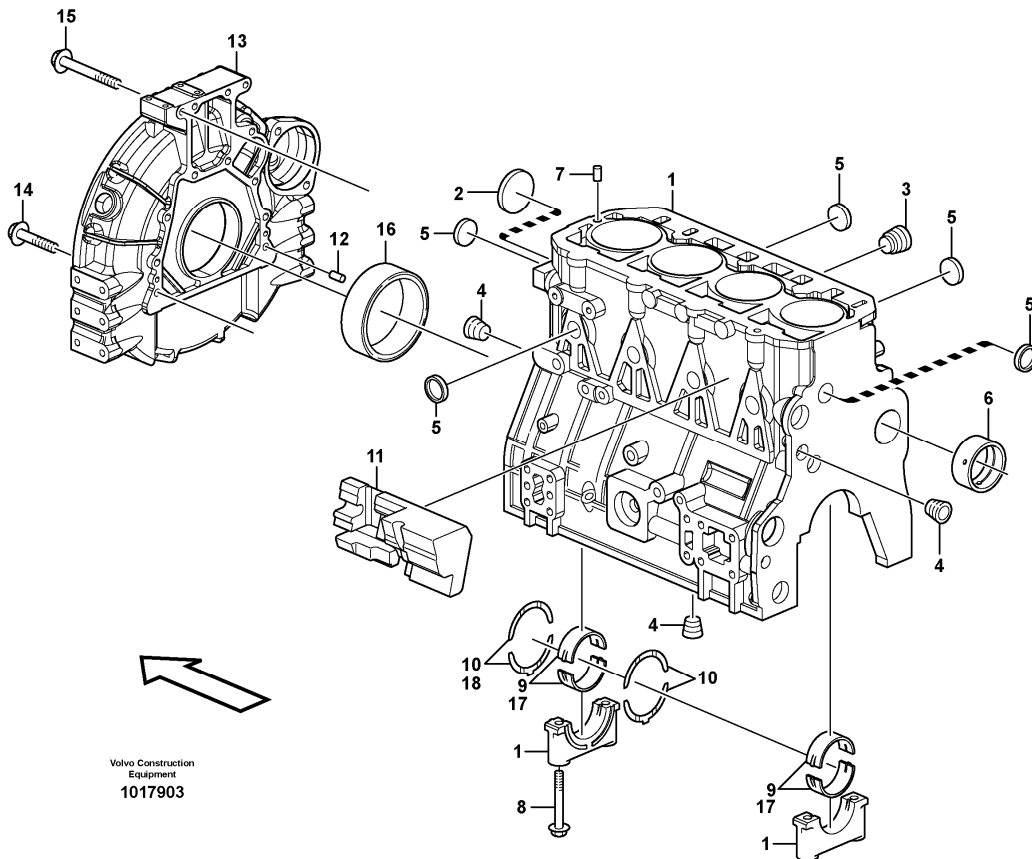

Date: 2013/10/23	Image id: 1017903	Catalogue: 20067	Model: MC110B
Brand: Volvo	Serial: 61001-62000, 70001-	Group/Section: 212/100	Title: Cylinder block 11850033, 11850709

Section option	Kit	Option description
VOE11850033		Engine
VOE11850709		Engine Hf

Pos	Part	Q1	Q2	Q3	Q4	Q5	PS	Kit	Description	Option(s)	Remark
1	VOE11714743	1							Cylinder block		
2	VOE14521503	1							•Plug		
3	VOE11713560	1							•Plug		
4	VOE14521504	3							•Plug		
5	VOE11714369	8							•Plug		
6	VOE11714757	1							•Bushing		
7	VOE11714387	2							•Spring pin		
8	VOE11714756	10							•Screw		
9	VOE15057722	5							•Main bearing kit		(VOE14524620)STD SZ
10	VOE15057699	2							•Thrust washer		(VOE11714758)STD SZ