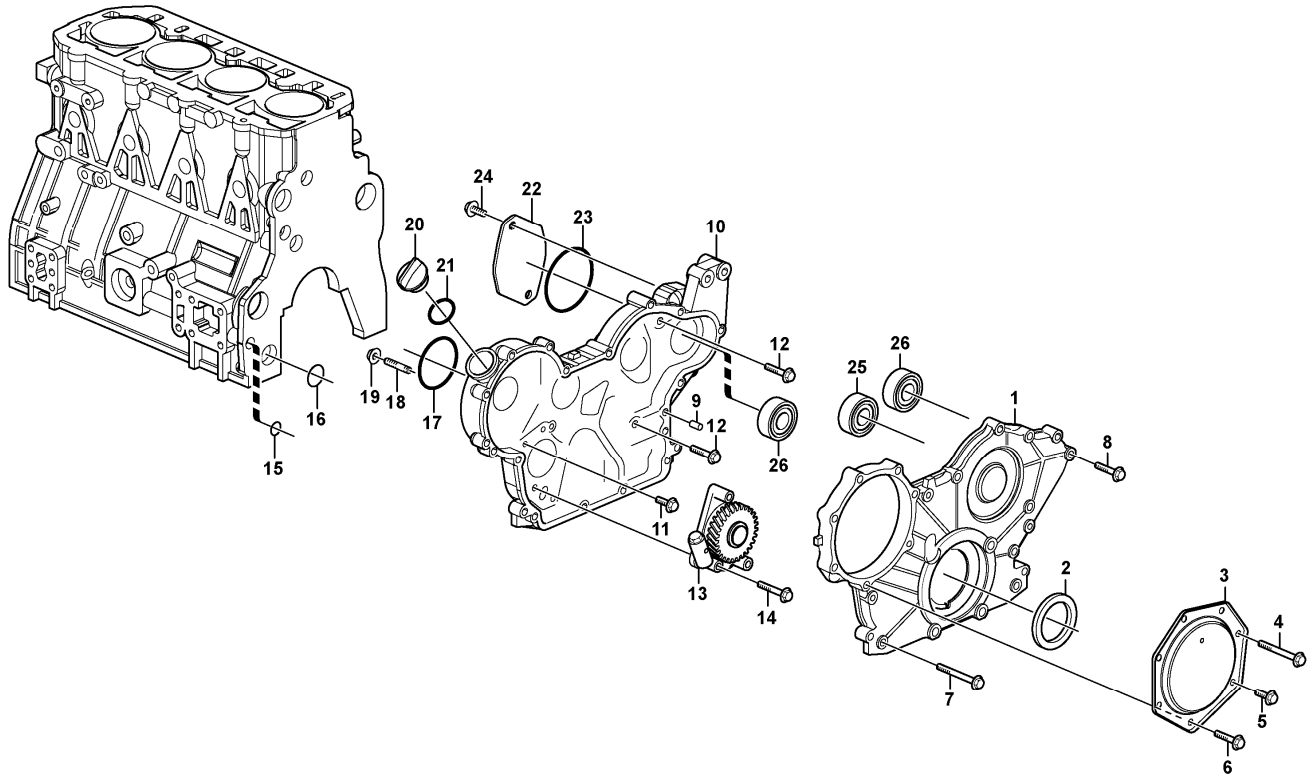

Date: 2013/10/23	Image id: 1018194	Catalogue: 20067	Model: MC110B
Brand: Volvo	Serial: 61001-62000, 70001-	Group/Section: 215/100	Title: Timing gear casing and gears

Volvo Construction
Equipment
1018194

Section option	Kit	Option description
VOE11850033		Engine
VOE11850709		Engine Hf

Q1-Q5	Option	Option description	
Q1 11850033	VOE11850033	Engine	
Q2 11850709	VOE11850709	Engine Hf	

Pos	Part	Q1	Q2	Q3	Q4	Q5	PS	Kit	Description	Option(s)	Remark
1	VOE11714744	1	1						Timing gear casing		
2	VOE11714745	1	1						•Sealing		
3	VOE11714746	1	1						Cover		
4	VOE14521510	1	1						Bolt		
5	VOE11714372	1	1						Bolt		
6	VOE11714487	5	5						Bolt