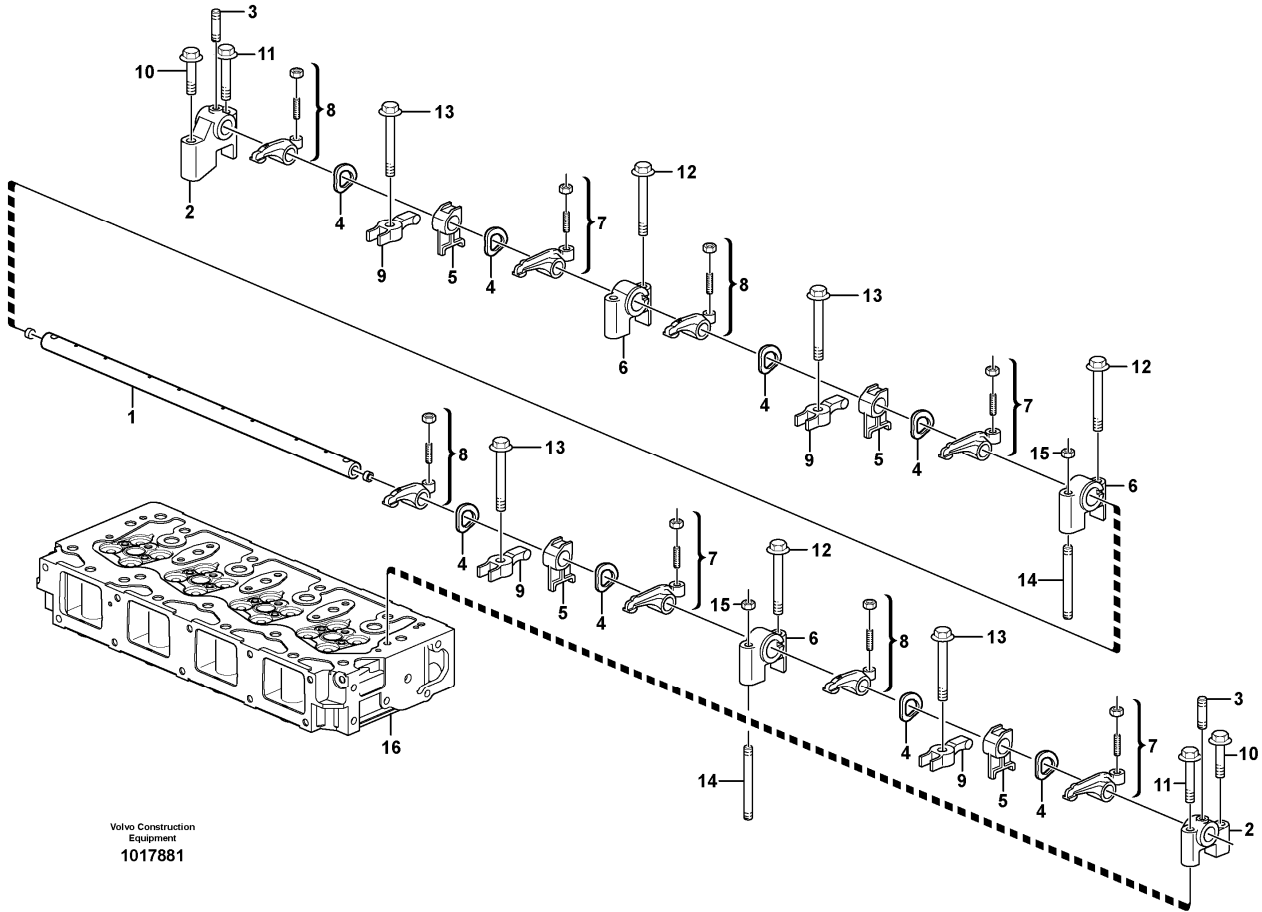

Date: 2013/10/23	Image id: 1017881	Catalogue: 20067	Model: MC110B
Brand: Volvo	Serial: 61001-62000, 70001-	Group/Section: 211/200	Title: Valve mechanism

Section option	Kit	Option description
VOE11850033		Engine
VOE11850709		Engine Hf

Q1-Q5	Option	Option description	
Q1 11850033	VOE11850033	Engine	
Q2 11850709	VOE11850709	Engine Hf	

Pos	Part	Q1	Q2	Q3	Q4	Q5	PS	Kit	Description	Option(s)	Remark
	VOE14525390	1	1						Valve		
1	VOE14521535	1	1						•Rocker arm		
2	VOE14521537	2	2						•Support		
3	VOE14521542	2	2						•Bolt		
4	VOE14521538	8	8						•Spring washer		
5	VOE14525391	4	4						•Retainer