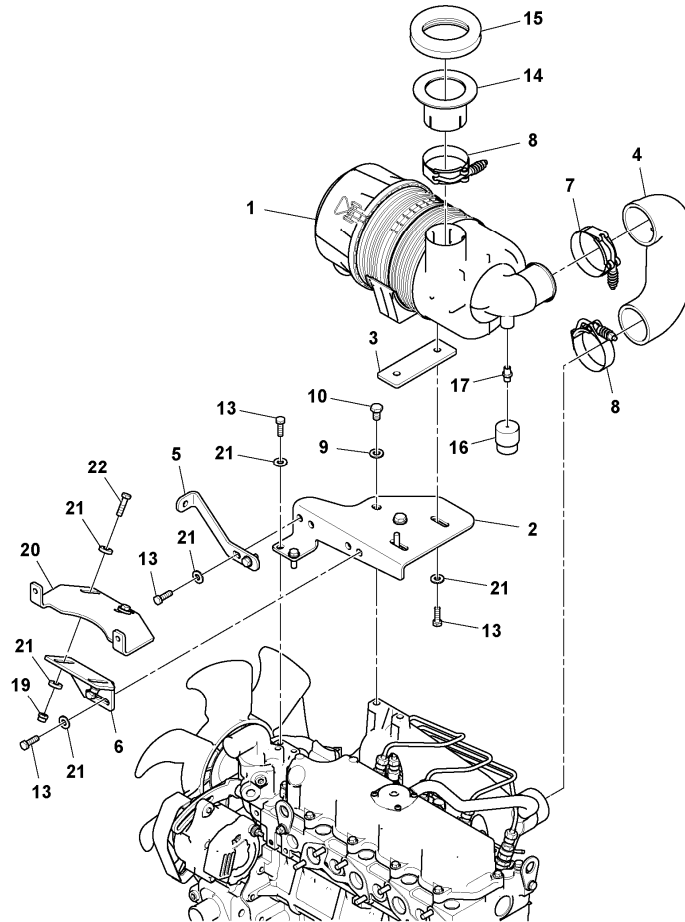

Date: 2013/12/27	Image id: 1051402	Catalogue: 20173	Model: SD25D
Brand: Volvo	Serial: 197379-999999	Group/Section: 256/100	Title: Air cleaner installation 43923432

Q1-Q5	Option	Option description	
Q1 43923432_0101			

Pos	Part	Q1	Q2	Q3	Q4	Q5	PS	Kit	Description	Option(s)	Remark
1	RM43919059	1							Air cleaner		
	RM22370662	1					OP		•Cover		
	RM43921238	1							•Air filter		PRIMARY FILTER ELEMENT
	RM43921246	1							•Safety filter		SAFETY FILTER ELEMENT
	RM22370704	1							•Valve		DUST EJECTOR
	RM22370712	2							•Clip		
2	RM13325428	1							Bracket		
3	RM13325436	1							Spacer		
4	RM13325147	1							Air hose		
5	RM13324934	1							Bracket