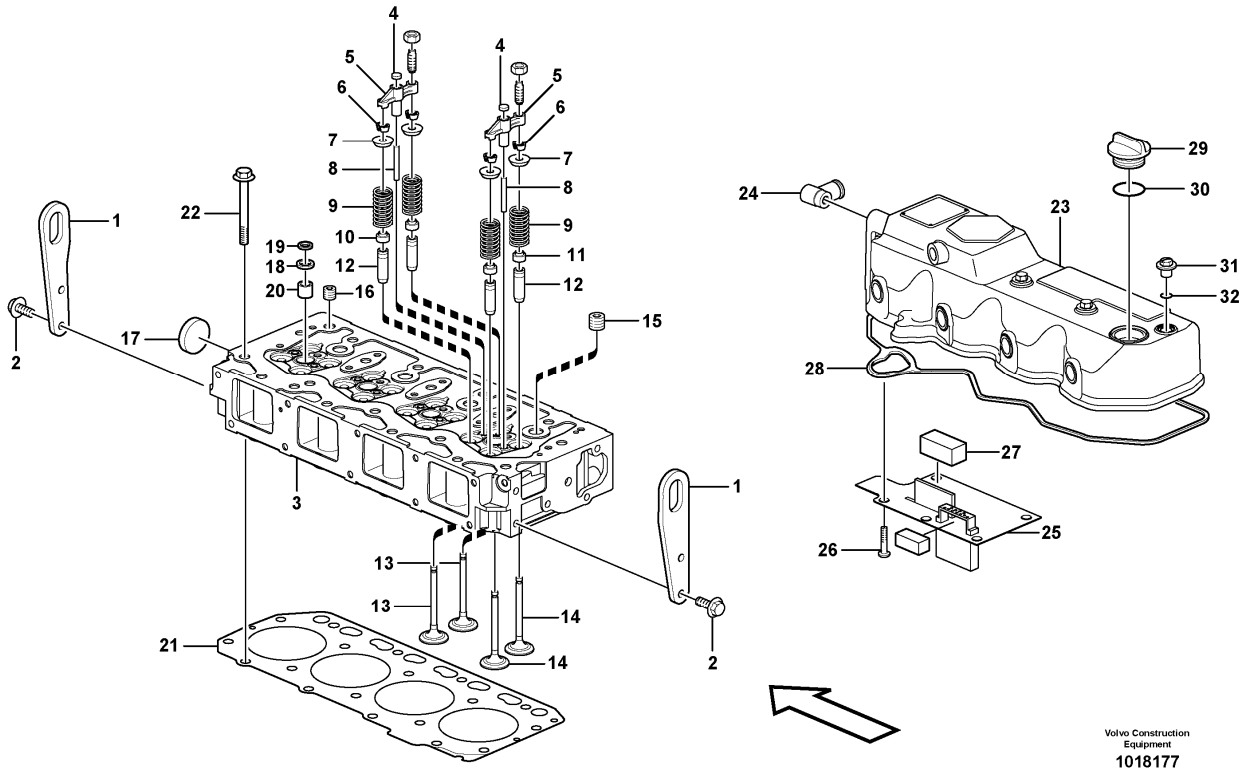

Date: 2013/10/21	Image id: 1018177	Catalogue: 20066	Model: MC90B
Brand: Volvo	Serial: 61001-62000, 70001-	Group/Section: 211/100	Title: Cylinder head

Volvo Construction
Equipment
1018177

Section option	Kit	Option description
VOE11850033		Engine
VOE11850709		Engine Hf