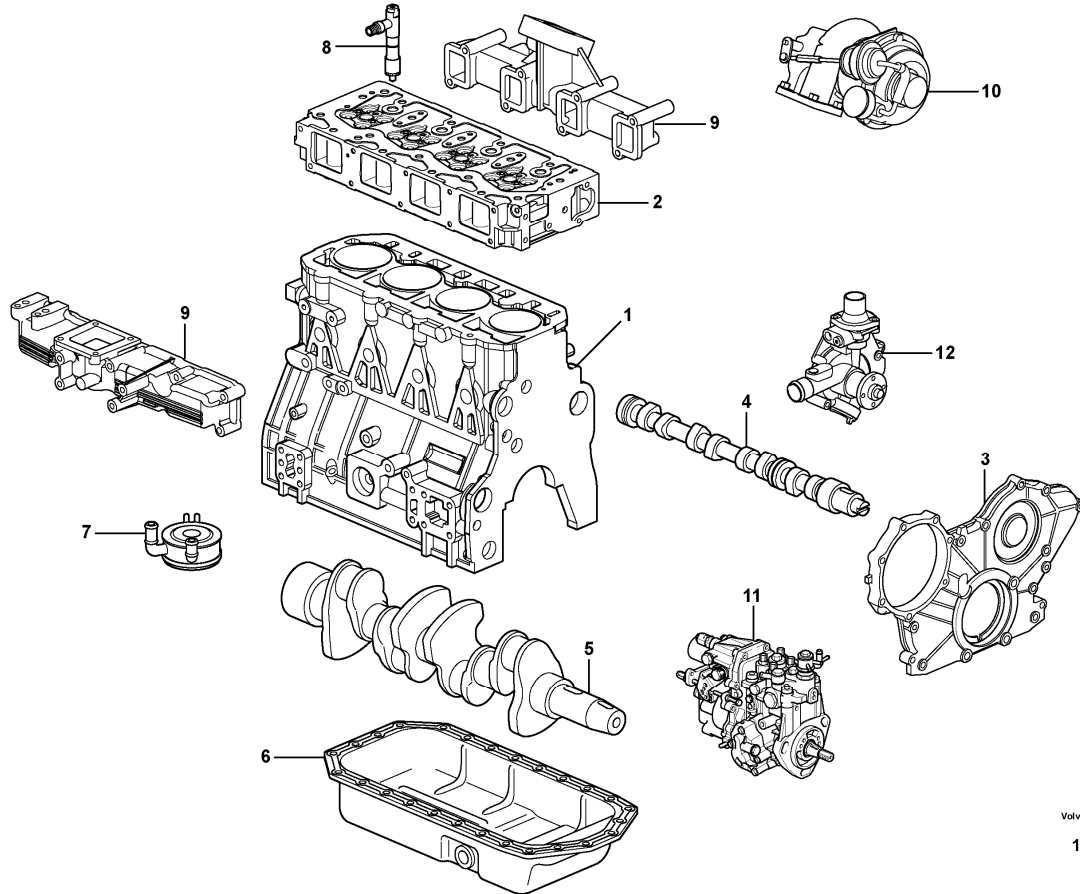

Date: 2013/10/21	Image id: 1018251	Catalogue: 20066	Model: MC90B
Brand: Volvo	Serial: 61001-62000, 70001-	Group/Section: 210/150	Title: Engine

Volvo Construction
Equipment
1018251

Section option	Kit	Option description
VOE11850033		Engine
VOE11850709		Engine Hf
VOE15628994		Engine WITH OUT EPA/EU T2 LABEL
VOE15628999		Engine WITH OUT EPA/EU T2 LABEL

Q1-Q5	Option	Option description	
Q1 11850033	VOE11850033	Engine	
Q2 11850709	VOE11850709	Engine Hf	

Pos	Part	Q1	Q2	Q3	Q4	Q5	PS	Kit	Description	Option(s)	Remark
	VOE11850033	1							Engine		
	VOE15628994	1							Engine		
	VOE11850709		1						Engine		
	VOE15628999		1						Engine