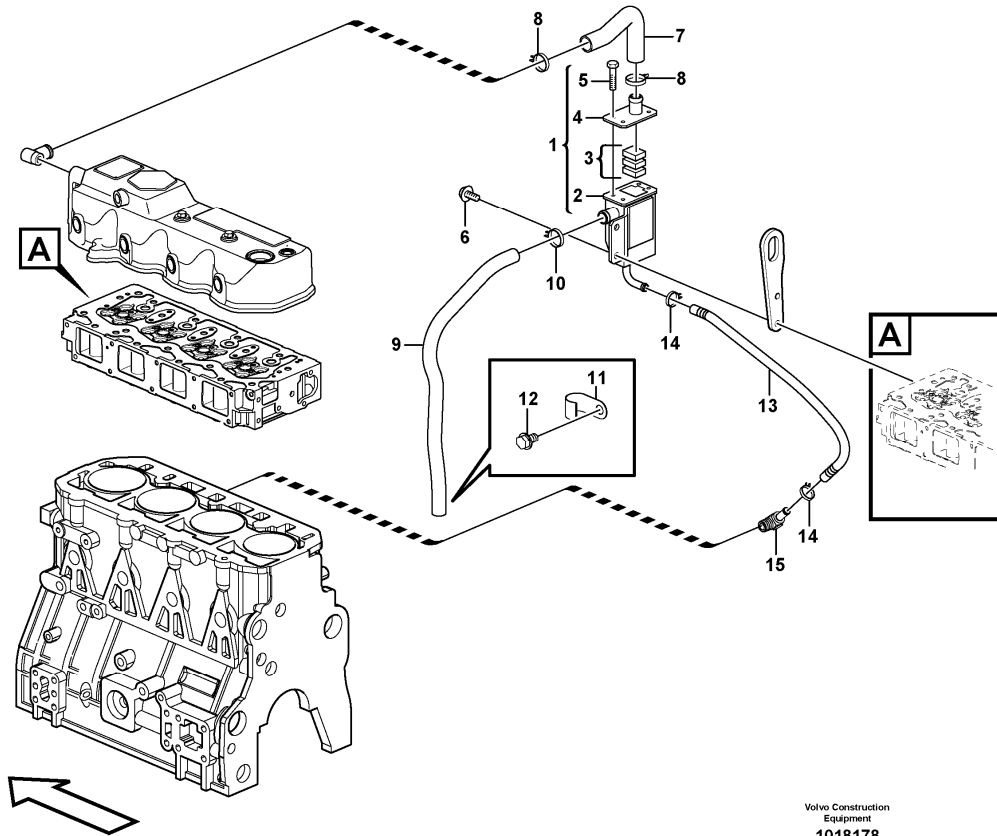

Date: 2013/10/21	Image id: 1018178	Catalogue: 20066	Model: MC90B
Brand: Volvo	Serial: 61001-62000, 70001-	Group/Section: 212/150	Title: Crankcase ventilation 11850033, 11850709

Volvo Construction
Equipment
1018178

Section option	Kit	Option description
VOE11850033		Engine
VOE11850709		Engine Hf

Pos	Part	Q1	Q2	Q3	Q4	Q5	PS	Kit	Description	Option(s)	Remark
1	VOE11714812	1							Oil separator		
2	VOE11714815	1					NS		•Housing		
3	VOE11714813	3							•Filler		
4	VOE11714814	1					NS		•Cap		
5	VOE11714816	4							•Bolt		
6	VOE11714372	2							Bolt		
7	VOE11714811	1							Hose		
8	VOE11713669	2							Clamp		
9	VOE11714819	1							Hose		
10	VOE11714822	1							Hose clamp