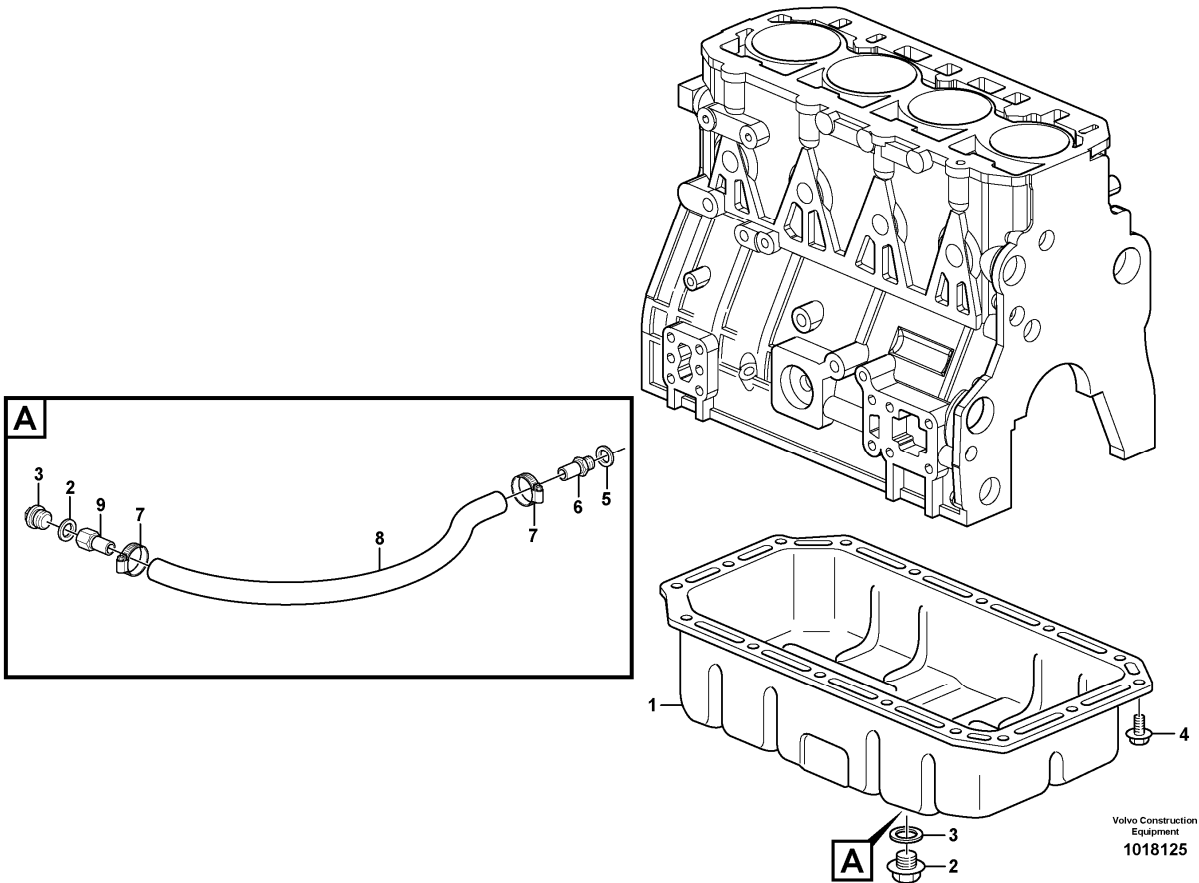

Date: 2013/10/21	Image id: 1018125	Catalogue: 20066	Model: MC90B
Brand: Volvo	Serial: 61001-62000, 70001-	Group/Section: 217/100	Title: Oil sump 11850033, 11850709

Section option	Kit	Option description
VOE11840379		Oil drain cplt. kit
VOE11850033		Engine
VOE11850709		Engine Hf

Q1-Q5	Option	Option description	
Q1 STD			
Q2 11840379	VOE11840379	Oil drain cplt. kit	

Pos	Part	Q1	Q2	Q3	Q4	Q5	PS	Kit	Description	Option(s)	Remark
1	VOE11714767	1							Oil pan		
2	VOE11713638	1	1						•Drain plug		
3	VOE11713639	1	1						•Sealing		
4	VOE11714490	16							Bolt		
5	VOE948885		1						Plane gasket