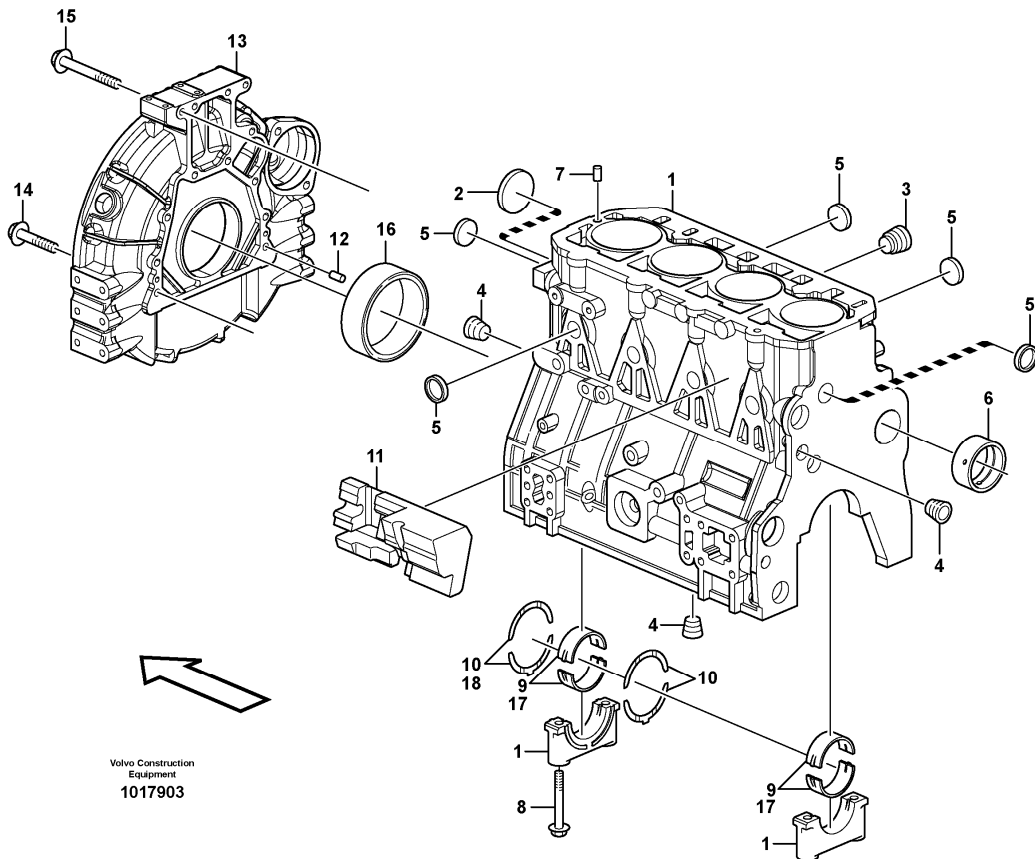

Date: 2013/10/21	Image id: 1017903	Catalogue: 20066	Model: MC90B
Brand: Volvo	Serial: 61001-62000, 70001-	Group/Section: 212/100	Title: Cylinder block 11850033, 11850709

Section option	Kit	Option description
VOE11850033		Engine
VOE11850709		Engine Hf

Pos	Part	Q1	Q2	Q3	Q4	Q5	PS	Kit	Description	Option(s)	Remark
1	VOE11714743	1							Cylinder block		
2	VOE14521503	1							•Plug		
3	VOE11713560	1							•Plug		
4	VOE14521504	3							•Plug		
5	VOE11714369	8							•Plug		
6	VOE11714757	1							•Bushing		
7	VOE11714387	2							•Spring pin		
8	VOE11714756	10							•Screw		
9	VOE15057722	5							•Main bearing kit		(VOE14524620)STD SZ
10	VOE15057699	2							•Thrust washer		(VOE11714758)STD SZ