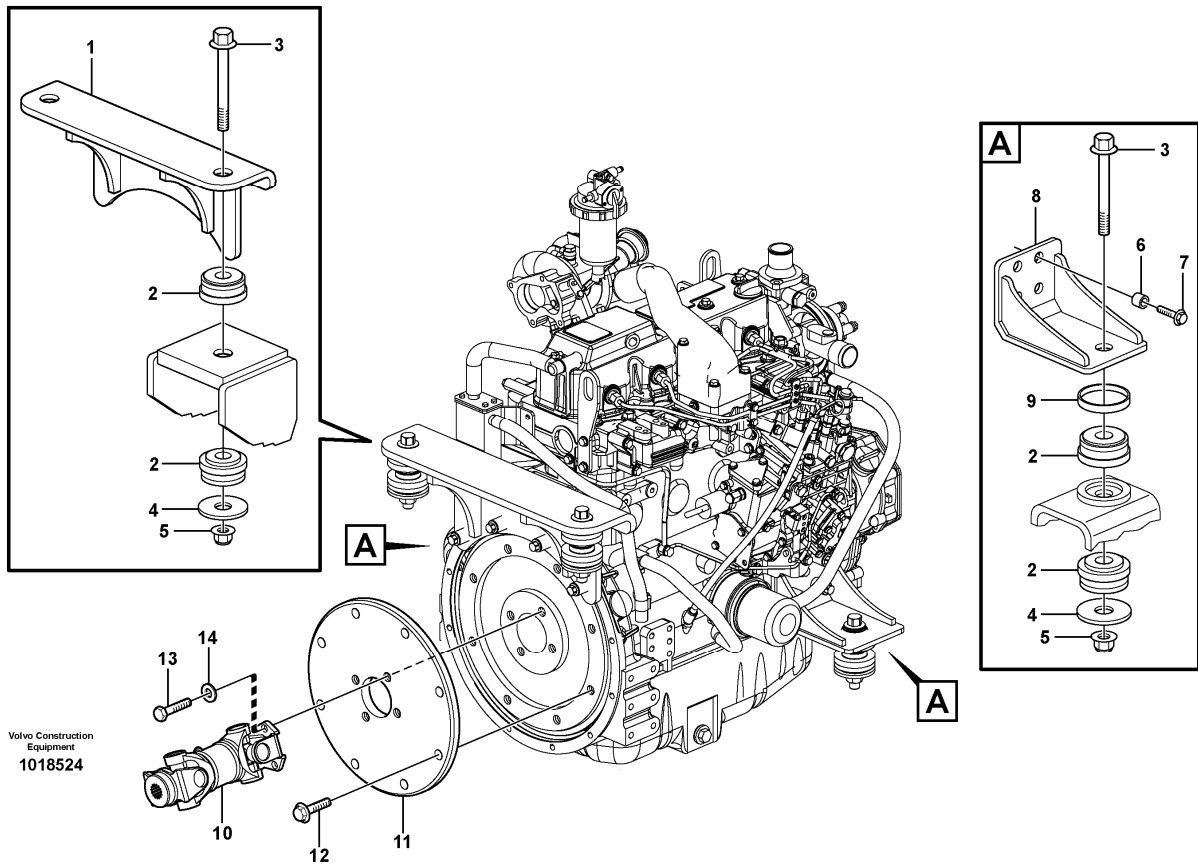

Thank you so much for reading

7	VOE943475		2					Hose clamp		
8	VOE13961193		REQ					Hydraulic hose		L = 500 MM
9	VOE11852124		1					Nipple		

Date: 2013/10/21	Image id: 1018524	Catalogue: 20065	Model: MC80B
Brand: Volvo	Serial: 61002-62000, 70001-	Group/Section: 218/100	Title: Engine mounting