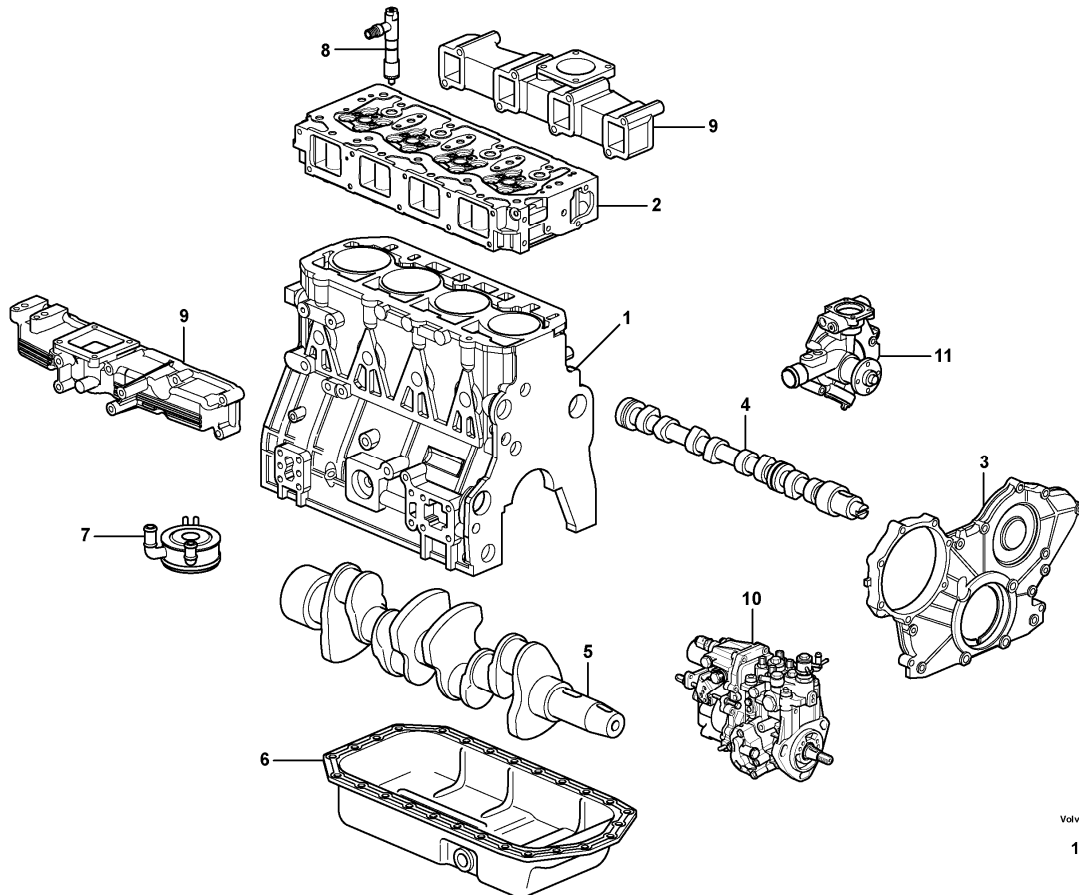

Date: 2013/10/21	Image id: 1018250	Catalogue: 20065	Model: MC80B
Brand: Volvo	Serial: 61002-62000, 70001-	Group/Section: 210/150	Title: Engine

Volvo Construction
Equipment
1018250

Section option	Kit	Option description
VOE11851336		Engine
VOE15628985		Engine WITH OUT EPA/EU T2 LABEL

Pos	Part	Q1	Q2	Q3	Q4	Q5	PS	Kit	Description	Option(s)	Remark
	VOE11851336	1							Engine		
	VOE15628985	1							Engine		
1		1							•Cylinder block		See ref 212/100
2		1							•Cylinder head		See ref 211/100
3		1							•Timing gear casing		See ref 215/100
4		1							•Camshaft		See ref 214/100
5		1							•Crankshaft		See ref 216/100
6		1							•Oil sump		See ref 217/100
7		1							•Oil cooler		See ref 220/100
8		4							•Injector		See ref 237/100

9		1							•Inlet, exhaust syst.		See ref 251/100
10		1							•Injection Pump		See ref 236/100
11		1							•Water Pump		See ref 262/100

Date: 2013/10/21	Image id: 1017869	Catalogue: 20065	Model: MC80B
Brand: Volvo	Serial: 61002-62000, 70001-	Group/Section: 211/100	Title: Cylinder head

11	VOE11714494	2							Bolt		
12	VOE11714494	4							Bolt		
13	VOE14525393	4							Flange screw		
14	VOE14525389	2							Bolt		
15	VOE14521543	2							Nut		
16		1							Cylinder head		See ref 211/100

Date: 2013/10/21	Image id: 1017903	Catalogue: 20065	Model: MC80B
Brand: Volvo	Serial: 61002-62000, 70001-	Group/Section: 212/100	Title: Cylinder block