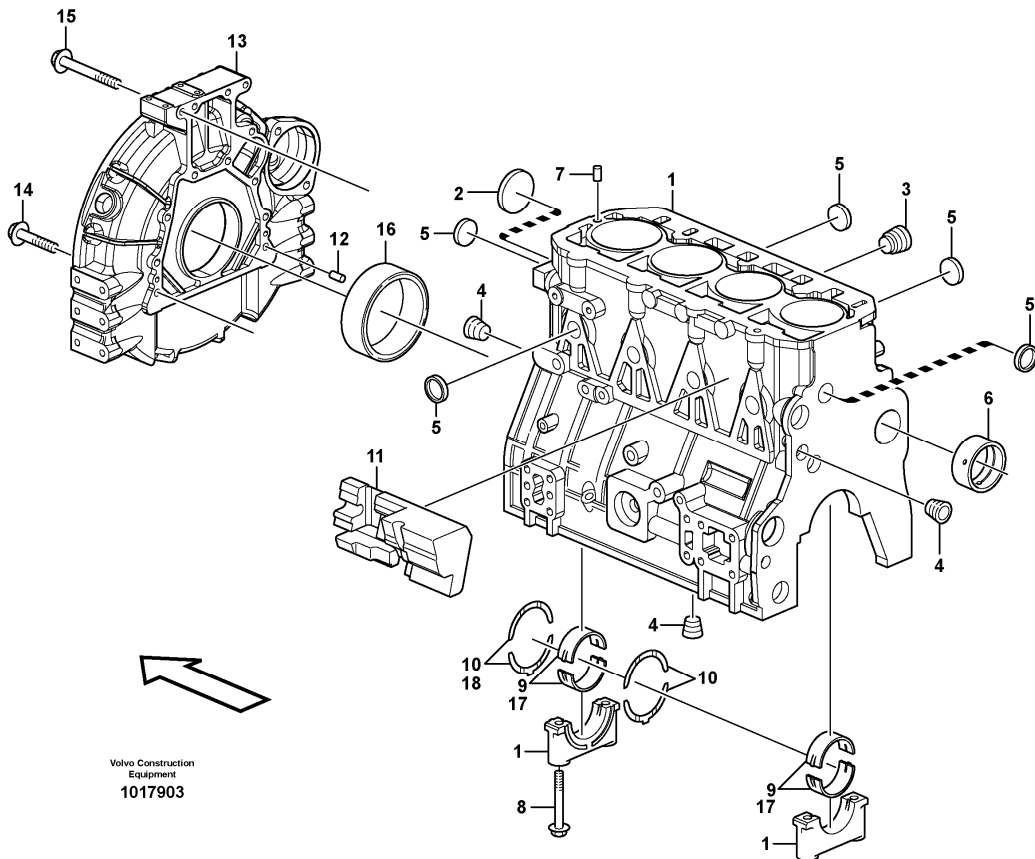

9		1							•Inlet, exhaust syst.		See ref 251/100
10		1							•Injection Pump		See ref 236/100
11		1							•Water Pump		See ref 262/100

Date: 2013/10/21	Image id: 1017869	Catalogue: 20065	Model: MC80B
Brand: Volvo	Serial: 61002-62000, 70001-	Group/Section: 211/100	Title: Cylinder head

Date: 2013/10/21	Image id: 1017881	Catalogue: 20065	Model: MC80B
Brand: Volvo	Serial: 61002-62000, 70001-	Group/Section: 211/200	Title: Valve mechanism

Section option	Kit	Option description
VOE11851336		Engine

Pos	Part	Q1	Q2	Q3	Q4	Q5	PS	Kit	Description	Option(s)	Remark
	VOE14525390	1							Valve		
1	VOE14521535	1							•Rocker arm		
2	VOE14521537	2							•Support		
3	VOE14521542	2							•Bolt		
4	VOE14521538	8							•Spring washer		
5	VOE14525391	4							•Retainer		
6	VOE14521536	3							•Support		
7	VOE14521539	4							•Rocker arm		
8	VOE14521540	4							•Rocker arm		
9	VOE14525392	4							Retainer		
10	VOE11714487	2							Bolt		

11	VOE11714494	2							Bolt		
12	VOE11714494	4							Bolt		
13	VOE14525393	4							Flange screw		
14	VOE14525389	2							Bolt		
15	VOE14521543	2							Nut		
16		1							Cylinder head		See ref 211/100

Date: 2013/10/21	Image id: 1017903	Catalogue: 20065	Model: MC80B
Brand: Volvo	Serial: 61002-62000, 70001-	Group/Section: 212/100	Title: Cylinder block