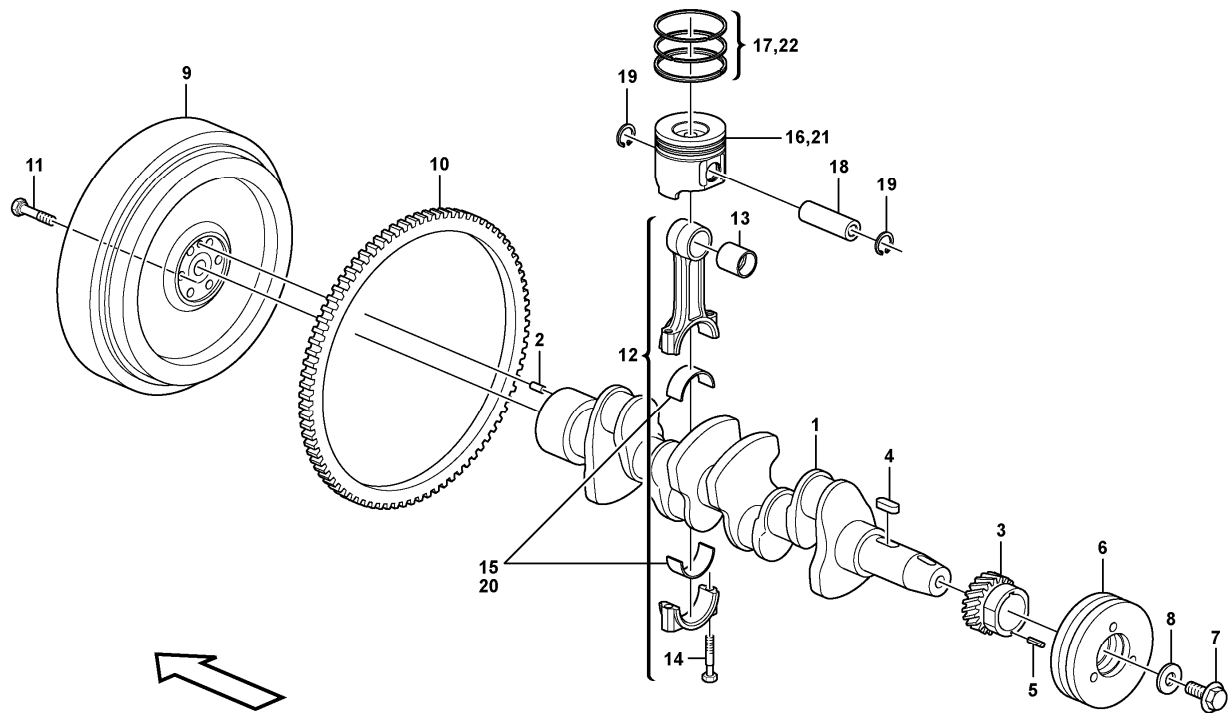

Date: 2013/10/20	Image id: 1017695	Catalogue: 20162	Model: MC60B
Brand: Volvo	Serial: 71000-	Group/Section: 216/100	Title: Crankshaft and related parts

Volvo Construction
Equipment
1017695

Section option	Kit	Option description
VOE11852928		Engine

Pos	Part	Q1	Q2	Q3	Q4	Q5	PS	Kit	Description	Option(s)	Remark
1	VOE15079830	1							Crankshaft		
2	VOE11714376	1							•Pin		
3	VOE15079971	1							•Gear		
4	VOE11714468	1							•Key		
5	VOE11713687	1							Pin		
6	VOE11714357	1							Pulley		
7	VOE11713690	1							Bolt		
8	VOE11713689	1							Washer		
9	VOE11714360	1							Flywheel		
10	VOE11713419	1							•Starter gear ring		
11	VOE11713431	6							Bolt		
12	VOE11713696	4							Connecting rod