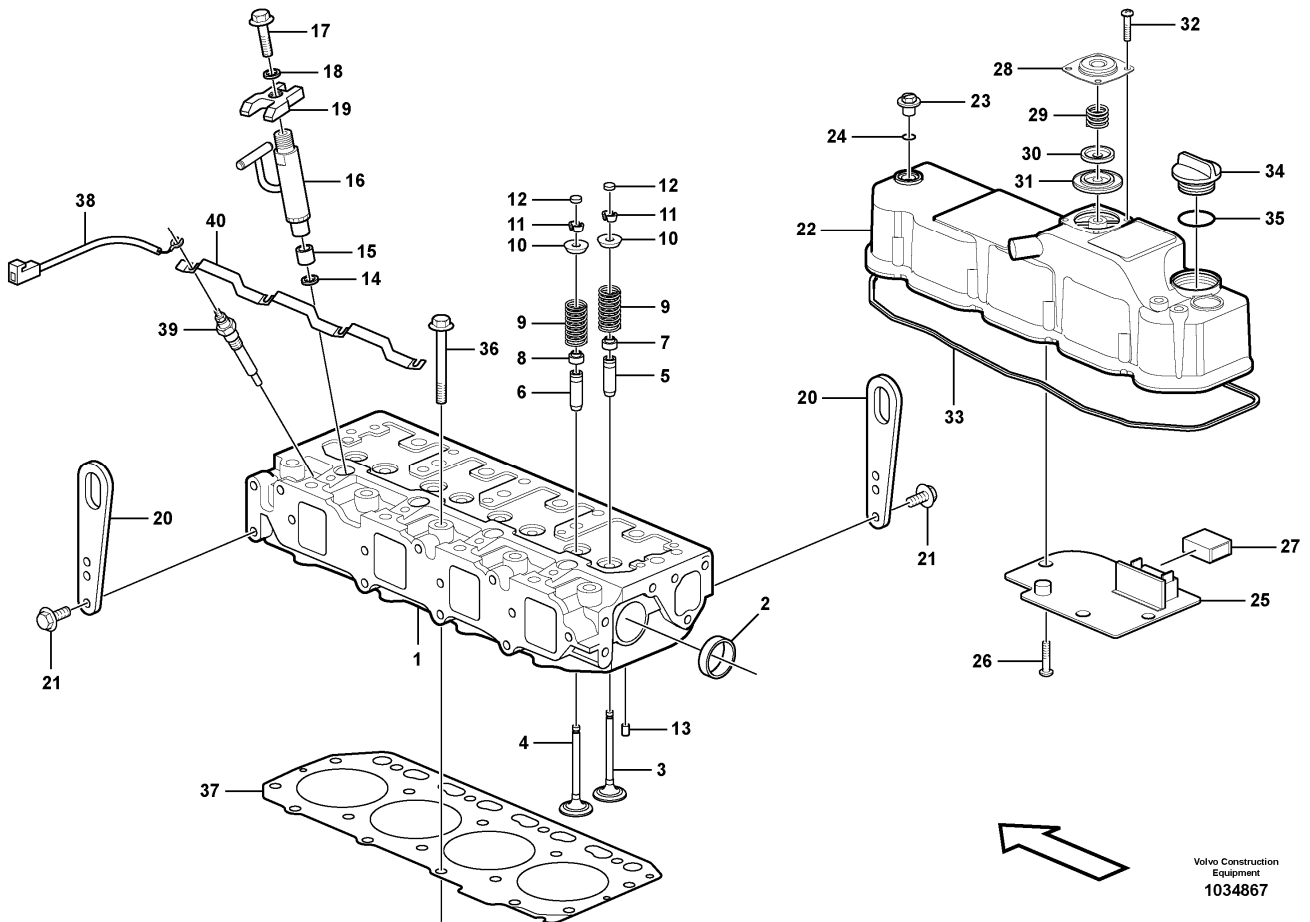

Date: 2013/10/20	Image id: 1034867	Catalogue: 20162	Model: MC60B
Brand: Volvo	Serial: 71000-	Group/Section: 211/100	Title: Cylinder head

Section option	Kit	Option description
VOE11852928		Engine

Pos	Part	Q1	Q2	Q3	Q4	Q5	PS	Kit	Description	Option(s)	Remark
1	VOE15097063	1							Cylinder head		
2	VOE11714379	2							•Plug		
3	VOE11714709	4							•Valve		
4	VOE15079319	4							•Exhaust valve		
5	VOE11714708	4							•Valve guide		
6	VOE11714713	4							•Valve guide		
7	VOE11713652	4							•Sealing		
8	VOE11713651	4							•Sealing		
9	VOE11714711	8							•Valve spring		
10	VOE11714712	8							•Spring retainer		
11	VOE11713654	8							•Valve sleeve		
12	VOE11713647	8							Cap