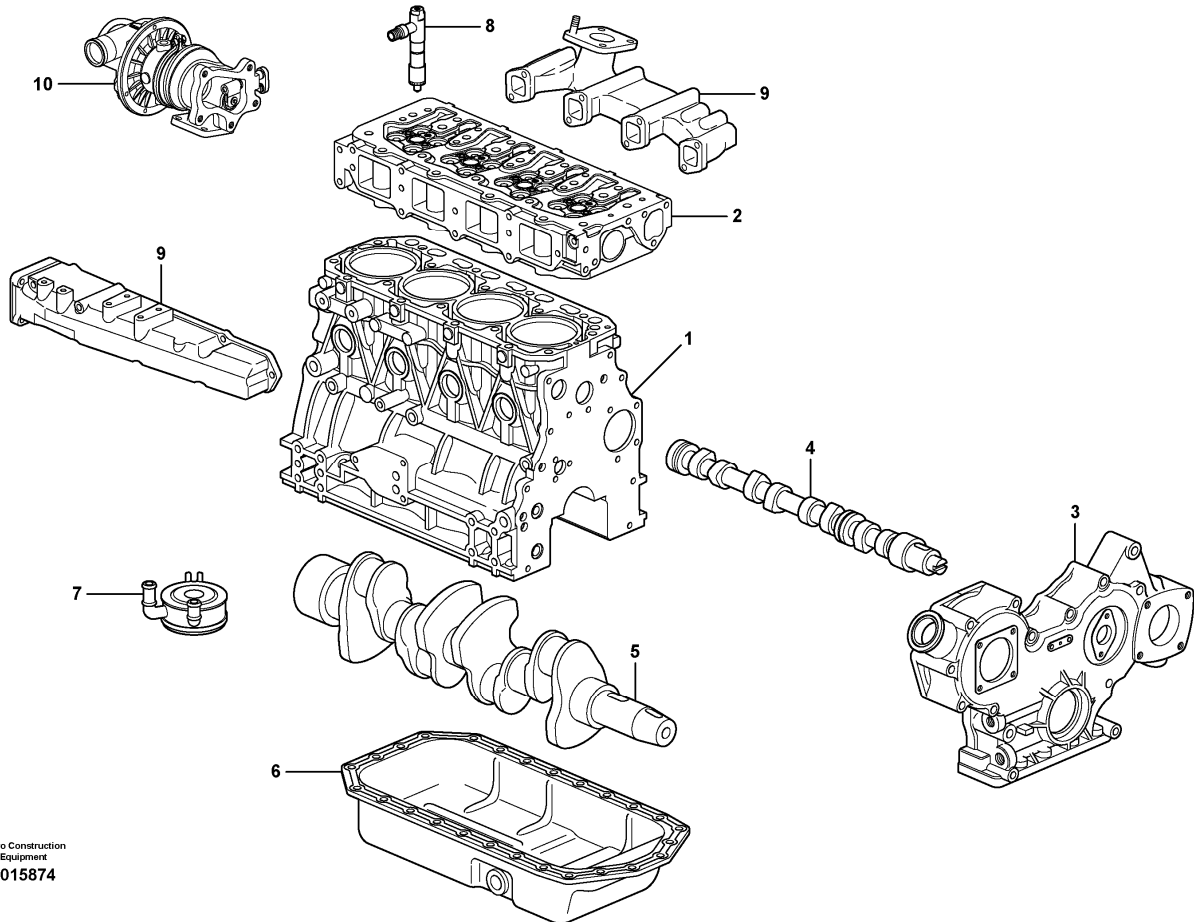

Date: <b>2013/10/20</b>	Image id: <b>1015874</b>	Catalogue: <b>20162</b>	Model: <b>MC60B</b>
Brand: <b>Volvo</b>	Serial: <b>71000-</b>	Group/Section: <b>210/150</b>	Title: <b>Engine</b>

Volvo Construction  
Equipment  
1015874

Section option	Kit	Option description
VOE11852928		Engine

Pos	Part	Q1	Q2	Q3	Q4	Q5	PS	Kit	Description	Option(s)	Remark
	VOE11852928	1							Engine		
1		1							•Cylinder block		See ref 212/100
2		1							•Cylinder head		See ref 211/100
3		1							•Timing gear casing		See ref 215/100
4		1							•Camshaft		See ref 214/100
5		1							•Crankshaft		See ref 216/100
6		1							•Oil sump		See ref 217/100
7		1							•Oil cooler		See ref 220/100
8		1							•Injector		See ref 237/100
9		1							•Inlet, exhaust syst.		See ref 251/200
10									•Turbocharger		

Date: <b>2013/10/20</b>	Image id: <b>1034867</b>	Catalogue: <b>20162</b>	Model: <b>MC60B</b>
Brand: <b>Volvo</b>	Serial: <b>71000-</b>	Group/Section: <b>211/100</b>	Title: <b>Cylinder head</b>

Section option	Kit	Option description
VOE11852928		Engine