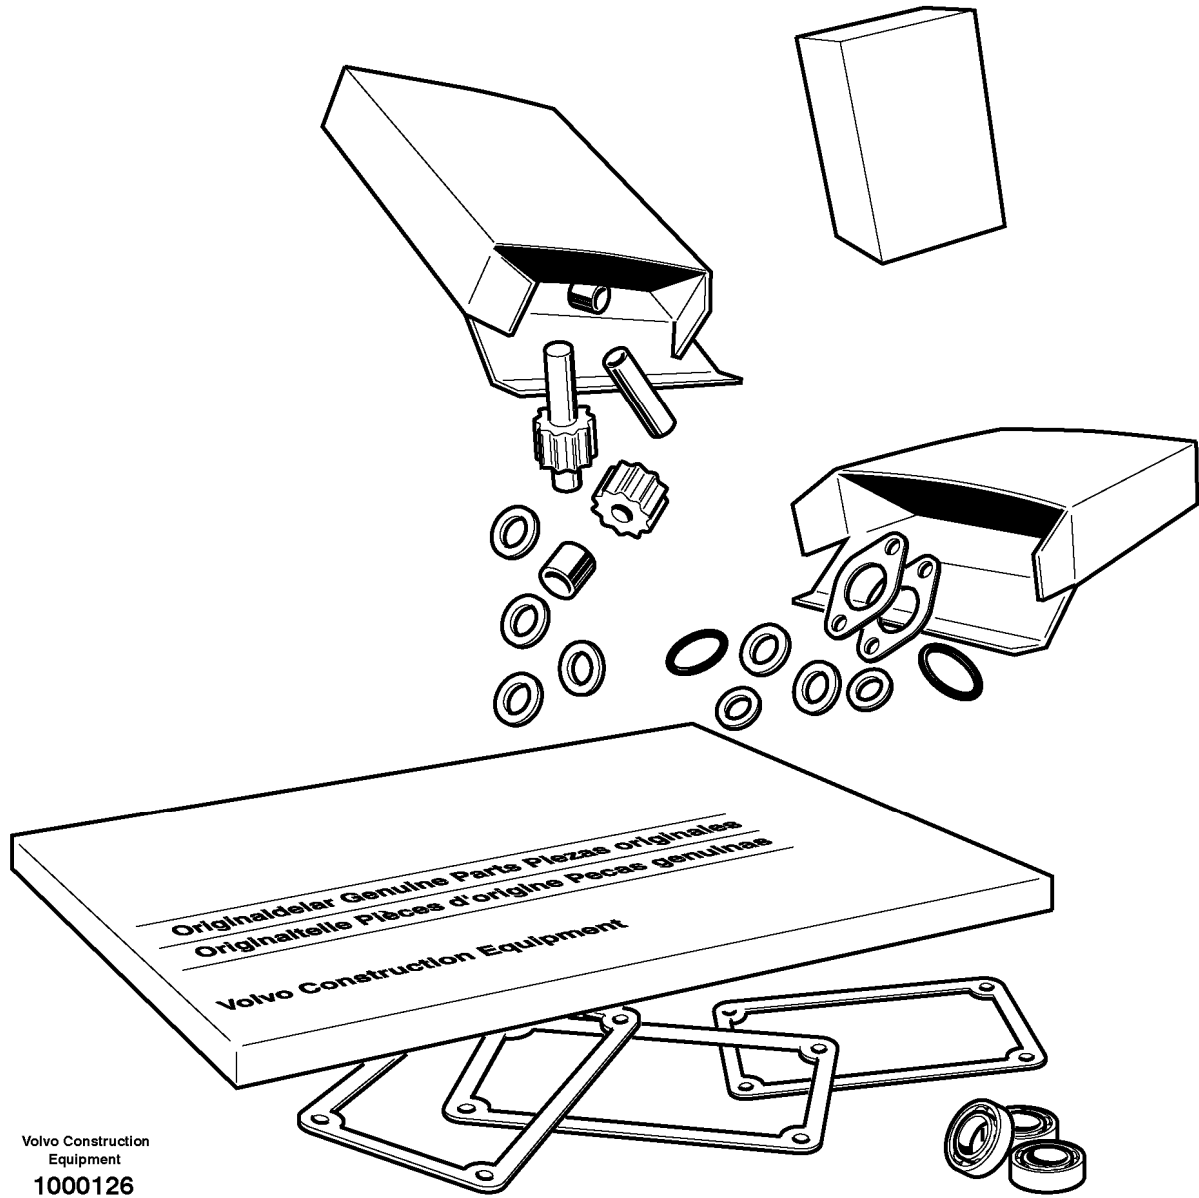

Date: 2013/10/20	Image id: 1000126	Catalogue: 20063	Model: MC60B
Brand: Volvo	Serial: 61001-62000, 70001-	Group/Section: 210/100	Title: Repair kits for engine

Section option	Kit	Option description
VOE11850329		Engine WITH EPA/EU T2 LABEL

Pos	Part	Q1	Q2	Q3	Q4	Q5	PS	Kit	Description	Option(s)	Remark
	VOE11714610	1							Gasket kit		
	VOE11714611	1							•Gasket		
	VOE11713305	1							•O-ring		
	VOE11713652	4							•Sealing