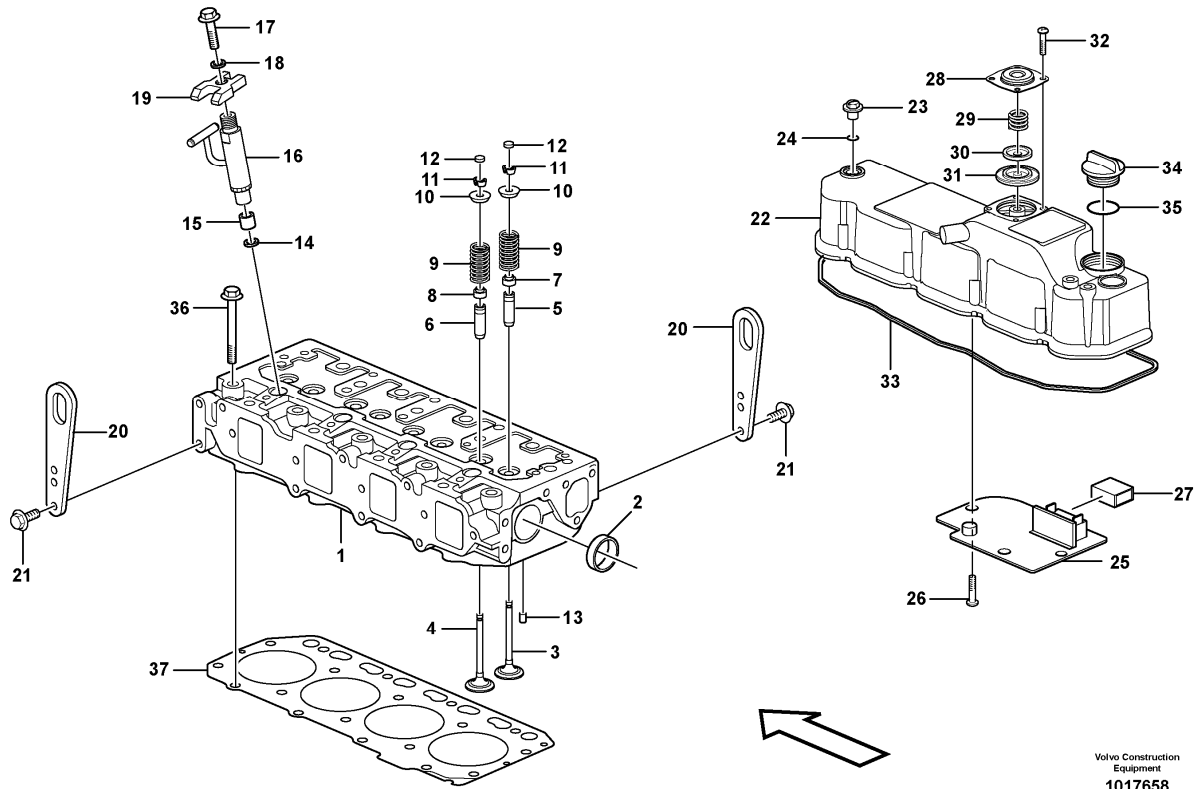

Date: 2013/10/20	Image id: 1017658	Catalogue: 20063	Model: MC60B
Brand: Volvo	Serial: 61001-62000, 70001-	Group/Section: 211/100	Title: Cylinder head

Volvo Construction
Equipment
1017658

Section option	Kit	Option description
VOE11850329		Engine WITH EPA/EU T2 LABEL