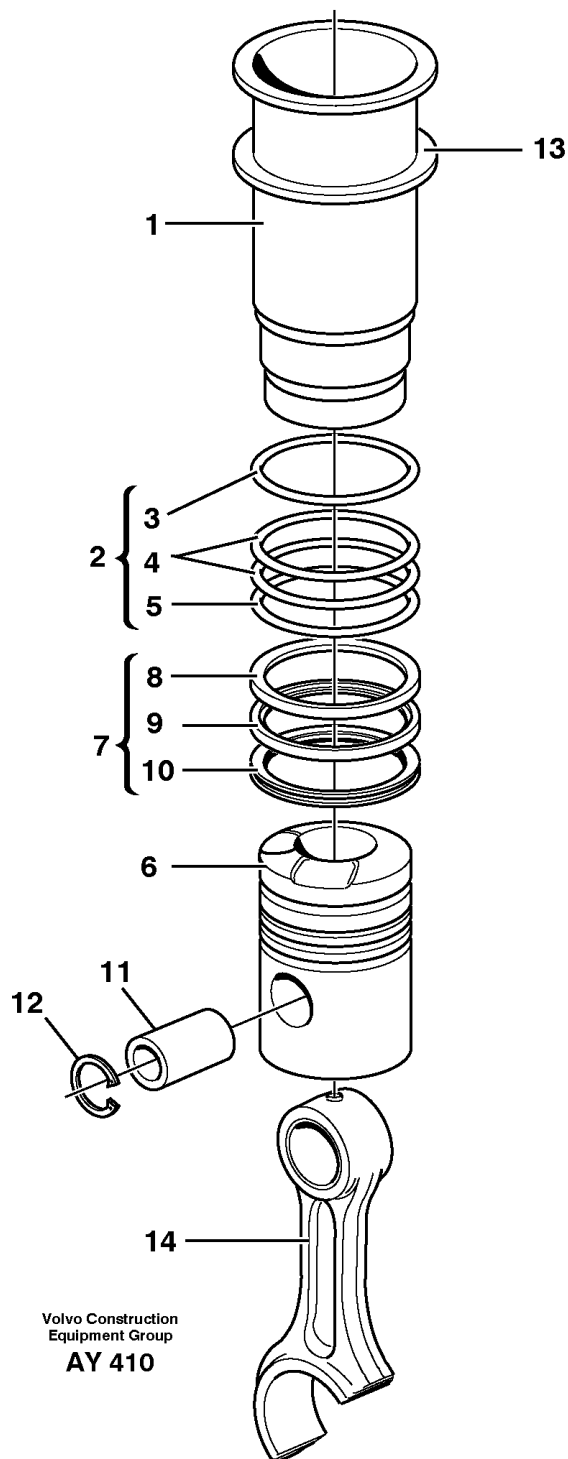

Date: 2014/3/11	Image id: AY410	Catalogue: 97800	Model: L220D
Brand: Volvo	Serial: 1001-10000	Group/Section: 213/150	Title: Cylinder liner and piston ENG 249225 -

Pos	Part	Q1	Q2	Q3	Q4	Q5	PS	Kit	Description	Option(s)	Remark
	VOE275642	6							Cylinder liner kit