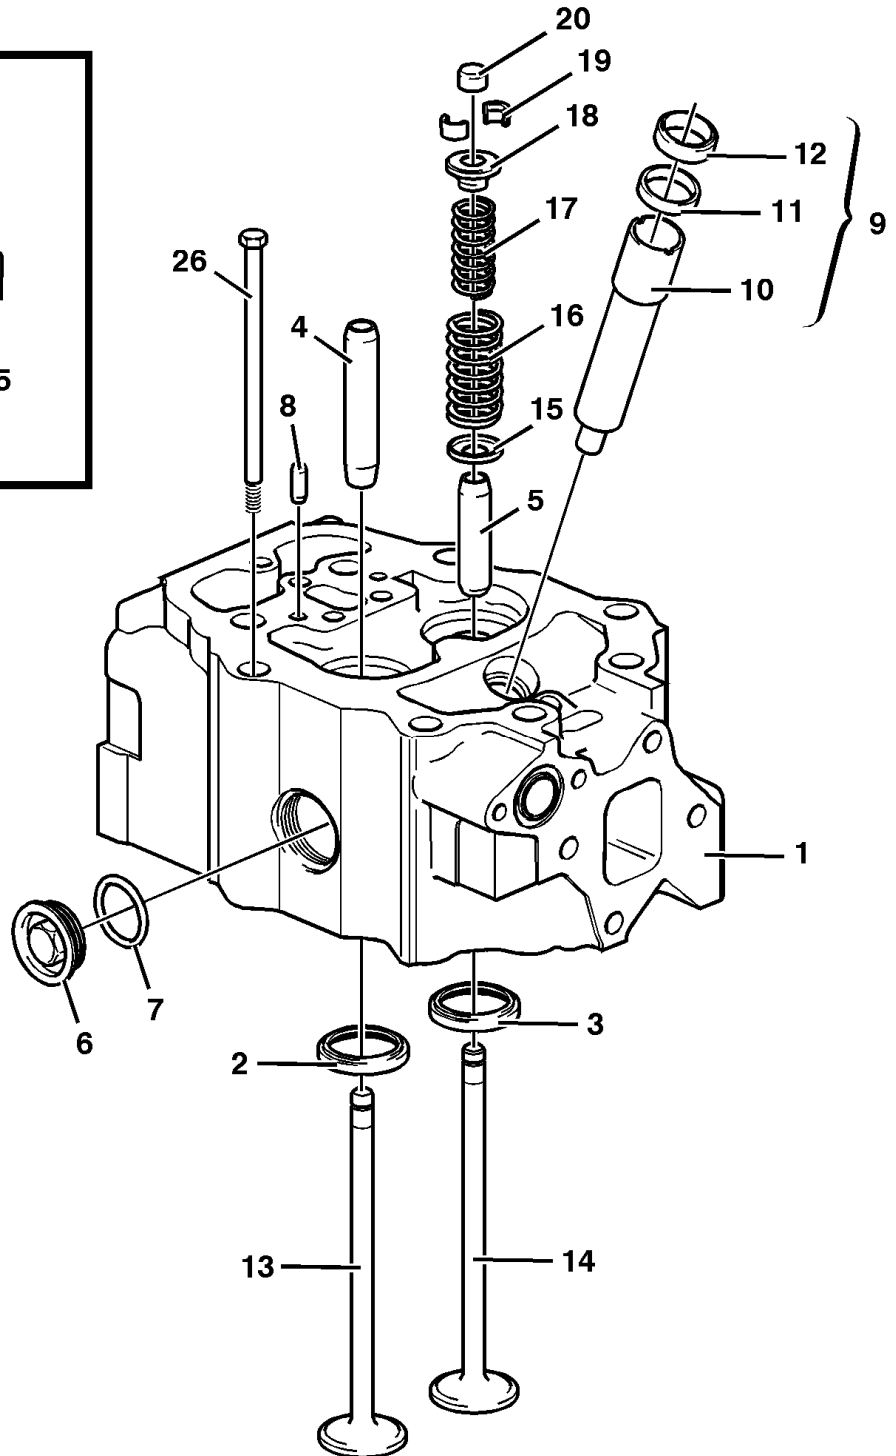

Date: 2014/3/11	Image id: AY130	Catalogue: 97800	Model: L220D
Brand: Volvo	Serial: 1001-10000	Group/Section: 211/100	Title: Cylinder head

Volvo Construction
Equipment
AY 130

Pos	Part	Q1	Q2	Q3	Q4	Q5	PS	Kit	Description	Option(s)	Remark
	VOE479952	6							Cylinder head		
1	VOE479942	6					NS		•Cylinder head