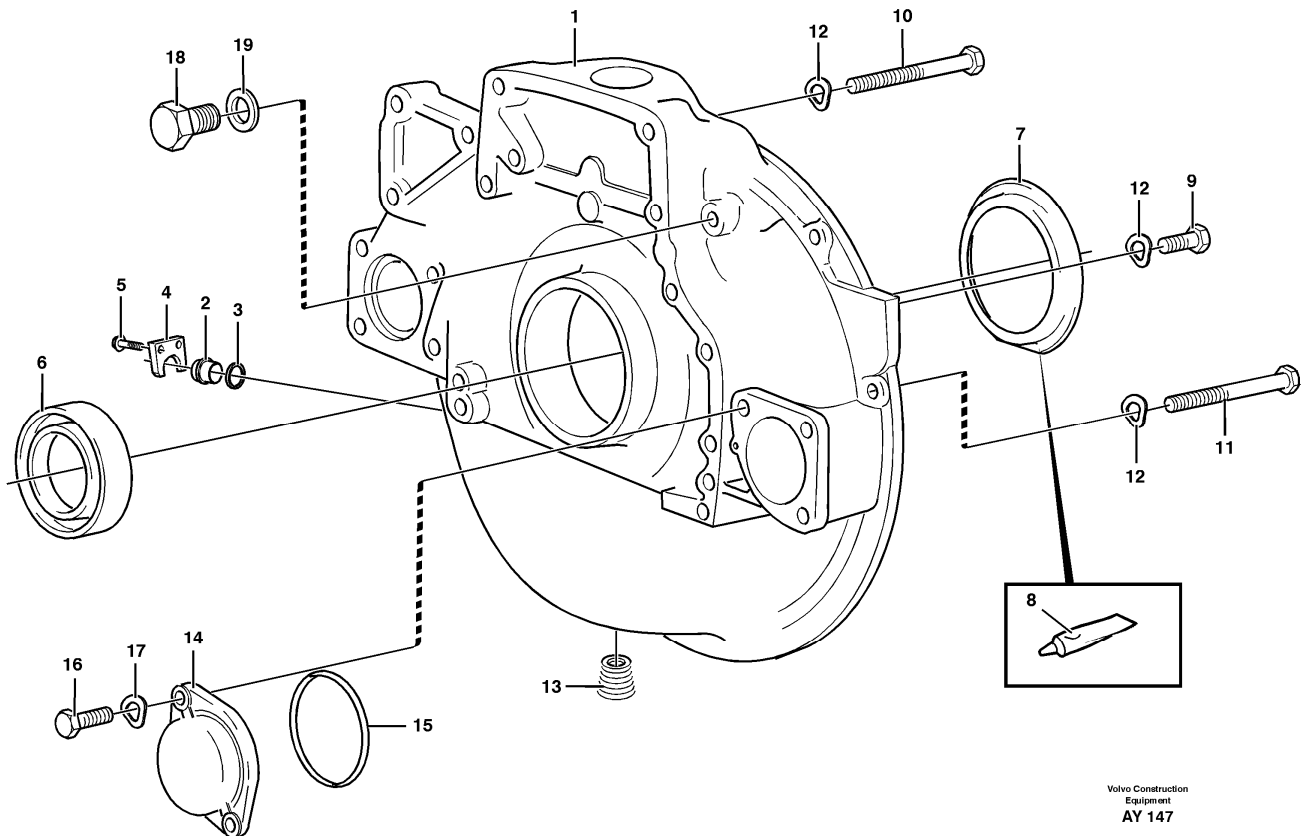

Date: 2014/3/11	Image id: AY147	Catalogue: 97800	Model: L220D
Brand: Volvo	Serial: 1001-10000	Group/Section: 216/200	Title: Flywheel housing

Pos	Part	Q1	Q2	Q3	Q4	Q5	PS	Kit	Description	Option(s)	Remark
1	VOE11031846	1							Flywheel housing		
2	VOE11031785	1							•Plug		
3	VOE421158	1							•Sealing ring		
4	VOE11031769	1							•Lock washer		
5	VOE13966378	2							•Flange screw		(966378)
6	VOE20441697	1							•Sealing		(VOE469336)
7	VOE11031096	1							•Protecting plate		
8	VOE1161277	REQ							Sealant		20g
9	VOE955580	8							Hexagon screw		L = 57 MM
10	VOE955582	2							Hexagon screw		L = 70 MM
11	VOE955587	2							Hexagon screw		L = 102 MM
12	VOE955899	12							Washer		
13	VOE968215	1							Plug blank		
14	VOE4777078	1							Cover		
15	VOE13925095	1							O-ring		(925095)
16	VOE13940115	2							Screw		(940115)