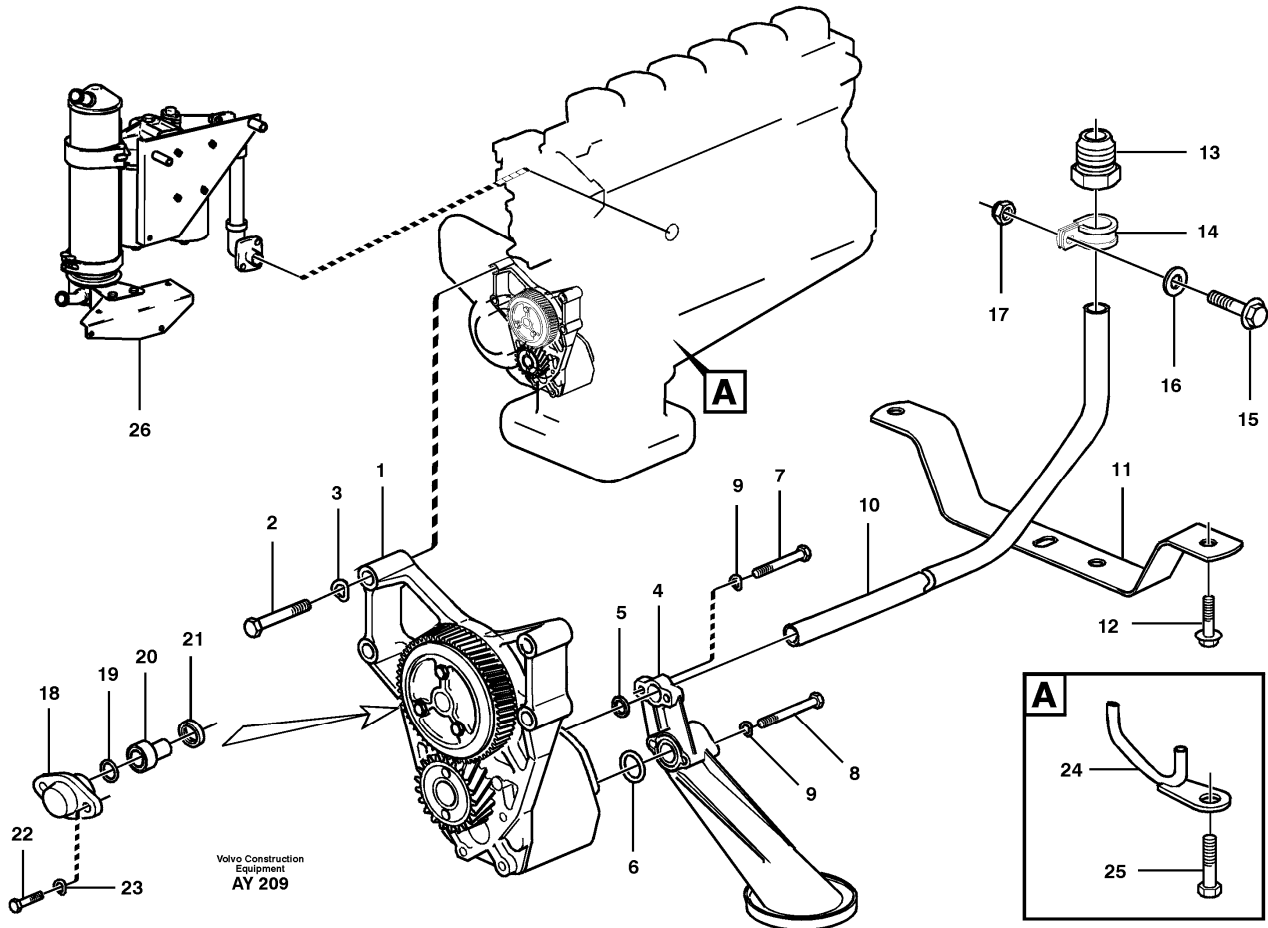

Date: 2014/3/11	Image id: AY209	Catalogue: 97800	Model: L220D
Brand: Volvo	Serial: 1001-10000	Group/Section: 221/100	Title: Lubricating oil system

Pos	Part	Q1	Q2	Q3	Q4	Q5	PS	Kit	Description	Option(s)	Remark
1	VOE478649	1							Oil pump		See ref 221/150
2	VOE955538	4							Hexagon screw		
3	VOE13942336	4							Spring washer		(942336)
4	VOE479325	1							Oil strainer		
5	VOE470263	1							Sealing ring		
6	VOE949659	1							O-ring		
7	VOE192546	2							Screw		
8	VOE959795	2							Hexagon screw		L = 140 MM
9	VOE13941907	4							Washer		(941907)
10	VOE470375	1							Delivery pipe		
11	VOE470918	1							Bracket		
12	VOE942402	2							Flange screw		
13	VOE466908	1							Fitting		
14	VOE11000239	1							Clamp