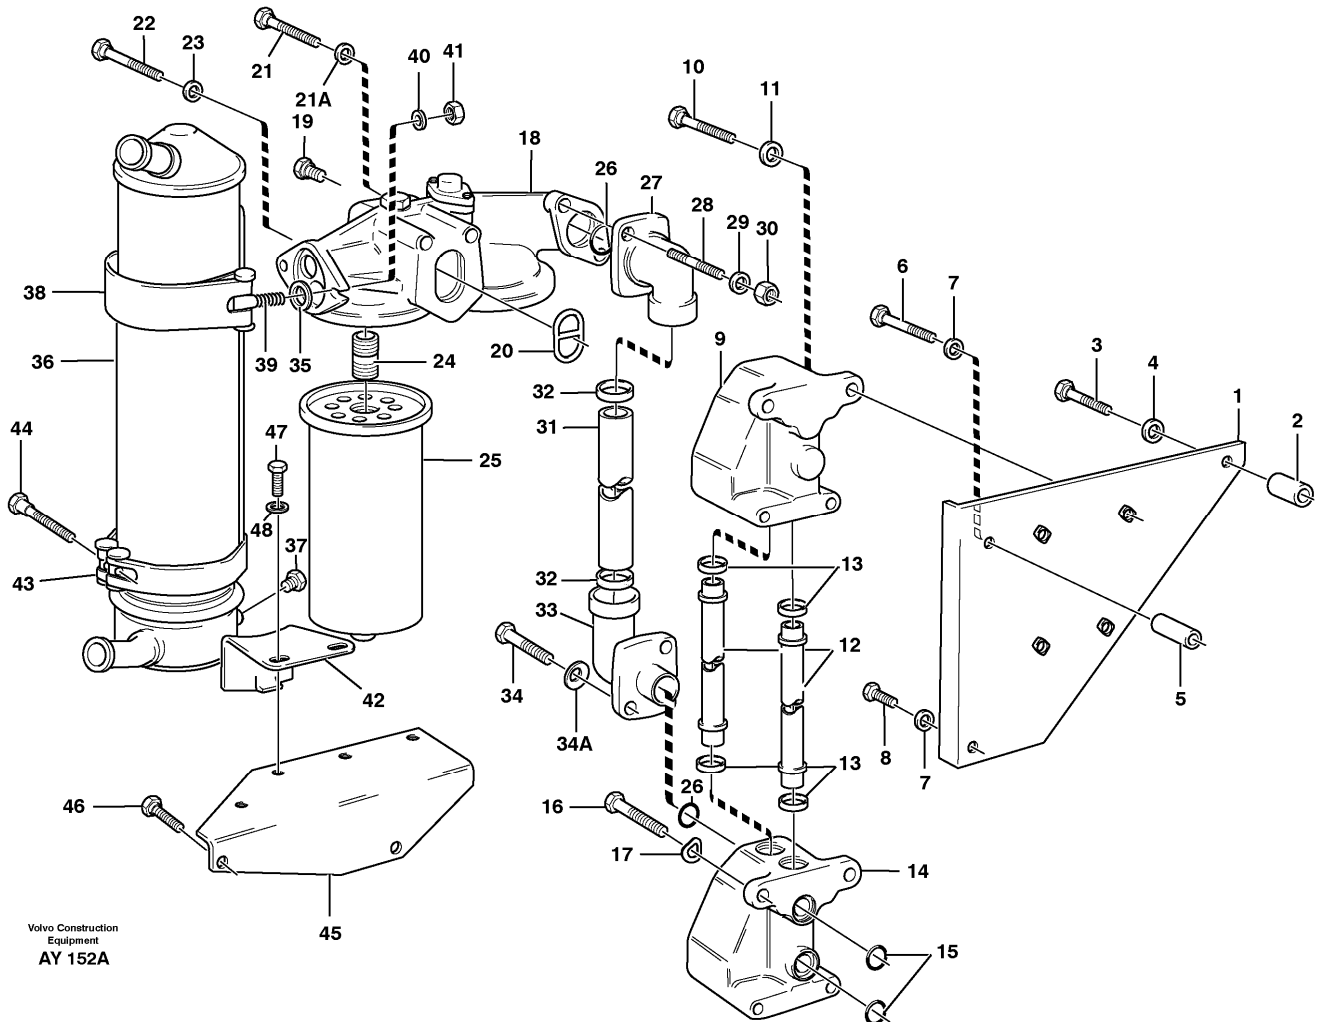

Date: 2014/3/11	Image id: AY152A	Catalogue: 97800	Model: L220D
Brand: Volvo	Serial: 1001-10000	Group/Section: 222/100	Title: Oil-cooler, oilfilter with mountings

Pos	Part	Q1	Q2	Q3	Q4	Q5	PS	Kit	Description	Option(s)	Remark
1	VOE11031859	1							Bracket		
2	VOE11031610	1							Spacer		
3	VOE955564	1							Hexagon screw		
4	VOE940280	1							Spring washer		
5	VOE930438	1							Spacer ring		
6	VOE955537	1							Hexagon screw		
7	VOE13940097	2							Washer		(940097)
8	VOE13940115	1							Screw		(940115)
9	VOE11127530	1							Housing		MO - 315200, REPL BY 11127530
	VOE11127530	1							Housing		(VOE11031037)MO 315201 -
10	VOE13940115	2							Screw		MO - 315200, L = 25