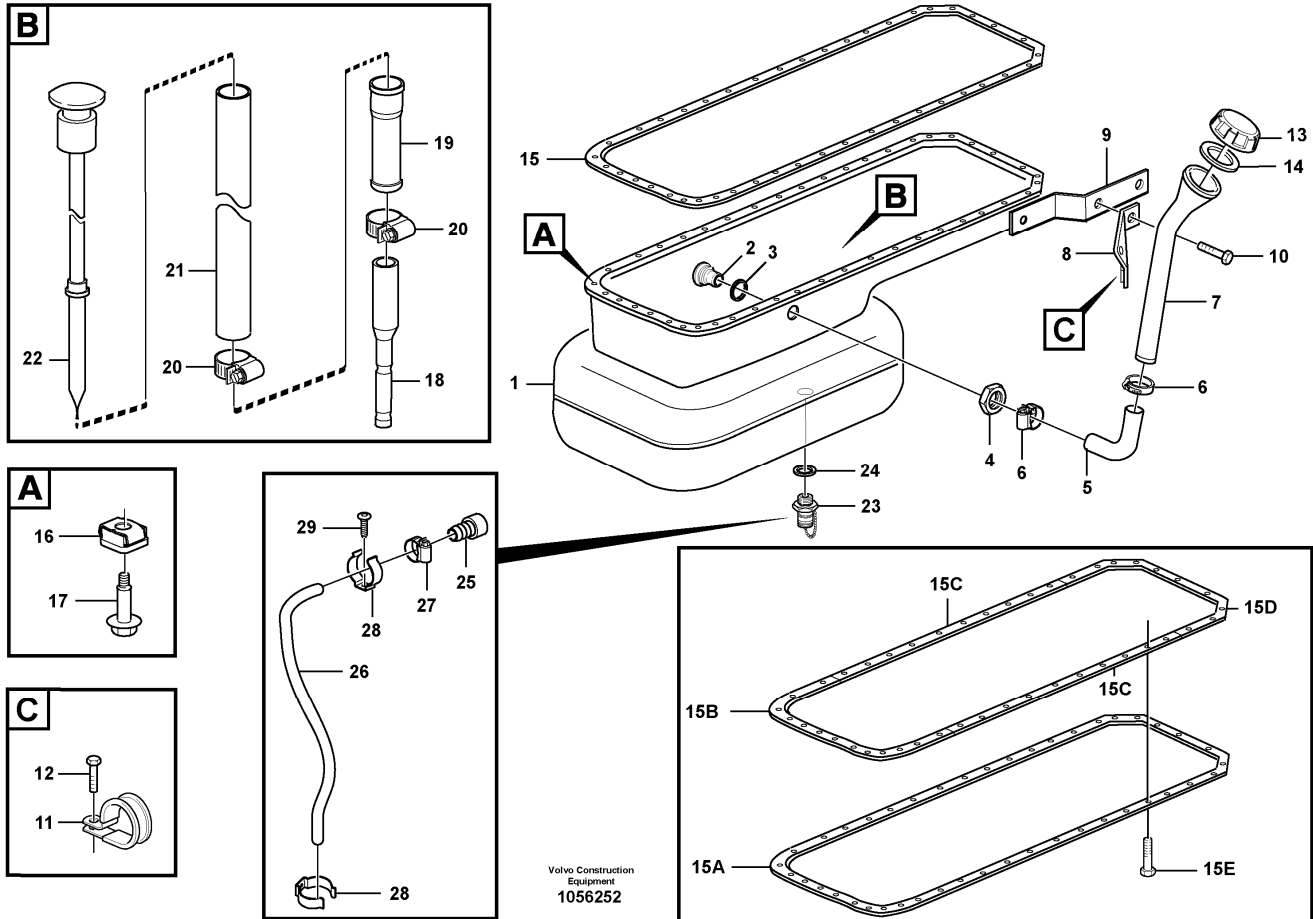

Date: 2014/3/11	Image id: 1056252	Catalogue: 97800	Model: L220D
Brand: Volvo	Serial: 1001-10000	Group/Section: 217/100	Title: Oil sump

Pos	Part	Q1	Q2	Q3	Q4	Q5	PS	Kit	Description	Option(s)	Remark
1	VOE11127028	1							Oil pan		
2	VOE468940	1							•Hose connection		
3	VOE468947	1							•Sealing ring		
4	VOE468948	1							•Nut		
5	VOE422889	1							Hose		
6	VOE943477	2							Hose clamp		
7	VOE11127076	1							Oil filler pipe		
8	VOE11127075	1							Anchorage		
9	VOE11127004	1							Anchorage		
10	VOE13955523	1							Screw		(955523)
11	VOE949850	1							Clamp		
12	VOE13946544	1							Screw		
13	VOE3547599	1					SS		Oil filler cap		
14	VOE1275379	1							•Gasket		(VOE940096)
15	VOE479484	1					NS		Gasket