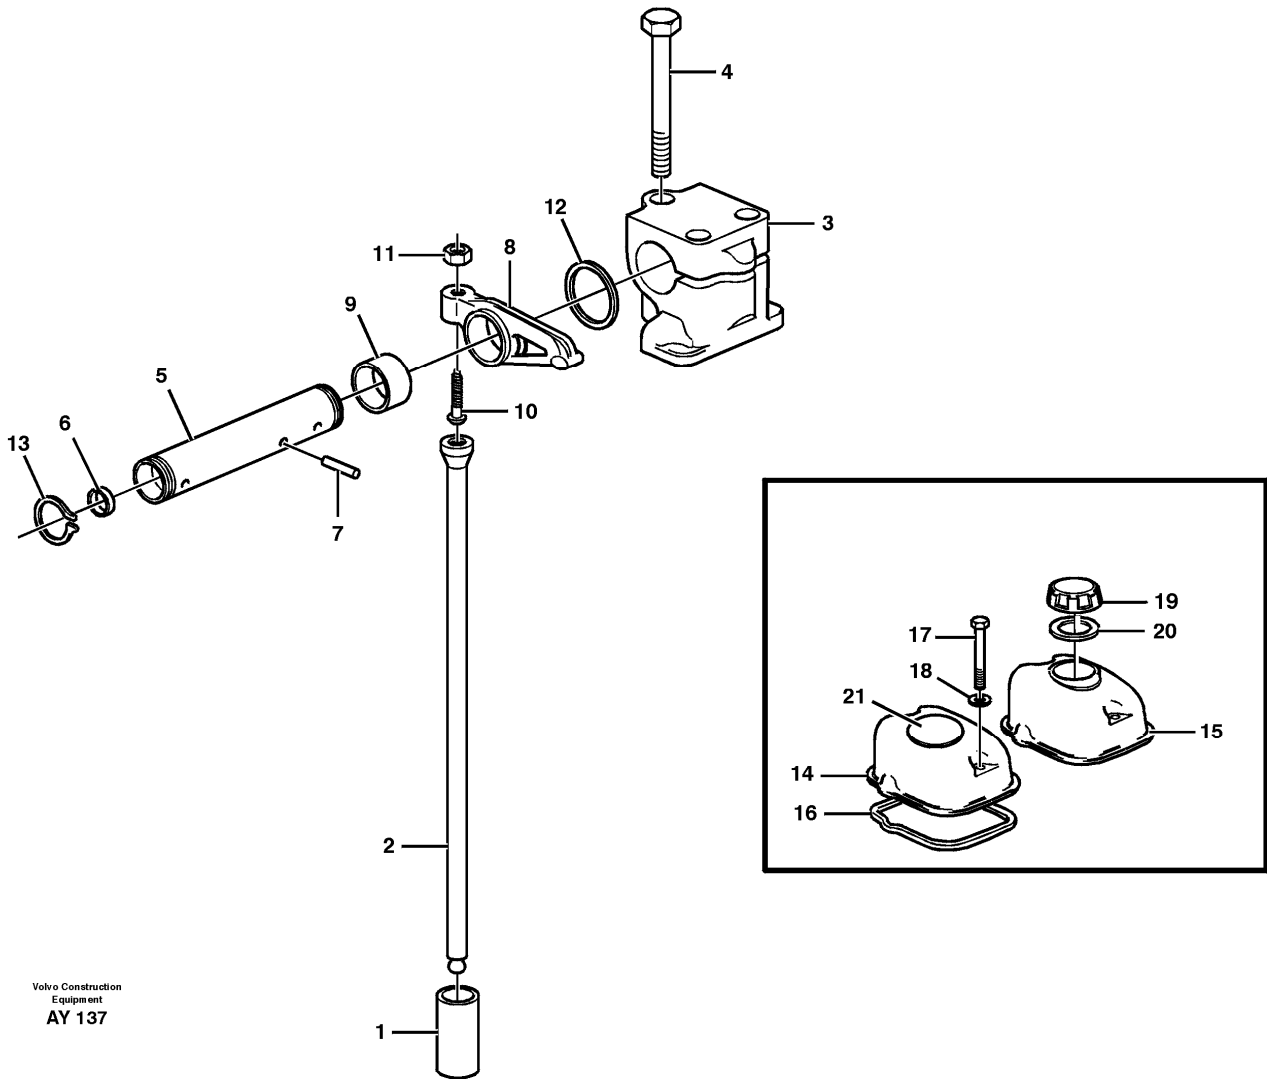

Date: 2014/3/11	Image id: AY137	Catalogue: 97800	Model: L220D
Brand: Volvo	Serial: 1001-10000	Group/Section: 214/100	Title: Valve mechanism

Pos	Part	Q1	Q2	Q3	Q4	Q5	PS	Kit	Description	Option(s)	Remark
1	VOE479863	12							Tappet		
2	VOE423021	12							Push rod		(VOE423021)(8121478)
3	VOE423266	6							Bearing Bracket		
4	VOE423331	18							Screw		
5	VOE423267	6							Shaft		
6	VOE946778	12							•Cap plug		(955084)
7	VOE950499	2							•Pin		
8	VOE423263	12							Rocker arm		
9	VOE422066	12							•Bushing		
10	VOE422993	12							•Bolt		
11	VOE940175	12							•Nut