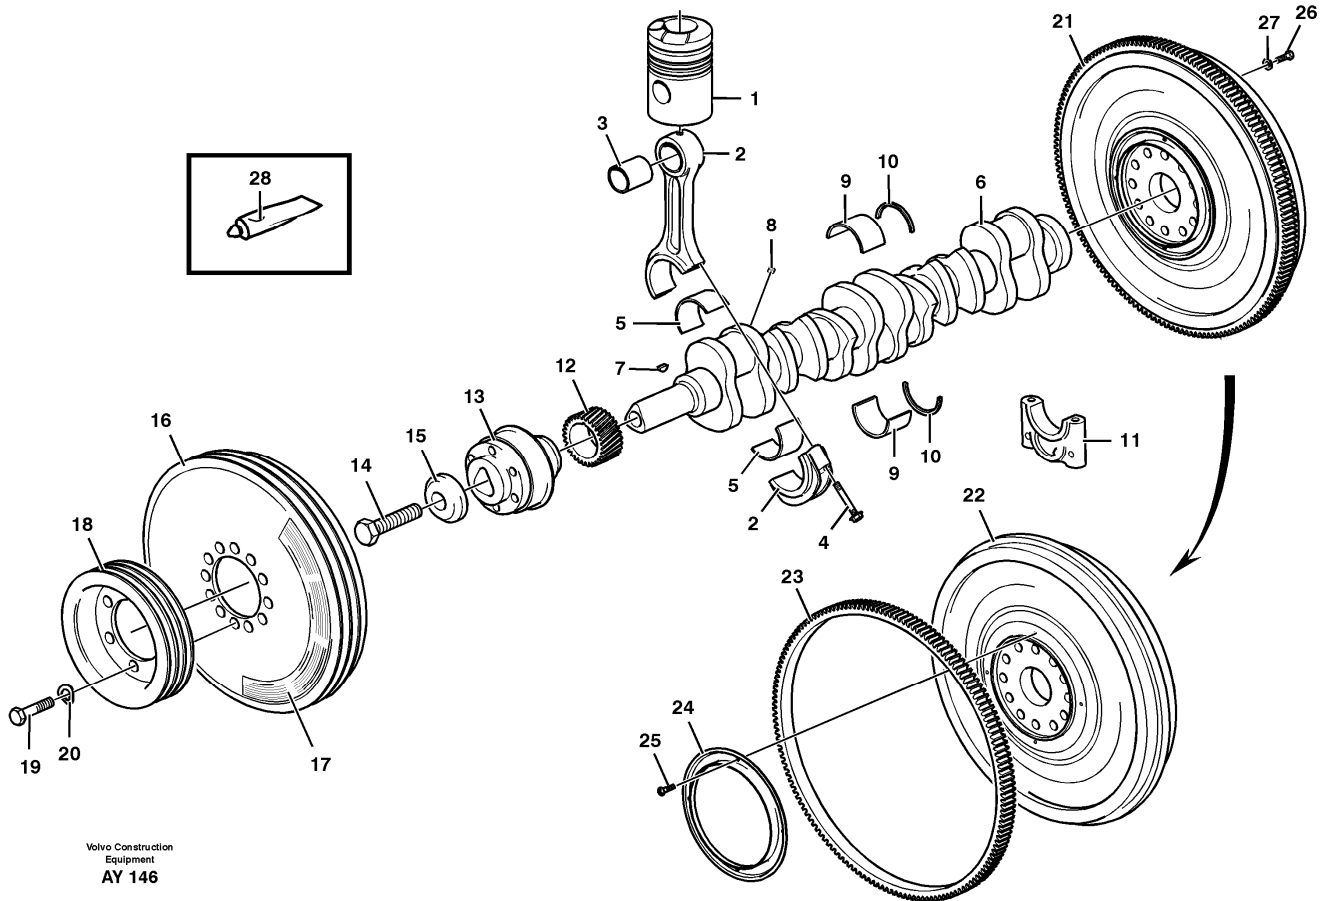

Date: 2014/3/11	Image id: AY146	Catalogue: 97800	Model: L220D
Brand: Volvo	Serial: 1001-10000	Group/Section: 216/100	Title: Crankshaft and related parts

Q1-Q5	Option	Option description	
Q1 ENG - 249224			
Q2 ENG 249225 -			

Pos	Part	Q1	Q2	Q3	Q4	Q5	PS	Kit	Description	Option(s)	Remark
1		6	6						Piston		See ref 213/100
2	VOE470424	6							Connecting rod		
	VOE478437		6						Connecting Rod		
3	VOE470434	6							•Bushing		
	VOE20381185		6						•Bushing		
4	VOE1545479	12	12						•Screw		
5	VOE270130	6	6						Big End Brg Kit		STD
	VOE270131	6	6						Big End Brg Kit		0,25 MM U SZ
	VOE270132	6	6						Big End Brg Kit		0,50 MM U SZ
	VOE270133	6	6						Big End Brg Kit		0,75 MM U SZ
	VOE270134	6	6						Big End Brg Kit		1,00 MM U SZ