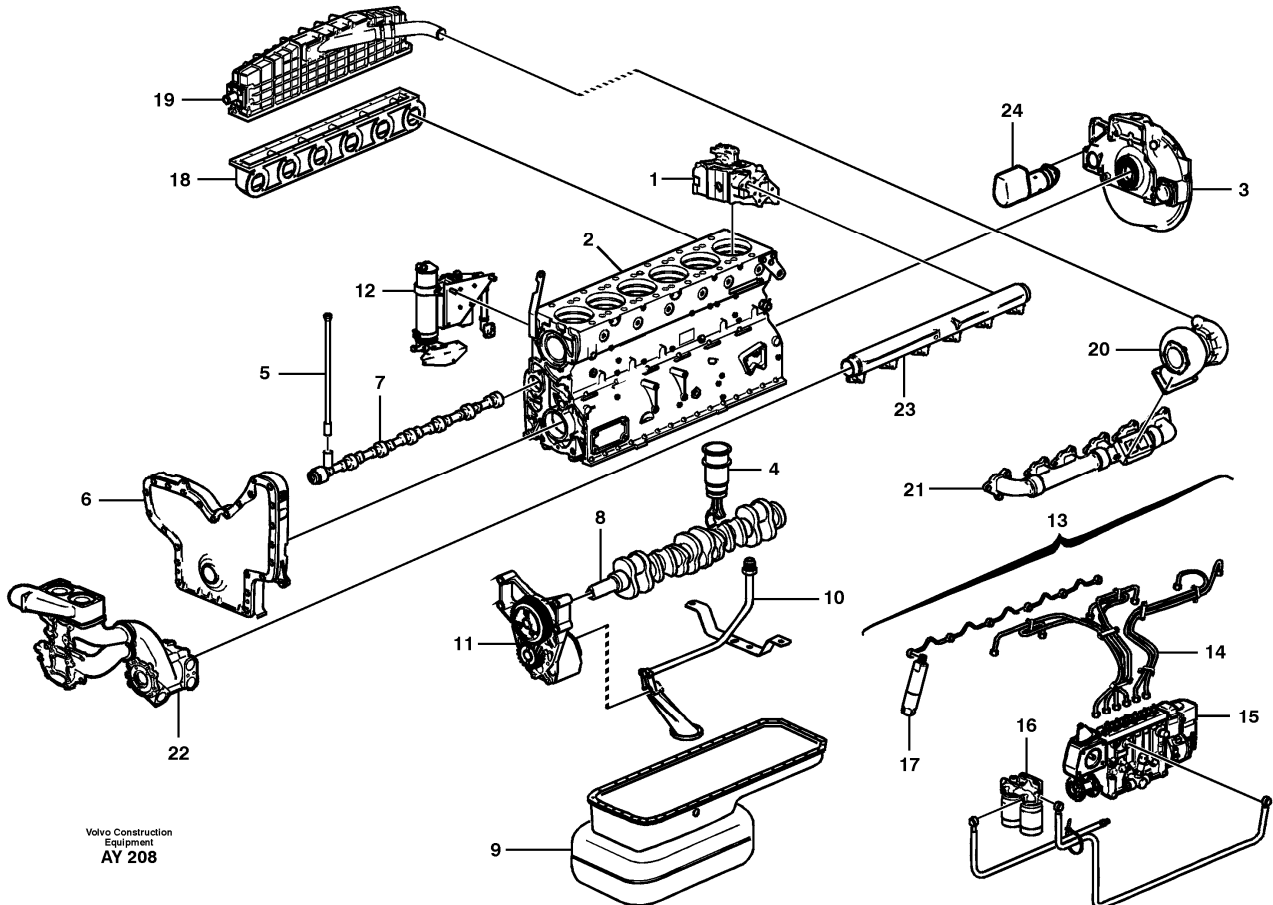

Date: <b>2014/3/11</b>	Image id: <b>AY208</b>	Catalogue: <b>97800</b>	Model: <b>L220D</b>
Brand: <b>Volvo</b>	Serial: <b>1001-10000</b>	Group/Section: <b>210/150</b>	Title: <b>Engine</b>

Pos	Part	Q1	Q2	Q3	Q4	Q5	PS	Kit	Description	Option(s)	Remark
	VOE15004350	1							Engine		(VOE8188160) TD122KLE
1		1							•Cylinder head		See ref 211/100
2		1							•Cylinder block		See ref 212/100
3		1							•Flywheel housing		See ref 216/200
4		1							•Cylinder liner		See ref 213/100
5		1							•Valve mechanism		See ref 214/100
6		1							•Timing gear casing		See ref 215/100
7		1							•Camshaft		See ref 215/150
8		1							•Crankshaft		See ref 216/100
9		1							•Oil sump		See ref 217/100
10		1							•Lubricating system		See ref 221/100
11		1							•Oil pump		See ref 221/150
12		1							•Oil-cooler and filter		See ref 222/100