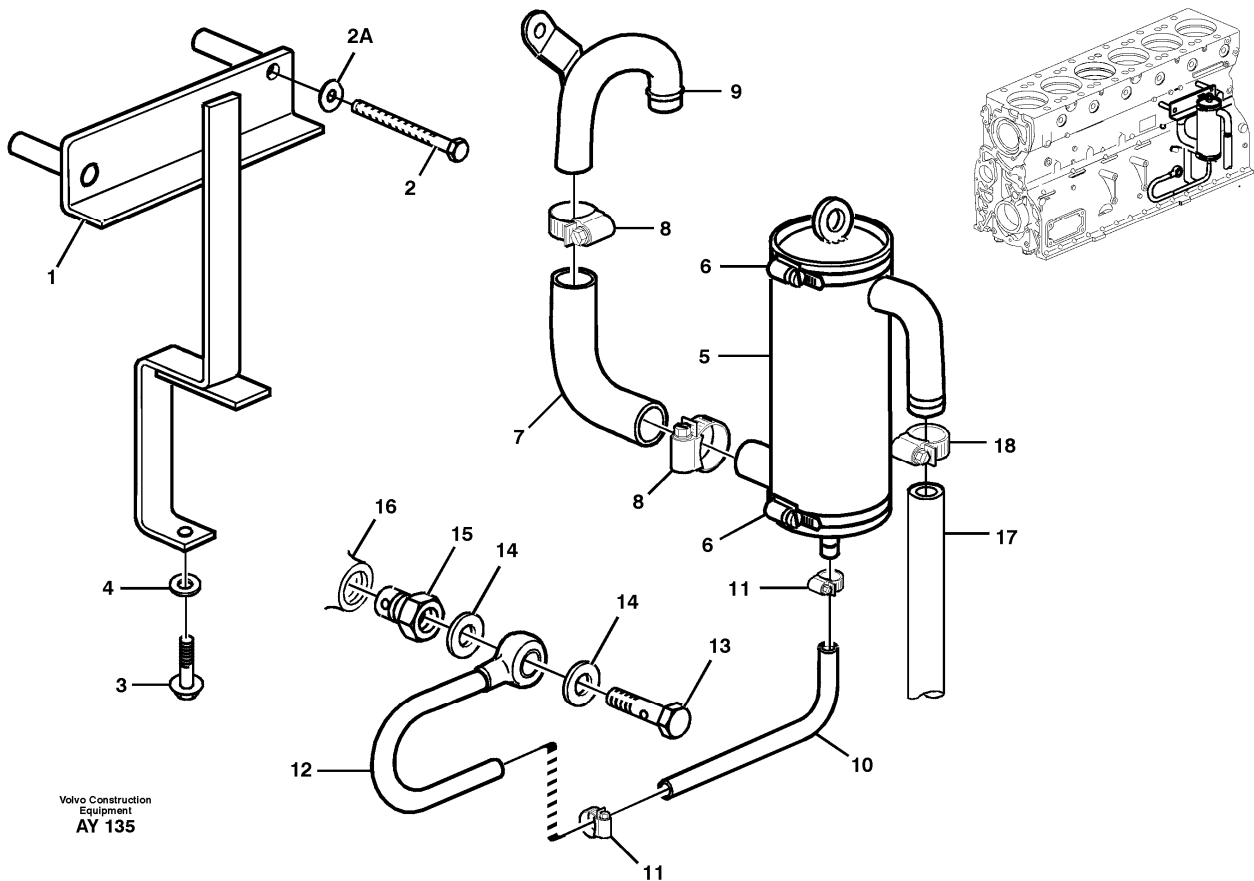

Date: 2014/3/11	Image id: AY135	Catalogue: 97800	Model: L220D
Brand: Volvo	Serial: 1001-10000	Group/Section: 212/250	Title: Crankcase ventilation

Pos	Part	Q1	Q2	Q3	Q4	Q5	PS	Kit	Description	Option(s)	Remark
1	VOE11031987	1					NS		Bracket		
2	VOE955529	1							Hexagon screw		5/16"
	VOE955541	1							Hexagon screw		3/8"
2A	VOE13942336	2							Spring washer		(942336)
3	VOE13946173	1							Screw		(946173)
4	VOE13955894	1							Washer		(955894)
5	VOE11033878	1							Oil trap		
6	VOE943483	2							Hose clamp		
7	VOE11032106	1							Hose		
8	VOE943476	2							Hose clamp		
9		1							Pipe		See ref 212/100
10	VOE983342	REQ							Hose		L = 350 MM
11	VOE943470	2							Hose clamp		
12	VOE11030944	1							Pipe