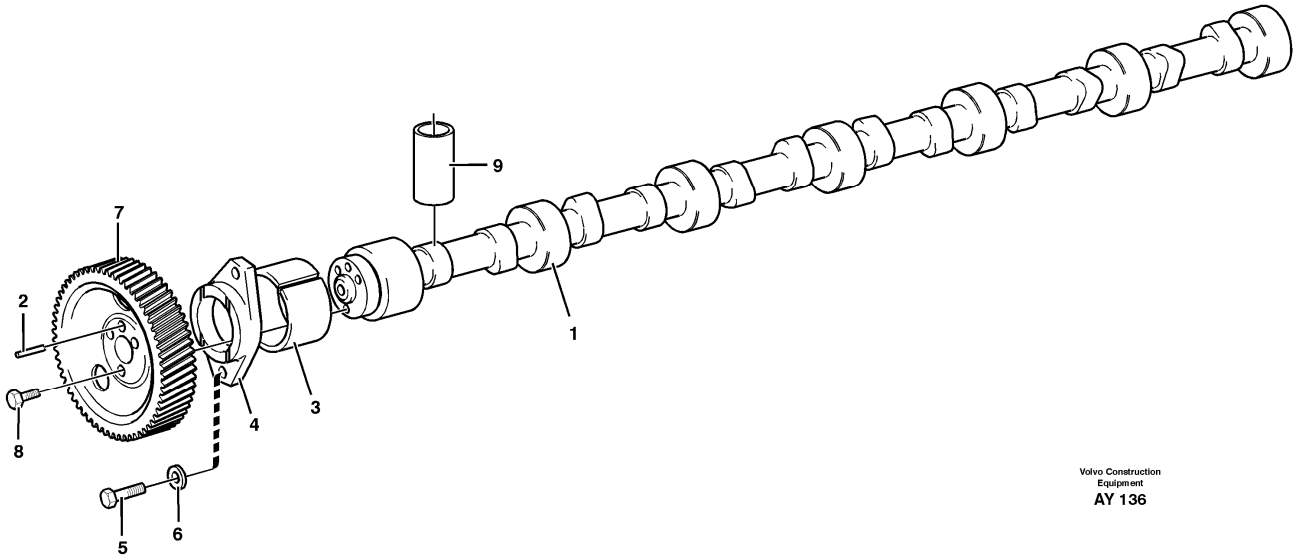

Date: 2014/3/11	Image id: AY136	Catalogue: 97800	Model: L220D
Brand: Volvo	Serial: 1001-10000	Group/Section: 215/150	Title: Camshaft

Volvo Construction
Equipment
AY 136

Pos	Part	Q1	Q2	Q3	Q4	Q5	PS	Kit	Description	Option(s)	Remark
1	VOE8193727	1							Camshaft		(VOE478750)
2	VOE950588	1							•Pin		
3		7							Bushing		See ref 212/150
4	VOE465789	1							Flange		
5	VOE13940115	2							Screw		(940115)
6	VOE13942336	2							Spring washer		(942336)
7	VOE478297	1							Gear		
8	VOE471555	3							Screw		
9		12							Tappet		See ref 214/100