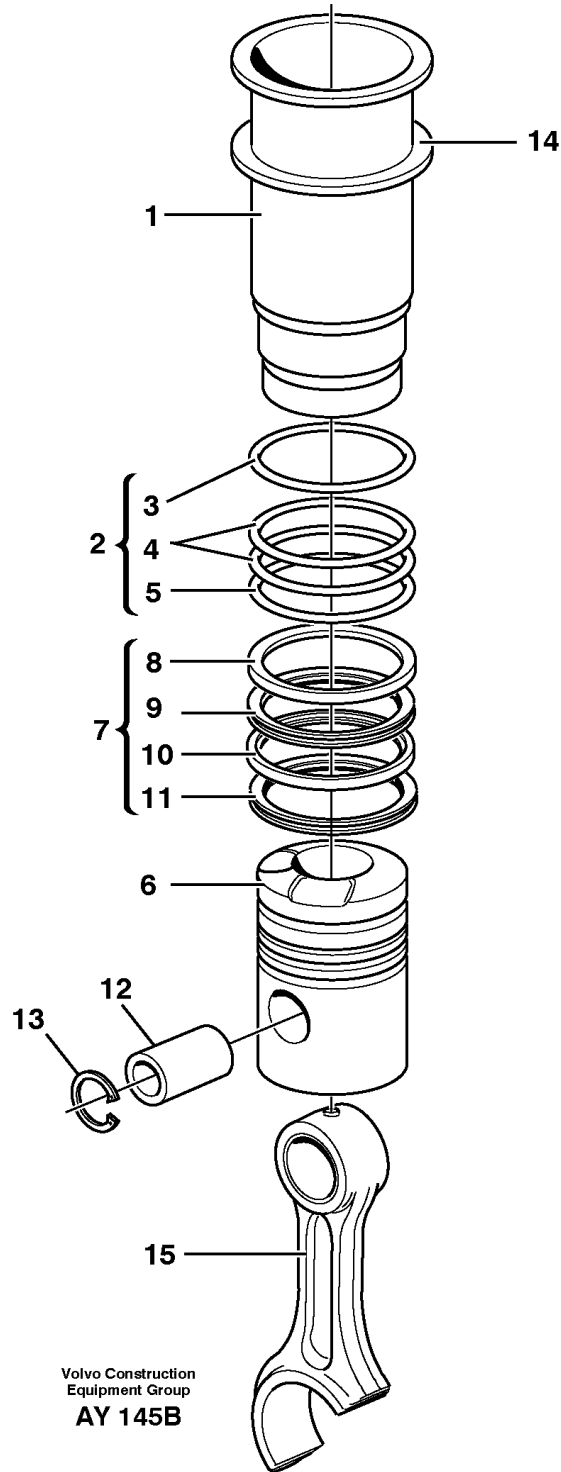

Date: 2014/3/11	Image id: AY145B	Catalogue: 97800	Model: L220D
Brand: Volvo	Serial: 1001-10000	Group/Section: 213/100	Title: Cylinder liner and piston ENG - 249224

Pos	Part	Q1	Q2	Q3	Q4	Q5	PS	Kit	Description	Option(s)	Remark
	VOE275634	6							Cylinder liner kit