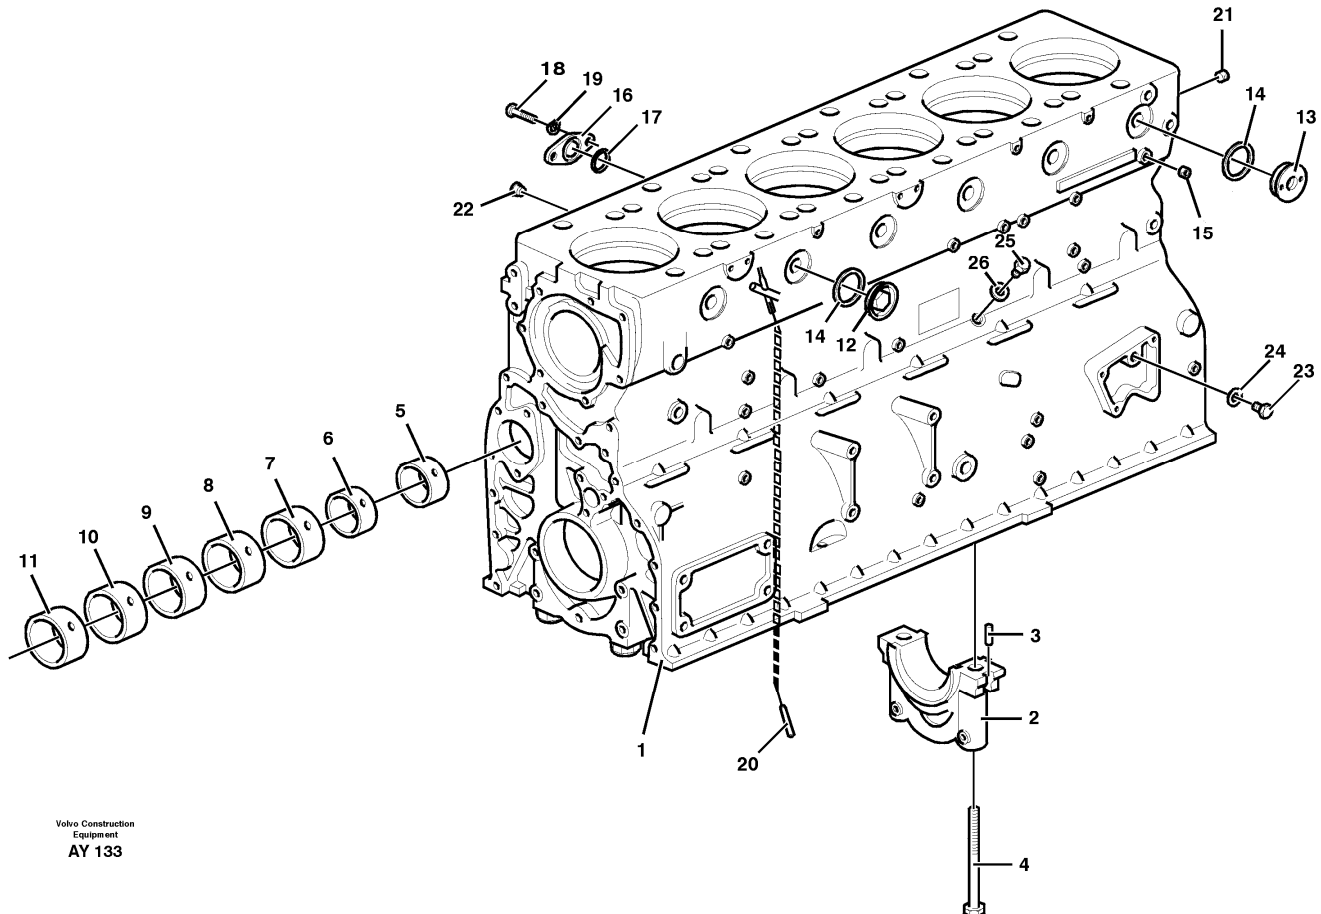

Date: 2014/3/11	Image id: AY133	Catalogue: 97800	Model: L220D
Brand: Volvo	Serial: 1001-10000	Group/Section: 212/150	Title: Cylinder block

Q1-Q5	Option	Option description	
Q1 478992			
Q2 478990			

Pos	Part	Q1	Q2	Q3	Q4	Q5	PS	Kit	Description	Option(s)	Remark
	VOE478992	1							Cylinder block		
	VOE478992		1						Cylinder block		See footnote 1)
1	VOE478991	1	1				NS		•Cylinder block		
2		7	7				NS		•Cap		
3	VOE422426	1	1						•Pin		
4	VOE423444	14	14						•Screw		
5	VOE422076	1	1						•Bushing		
6	VOE422077	1	1						•Bushing		
7	VOE422078	1	1						•Bushing		
8	VOE11000014	1	1						•Bushing		(422079)
9	VOE422080	1	1						•Bushing