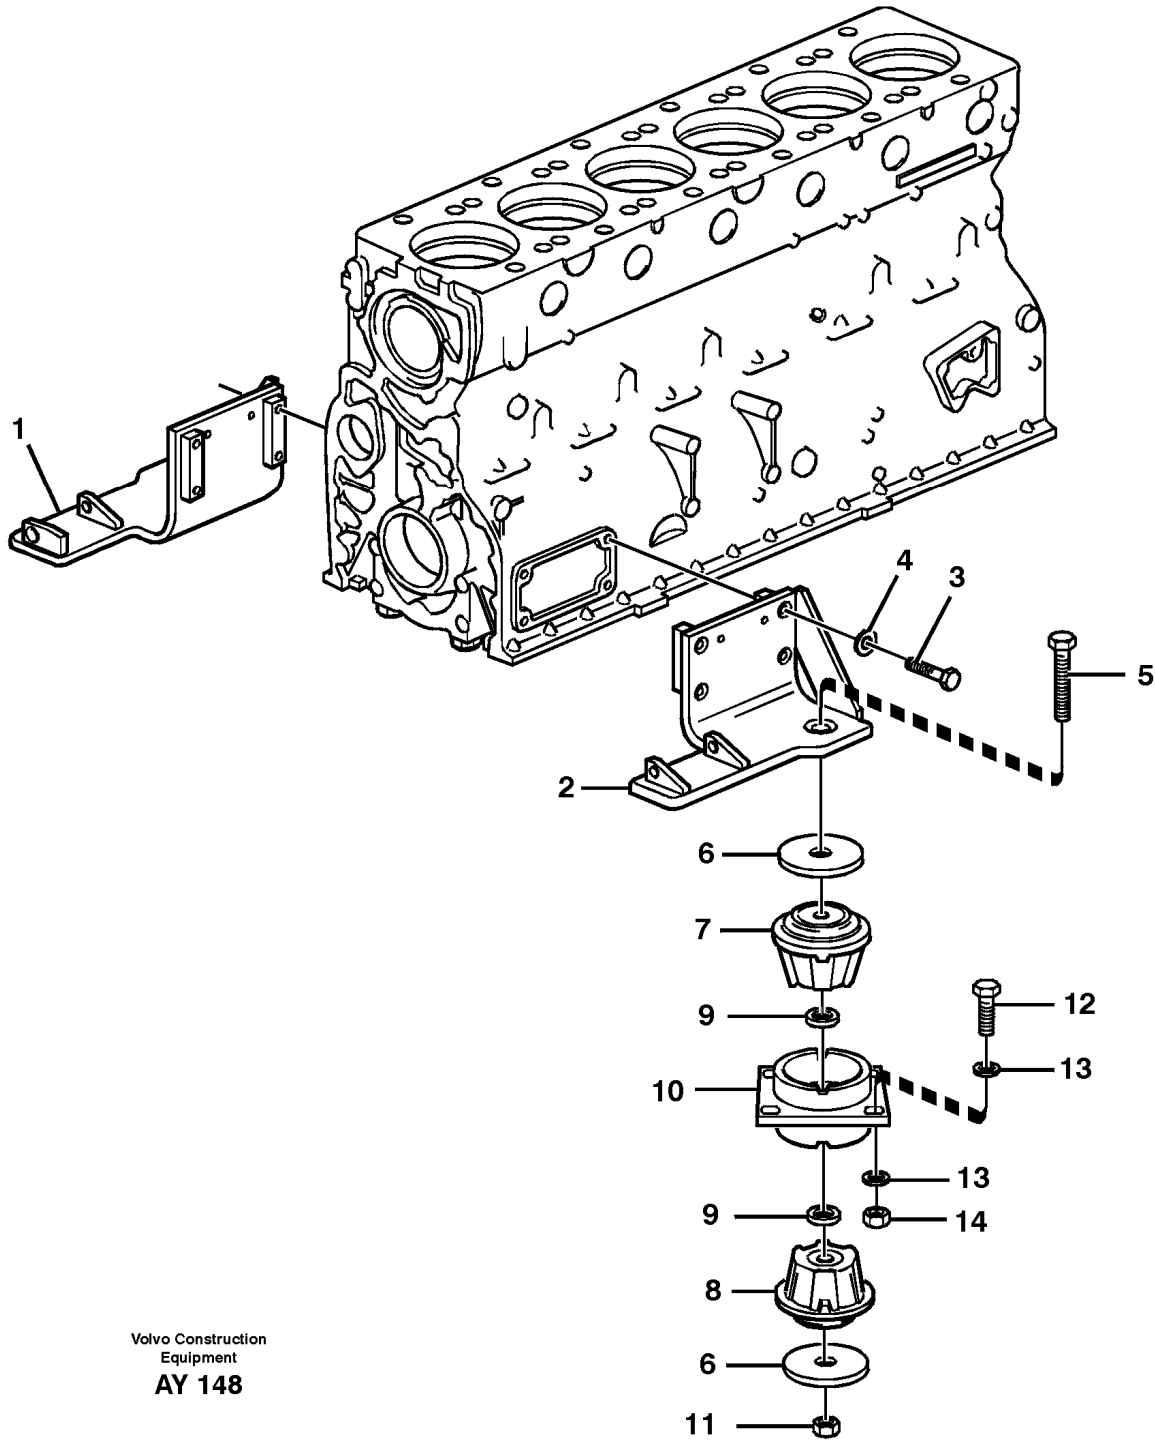

Date: 2014/3/11	Image id: AY148	Catalogue: 97800	Model: L220D
Brand: Volvo	Serial: 1001-10000	Group/Section: 218/100	Title: Engine mounting

Pos	Part	Q1	Q2	Q3	Q4	Q5	PS	Kit	Description	Option(s)	Remark
1	VOE11172866	1							Anchorage		LH, SER NO - 1682