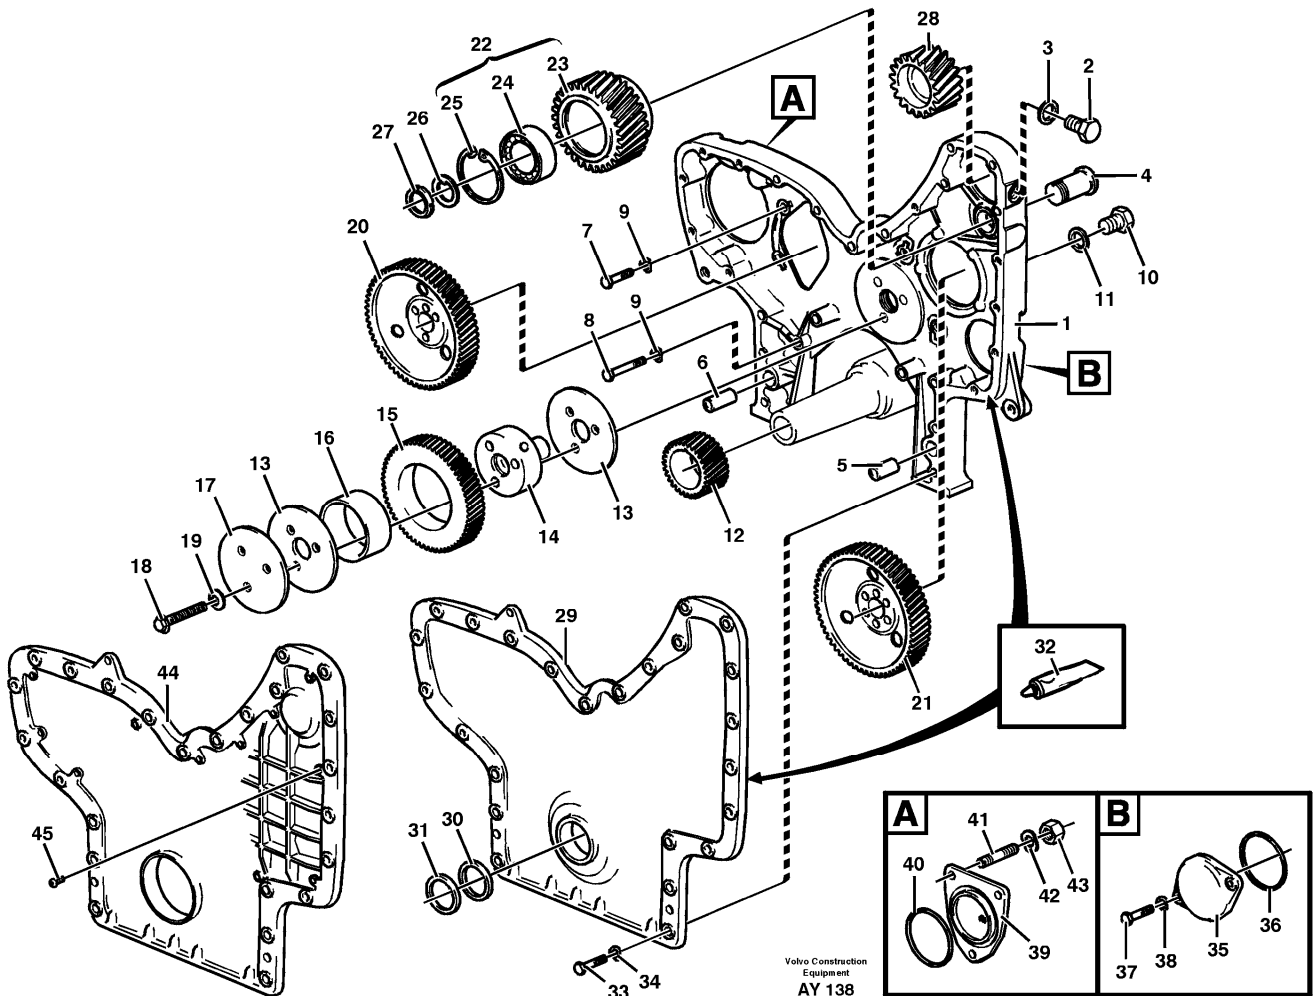

Date: 2014/3/11	Image id: AY138	Catalogue: 97800	Model: L220D
Brand: Volvo	Serial: 1001-10000	Group/Section: 215/100	Title: Timing gear casing and gears

Pos	Part	Q1	Q2	Q3	Q4	Q5	PS	Kit	Description	Option(s)	Remark
	VOE8184639	1							Tmg Gear Casing		
	VOE8194639	1							Tmg Gear Casing		
1		1					NS		•Timing gear casing		
2	VOE13960633	2							••Plug		(960633)
3	VOE13947625	2							••Plane Gasket		(947625)
4	VOE8194626	1							•Pin		
	VOE8194626	1							•Pin		
5	VOE13941510	1							•Pin		(941510)
6	VOE13941511	1							•Pin		(941511)
7	VOE941939	4							Screw		
8	VOE955537	1							Screw		
9	VOE13942336	5							Spring Washer		(942336)
10	VOE7192114	1							Plug