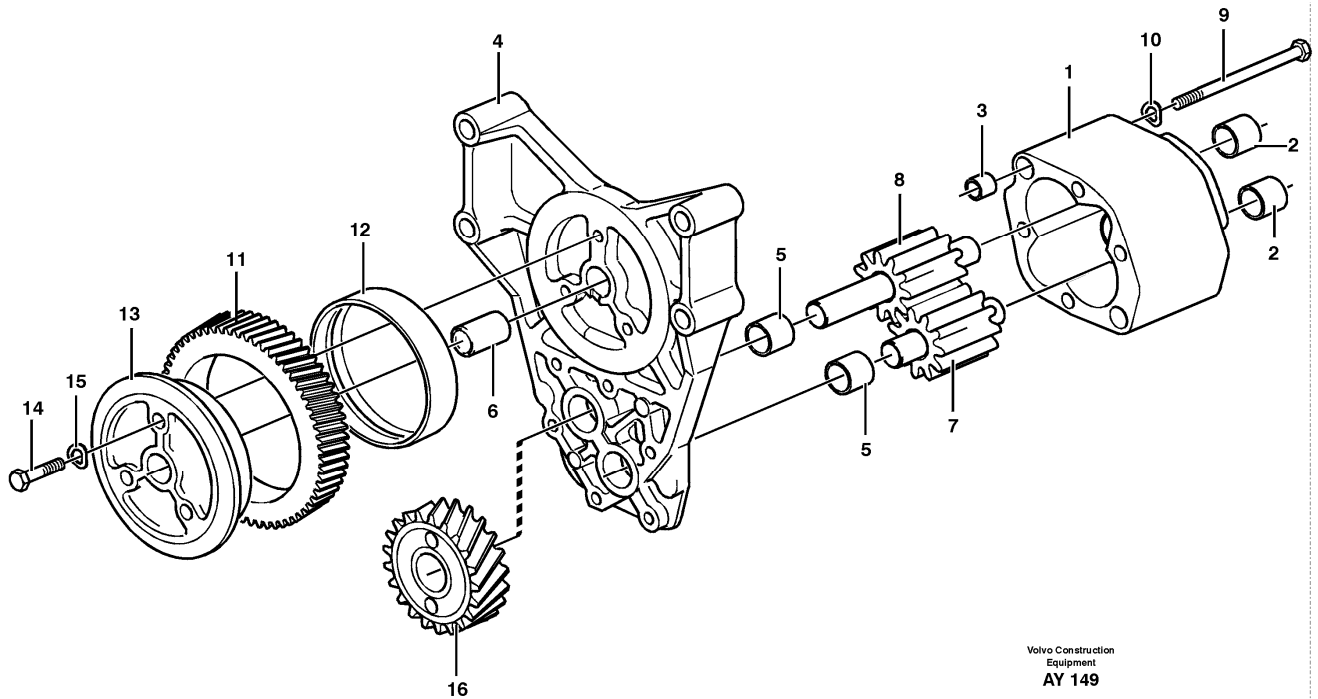

Date: 2014/3/11	Image id: AY149	Catalogue: 97800	Model: L220D
Brand: Volvo	Serial: 1001-10000	Group/Section: 221/150	Title: Oil pump

Pos	Part	Q1	Q2	Q3	Q4	Q5	PS	Kit	Description	Option(s)	Remark
	VOE478649	1							Oil pump		
1	VOE470344	1					NS		•Oil pump housing		
2	VOE470347	2						K	••Bushing		
3	VOE401146	2							••Guide sleeve		
4	VOE470348	1					NS		•Bracket		
5	VOE470347	2						K	••Bushing		
6	VOE191171	1							••Pin		
7	VOE478651	1					NS	K	•Shaft		
8	VOE478650	1					NS	K	•Shaft		
9	VOE955531	2							•Hexagon screw		
10	VOE13941907	2							•Washer		(941907)
11	VOE422047	1							•Idler gear		
12	VOE422314	1							••Bushing		
13	VOE422313	1							•Bearing sleeve		
14	VOE940186	3							•Hexagon screw		(921827)
15	VOE13941907	3							•Washer		(941907)
16	VOE478232	1							•Drive Gear		
	VOE276156	1							Repair kit