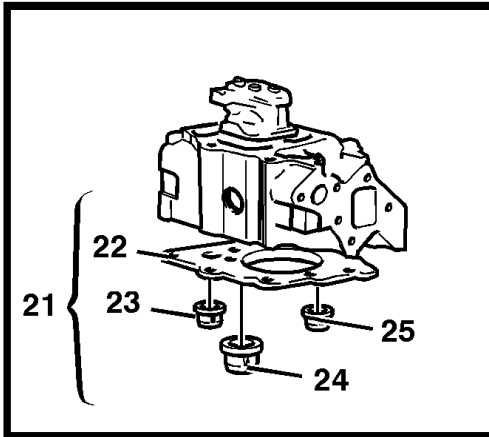

Date: 2014/3/11	Image id: AY130	Catalogue: 97800	Model: L220D
Brand: Volvo	Serial: 1001-10000	Group/Section: 211/100	Title: Cylinder head

Volvo Construction
Equipment
AY 130

Pos	Part	Q1	Q2	Q3	Q4	Q5	PS	Kit	Description	Option(s)	Remark
	VOE479952	6							Cylinder head		
1	VOE479942	6					NS		•Cylinder head