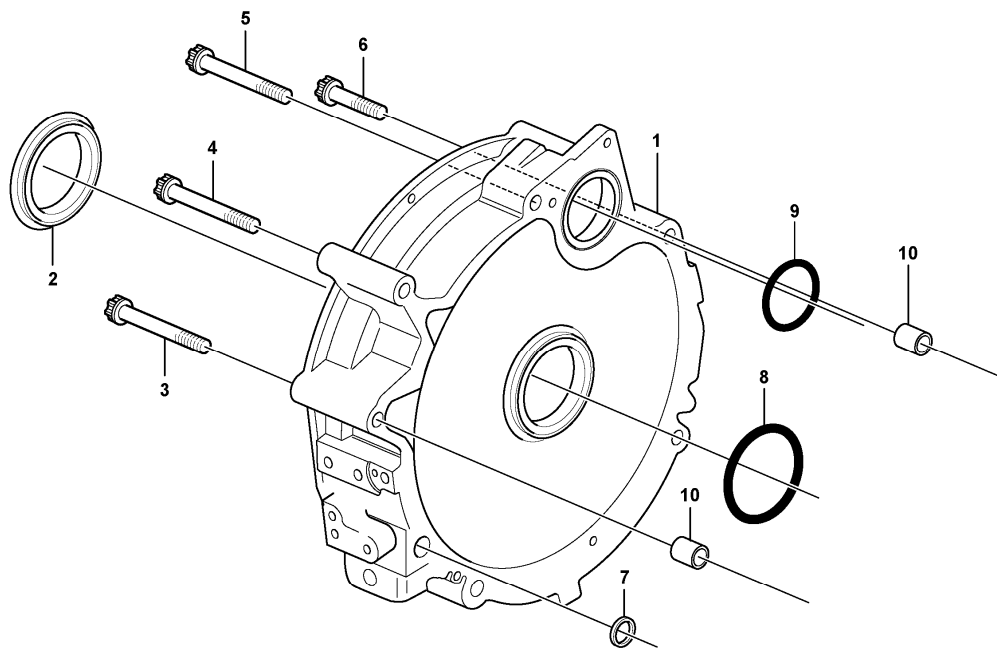

Date: 2014/2/27	Image id: 1033647	Catalogue: 20086	Model: L120E
Brand: Volvo	Serial: 19804-, 66001-, 71401-	Group/Section: 216/150	Title: Flywheel housing

Volvo Construction
Equipment
1033647

Section option	Kit	Option description
VOE11410957		Engine VOLVO D7ELAE3

Pos	Part	Q1	Q2	Q3	Q4	Q5	PS	Kit	Description	Option(s)	Remark
1	VOE20459988	1							Flywheel housing		
2	VOE20450784	1							•Labyrinth ring		(VOE11700592)
3	VOE20460792	1							Screw		
4	VOE20405715	1							Screw		
5	VOE20405710	3							Screw		
6	VOE20460792	1							Screw		
7	VOE20459993	4							O-ring		
8	VOE20450786	1							Sealing ring		
9	VOE20459994	1							Sealing ring		
10	VOE20585971	2							Bushing