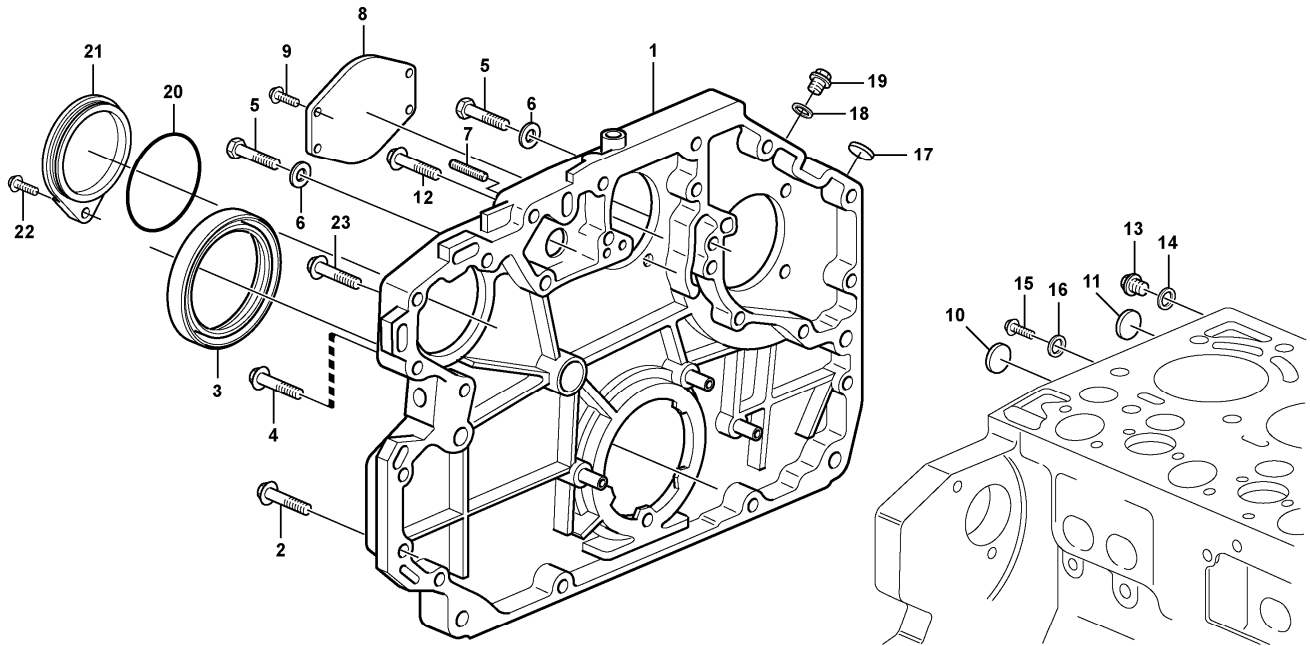

Date: 2014/2/27	Image id: 1019841	Catalogue: 20086	Model: L120E
Brand: Volvo	Serial: 19804-, 66001-, 71401-	Group/Section: 215/100	Title: Timing gear casing

Volvo Construction
Equipment
1019841

Section option	Kit	Option description
VOE11410957		Engine VOLVO D7ELAE3

Pos	Part	Q1	Q2	Q3	Q4	Q5	PS	Kit	Description	Option(s)	Remark
1	VOE20972356	1							Timing gear casing		
2	VOE20412324	12							Screw		
3	VOE20412286	1							Sealing ring		
4	VOE20405709	4							Screw		
5	VOE20534597	2							Screw		
6	VOE13955900	2							Washer		
7	VOE20450795	1							Set screw		
8	VOE20450799	1							Cover		
9	VOE20405709	4							Screw		
10	VOE20412745	1							Core plug		
11	VOE20490808	1							Cover