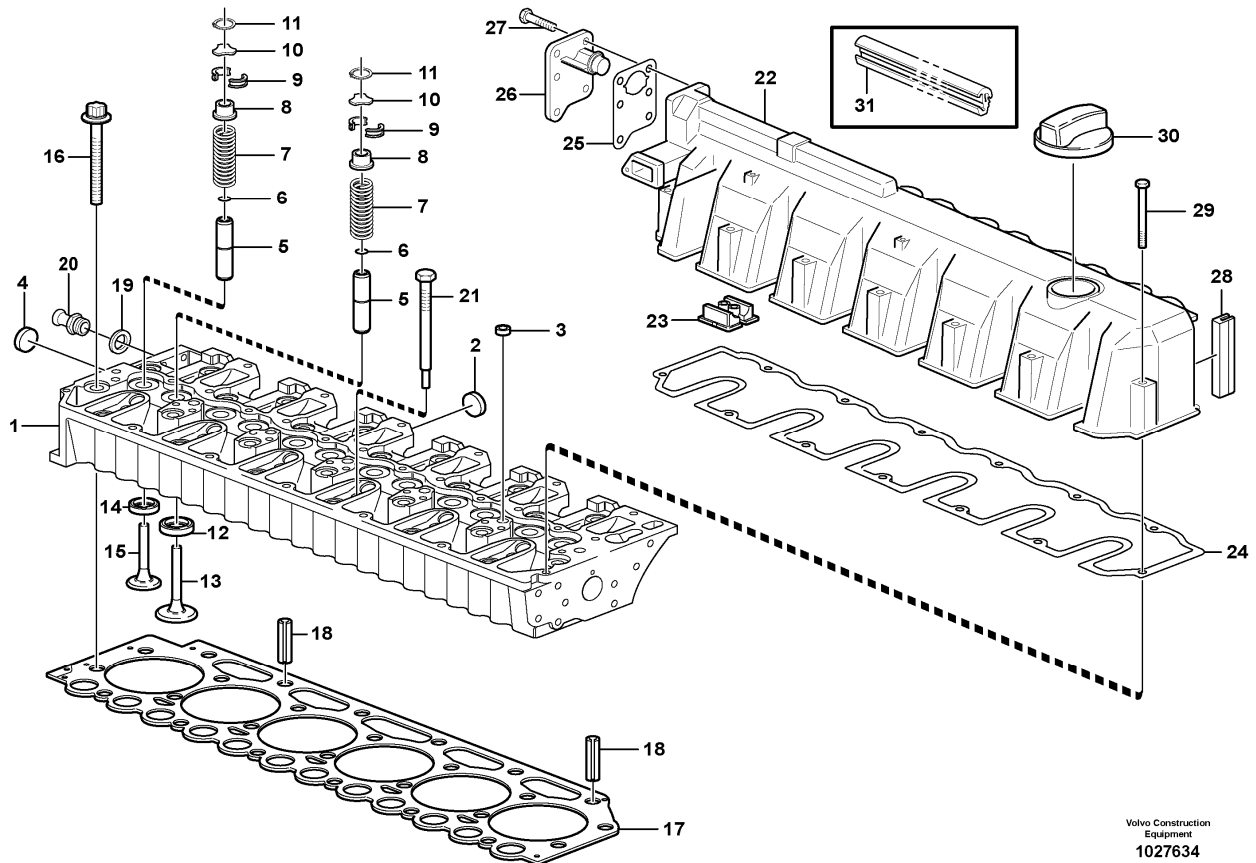

Date: 2014/2/27	Image id: 1027634	Catalogue: 20086	Model: L120E
Brand: Volvo	Serial: 19804-, 66001-, 71401-	Group/Section: 211/100	Title: Cylinder head

Volvo Construction
Equipment
1027634

Section option	Kit	Option description
VOE11410957		Engine VOLVO D7ELAE3

Pos	Part	Q1	Q2	Q3	Q4	Q5	PS	Kit	Description	Option(s)	Remark
1	VOE20799762	1							Cylinder head		
2	VOE20799722	5							•Plug		
3	VOE20412733	5							•Core plug		
4	VOE20914266	2							•Core Plug		
5	VOE20405897	12							•Valve guide		
6	VOE11700348	12							•O-ring		
7	VOE11700347	12							•Valve spring		
8	VOE20847155	12							•Retainer		
9	VOE11700345	24							•Valve sleeve		
10	VOE20840807	12							•Thrust Washer		
11	VOE20840772	12							•Snap Ring