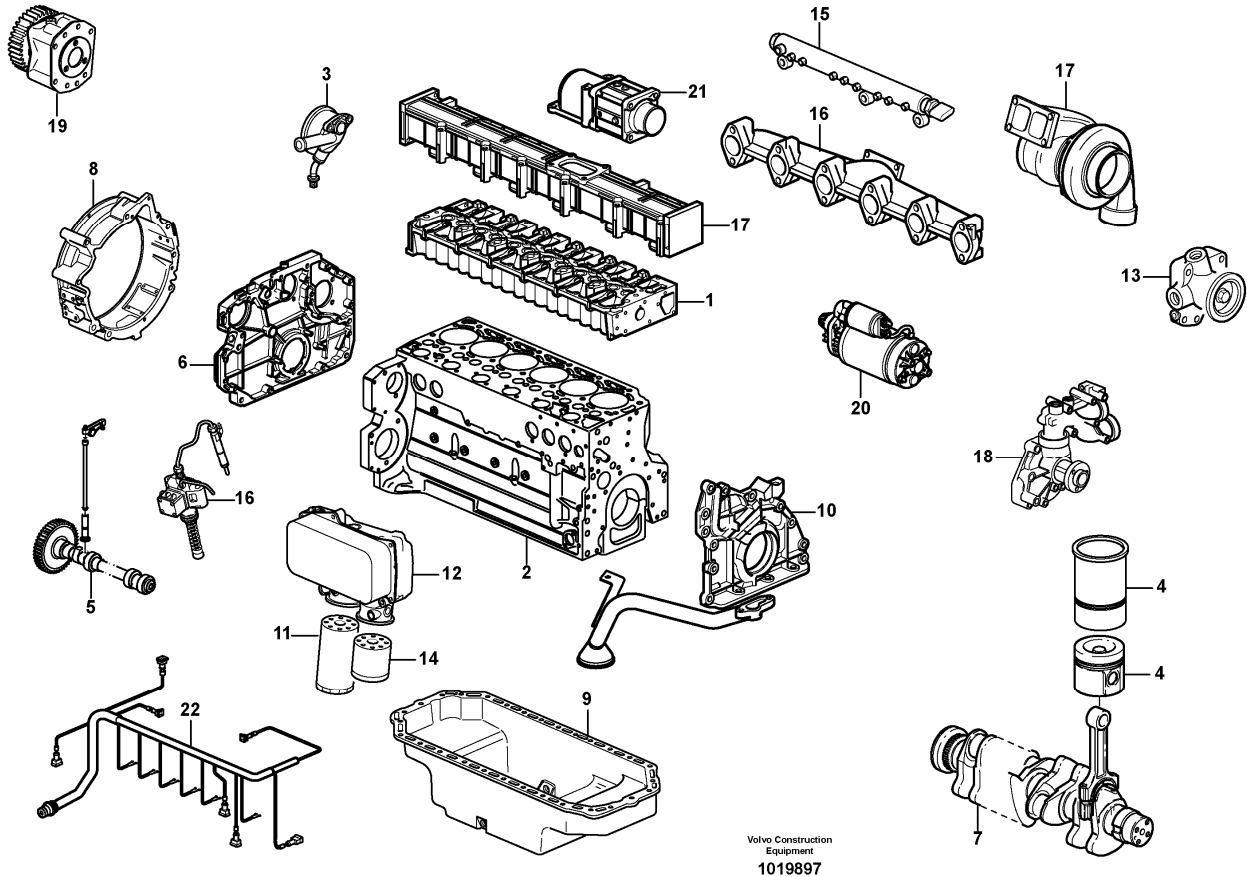

Section option	Kit	Option description
VOE11410957		Engine VOLVO D7ELAE3

Pos	Part	Q1	Q2	Q3	Q4	Q5	PS	Kit	Description	Option(s)	Remark
	VOE11410957	1							Engine		D7ELAE3
1		1							•Cylinder head		See ref 211/100
2		1							•Crankcase		See ref 212/100
3		1							•Crankcase Venti		See ref 212/150
4		1							•Cylinder Liner		See ref 213/100
5		1							•Camshaft		See ref 214/100
6		1							•Gear Housing		See ref 215/100
7		1							•Crankshaft		See ref 216/100
8		1							•Flywheel Hsg		See ref 216/150
9		1							•Oil Pan		See ref 217/100
10		1							•Oil Pump		See ref 221/100