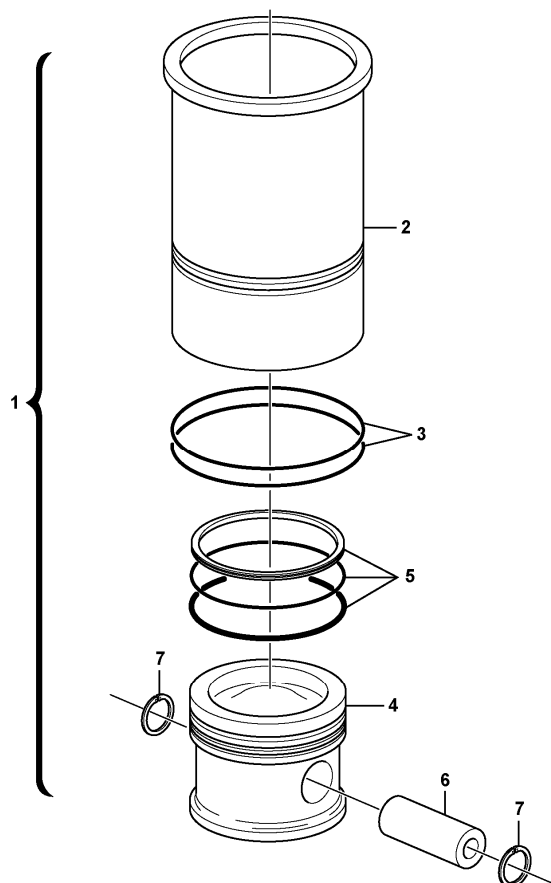

Date: 2014/2/27	Image id: 1026946	Catalogue: 20086	Model: L120E
Brand: Volvo	Serial: 19804-, 66001-, 71401-	Group/Section: 213/100	Title: Cylinder liner and piston

Volvo Construction
Equipment
1026946

Section option	Kit	Option description
VOE11410957		Engine VOLVO D7ELAE3

Pos	Part	Q1	Q2	Q3	Q4	Q5	PS	Kit	Description	Option(s)	Remark
1	VOE20865990	6							Cyl Liner Kit		
2		6					NS		•Cylinder Liner		
3	VOE20412762	12							•O-ring		
4		6					NS		•Piston		
5	VOE21299547	6							•Piston ring kit		(VOE20450775)
6	VOE20405577	6							•Gudgeon pin		
7	VOE20405576	12							•Retaining ring