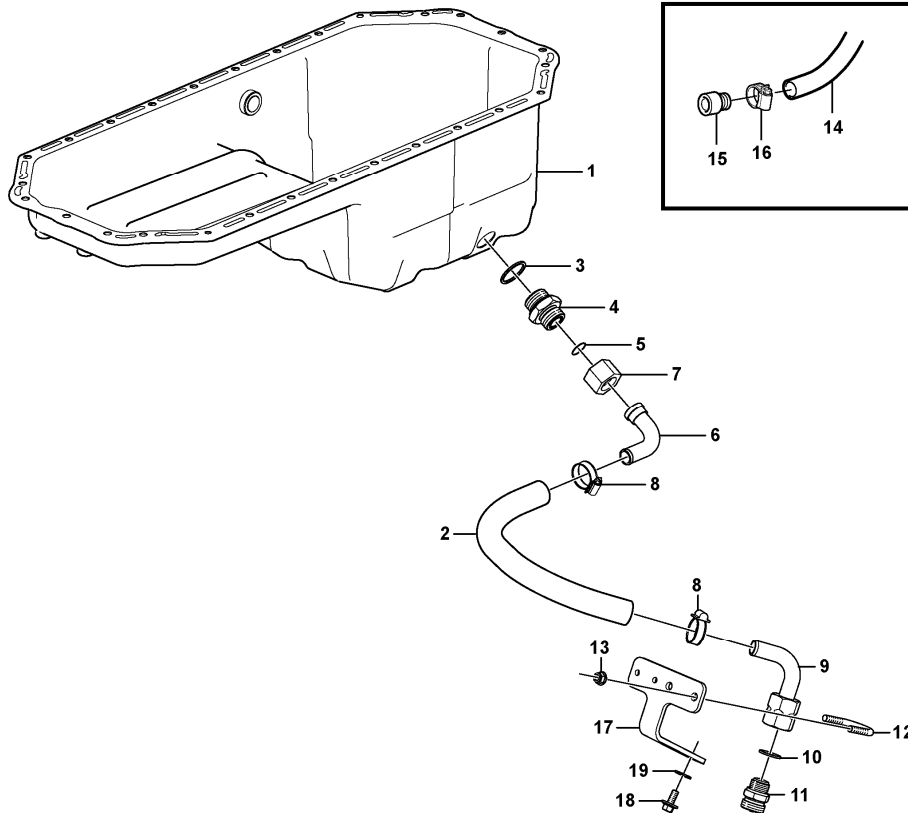

Date: 2014/2/27	Image id: 1022019	Catalogue: 20086	Model: L120E
Brand: Volvo	Serial: 19804-, 66001-, 71401-	Group/Section: 217/150	Title: Drain line, oil sump

Volvo Construction
Equipment
1022019

Section option	Kit	Option description
VOE33380		Volvo Wheel Loader L120E S/N 19801-, S/N 66001- USA, S/N 71401- BRA
VOE33395		Wheel Loader L120E3 IRAN

Pos	Part	Q1	Q2	Q3	Q4	Q5	PS	Kit	Description	Option(s)	Remark
1		1							Oil Pan		See ref 217/100
2	VOE11000285	REQ							Rubber hose		L = 430 MM
3	VOE13947630	1							Gasket		
4	VOE11163064	1							Nipple		
5	VOE990740	1							O-ring		
6	VOE11410190	1							Drain tube		
7	VOE13933877	1							Fitting nut		
8	VOE943473	2							Hose clamp		
9	VOE11410017	1							Drain Tube		
10	VOE949329	1							Gasket