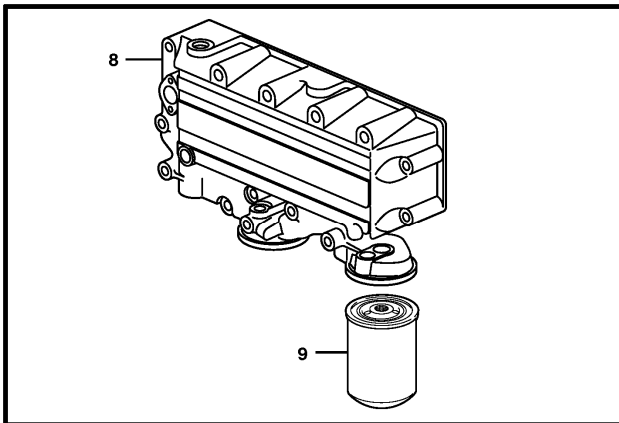

Date: 2014/2/27	Image id: 1005226	Catalogue: 97835	Model: L120E
Brand: Volvo	Serial: 16001-19668, 64001-66000, 70701-71400	Group/Section: 233/100	Title: Fuel pump

Volvo Construction
Equipment
1005226

Section option	Kit	Option description
VOE11172407		Engine VOLVO D7D LAE2
VOE33356		Volvo Wheel Loader L120E

Pos	Part	Q1	Q2	Q3	Q4	Q5	PS	Kit	Description	Option(s)	Remark
1	VOE20497044	1							Fuel pump		
2	VOE20405708	1							Bracket		
3	VOE20498538	2							Screw		(VOE11700474)
4	VOE20450913	2							Washer		(VOE20450865)
5	VOE20441860	2							Screw		
6	VOE20405734	1							Washer		
	VOE13947622	1							Plane gasket		ID = 16 MM
7	VOE978722	1							V-belt		L = 1125 MM
8		1							Oil cooler		See ref 223/150
9	VOE11708555	1							Fuel filter