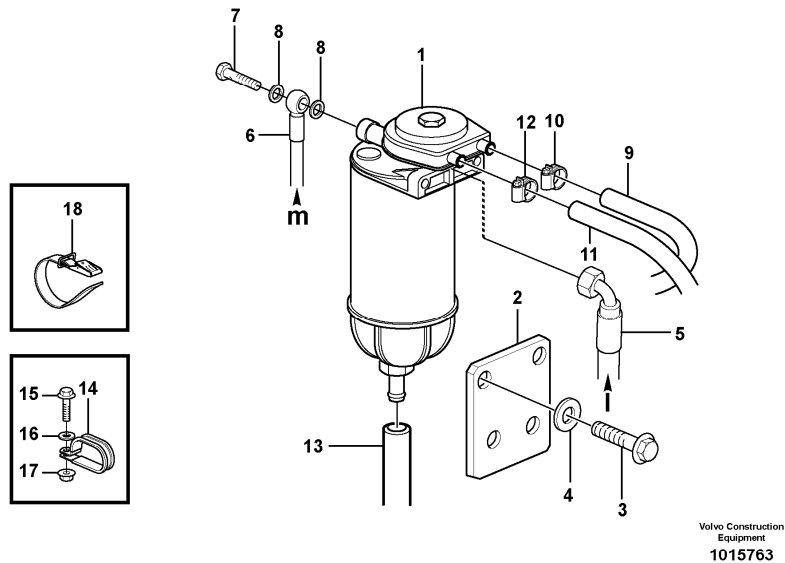

Date: 2014/2/27	Image id: 1015763	Catalogue: 97835	Model: L120E
Brand: Volvo	Serial: 16001-19668, 64001-66000, 70701-71400	Group/Section: 233/175	Title: Water trap with hoses 82498

Section option	Kit	Option description
VOE82498		Fuel filter, extra with water trap

Pos	Part	Q1	Q2	Q3	Q4	Q5	PS	Kit	Description	Option(s)	Remark
1		1							Water Separator		See ref 233/150
2	VOE11410172	1					NS		Anchorage		
3	VOE946329	2							Flange screw		
4	VOE13960143	2							Washer		
5	VOE11410575	1							Fuel pipe		TANK - WATER TRAP
	VOE11031348	2							•Nipple		
	VOE990737	2							••O-ring		
6	VOE11411560	1							Fuel pipe		WATER TRAP - ENGINE
7	VOE941686	1							Hollow screw		
8	VOE976930	1							Gasket