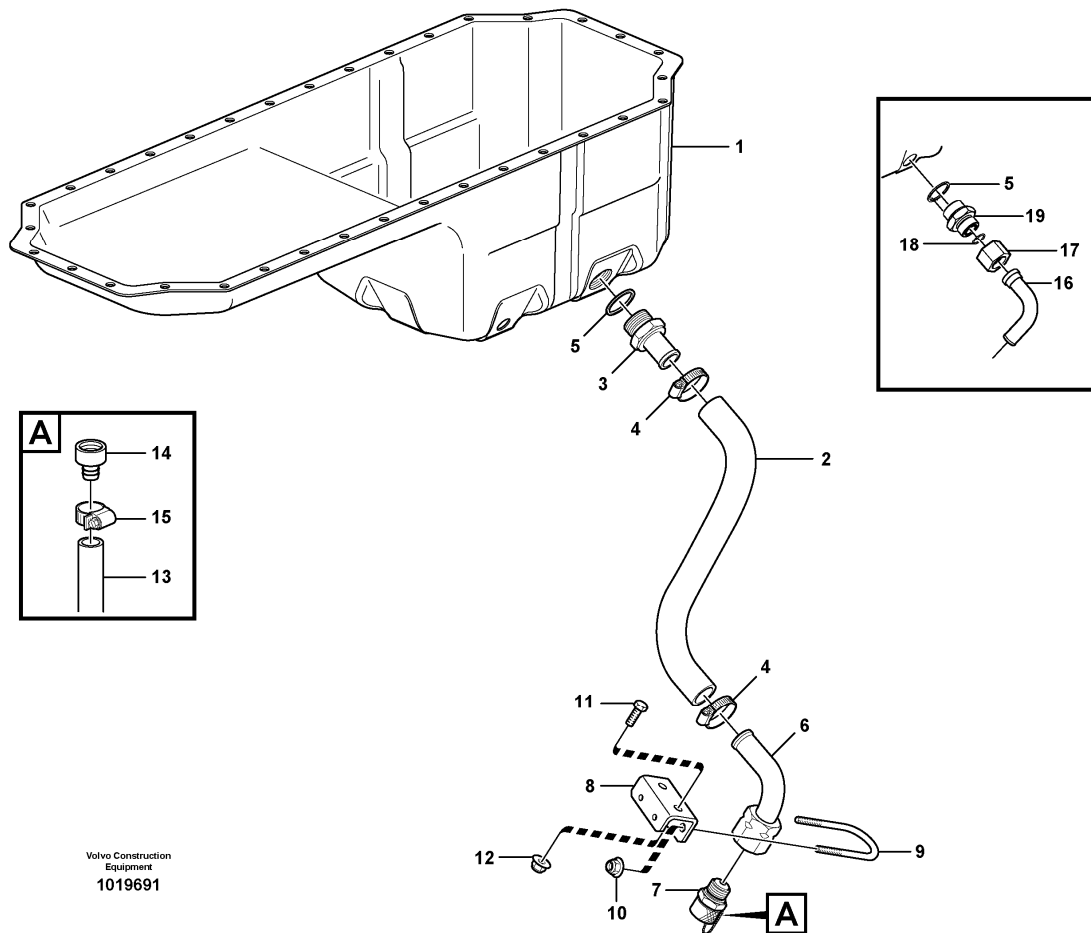

Date: 2014/2/27	Image id: 1019691	Catalogue: 97835	Model: L120E
Brand: Volvo	Serial: 16001-19668, 64001-66000, 70701-71400	Group/Section: 217/150	Title: Drain line, oil sump

Section option	Kit	Option description
VOE33356		Volvo Wheel Loader L120E

Pos	Part	Q1	Q2	Q3	Q4	Q5	PS	Kit	Description	Option(s)	Remark
1		1							Oil Pan		See ref 217/100
2	VOE13961193	REQ							Hydraulic hose		L = 360 MM
3	VOE11410016	1							Nipple		SER NO - 17011 SER NO - 64242 USA SER NO - 70702 BRAZIL
4	VOE943475	2							Hose clamp		
5	VOE13947630	1							Gasket		
6	VOE11410017	1							Drain Tube		(VOE11173184)
7	VOE11054692	1							Valve		
8	VOE11130593	1							Bracket		
	VOE961614	2							•Weld nut