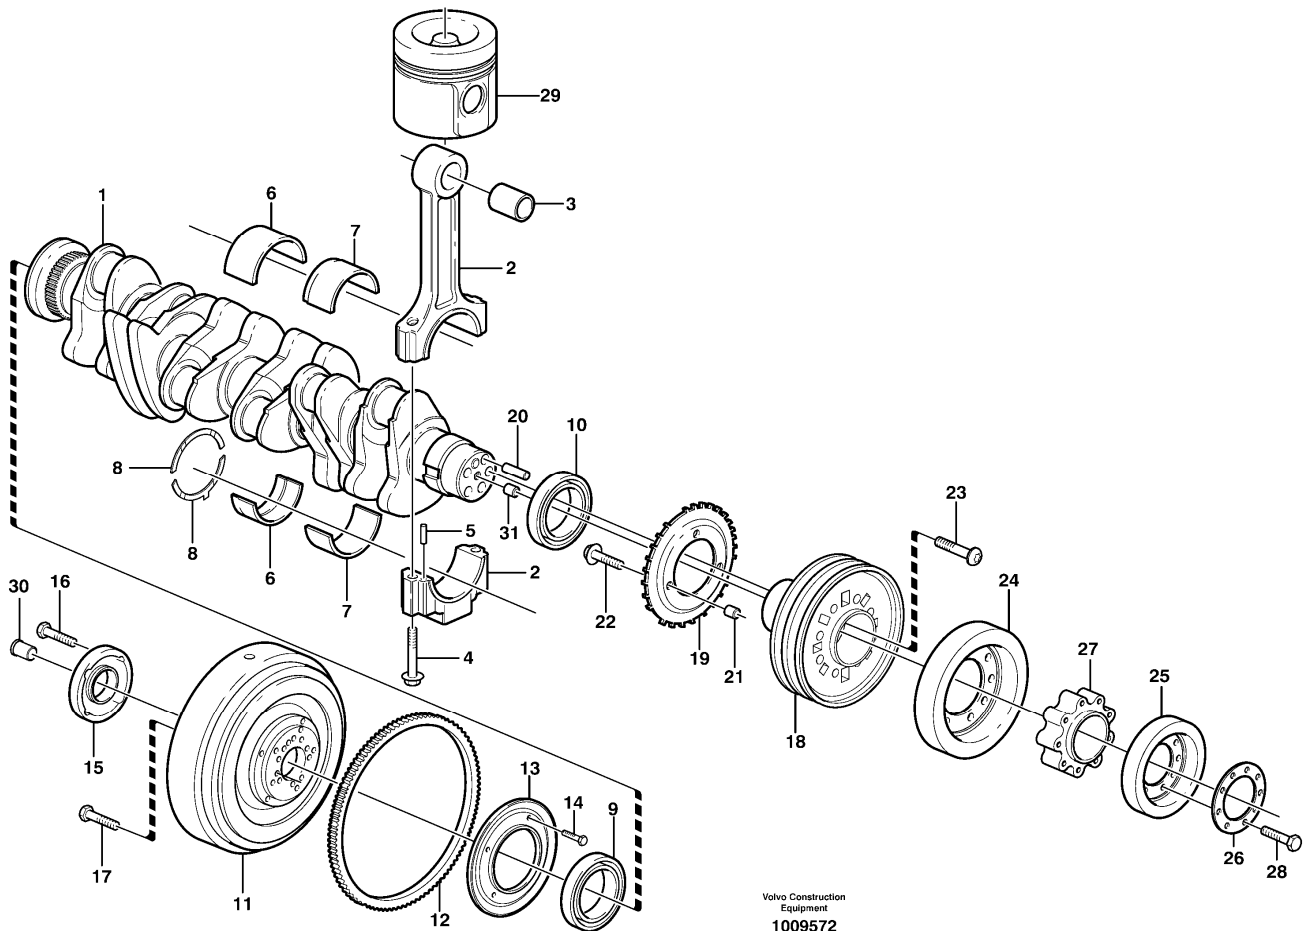

Date: 2014/2/27	Image id: 1009572	Catalogue: 97835	Model: L120E
Brand: Volvo	Serial: 16001-19668, 64001-66000, 70701-71400	Group/Section: 216/100	Title: Crankshaft and related parts

Section option	Kit	Option description
VOE11172407		Engine VOLVO D7D LAE2

Pos	Part	Q1	Q2	Q3	Q4	Q5	PS	Kit	Description	Option(s)	Remark
1	VOE20724015	1					SS		Crankshaft		ENG - 1001258
2	VOE11700324	6					SS		Connecting rod		ENG - 09/2004
2	VOE20585982	6							Connecting Rod		(VOE11700324)ENG 10/2004 -
3	VOE11700325	6							•Bushing		
4	VOE11700326	12							•Bolt		
5	VOE20459134	12							•Pin		(VOE20450823)
6	VOE21141948	7							Main bearing		(VOE11700311)
6	VOE21234191	REQ							Main bearing		U SZ = 84,75 MM
6	VOE20405541	REQ							Main bearing		U SZ = 84,50 MM