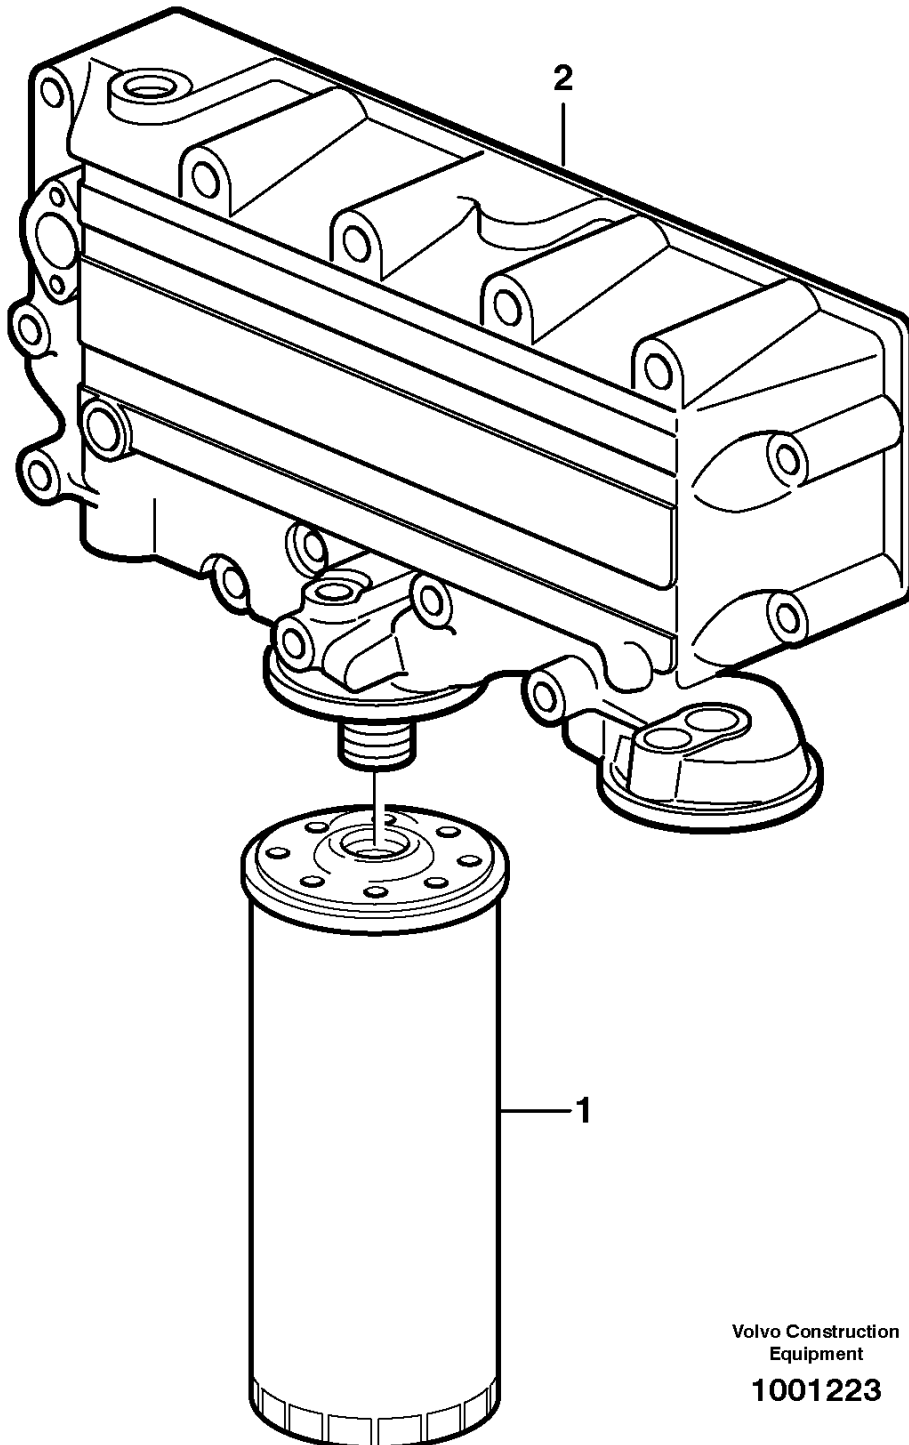

VOLVO

Construction Equipment

Date: 2014/2/27	Image id: 1001223	Catalogue: 97835	Model: L120E
Brand: Volvo	Serial: 16001-19668, 64001-66000, 70701-71400	Group/Section: 222/100	Title: Oil filter

Volvo Construction
Equipment
1001223

Section option	Kit	Option description