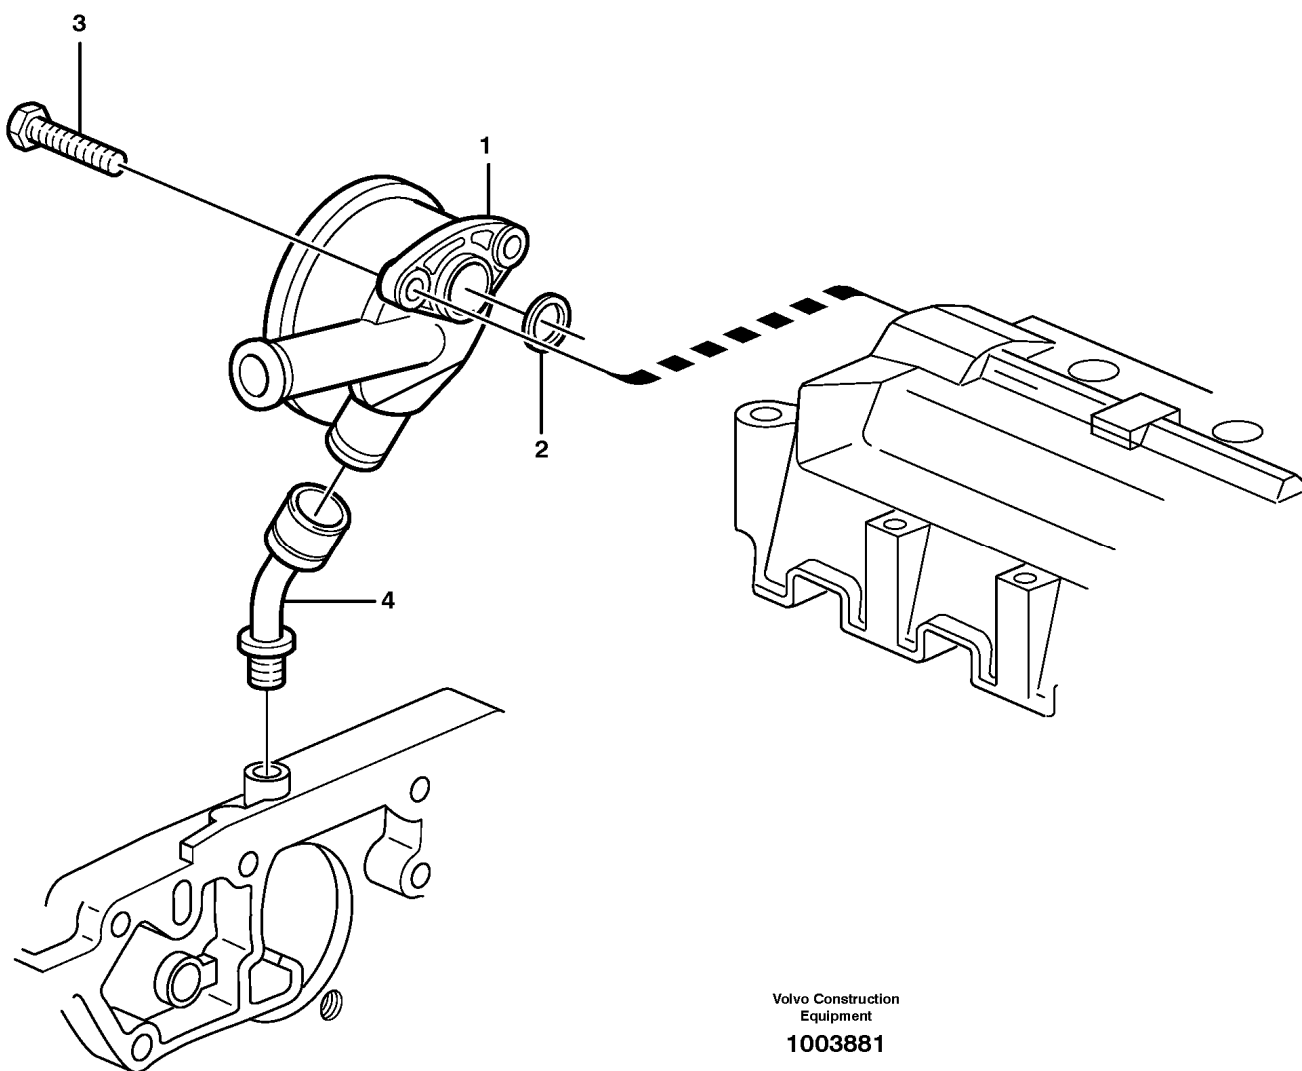

Date: 2014/2/27	Image id: 1003881	Catalogue: 97835	Model: L120E
Brand: Volvo	Serial: 16001-19668, 64001-66000, 70701-71400	Group/Section: 212/150	Title: Crankcase ventilation

Section option	Kit	Option description
VOE11172407		Engine VOLVO D7D LAE2

Pos	Part	Q1	Q2	Q3	Q4	Q5	PS	Kit	Description	Option(s)	Remark
1	VOE20412322	1							Pressure regulator		
2	VOE20405943	1							•Gasket		
3	VOE20450728	2							Bolt		
4	VOE20405938	1							Connector