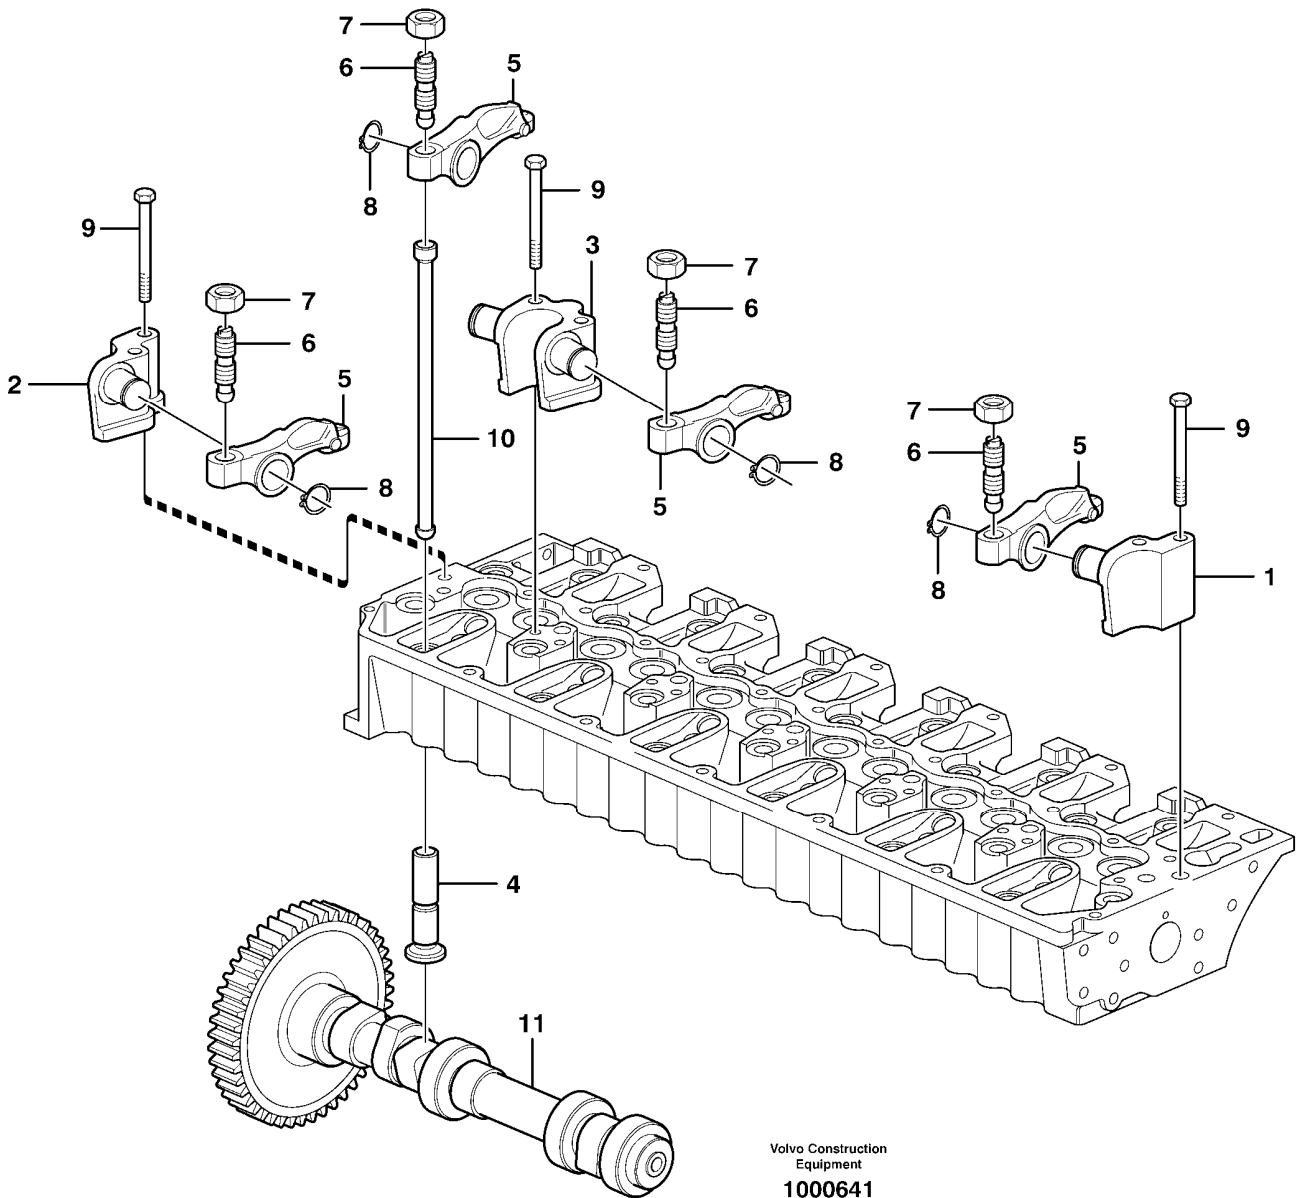

Date: 2014/2/27	Image id: 1000641	Catalogue: 97835	Model: L120E
Brand: Volvo	Serial: 16001-19668, 64001-66000, 70701-71400	Group/Section: 214/100	Title: Valve mechanism

Section option	Kit	Option description
VOE11172407		Engine VOLVO D7D LAE2

Pos	Part	Q1	Q2	Q3	Q4	Q5	PS	Kit	Description	Option(s)	Remark
1	VOE11700367	1							Bearing bracket		
2	VOE11700369	1							Bearing bracket		
3	VOE11700368	5							Bearing bracket