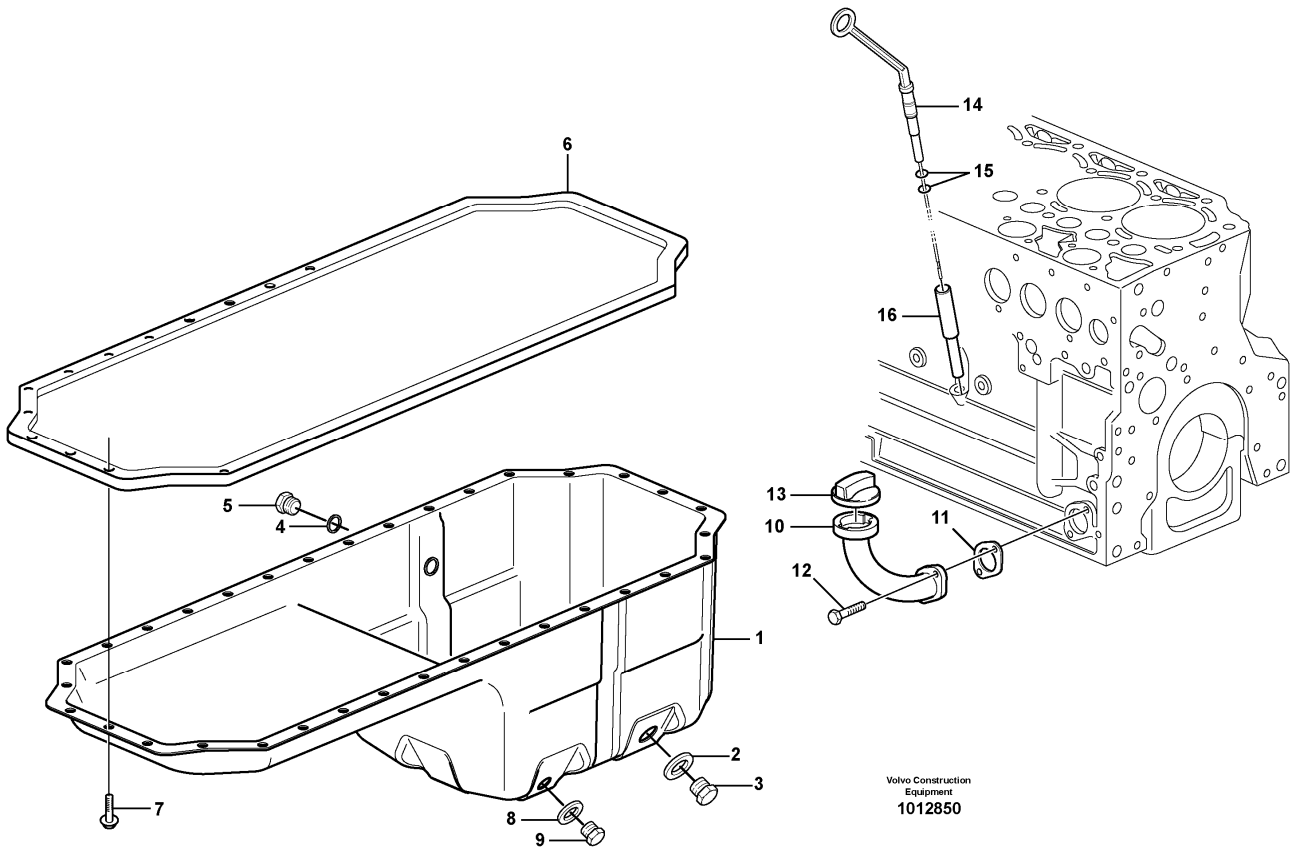

Date: 2014/2/27	Image id: 1012850	Catalogue: 97835	Model: L120E
Brand: Volvo	Serial: 16001-19668, 64001-66000, 70701-71400	Group/Section: 217/100	Title: Oil sump

Section option	Kit	Option description
VOE11172407		Engine VOLVO D7D LAE2

Pos	Part	Q1	Q2	Q3	Q4	Q5	PS	Kit	Description	Option(s)	Remark
1	VOE20495330	1							Oil pan		ENG - 01099411
1	VOE20814391	1							Oil Pan		ENG 01099412 -
2	VOE20496256	1							Gasket		
3	VOE20496257	1							Plug		
4	VOE20460026	1							Sealing ring		
5	VOE20460024	1							Plug		
6	VOE20405915	1							Gasket		
7	VOE20405792	34							Screw		
8	VOE13947624	1							Plane gasket		
9	VOE20405506	1							Plug