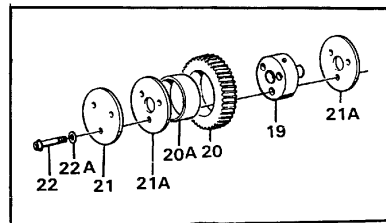

Date: 2014/2/27	Image id: AQ134	Catalogue: 97784	Model: L120C
Brand: Volvo	Serial: 11319-60000, 61677-70000, 70075-80000	Group/Section: 215/150	Title: Timing gear casing and gears

Volvo Construction
Equipment
AQ 134

Pos	Part	Q1	Q2	Q3	Q4	Q5	PS	Kit	Description	Option(s)	Remark
1	VOE471505	1							Timg Gear Casing		
2	VOE13941510	1							Pin		
3	VOE13941511	1							Pin		
4	VOE471534	2							Screw		L=28
	VOE471535	2							Screw		L=58
5	VOE8192590	1							Timg Gear Cover		
	VOE477958	1					NS		•Cover		
6	VOE477118	1							•Sealing ring		
7	VOE13947760	7							Flange screw		L=40
	VOE13948217	2							Flange screw		L=45
	VOE13965216	1							Screw		L=55
	VOE13965182	6							Flange screw		L=80
	VOE13965183	1							Flange screw		L=90