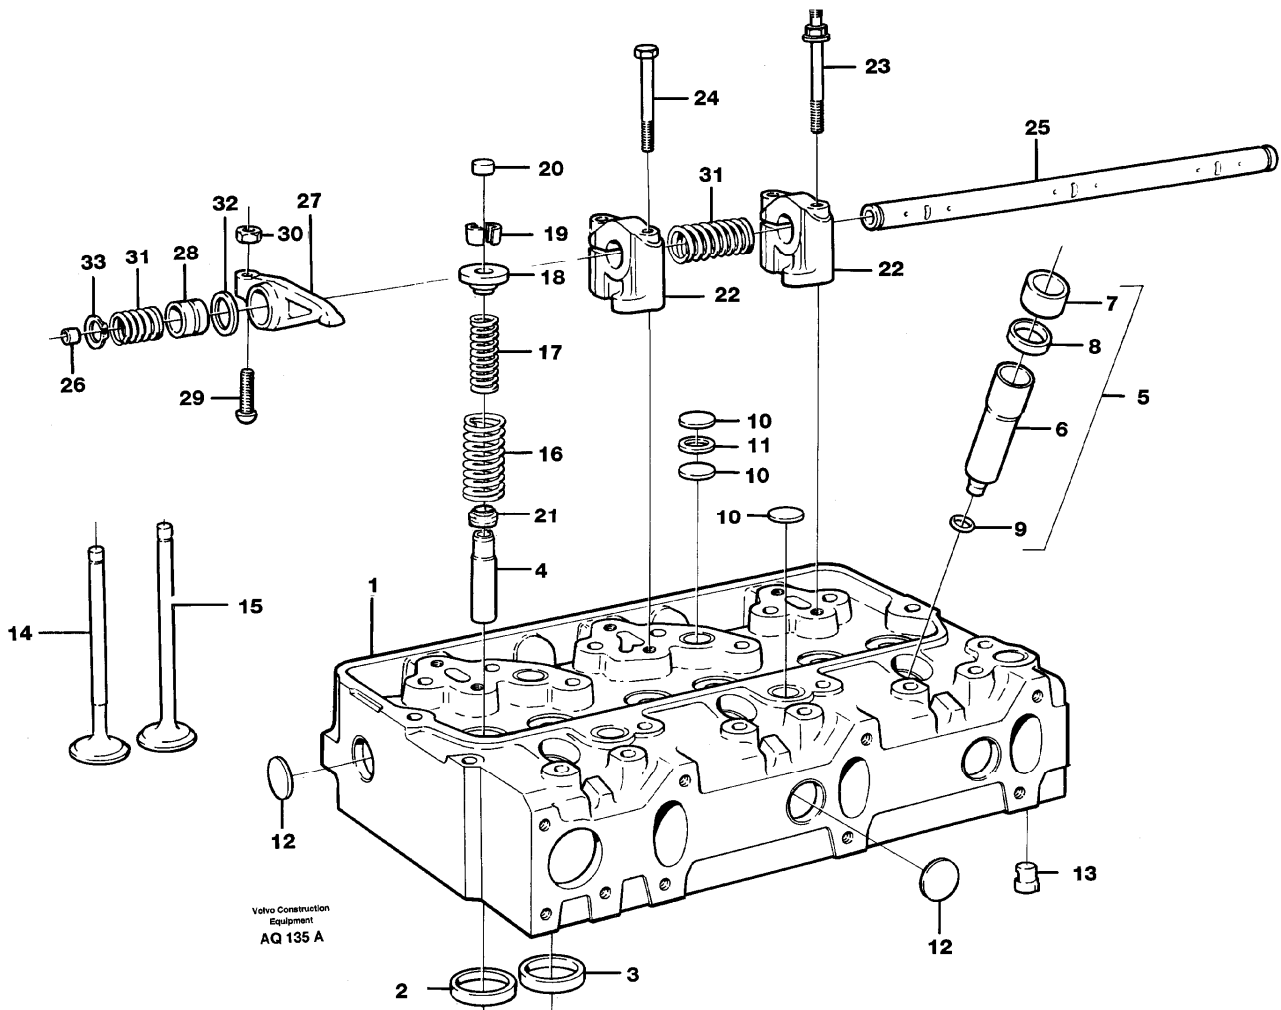

Date: 2014/2/26	Image id: AQ135A	Catalogue: 97784	Model: L120C
Brand: Volvo	Serial: 11319-60000, 61677-70000, 70075-80000	Group/Section: 211/100	Title: Cylinder head

Pos	Part	Q1	Q2	Q3	Q4	Q5	PS	Kit	Description	Option(s)	Remark
	VOE477797	1							Cylinder head		
1	VOE477789	2					SE		•Cylinder head		
2	VOE477657	3							••Valve seat		STD
	VOE477658	3							••Valve seat		0,20 O SZ
3	VOE477659	3							••Valve seat		STD
	VOE477667	3							••Valve seat		0,20 O SZ
4	VOE477792	6							••Valve guide		
5	VOE276130	6							••Repair kit		
6	VOE477928	1							•••Socket		
7	VOE466420	1							•••Ring		
8	VOE466405	1							•••Sealing ring