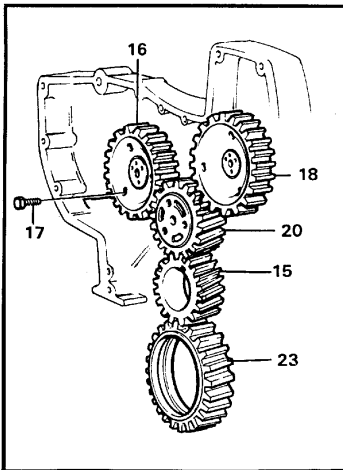

Date: 2014/2/27	Image id: AQ134	Catalogue: 97784	Model: L120C
Brand: Volvo	Serial: 11319-60000, 61677-70000, 70075-80000	Group/Section: 215/150	Title: Timing gear casing and gears

Volvo Construction
Equipment
AQ 134

Pos	Part	Q1	Q2	Q3	Q4	Q5	PS	Kit	Description	Option(s)	Remark
1	VOE471505	1							Timg Gear Casing		
2	VOE13941510	1							Pin		
3	VOE13941511	1							Pin		
4	VOE471534	2							Screw		L=28
	VOE471535	2							Screw		L=58
5	VOE8192590	1							Timg Gear Cover		
	VOE477958	1					NS		•Cover		
6	VOE477118	1							•Sealing ring		
7	VOE13947760	7							Flange screw		L=40
	VOE13948217	2							Flange screw		L=45
	VOE13965216	1							Screw		L=55
	VOE13965182	6							Flange screw		L=80
	VOE13965183	1							Flange screw		L=90