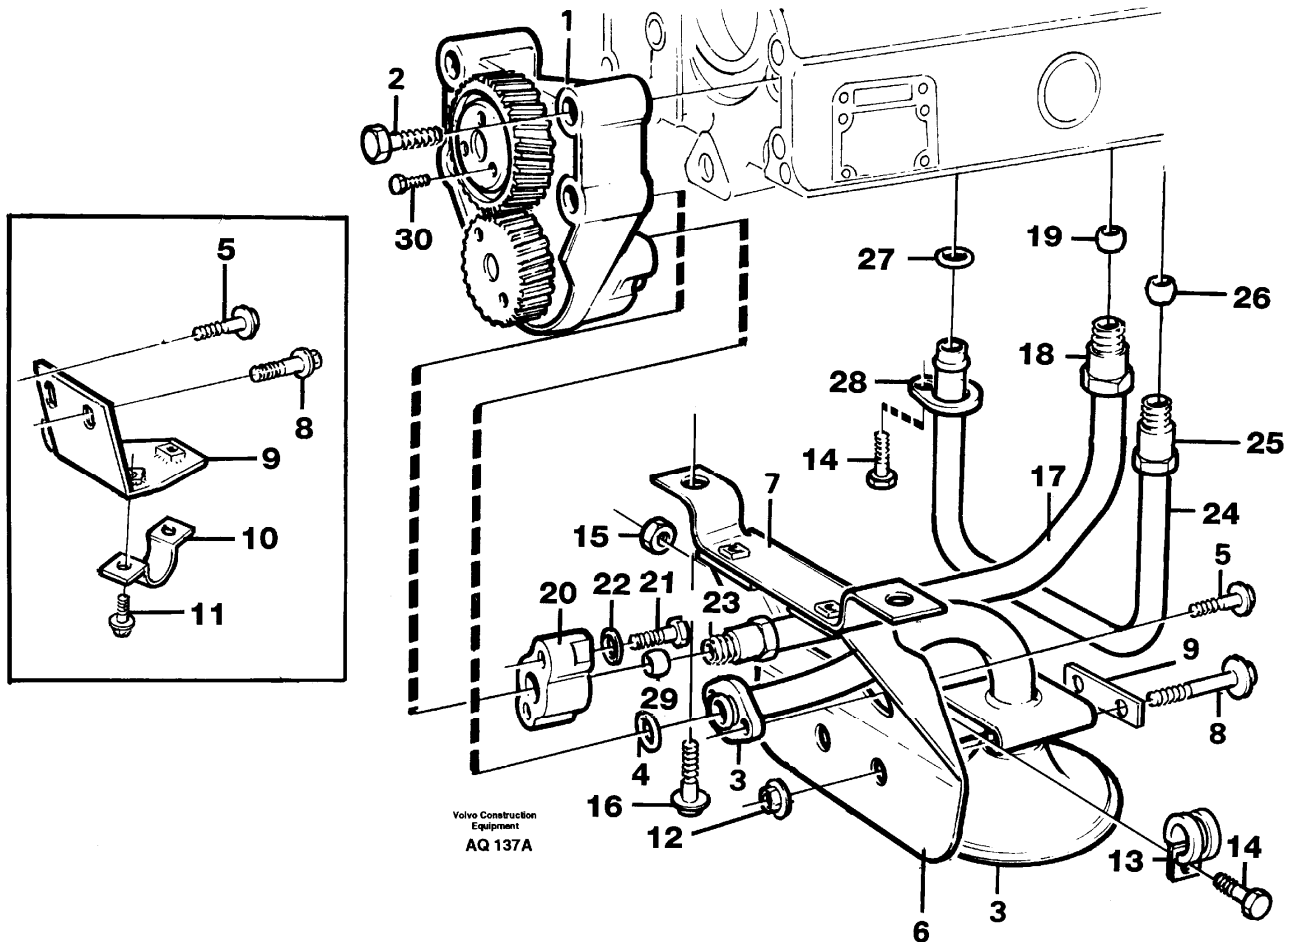

Date: 2014/2/27	Image id: AQ137A	Catalogue: 97784	Model: L120C
Brand: Volvo	Serial: 11319-60000, 61677-70000, 70075-80000	Group/Section: 221/100	Title: Lubricating oil system

Q1-Q5	Option	Option description	
Q1 ENG - 97292			
Q2 ENG 97293 -			

Pos	Part	Q1	Q2	Q3	Q4	Q5	PS	Kit	Description	Option(s)	Remark
1		1							Oil pump		See ref 221/150
2	VOE471513	4	4						Screw		
3	VOE4772100	1							Suction pipe		
	VOE11030171		1						Suction pipe		
4	VOE470383	2	2						Sealing ring		
5	VOE13965183	2	2						Flange screw		
6	VOE4772097	1							Baffle plate		
	VOE11032801		1						Baffle plate