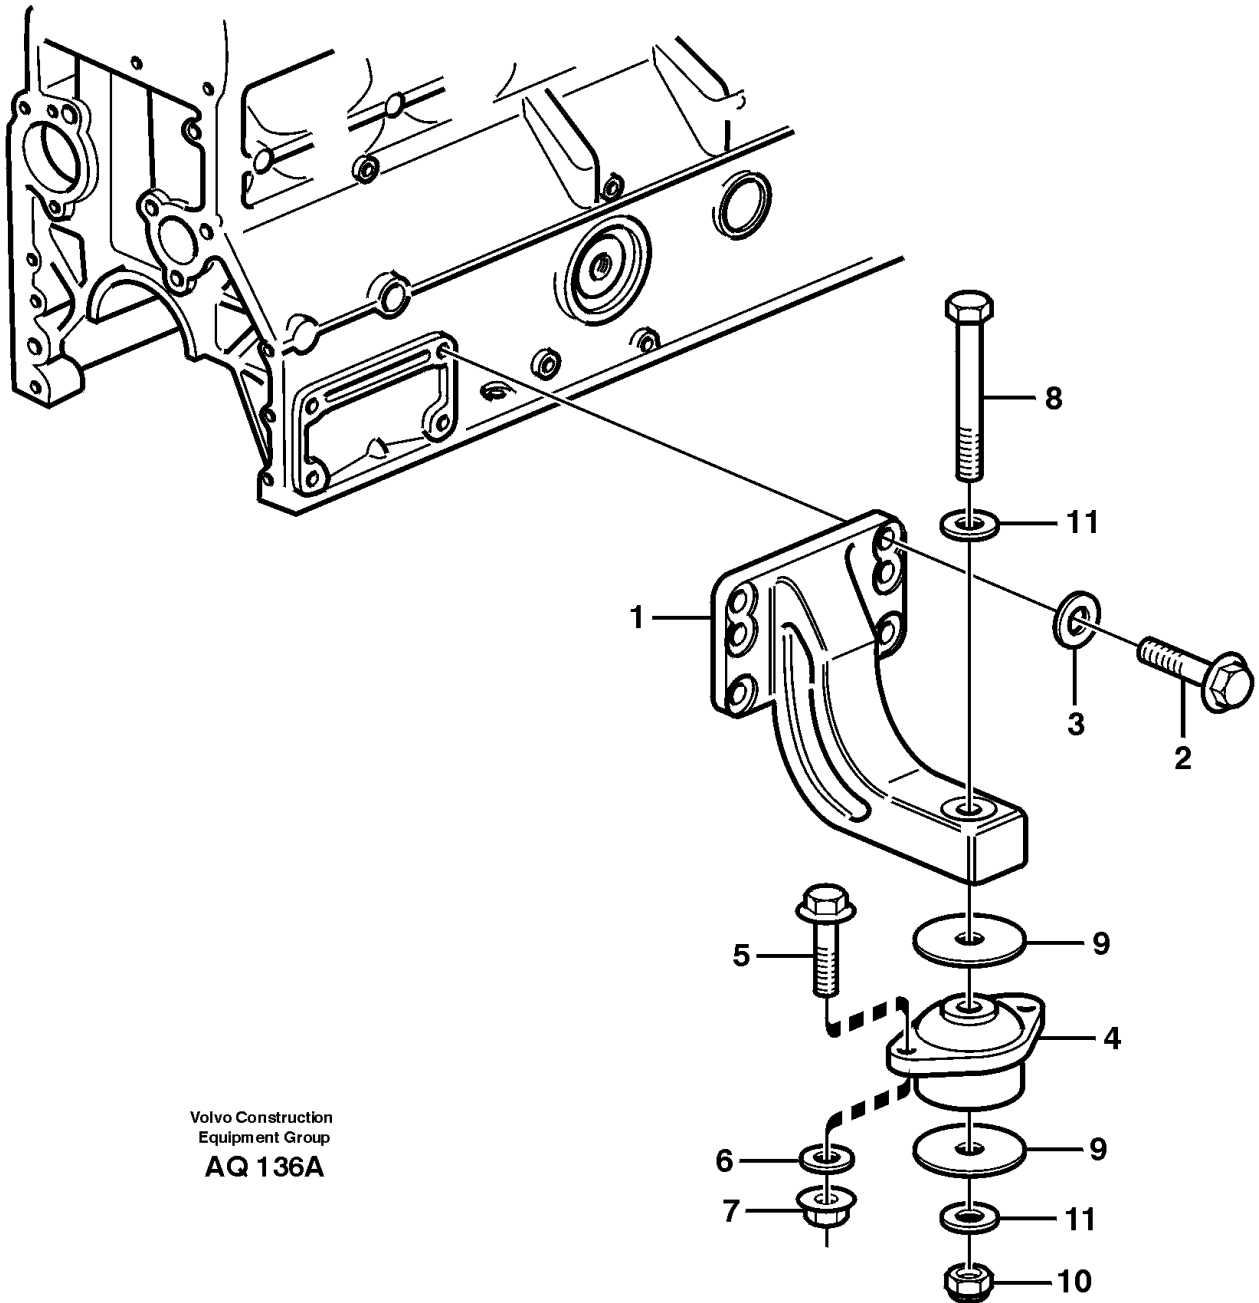

Date: 2014/2/27	Image id: AQ136A	Catalogue: 97784	Model: L120C
Brand: Volvo	Serial: 11319-60000, 61677-70000, 70075-80000	Group/Section: 218/100	Title: Engine mounting

Volvo Construction
Equipment Group
AQ 136A

Pos	Part	Q1	Q2	Q3	Q4	Q5	PS	Kit	Description	Option(s)	Remark
1	VOE4856778	2							Engine anchorage