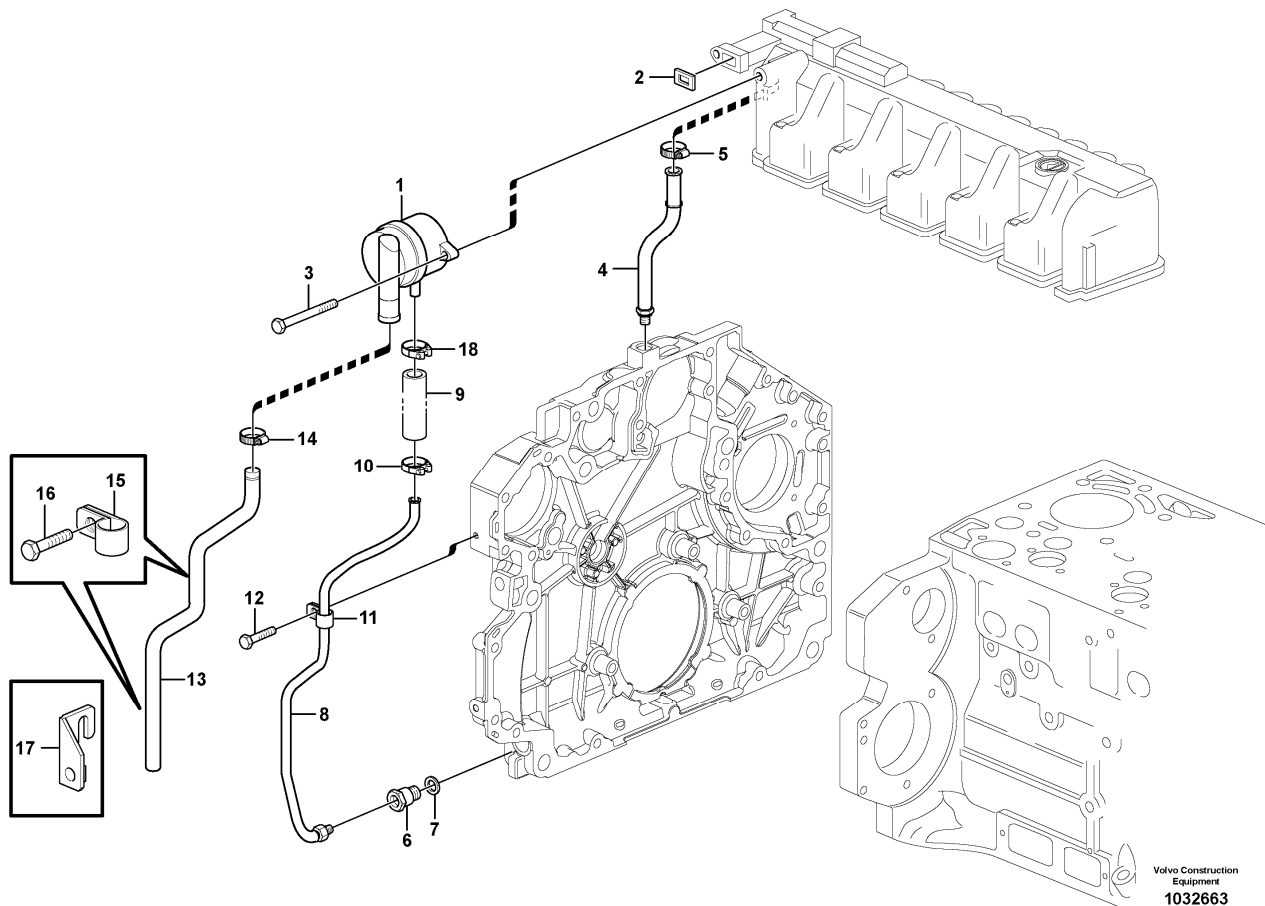

Date: 2014/2/24	Image id: 1032663	Catalogue: 20106	Model: L110F
Brand: Volvo	Serial: 3503-, 61501-, 70601-	Group/Section: 212/150	Title: Crankcase ventilation

Volvo Construction
Equipment
1032663

Section option	Kit	Option description
VOE11410961		Engine VOLVO D7ELBE3

Pos	Part	Q1	Q2	Q3	Q4	Q5	PS	Kit	Description	Option(s)	Remark
1	VOE20930510	1							Pressure regulator		
2	VOE21038626	1							•Gasket		
3	VOE20405504	2							Screw		
4	VOE20820967	1							Oil Line		
5	VOE20799673	1							Hose Clamp		
6	VOE20841133	1							Dtt Regulator		
7	VOE20460026	1							Sealing ring		
8	VOE20904725	1							Oil Line		
9	VOE20821091	1					NS		•Rubber hose		
10	VOE20405568	1							•Clip		
11	VOE20798831	1							•Clamp