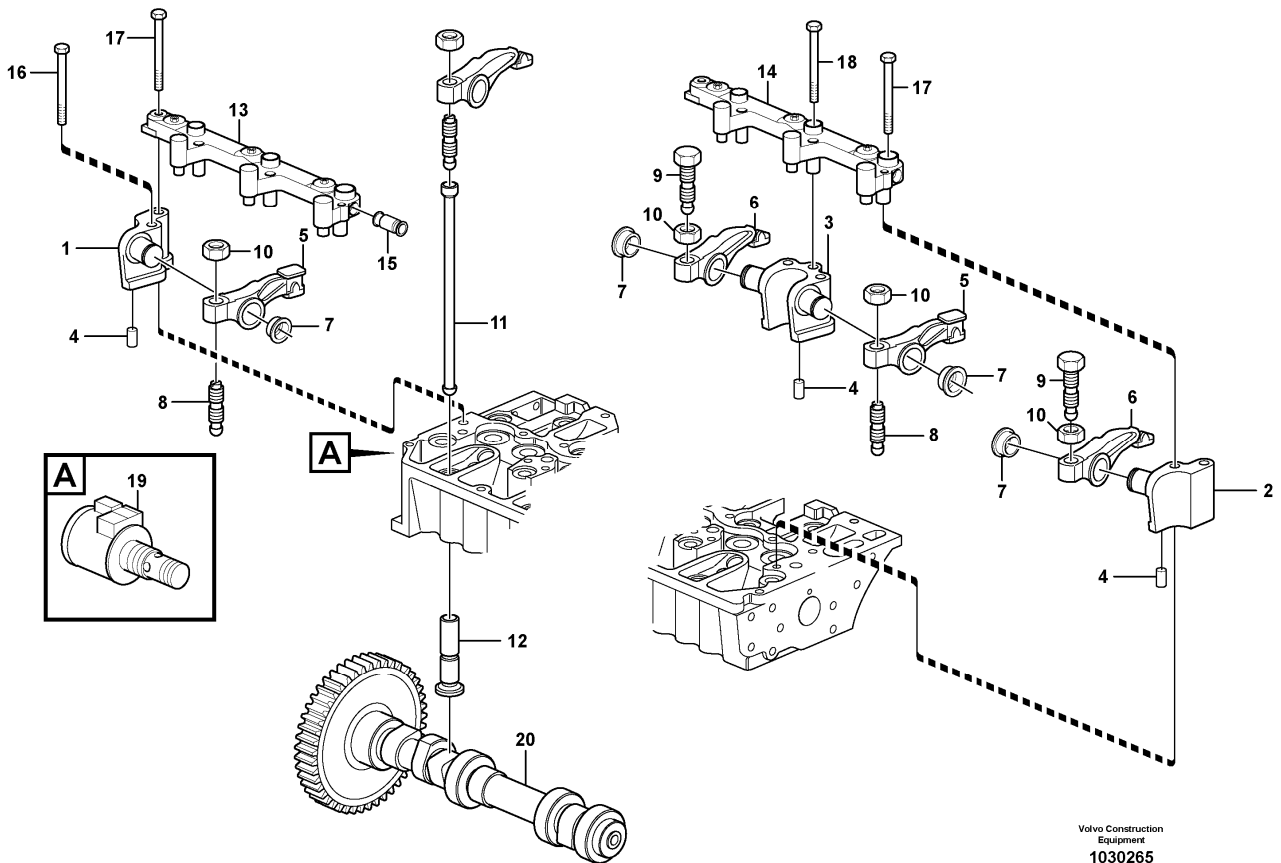

Date: 2014/2/24	Image id: 1030265	Catalogue: 20106	Model: L110F
Brand: Volvo	Serial: 3503-, 61501-, 70601-	Group/Section: 214/100	Title: Valve mechanism

Section option	Kit	Option description
VOE11410961		Engine VOLVO D7ELBE3

Pos	Part	Q1	Q2	Q3	Q4	Q5	PS	Kit	Description	Option(s)	Remark
1	VOE20794124	1							Bracket		(VOE21066484)
2	VOE20826696	1							Bracket		(VOE21066474)
3	VOE20793045	5							Bracket		(VOE21066482)
4	VOE20790837	7							Pin		
5	VOE20792878	6							Rocker Arm		
6	VOE21448926	6							Rocker arm		(VOE20792876)
7	VOE20794115	12							Retaining ring		
8	VOE20913851	6							Adjusting Screw		
9	VOE20816389	6							Adjusting Screw		
10	VOE11700373	12							Nut		
11	VOE20405534	12							Push rod