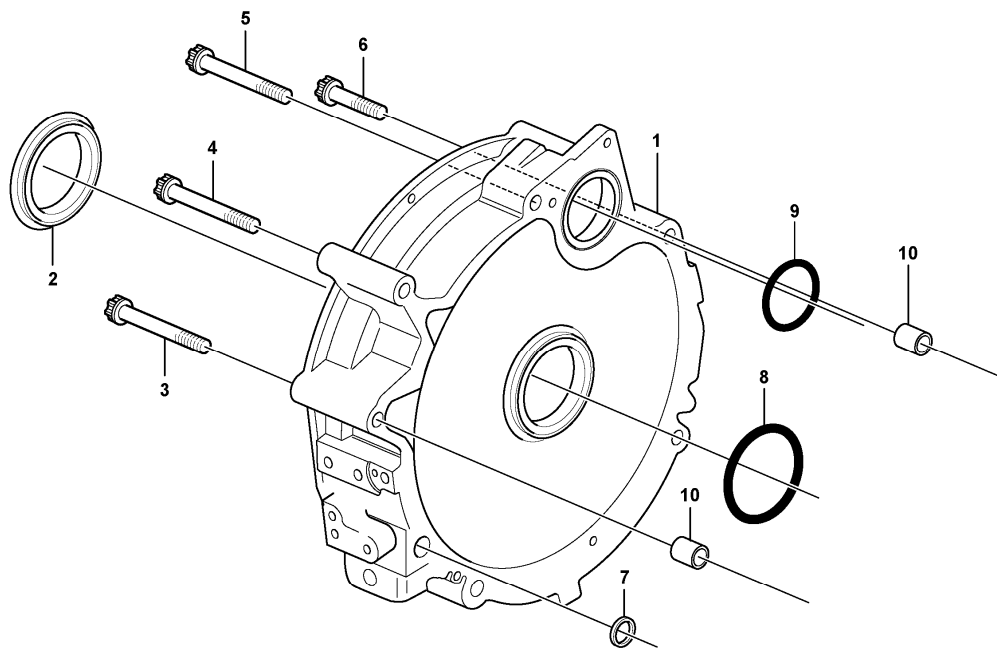

Date: 2014/2/24	Image id: 1033647	Catalogue: 20106	Model: L110F
Brand: Volvo	Serial: 3503-, 61501-, 70601-	Group/Section: 216/150	Title: Flywheel housing

Volvo Construction
Equipment
1033647

Section option	Kit	Option description
VOE11410961		Engine VOLVO D7ELBE3

Pos	Part	Q1	Q2	Q3	Q4	Q5	PS	Kit	Description	Option(s)	Remark
1	VOE20459988	1							Flywheel housing		
2	VOE20450784	1							•Labyrinth ring		
3	VOE20460792	1							Screw		
4	VOE20405715	1							Screw		
5	VOE20405710	3							Screw		
6	VOE20460792	1							Screw		
7	VOE20459993	4							O-ring		
8	VOE20450786	1							Sealing ring		
9	VOE20459994	1							Sealing ring		
10	VOE20585971	2							Bushing