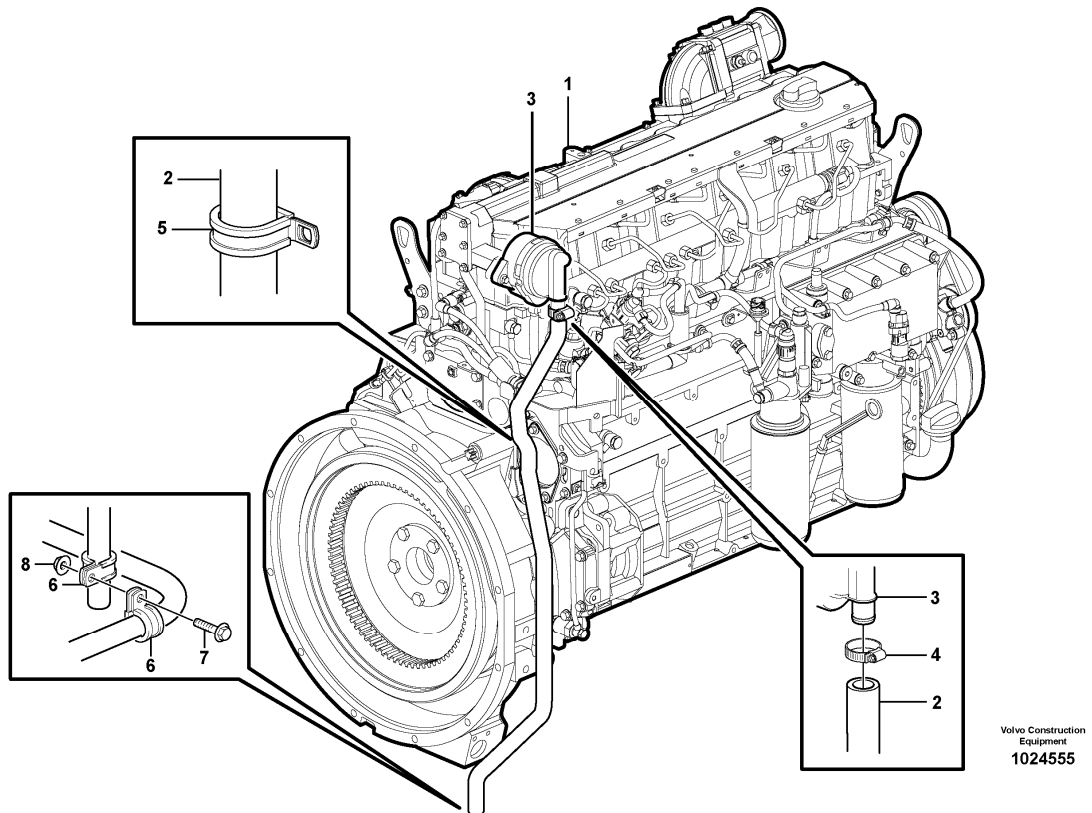

Date: 2014/2/24	Image id: 1024555	Catalogue: 20106	Model: L110F
Brand: Volvo	Serial: 3503-, 61501-, 70601-	Group/Section: 212/200	Title: Crankcase ventilation

Section option	Kit	Option description
VOE33381		Wheel Loader L110F

Pos	Part	Q1	Q2	Q3	Q4	Q5	PS	Kit	Description	Option(s)	Remark
1		1							Motor		See ref 210/100
2	VOE11445236	1							Hose		
3		1							Pressure Regulator		See ref 212/150
4	VOE13943474	1							Hose clamp		
5	VOE13949997	1							Clamp		
6	VOE13949997	2							Clamp		
7	VOE13946173	1							Screw		
8	VOE13945408	1							Nut