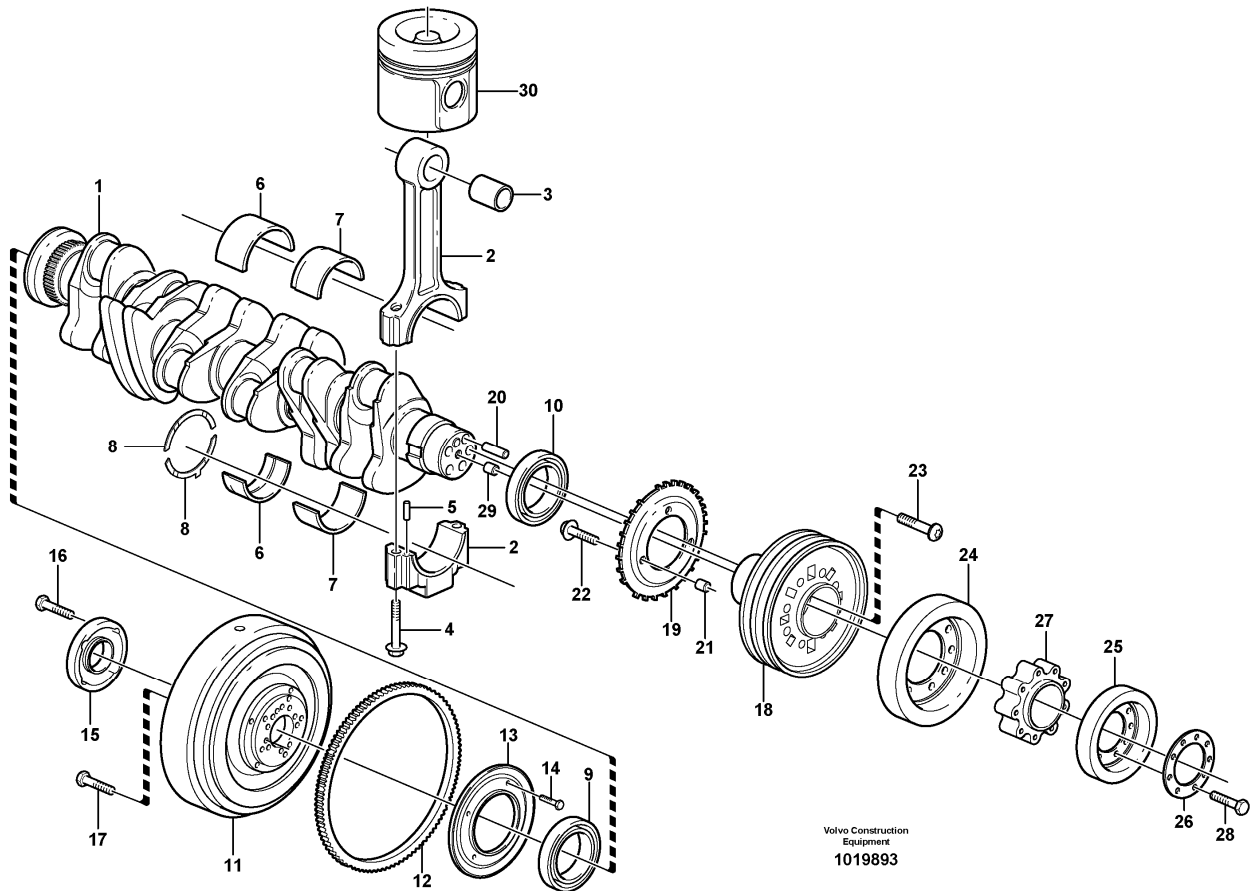

Date: 2014/2/24	Image id: 1019893	Catalogue: 20106	Model: L110F
Brand: Volvo	Serial: 3503-, 61501-, 70601-	Group/Section: 216/100	Title: Crankshaft and related parts

Section option	Kit	Option description
VOE11410961		Engine VOLVO D7ELBE3

Pos	Part	Q1	Q2	Q3	Q4	Q5	PS	Kit	Description	Option(s)	Remark
1	VOE21245957	1							Crankshaft		(VOE20875042)
2	VOE20585982	6							Connecting Rod		
3	VOE11700325	6							•Bushing		
4	VOE11700326	12							•Bolt		
5	VOE20459134	12							•Pin		
6	VOE21141948	7							Main bearing		(VOE20405516)STD = 85,00 MM
	VOE21234191	REQ							Main bearing		(VOE20405529)U SZ = 84,75 MM
	VOE20405541	REQ							Main bearing		U SZ = 84,50 MM
7	VOE20766790	6							Big-end Bearing		STD = 68,00 MM
	VOE20790423	REQ							Big-end Bearing		U SZ = 67,75 MM