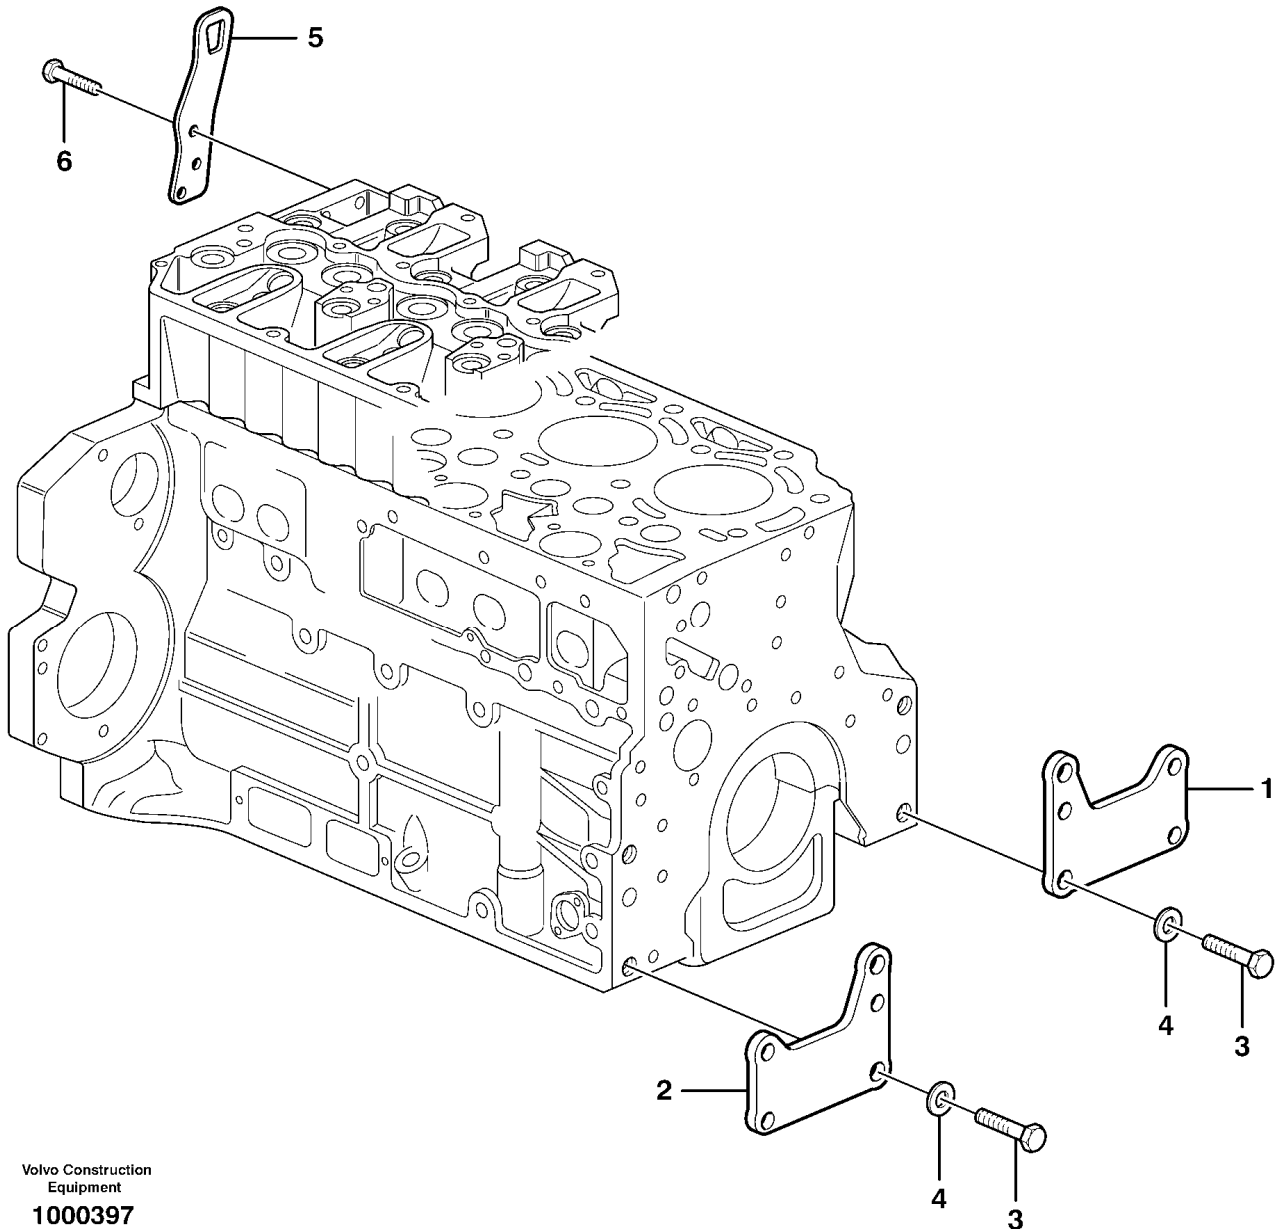

Date: 2014/2/24	Image id: 1000397	Catalogue: 20106	Model: L110F
Brand: Volvo	Serial: 3503-, 61501-, 70601-	Group/Section: 218/100	Title: Engine mounting

Volvo Construction
Equipment
1000397

Section option	Kit	Option description
VOE11410961		Engine VOLVO D7ELBE3

Pos	Part	Q1	Q2	Q3	Q4	Q5	PS	Kit	Description	Option(s)	Remark
1	VOE20723978	1							Bracket		See footnote 2280)
2	VOE20723984	1							Bracket		See footnote 2280)
3	VOE20535027	4							Screw