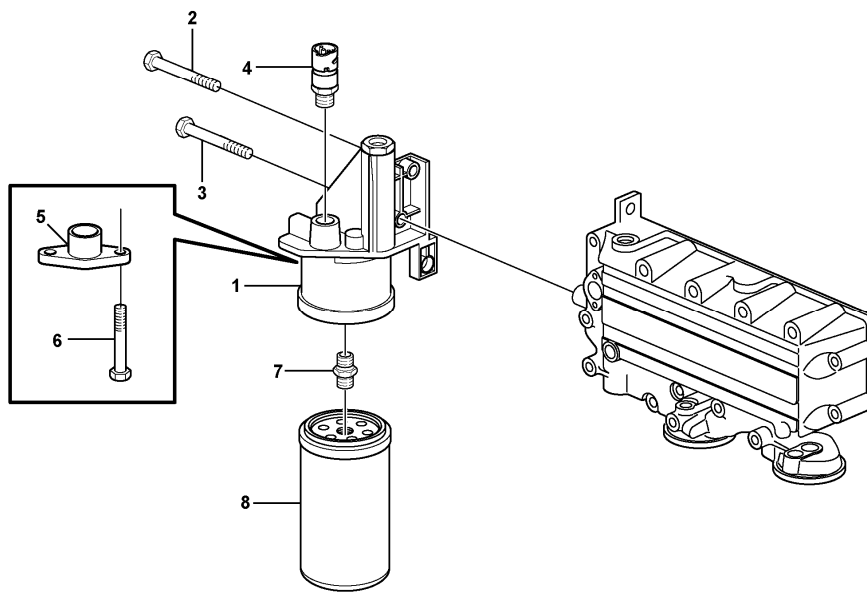

Thank you so much for reading

Date: 2014/2/24	Image id: 1019504	Catalogue: 20106	Model: L110F
Brand: Volvo	Serial: 3503-, 61501-, 70601-	Group/Section: 233/150	Title: Fuel filter

Volvo Construction
Equipment
1019504