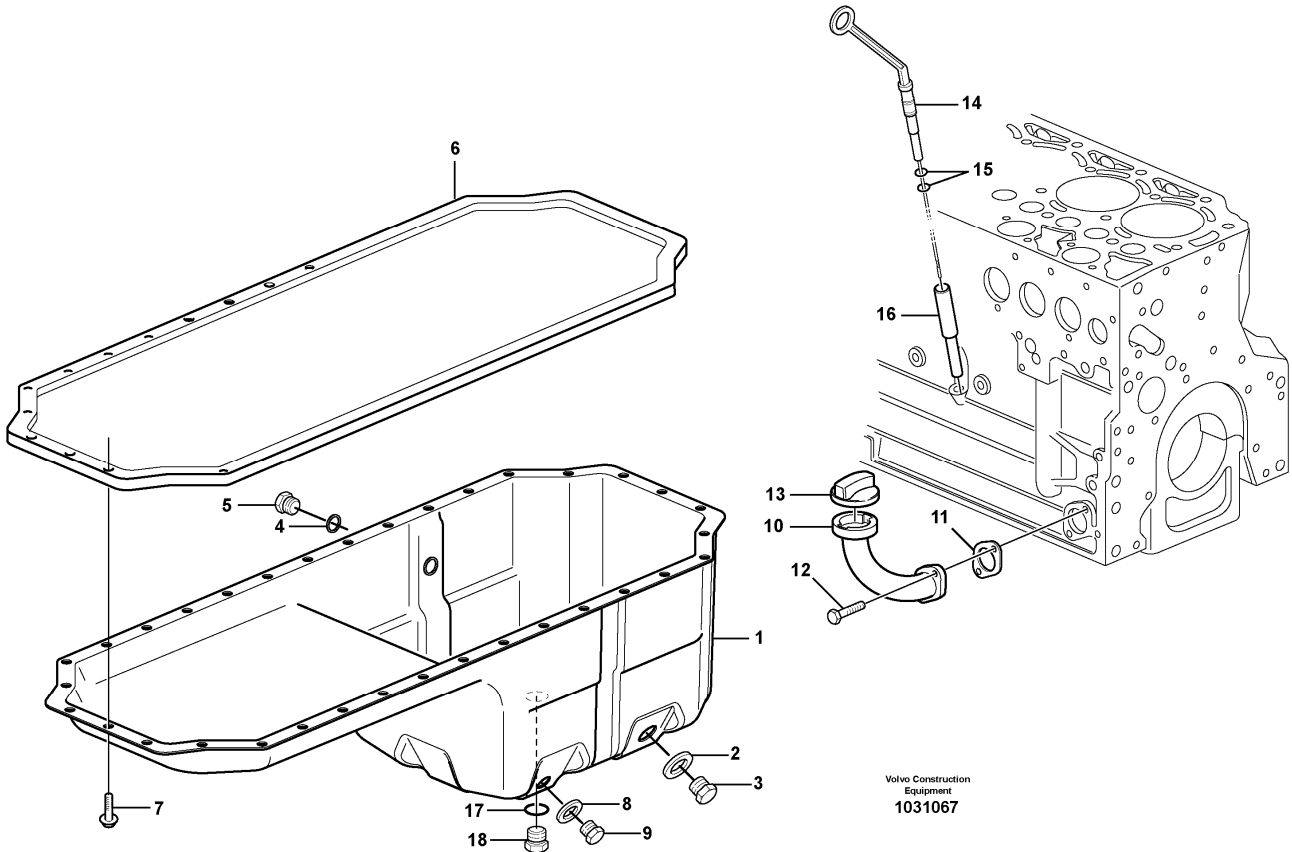

Date: 2014/2/24	Image id: 1031067	Catalogue: 20106	Model: L110F
Brand: Volvo	Serial: 3503-, 61501-, 70601-	Group/Section: 217/100	Title: Oil sump

Section option	Kit	Option description
VOE11410961		Engine VOLVO D7ELBE3

Pos	Part	Q1	Q2	Q3	Q4	Q5	PS	Kit	Description	Option(s)	Remark
1	VOE20814391	1							Oil Pan		(VOE21099578)
2	VOE20496256	1							•Gasket		
3	VOE20496257	1							•Plug		
4	VOE20460026	1							•Sealing ring		
5	VOE20460024	1							•Plug		
6	VOE20405915	1							Gasket		
7	VOE20405792	34							Screw		
8	VOE13947624	1							Plane gasket		
9	VOE20405506	1							Plug		
10	VOE20412347	1							Filler neck		
11	VOE20405825	1							Gasket