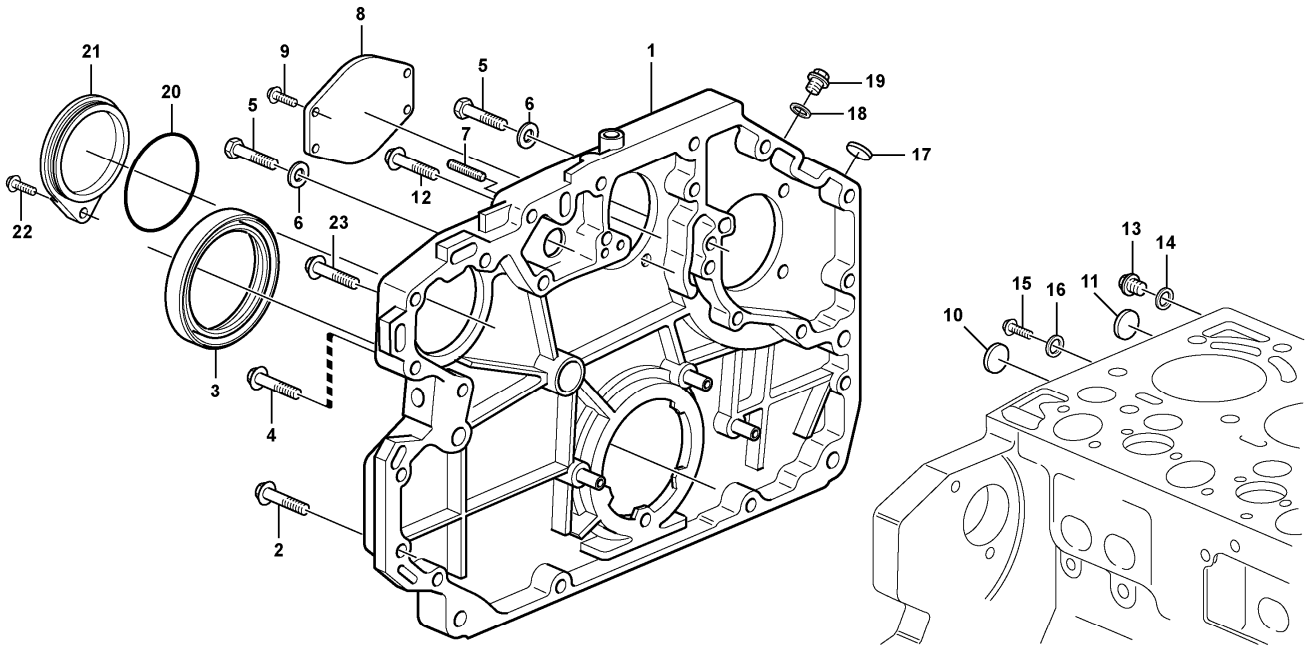

Date: 2014/2/24	Image id: 1019841	Catalogue: 20106	Model: L110F
Brand: Volvo	Serial: 3503-, 61501-, 70601-	Group/Section: 215/100	Title: Timing gear casing

Volvo Construction
Equipment
1019841

Section option	Kit	Option description
VOE11410961		Engine VOLVO D7ELBE3

Pos	Part	Q1	Q2	Q3	Q4	Q5	PS	Kit	Description	Option(s)	Remark
1	VOE20972356	1							Timing gear casing		
2	VOE20412324	12							Screw		
3	VOE20412286	1							Sealing ring		
4	VOE20405709	4							Screw		
5	VOE20534597	2							Screw		
6	VOE13955900	2							Washer		
7	VOE20450795	1							Set screw		
8	VOE20450799	1							Cover		
9	VOE20405709	4							Screw		
10	VOE20412745	1							Core plug		
11	VOE20490808	1							Cover