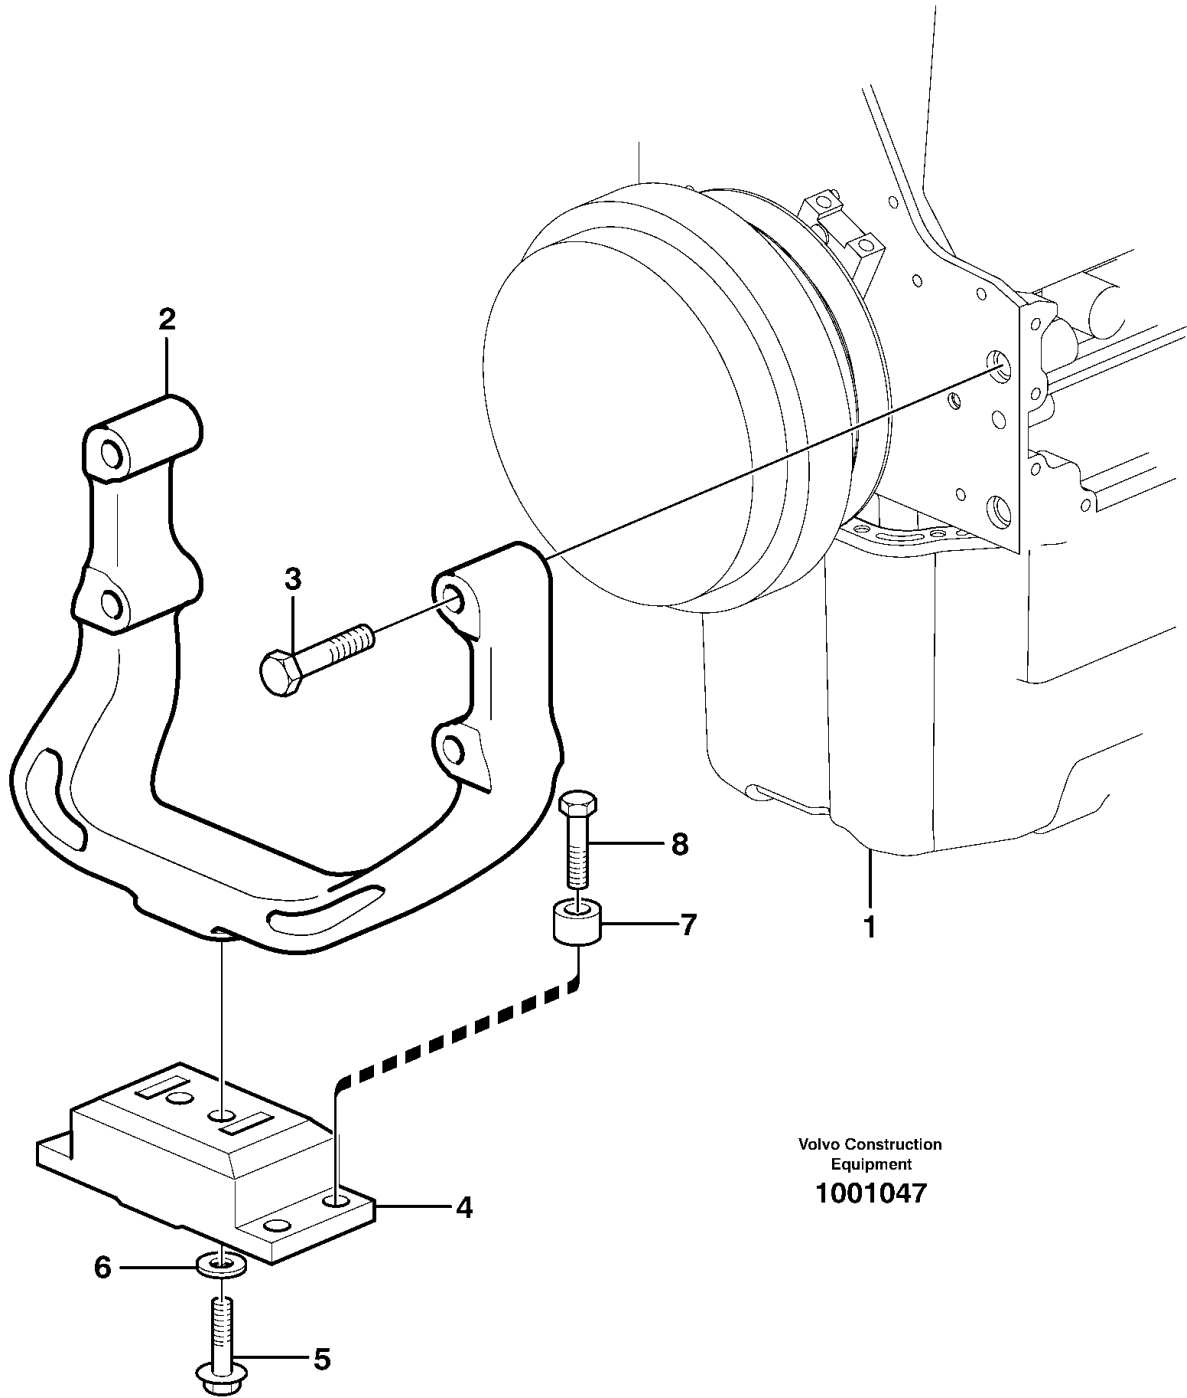

VOLVO

Construction Equipment

Date: 2014/2/24	Image id: 1001047	Catalogue: 20106	Model: L110F
Brand: Volvo	Serial: 3503-, 61501-, 70601-	Group/Section: 218/150	Title: Engine mounting

Volvo Construction
Equipment
1001047

Section option	Kit	Option description
VOE33381		Wheel Loader L110F