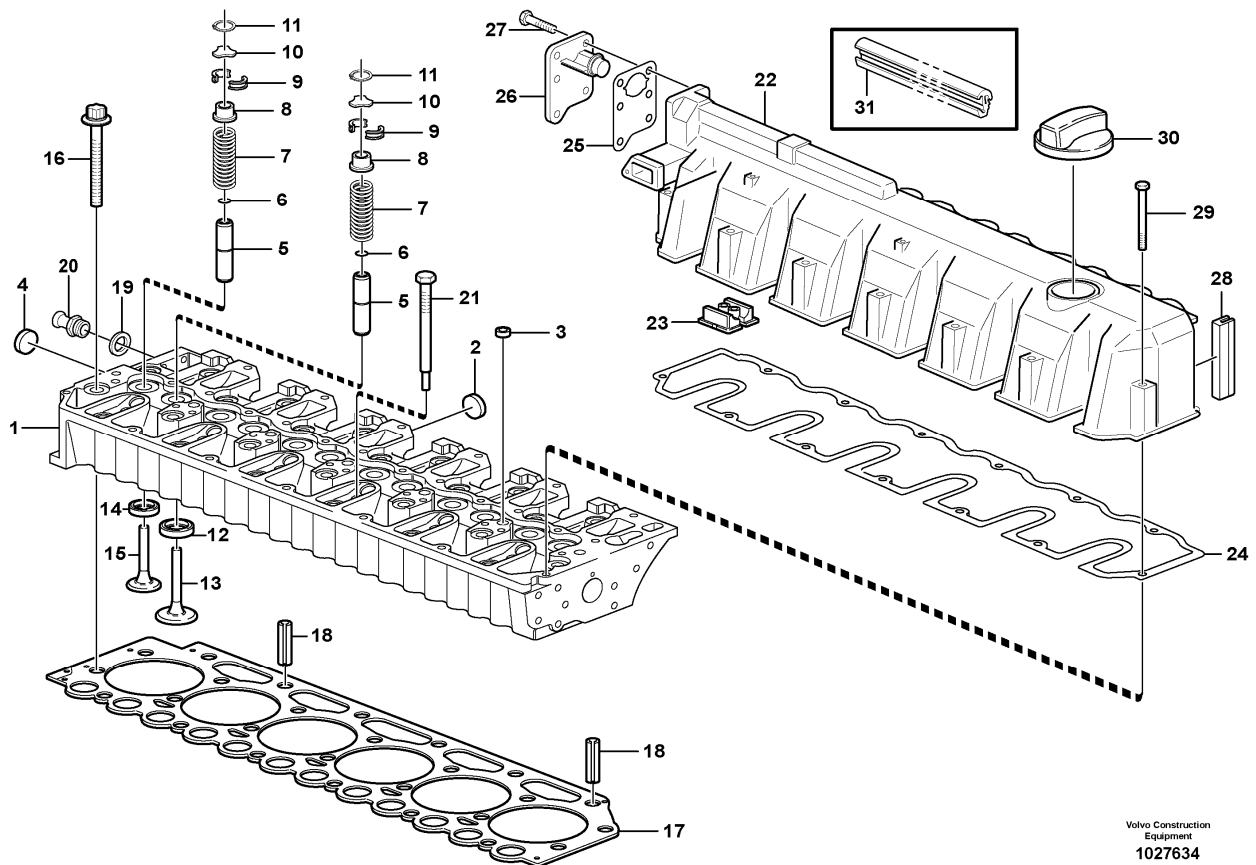

Date: 2014/2/24	Image id: 1027634	Catalogue: 20106	Model: L110F
Brand: Volvo	Serial: 3503-, 61501-, 70601-	Group/Section: 211/100	Title: Cylinder head

Volvo Construction
Equipment
1027634

Section option	Kit	Option description
VOE11410961		Engine VOLVO D7ELBE3

Pos	Part	Q1	Q2	Q3	Q4	Q5	PS	Kit	Description	Option(s)	Remark
1	VOE20799762	1							Cylinder head		
2	VOE20799722	5							•Plug		
3	VOE20412733	5							•Core plug		
4	VOE20914266	2							•Core Plug		
5	VOE20405897	12							•Valve guide		
6	VOE11700348	12							•O-ring		
7	VOE11700347	12							•Valve spring		
8	VOE20847155	12							•Retainer		
9	VOE11700345	24							•Valve sleeve		
10	VOE20840807	12							•Thrust Washer		
11	VOE20840772	12							•Snap Ring