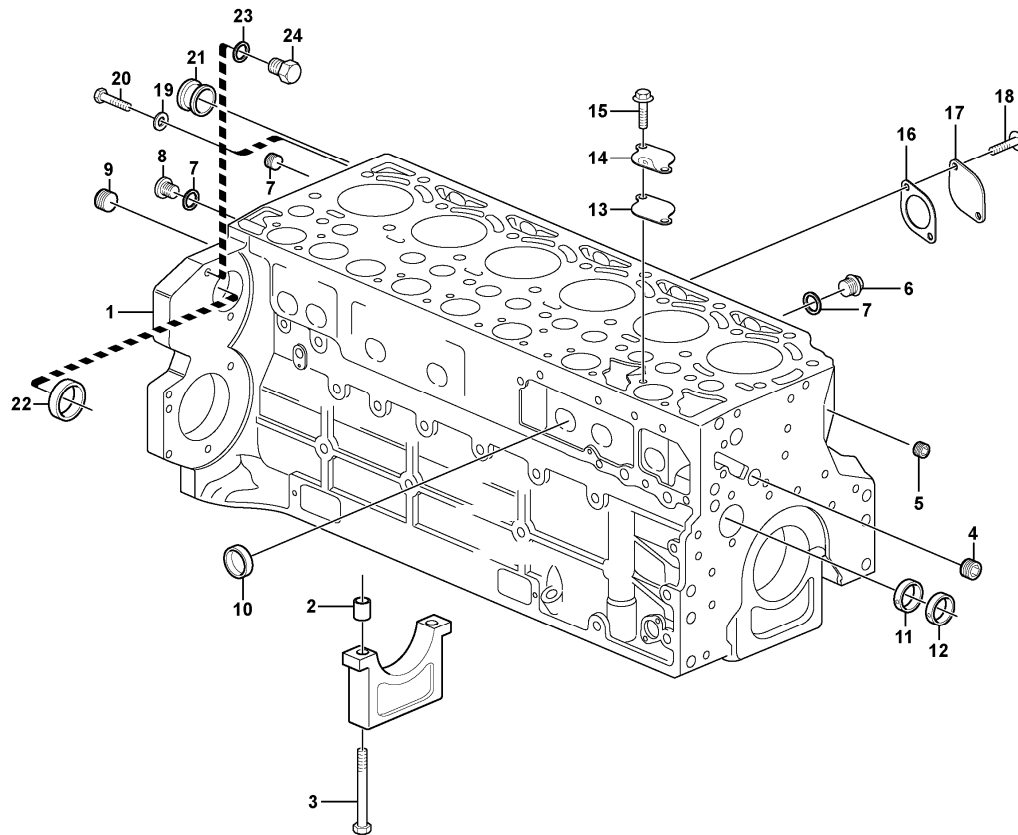

Date: 2014/2/24	Image id: 1056314	Catalogue: 20106	Model: L110F
Brand: Volvo	Serial: 3503-, 61501-, 70601-	Group/Section: 212/100	Title: Cylinder block

Volvo Construction
Equipment
1056314

Section option	Kit	Option description
VOE11410961		Engine VOLVO D7ELBE3

Pos	Part	Q1	Q2	Q3	Q4	Q5	PS	Kit	Description	Option(s)	Remark
1	VOE20851922	1							Crankcase		
2	VOE11700278	14							•Bushing		
3	VOE20405583	14							•Bolt		
4	VOE20405719	1							•Plug		
5	VOE20508600	2							•Plug		
6	VOE20405716	2							•Plug		
7	VOE13969011	3							•Gasket		
8	VOE945065	1							•Plug		
9	VOE20785813	1							•Plug		(VOE20508605)
10	VOE20405721	10							•Core plug		
11	VOE11700285	1							•Bearing bushing