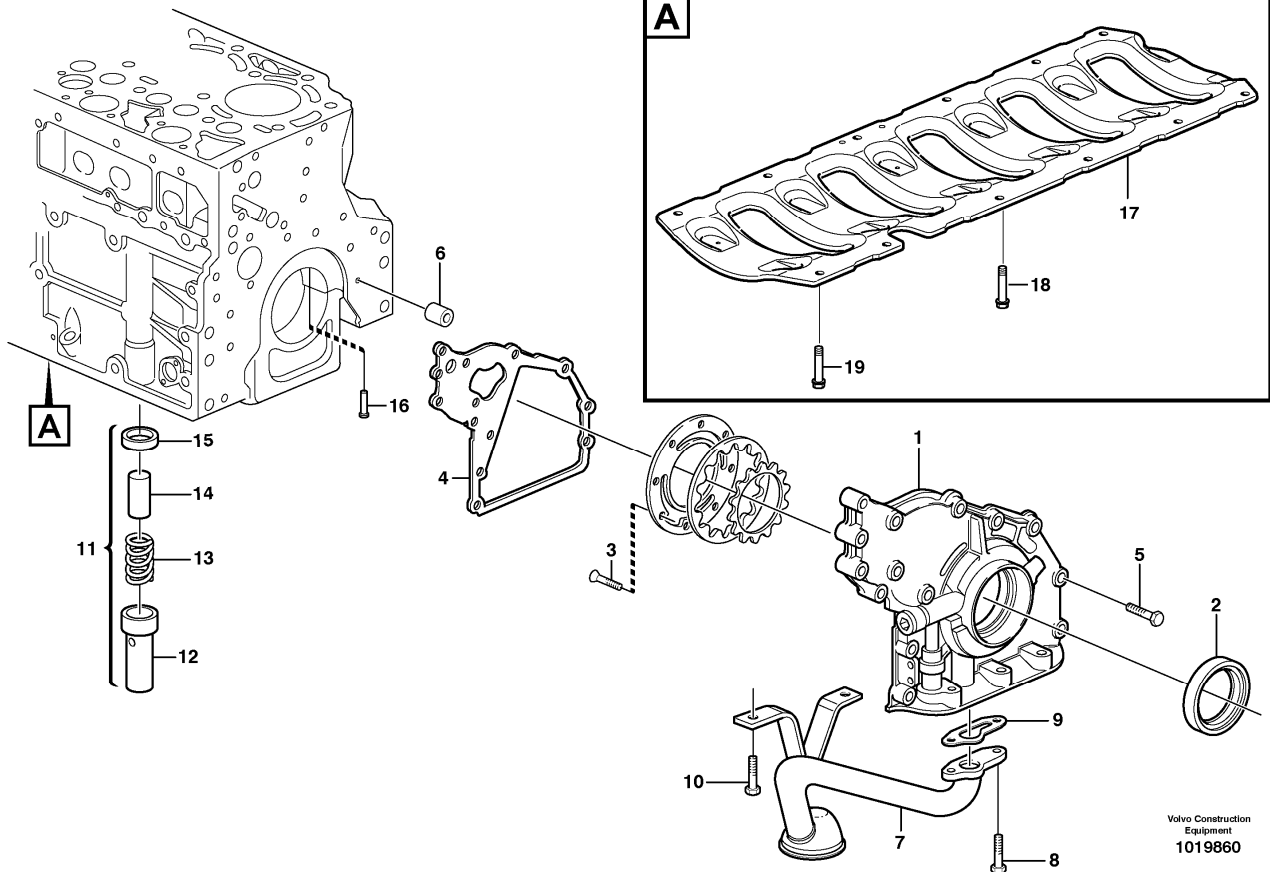

Date: 2014/2/24	Image id: 1019860	Catalogue: 20106	Model: L110F
Brand: Volvo	Serial: 3503-, 61501-, 70601-	Group/Section: 221/100	Title: Lubricating oil system

Volvo Construction
Equipment
1019860

Section option	Kit	Option description
VOE11410961		Engine VOLVO D7ELBE3

Pos	Part	Q1	Q2	Q3	Q4	Q5	PS	Kit	Description	Option(s)	Remark
1	VOE20875082	1							Service cover		
2	VOE20412568	1							•Sealing ring		
3	VOE20451738	1							•Screw		
4	VOE20742661	1							Gasket		
5	VOE20412324	14							Screw		
6	VOE20405603	1							Spring pin		
7	VOE20570070	1							Suction pipe		
8	VOE13949578	2							Screw		
9	VOE20405888	1							Gasket		
10	VOE13949578	2							Screw		
11	VOE11700271	1							Delivery valve