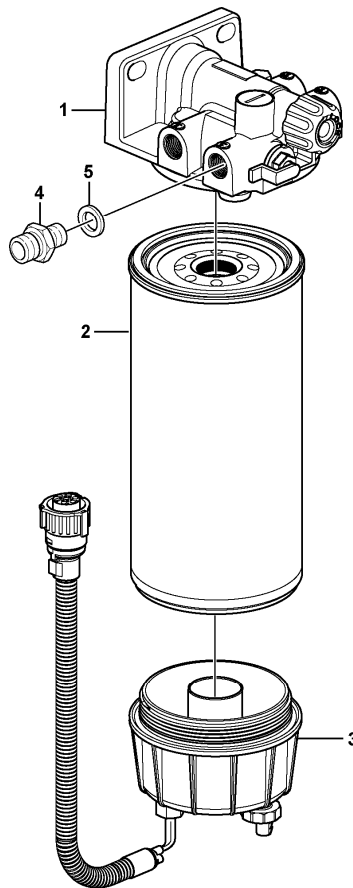

Date: 2014/2/24	Image id: 1053002	Catalogue: 20106	Model: L110F
Brand: Volvo	Serial: 3503-, 61501-, 70601-	Group/Section: 233/200	Title: Water separator 33381, 83213, 84867

Volvo Construction
Equipment
1053002

Section option	Kit	Option description
VOE33381		Wheel Loader L110F
VOE83213		Water separator with heater
VOE84867	VOE15145248	Fuel filter

Q1-Q5	Option	Option description	
Q1 33381	VOE33381	Wheel Loader L110F	
Q2 83213	VOE83213	Water separator with heater	
Q3 84867	VOE84867	Fuel filter	

Pos	Part	Q1	Q2	Q3	Q4	Q5	PS	Kit	Description	Option(s)	Remark
	VOE11110709	1							Water separator		
	VOE11110791		1						Water separator		
1	VOE11110708	1					NS		•Filter Housing		
1	VOE11110702		1				OP		•Filter housing