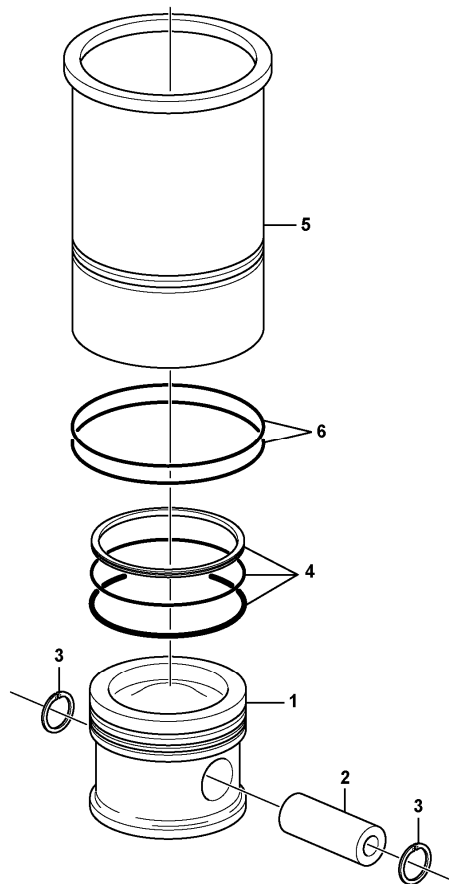

Date: 2014/2/24	Image id: 1019005	Catalogue: 20106	Model: L110F
Brand: Volvo	Serial: 3503-, 61501-, 70601-	Group/Section: 213/100	Title: Cylinder liner and piston

Volvo Construction
Equipment
1019005

Section option	Kit	Option description
VOE11410961		Engine VOLVO D7ELBE3

Pos	Part	Q1	Q2	Q3	Q4	Q5	PS	Kit	Description	Option(s)	Remark
	VOE20865990	6							Cyl Liner Kit		
1		6					NS		•Piston		
2	VOE20405577	6							••Gudgeon pin		
3	VOE20405576	12							••Retaining ring		
4	VOE21299547	6							••Piston ring kit		(VOE20450775)
5		6					NS		•Cylinder Liner		
6	VOE20412762	12							••O-ring