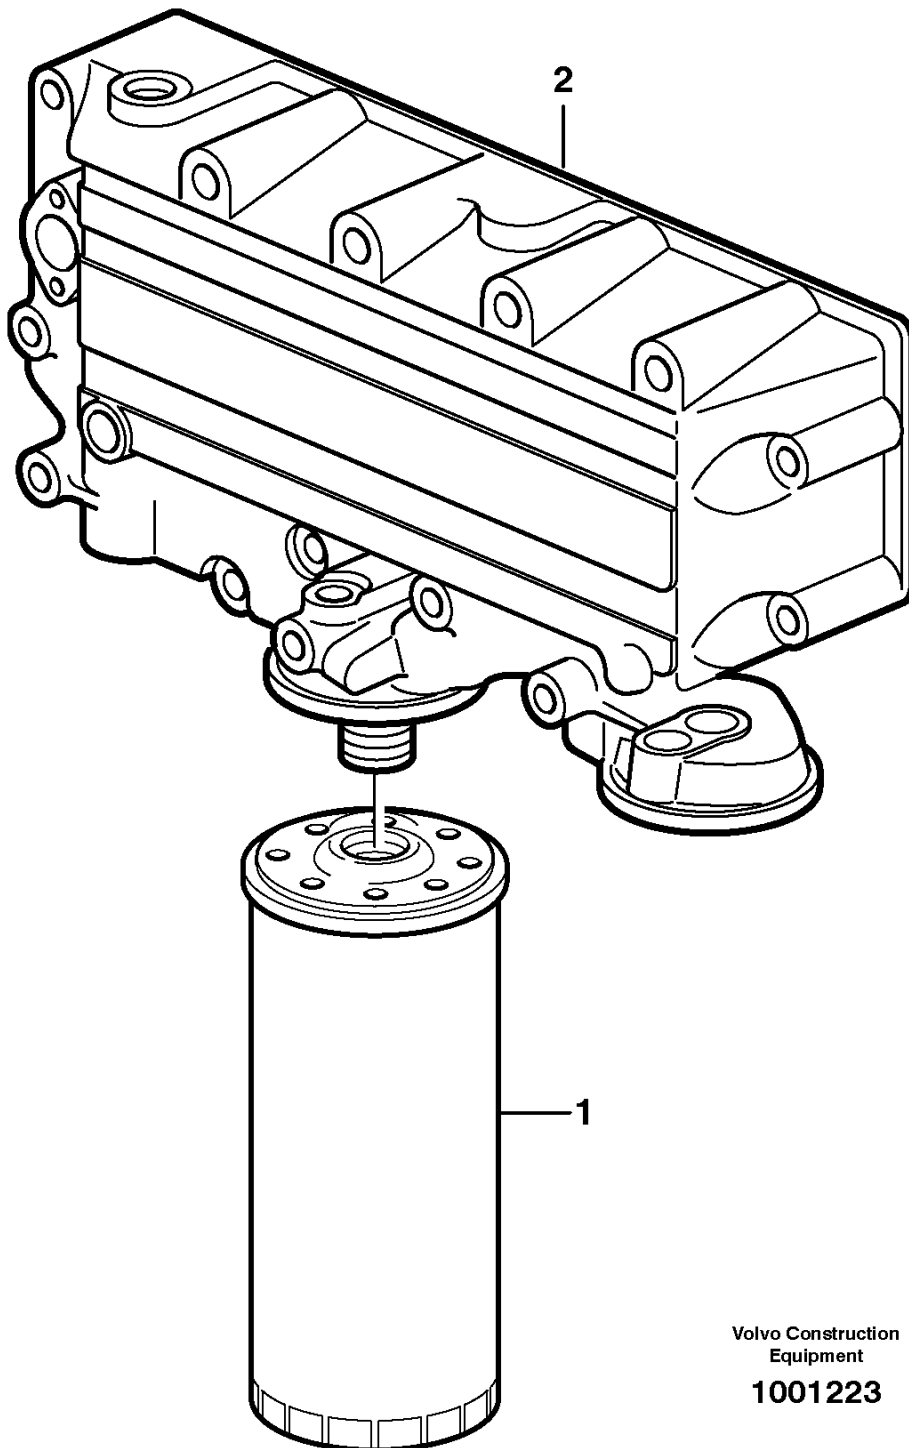

VOLVO

Construction Equipment

Date: 2014/2/24	Image id: 1001223	Catalogue: 20106	Model: L110F
Brand: Volvo	Serial: 3503-, 61501-, 70601-	Group/Section: 222/100	Title: Oil filter

Volvo Construction
Equipment
1001223

Section option	Kit	Option description