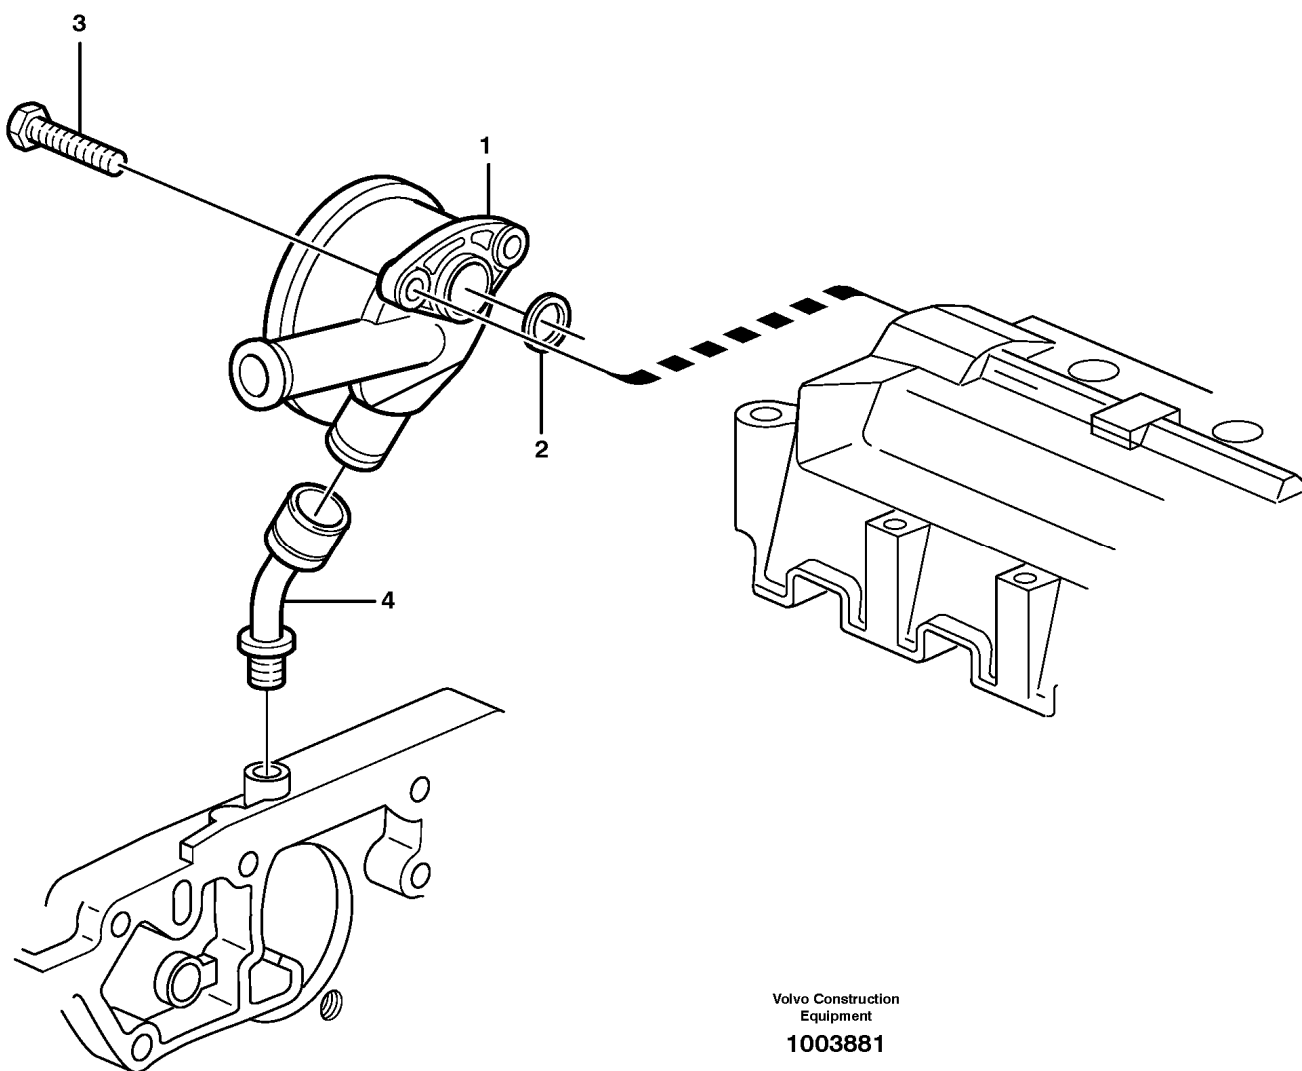

Date: 2014/2/19	Image id: 1003881	Catalogue: 20007	Model: L90E
Brand: Volvo	Serial: 20001-22957, 66001-67953, 70801-71269	Group/Section: 212/150	Title: Crankcase ventilation

Section option	Kit	Option description
VOE11172408		Engine VOLVO D6D LAE2

Pos	Part	Q1	Q2	Q3	Q4	Q5	PS	Kit	Description	Option(s)	Remark
1	VOE20459252	1					SS		Press Regulator		
2	VOE20405627	1							Gasket		
3	VOE20450728	2							Bolt		(VOE20497047)
4	VOE20405938	1							Connector