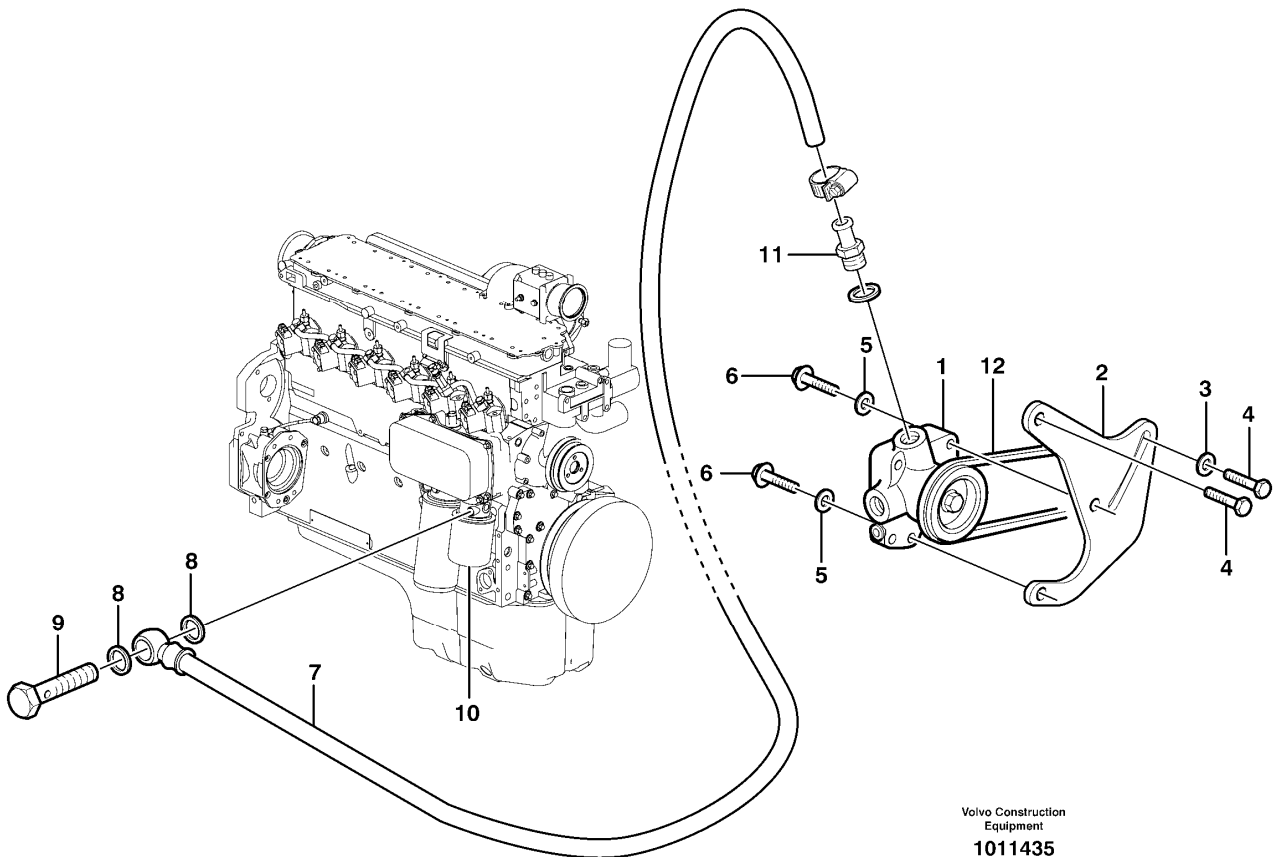

Date: 2014/2/19	Image id: 1011435	Catalogue: 20007	Model: L90E
Brand: Volvo	Serial: 20001-22957, 66001-67953, 70801-71269	Group/Section: 233/100	Title: Fuel pump

Volvo Construction
Equipment
1011435

Section option	Kit	Option description
VOE11172408		Engine VOLVO D6D LAE2

Pos	Part	Q1	Q2	Q3	Q4	Q5	PS	Kit	Description	Option(s)	Remark
1	VOE20497044	1							Fuel pump		
2	VOE20880927	1							Bracket		(VOE20460032)ENG - 01099408
2	VOE20880927	1							Bracket		ENG 01099409 -
3	VOE20405734	1							Washer		
4	VOE20441860	2							Screw		(VOE20498595)
5	VOE20460063	2							Spring washer		
6	VOE13949578	2							Screw		
7	VOE20460044	1							Fuel pipe		
8	VOE976929	2							Gasket