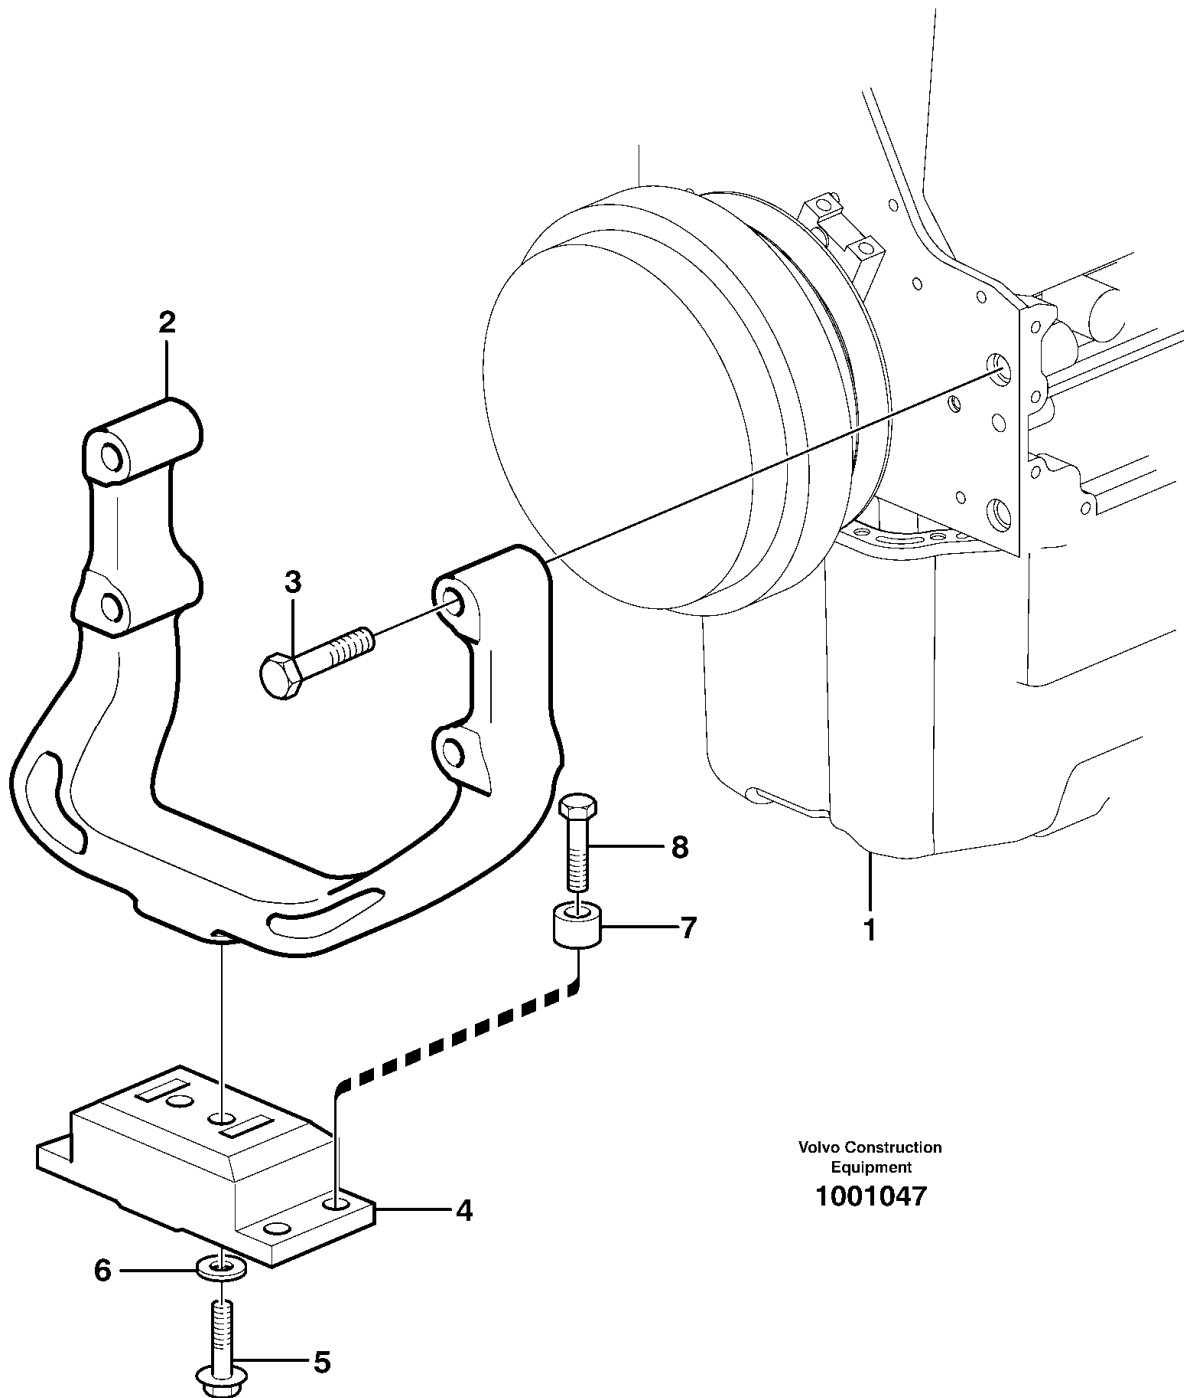

VOLVO

Construction Equipment

Date: 2014/2/19	Image id: 1001047	Catalogue: 20007	Model: L90E
Brand: Volvo	Serial: 20001-22957, 66001-67953, 70801-71269	Group/Section: 218/100	Title: Engine mounting STD, OPEN ROPS

Volvo Construction
Equipment
1001047

Section option	Kit	Option description
VOE33278		Wheel Loader