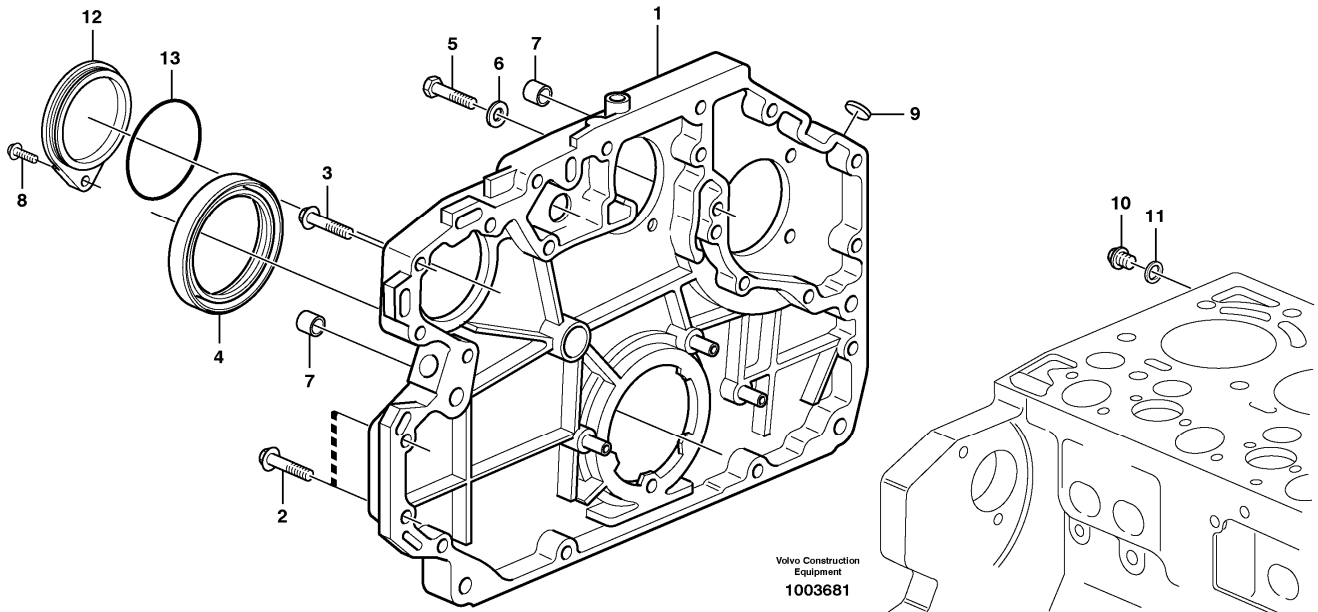

Date: 2014/2/19	Image id: 1003681	Catalogue: 20007	Model: L90E
Brand: Volvo	Serial: 20001-22957, 66001-67953, 70801-71269	Group/Section: 215/100	Title: Timing gear casing and gears

Section option	Kit	Option description
VOE11172408		Engine VOLVO D6D LAE2

Pos	Part	Q1	Q2	Q3	Q4	Q5	PS	Kit	Description	Option(s)	Remark
1	VOE20918119	1							Tmg Gear Casing		
2	VOE20412324	12							Screw		
3	VOE20450801	3							Screw		
4	VOE20929860	1							Crankshaft Seal		
5	VOE20405653	2					SS		Screw		E PROD
6	VOE13955900	2							Washer		E PROD
7	VOE20405646	2							Bushing		ENG - 920347
7	VOE20585971	2							Bushing		ENG 920348 -
8	VOE20405672	1							Screw		
9	VOE20405605	1							Cover		
10	VOE960630	2							Plug		
11	VOE13947621	2							Plane gasket		
12	VOE20405740	1							Cover		(VOE20459901)
13	VOE20405652	1							Sealing ring