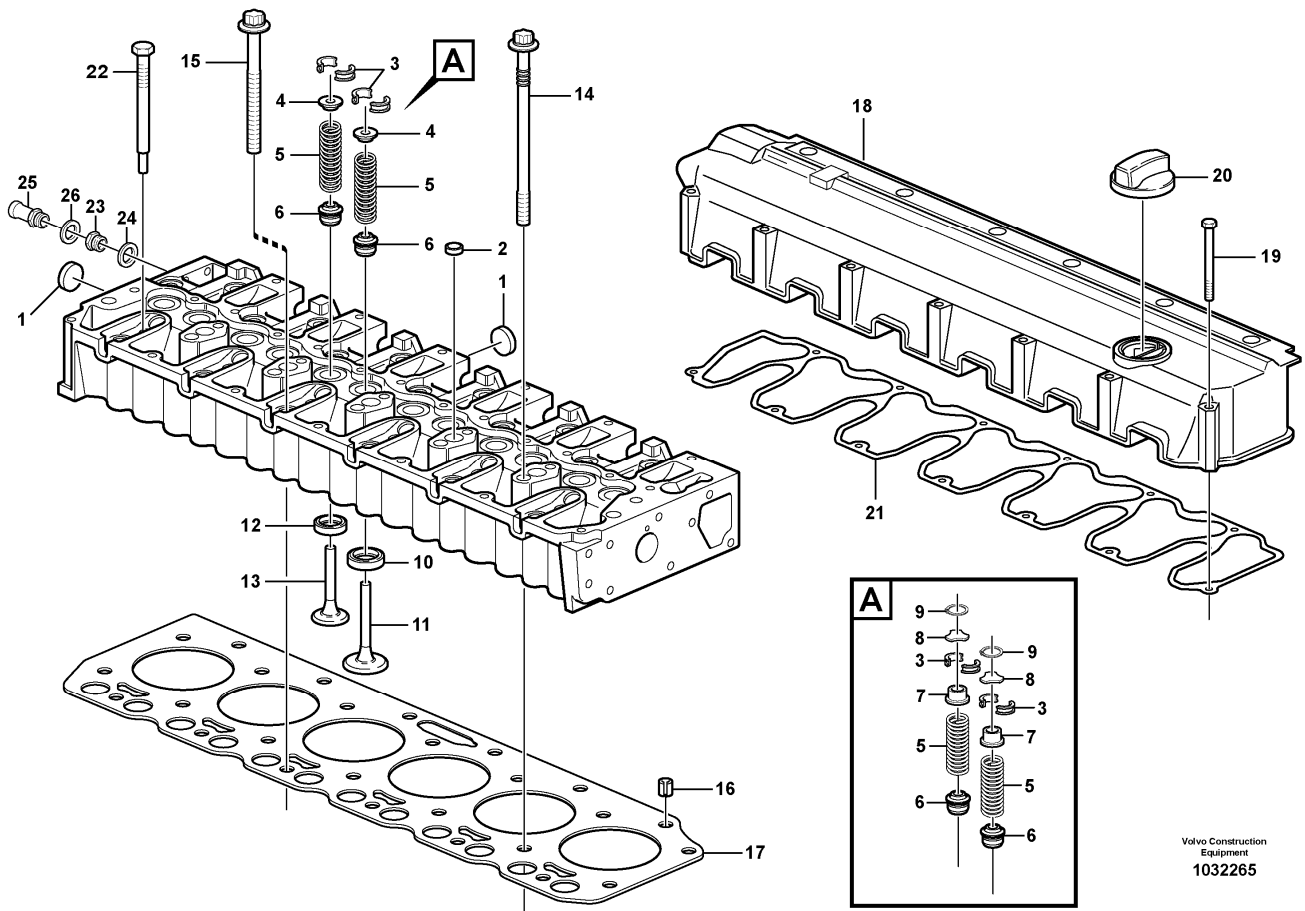

Date: 2014/2/19	Image id: 1032265	Catalogue: 20007	Model: L90E
Brand: Volvo	Serial: 20001-22957, 66001-67953, 70801-71269	Group/Section: 211/100	Title: Cylinder head

Volvo Construction
Equipment
1032265

Section option	Kit	Option description
VOE11172408		Engine VOLVO D6D LAE2

Pos	Part	Q1	Q2	Q3	Q4	Q5	PS	Kit	Description	Option(s)	Remark
	VOE20747867	1							Cylinder head		(VOE20498711)ENG - 01031803
	VOE20747867	1							Cylinder head		ENG 1031804 - 2006/01
	VOE21055823	1							Cylinder head		ENG 2006/02 -
1	VOE20412745	5							•Core plug		
2	VOE20412733	5							•Core plug		
3	VOE20459857	24							•Valve sleeve		
4	VOE20535037	12							•Washer		ENG - 2006/01
5	VOE20459851	12							•Valve spring		
6	VOE20459855	12							•Valve seal