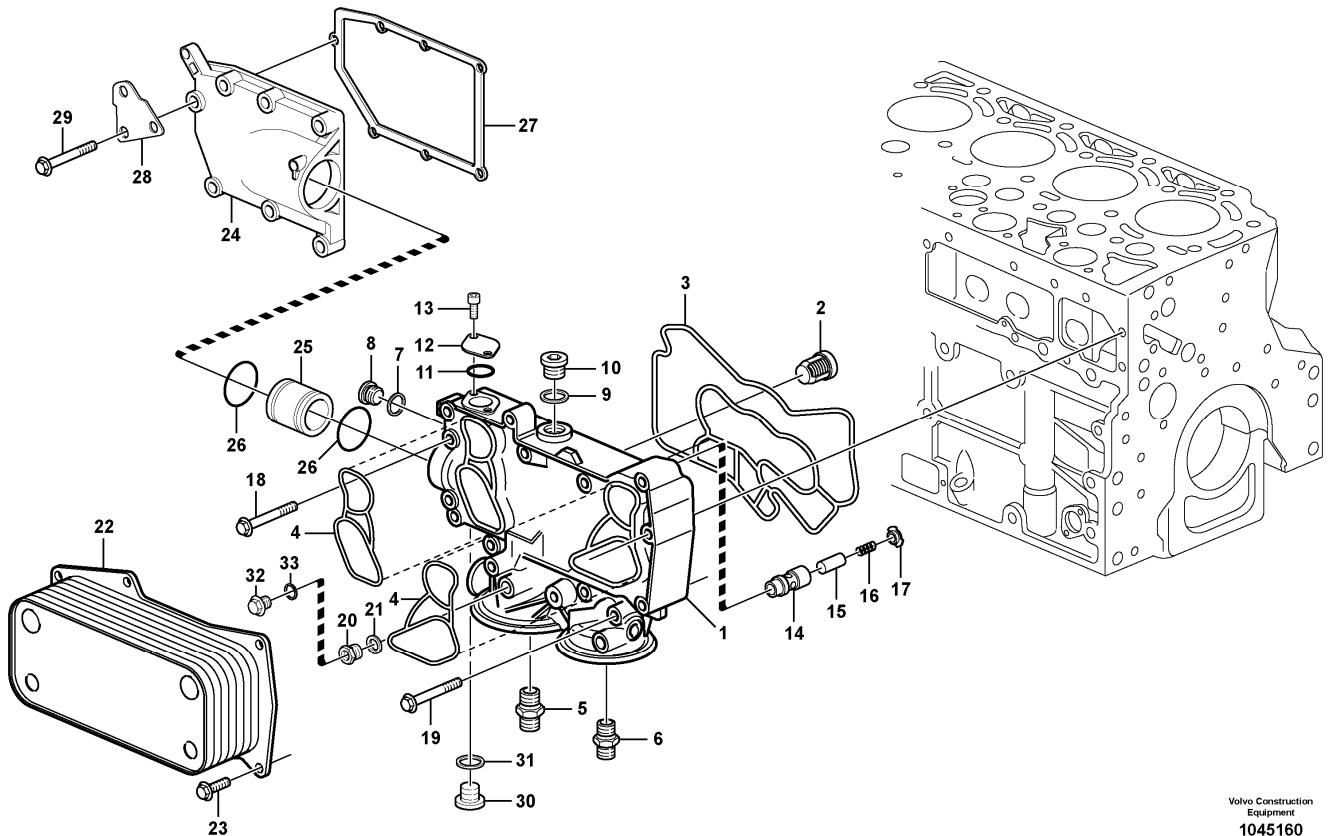

Date: 2014/2/19	Image id: 1045160	Catalogue: 20007	Model: L90E
Brand: Volvo	Serial: 20001-22957, 66001-67953, 70801-71269	Group/Section: 223/100	Title: Oil cooler

Volvo Construction
Equipment
1045160

Section option	Kit	Option description
VOE11172408		Engine VOLVO D6D LAE2

Pos	Part	Q1	Q2	Q3	Q4	Q5	PS	Kit	Description	Option(s)	Remark
1	VOE21099784	1							Oil cooler		
2	VOE20459204	1							•Valve		
3	VOE20459203	1							•Gasket		
4	VOE20459202	2							•Gasket		
5	VOE20459201	1							•Nipple		
6	VOE20459200	1							•Nipple		
7	VOE13947622	1							•Plane gasket		
8	VOE20502245	1							•Screw plug		
9	VOE13947628	1							•Plane gasket		
10	VOE20459195	1							•Plug