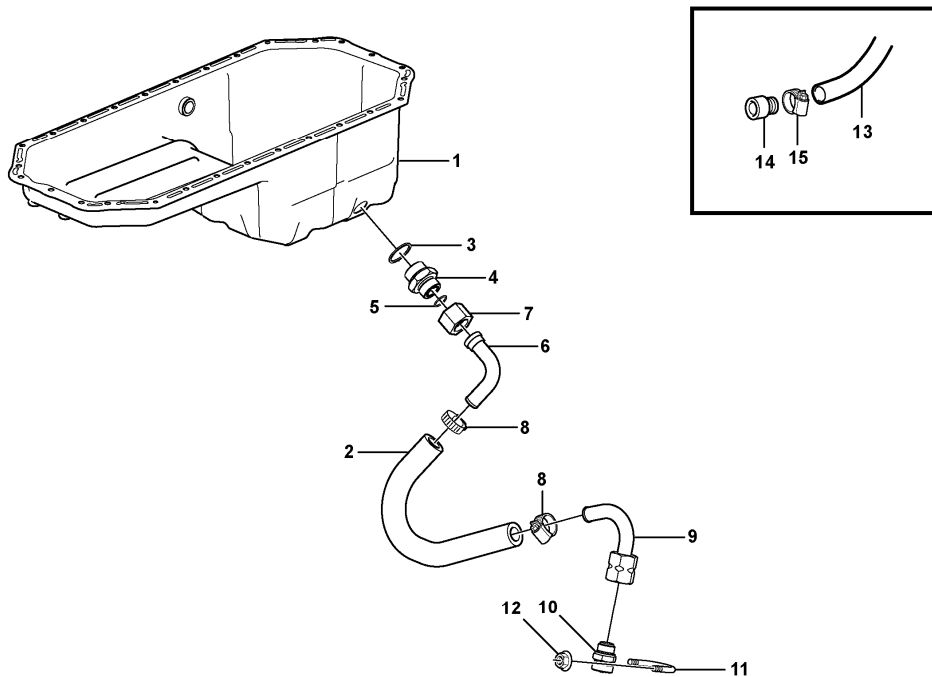

Date: 2014/2/19	Image id: 1019351	Catalogue: 20007	Model: L90E
Brand: Volvo	Serial: 20001-22957, 66001-67953, 70801-71269	Group/Section: 217/150	Title: Drain line, oil sump STD, OPEN ROPS

Volvo Construction
Equipment
1019351

Section option	Kit	Option description
VOE33278		Wheel Loader
VOE33286		Wheel loader L90E OPEN ROPS

Pos	Part	Q1	Q2	Q3	Q4	Q5	PS	Kit	Description	Option(s)	Remark
1		1							Oil Pan		See ref 217/100
2	VOE990769	REQ					SE		Hose		L = 490 MM
3	VOE13947630	1							Gasket		
4	VOE11163064	1							Nipple		
5	VOE981289	1							O-ring		
6	VOE11410190	1							Drain tube		
7	VOE13933877	1							Fitting nut		
8	VOE943473	2							Hose clamp		
9	VOE11173508	1							Drain tube