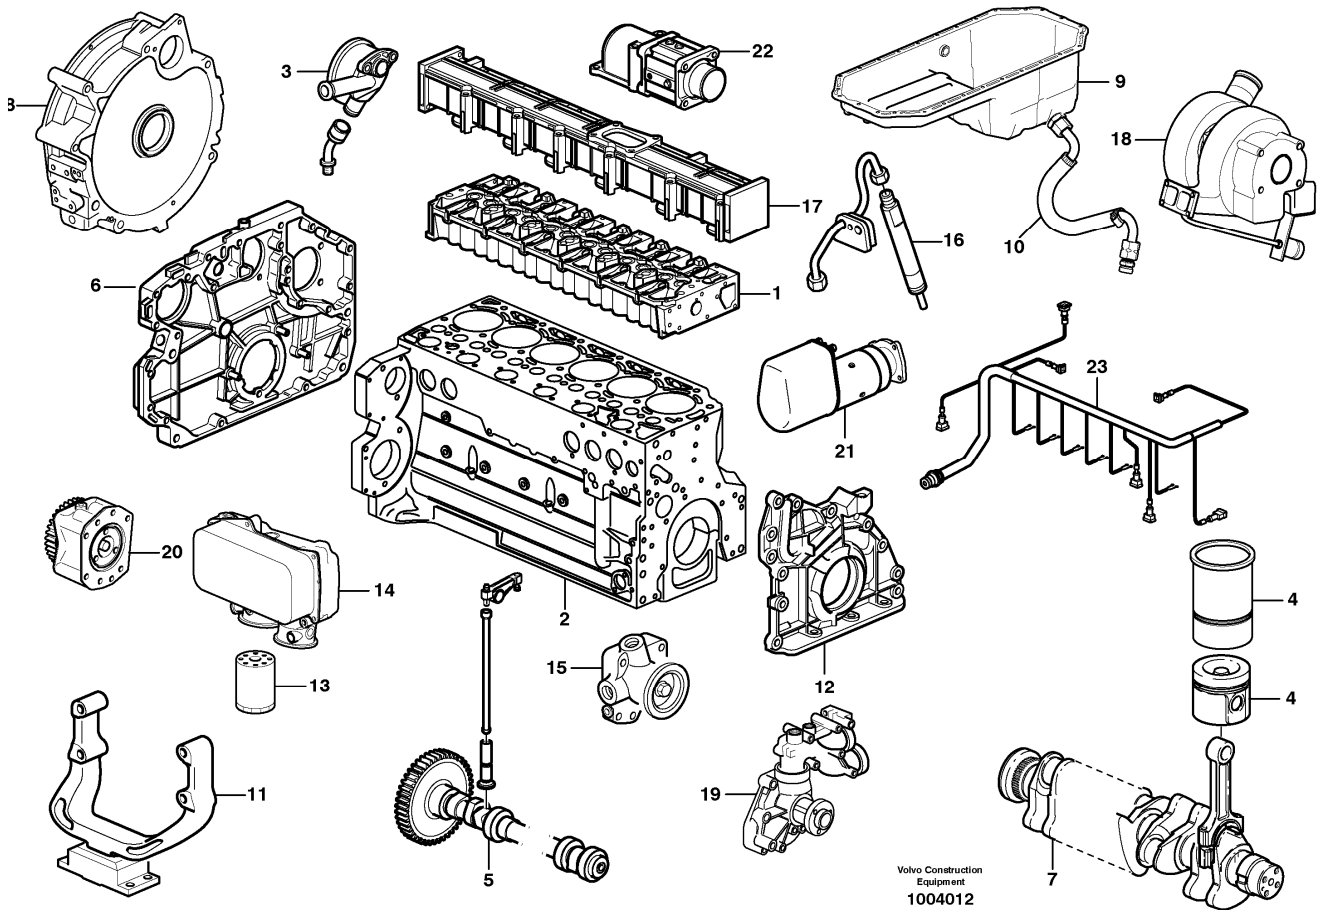

Date: 2014/2/19	Image id: 1004012	Catalogue: 20007	Model: L90E
Brand: Volvo	Serial: 20001-22957, 66001-67953, 70801-71269	Group/Section: 210/100	Title: Engine

Section option	Kit	Option description
VOE11172408		Engine VOLVO D6D LAE2

Construction Equipment

Date: 2014/2/19	Image id: 1001047	Catalogue: 20007	Model: L90E
Brand: Volvo	Serial: 20001-22957, 66001-67953, 70801-71269	Group/Section: 218/100	Title: Engine mounting STD, OPEN ROPS