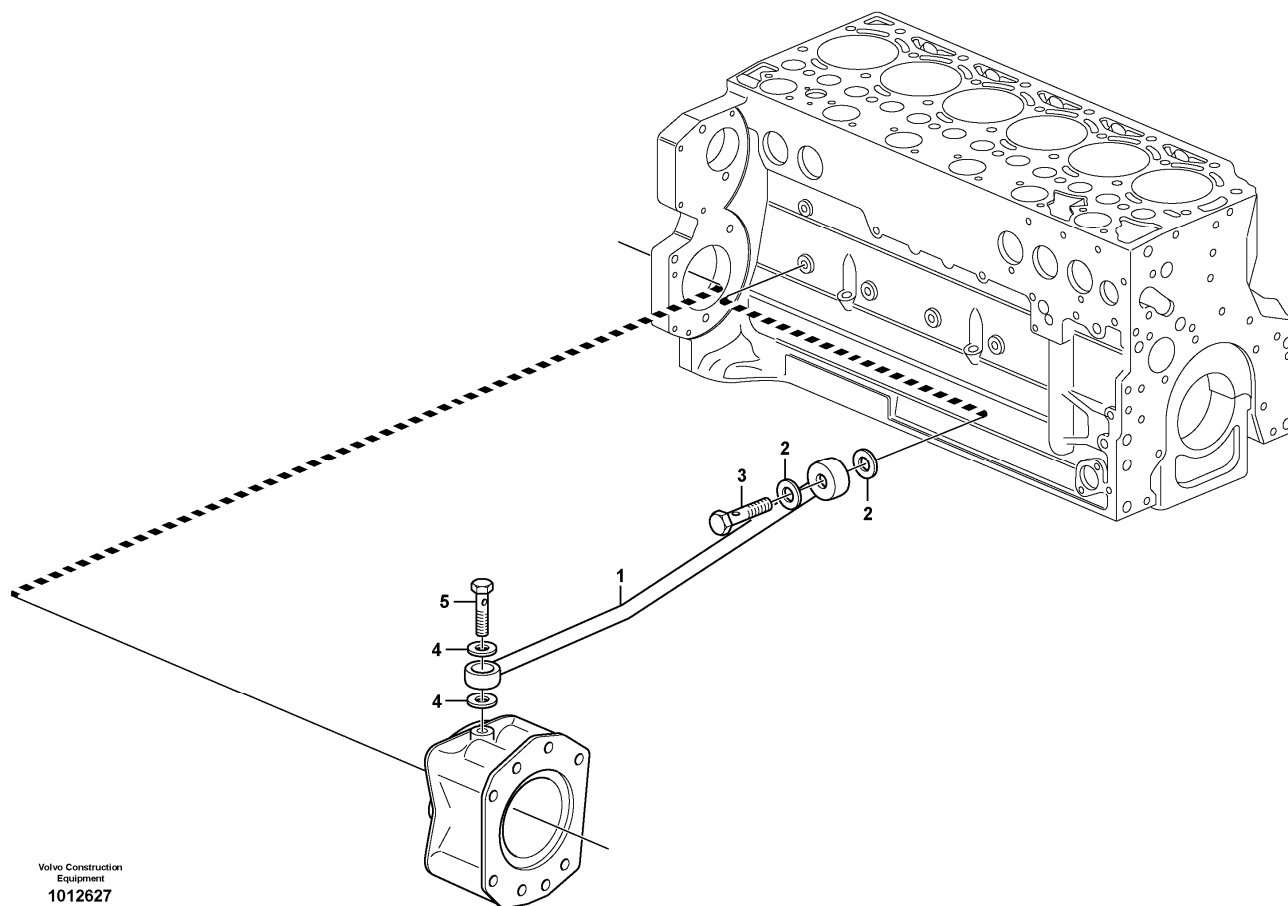

Date: 2014/2/19	Image id: 1012627	Catalogue: 20007	Model: L90E
Brand: Volvo	Serial: 20001-22957, 66001-67953, 70801-71269	Group/Section: 221/200	Title: Lubricating oil system

Section option	Kit	Option description
VOE14524530		Engine

Pos	Part	Q1	Q2	Q3	Q4	Q5	PS	Kit	Description	Option(s)	Remark
1	VOE20459170	1							Oil pipe		
2	VOE13947621	2							Plane gasket		
3	VOE20460936	1							Hollow screw		
4	VOE13947281	2							Gasket		
5	VOE7025167	1							Hollow screw		(VOE20460231)