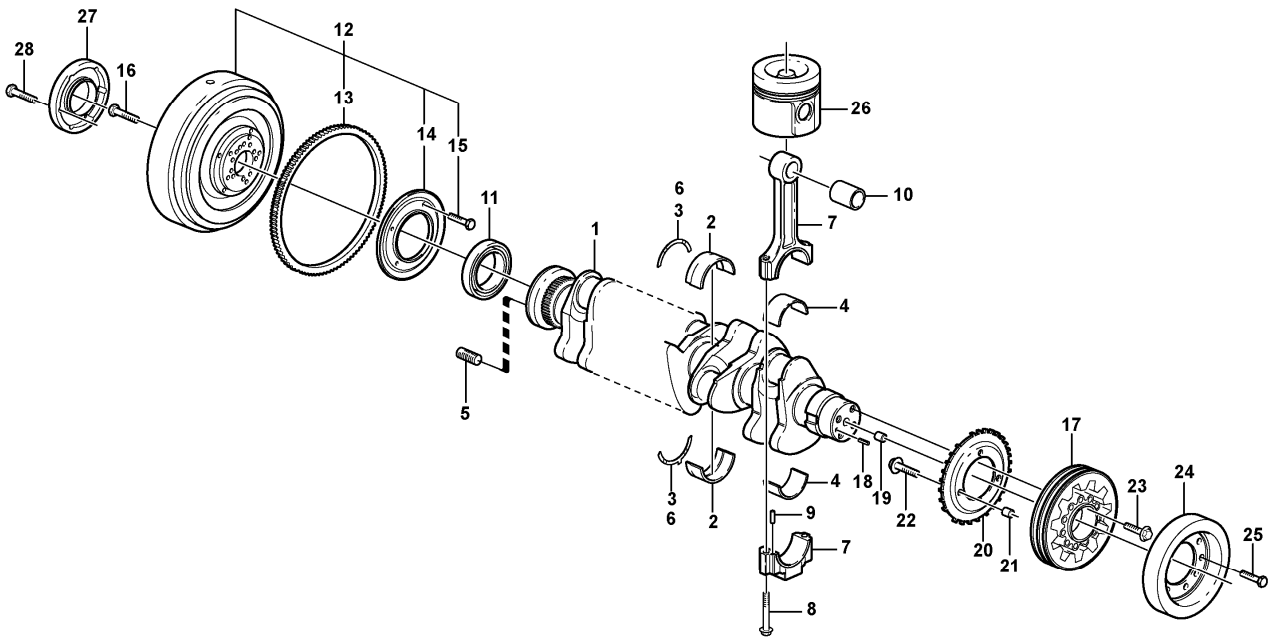

Date: 2014/2/19	Image id: 1021714	Catalogue: 20007	Model: L90E
Brand: Volvo	Serial: 20001-22957, 66001-67953, 70801-71269	Group/Section: 216/100	Title: Crankshaft and related parts

Volvo Construction
Equipment
1021714

Section option	Kit	Option description
VOE11172408		Engine VOLVO D6D LAE2

Pos	Part	Q1	Q2	Q3	Q4	Q5	PS	Kit	Description	Option(s)	Remark
1	VOE20459146	1							Crankshaft		ENG - 851836
	VOE20769707	1					SS		Crankshaft		ENG 851837 - 1022790
	VOE21351400	1							Crankshaft		(VOE20785969)ENG 1022791 - 1099383
	VOE21351400	1							Crankshaft		(VOE20892713)ENG 1099384 -
2	VOE20459140	7							Main bearing		STD 84,00 MM
	VOE20459139	7							Main Bearing		U SZ 83,75 MM
3	VOE20459149	REQ							Thrust washer		STD WID 14 MM THICK 2,0 MM
	VOE20459148	REQ							Thrust Washer		WID 14 MM THICK 2,2