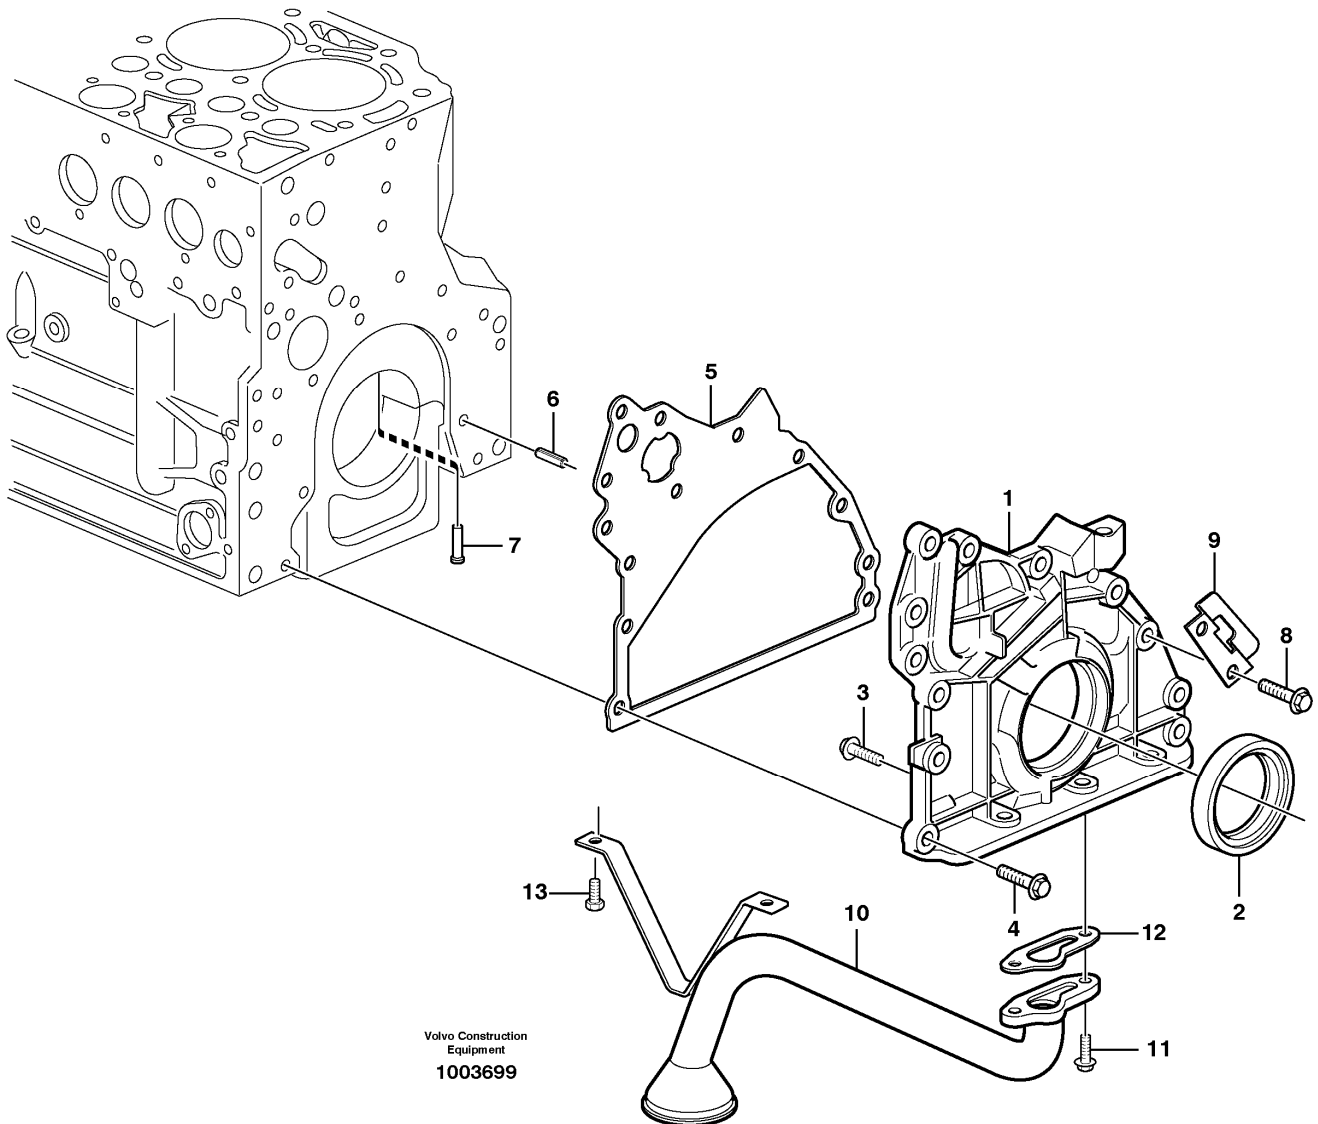

Date: 2014/2/19	Image id: 1003699	Catalogue: 20007	Model: L90E
Brand: Volvo	Serial: 20001-22957, 66001-67953, 70801-71269	Group/Section: 221/100	Title: Lubricating oil system

Section option	Kit	Option description
VOE11172408		Engine VOLVO D6D LAE2

Pos	Part	Q1	Q2	Q3	Q4	Q5	PS	Kit	Description	Option(s)	Remark
1	VOE20502113	1					SS		Oil pump		ENG - 912541
	VOE20574451	1							Oil Pump		ENG 912542 -
2	VOE20459168	1							•Crankshaft seal		
3	VOE20451738	8							•Screw		
4	VOE20412324	10							Screw