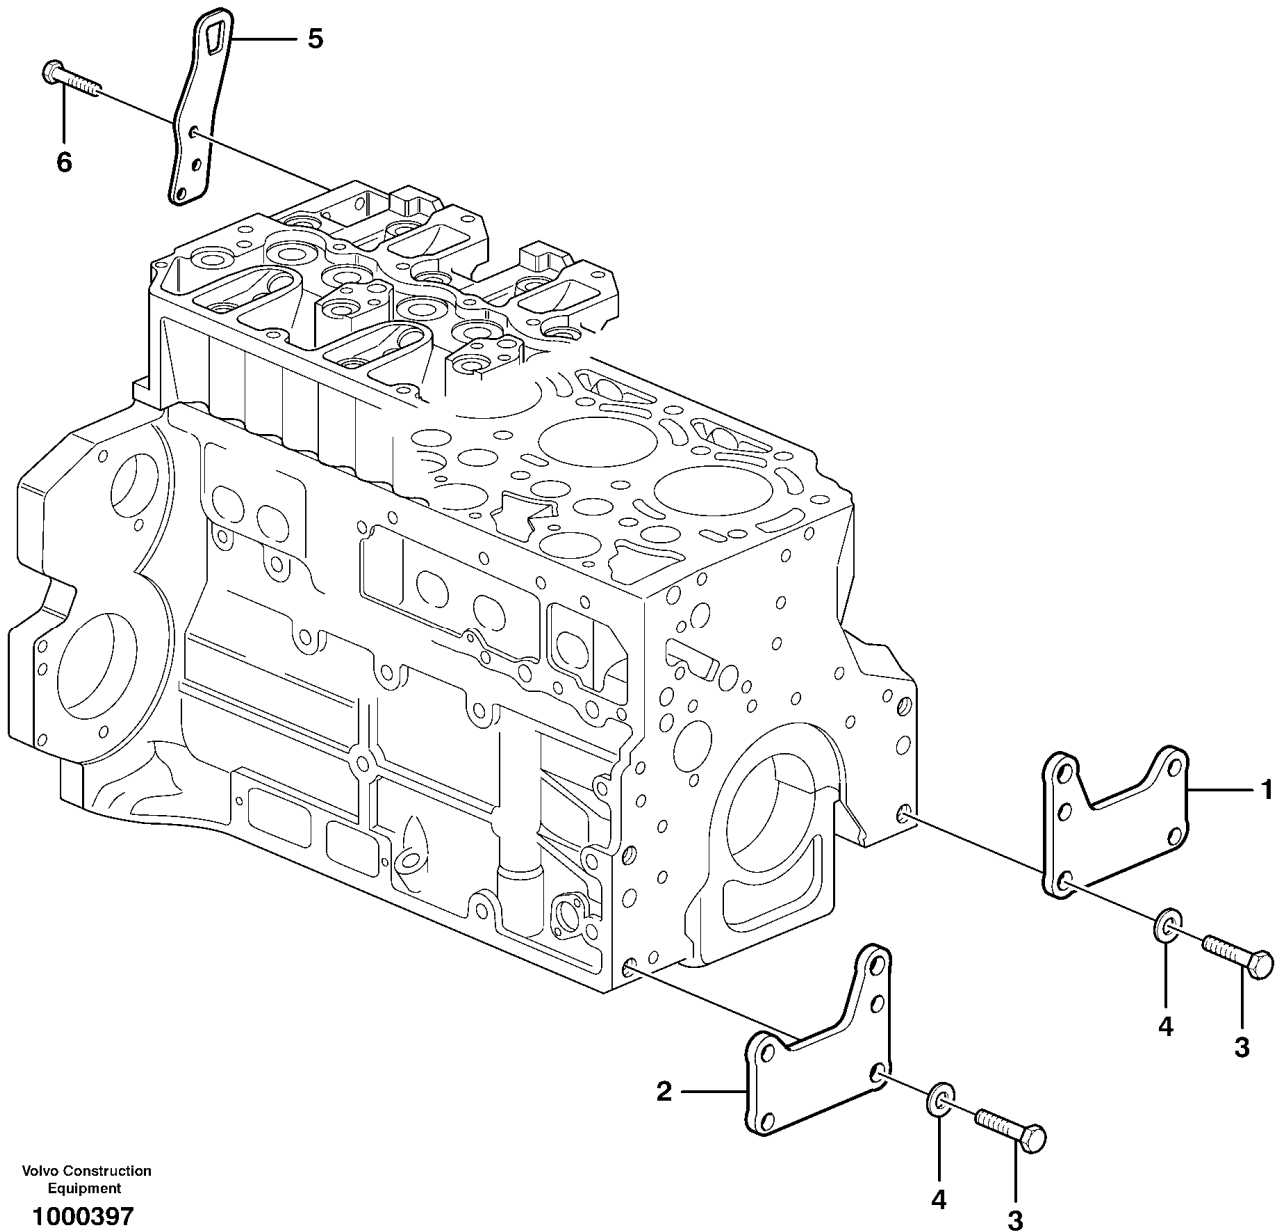

Date: 2014/2/19	Image id: 1000397	Catalogue: 20007	Model: L90E
Brand: Volvo	Serial: 20001-22957, 66001-67953, 70801-71269	Group/Section: 218/150	Title: Engine mounting 11172408

Pos	Part	Q1	Q2	Q3	Q4	Q5	PS	Kit	Description	Option(s)	Remark
1	VOE20723978	1							Bracket		
2	VOE20723984	1							Bracket		
3	VOE20535027	4							Screw		
4	VOE20405606	4							Washer		
5	VOE20450854	2					OP		Lifting eye