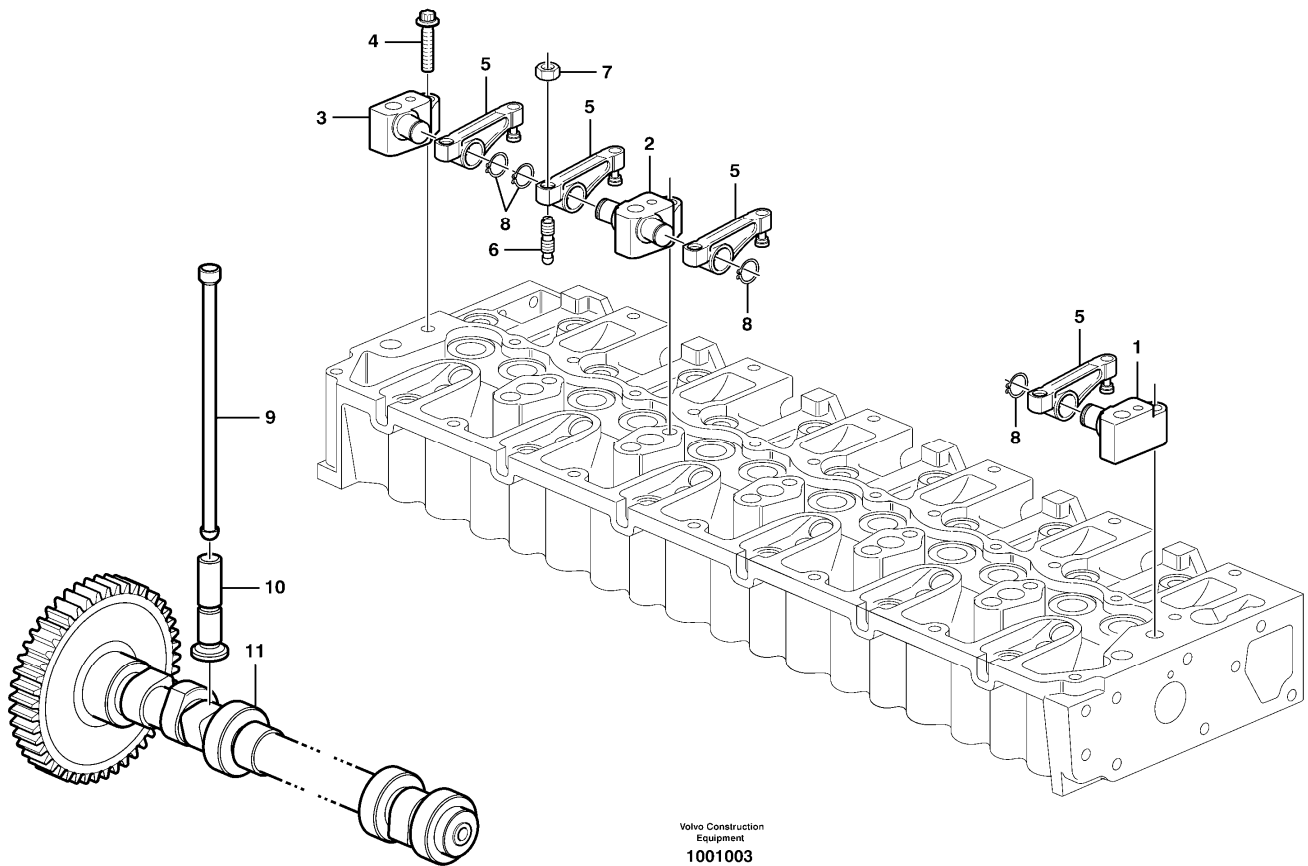

Date: 2014/2/19	Image id: 1001003	Catalogue: 20007	Model: L90E
Brand: Volvo	Serial: 20001-22957, 66001-67953, 70801-71269	Group/Section: 214/100	Title: Valve mechanism

Section option	Kit	Option description
VOE11172408		Engine VOLVO D6D LAE2

Pos	Part	Q1	Q2	Q3	Q4	Q5	PS	Kit	Description	Option(s)	Remark
1	VOE20459848	1							Bracket		
2	VOE20459847	5							Bracket		
3	VOE20459849	1							Bracket		
4	VOE20459853	7							Screw		
5	VOE20459850	12							Rocker arm		ENG - 2006/01
5	VOE21448926	12							Rocker arm		(VOE20792876)ENG 2006/02 -
6	VOE20405524	12							Screw		ENG - 2007/08
6	VOE20913851	12							Adjusting Screw		ENG 2007/09 -
7	VOE11700373	12							Nut		
8	VOE945495	12							Retaining ring		
9	VOE20460008	12							Push rod