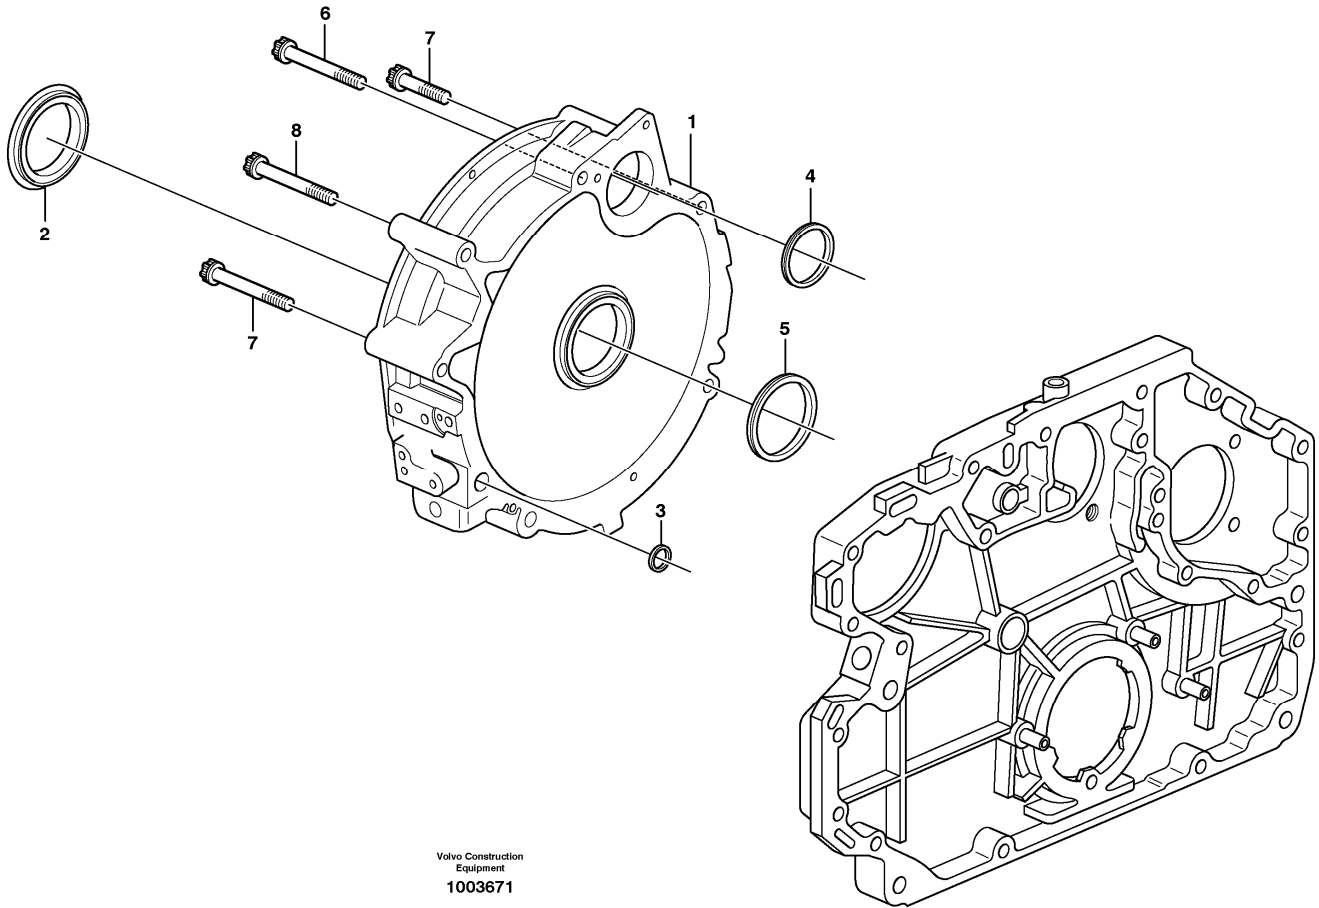

Date: 2014/2/19	Image id: 1003671	Catalogue: 20007	Model: L90E
Brand: Volvo	Serial: 20001-22957, 66001-67953, 70801-71269	Group/Section: 216/150	Title: Flywheel housing

Section option	Kit	Option description
VOE11172408		Engine VOLVO D6D LAE2

Pos	Part	Q1	Q2	Q3	Q4	Q5	PS	Kit	Description	Option(s)	Remark
1	VOE20459988	1							Flywheel housing		
2	VOE20450784	1							•Labyrinth ring		(VOE11700592)
3	VOE20459993	4							O-ring		
4	VOE20459994	1							Sealing ring		
5	VOE20450786	1							Sealing ring		(VOE11700599)
6	VOE20459991	3							Screw		
7	VOE20460931	2							Screw		
8	VOE20459995	4							Screw