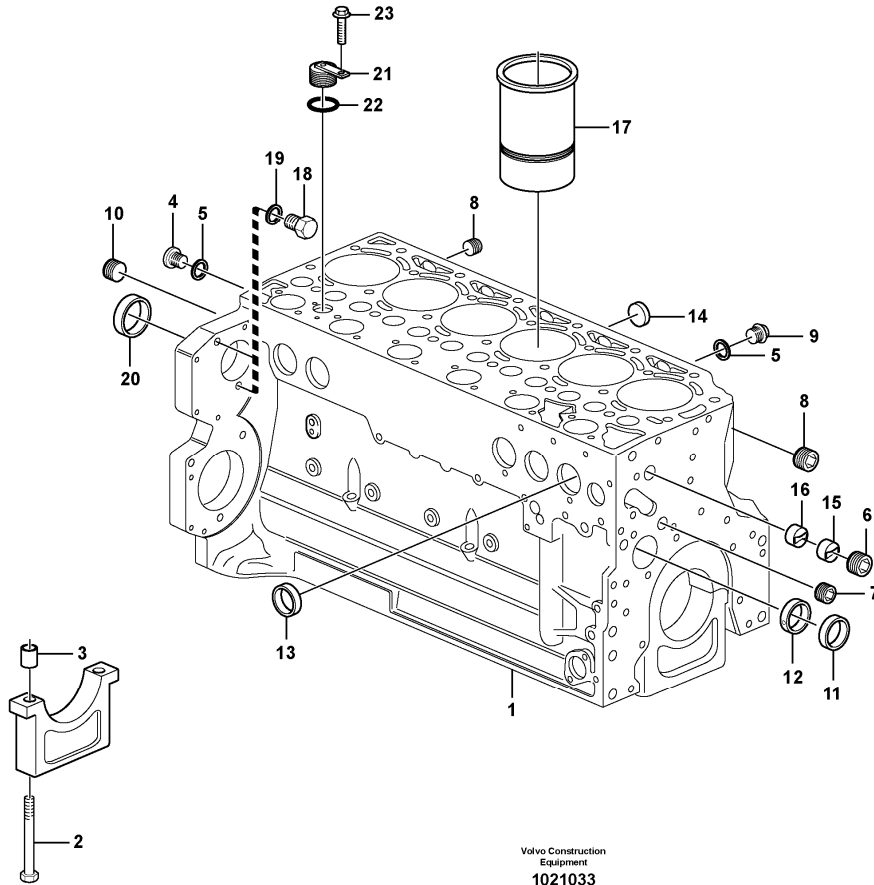

Date: 2014/2/19	Image id: 1021033	Catalogue: 20007	Model: L90E
Brand: Volvo	Serial: 20001-22957, 66001-67953, 70801-71269	Group/Section: 212/100	Title: Cylinder block

Section option	Kit	Option description
VOE11172408		Engine VOLVO D6D LAE2

Pos	Part	Q1	Q2	Q3	Q4	Q5	PS	Kit	Description	Option(s)	Remark
1	VOE20533309	1					SS		Cylinder Block		ENG - 01060658
1	VOE20785815	1					SS		Cylinder Block		ENG 01060659 - 01099383
1	VOE21009708	1							Crankcase		ENG 01099384 -
2	VOE20460006	14							•Screw		ENG - 01099383
3	VOE20460001	14							•Bushing		ENG - 01099383
4	VOE945065	1							•Plug		
5	VOE13969011	3							•Gasket		
6	VOE20405717	1							•Plug		
7	VOE20405719	1							•Plug		ENG - 01099383
8	VOE20508600	2							•Plug