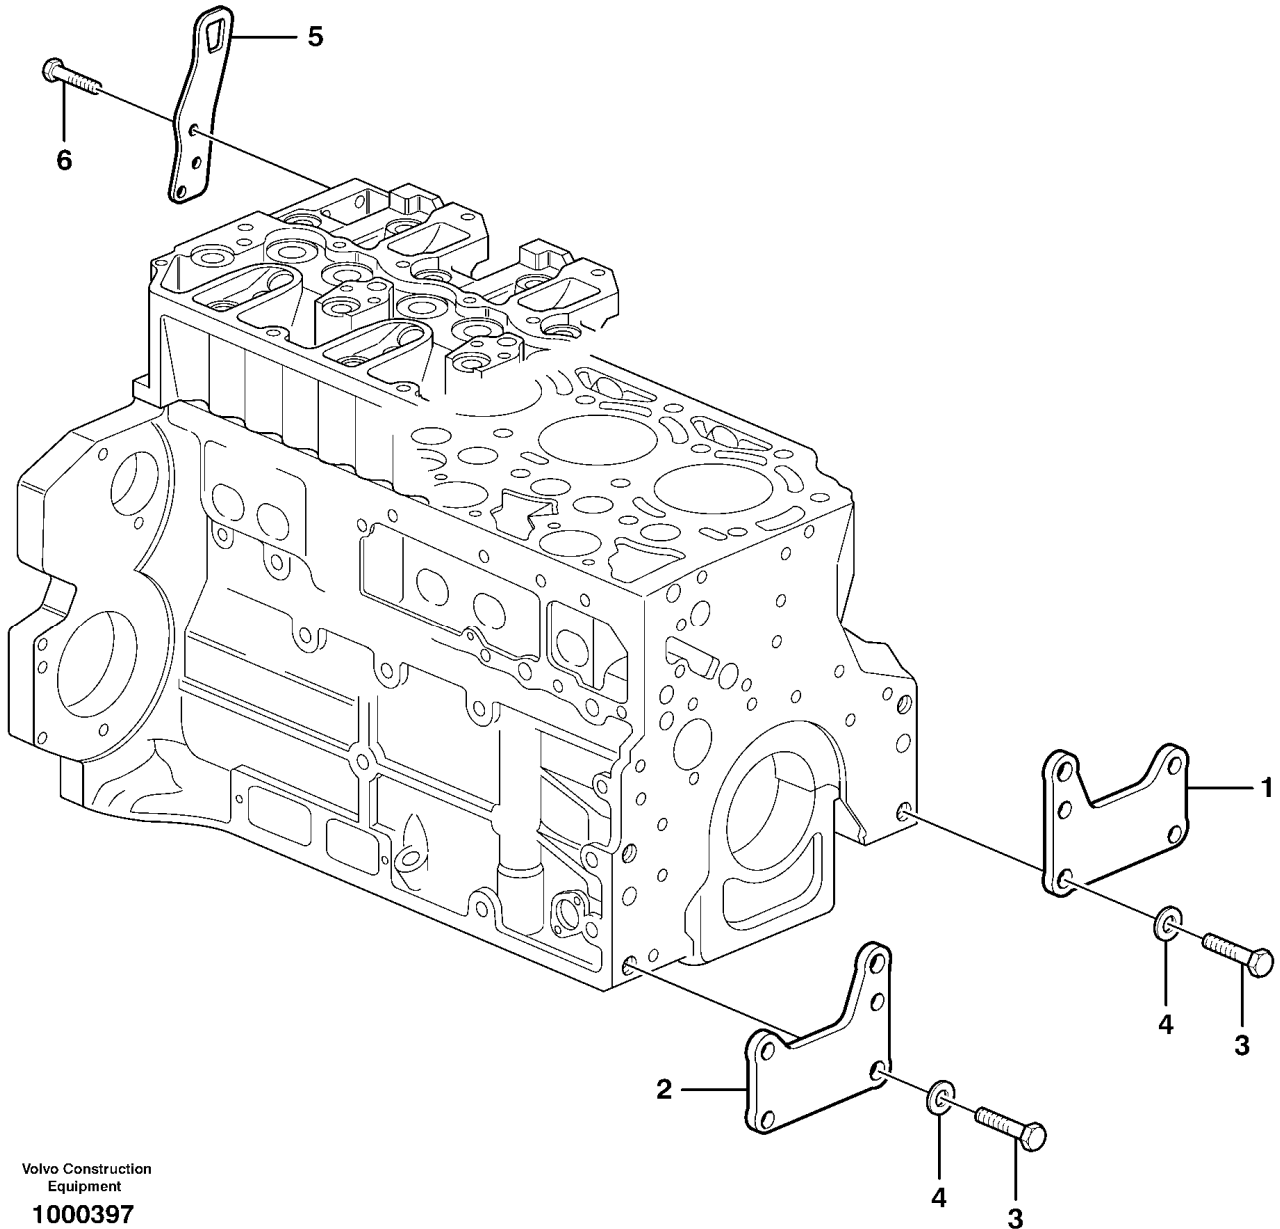

Date: 2014/2/20	Image id: 1000397	Catalogue: 20007	Model: L90E OR
Brand: Volvo	Serial: 20005-80000	Group/Section: 218/150	Title: Engine mounting 11172408

Volvo Construction
Equipment
1000397

Pos	Part	Q1	Q2	Q3	Q4	Q5	PS	Kit	Description	Option(s)	Remark
1	VOE20723978	1							Bracket		
2	VOE20723984	1							Bracket		
3	VOE20535027	4							Screw		
4	VOE20405606	4							Washer		
5	VOE20450854	2					OP		Lifting eye		
6	VOE20450756	6							Screw