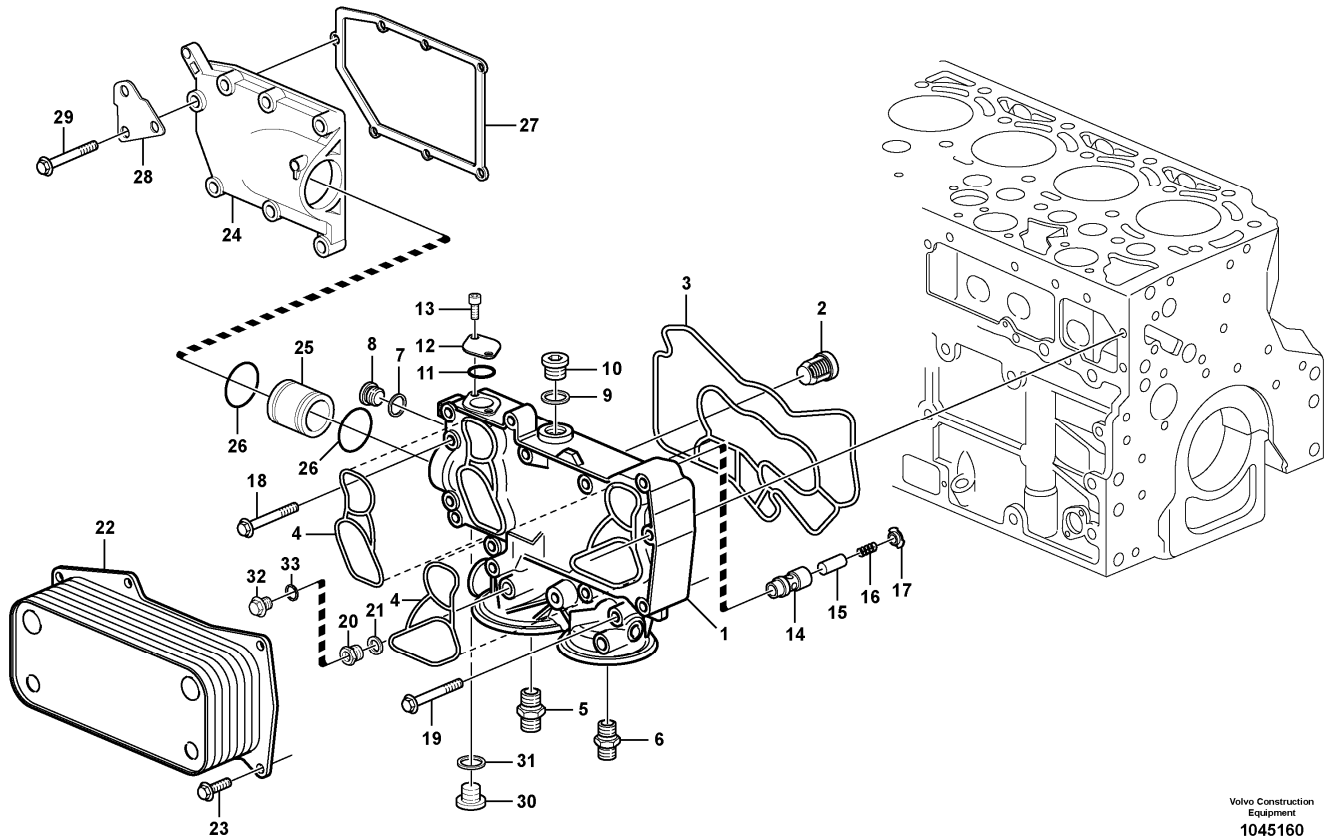

Date: 2014/2/20	Image id: 1045160	Catalogue: 20007	Model: L90E OR
Brand: Volvo	Serial: 20005-80000	Group/Section: 223/100	Title: Oil cooler

Volvo Construction
Equipment
1045160

Section option	Kit	Option description
VOE11172408		Engine VOLVO D6D LAE2

Pos	Part	Q1	Q2	Q3	Q4	Q5	PS	Kit	Description	Option(s)	Remark
1	VOE21099784	1							Oil cooler		
2	VOE20459204	1							•Valve		
3	VOE20459203	1							•Gasket		
4	VOE20459202	2							•Gasket		
5	VOE20459201	1							•Nipple		
6	VOE20459200	1							•Nipple		
7	VOE13947622	1							•Plane gasket		
8	VOE20502245	1							•Screw plug		
9	VOE13947628	1							•Plane gasket		
10	VOE20459195	1							•Plug		
10	VOE20496519	1							Nipple		
11	VOE20405599	1							•Sealing ring