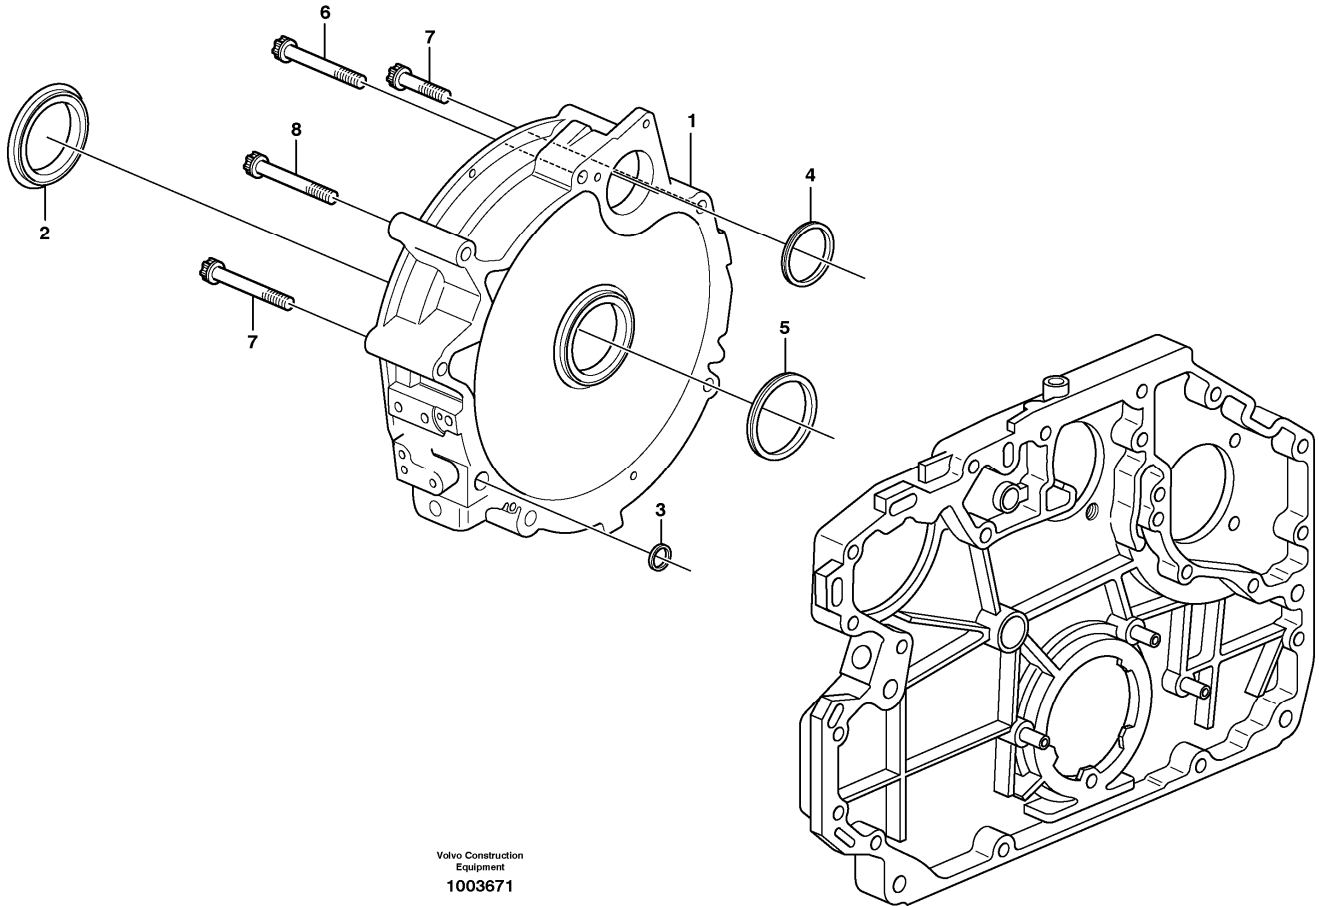

Date: 2014/2/20	Image id: 1003671	Catalogue: 20007	Model: L90E OR
Brand: Volvo	Serial: 20005-80000	Group/Section: 216/150	Title: Flywheel housing

Section option	Kit	Option description
VOE11172408		Engine VOLVO D6D LAE2

Pos	Part	Q1	Q2	Q3	Q4	Q5	PS	Kit	Description	Option(s)	Remark
1	VOE20459988	1							Flywheel housing		
2	VOE20450784	1							•Labyrinth ring		(VOE11700592)
3	VOE20459993	4							O-ring		
4	VOE20459994	1							Sealing ring		
5	VOE20450786	1							Sealing ring		(VOE11700599)
6	VOE20459991	3							Screw		
7	VOE20460931	2							Screw		
8	VOE20459995	4							Screw