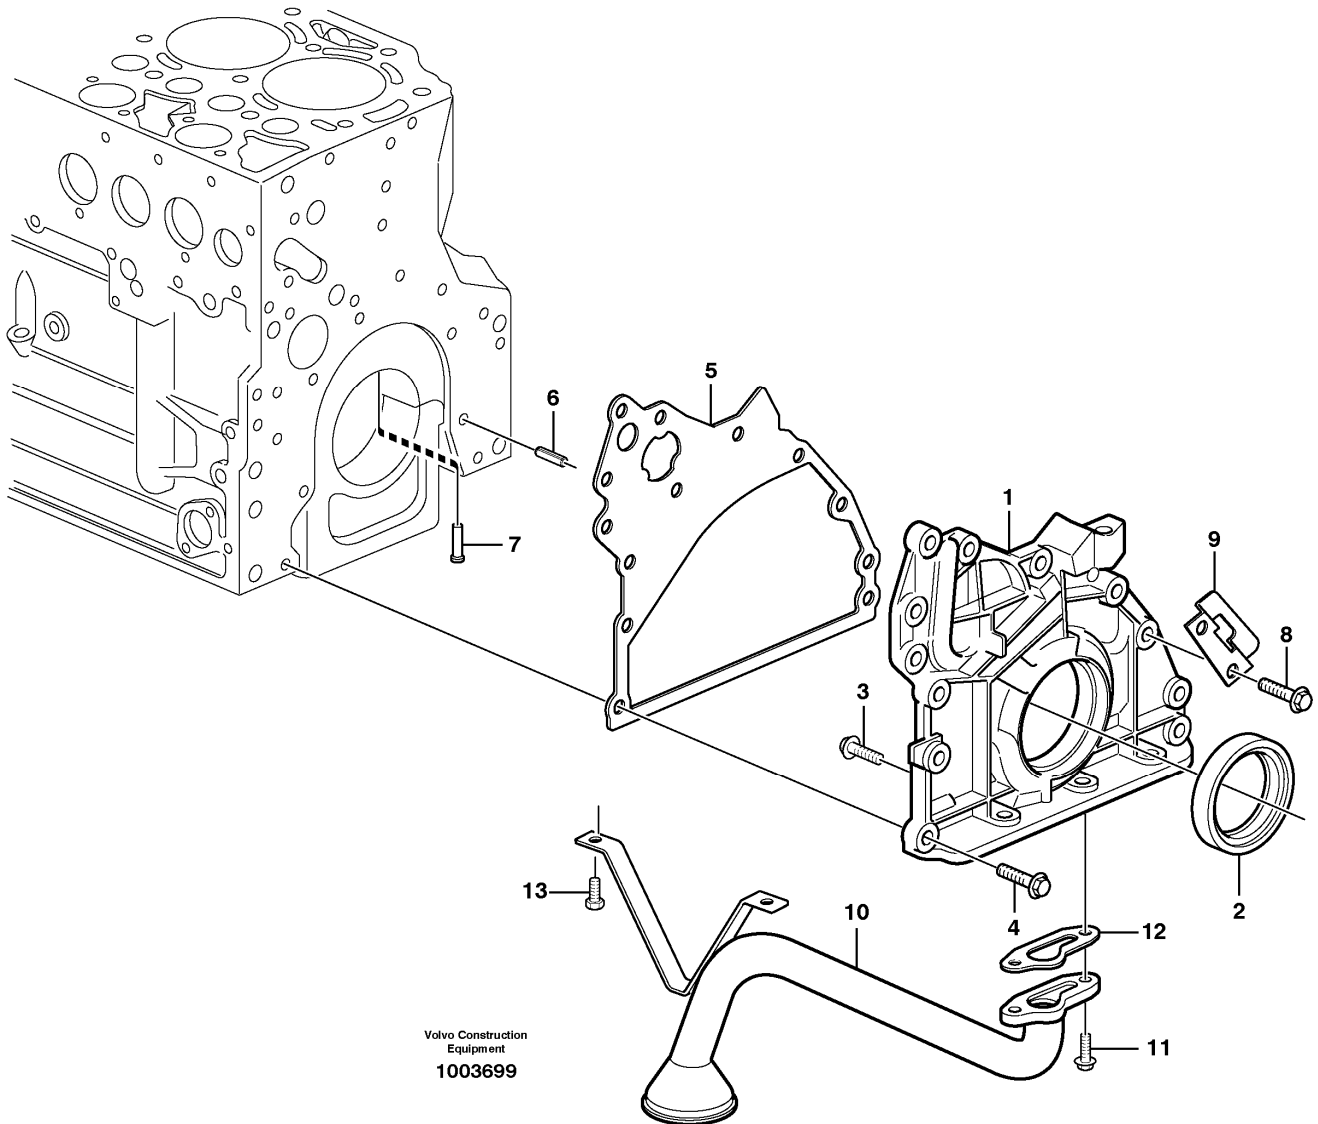

Date: 2014/2/20	Image id: 1003699	Catalogue: 20007	Model: L90E OR
Brand: Volvo	Serial: 20005-80000	Group/Section: 221/100	Title: Lubricating oil system

Section option	Kit	Option description
VOE11172408		Engine VOLVO D6D LAE2

Pos	Part	Q1	Q2	Q3	Q4	Q5	PS	Kit	Description	Option(s)	Remark
1	VOE20502113	1					SS		Oil pump		ENG - 912541
	VOE20574451	1							Oil Pump		ENG 912542 -
2	VOE20459168	1							•Crankshaft seal		
3	VOE20451738	8							•Screw		
4	VOE20412324	10							Screw		
5	VOE20537029	1							Gasket		(VOE20459161)