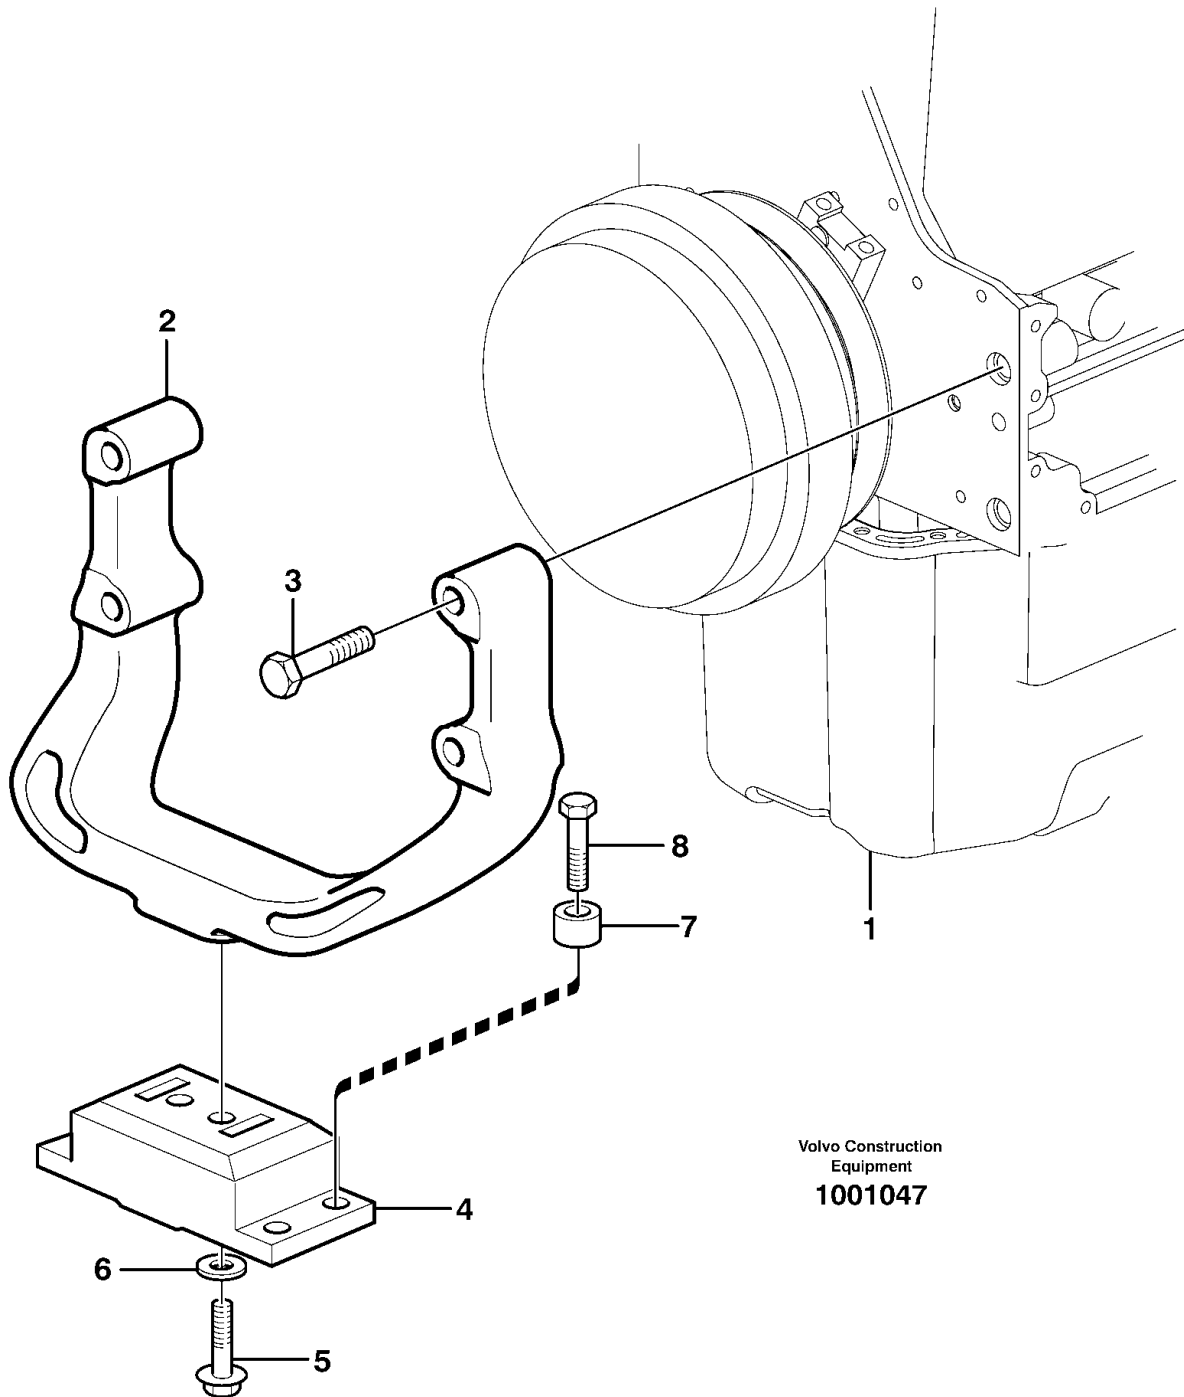

Date: 2014/2/20	Image id: 1001047	Catalogue: 20007	Model: L90E OR
Brand: Volvo	Serial: 20005-80000	Group/Section: 218/100	Title: Engine mounting STD, OPEN ROPS

Volvo Construction
Equipment
1001047

Section option	Kit	Option description
VOE33278		Wheel Loader
VOE33286		Wheel loader L90E OPEN ROPS