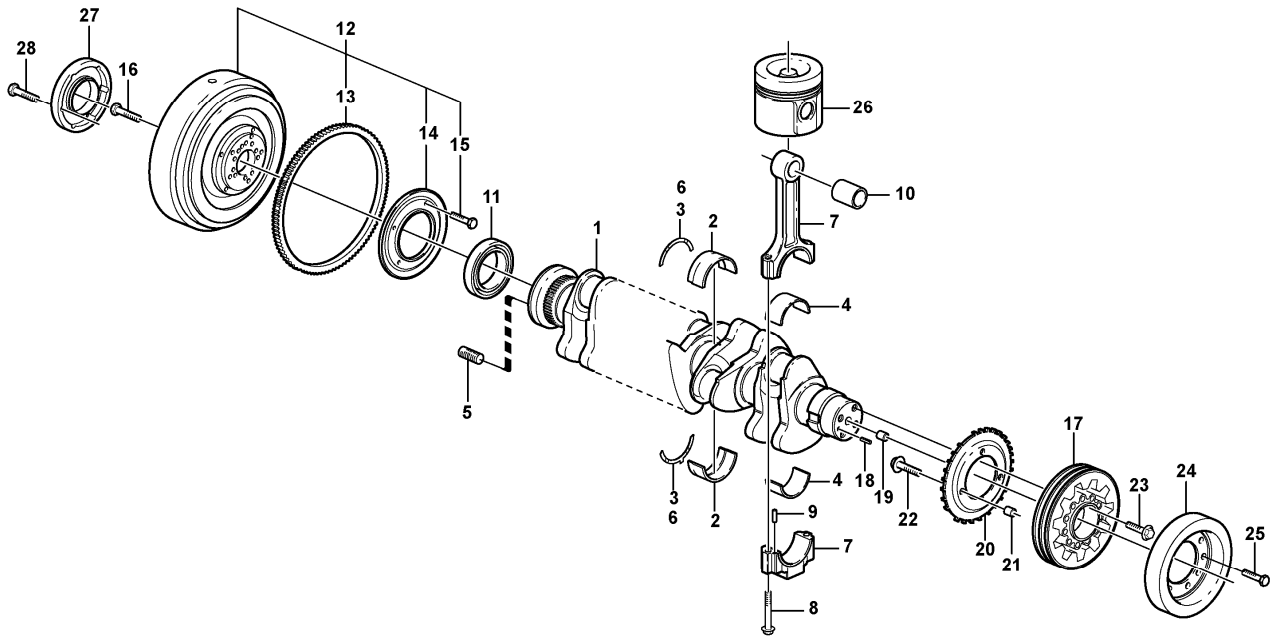

Date: 2014/2/20	Image id: 1021714	Catalogue: 20007	Model: L90E OR
Brand: Volvo	Serial: 20005-80000	Group/Section: 216/100	Title: Crankshaft and related parts

Volvo Construction
Equipment
1021714

Section option	Kit	Option description
VOE11172408		Engine VOLVO D6D LAE2

Pos	Part	Q1	Q2	Q3	Q4	Q5	PS	Kit	Description	Option(s)	Remark
1	VOE20459146	1							Crankshaft		ENG - 851836
	VOE20769707	1					SS		Crankshaft		ENG 851837 - 1022790
	VOE21351400	1							Crankshaft		(VOE20785969)ENG 1022791 - 1099383
	VOE21351400	1							Crankshaft		(VOE20892713)ENG 1099384 -
2	VOE20459140	7							Main bearing		STD 84,00 MM
	VOE20459139	7							Main Bearing		U SZ 83,75 MM
3	VOE20459149	REQ							Thrust washer		STD WID 14 MM THICK 2,0 MM
	VOE20459148	REQ							Thrust Washer		WID 14 MM THICK 2,2 MM
4	VOE20555403	6							Bearing		ENG - 695616 STD