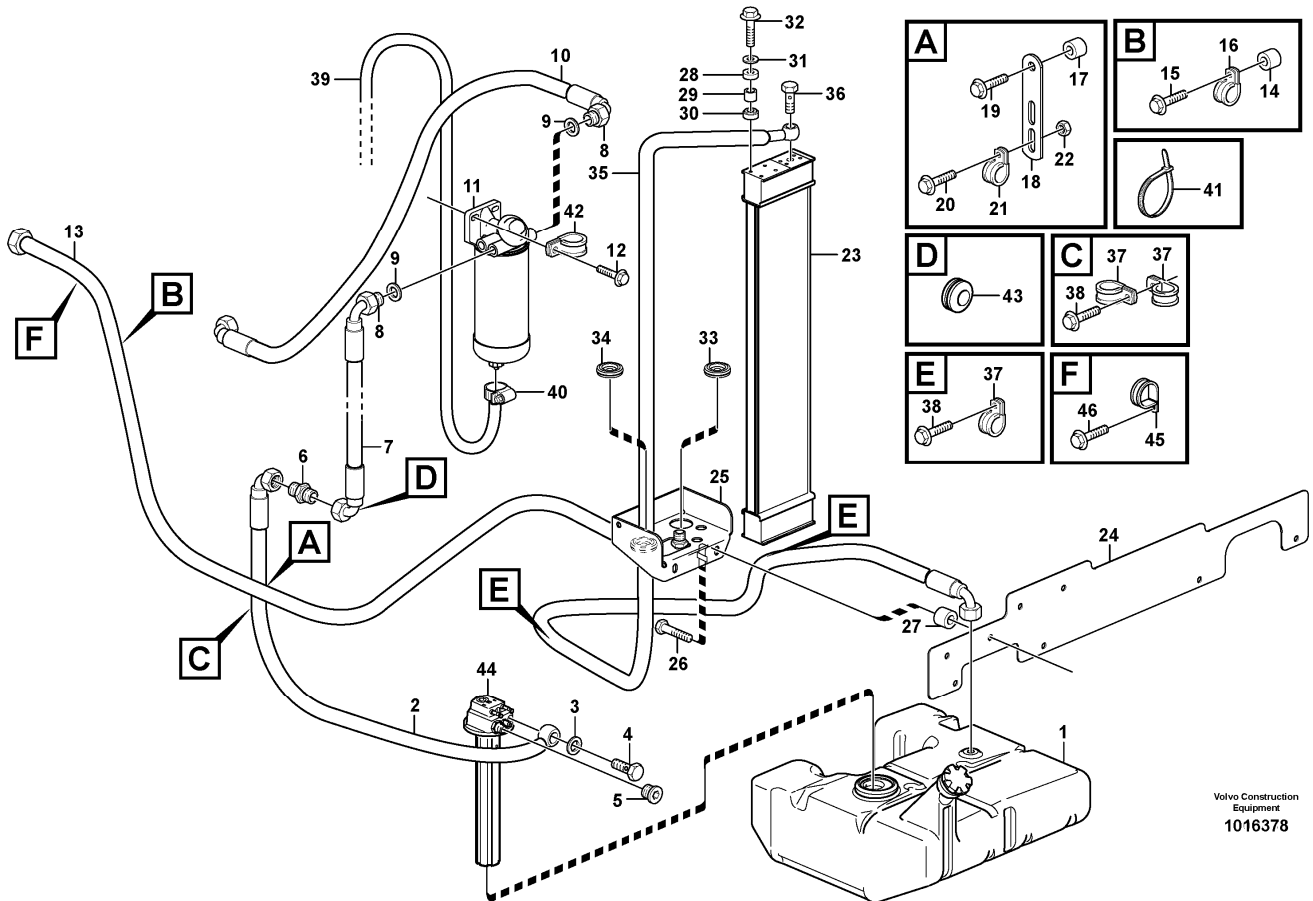

Date: 2014/2/20	Image id: 1016378	Catalogue: 20007	Model: L90E OR
Brand: Volvo	Serial: 20005-80000	Group/Section: 235/100	Title: Fuel pipes, fuel tank - injection pump SER NO - 20004

Section option	Kit	Option description
VOE11172408		Engine VOLVO D6D LAE2

Pos	Part	Q1	Q2	Q3	Q4	Q5	PS	Kit	Description	Option(s)	Remark
1									Fuel tank		See ref 234/100
2	VOE11410157	1							Fuel pipe		
3	VOE976929	3							Gasket		
4	VOE7025167	1							Hollow screw		
5	VOE945065	1							Plug		
6	VOE957056	1							Nipple		
7	VOE11173483	1							Fuel pipe		
8	VOE14213266	4							Fitting		
9	VOE976930	8							Gasket		
10	VOE11411546	1							Fuel pipe		
11	VOE11110471	1					SS		Water separator		See ref 233/150
12	VOE946472	2							Flange screw