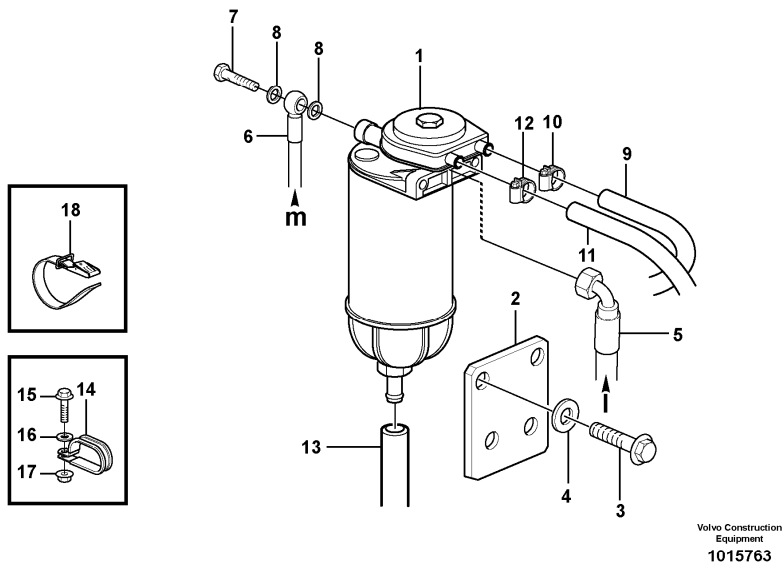

Date: 2014/2/20	Image id: 1015763	Catalogue: 20007	Model: L90E OR
Brand: Volvo	Serial: 20005-80000	Group/Section: 233/175	Title: Water trap with hoses 82779

Section option	Kit	Option description
VOE82779		Fuel filter, extra with water trap

Pos	Part	Q1	Q2	Q3	Q4	Q5	PS	Kit	Description	Option(s)	Remark
1		1							Water Separator		See ref 233/150
2	VOE11410172	1					NS		Anchorage		
3	VOE946329	2							Flange screw		
4	VOE13960143	2							Washer		
5	VOE11410575	1							Fuel pipe		TANK - WATER TRAP
	VOE11031348	2							•Nipple		
	VOE990737	2							••O-ring		
6	VOE11411560	1							Fuel pipe		WATER TRAP - ENGINE
7	VOE941686	1							Hollow screw		
8	VOE976930	1							Gasket		
9	VOE943369	REQ							Hose		L = 3070 MM
10	VOE943473	1							Hose clamp