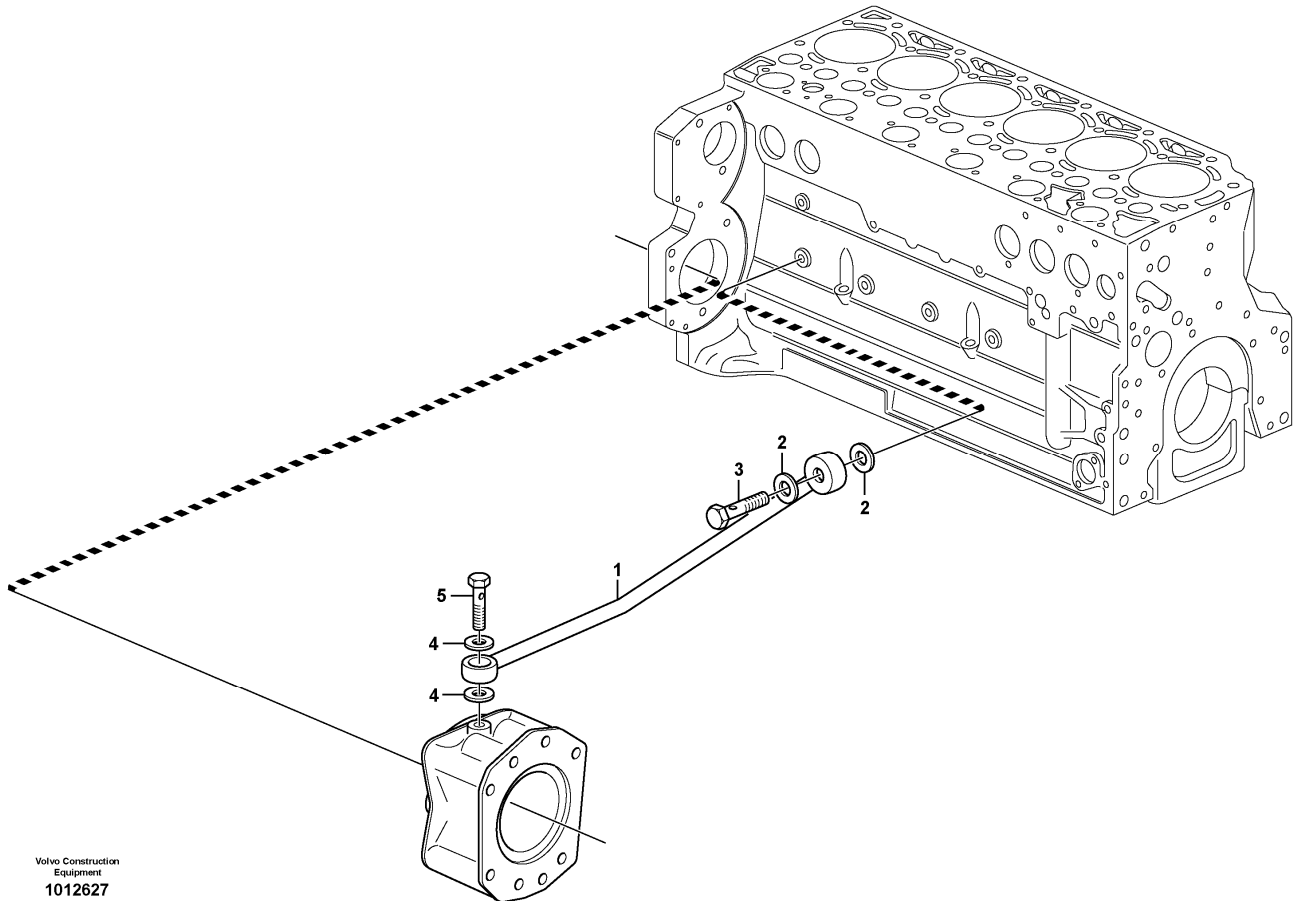

Date: 2014/2/20	Image id: 1012627	Catalogue: 20007	Model: L90E OR
Brand: Volvo	Serial: 20005-80000	Group/Section: 221/200	Title: Lubricating oil system

Section option	Kit	Option description
VOE14524530		Engine

Pos	Part	Q1	Q2	Q3	Q4	Q5	PS	Kit	Description	Option(s)	Remark
1	VOE20459170	1							Oil pipe		
2	VOE13947621	2							Plane gasket		
3	VOE20460936	1							Hollow screw		
4	VOE13947281	2							Gasket		
5	VOE7025167	1							Hollow screw		(VOE20460231)