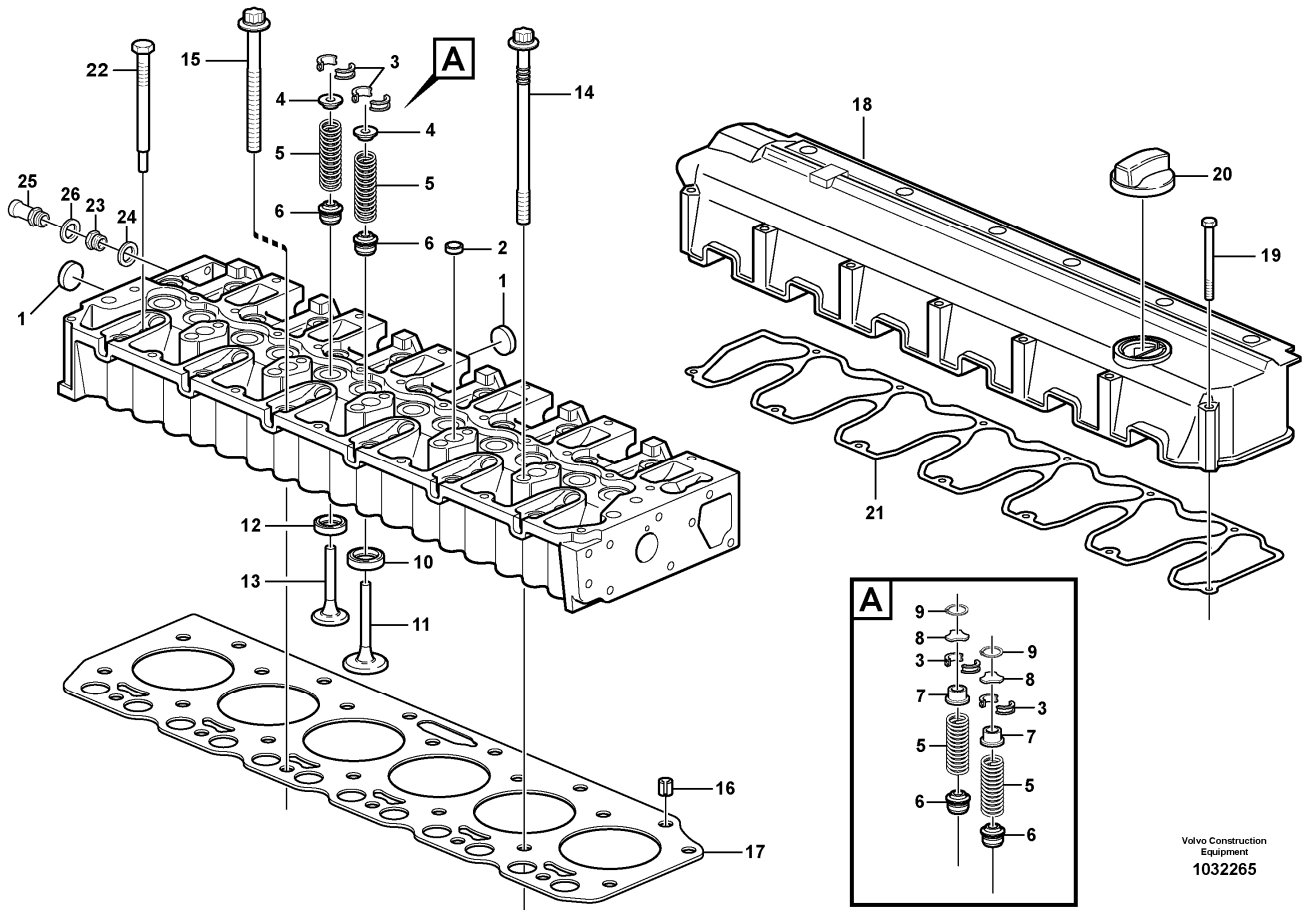

Date: 2014/2/20	Image id: 1032265	Catalogue: 20007	Model: L90E OR
Brand: Volvo	Serial: 20005-80000	Group/Section: 211/100	Title: Cylinder head

Volvo Construction
Equipment
1032265

Section option	Kit	Option description
VOE11172408		Engine VOLVO D6D LAE2

Pos	Part	Q1	Q2	Q3	Q4	Q5	PS	Kit	Description	Option(s)	Remark
	VOE20747867	1							Cylinder head		(VOE20498711)ENG - 01031803
	VOE20747867	1							Cylinder head		ENG 1031804 - 2006/01
	VOE21055823	1							Cylinder head		ENG 2006/02 -
1	VOE20412745	5							•Core plug		
2	VOE20412733	5							•Core plug		
3	VOE20459857	24							•Valve sleeve		
4	VOE20535037	12							•Washer		ENG - 2006/01
5	VOE20459851	12							•Valve spring		
6	VOE20459855	12							•Valve seal		
7	VOE20840747	12							•Spring Disc		ENG 2006/02 -