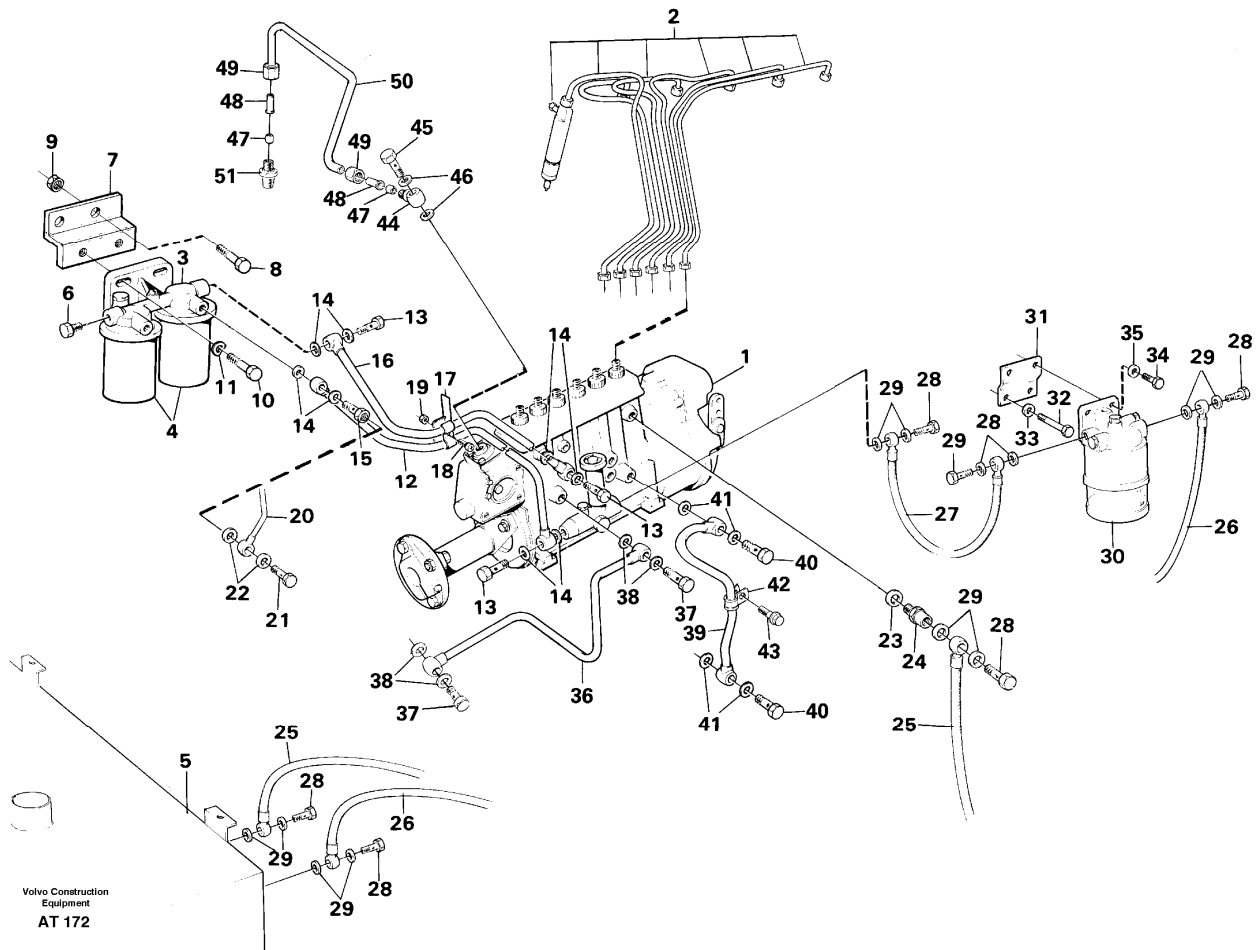

Date: 2014/2/10	Image id: AT172	Catalogue: 97785	Model: L90C
Brand: Volvo	Serial: 14305-17000, 62463-65000, 70060-80000	Group/Section: 230/100	Title: Fuel system

Pos	Part	Q1	Q2	Q3	Q4	Q5	PS	Kit	Description	Option(s)	Remark
1		1							Injection pump		See ref 236/100
2									Pipe, injector		See ref 237/100
3		1							Filter Housing		See ref 233/150
4		2							Fuel filter		See ref 233/150
5		1							Fuel tank		See ref 234/100
6	VOE13968062	3							Plug		
7	VOE11030776	1							Bracket		
8	VOE946329	2							Flange screw		
9	VOE971071	2							Hexagon nut		
10	VOE13946752	2							Screw		
11	VOE941908	2							Spring washer		
12	VOE11030774	1							Fuel pipe