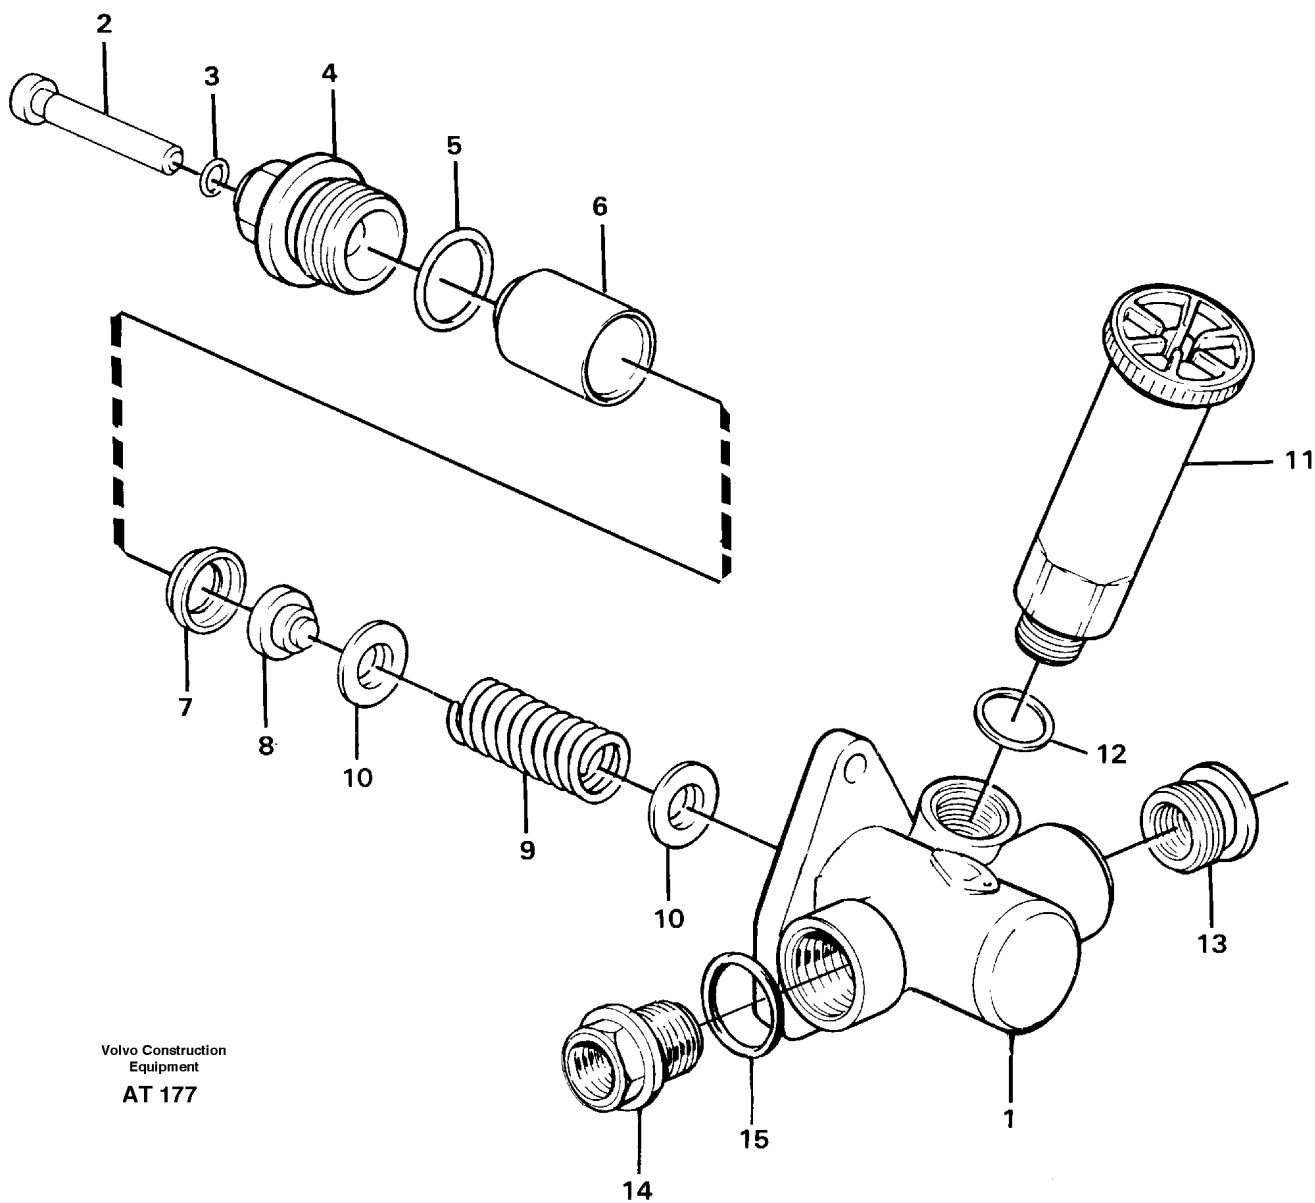

Date: 2014/2/10	Image id: AT177	Catalogue: 97785	Model: L90C
Brand: Volvo	Serial: 14305-17000, 62463-65000, 70060-80000	Group/Section: 233/100	Title: Feed pump

Volvo Construction
Equipment
AT 177

Pos	Part	Q1	Q2	Q3	Q4	Q5	PS	Kit	Description	Option(s)	Remark
	VOE244825	1							Feed pump		
1		1					NS		•Housing		
2	VOE244826	1							•Push rod		
3	VOE11716292	1							•O-ring		(VOE244829)
4	VOE244827	1							•Nipple		
5	VOE15031180	1							•O-ring		(VOE244828)
6	VOE244831	1							•Piston