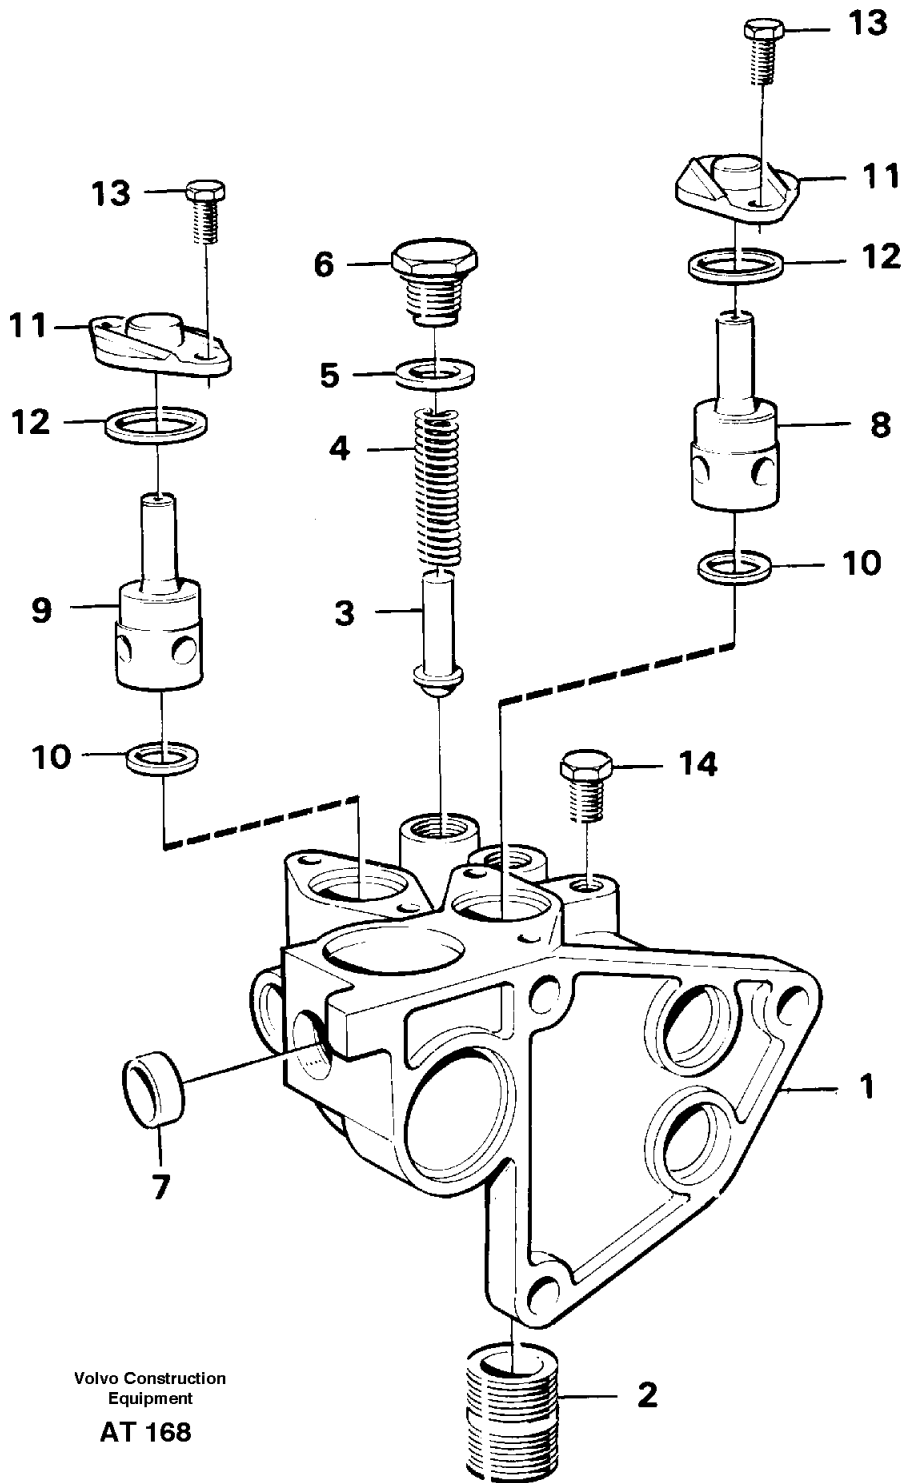

Date: 2014/2/10	Image id: AT168	Catalogue: 97785	Model: L90C
Brand: Volvo	Serial: 14305-17000, 62463-65000, 70060-80000	Group/Section: 222/150	Title: Housing, oil filter

Volvo Construction
Equipment
AT 168

Pos	Part	Q1	Q2	Q3	Q4	Q5	PS	Kit	Description	Option(s)	Remark