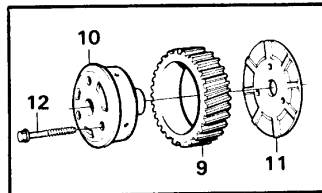

Pos	Part	Q1	Q2	Q3	Q4	Q5	PS	Kit	Description	Option(s)	Remark
1	VOE471505	1							Timing gear casing		
2	VOE13941510	1							Pin		(VOE941510)
3	VOE13941511	1							Pin		(VOE941511)
4	VOE471534	2							Screw		L=28MM
	VOE471535	2							Screw		L=58MM
5		1							Gear		See ref 215/100
6		1							Gear		See ref 216/100
7		2							Gear		See ref 221/150
8		1							Gear		See ref 236/100
9	VOE8192518	1							Idler gear		
		1					NS		•Bearing		
10	VOE422766	1					SS		Pin		(VOE467463)
11	VOE478951	1							Thrust washer		(VOE467529)
12	VOE471554	3							Screw