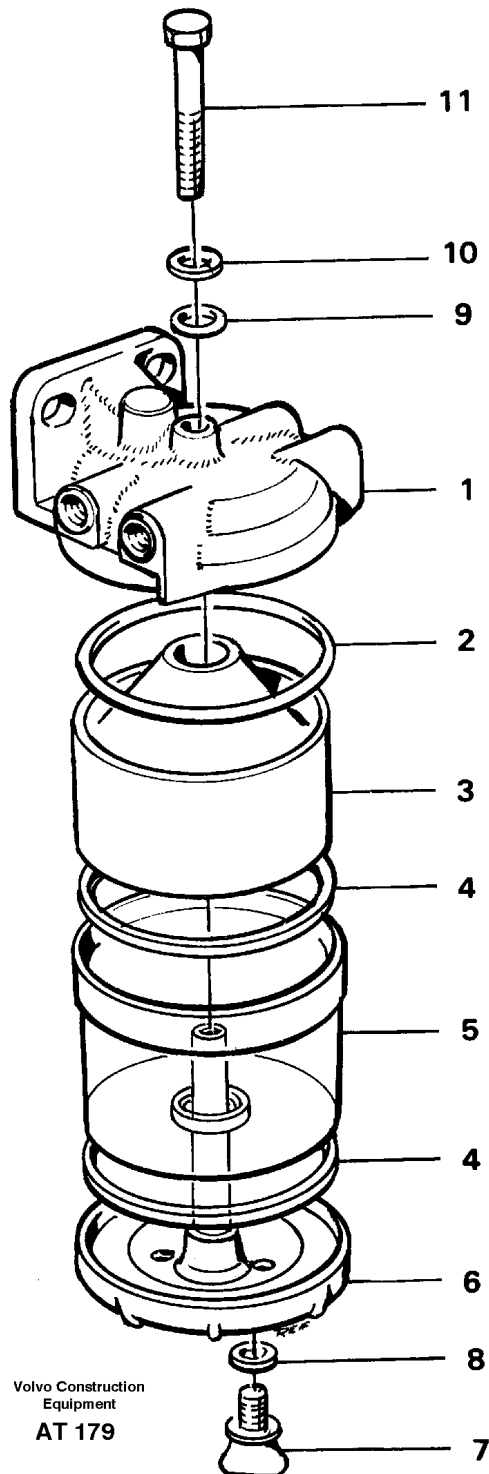

Date: 2014/2/10	Image id: AT179	Catalogue: 97785	Model: L90C
Brand: Volvo	Serial: 14305-17000, 62463-65000, 70060-80000	Group/Section: 233/200	Title: Slurry separator

Pos	Part	Q1	Q2	Q3	Q4	Q5	PS	Kit	Description	Option(s)	Remark