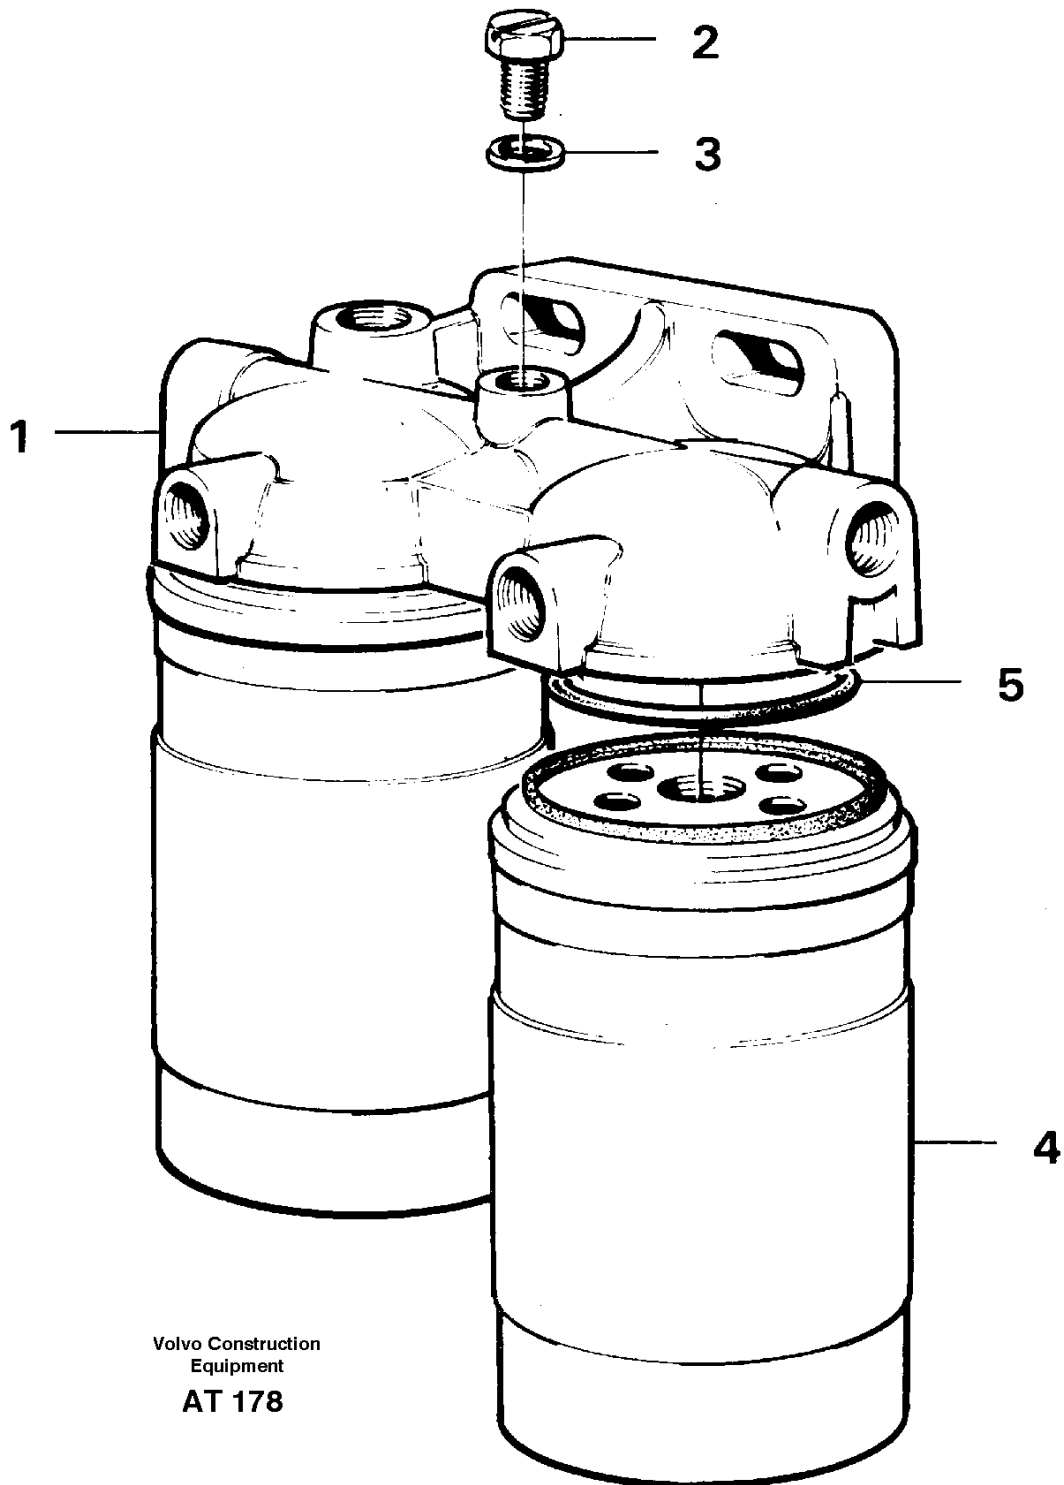

Date: 2014/2/10	Image id: AT178	Catalogue: 97785	Model: L90C
Brand: Volvo	Serial: 14305-17000, 62463-65000, 70060-80000	Group/Section: 233/150	Title: Fuel filter

Volvo Construction
Equipment
AT 178

Pos	Part	Q1	Q2	Q3	Q4	Q5	PS	Kit	Description	Option(s)	Remark