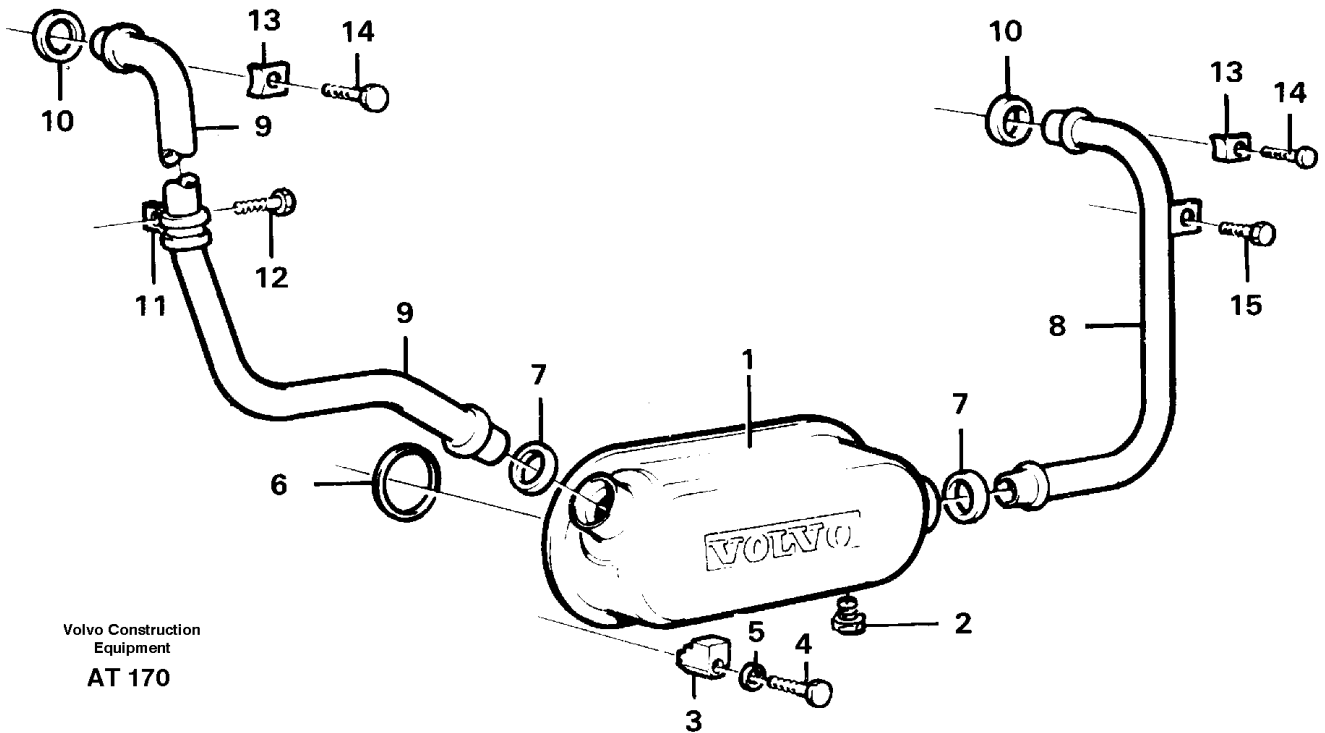

VOLVO

Construction Equipment

Date: 2014/2/10	Image id: AT170	Catalogue: 97785	Model: L90C
Brand: Volvo	Serial: 14305-17000, 62463-65000, 70060-80000	Group/Section: 223/100	Title: Oil cooler

Pos	Part	Q1	Q2	Q3	Q4	Q5	PS	Kit	Description	Option(s)	Remark
1	VOE1661254	1							Oil cooler		
2	VOE180759	1							•Plug		
3	VOE471804	4							Retainer		
4	VOE13965186	2							Screw		(VOE965186)
	VOE965221	2							Flange screw		(VOE13965221)
5	VOE941908	4							Spring washer		
6	VOE471467	2							Sealing ring		
7	VOE471708	2							Sealing ring		
8	VOE848467	1							Coolant pipe		
9	VOE11030930	1							Pipe		
10	VOE471637	2							Sealing ring		
11	VOE968508	1							Clamp		
12	VOE13949846	1							Screw		M8x20
13	VOE421654	2							Clamp		
14	VOE946440	2							Flange screw		M8x16
15	VOE946440	1							Flange screw		M8x16