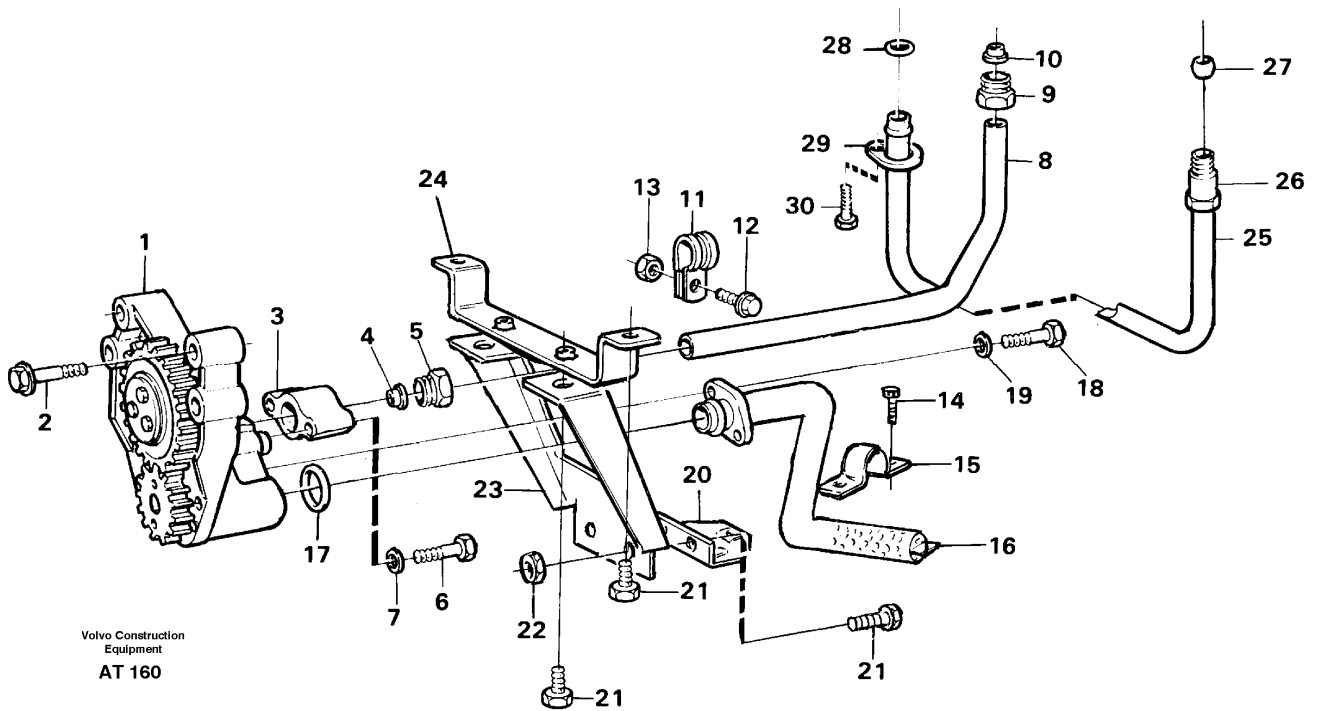

Date: 2014/2/10	Image id: AT160	Catalogue: 97785	Model: L90C
Brand: Volvo	Serial: 14305-17000, 62463-65000, 70060-80000	Group/Section: 221/100	Title: Lubricating oil system

Pos	Part	Q1	Q2	Q3	Q4	Q5	PS	Kit	Description	Option(s)	Remark
1		1							Oil pump		See ref 221/150
2	VOE471513	4							Screw		M10x70
	VOE471734	2							Screw		M8x70
3	VOE465846	1							Sleeve		
4	VOE980786	1							Fitting		(VOE956972)
5	VOE471588	1							Connector		
6	VOE13955308	2							Screw		(VOE955308)
7	VOE191172	2							Washer		
8	VOE420993	1							Oil feed pipe		
9	VOE471588	2							•Connector		
10	VOE980786	2							•Fitting		(VOE956972)
11	VOE1545433	1							Clamp		
12	VOE13946173	1							Screw		(VOE946173)
13	VOE13945408	1							Nut		(VOE948645)
14	VOE13946544	2							Screw		(VOE965218)
15	VOE11030722	1							Clamp		
16	VOE11030734	1							Suction pipe		
17	VOE470383	2							Sealing ring