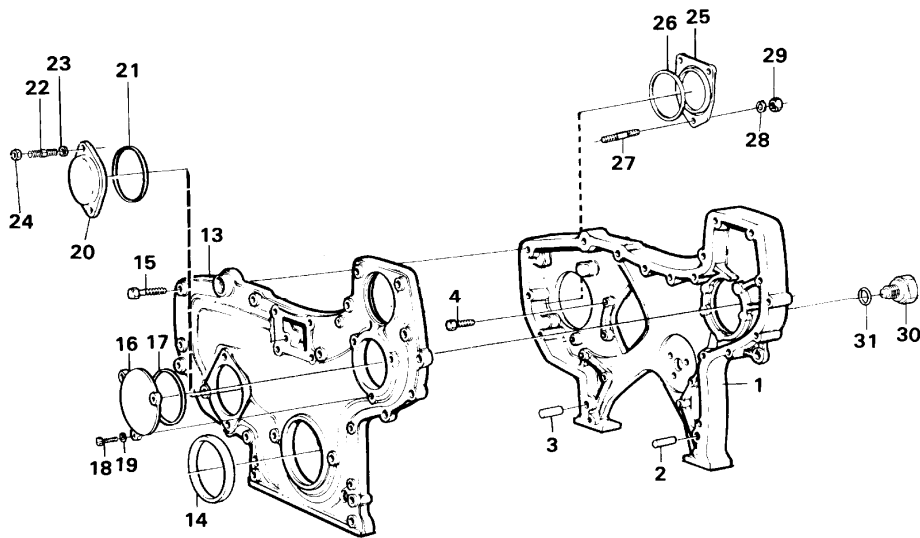

Date: 2014/2/10	Image id: AT148	Catalogue: 97785	Model: L90C
Brand: Volvo	Serial: 14305-17000, 62463-65000, 70060-80000	Group/Section: 215/150	Title: Timing gear casing

Volvo Construction
Equipment
AT 148