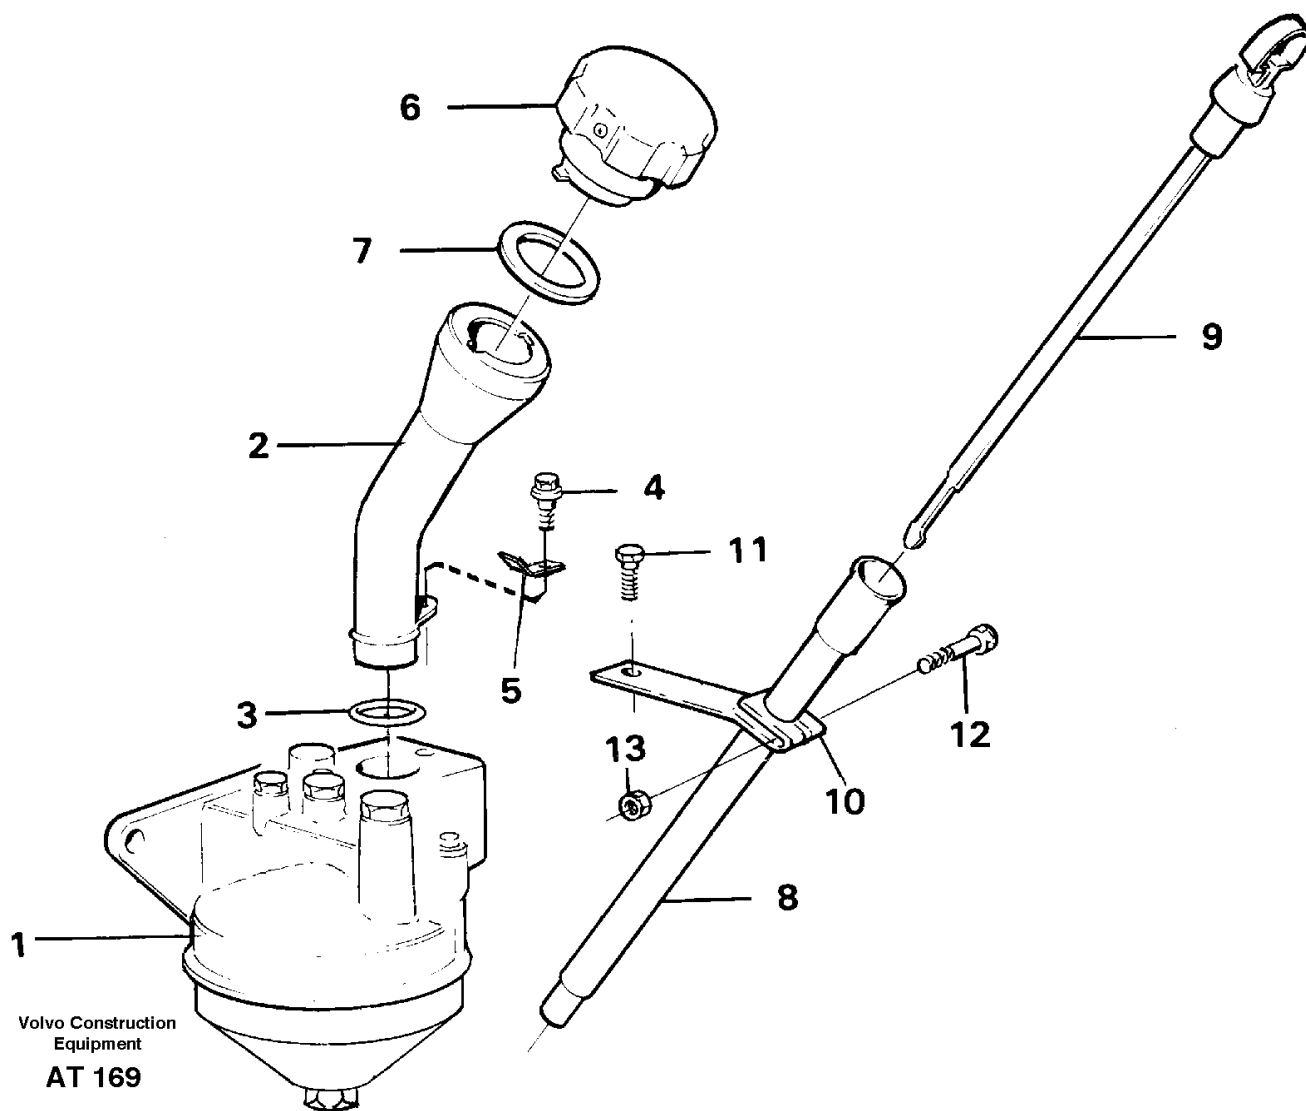

Date: 2014/2/10	Image id: AT169	Catalogue: 97785	Model: L90C
Brand: Volvo	Serial: 14305-17000, 62463-65000, 70060-80000	Group/Section: 217/200	Title: Oil filler and dipstick

Pos	Part	Q1	Q2	Q3	Q4	Q5	PS	Kit	Description	Option(s)	Remark
1		1							Filter Housing		See ref 222/150
2	VOE4772233	1							Oil filler pipe		
3	VOE421629	1							Sealing ring		
4	VOE13946173	1							Screw		(VOE946173)M8x20
5	VOE421713	1							Tab washer		
6	VOE421753	1							Filler cap		
7	VOE1275379	1							•Gasket		(VOE940096)
8	VOE11030765	1							Pipe		
9	VOE4772191	1							Dipstick