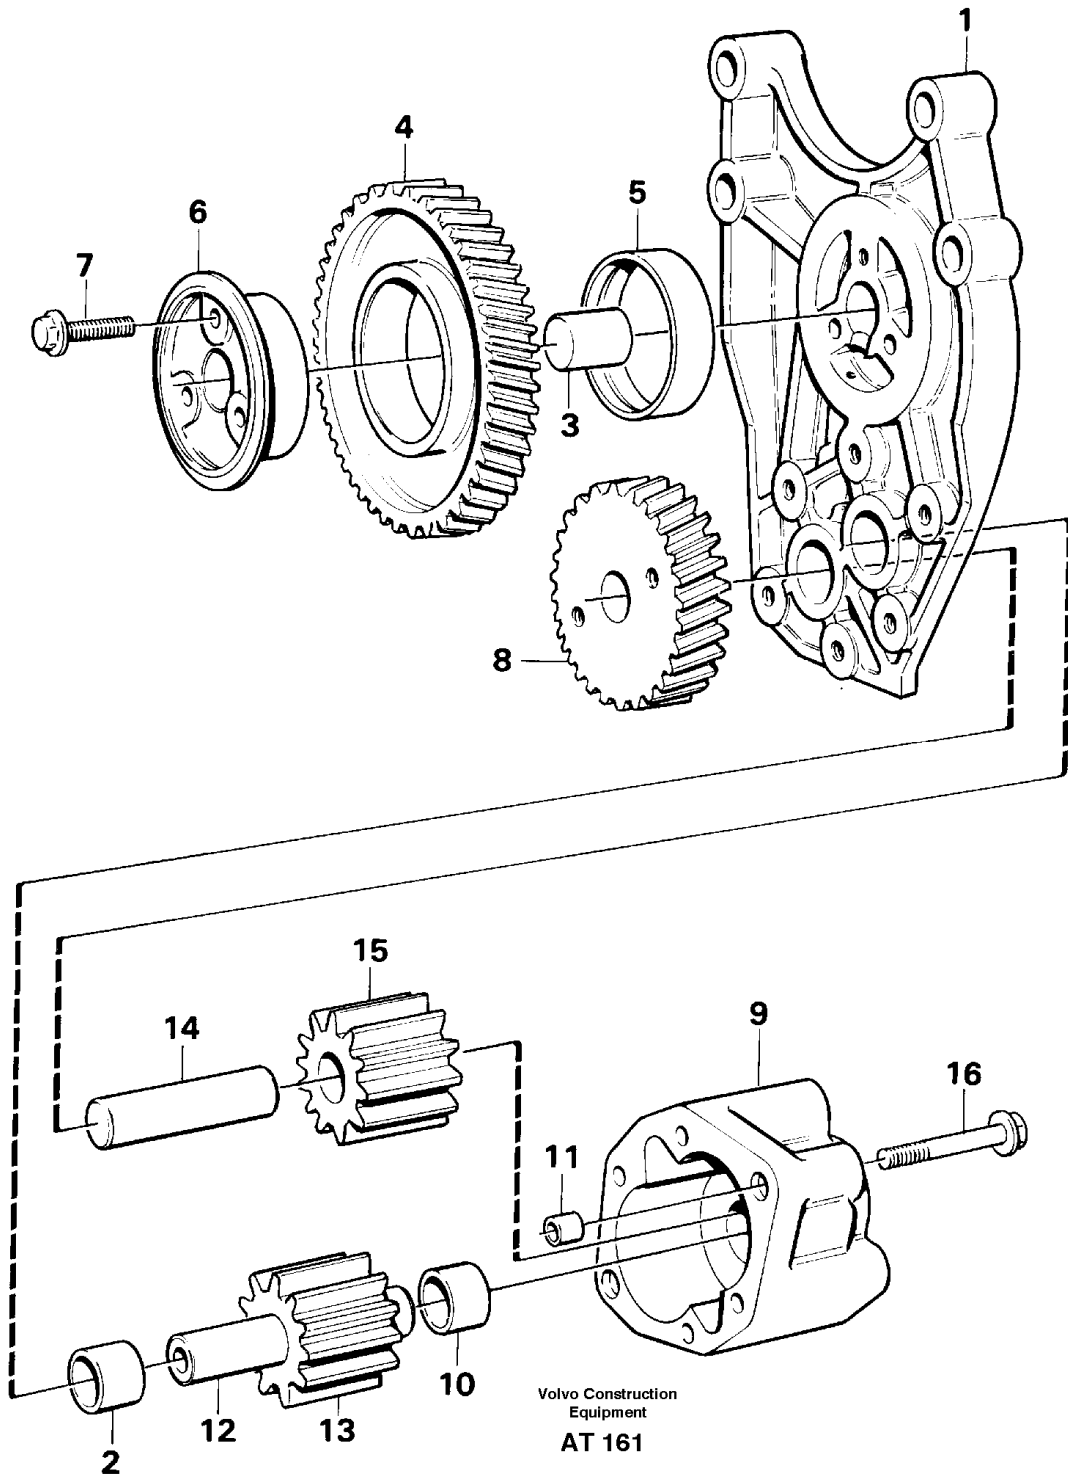

Date: 2014/2/10	Image id: AT161	Catalogue: 97785	Model: L90C
Brand: Volvo	Serial: 14305-17000, 62463-65000, 70060-80000	Group/Section: 221/150	Title: Oil pump

Pos	Part	Q1	Q2	Q3	Q4	Q5	PS	Kit	Description	Option(s)	Remark