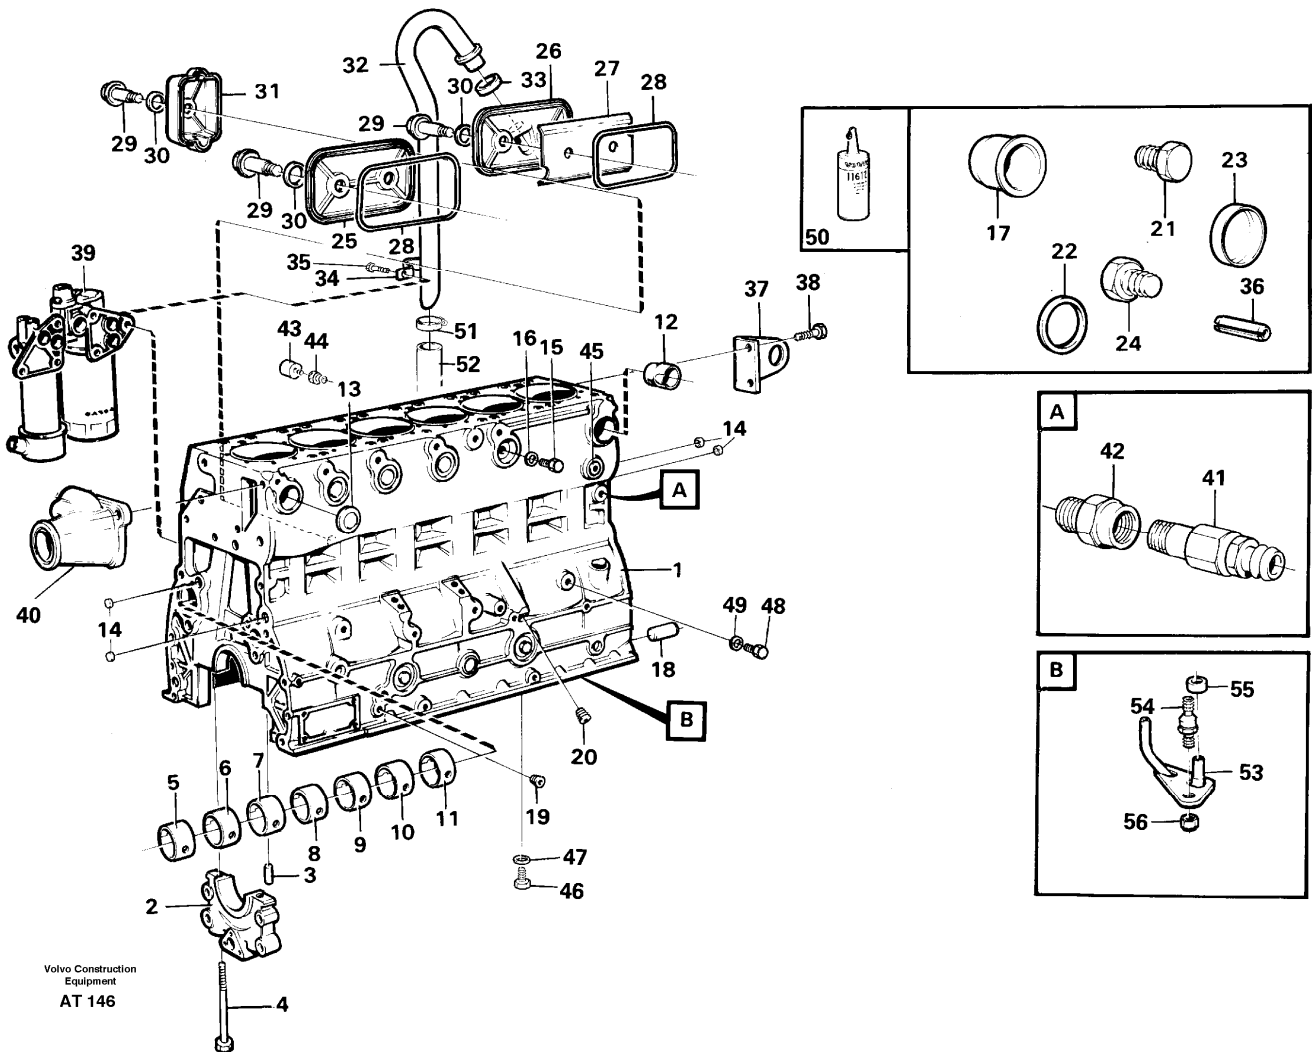

Date: 2014/2/10	Image id: AT139	Catalogue: 97785	Model: L90C
Brand: Volvo	Serial: 14305-17000, 62463-65000, 70060-80000	Group/Section: 210/150	Title: Engine, assembly

Pos	Part	Q1	Q2	Q3	Q4	Q5	PS	Kit	Description	Option(s)	Remark
	VOE15003910	1							Engine		(VOE8188100)
1									Cylinder head		See ref 211/100
2									Cylinder block		See ref 212/100
3									Camshaft		See ref 215/100
4									Timing gear casing		See ref 215/150
5									Crank mechanism		See ref 216/100
6									Oil sump		See ref 217/100
7									Oil filter		See ref 222/100
8									Inlet manifold		See ref 251/100
									Starter element		See ref 251/100
9	VOE13965183	8							Flange screw		M8 x 90
	VOE13955308	4							Screw		M8x110
10	VOE843075	4							Spacer sleeve		L=15 MM
11	VOE13941907	12							Washer		

Date: 2014/2/10	Image id: AT145	Catalogue: 97785	Model: L90C
Brand: Volvo	Serial: 14305-17000, 62463-65000, 70060-80000	Group/Section: 211/100	Title: Cylinder head

Pos	Part	Q1	Q2	Q3	Q4	Q5	PS	Kit	Description	Option(s)	Remark
	VOE420878	2							Cylinder head		
1		2					NS		•Cylinder head		
2	VOE420874	6							••Valve seat		STD D, INLET
	VOE420876	6							••Valve seat		0,20 O SZ
3	VOE420875	6							••Valve seat		STD D, EXHAUST

Date: 2014/2/10	Image id: AT146	Catalogue: 97785	Model: L90C
Brand: Volvo	Serial: 14305-17000, 62463-65000, 70060-80000	Group/Section: 212/100	Title: Cylinder block

Pos	Part	Q1	Q2	Q3	Q4	Q5	PS	Kit	Description	Option(s)	Remark
1	VOE420990	1							Cylinder block		
2		7					NS		•Bearing carrier		
3	VOE422426	1							••Pin		
4	VOE465899	14							••Screw		
5	VOE422076	1							•Bushing		
6	VOE422077	1							•Bushing		(VOE7422077)
7	VOE422078	1							•Bushing		
8	VOE11000014	1							•Bushing		(VOE422079)
9	VOE422080	1							•Bushing		(VOE7422080)
10	VOE422081	1							•Bushing		