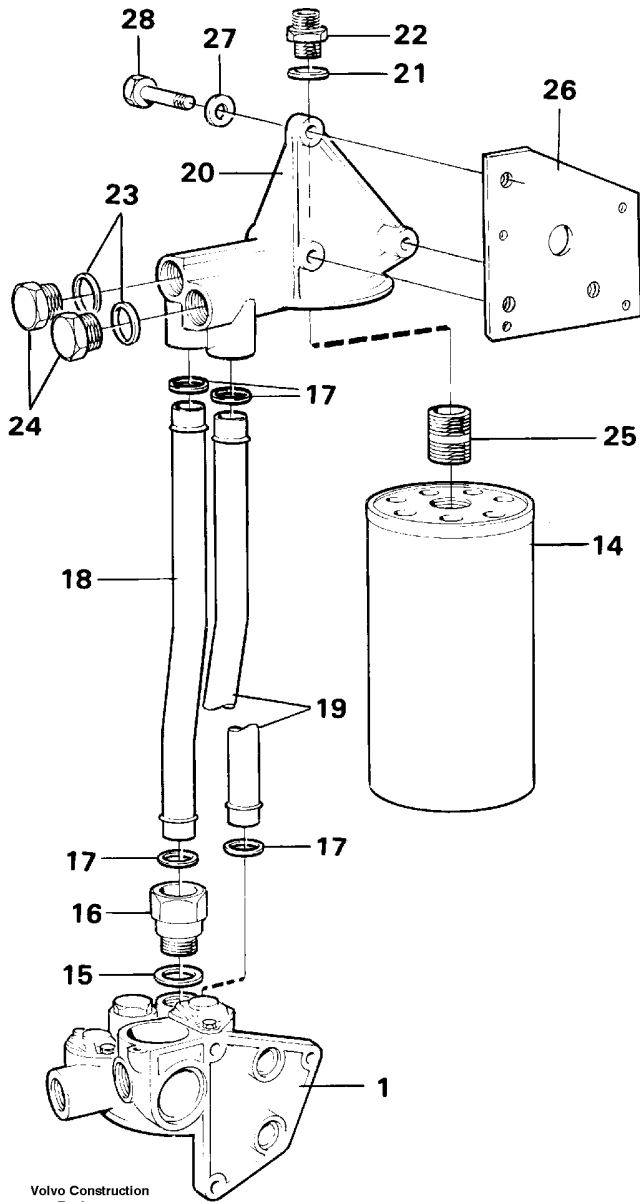

Date: 2014/2/10	Image id: AT167	Catalogue: 97785	Model: L90C
Brand: Volvo	Serial: 14305-17000, 62463-65000, 70060-80000	Group/Section: 222/100	Title: Oil filter

Volvo Construction
Equipment
AT 167