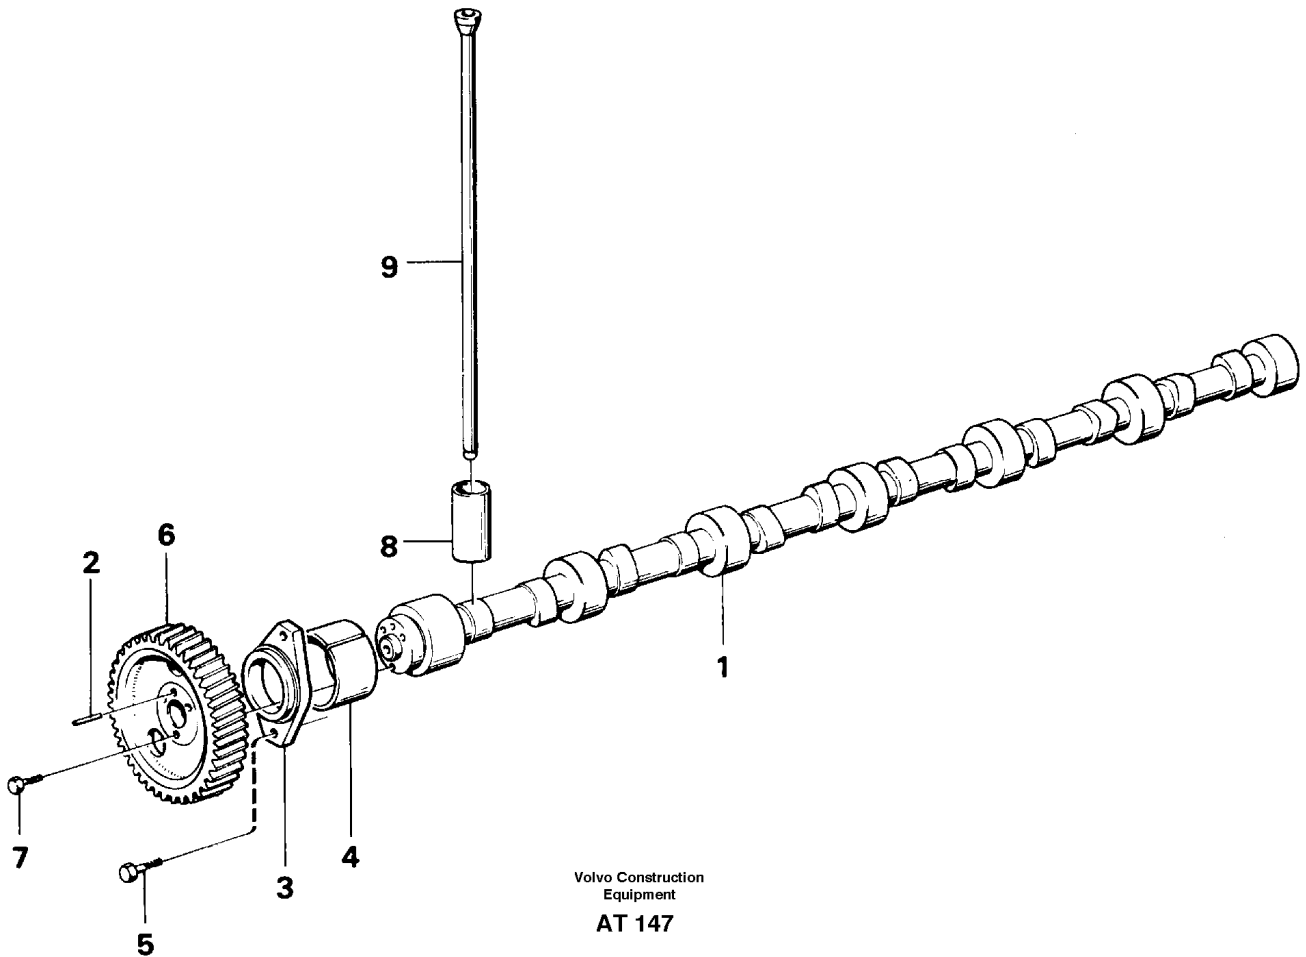

VOLVO

Construction Equipment

Date: 2014/2/10	Image id: AT147	Catalogue: 97785	Model: L90C
Brand: Volvo	Serial: 14305-17000, 62463-65000, 70060-80000	Group/Section: 215/100	Title: Camshaft

Pos	Part	Q1	Q2	Q3	Q4	Q5	PS	Kit	Description	Option(s)	Remark
1	VOE465787	1							Camshaft		
		1					NS		•Camshaft		
2	VOE950588	1							•Pin		
3	VOE465789	1							Flange		
4		7							Bushing		See ref 212/100
5	VOE471509	2							Screw		
6	VOE478297	1							Gear		
7	VOE471555	3							Screw		
8	VOE421067	12							Tappet		
9	VOE420021	12							Rod