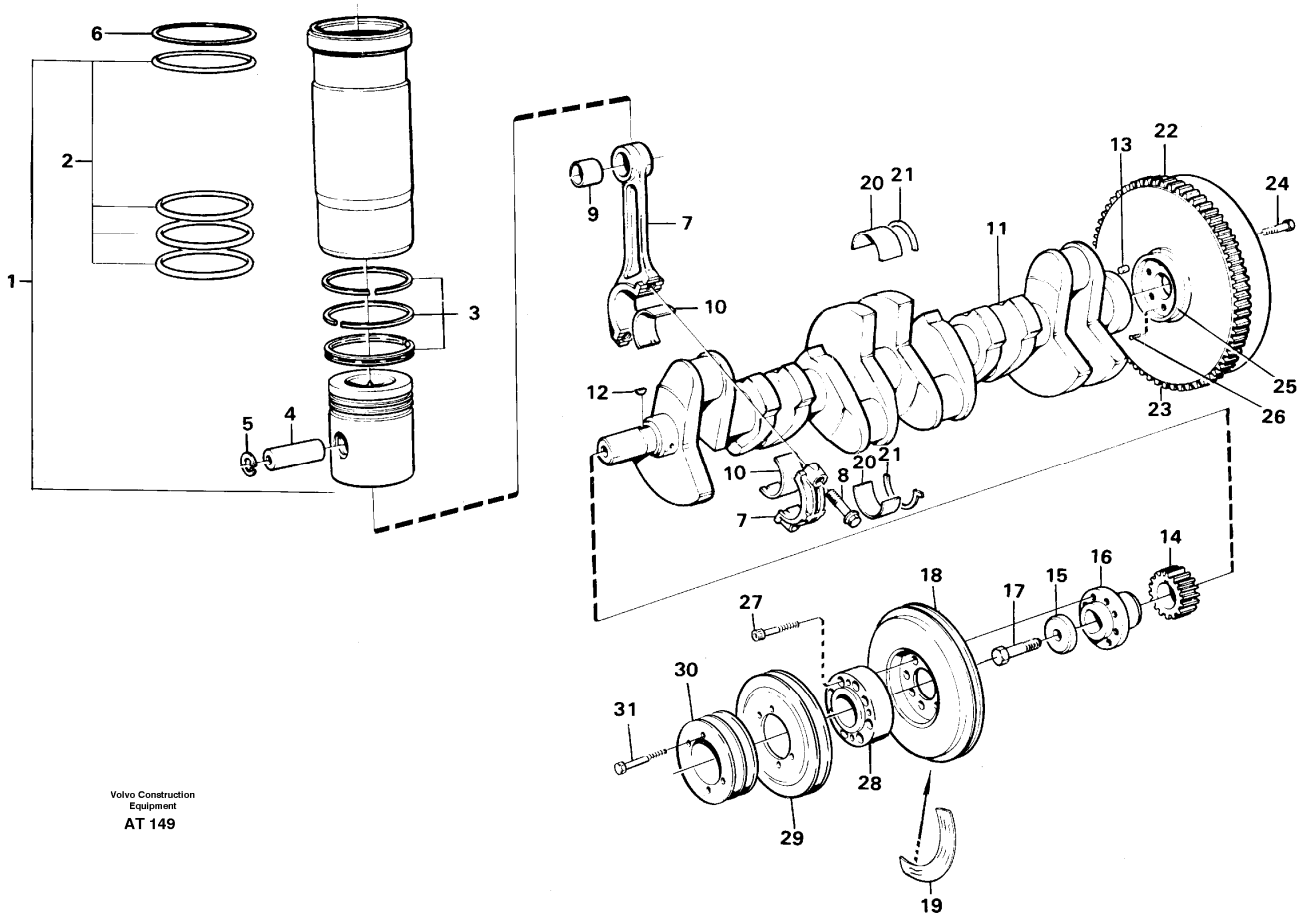

Date: 2014/2/10	Image id: AT149	Catalogue: 97785	Model: L90C
Brand: Volvo	Serial: 14305-17000, 62463-65000, 70060-80000	Group/Section: 216/100	Title: Crankshaft and related parts

Volvo Construction
Equipment
AT 149

Pos	Part	Q1	Q2	Q3	Q4	Q5	PS	Kit	Description	Option(s)	Remark
1	VOE275648	6					SS		Cylinder liner kit		
		6					NS		•Cylinder liner		
2	VOE271161	6							•Sealing ring kit		
		6					NS		••Sealing strip		ÖVRE/UPPER
		12					NS		••Sealing strip		NEDRE/LOWER
		6					NS		••Sealing strip		NEDRE/LOWER
		6					NS		•Piston		
3	VOE276310	6							•Piston ring kit		
		6					NS		••Compression ring		ÖVRE/UPPER
		6					NS		••Compression ring		NEDRE/LOWER
		6					NS		••Oil scraper ring		
4	VOE3978023	6							•Gudgeon pin		(VOE420988)
5	VOE914523	12							•Retaining ring		
6	VOE465394	REQ							Shim		THICK = 0,20 MM