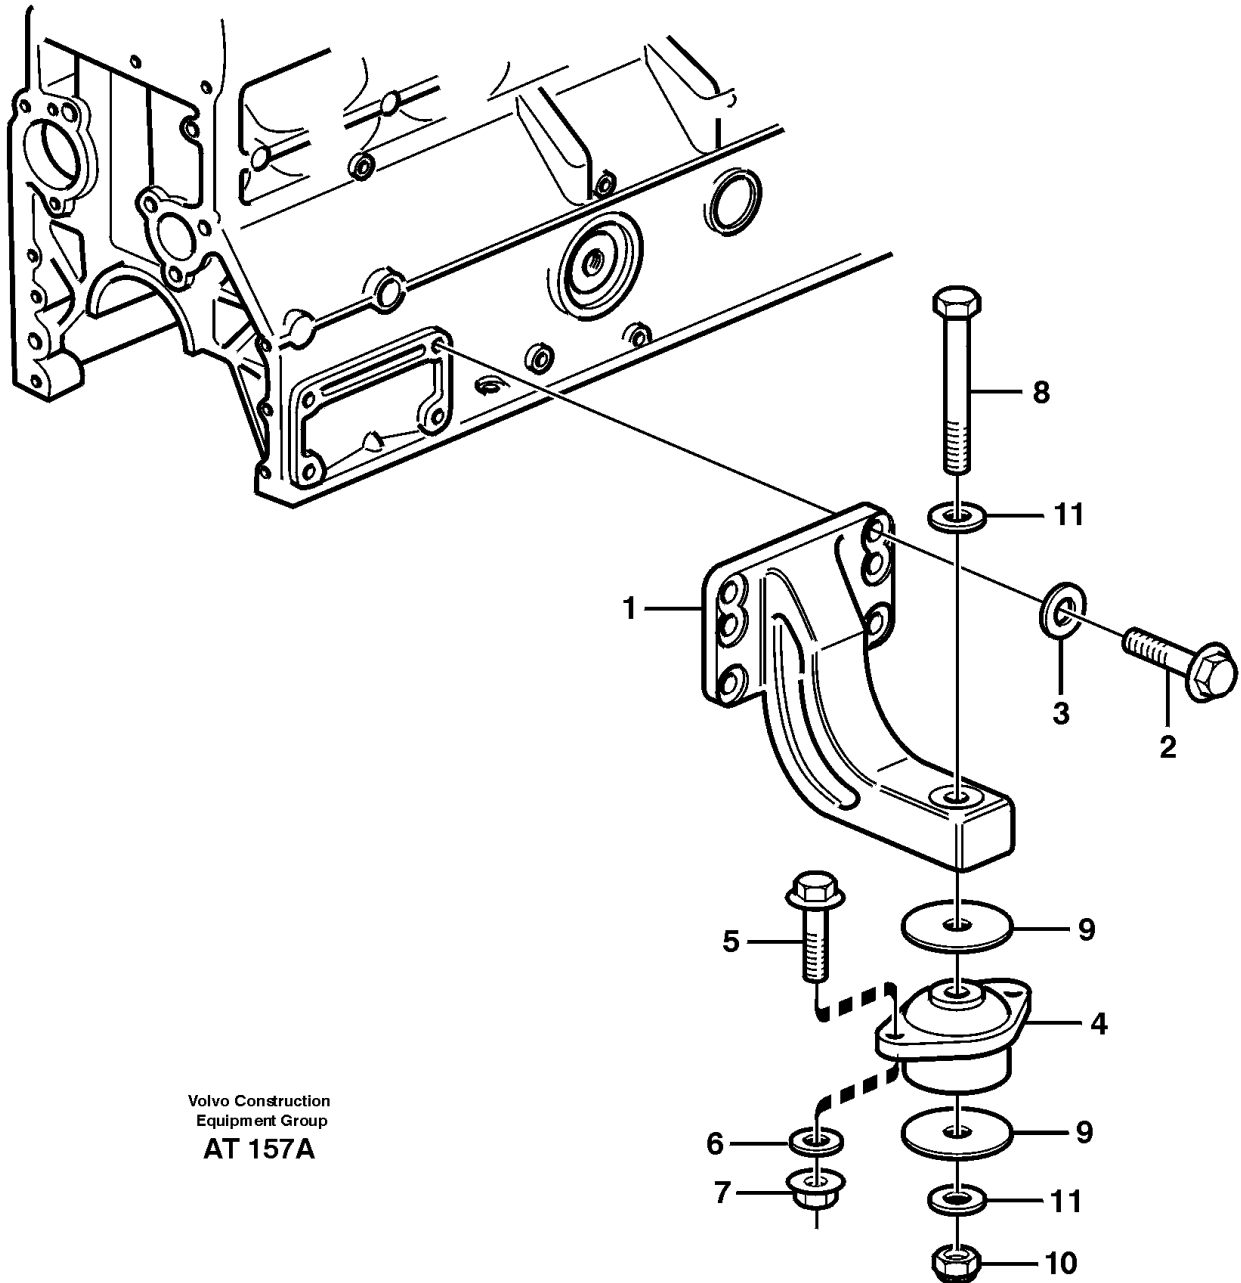

VOLVO

Construction Equipment

Date: 2014/2/10	Image id: AT157A	Catalogue: 97785	Model: L90C
Brand: Volvo	Serial: 14305-17000, 62463-65000, 70060-80000	Group/Section: 218/100	Title: Engine mounting

Volvo Construction
Equipment Group
AT 157A

Pos	Part	Q1	Q2	Q3	Q4	Q5	PS	Kit	Description	Option(s)	Remark
1	VOE4856778	2							Engine anchorage