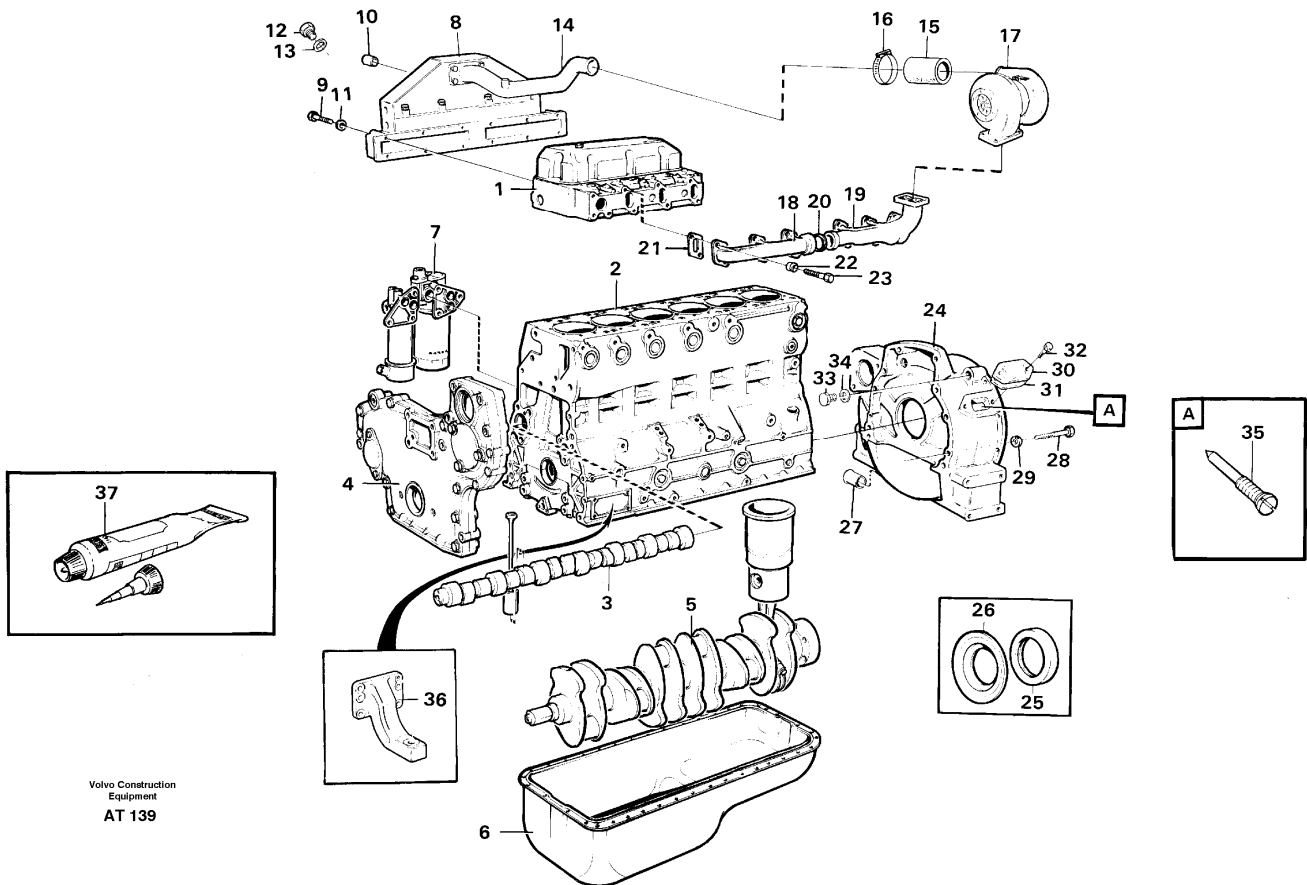

Date: 2014/2/10	Image id: AT139	Catalogue: 97785	Model: L90C
Brand: Volvo	Serial: 14305-17000, 62463-65000, 70060-80000	Group/Section: 210/150	Title: Engine, assembly

Pos	Part	Q1	Q2	Q3	Q4	Q5	PS	Kit	Description	Option(s)	Remark
	VOE15003910	1							Engine		(VOE8188100)
1									Cylinder head		See ref 211/100
2									Cylinder block		See ref 212/100
3									Camshaft		See ref 215/100
4									Timing gear casing		See ref 215/150
5									Crank mechanism		See ref 216/100
6									Oil sump		See ref 217/100
7									Oil filter		See ref 222/100
8									Inlet manifold		See ref 251/100
									Starter element		See ref 251/100
9	VOE13965183	8							Flange screw		M8 x 90
	VOE13955308	4							Screw		M8x110
10	VOE843075	4							Spacer sleeve		L=15 MM
11	VOE13941907	12							Washer		

Date: 2014/2/10	Image id: AT145	Catalogue: 97785	Model: L90C
Brand: Volvo	Serial: 14305-17000, 62463-65000, 70060-80000	Group/Section: 211/100	Title: Cylinder head

Pos	Part	Q1	Q2	Q3	Q4	Q5	PS	Kit	Description	Option(s)	Remark
	VOE420878	2							Cylinder head		
1		2					NS		•Cylinder head		
2	VOE420874	6							••Valve seat		STD D, INLET
	VOE420876	6							••Valve seat		0,20 O SZ
3	VOE420875	6							••Valve seat		STD D, EXHAUST

VOLVO

Construction Equipment

Date: 2014/2/10	Image id: AT147	Catalogue: 97785	Model: L90C
Brand: Volvo	Serial: 14305-17000, 62463-65000, 70060-80000	Group/Section: 215/100	Title: Camshaft

Pos	Part	Q1	Q2	Q3	Q4	Q5	PS	Kit	Description	Option(s)	Remark
1	VOE465787	1							Camshaft		
		1					NS		•Camshaft		
2	VOE950588	1							•Pin		
3	VOE465789	1							Flange		
4		7							Bushing		See ref 212/100
5	VOE471509	2							Screw		
6	VOE478297	1							Gear		
7	VOE471555	3							Screw		
8	VOE421067	12							Tappet		
9	VOE420021	12							Rod		