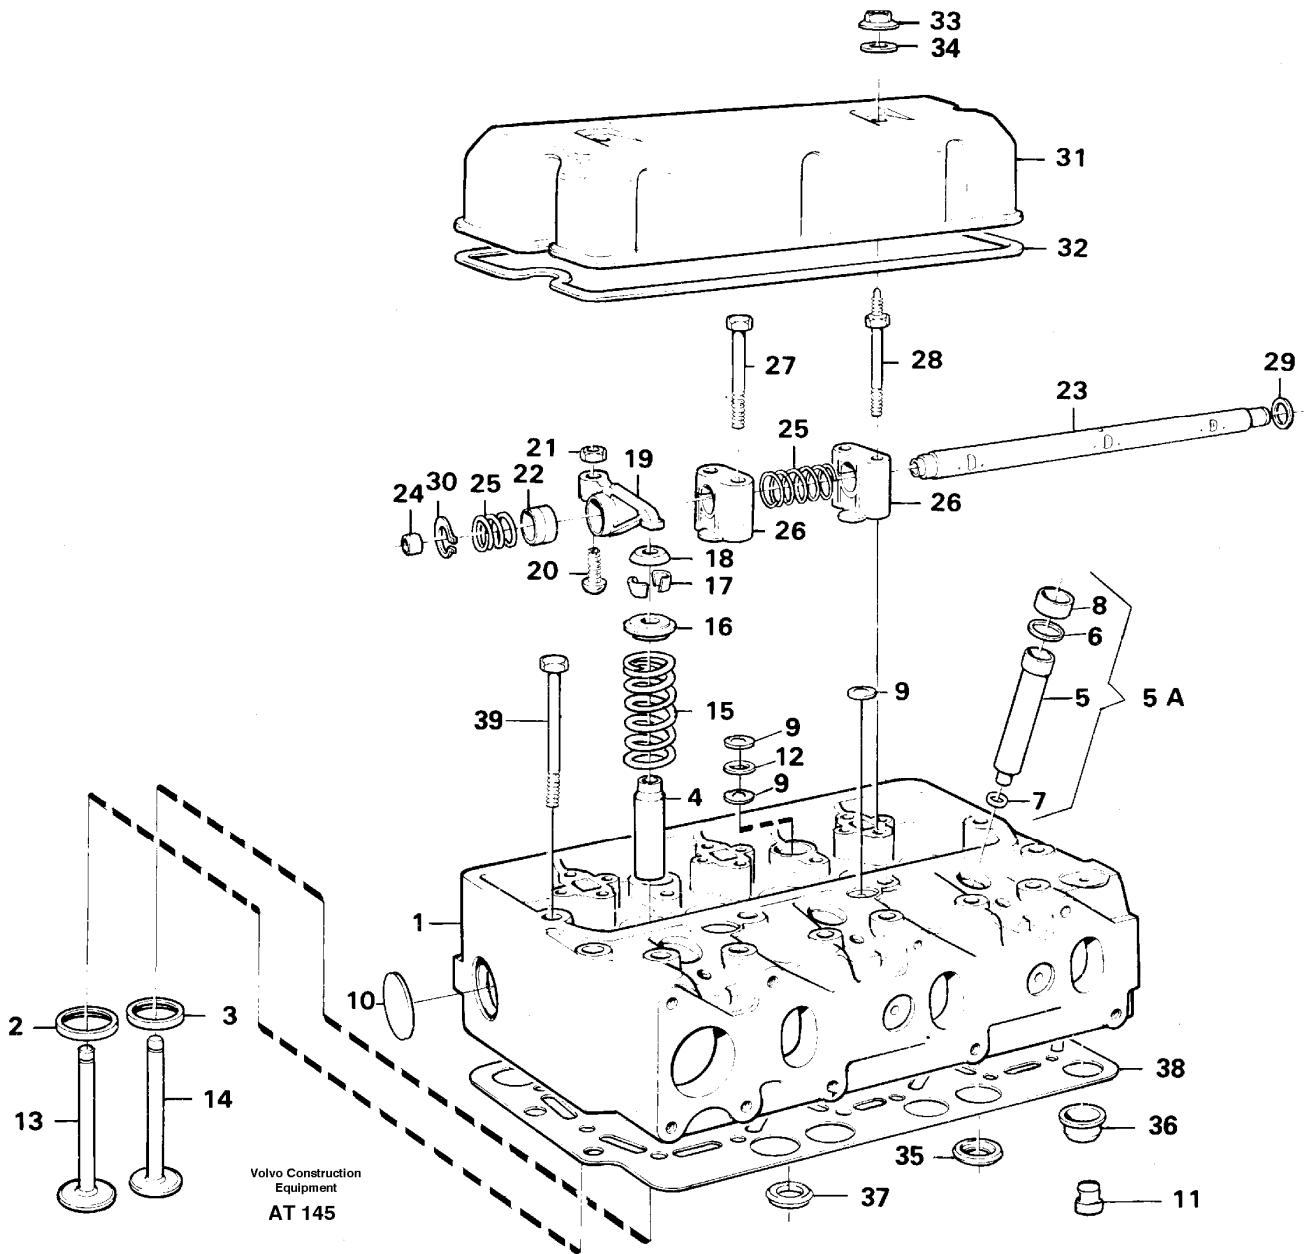

Date: 2014/2/10	Image id: AT139	Catalogue: 97785	Model: L90C
Brand: Volvo	Serial: 14305-17000, 62463-65000, 70060-80000	Group/Section: 210/150	Title: Engine, assembly

Pos	Part	Q1	Q2	Q3	Q4	Q5	PS	Kit	Description	Option(s)	Remark
	VOE15003910	1							Engine		(VOE8188100)
1									Cylinder head		See ref 211/100
2									Cylinder block		See ref 212/100
3									Camshaft		See ref 215/100
4									Timing gear casing		See ref 215/150
5									Crank mechanism		See ref 216/100
6									Oil sump		See ref 217/100
7									Oil filter		See ref 222/100
8									Inlet manifold		See ref 251/100
									Starter element		See ref 251/100
9	VOE13965183	8							Flange screw		M8 x 90
	VOE13955308	4							Screw		M8x110
10	VOE843075	4							Spacer sleeve		L=15 MM
11	VOE13941907	12							Washer		

Date: 2014/2/10	Image id: AT145	Catalogue: 97785	Model: L90C
Brand: Volvo	Serial: 14305-17000, 62463-65000, 70060-80000	Group/Section: 211/100	Title: Cylinder head

Pos	Part	Q1	Q2	Q3	Q4	Q5	PS	Kit	Description	Option(s)	Remark
	VOE420878	2							Cylinder head		
1		2					NS		•Cylinder head		
2	VOE420874	6							••Valve seat		STD D, INLET
	VOE420876	6							••Valve seat		0,20 O SZ
3	VOE420875	6							••Valve seat		STD D, EXHAUST

VOLVO

Construction Equipment

Date: 2014/2/10	Image id: AT147	Catalogue: 97785	Model: L90C
Brand: Volvo	Serial: 14305-17000, 62463-65000, 70060-80000	Group/Section: 215/100	Title: Camshaft

Pos	Part	Q1	Q2	Q3	Q4	Q5	PS	Kit	Description	Option(s)	Remark
1	VOE465787	1							Camshaft		
		1					NS		•Camshaft		
2	VOE950588	1							•Pin		
3	VOE465789	1							Flange		
4		7							Bushing		See ref 212/100
5	VOE471509	2							Screw		
6	VOE478297	1							Gear		
7	VOE471555	3							Screw		
8	VOE421067	12							Tappet		
9	VOE420021	12							Rod		