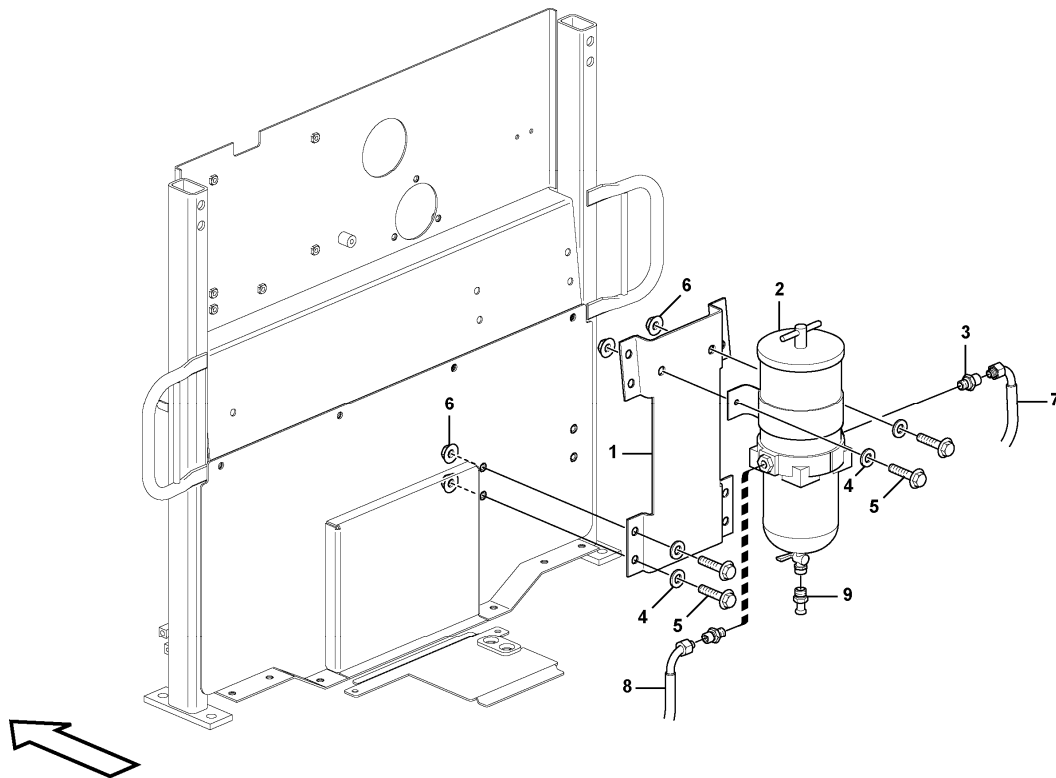

Date: 2014/2/8	Image id: 1052569	Catalogue: 20104	Model: L70F
Brand: Volvo	Serial: 24004-, 61801-, 71401-	Group/Section: 233/300	Title: Filter with fitting parts 84867

Volvo Construction
Equipment
1052569

Section option	Kit	Option description
VOE84867	VOE15145248	Fuel filter

Pos	Part	Q1	Q2	Q3	Q4	Q5	PS	Kit	Description	Option(s)	Remark
1	VOE15100749	1							Bracket		
2		1							Fuel Filter		See ref 233/350
3	VOE943299	2							Nipple		
4	VOE976945	10							Washer		
5	VOE946441	10							Flange screw		
6	VOE13971098	6							Flange nut		
7	VOE11410365	1							Fuel pipe		
8	VOE11410636	1							Fuel pipe		
9	VOE947043	1							Nipple