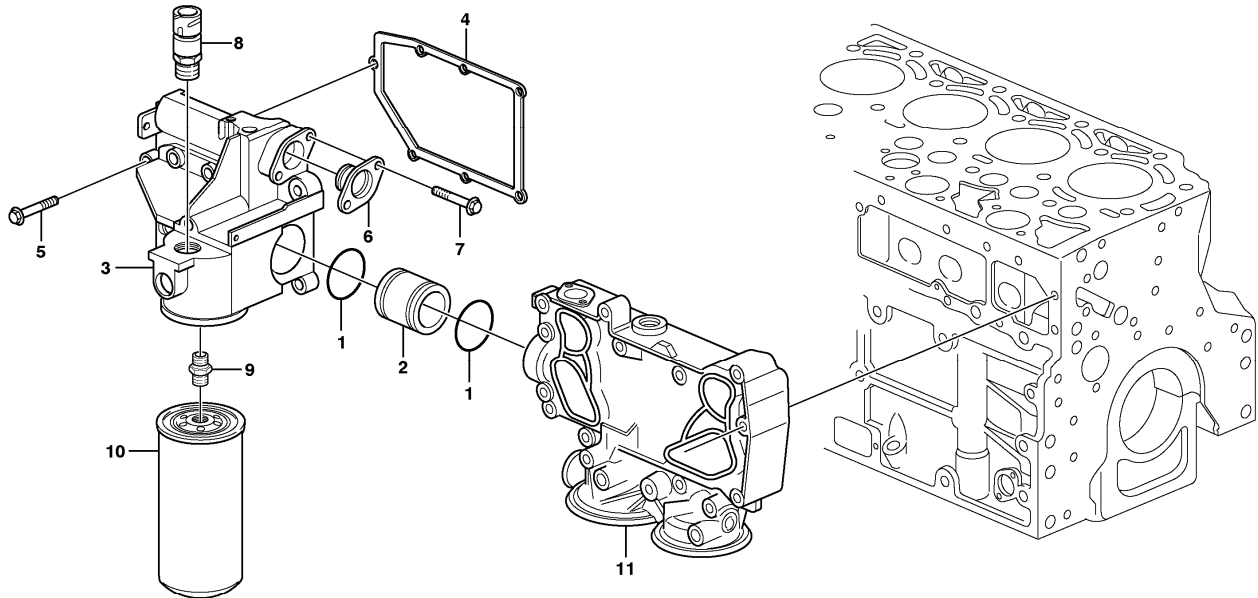

Date: 2014/2/8	Image id: 1023382	Catalogue: 20104	Model: L70F
Brand: Volvo	Serial: 24004-, 61801-, 71401-	Group/Section: 233/150	Title: Fuel filter

Volvo Construction
Equipment
1023382

Section option	Kit	Option description
VOE11411087		Engine D6ELBE3

Pos	Part	Q1	Q2	Q3	Q4	Q5	PS	Kit	Description	Option(s)	Remark
1	VOE20459193	2							Sealing ring		
2	VOE20459191	1							Plug		
3	VOE21307519	1							Filter housing		(VOE20805387)
4	VOE20459192	1							Gasket		
5	VOE20412324	7							Screw		
6	VOE20798139	1							Cover		
7	VOE20450728	2							Bolt		
8		1							Sensor		See ref 371/150
9	VOE20818370	1							Screw Bushing		
10	VOE20805349	1							Fuel Filter		
11		1							Oil Filter Hsg		See ref 223/100