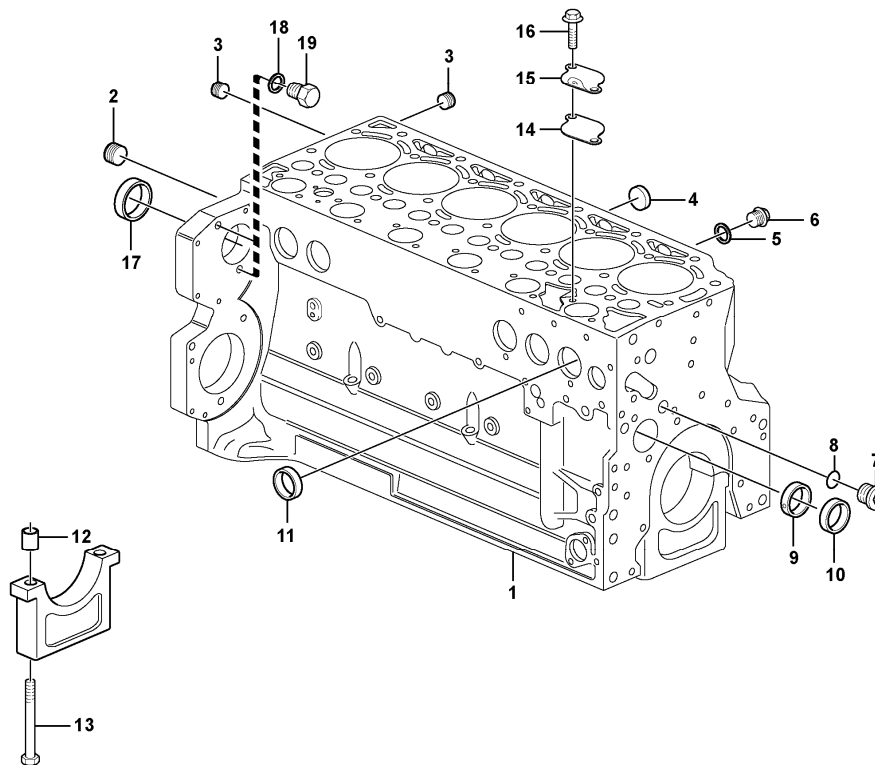

Date: 2014/2/8	Image id: 1056312	Catalogue: 20104	Model: L70F
Brand: Volvo	Serial: 24004-, 61801-, 71401-	Group/Section: 212/100	Title: Cylinder block

Volvo Construction
Equipment
1056312

Section option	Kit	Option description
VOE11411087		Engine D6ELBE3

Pos	Part	Q1	Q2	Q3	Q4	Q5	PS	Kit	Description	Option(s)	Remark
1	VOE21077566	1							Crankcase		
2	VOE20785813	1							•Plug		
3	VOE20508600	2							•Plug		
4	VOE20412745	5							•Core plug		
5	VOE13969011	2							•Gasket		
6	VOE20405716	2							•Plug		
7	VOE20998904	1							•Plug		
8	VOE20998903	1							•Sealing ring		
9	VOE20459998	1							•Camshaft bushing		
10	VOE20459999	6							•Camshaft bushing		
11	VOE20405721	9							•Core plug