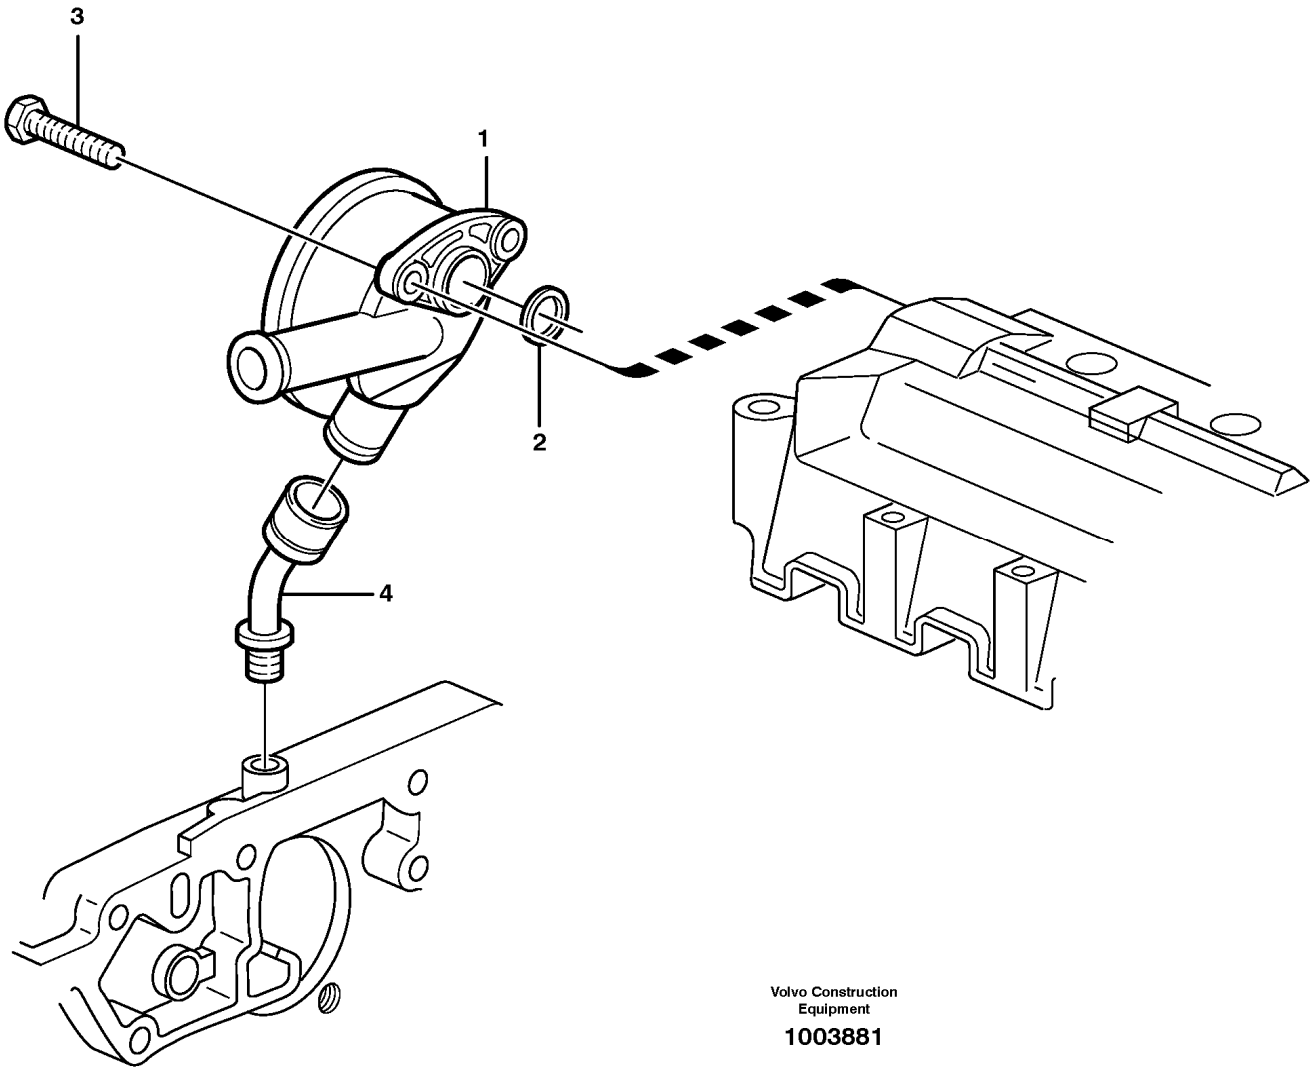

Date: 2014/2/7	Image id: 1003881	Catalogue: 20008	Model: L70E
Brand: Volvo	Serial: 21001-22957, 60001-61576, 71001-71337	Group/Section: 212/150	Title: Crankcase ventilation

Section option	Kit	Option description
VOE11172409		Engine VOLVO D6D LBE2

Pos	Part	Q1	Q2	Q3	Q4	Q5	PS	Kit	Description	Option(s)	Remark
1	VOE20405626	1							Regulator		
2	VOE20405627	1							Gasket		
3	VOE20450728	2							Bolt		
4	VOE20405938	1							Connector