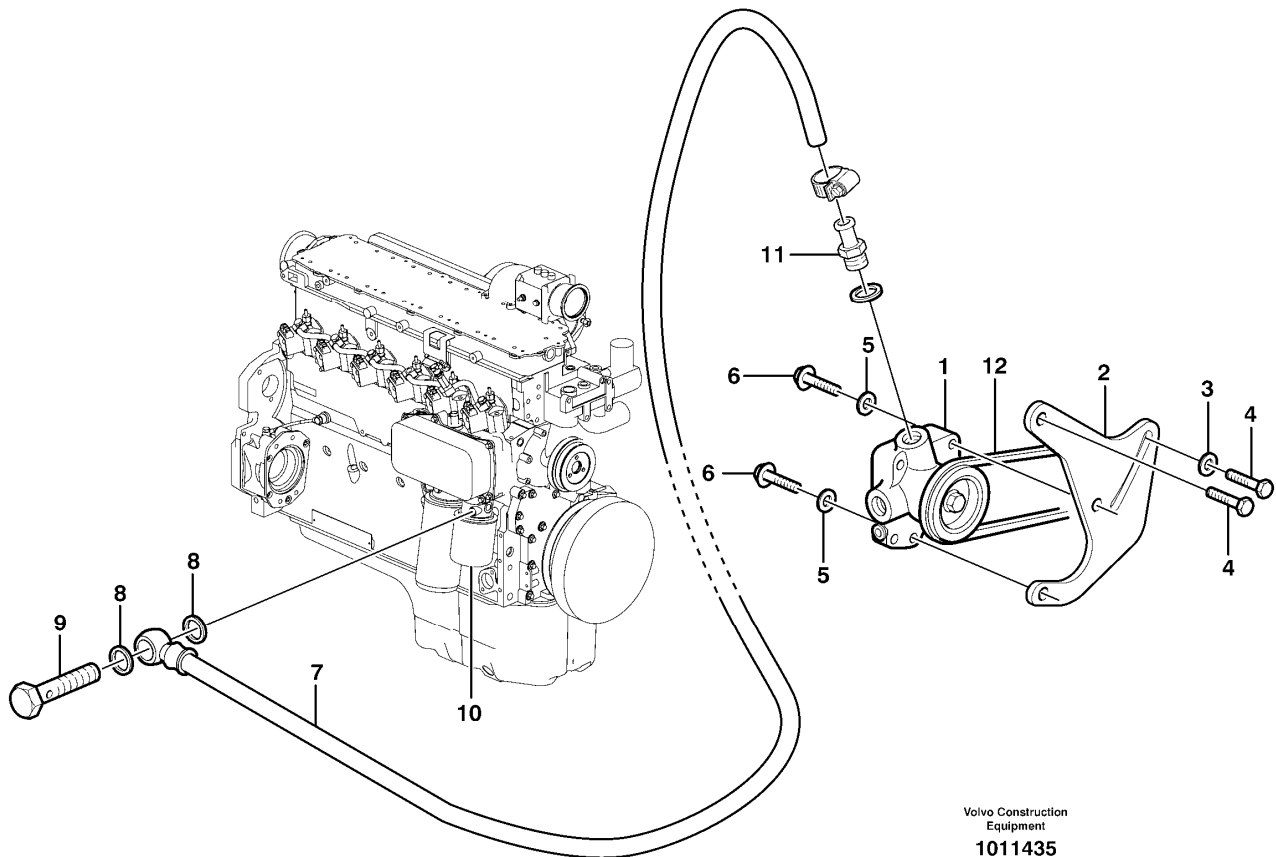

Date: 2014/2/7	Image id: 1011435	Catalogue: 20008	Model: L70E
Brand: Volvo	Serial: 21001-22957, 60001-61576, 71001-71337	Group/Section: 233/100	Title: Fuel pump STD, OPEN ROPS

Section option	Kit	Option description
VOE11172409		Engine VOLVO D6D LBE2

Pos	Part	Q1	Q2	Q3	Q4	Q5	PS	Kit	Description	Option(s)	Remark
1	VOE20497044	1							Fuel pump		
2	VOE20880927	1							Bracket		(VOE20460032)ENG - 01099408
2	VOE20880927	1							Bracket		ENG 01099409 -
3	VOE20405734	1							Washer		
4	VOE20441860	2							Screw		(VOE20498595)
5	VOE20460063	2							Spring washer		
6	VOE13949578	2							Screw		
7	VOE20460044	1							Fuel pipe		
8	VOE976929	2							Gasket