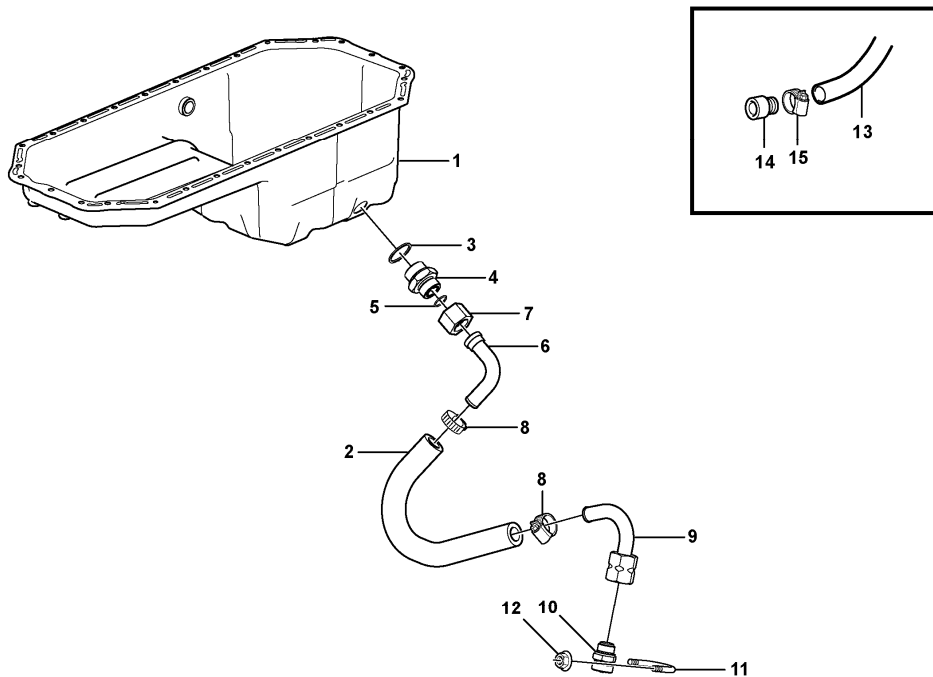

Date: 2014/2/7	Image id: 1019351	Catalogue: 20008	Model: L70E
Brand: Volvo	Serial: 21001-22957, 60001-61576, 71001-71337	Group/Section: 217/150	Title: Drain line, oil sump STD, OPEN ROPS

Volvo Construction
Equipment
1019351

Section option	Kit	Option description
VOE33162		Wheel Loader L70E

Pos	Part	Q1	Q2	Q3	Q4	Q5	PS	Kit	Description	Option(s)	Remark
1		1							Oil Pan		See ref 217/100
2	VOE990769	REQ					SE		Hose		L = 430 MM
3	VOE13947630	1							Gasket		
4	VOE11163064	1							Nipple		
5	VOE990740	1							O-ring		
6	VOE11410190	1							Drain tube		
7	VOE13933877	1							Fitting nut		
8	VOE943473	2							Hose clamp		
9	VOE11173508	1							Drain tube		
10	VOE11054692	1							Valve