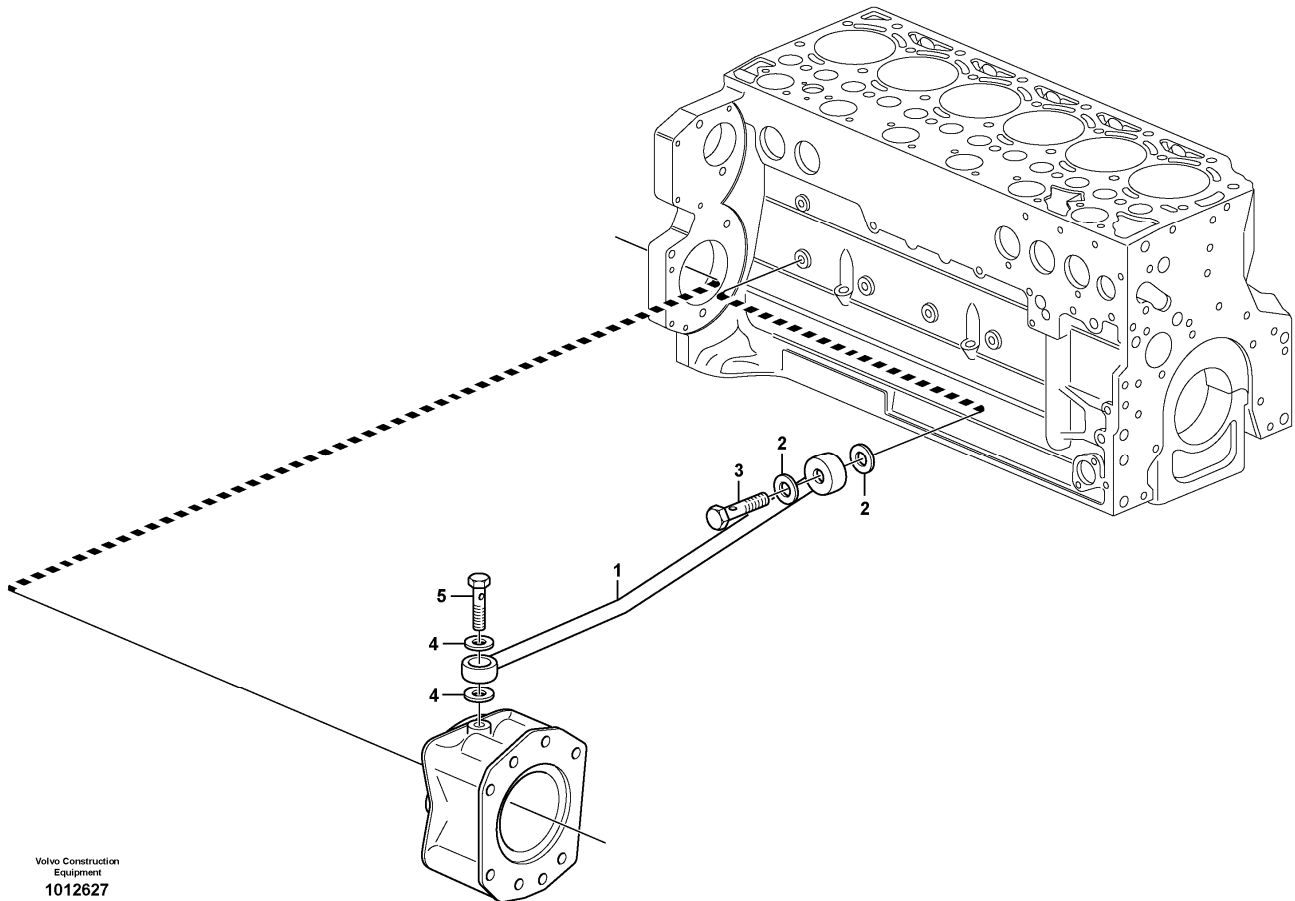

Date: 2014/2/8	Image id: 1012627	Catalogue: 20008	Model: L70E OR
Brand: Volvo	Serial: 72101-	Group/Section: 221/200	Title: Lubricating oil system

Volvo Construction
Equipment
1012627

Section option	Kit	Option description
VOE14524530		Engine

Pos	Part	Q1	Q2	Q3	Q4	Q5	PS	Kit	Description	Option(s)	Remark
1	VOE20459170	1							Oil pipe		
2	VOE13947621	2							Plane gasket		
3	VOE20460936	1							Hollow screw		
4	VOE13947281	2							Gasket		
5	VOE7025167	1							Hollow screw		(VOE20460231)