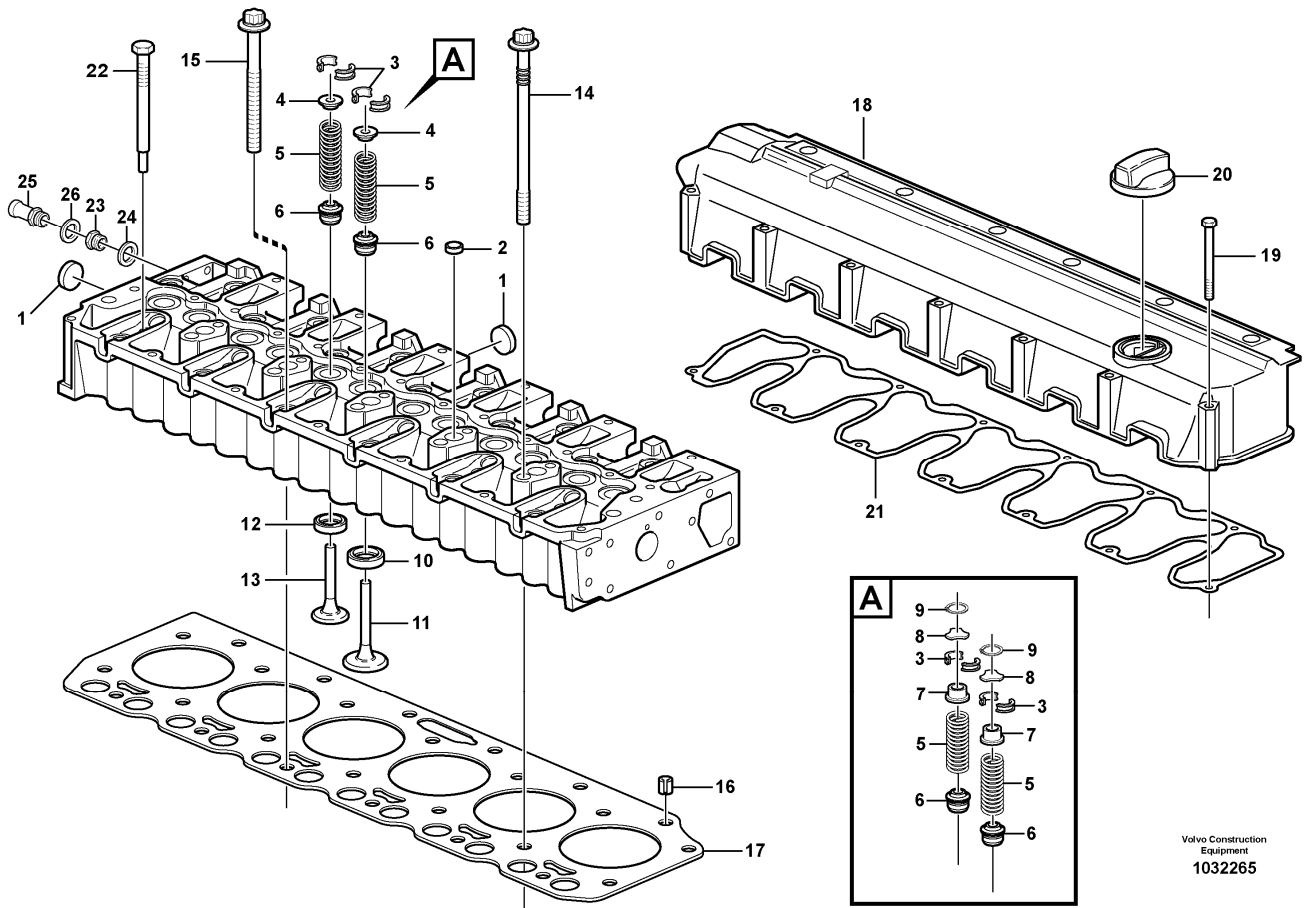

Date: 2014/2/8	Image id: 1032265	Catalogue: 20008	Model: L70E OR
Brand: Volvo	Serial: 72101-	Group/Section: 211/100	Title: Cylinder head

Volvo Construction
Equipment
1032265

Section option	Kit	Option description
VOE11172409		Engine VOLVO D6D LBE2

Pos	Part	Q1	Q2	Q3	Q4	Q5	PS	Kit	Description	Option(s)	Remark
	VOE20747867	1							Cylinder head		(VOE20498711)ENG - 01031803
	VOE20747867	1							Cylinder head		ENG 1031804 - 2006/01
	VOE21055823	1							Cylinder head		ENG 2006/02 -
1	VOE20412745	5							•Core plug		
2	VOE20412733	5							•Core plug		
3	VOE20459857	24							•Valve sleeve		
4	VOE20535037	12							•Washer		ENG - 2006/01
5	VOE20459851	12							•Valve spring		
6	VOE20459855	12							•Valve seal		
7	VOE20840747	12							•Spring Disc		ENG 2006/02 -