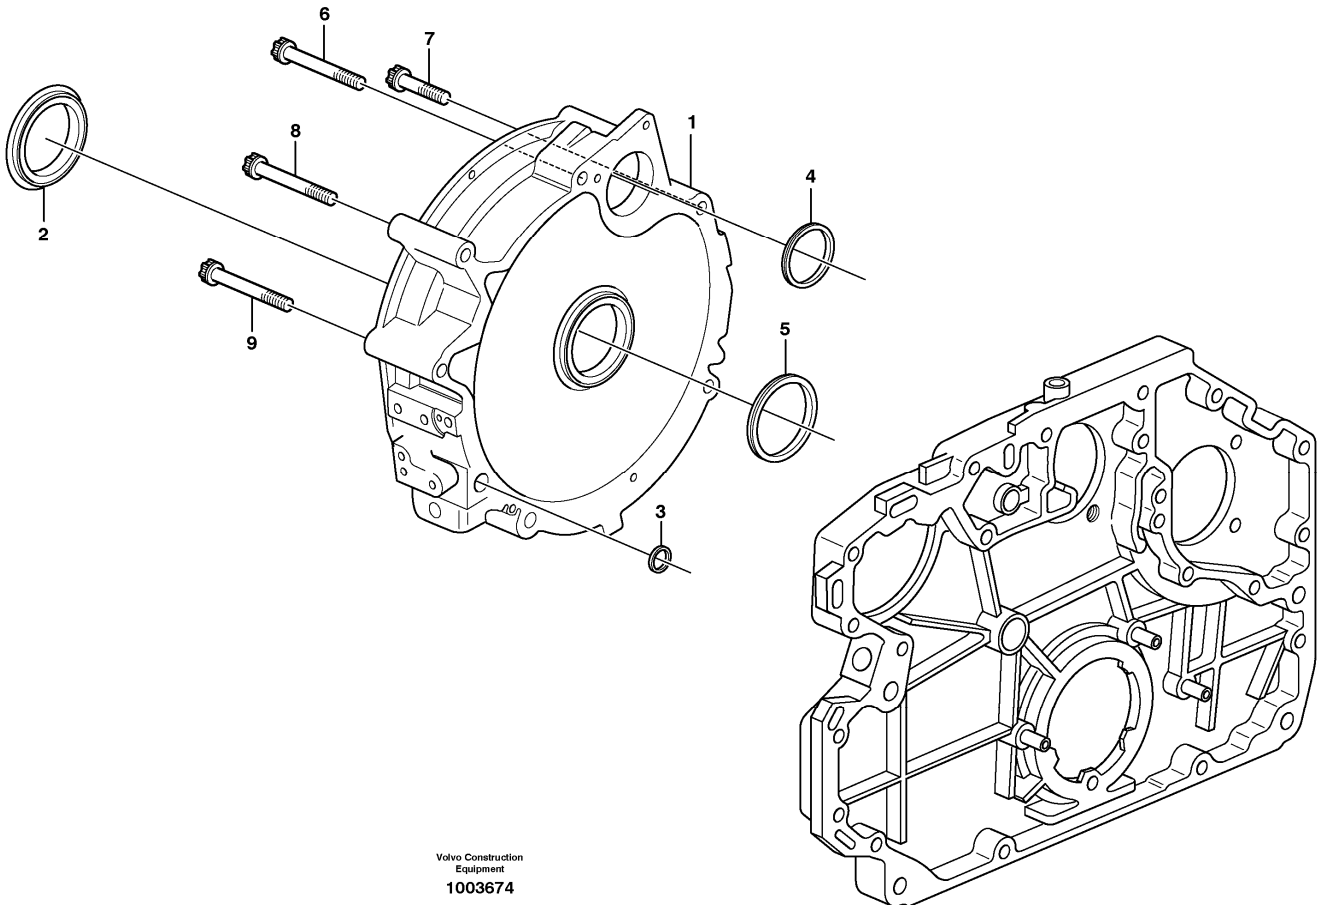

Date: 2014/2/8	Image id: 1003674	Catalogue: 20008	Model: L70E OR
Brand: Volvo	Serial: 72101-	Group/Section: 216/150	Title: Flywheel housing

Section option	Kit	Option description
VOE11172409		Engine VOLVO D6D LBE2

Pos	Part	Q1	Q2	Q3	Q4	Q5	PS	Kit	Description	Option(s)	Remark
1	VOE20459987	1							Flywheel housing		
2	VOE20450784	1							•Labyrinth ring		(VOE11700592)
3	VOE20459993	4							O-ring		
4	VOE20459994	1							Sealing ring		
5	VOE20450786	1							Sealing ring		(VOE11700599)
6	VOE20459991	3							Screw		
7	VOE20460931	1							Screw		
8	VOE20459995	4							Screw		
9	VOE20459996	1							Screw