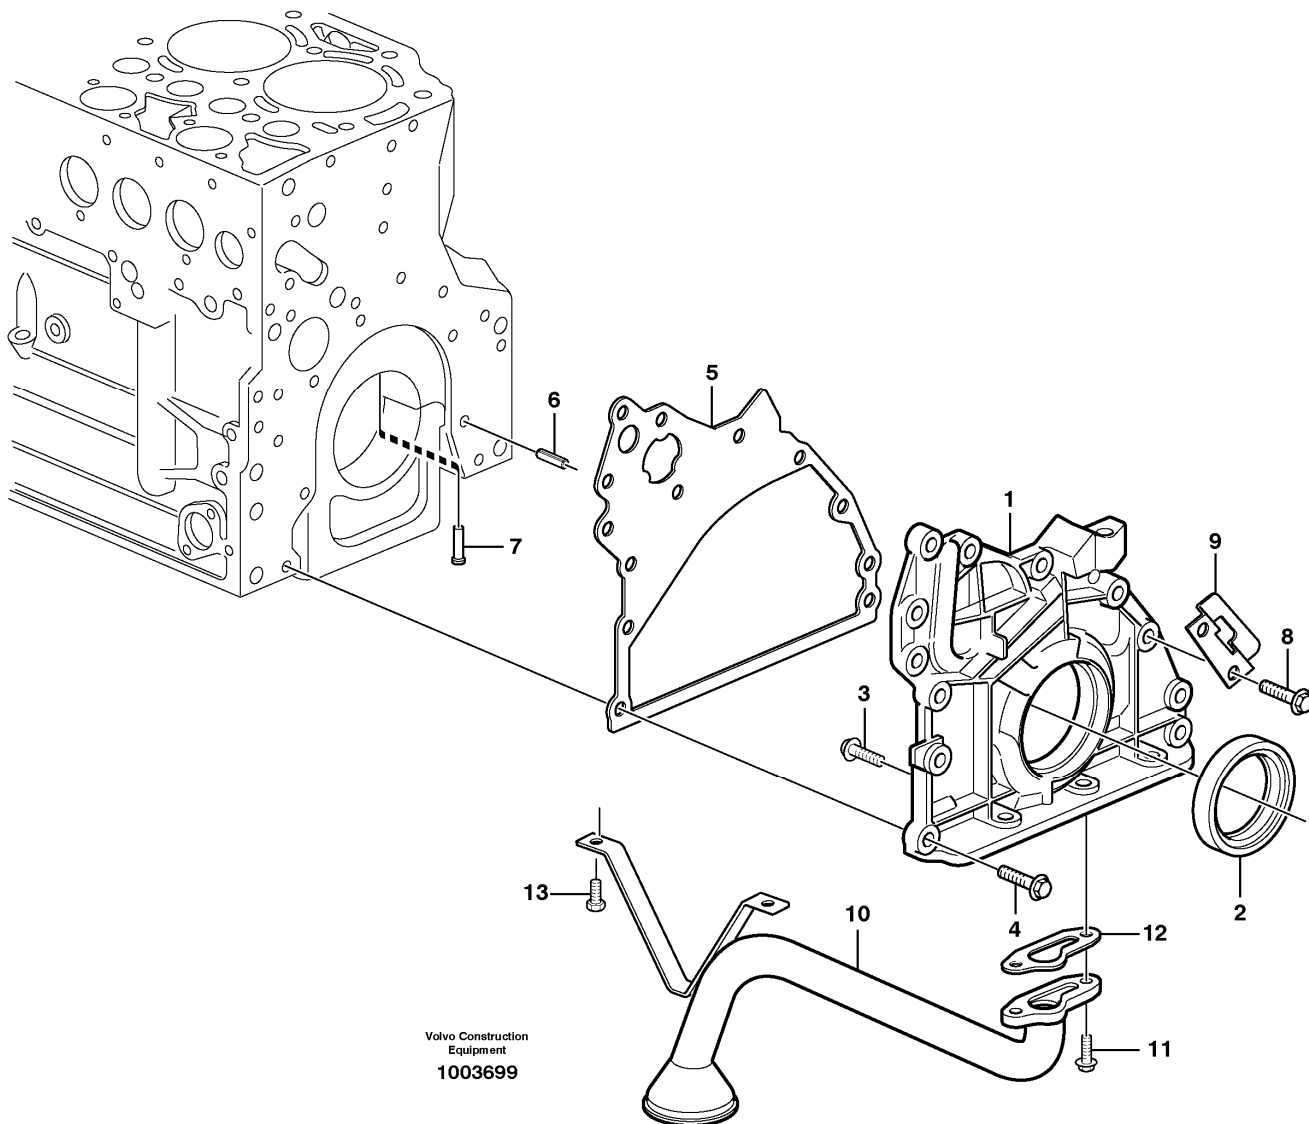

Date: 2014/2/8	Image id: 1003699	Catalogue: 20008	Model: L70E OR
Brand: Volvo	Serial: 72101-	Group/Section: 221/100	Title: Lubricating oil system

Section option	Kit	Option description
VOE11172409		Engine VOLVO D6D LBE2

Pos	Part	Q1	Q2	Q3	Q4	Q5	PS	Kit	Description	Option(s)	Remark
1	VOE20502113	1					SS		Oil pump		ENG - 912541
	VOE20574451	1							Oil Pump		ENG 912542 -
2	VOE20459168	1							•Crankshaft seal		
3	VOE20451738	8							•Screw		
4	VOE20412324	10							Screw		
5	VOE20537029	1							Gasket		(VOE20459161)