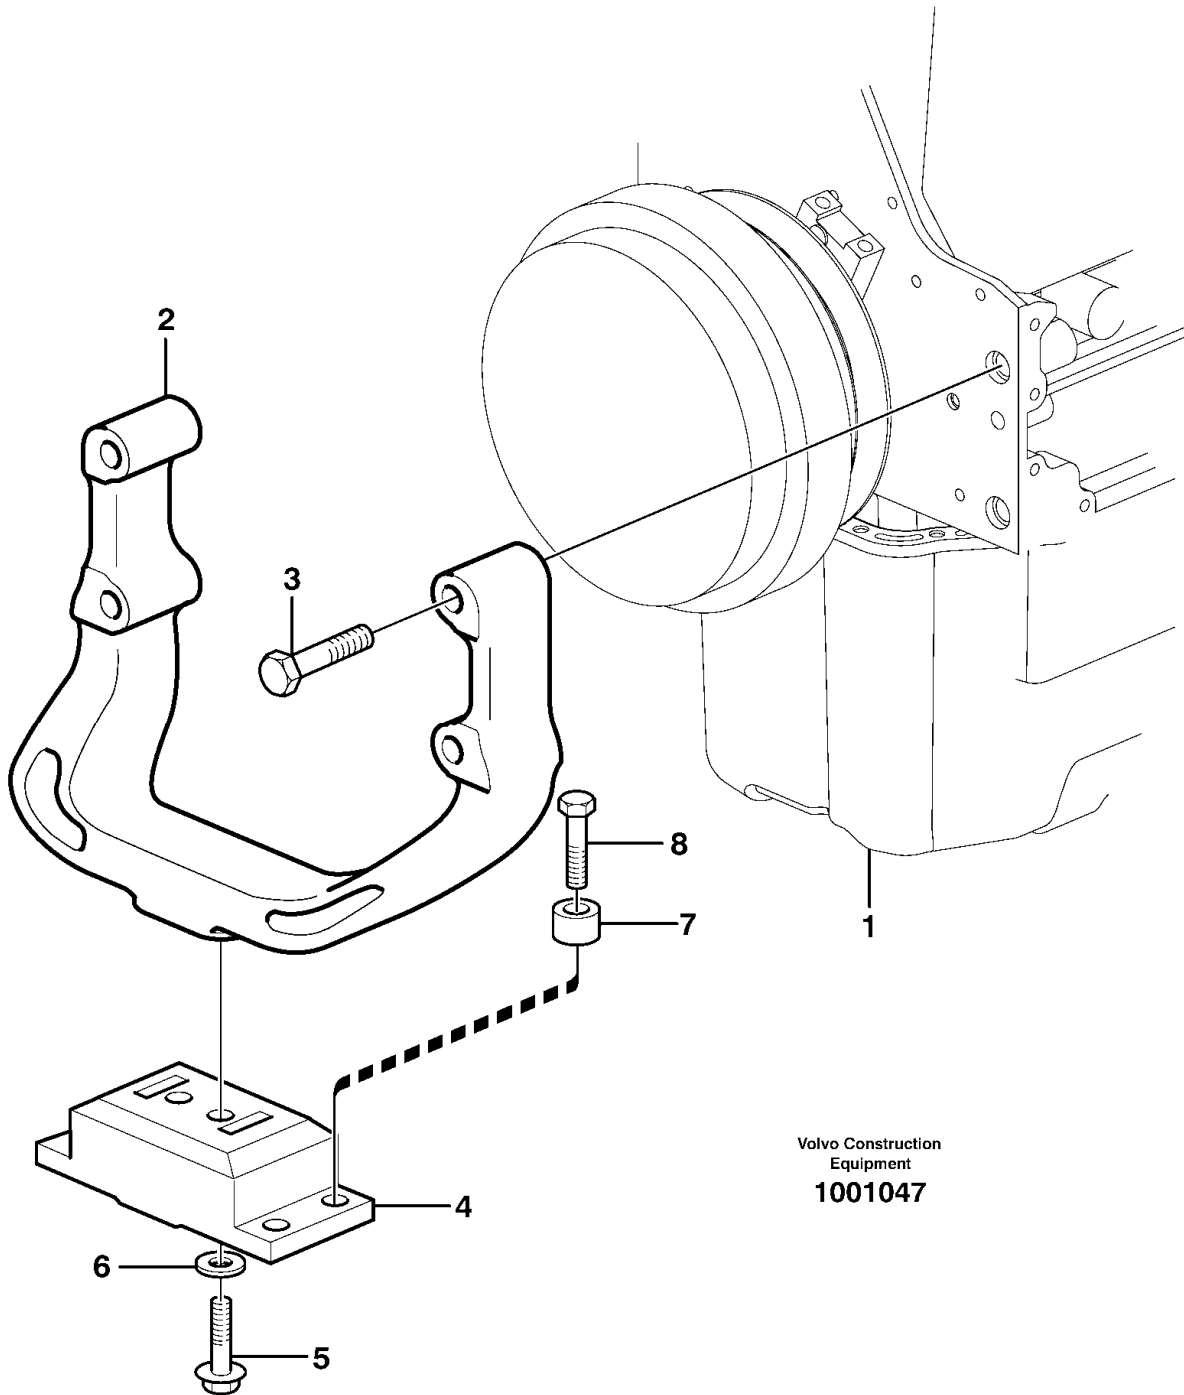

Date: 2014/2/8	Image id: 1001047	Catalogue: 20008	Model: L70E OR
Brand: Volvo	Serial: 72101-	Group/Section: 218/100	Title: Engine mounting STD, OPEN ROPS

Volvo Construction
Equipment
1001047

Section option	Kit	Option description
VOE33162		Wheel Loader L70E
VOE33172		Wheel loader L70E OPEN ROPS