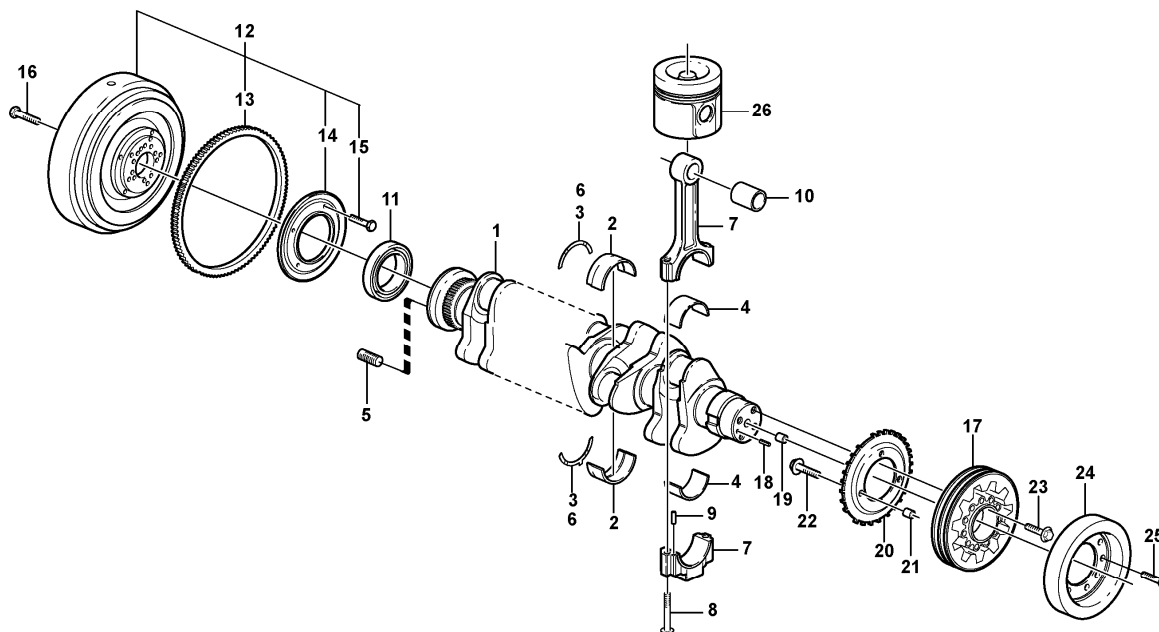

Date: 2014/2/8	Image id: 1021711	Catalogue: 20008	Model: L70E OR
Brand: Volvo	Serial: 72101-	Group/Section: 216/100	Title: Crankshaft and related parts

Volvo Construction
Equipment
1021711

Section option	Kit	Option description
VOE11172409		Engine VOLVO D6D LBE2

Pos	Part	Q1	Q2	Q3	Q4	Q5	PS	Kit	Description	Option(s)	Remark
1	VOE20459146	1							Crankshaft		ENG - 851836
	VOE20769707	1					SS		Crankshaft		ENG 851837 - 1022793
	VOE21351400	1							Crankshaft		(VOE20785969)ENG 1022794 - 1099383
	VOE21351400	1							Crankshaft		(VOE20892713)ENG 1099384 -
2	VOE20459140	7							Main bearing		STD 84,00 MM
	VOE20459139	7							Main Bearing		U SZ 83,75 MM
3	VOE20459149	REQ							Thrust washer		STD WID 14 MM THICK 2,0 MM
	VOE20459148	REQ							Thrust Washer		WID 14 MM THICK 2,2 MM
4	VOE20555403	6							Bearing		ENG - 695616 STD