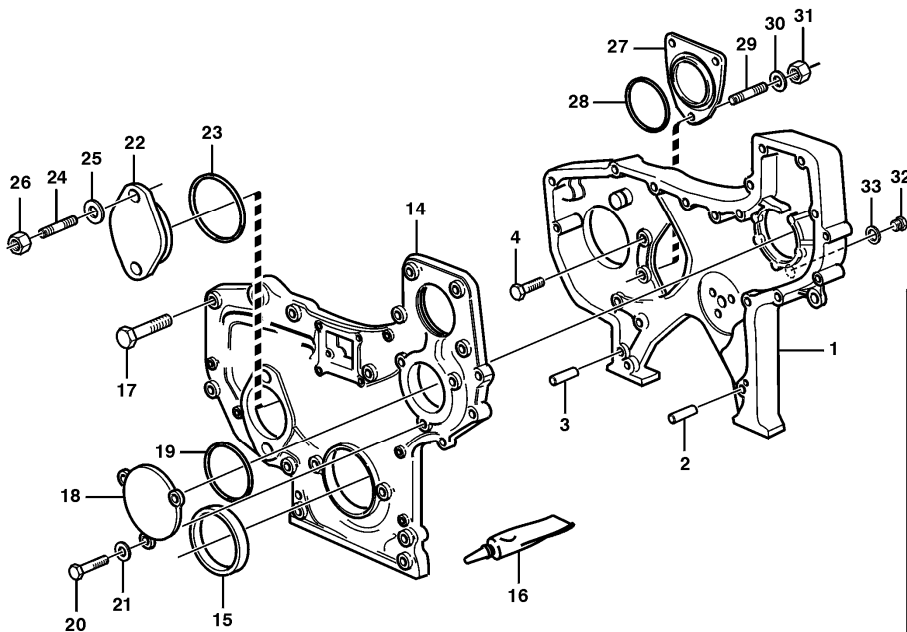

Date: 2014/1/28	Image id: EC129	Catalogue: 97810	Model: L70D OR
Brand: Volvo	Serial: 37001-37080	Group/Section: 215/100	Title: Timing gear casing

Volvo Construction
Equipment Group
EC 129