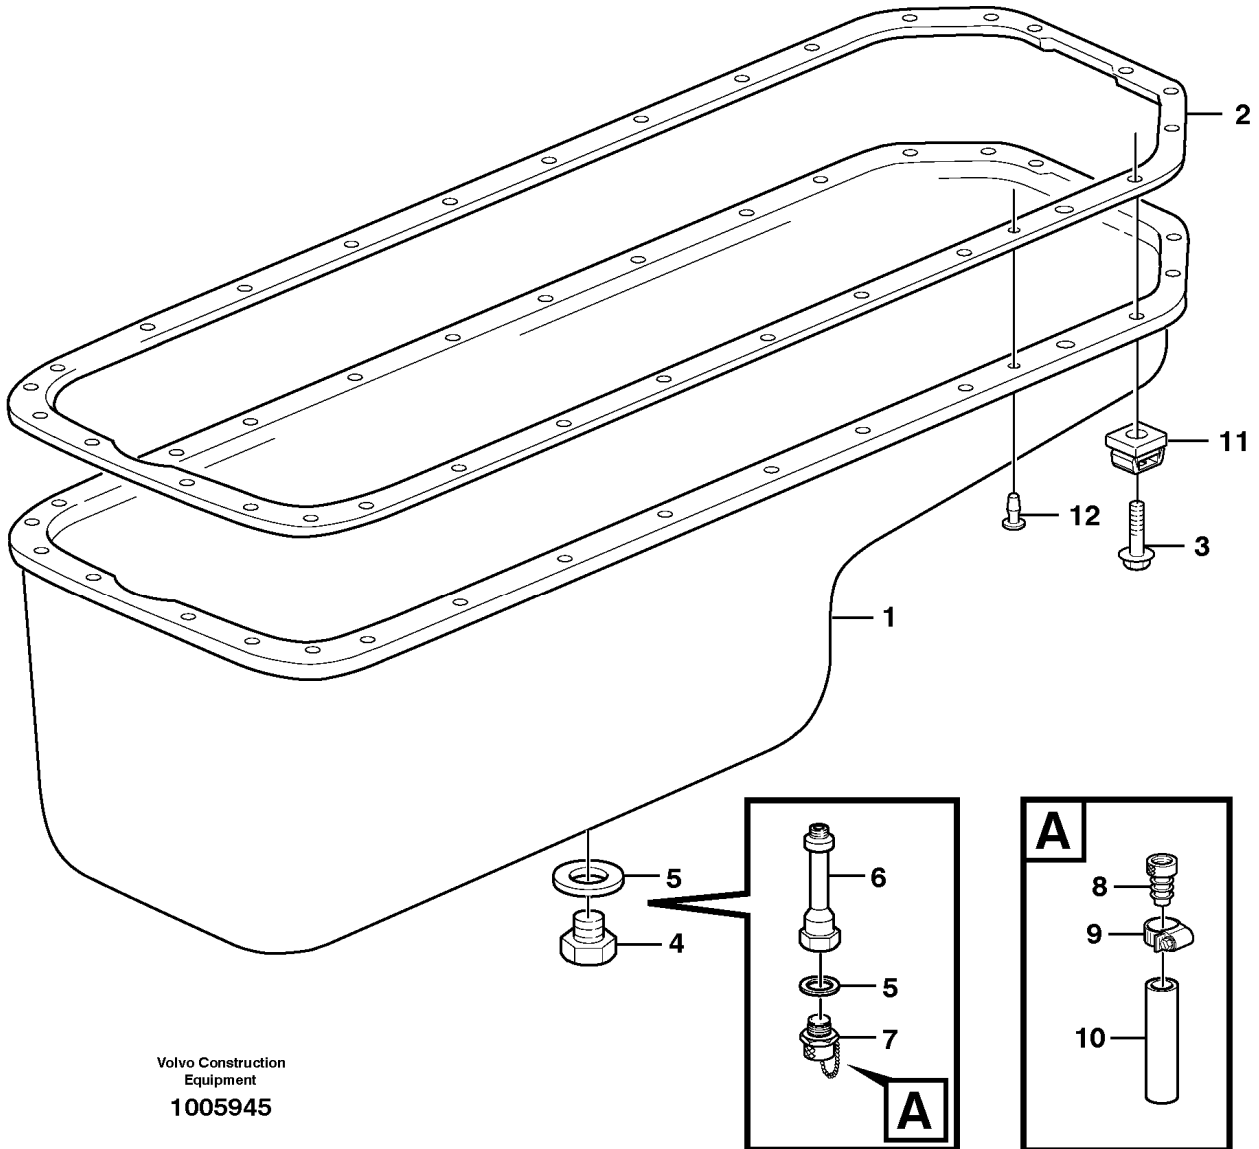

Date: 2014/1/28	Image id: 1005945	Catalogue: 97810	Model: L70D OR
Brand: Volvo	Serial: 37001-37080	Group/Section: 217/100	Title: Oil sump

Volvo Construction
Equipment
1005945

Section option	Kit	Option description
VOE93661		Noise reduction kit 'BLAUER ENGEL' 101 DB(A)

Q1-Q5	Option	Option description	
Q1 STD			
Q2 93661	VOE93661	Noise reduction kit 'BLAUER ENGEL' 101 DB(A)	

Pos	Part	Q1	Q2	Q3	Q4	Q5	PS	Kit	Description	Option(s)	Remark