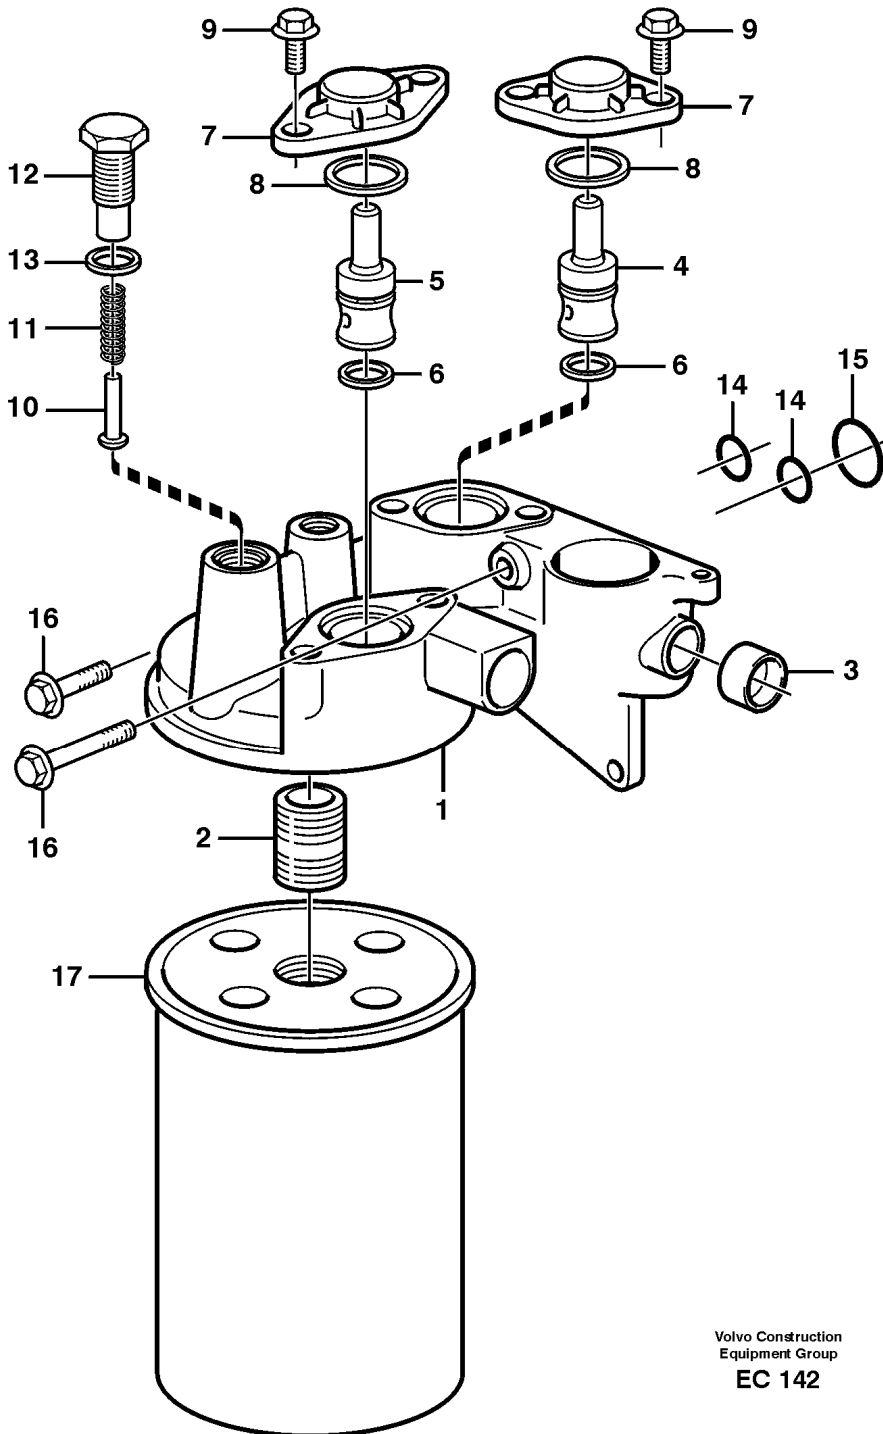

Date: 2014/1/28	Image id: EC142	Catalogue: 97810	Model: L70D OR
Brand: Volvo	Serial: 37001-37080	Group/Section: 222/100	Title: Oil filter

Volvo Construction
Equipment Group
EC 142

Pos	Part	Q1	Q2	Q3	Q4	Q5	PS	Kit	Description	Option(s)	Remark
	VOE420928	1							Oil filter housing