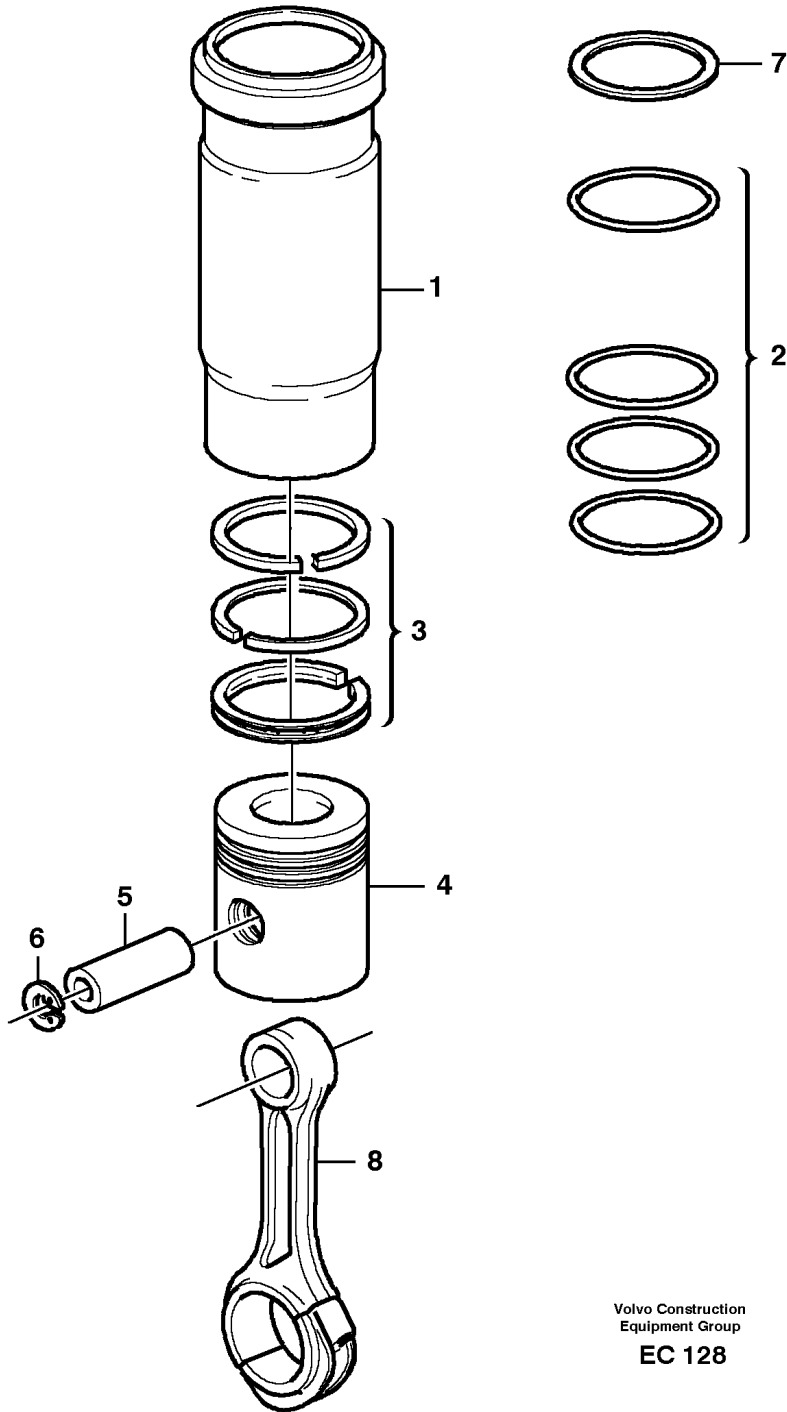

Date: 2014/1/28	Image id: EC128	Catalogue: 97810	Model: L70D OR
Brand: Volvo	Serial: 37001-37080	Group/Section: 213/100	Title: Cylinder liner

Volvo Construction
Equipment Group
EC 128

Pos	Part	Q1	Q2	Q3	Q4	Q5	PS	Kit	Description	Option(s)	Remark
	VOE276929	6							Cylinder liner kit