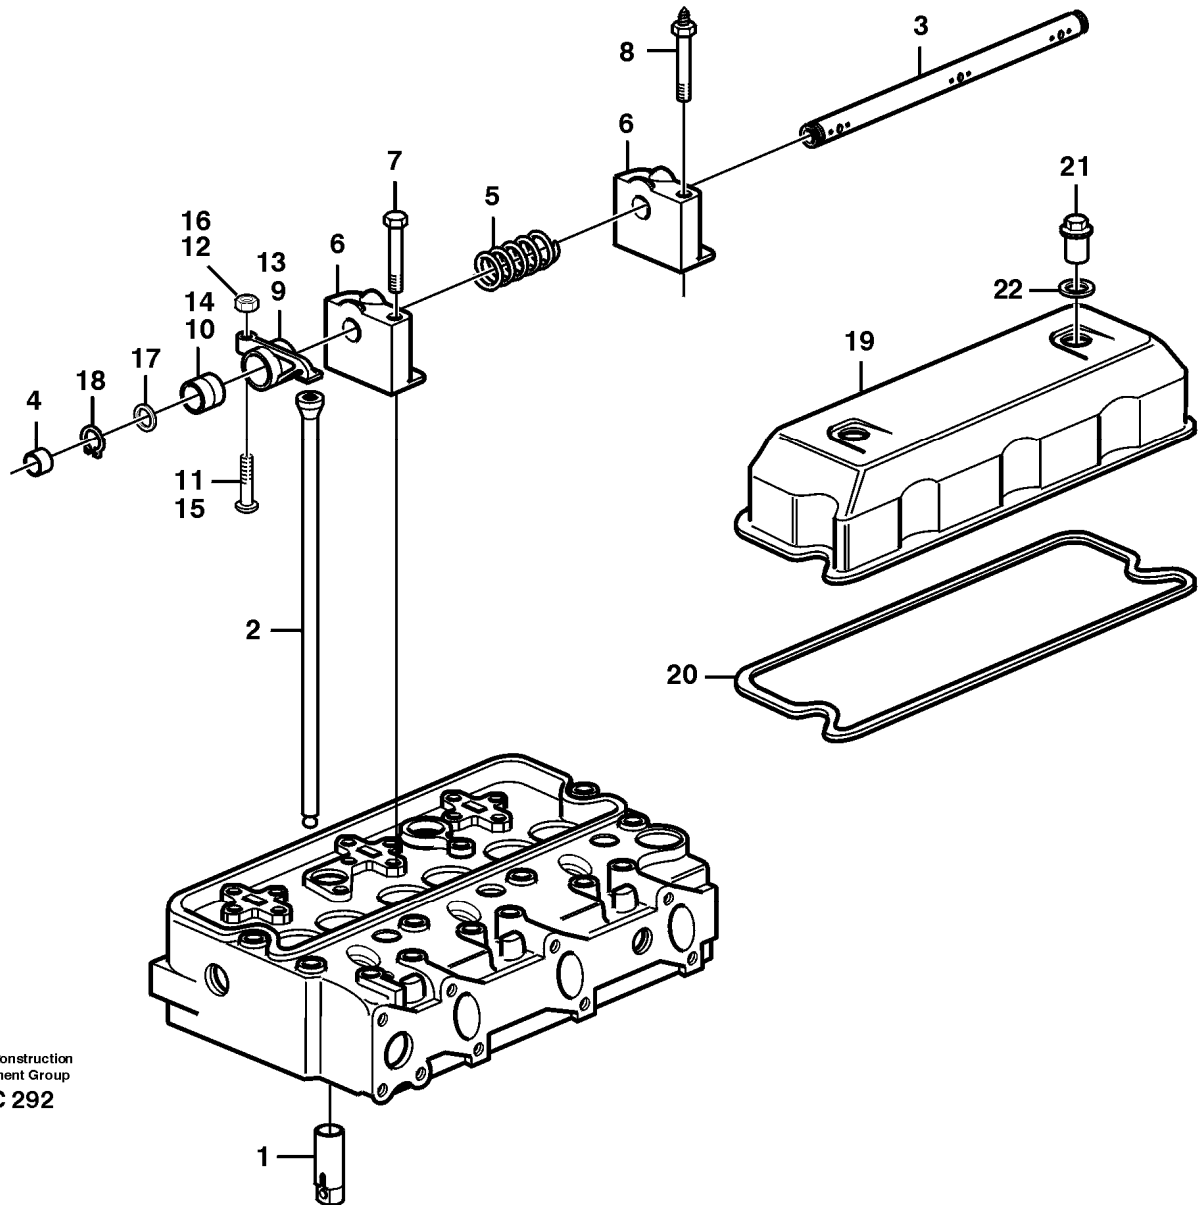

Date: 2014/1/28	Image id: EC292	Catalogue: 97810	Model: L70D OR
Brand: Volvo	Serial: 37001-37080	Group/Section: 214/100	Title: Valve mechanism

Volvo Construction
Equipment Group
EC 292

Pos	Part	Q1	Q2	Q3	Q4	Q5	PS	Kit	Description	Option(s)	Remark
1	VOE421067	12							Tappet		See ref 215/150
2	VOE420021	12							Rod		
3	VOE465790	2							Shaft		
4	VOE13955083	4							•Cap plug