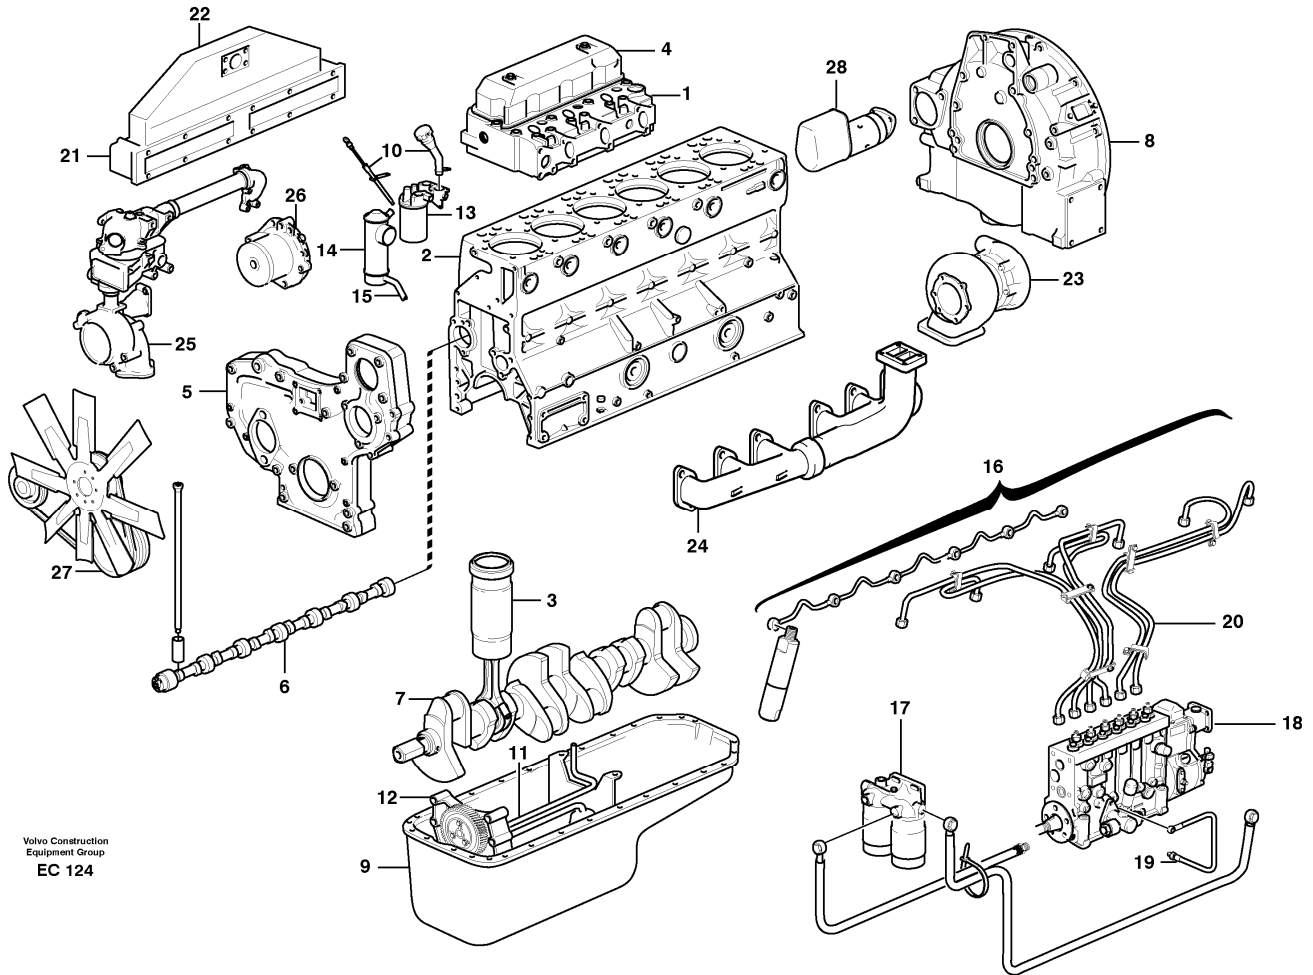

Date: <b>2014/1/28</b>	Image id: <b>EC124</b>	Catalogue: <b>97810</b>	Model: <b>L70D OR</b>
Brand: <b>Volvo</b>	Serial: <b>37001-37080</b>	Group/Section: <b>210/150</b>	Title: <b>Engine</b>

Pos	Part	Q1	Q2	Q3	Q4	Q5	PS	Kit	Description	Option(s)	Remark
	VOE8188103	1							Engine		TD 63 KGE
	VOE8188105	1							Engine	VOE80510, VOE93661	TD 63 KGE
1		2							•Cylinder head		See ref 211/100
2		1							•Cylinder block		See ref 212/100
3		6							•Cylinder liner		See ref 213/100
4		1							•Valve mechanism		See ref 214/100
5		1							•Timing gear casing		See ref 215/100
6		1							•Camshaft		See ref 215/150
7		1							•Crankshaft		See ref 216/100
8		1							•Flywheel housing		See ref 216/150
9		1							•Oil sump		See ref 217/100
10		1							•Oil filler and oil		

Date: <b>2014/1/28</b>	Image id: <b>EC126</b>	Catalogue: <b>97810</b>	Model: <b>L70D OR</b>
Brand: <b>Volvo</b>	Serial: <b>37001-37080</b>	Group/Section: <b>211/100</b>	Title: <b>Cylinder head</b>

Pos	Part	Q1	Q2	Q3	Q4	Q5	PS	Kit	Description	Option(s)	Remark
	VOE420878	2							Cylinder head		