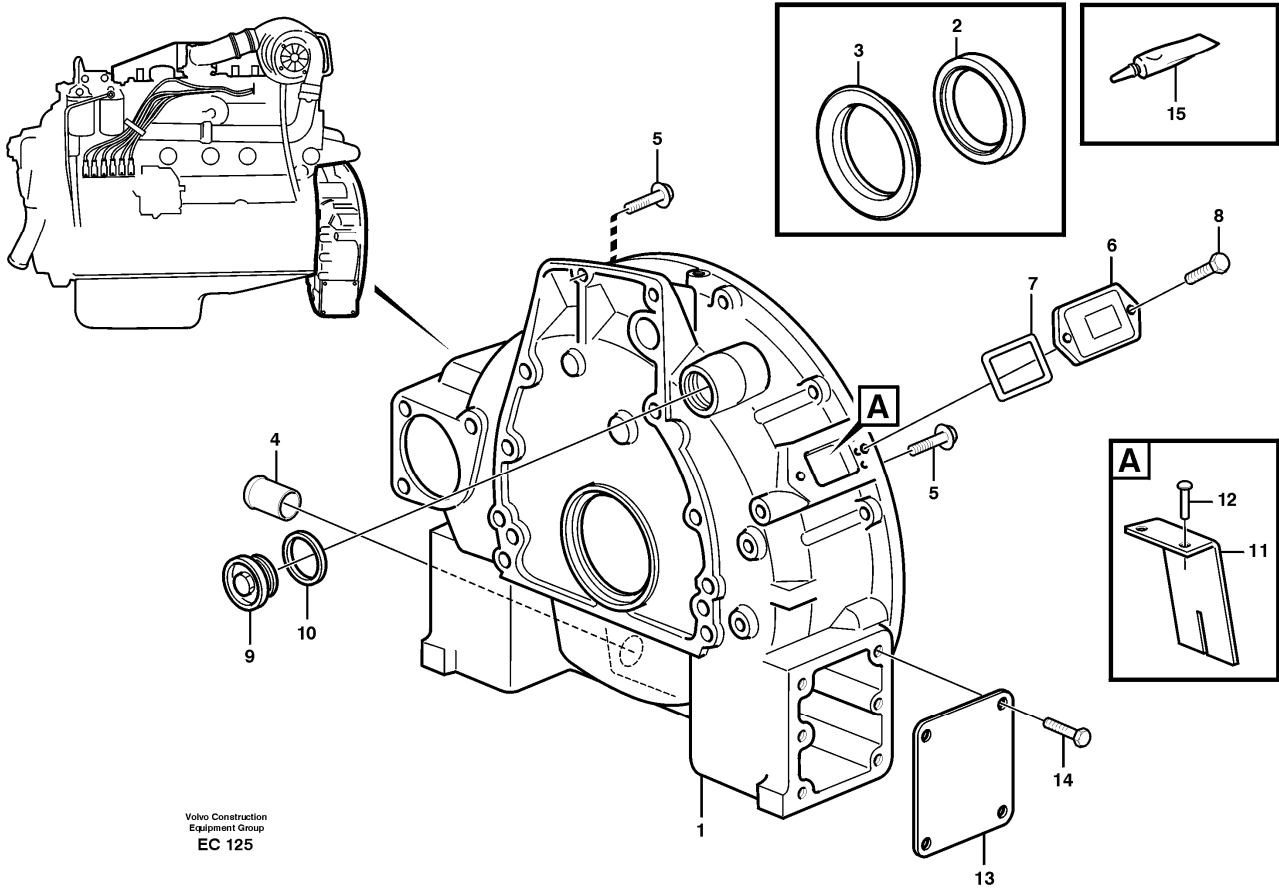

Date: 2014/1/28	Image id: EC125	Catalogue: 97810	Model: L70D OR
Brand: Volvo	Serial: 37001-37080	Group/Section: 216/150	Title: Flywheel housing

Pos	Part	Q1	Q2	Q3	Q4	Q5	PS	Kit	Description	Option(s)	Remark
1	VOE11030715	1							Flywheel Hsg		
2	VOE477119	1							•Crankshaft Seal		
3	VOE4770016	1							•Oil Catcher		
4	VOE739393	1							•Pipe		
5	VOE13966361	2							Flange screw		L = 55 MM
	VOE13966363	2							Flange screw		L = 65 MM
	VOE13966365	3							Flange screw		L = 80 MM
	VOE13966367	1							Flange screw		L = 100 MM
	VOE13966371	1							Flange screw		L = 140 MM
	VOE979659	1							Flange screw		L = 160 MM
6	VOE4772168	1							Cap		
7	VOE4804167	1							Gasket		
8	VOE13946544	2							Flange screw		
9	VOE467367	1							Plug