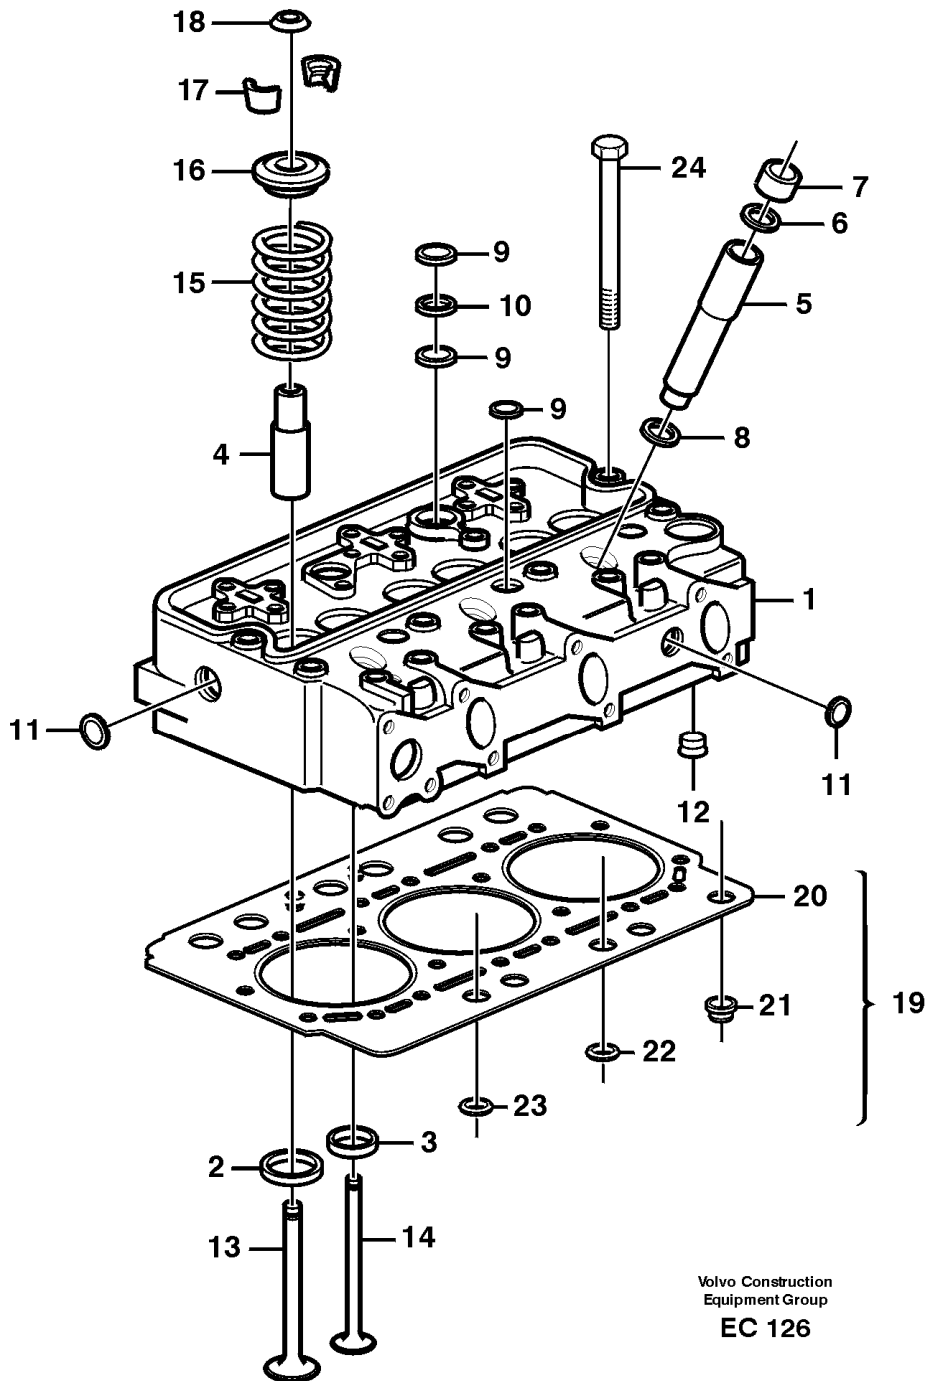

Date: <b>2014/1/28</b>	Image id: <b>EC124</b>	Catalogue: <b>97810</b>	Model: <b>L70D OR</b>
Brand: <b>Volvo</b>	Serial: <b>37001-37080</b>	Group/Section: <b>210/150</b>	Title: <b>Engine</b>

Pos	Part	Q1	Q2	Q3	Q4	Q5	PS	Kit	Description	Option(s)	Remark
	VOE8188103	1							Engine		TD 63 KGE
	VOE8188105	1							Engine	VOE80510, VOE93661	TD 63 KGE
1		2							•Cylinder head		See ref 211/100
2		1							•Cylinder block		See ref 212/100
3		6							•Cylinder liner		See ref 213/100
4		1							•Valve mechanism		See ref 214/100
5		1							•Timing gear casing		See ref 215/100
6		1							•Camshaft		See ref 215/150
7		1							•Crankshaft		See ref 216/100
8		1							•Flywheel housing		See ref 216/150
9		1							•Oil sump		See ref 217/100
10		1							•Oil filler and oil		

Date: <b>2014/1/28</b>	Image id: <b>EC126</b>	Catalogue: <b>97810</b>	Model: <b>L70D OR</b>
Brand: <b>Volvo</b>	Serial: <b>37001-37080</b>	Group/Section: <b>211/100</b>	Title: <b>Cylinder head</b>

Pos	Part	Q1	Q2	Q3	Q4	Q5	PS	Kit	Description	Option(s)	Remark
	VOE420878	2							Cylinder head		