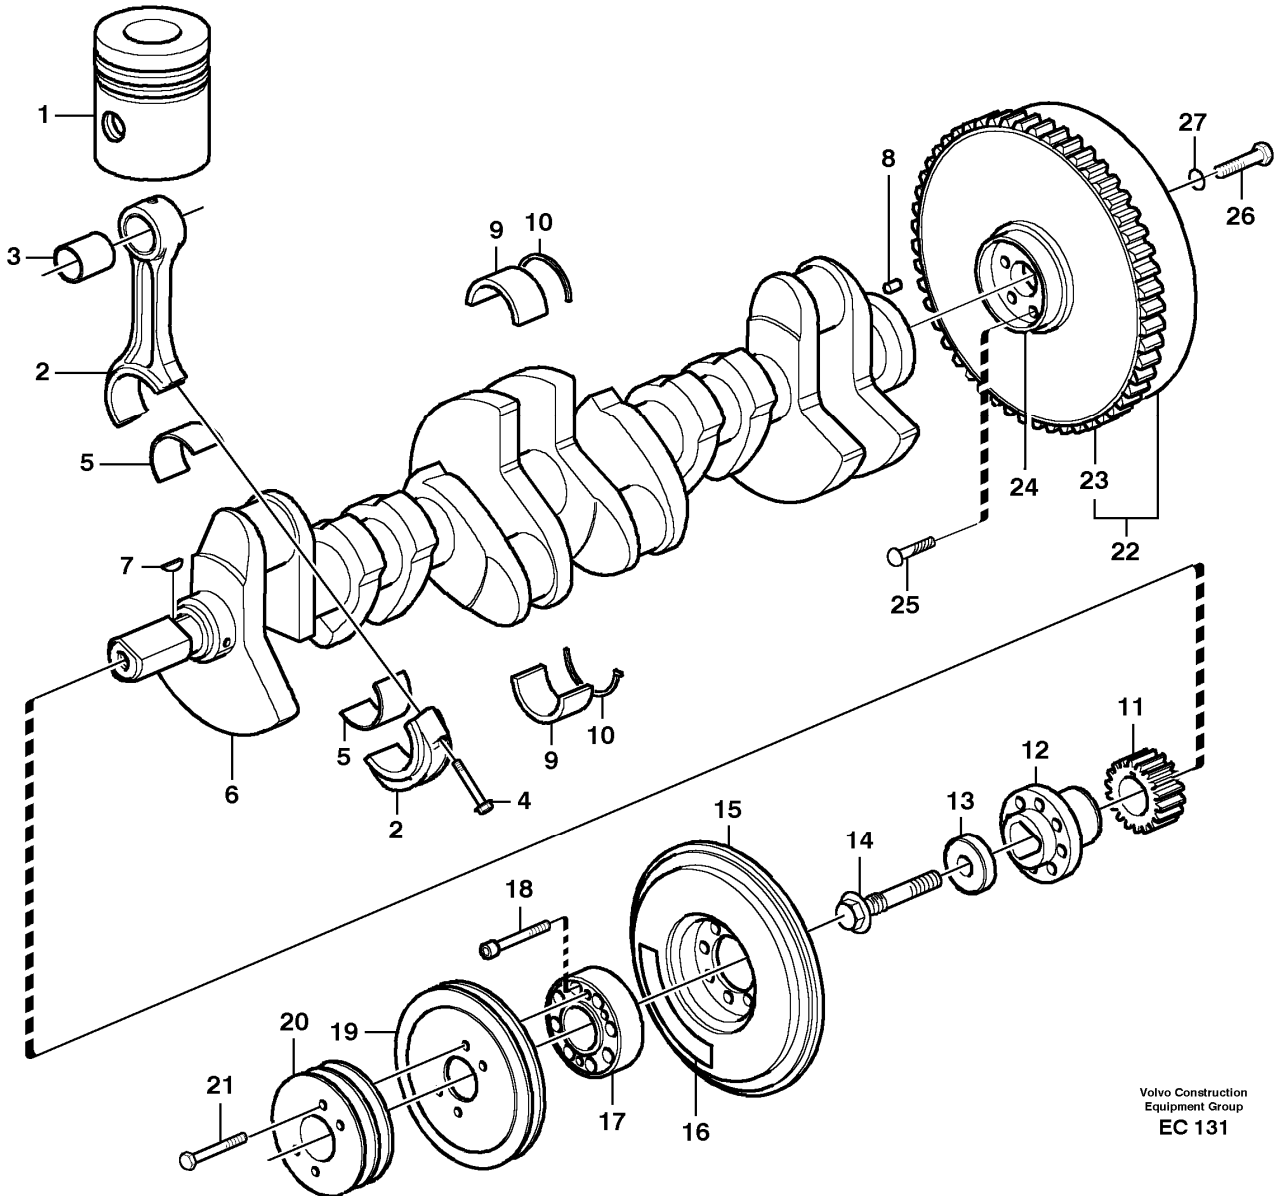

Date: 2014/1/28	Image id: EC131	Catalogue: 97810	Model: L70D OR
Brand: Volvo	Serial: 37001-37080	Group/Section: 216/100	Title: Crankshaft and related parts

Volvo Construction
Equipment Group
EC 131

Q1-Q5	Option	Option description	
Q1 STD			
Q2 80510	VOE80510	Noise reduction kit, Eu 2002/2006	

Pos	Part	Q1	Q2	Q3	Q4	Q5	PS	Kit	Description	Option(s)	Remark
1		6	6						Piston		See ref 213/100
	VOE3092237	6	6						Connecting Rod		
2		6	6				NS		•Connecting rod