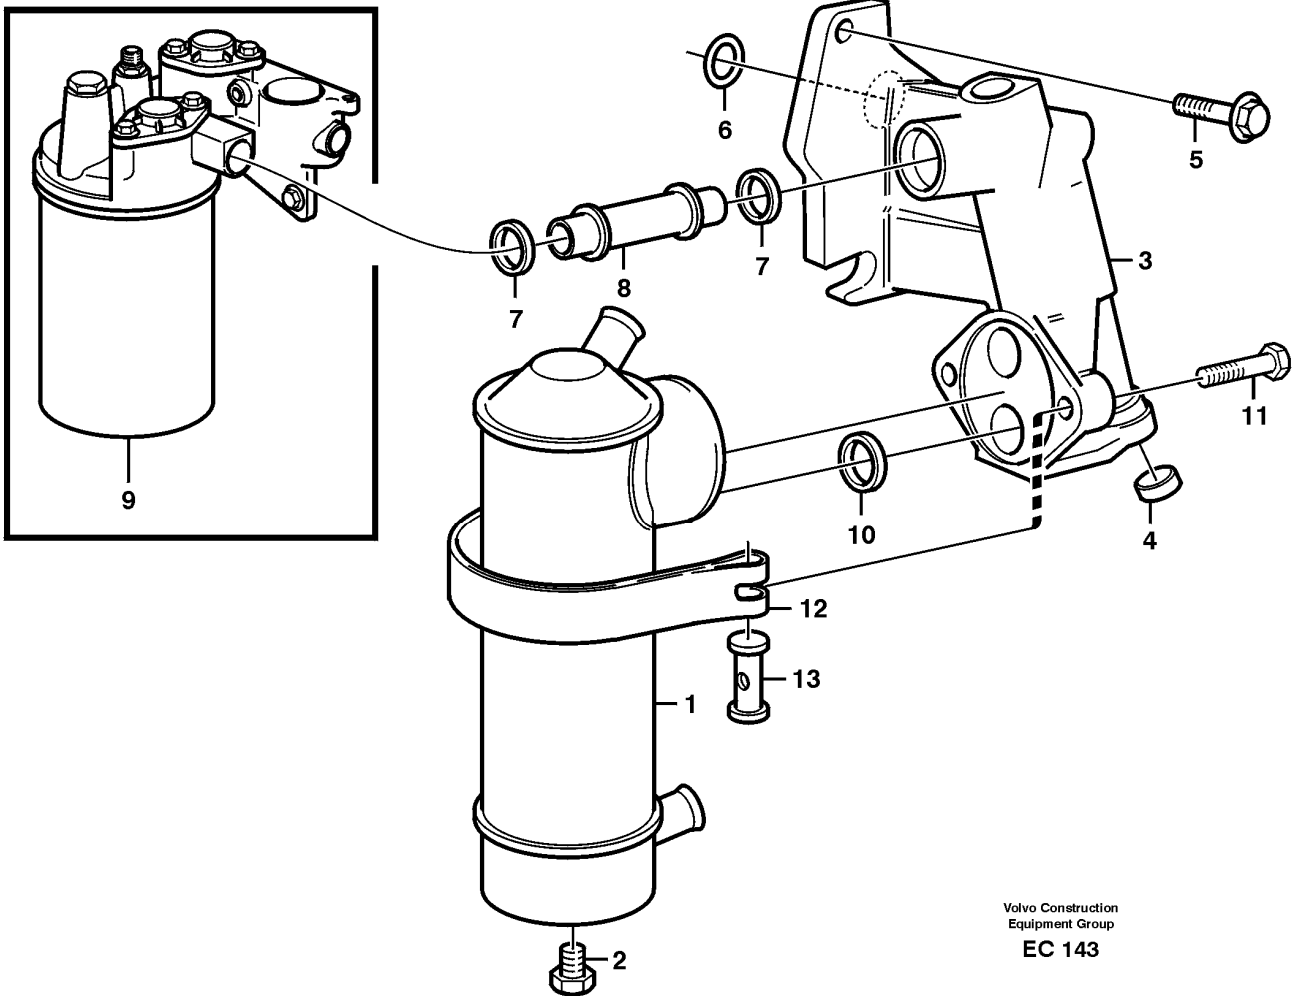

Date: 2014/1/28	Image id: EC143	Catalogue: 97810	Model: L70D OR
Brand: Volvo	Serial: 37001-37080	Group/Section: 223/100	Title: Oil cooler

Volvo Construction
Equipment Group
EC 143

Pos	Part	Q1	Q2	Q3	Q4	Q5	PS	Kit	Description	Option(s)	Remark
1	VOE465854	1							Oil Cooler		
2	VOE180759	1							•Plugg		
3	VOE420613	1							Housing		
4	VOE13946779	1							•Cap Plug		
5	VOE946329	3							Flange screw		
6	VOE13949656	2							O-ring		
7	VOE471956	2							Sealing ring		
8	VOE471602	1							Pipe		
9	VOE466634	1							Oil Filter		See ref 222/100
	VOE478736	1							Oil Filter		Long life filter
10	VOE469483	2							Sealing ring