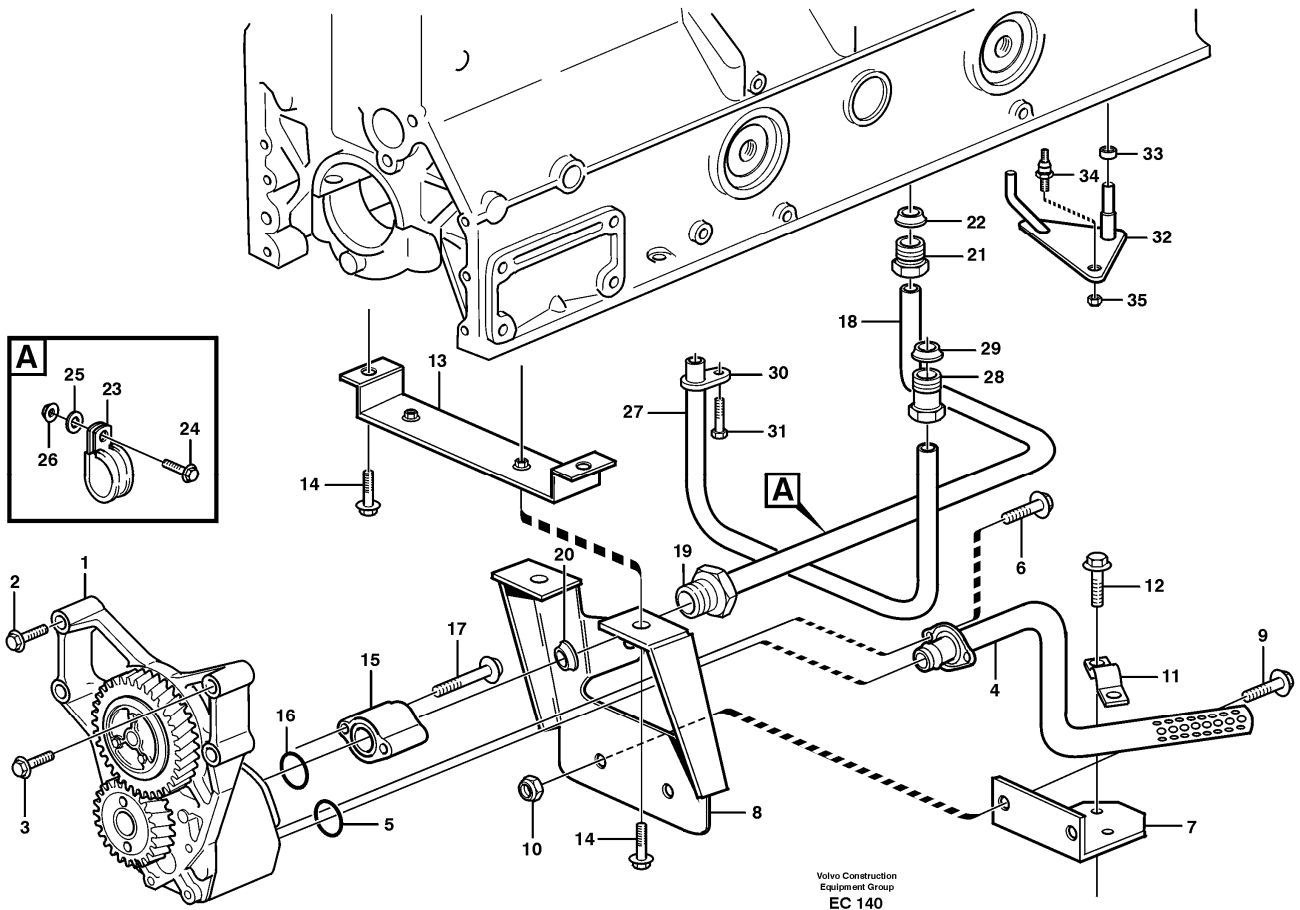

Date: 2014/1/28	Image id: EC140	Catalogue: 97810	Model: L70D OR
Brand: Volvo	Serial: 37001-37080	Group/Section: 221/100	Title: Lubricating oil system

Pos	Part	Q1	Q2	Q3	Q4	Q5	PS	Kit	Description	Option(s)	Remark
1		1							Oil pump		See ref 221/150
2	VOE471513	4							Screw		M10x70MM
3	VOE471734	2							Screw		M8x70MM
4	VOE11030734	1							Suction pipe		
5	VOE470383	1							Sealing ring		
6	VOE13965183	2							Flange screw		
7	VOE11030720	1							Bracket		
8	VOE11032801	1							Baffle plate		
9	VOE946440	2							Flange screw		
10	VOE946036	2							Lock nut		
11	VOE11030722	1							Clamp		
12	VOE13946544	2							Screw		
13	VOE11030718	1							Bracket		
14	VOE946440	4							Flange screw