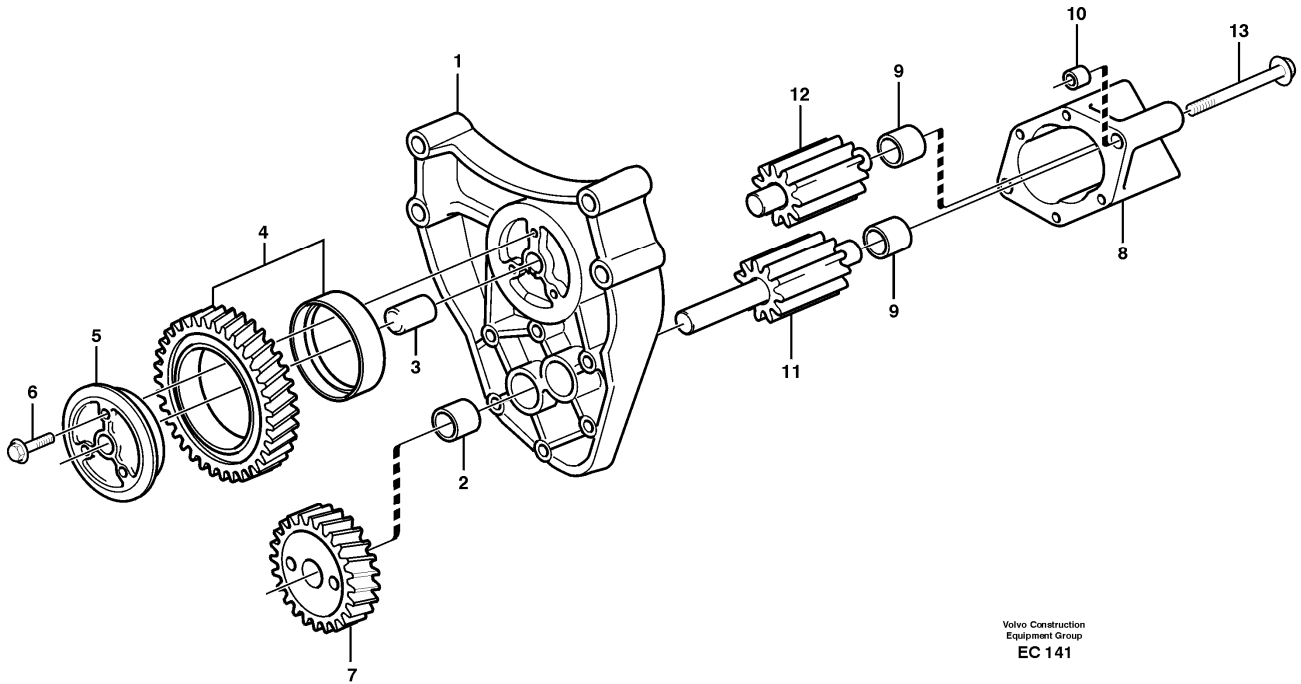

Date: 2014/1/28	Image id: EC141	Catalogue: 97810	Model: L70D OR
Brand: Volvo	Serial: 37001-37080	Group/Section: 221/150	Title: Oil pump

Pos	Part	Q1	Q2	Q3	Q4	Q5	PS	Kit	Description	Option(s)	Remark
	VOE477547	1							Oil pump		
1	VOE471571	1							•Bracket		
2	VOE470347	2						K	••Bushing		
3	VOE191171	1							••Pin		
4	VOE471942	1							•Drive Gear		
	VOE471943	1					NS		••Idler gear		
	VOE471585	1					NS		••Bearing ring		
5	VOE420048	1							•Bearing sleeve		
6	VOE471586	1							•Screw		
7	VOE471941	1							•Drive Gear		
8	VOE471727	1					NS		•Oil pump housing		
9	VOE470347	2						K	••Bushing		
10	VOE401146	2							••Guide sleeve		
11	VOE477548	1					NS	K	•Drive shaft		
12	VOE477549	1					NS	K	•Idler shaft		
13	VOE13965218	2							•Screw		
	VOE276152	1							Repair kit