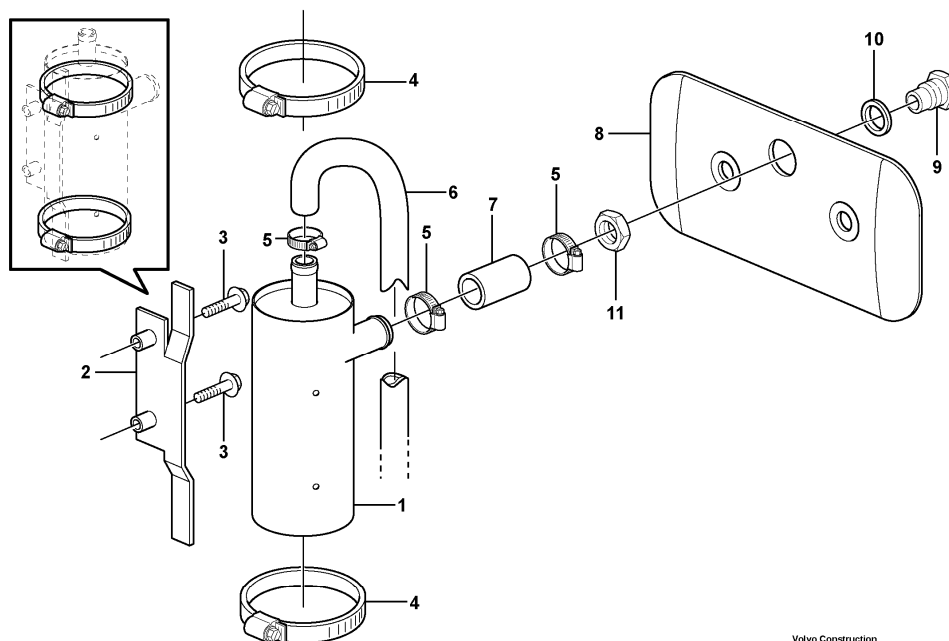

Date: 2014/1/28	Image id: 1014489	Catalogue: 97810	Model: L70D OR
Brand: Volvo	Serial: 37001-37080	Group/Section: 212/200	Title: Oil trap, crankcase ventilation 80426

Volvo Construction
Equipment
1014489

Section option	Kit	Option description
VOE80426		Oil trap, crankcase ventilation

Pos	Part	Q1	Q2	Q3	Q4	Q5	PS	Kit	Description	Option(s)	Remark
1	VOE11172666	1							Oil trap		
2	VOE11147750	1							Bracket		
3	VOE969225	2							Flange screw		
4	VOE943483	2							Hose clamp		
5	VOE943475	3							Hose clamp		
6	VOE13942707	REQ							Hose		L = 900MM
7	VOE13942707	REQ							Hose		L = 80MM
8	VOE11162160	1							Inspection lid		
9	VOE11162161	1							Tube		
10	VOE468947	1							Sealing ring		
11	VOE468948	1							Nut