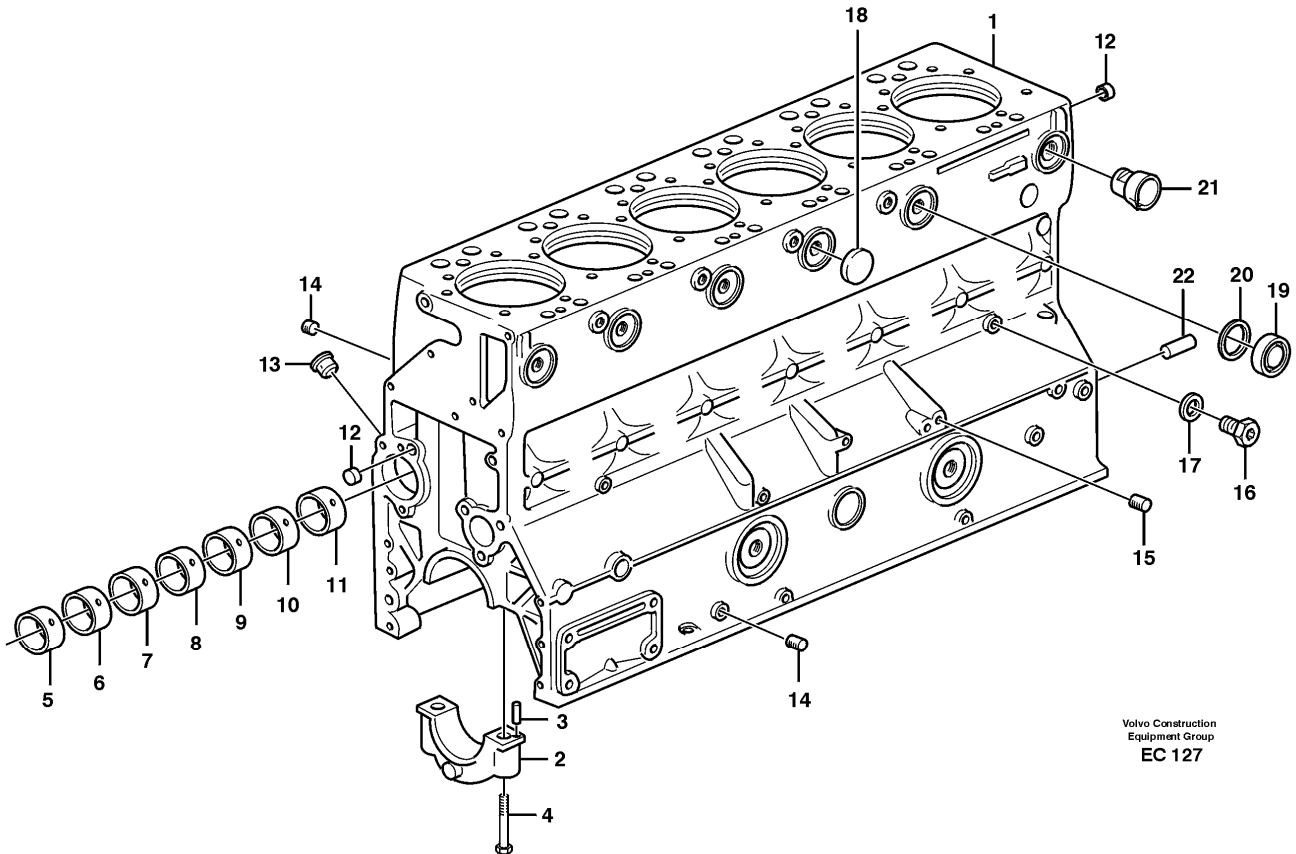

Date: 2014/1/28	Image id: EC127	Catalogue: 97810	Model: L70D OR
Brand: Volvo	Serial: 37001-37080	Group/Section: 212/150	Title: Cylinder block

Pos	Part	Q1	Q2	Q3	Q4	Q5	PS	Kit	Description	Option(s)	Remark
	VOE420990	1							Cylinder block		
1	VOE420981	1					NS		•Cylinder block		
2		7					NS		•Cap		
3	VOE422426	7							••Pin		
4	VOE465899	14							••Screw		
5	VOE422076	1							•Bushing		
6	VOE422077	1							•Bushing		
7	VOE422078	1							•Bushing		
8	VOE11000014	1							•Bushing		
9	VOE422080	1							•Bushing		
10	VOE422081	1							•Bushing		
11	VOE422082	1							•Bushing		
12	VOE955082	6							•Cap plug