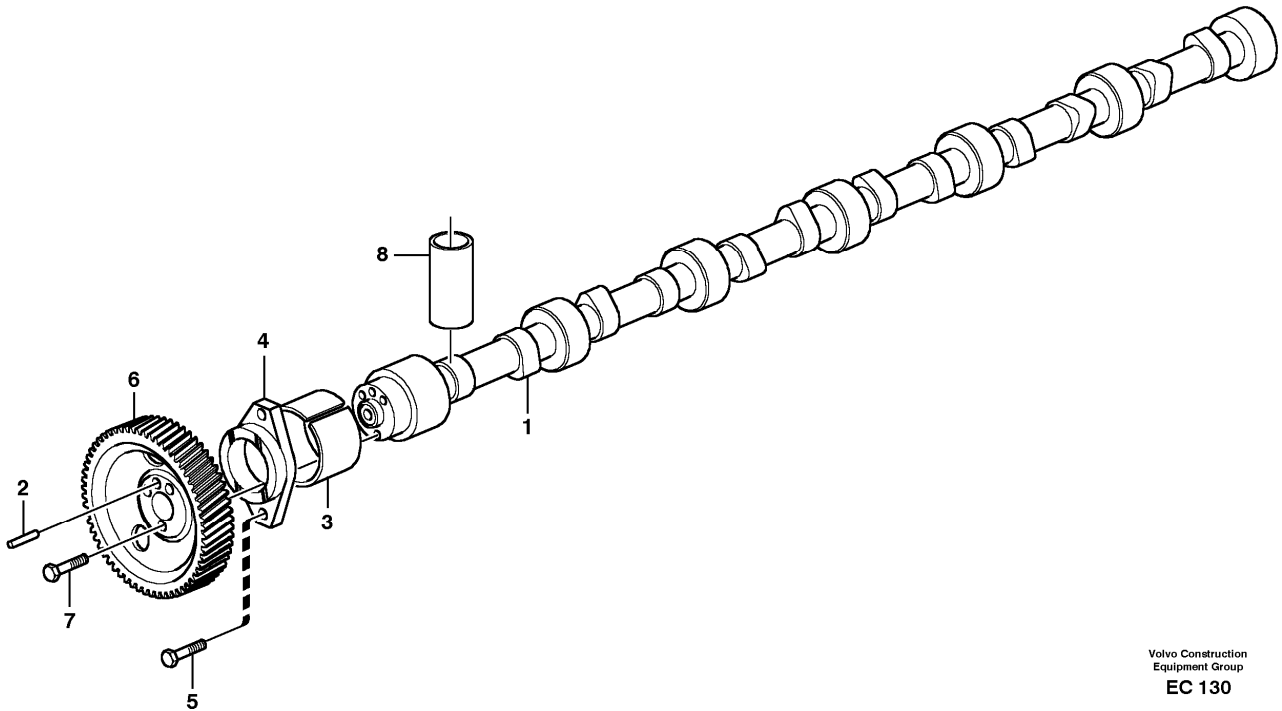

VOLVO

Construction Equipment

Date: 2014/1/28	Image id: EC130	Catalogue: 97810	Model: L70D OR
Brand: Volvo	Serial: 37001-37080	Group/Section: 215/150	Title: Camshaft

Volvo Construction
Equipment Group
EC 130

Pos	Part	Q1	Q2	Q3	Q4	Q5	PS	Kit	Description	Option(s)	Remark
	VOE465787	1							Camshaft		
1	VOE465788	1					NS		•Camshaft		
2	VOE950588	1							•Pin		
3		7							Bearing bushing		See ref 212/150
4	VOE465789	1							Flange		
5	VOE471509	2							Screw		
6	VOE478297	1							Gear		
7	VOE471555	3							Screw		
8		12							Tappet		See ref 214/100