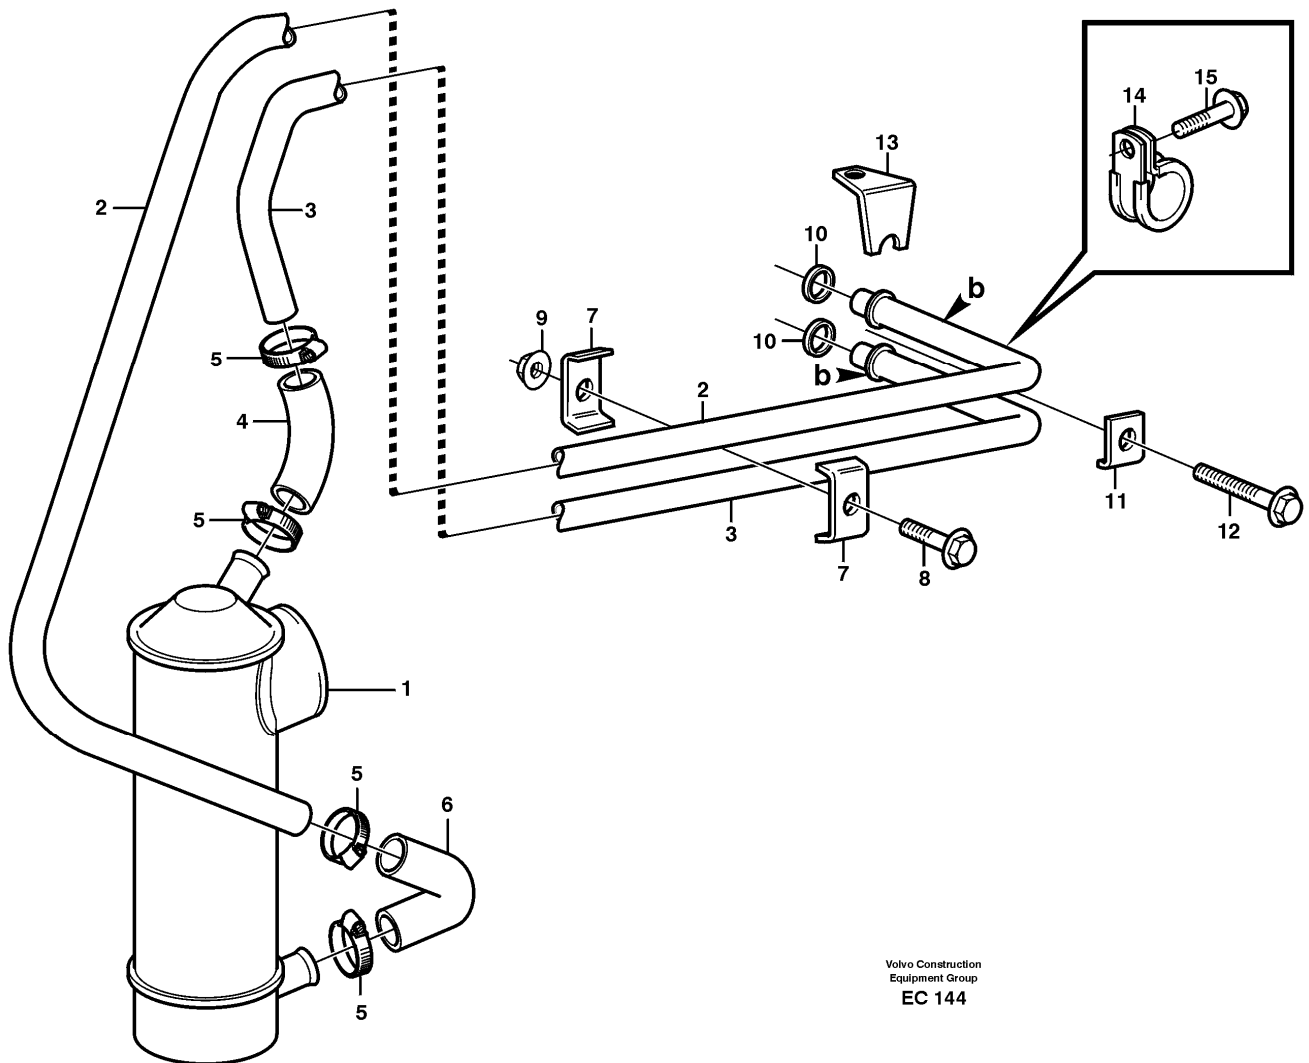

**Thank you so much for reading**

11	VOE13948217	2							Flange screw		
12	VOE465858	1							Tensioning Band		
13		2					NS		•Pin nut		

Date: <b>2014/1/28</b>	Image id: <b>EC144</b>	Catalogue: <b>97810</b>	Model: <b>L70D OR</b>
Brand: <b>Volvo</b>	Serial: <b>37001-37080</b>	Group/Section: <b>223/150</b>	Title: <b>Oil cooler with hoses</b>