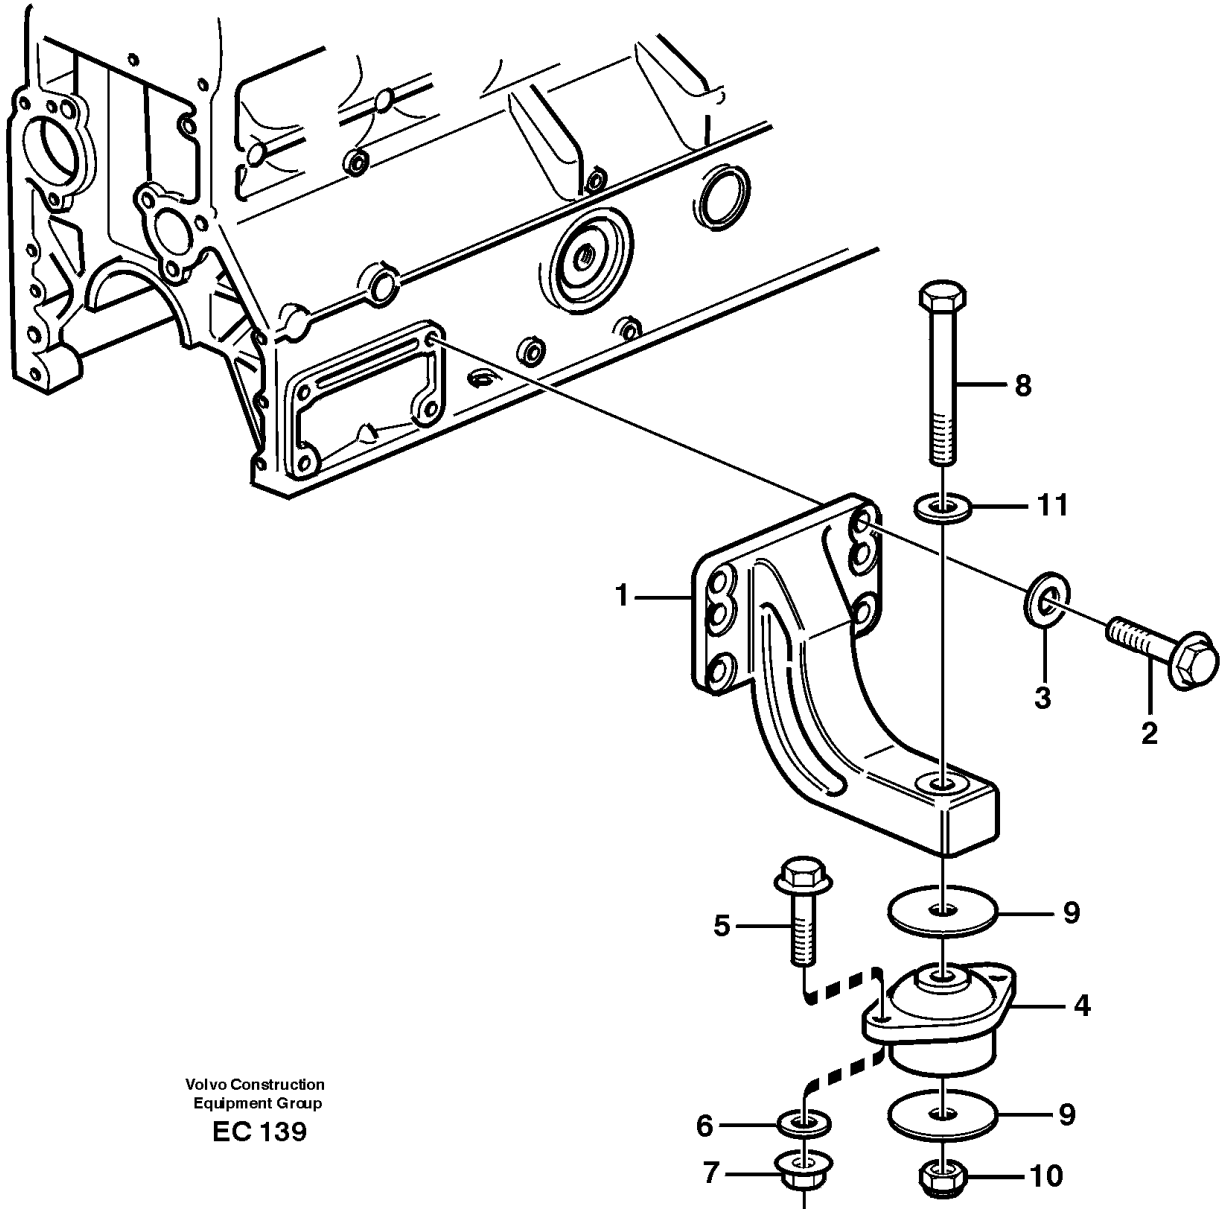

VOLVO

Construction Equipment

Date: 2014/1/28	Image id: EC139	Catalogue: 97810	Model: L70D OR
Brand: Volvo	Serial: 37001-37080	Group/Section: 218/100	Title: Engine mounting

Q1-Q5	Option	Option description	
Q1 SER NO - 17892			
Q2 SER NO 17893 -