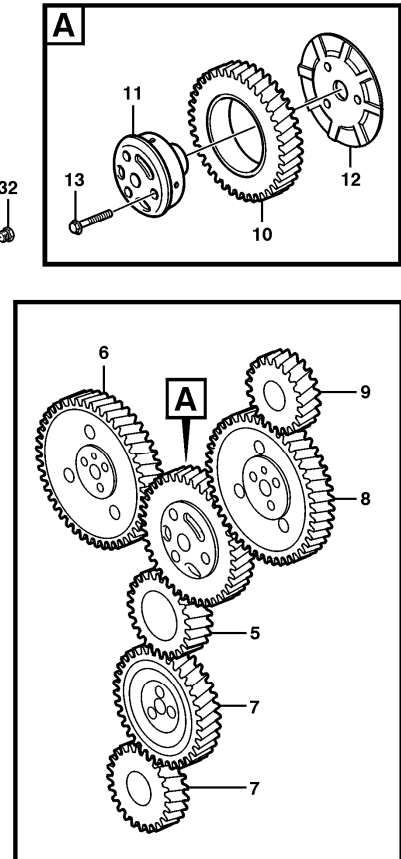

Pos	Part	Q1	Q2	Q3	Q4	Q5	PS	Kit	Description	Option(s)	Remark
1	VOE3978745	1							Tmg Gear Casing		
2	VOE13941510	1							Pin		
3	VOE13941511	1							Pin		
4	VOE471534	2							Screw		L = 28 MM
	VOE471535	2							Screw		L = 58 MM
5		1							Crankshaft gear		See ref 216/100
6		1							Camshaft gear		See ref 215/150
7		2							Oilpump gear		See ref 221/150
8		1							Gear,inject.pump		See ref 236/100
9		1							Water pump ger		See ref 262/200
10	VOE8192518	1							Idler Gear		
11	VOE11704619	1							Axle		
12	VOE478951	1							Thrust Washer		
13	VOE471554	3							Screw		
14	VOE8192590	1							Tmg Gear Cover