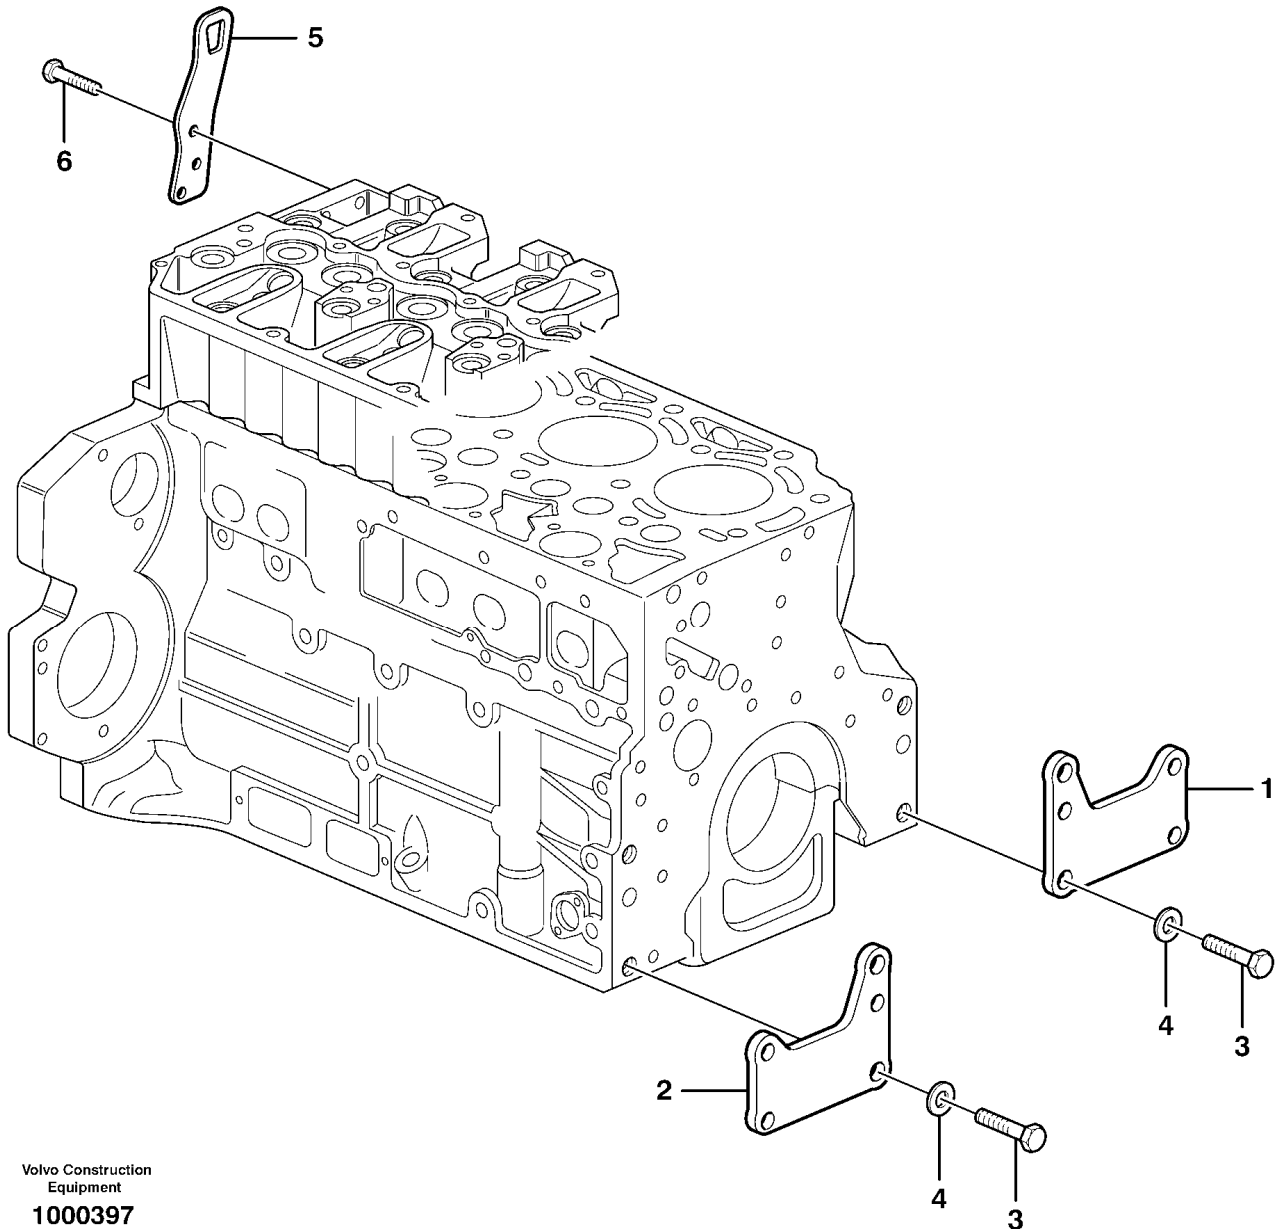

Date: 2014/1/26	Image id: 1000397	Catalogue: 20103	Model: L60F
Brand: Volvo	Serial: 4004-, 61401-, 70601-	Group/Section: 218/100	Title: Engine mounting

Volvo Construction
Equipment
1000397

Section option	Kit	Option description
VOE11411086		Engine D6ELCE3

Pos	Part	Q1	Q2	Q3	Q4	Q5	PS	Kit	Description	Option(s)	Remark
1	VOE20723978	1							Bracket		
2	VOE20723984	1							Bracket		
3	VOE20535027	4							Screw