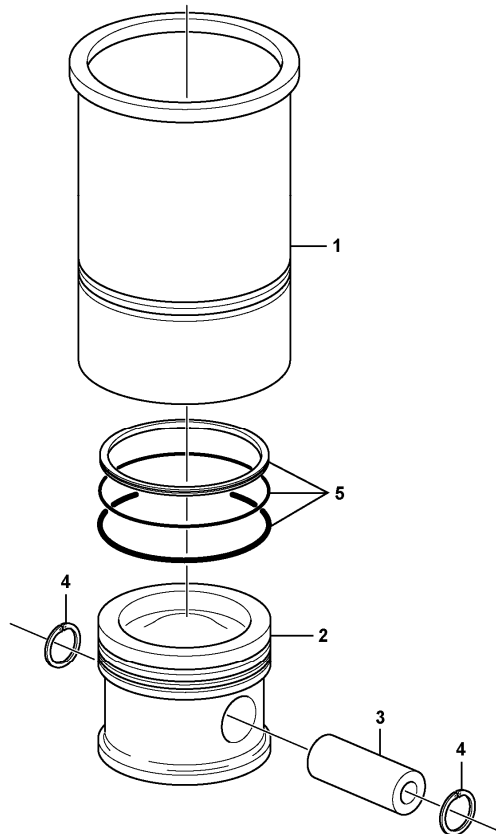

Date: 2014/1/26	Image id: 1024633	Catalogue: 20103	Model: L60F
Brand: Volvo	Serial: 4004-, 61401-, 70601-	Group/Section: 213/100	Title: Cylinder liner and piston

Volvo Construction
Equipment
1024633

Section option	Kit	Option description
VOE11411086		Engine D6ELCE3

Pos	Part	Q1	Q2	Q3	Q4	Q5	PS	Kit	Description	Option(s)	Remark
1	VOE20890422	6							Cyl Liner Kit		
2	VOE20798851	6					NS		•Piston		
3	VOE20798843	6							••Piston Pin		
4	VOE20798020	12							••Lock Ring		
5	VOE20799069	6							••Piston Ring Kit