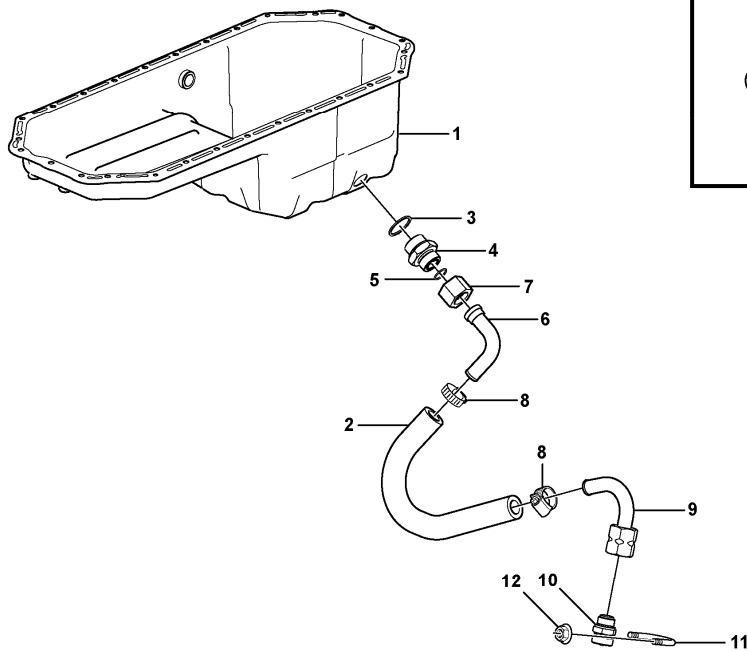

Date: 2014/1/26	Image id: 1019351	Catalogue: 20103	Model: L60F
Brand: Volvo	Serial: 4004-, 61401-, 70601-	Group/Section: 217/150	Title: Draining of oil sump

Volvo Construction
Equipment
1019351

Section option	Kit	Option description
VOE33761		Wheel Loader L60F

Pos	Part	Q1	Q2	Q3	Q4	Q5	PS	Kit	Description	Option(s)	Remark
1		1							Oil Pan		See ref 217/100
2	VOE190993	REQ							Hose		L = 430 MM
3	VOE993600	1							Gasket		
4	VOE11163064	1							Nipple		
5	VOE990740	1							O-ring		
6	VOE11410190	1							Drain tube		
7	VOE13933877	1							Fitting nut		
8	VOE943473	2							Hose clamp		
9	VOE11173508	1							Drain tube		
10	VOE11054692	1							Valve		
11	VOE11130269	1							Clamp