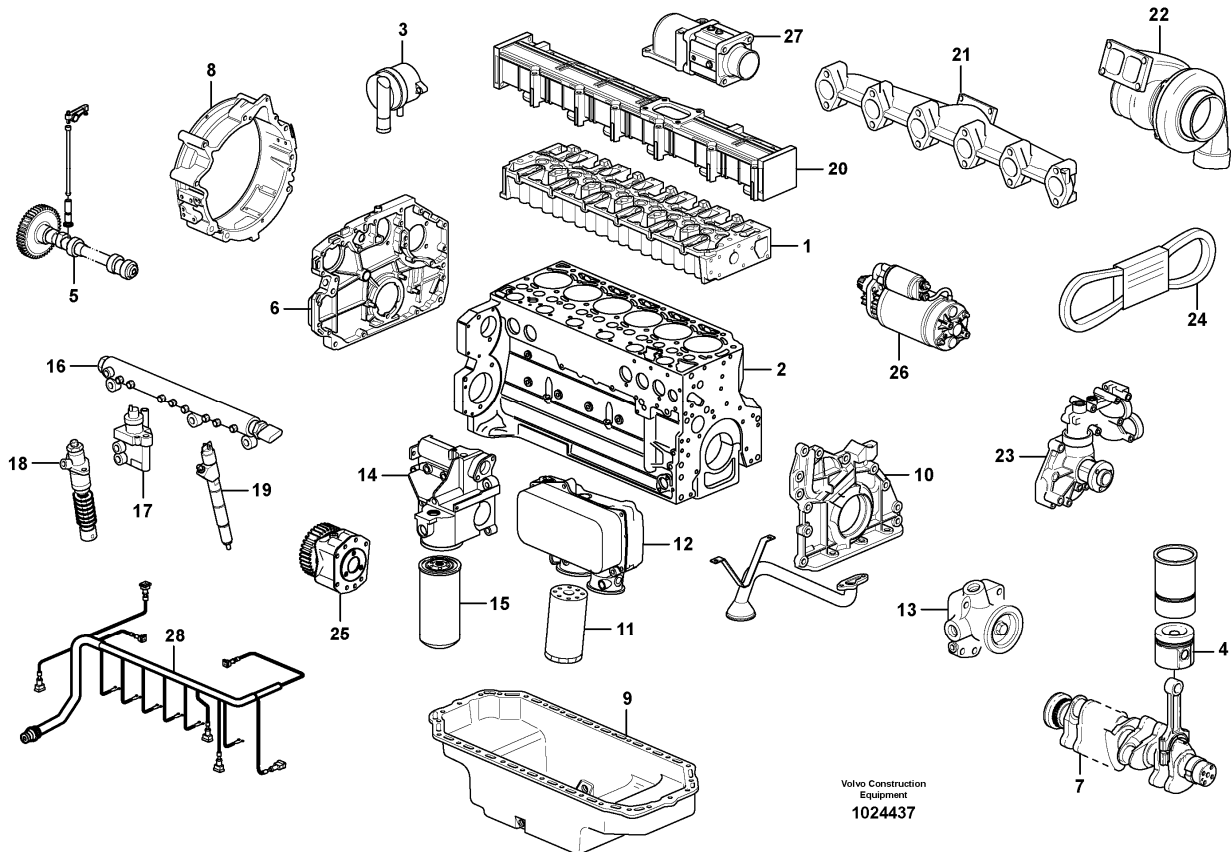

Date: 2014/1/26	Image id: 1024437	Catalogue: 20103	Model: L60F
Brand: Volvo	Serial: 4004-, 61401-, 70601-	Group/Section: 210/100	Title: Engine

Section option	Kit	Option description
VOE11411086		Engine D6ELCE3

Pos	Part	Q1	Q2	Q3	Q4	Q5	PS	Kit	Description	Option(s)	Remark
	VOE11411086	1							Engine		D6E LCE3
1		1							•Cylinder head		See ref 211/100
2		1							•Cylinder block		See ref 212/100
3		1							•Crankcase ventilation		See ref 212/150
4		6							•Piston		See ref 213/100
5		1							•Valve mechanism		See ref 214/100
6		1							•Timing gear casing		See ref 215/100
7		1							•Crankshaft		See ref 216/100
8		1							•Flywheel Hsg		See ref 216/150
9		1							•Oil sump		See ref 217/100