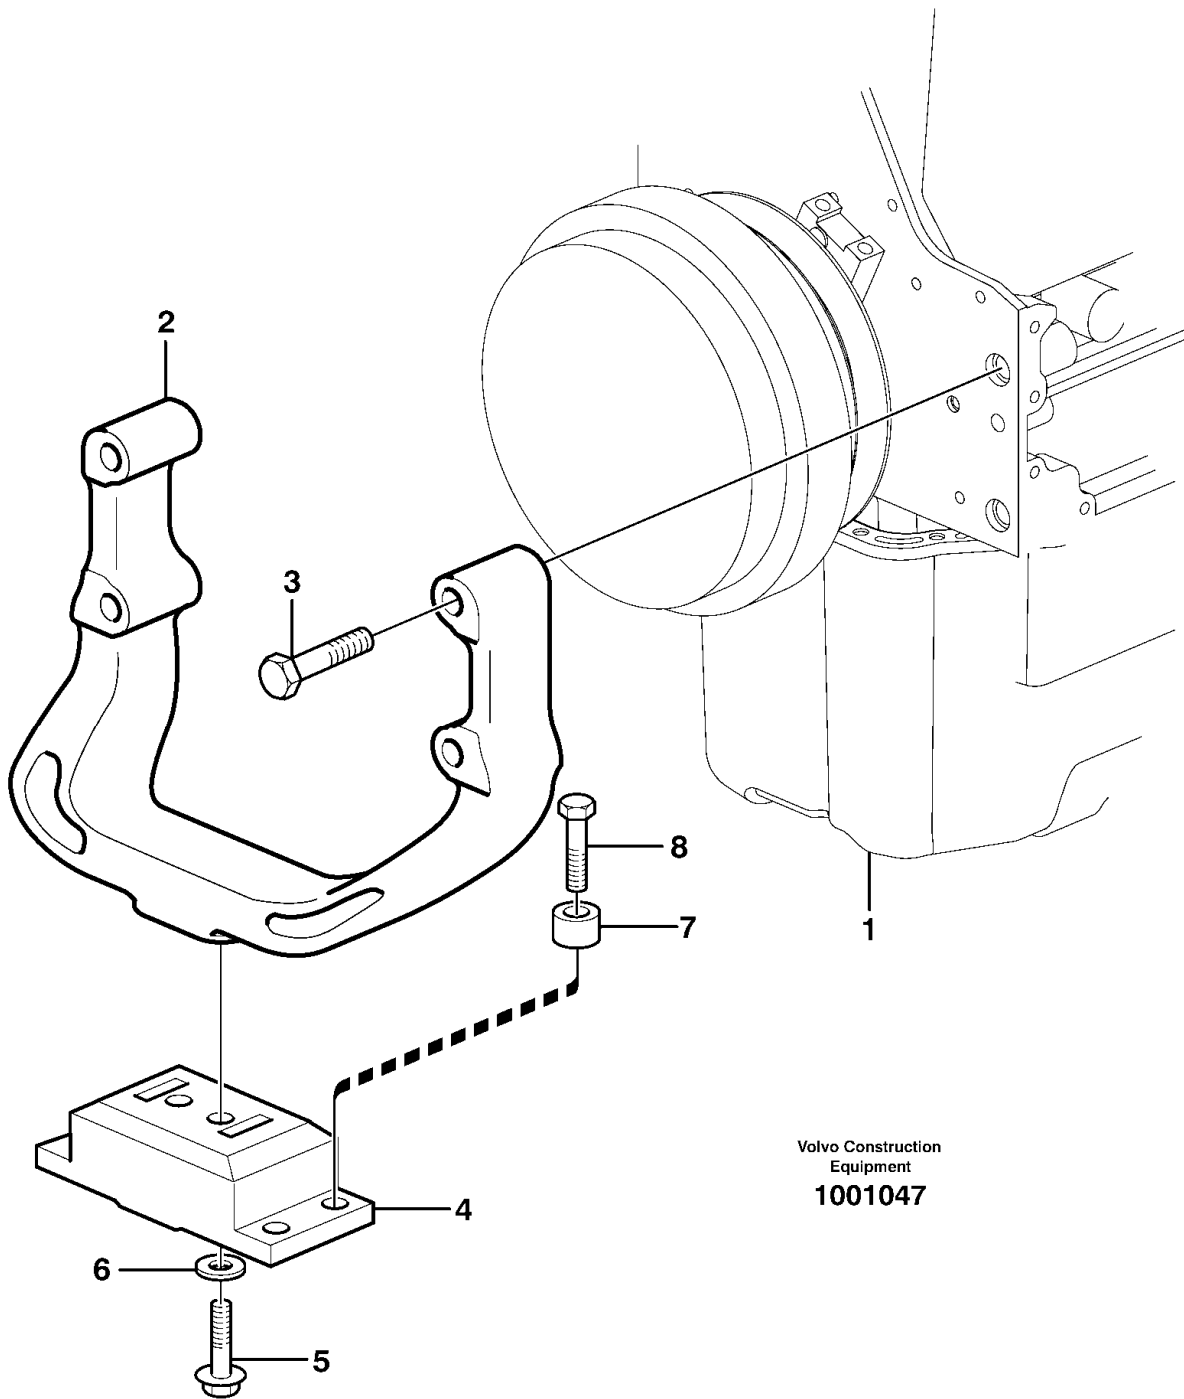

VOLVO

Construction Equipment

Date: 2014/1/26	Image id: 1001047	Catalogue: 20103	Model: L60F
Brand: Volvo	Serial: 4004-, 61401-, 70601-	Group/Section: 218/150	Title: Engine mounting

Volvo Construction
Equipment
1001047

Section option	Kit	Option description
VOE33761		Wheel Loader L60F