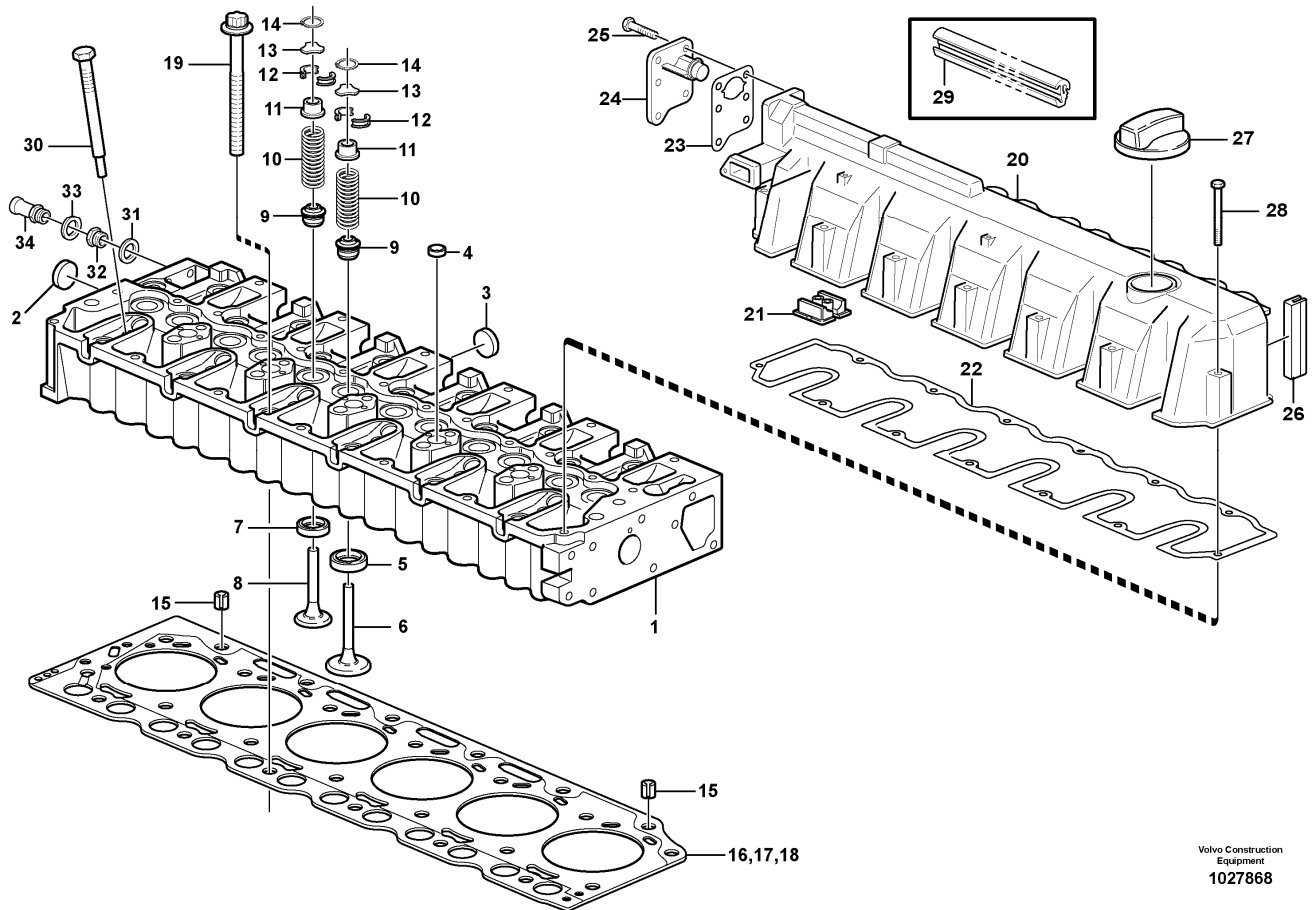

Date: 2014/1/26	Image id: 1027868	Catalogue: 20103	Model: L60F
Brand: Volvo	Serial: 4004-, 61401-, 70601-	Group/Section: 211/100	Title: Cylinder head

Section option	Kit	Option description
VOE11411086		Engine D6ELCE3

Pos	Part	Q1	Q2	Q3	Q4	Q5	PS	Kit	Description	Option(s)	Remark
1	VOE20855301	1							Cylinder head		
2	VOE20914266	1							•Core Plug		
3	VOE20412745	5							•Core plug		
4	VOE20412733	5							•Core plug		
5	VOE20849976	6							•Valve seat		
6	VOE20798699	6							•Inlet valve		
7	VOE20849979	6							•Valve seat		
8	VOE20798533	6							•Exhaust Valve		
9	VOE20459855	12							•Valve seal		
10	VOE20459851	12							•Valve spring		
11	VOE20840747	12							•Spring Disc