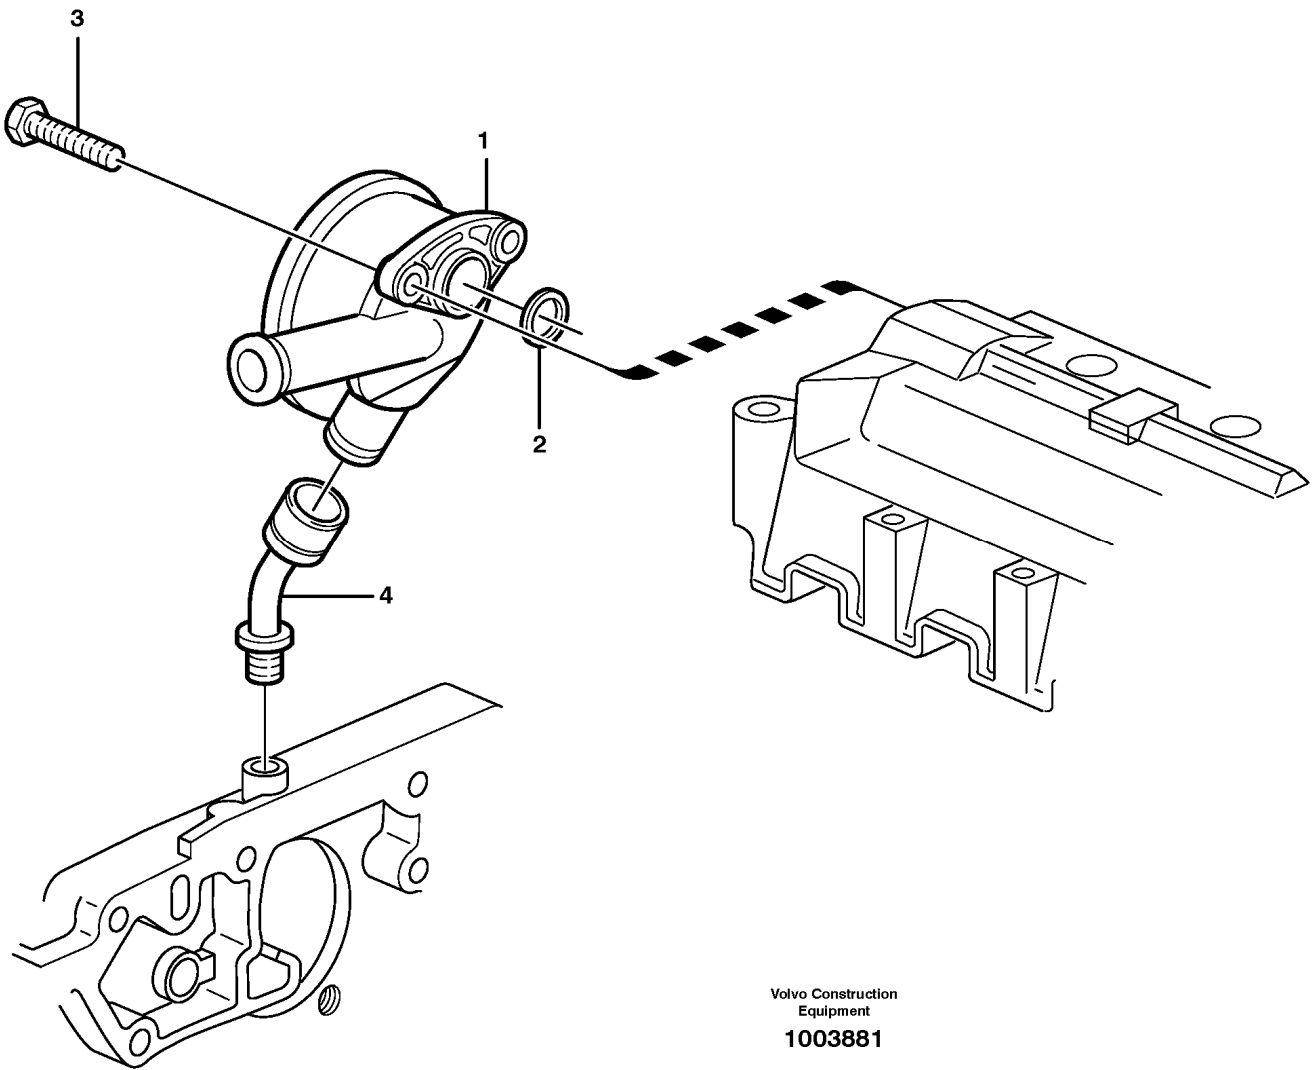

Date: 2014/1/24	Image id: 1003881	Catalogue: 20009	Model: L60E
Brand: Volvo	Serial: 1001-3355, 60001-61214, 70001-70530	Group/Section: 212/150	Title: Crankcase ventilation

Section option	Kit	Option description
VOE11172410		Engine VOLVO D6D LCE2

Pos	Part	Q1	Q2	Q3	Q4	Q5	PS	Kit	Description	Option(s)	Remark
1	VOE20405626	1							Regulator		
2	VOE20405627	1							Gasket		
3	VOE20450728	2							Bolt		
4	VOE20405938	1							Connector