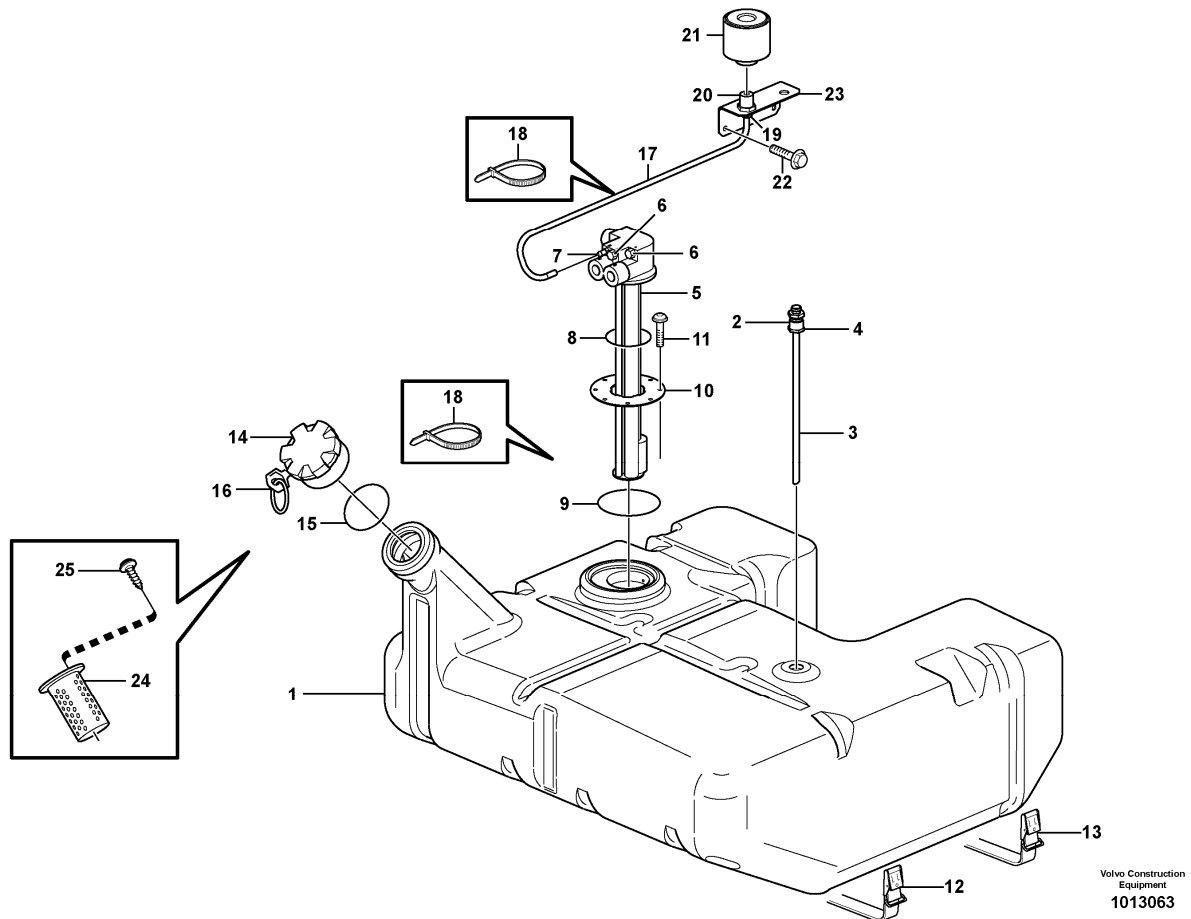

**Thank you so much for reading**

Date: <b>2014/1/24</b>	Image id: <b>1013063</b>	Catalogue: <b>20009</b>	Model: <b>L60E</b>
Brand: <b>Volvo</b>	Serial: <b>1001-3355, 60001-61214, 70001-70530</b>	Group/Section: <b>234/100</b>	Title: <b>Fuel tank with fitting parts STD, OPEN ROPS</b>