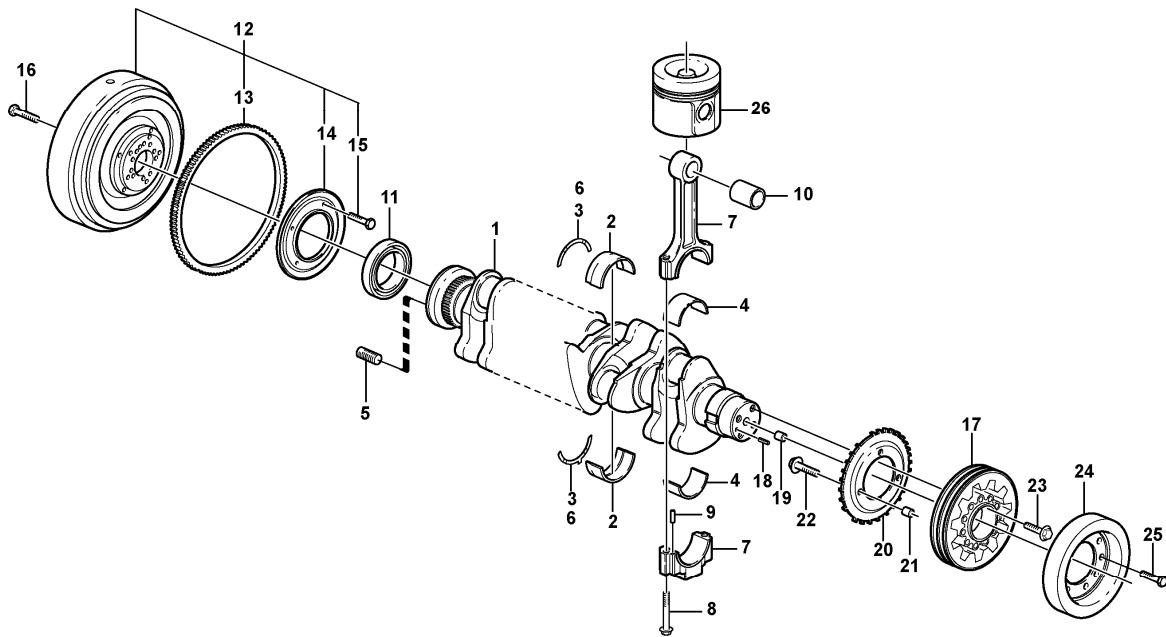

Date: 2014/1/24	Image id: 1021711	Catalogue: 20009	Model: L60E
Brand: Volvo	Serial: 1001-3355, 60001-61214, 70001-70530	Group/Section: 216/100	Title: Crankshaft and related parts

Volvo Construction
Equipment
1021711

Section option	Kit	Option description
VOE11172410		Engine VOLVO D6D LCE2

Pos	Part	Q1	Q2	Q3	Q4	Q5	PS	Kit	Description	Option(s)	Remark
1	VOE20459146	1							Crankshaft		ENG - 851836
	VOE20769707	1					SS		Crankshaft		ENG 851837 - 1032859
	VOE21351400	1							Crankshaft		(VOE20785969)ENG 1032860 - 1099383
	VOE21351400	1							Crankshaft		(VOE20892713)ENG 1099384 -
2	VOE20459140	7							Main bearing		STD 84,00 MM
	VOE20459139	7							Main Bearing		U SZ 83,75 MM
3	VOE20459149	REQ							Thrust washer		STD WID 14 MM THICK 2,0 MM
	VOE20459148	REQ							Thrust Washer		WID 14 MM THICK 2,2