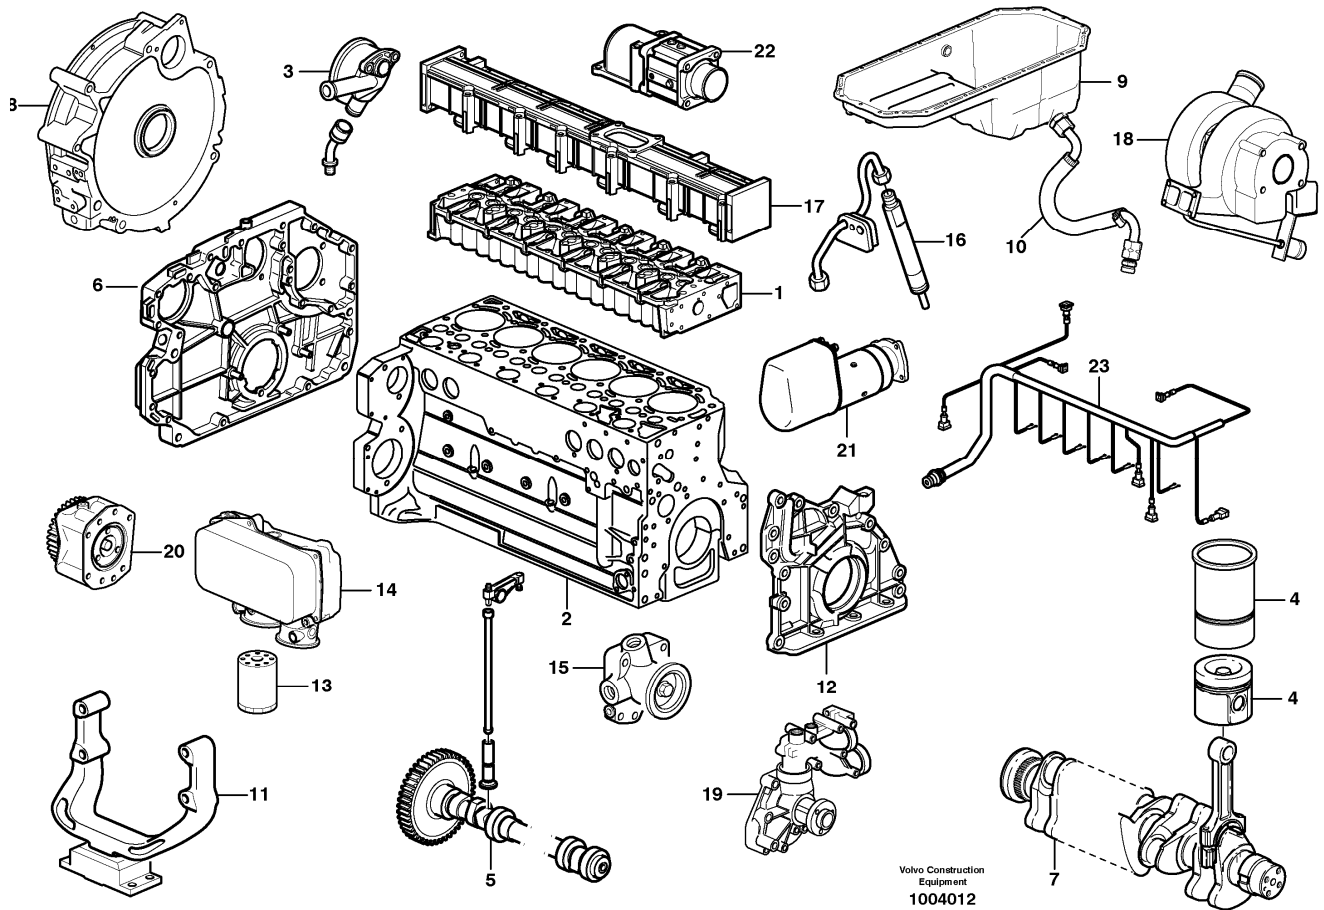

Section option	Kit	Option description
VOE11172410		Engine VOLVO D6D LCE2

Pos	Part	Q1	Q2	Q3	Q4	Q5	PS	Kit	Description	Option(s)	Remark
	VOE11172410	1							Engine		D6DLCE2
1		1							•Cylinder head		See ref 211/100
2		1							•Cylinder block		See ref 212/100
3		1							•Crankcase ventilation		See ref 212/150
4		6							•Cylinder Liner And Piston		See ref 213/100
5		1							•Valve mechanism		See ref 214/100
6		1							•Timing gear casing		See ref 215/100
7		1							•Crankshaft		See ref 216/100
8		1							•Flywheel housing		See ref 216/150