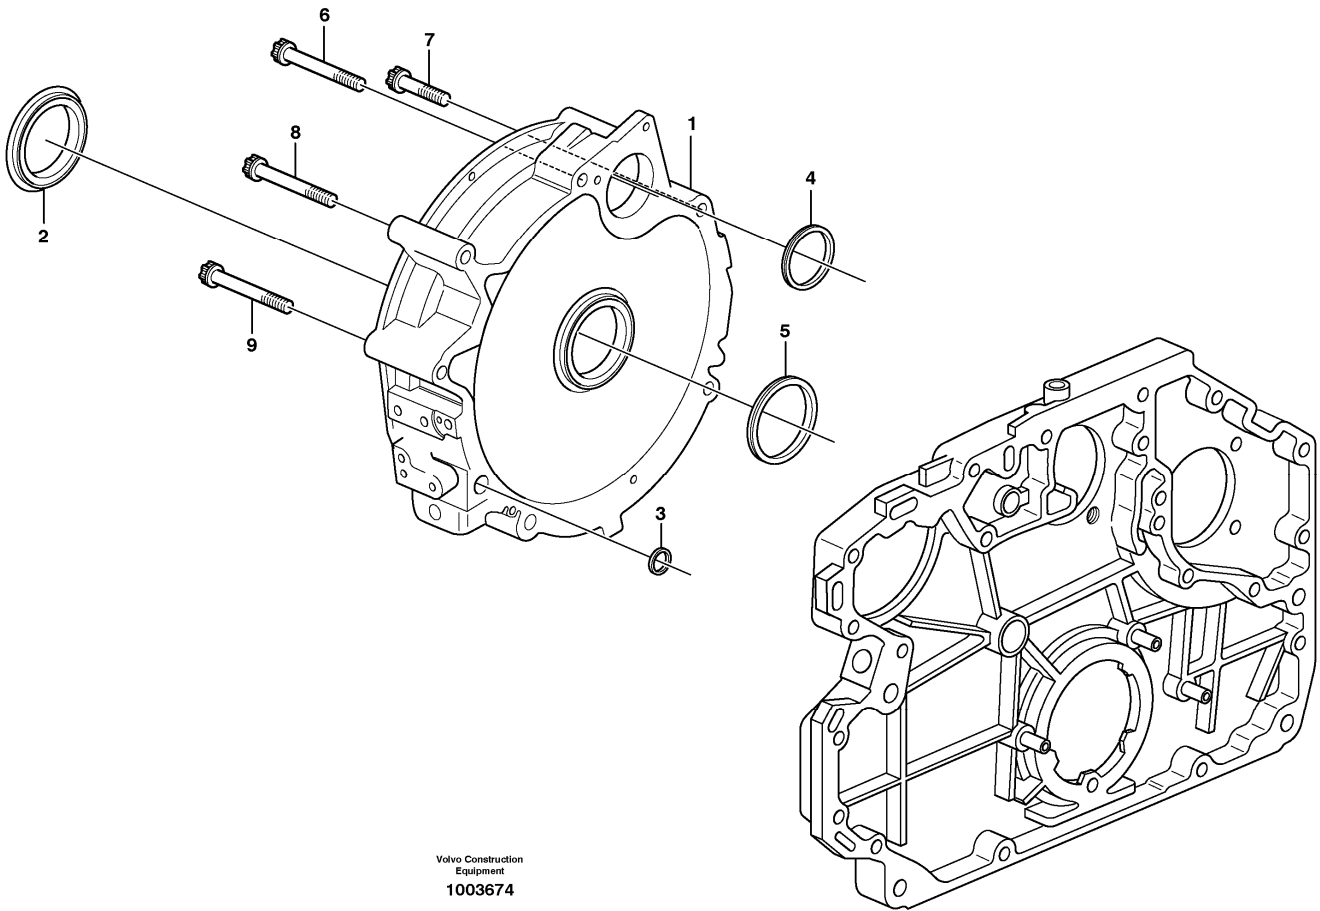

Date: 2014/1/24	Image id: 1003674	Catalogue: 20009	Model: L60E
Brand: Volvo	Serial: 1001-3355, 60001-61214, 70001-70530	Group/Section: 216/150	Title: Flywheel housing

Section option	Kit	Option description
VOE11172410		Engine VOLVO D6D LCE2

Pos	Part	Q1	Q2	Q3	Q4	Q5	PS	Kit	Description	Option(s)	Remark
1	VOE20459987	1							Flywheel housing		
2	VOE20450784	1							•Labyrinth ring		(VOE11700592)
3	VOE20459993	4							O-ring		
4	VOE20459994	1							Sealing ring		
5	VOE20450786	1							Sealing ring		(VOE11700599)
6	VOE20459991	3							Screw		
7	VOE20460931	1							Screw		
8	VOE20459995	4							Screw		
9	VOE20459996	1							Screw