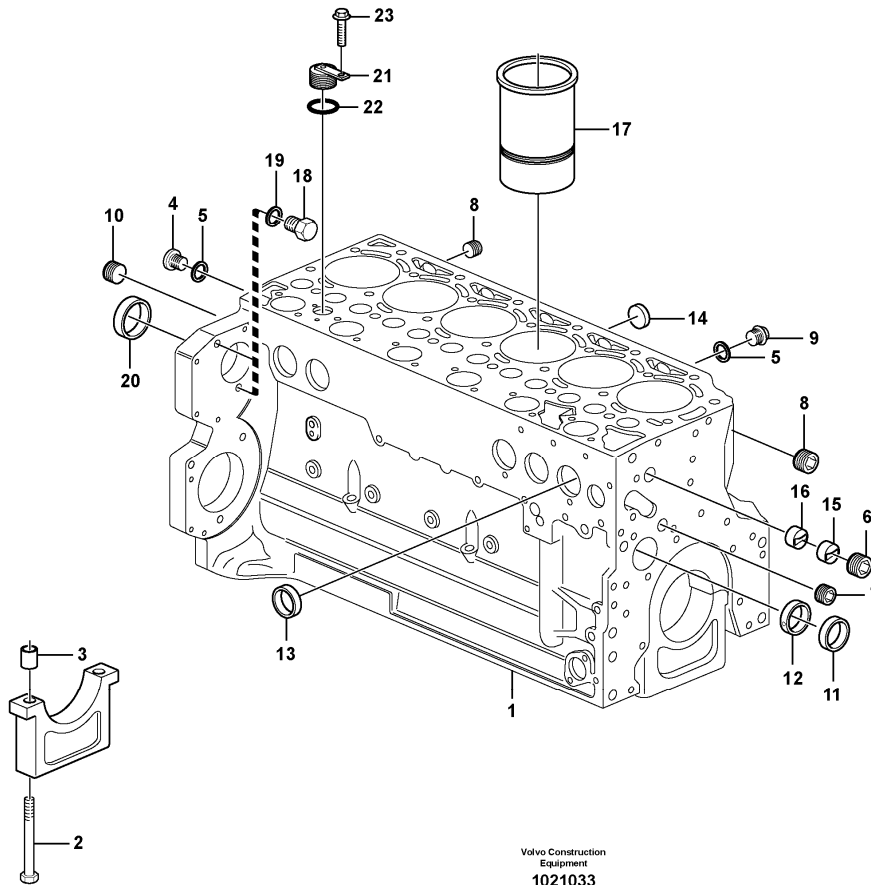

Date: 2014/1/24	Image id: 1021033	Catalogue: 20009	Model: L60E OR
Brand: Volvo	Serial: 1004-99999	Group/Section: 212/100	Title: Cylinder block

Section option	Kit	Option description
VOE11172410		Engine VOLVO D6D LCE2

Pos	Part	Q1	Q2	Q3	Q4	Q5	PS	Kit	Description	Option(s)	Remark
1	VOE20533309	1					SS		Cylinder Block		ENG - 01060658
1	VOE20785815	1					SS		Cylinder Block		ENG 01060659 - 01099383
1	VOE21009708	1							Crankcase		ENG 01099384 -
2	VOE20460006	14							•Screw		ENG - 01099383
3	VOE20460001	14							•Bushing		ENG - 01099383
4	VOE945065	1							•Plug		
5	VOE13969011	3							•Gasket		
6	VOE20405717	1							•Plug		
7	VOE20405719	1							•Plug		ENG - 01099383
8	VOE20508600	2							•Plug		
9	VOE20405716	2							•Plug