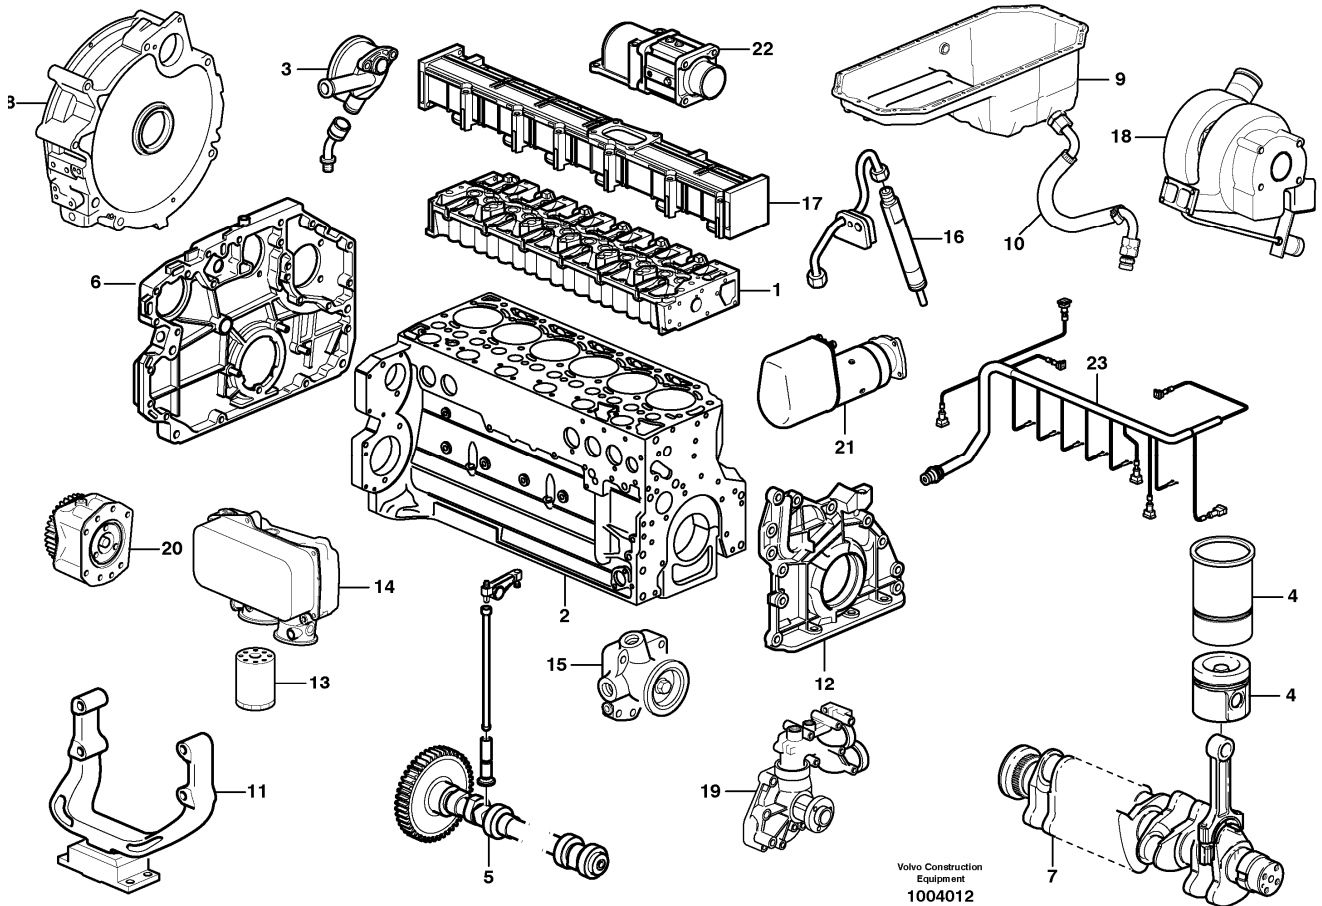

Date: 2014/1/24	Image id: 1004012	Catalogue: 20009	Model: L60E OR
Brand: Volvo	Serial: 1004-99999	Group/Section: 210/100	Title: Engine

Section option	Kit	Option description
VOE11172410		Engine VOLVO D6D LCE2

Pos	Part	Q1	Q2	Q3	Q4	Q5	PS	Kit	Description	Option(s)	Remark
	VOE11172410	1							Engine		D6DLCE2
1		1							•Cylinder head		See ref 211/100
2		1							•Cylinder block		See ref 212/100
3		1							•Crankcase ventilation		See ref 212/150
4		6							•Cylinder Liner And Piston		See ref 213/100
5		1							•Valve mechanism		See ref 214/100
6		1							•Timing gear casing		See ref 215/100
7		1							•Crankshaft		See ref 216/100
8		1							•Flywheel housing		See ref 216/150
9		1							•Oil sump		See ref 217/100
10		1							•Oil Draining		See ref 217/150