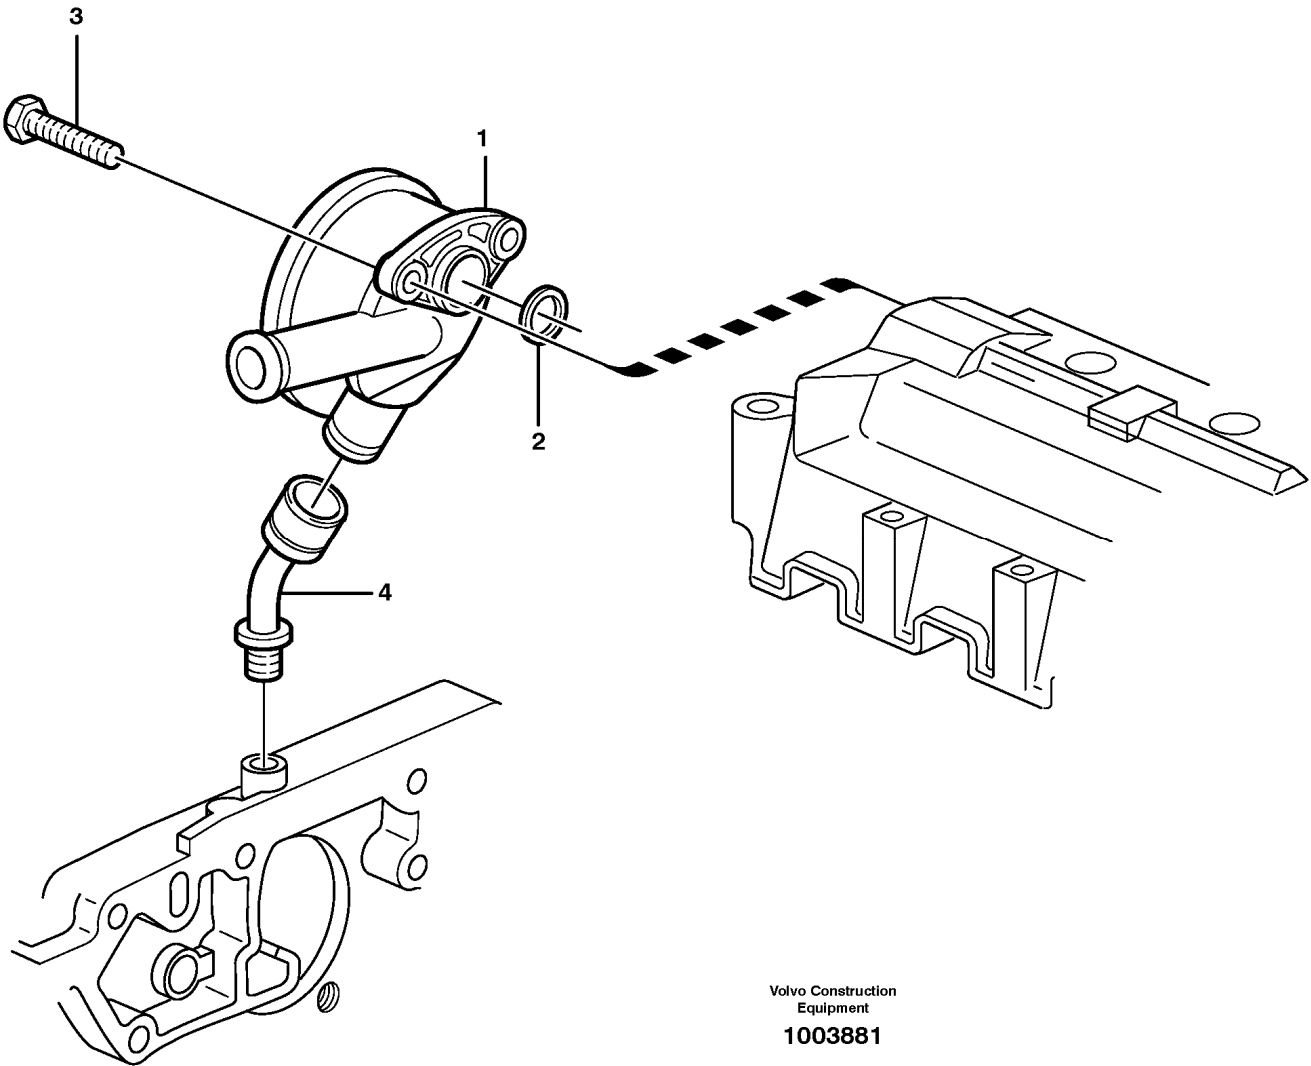

Date: 2014/1/24	Image id: 1003881	Catalogue: 20009	Model: L60E OR
Brand: Volvo	Serial: 1004-99999	Group/Section: 212/150	Title: Crankcase ventilation

Section option	Kit	Option description
VOE11172410		Engine VOLVO D6D LCE2

Pos	Part	Q1	Q2	Q3	Q4	Q5	PS	Kit	Description	Option(s)	Remark
1	VOE20405626	1							Regulator		
2	VOE20405627	1							Gasket		
3	VOE20450728	2							Bolt		
4	VOE20405938	1							Connector