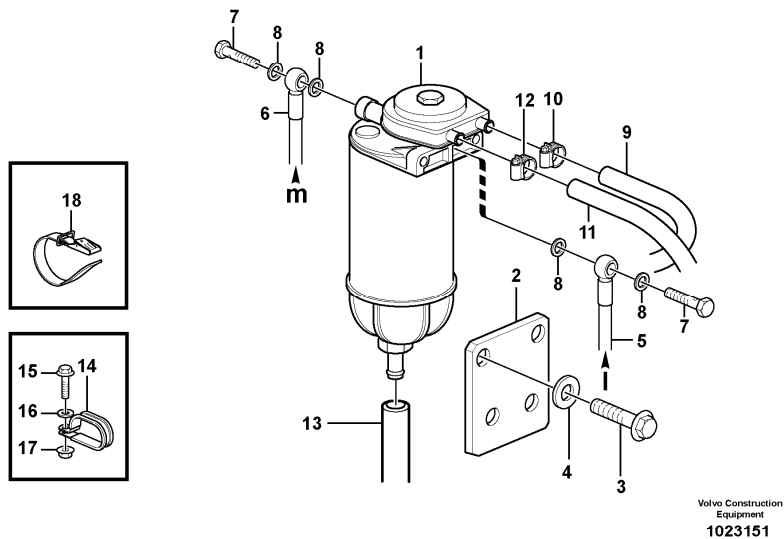

Thank you so much for reading

5	VOE11704244		1						•Drain valve		
---	-------------	--	---	--	--	--	--	--	--------------	--	--

Date: 2014/1/24	Image id: 1023151	Catalogue: 20009	Model: L60E OR
Brand: Volvo	Serial: 1004-99999	Group/Section: 233/175	Title: Water trap with hoses 83077