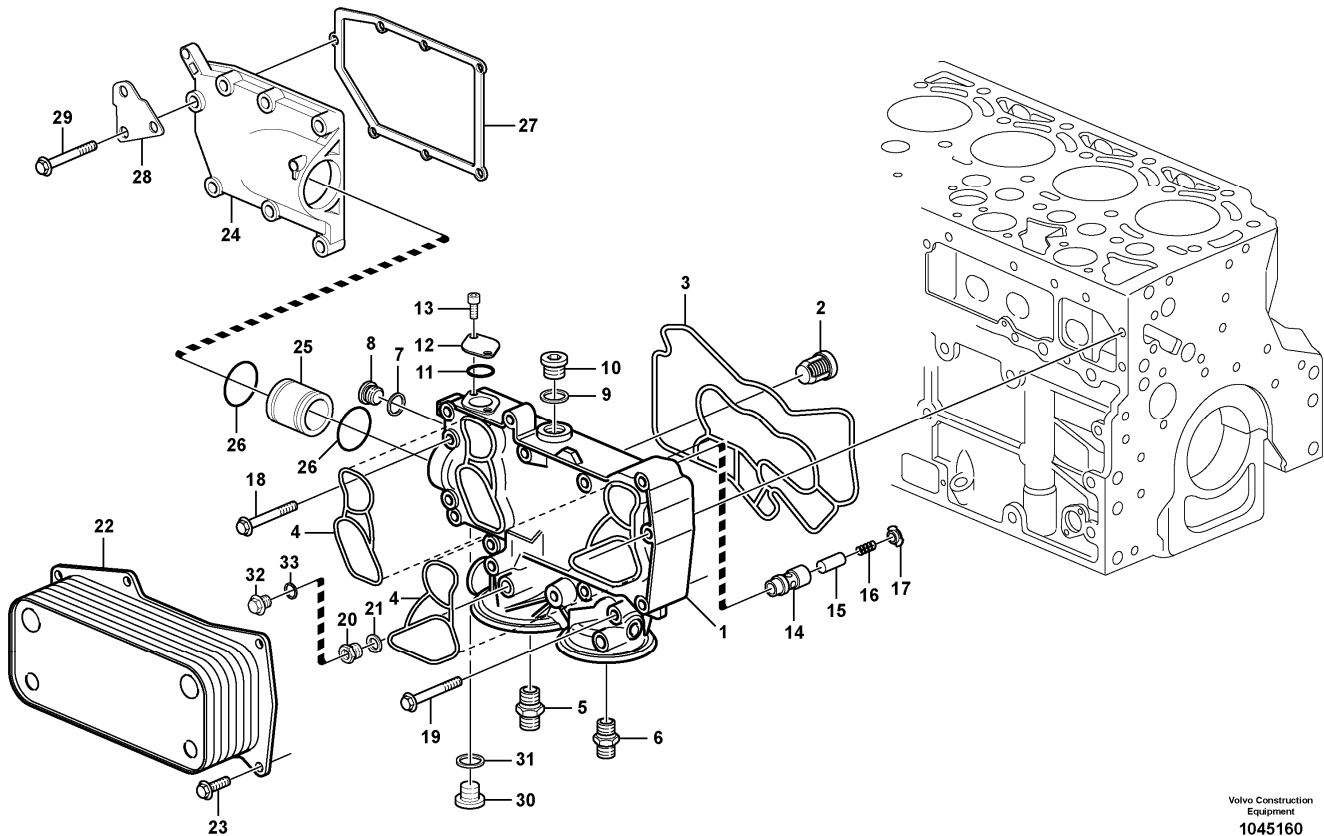

Date: 2014/1/24	Image id: 1045160	Catalogue: 20009	Model: L60E OR
Brand: Volvo	Serial: 1004-99999	Group/Section: 223/100	Title: Oil cooler

Volvo Construction
Equipment
1045160

Section option	Kit	Option description
VOE11172410		Engine VOLVO D6D LCE2

Pos	Part	Q1	Q2	Q3	Q4	Q5	PS	Kit	Description	Option(s)	Remark
1	VOE21099784	1							Oil cooler		
2	VOE20459204	1							•Valve		
3	VOE20459203	1							•Gasket		
4	VOE20459202	2							•Gasket		
5	VOE20459201	1							•Nipple		
6	VOE20459200	1							•Nipple		
7	VOE13947622	1							•Plane gasket		
8	VOE20502245	1							•Screw plug		
9	VOE13947628	1							•Plane gasket		
10	VOE20459195	1							•Plug		
10	VOE20496519	1							Nipple		
11	VOE20405599	1							•Sealing ring