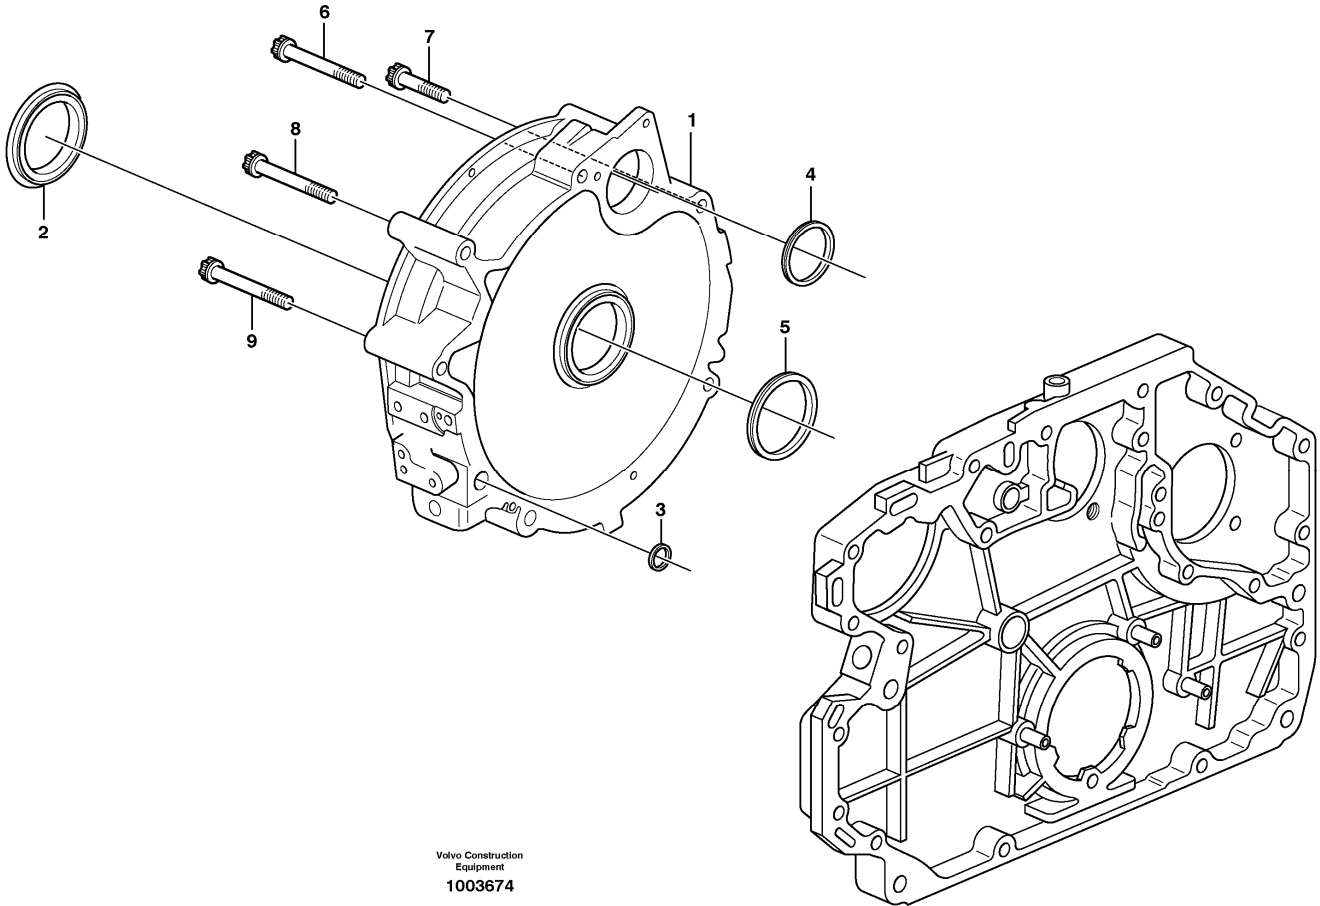

Date: 2014/1/24	Image id: 1003674	Catalogue: 20009	Model: L60E OR
Brand: Volvo	Serial: 1004-99999	Group/Section: 216/150	Title: Flywheel housing

Section option	Kit	Option description
VOE11172410		Engine VOLVO D6D LCE2

Pos	Part	Q1	Q2	Q3	Q4	Q5	PS	Kit	Description	Option(s)	Remark
1	VOE20459987	1							Flywheel housing		
2	VOE20450784	1							•Labyrinth ring		(VOE11700592)
3	VOE20459993	4							O-ring		
4	VOE20459994	1							Sealing ring		
5	VOE20450786	1							Sealing ring		(VOE11700599)
6	VOE20459991	3							Screw		
7	VOE20460931	1							Screw		
8	VOE20459995	4							Screw		
9	VOE20459996	1							Screw