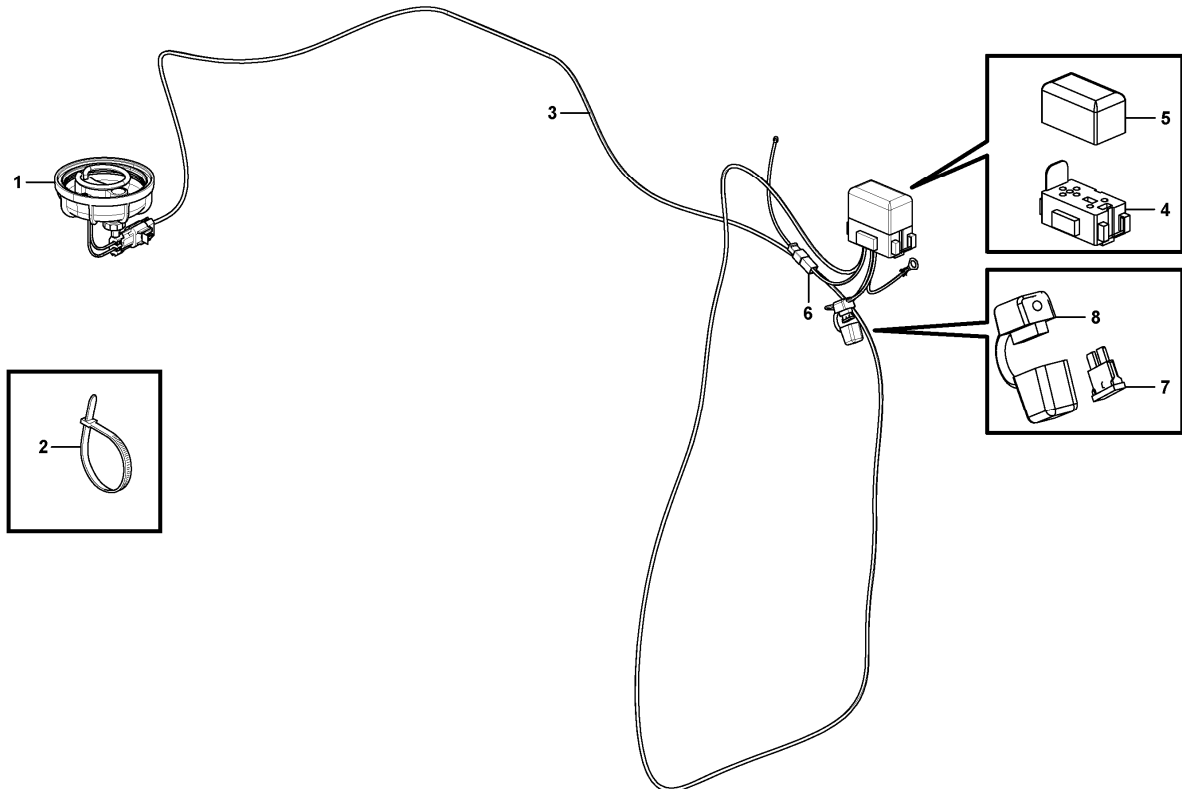

Date: 2013/11/6	Image id: 1052908	Catalogue: 20257	Model: L50F
Brand: Volvo	Serial: 320011-399999, 420011-499999, 1970004-1970438	Group/Section: 233/250	Title: Pre-heater

Volvo Construction
Equipment
1052908

Section option	Kit	Option description
VOE11390927		Pre-heater 24V

Pos	Part	Q1	Q2	Q3	Q4	Q5	PS	Kit	Description	Option(s)	Remark
1	VOE11306862	1							Bowl		HE2301
2	VOE4881440	REQ							Cable tie		
3	VOE15210354	1							Electric cable		
4	VOE15208401	1							•Relay box		
5	VOE20374662	1							•Relay		RE2301
6	VOE11305376	1							•Tab housing		
7	VOE969161	1							•Fuse		FU38, 5A
8	VOE15202766	1							•Fuse holder