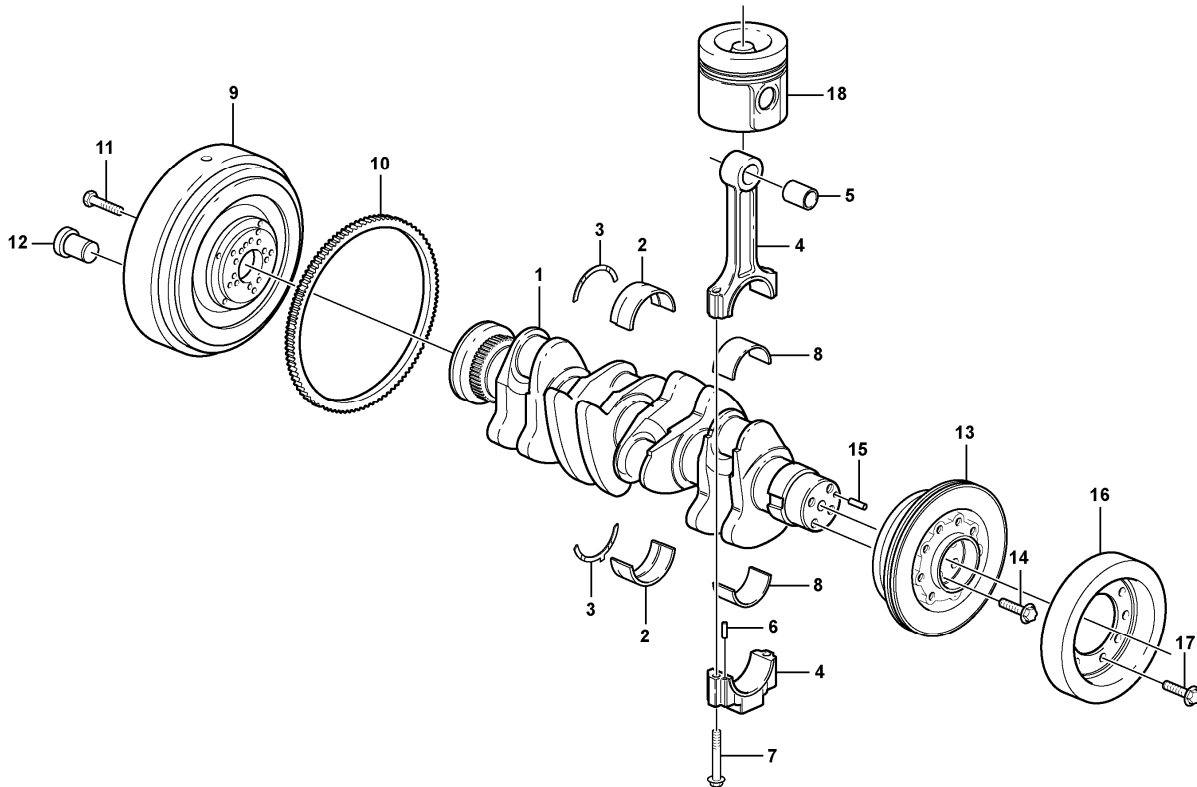

Date: 2013/11/6	Image id: 1033188	Catalogue: 20257	Model: L50F
Brand: Volvo	Serial: 320011-399999, 420011-499999, 1970004-1970438	Group/Section: 216/100	Title: Crankshaft and related parts

Volvo Construction
Equipment
1033188

Section option	Kit	Option description
VOE11308146		Engine D5DCBE3

Pos	Part	Q1	Q2	Q3	Q4	Q5	PS	Kit	Description	Option(s)	Remark
1	VOE20900811	1							Crankshaft		
2	VOE21141948	5							Main bearing		STD 85,00 MM
2	VOE21234191	REQ							Main bearing		(VOE20405529)U SZ 84,75 MM
2	VOE20405541	REQ							Main bearing		U SZ 84,50 MM
3	VOE21141955	8							Raceway washer		STD 2,9 MM
3	VOE21141963	REQ							Raceway washer		3,1 MM
4	VOE20585982	4							Connecting Rod		
5	VOE11700325	4							•Bushing		
6	VOE20459134	8							•Pin		
7	VOE11700326	8							•Bolt