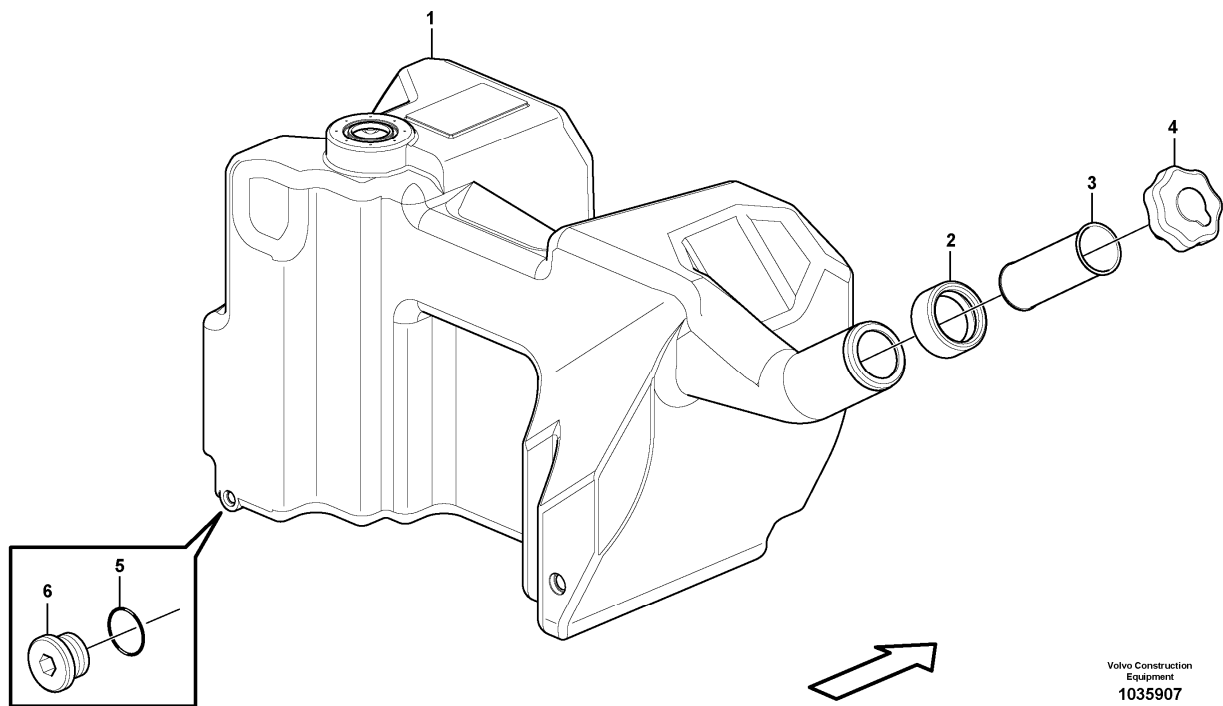

Date: 2013/11/6	Image id: 1035907	Catalogue: 20257	Model: L50F
Brand: Volvo	Serial: 320011-399999, 420011-499999, 1970004-1970438	Group/Section: 234/100	Title: Fuel tank

Section option	Kit	Option description
VOE11390007		Wheel Loader L50F TP
VOE11390008		Wheel Loader L50F TPS
VOE11390027		Wheel Loader L50F TP S/N 220011 -
VOE11390029		Wheel Loader L50F TPS S/N 420011 -

Pos	Part	Q1	Q2	Q3	Q4	Q5	PS	Kit	Description	Option(s)	Remark
1	VOE15203643	1							Fuel tank		
2	VOE11308934	1							•Pipe end		
3	VOE11370263	1							•Fuel Strainer		
4	VOE11309378	1							•Filler cap		
5	VOE11309481	1							•O-ring		
6	VOE13966144	1							•Plug