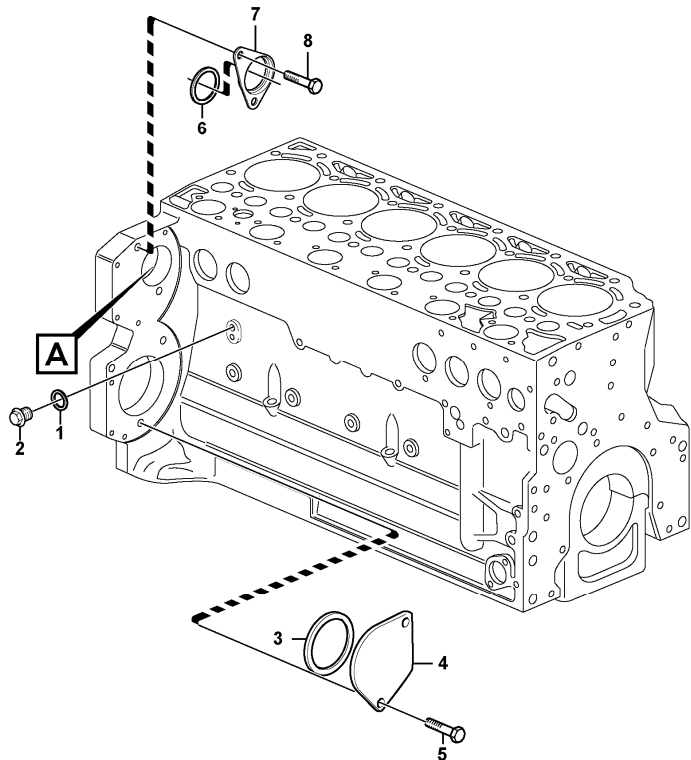

Date: 2013/11/6	Image id: 1053952	Catalogue: 20257	Model: L50F
Brand: Volvo	Serial: 320011-399999, 420011-499999, 1970004-1970438	Group/Section: 215/200	Title: Pump drive power take-off

Volvo Construction
Equipment
1053952

Section option	Kit	Option description
VOE11308146		Engine D5DCBE3

Pos	Part	Q1	Q2	Q3	Q4	Q5	PS	Kit	Description	Option(s)	Remark
1	VOE13947621	1							Plane gasket		
2	VOE20405716	1							Plug		
3	VOE20412359	1							Sealing ring		
4	VOE24426064	1							Cover		
5	VOE888289	2							Hexagon screw		
6	VOE20580547	1							Sealing ring		
7	VOE20580550	1					NS		Cover		
8	VOE888289	2							Hexagon screw		
9		1					NS		Fan Motor		See ref 913/100
10		1							Gasket		See ref 913/100