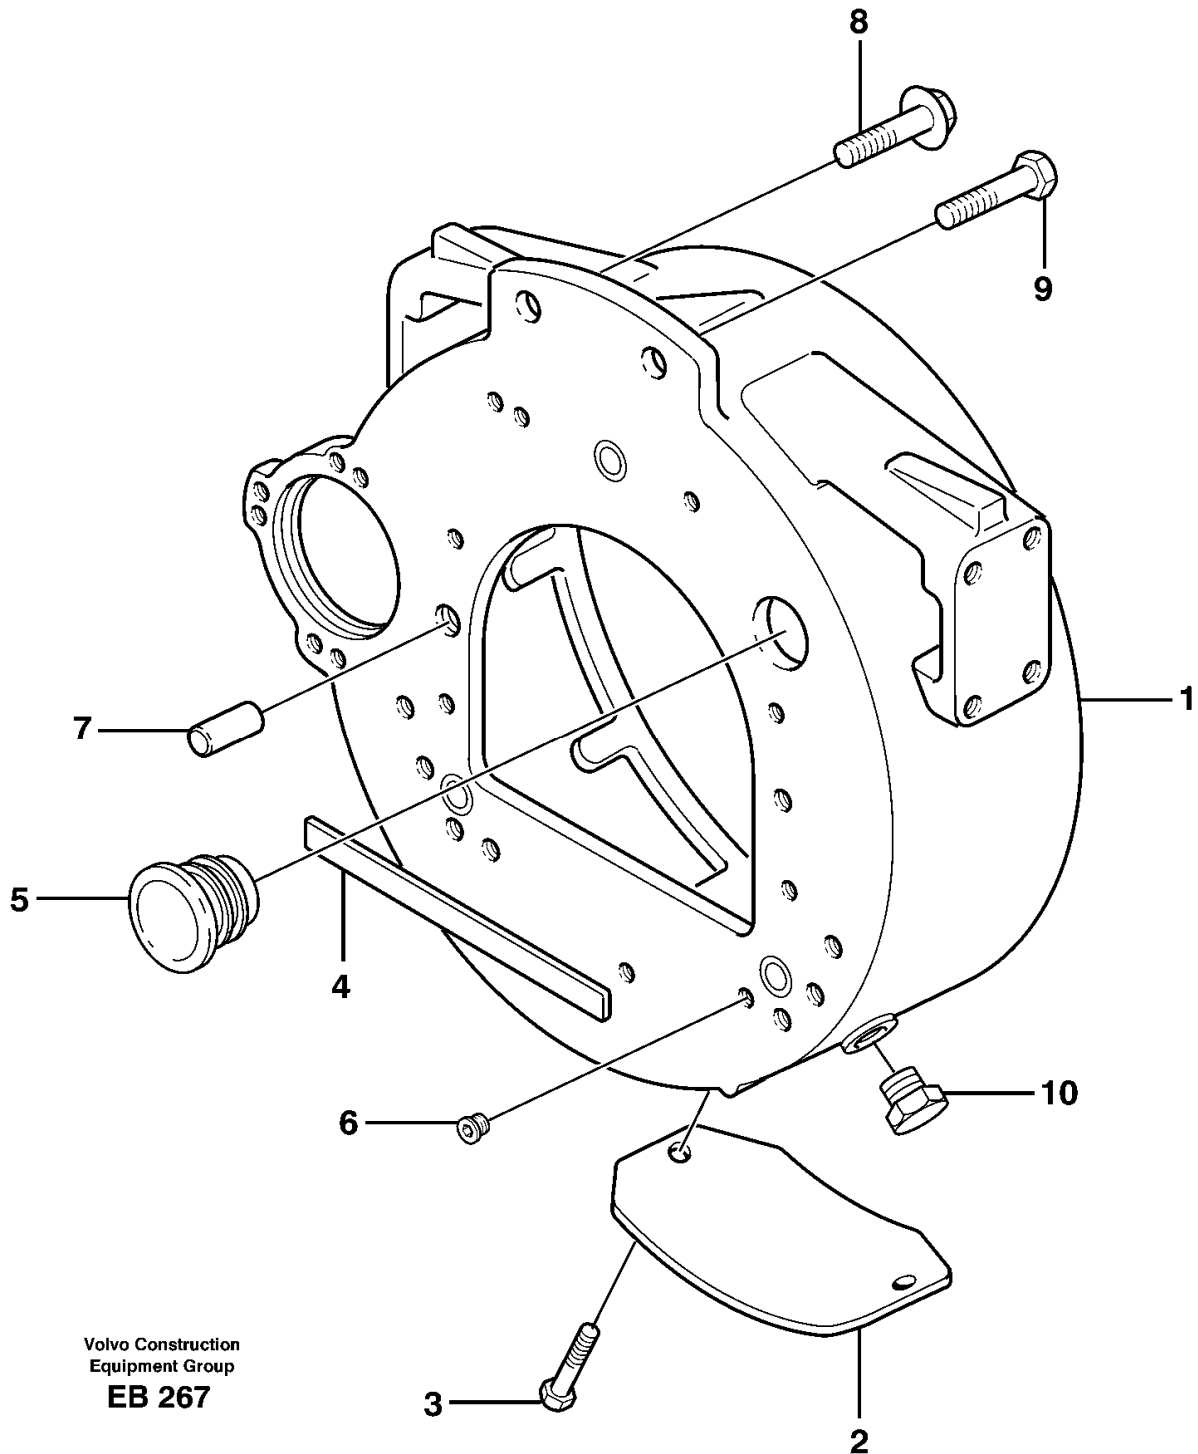

Date: 2014/1/24	Image id: EB267	Catalogue: 97809	Model: L50D
Brand: Volvo	Serial: 13002-14059, 36001-36002, 70101-70372	Group/Section: 216/150	Title: Flywheel housing

Pos	Part	Q1	Q2	Q3	Q4	Q5	PS	Kit	Description	Option(s)	Remark