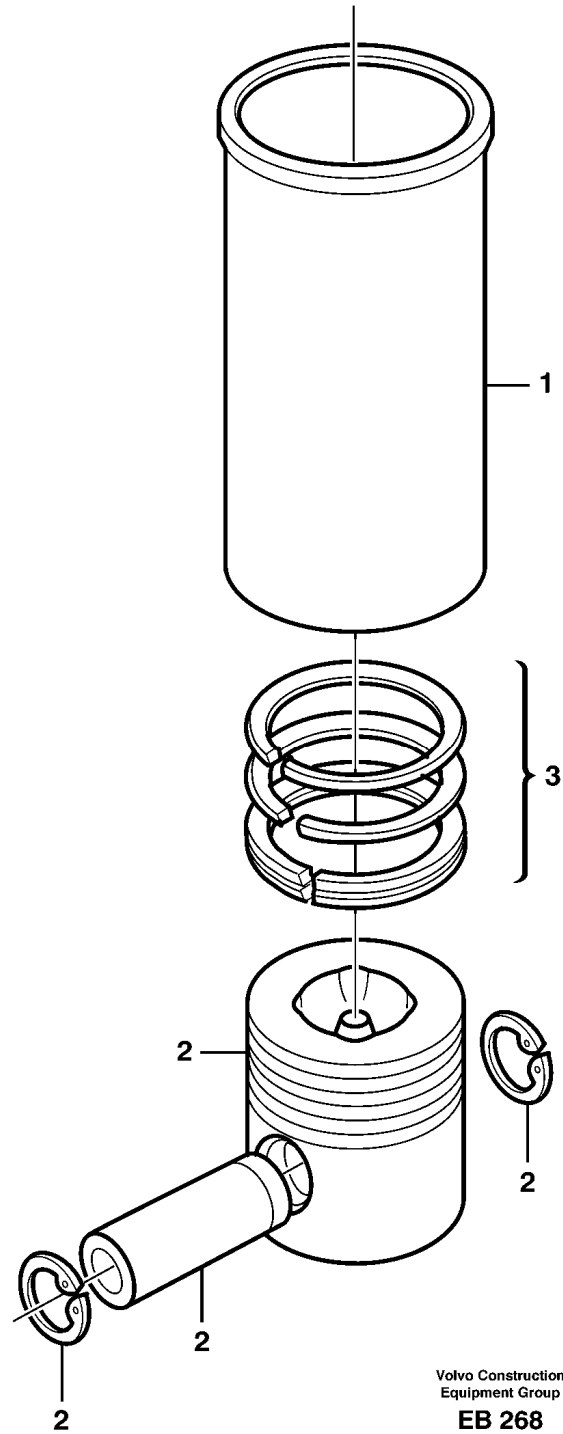

Date: 2014/1/24	Image id: EB268	Catalogue: 97809	Model: L50D
Brand: Volvo	Serial: 13002-14059, 36001-36002, 70101-70372	Group/Section: 213/100	Title: Cylinder liner and piston

Volvo Construction
Equipment Group
EB 268

Pos	Part	Q1	Q2	Q3	Q4	Q5	PS	Kit	Description	Option(s)	Remark