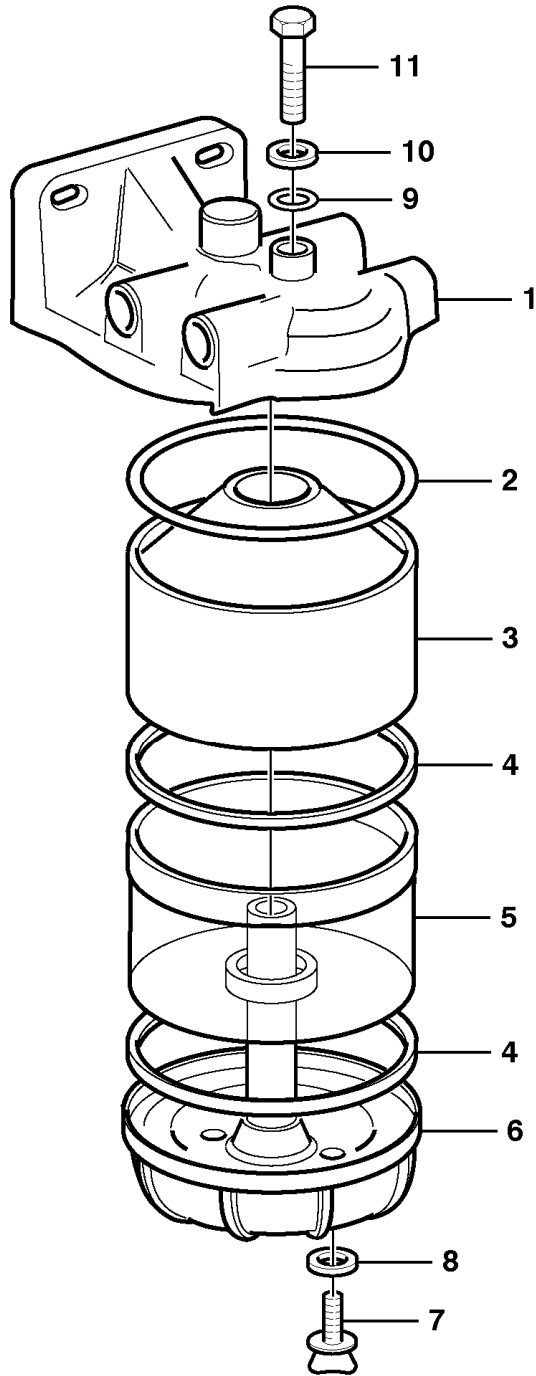

Date: 2014/1/24	Image id: EB230	Catalogue: 97809	Model: L50D
Brand: Volvo	Serial: 13002-14059, 36001-36002, 70101-70372	Group/Section: 233/150	Title: Slurry separator

Volvo Construction
Equipment Group
EB 230

Pos	Part	Q1	Q2	Q3	Q4	Q5	PS	Kit	Description	Option(s)	Remark