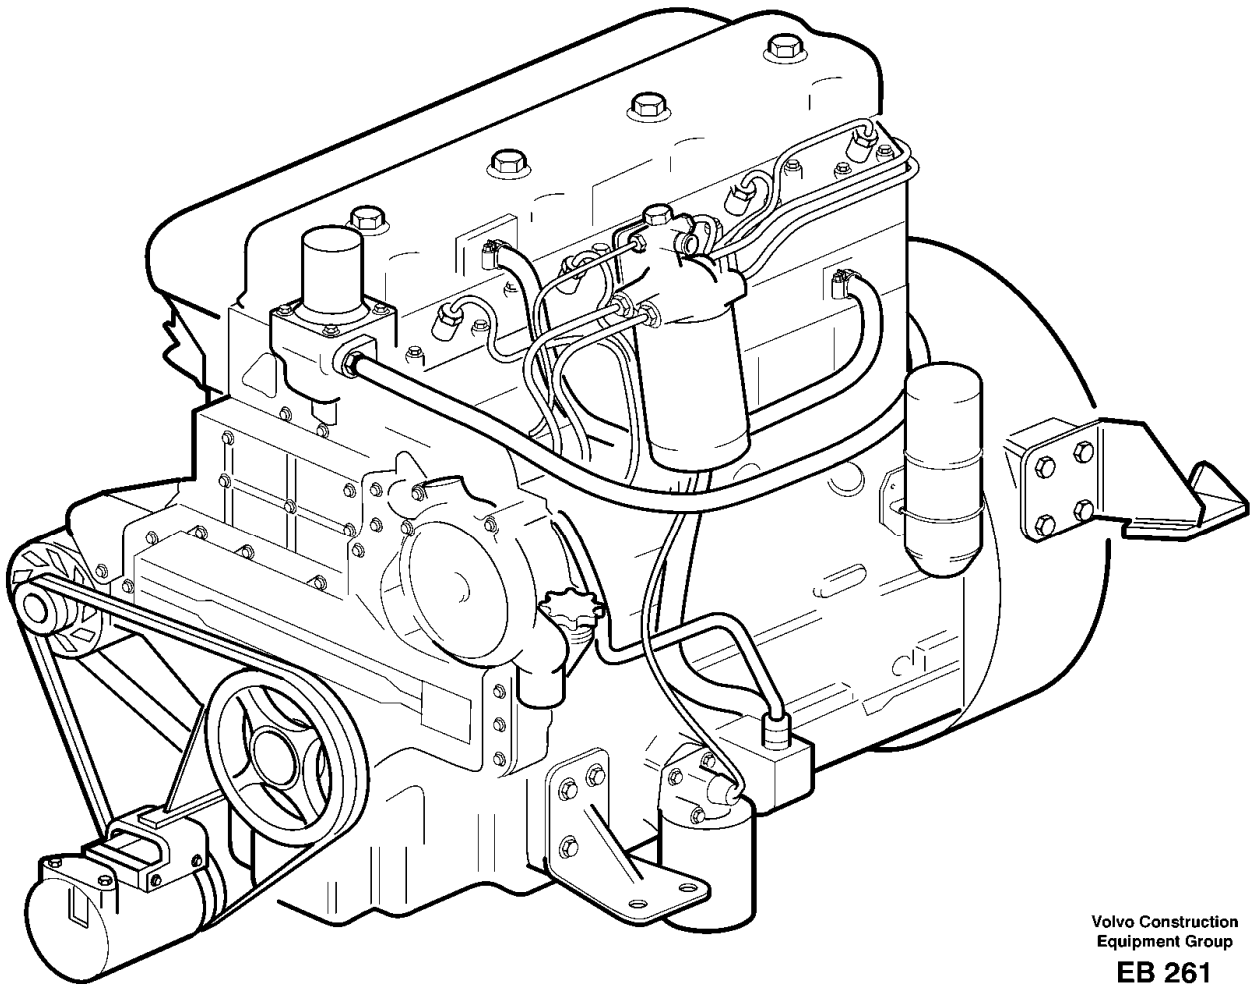

Date: 2014/1/24	Image id: EB261	Catalogue: 97809	Model: L50D
Brand: Volvo	Serial: 13002-14059, 36001-36002, 70101-70372	Group/Section: 210/150	Title: Engine TD40GJE

Volvo Construction
Equipment Group
EB 261

Date: 2014/1/24	Image id: EB265A	Catalogue: 97809	Model: L50D
Brand: Volvo	Serial: 13002-14059, 36001-36002, 70101-70372	Group/Section: 211/100	Title: Cylinder head

Volvo Construction
Equipment
EB 265A