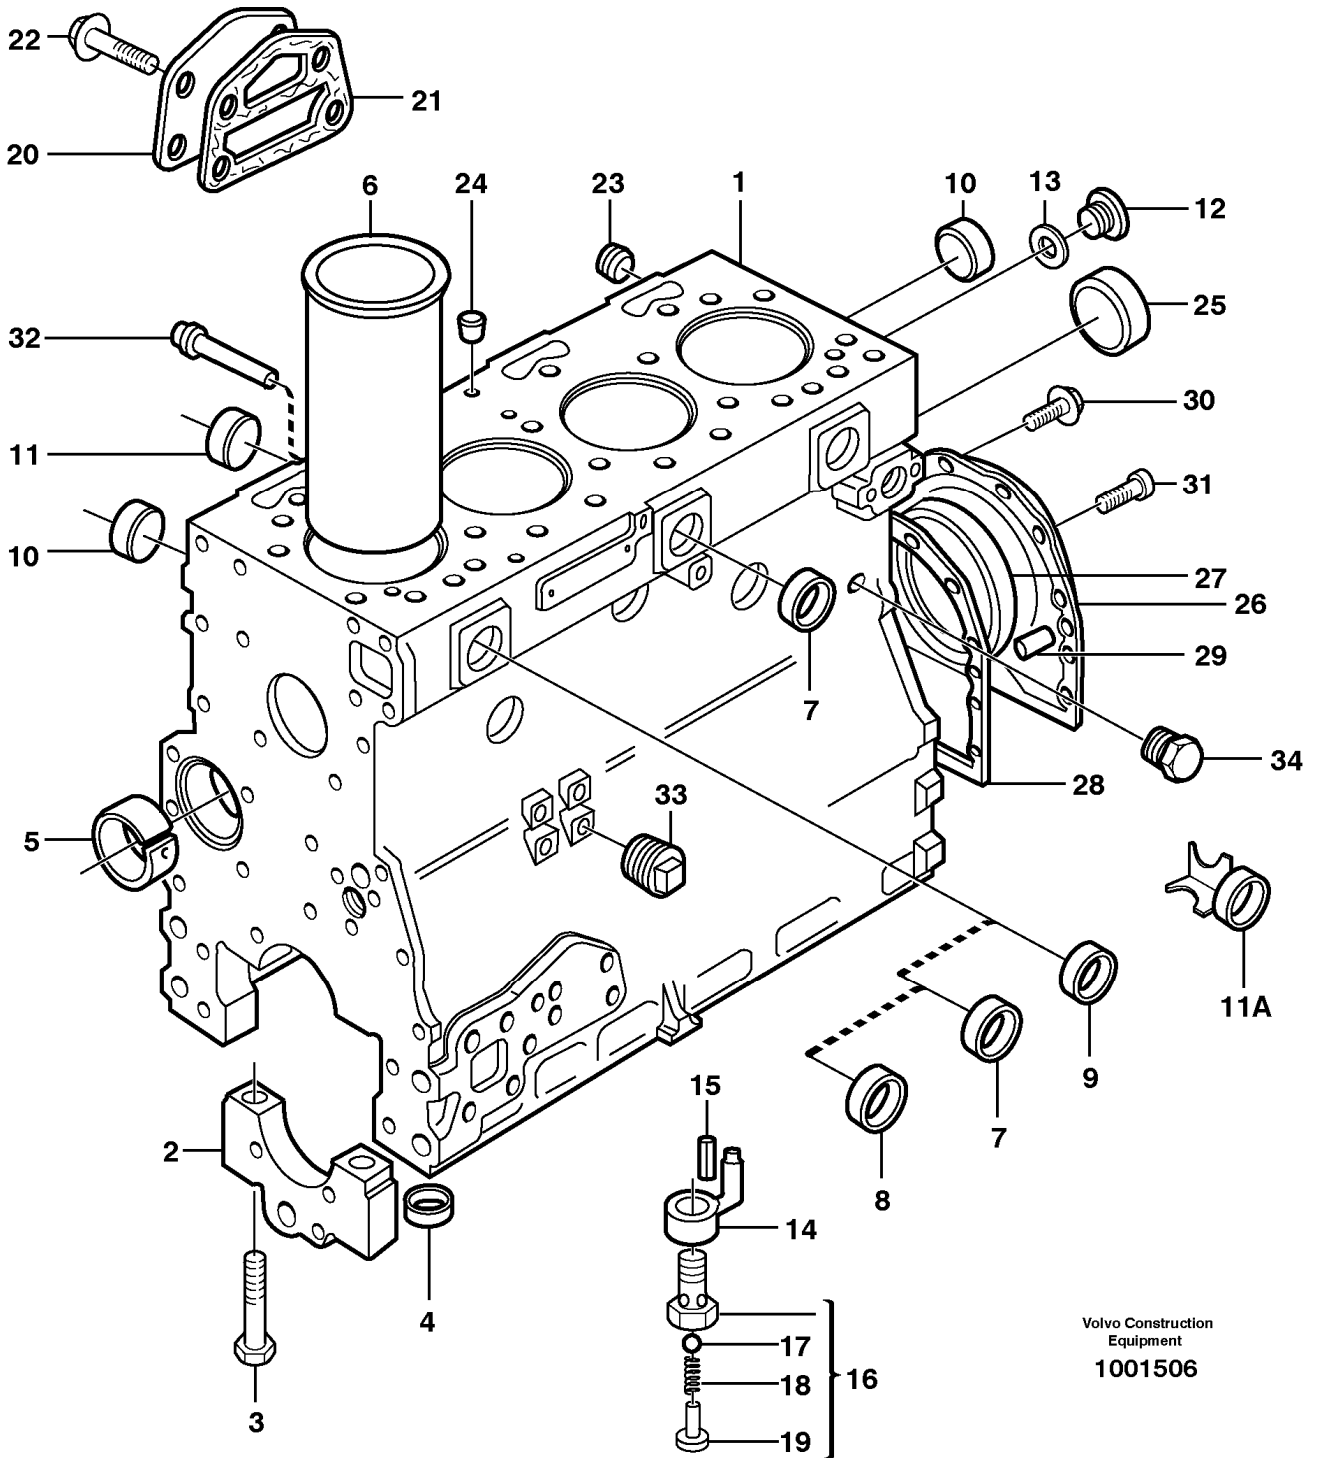

Date: 2014/1/24	Image id: 1001506	Catalogue: 97809	Model: L50D
Brand: Volvo	Serial: 13002-14059, 36001-36002, 70101-70372	Group/Section: 212/100	Title: Cylinder block

Volvo Construction
Equipment
1001506

Q1-Q5	Option	Option description