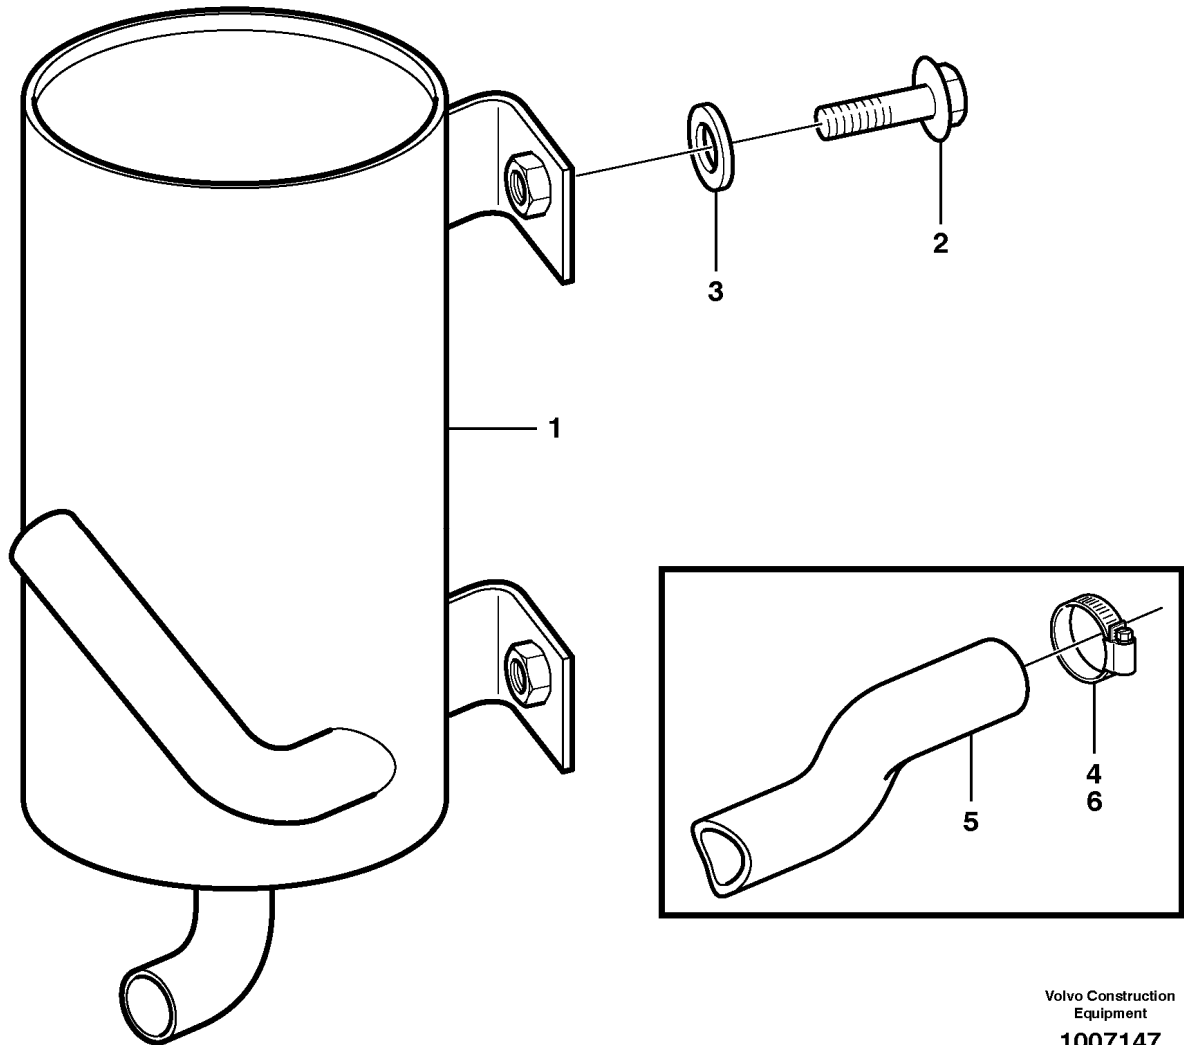

Date: 2014/1/24	Image id: 1007147	Catalogue: 97809	Model: L50D
Brand: Volvo	Serial: 13002-14059, 36001-36002, 70101-70372	Group/Section: 212/150	Title: Crankcase ventilation 80425

Volvo Construction
Equipment
1007147

Section option	Kit	Option description
VOE80425		Oil trap, crankcase ventilation

Pos	Part	Q1	Q2	Q3	Q4	Q5	PS	Kit	Description	Option(s)	Remark
1	VOE11172635	1							Oil trap		
2	VOE946440	2							Flange screw		
3	VOE11117464	2							Washer		(VOE13960141)
4	VOE13943472	1							Hose clamp		
5	VOE11000285	REQ							Rubber hose		L = 1500 MM