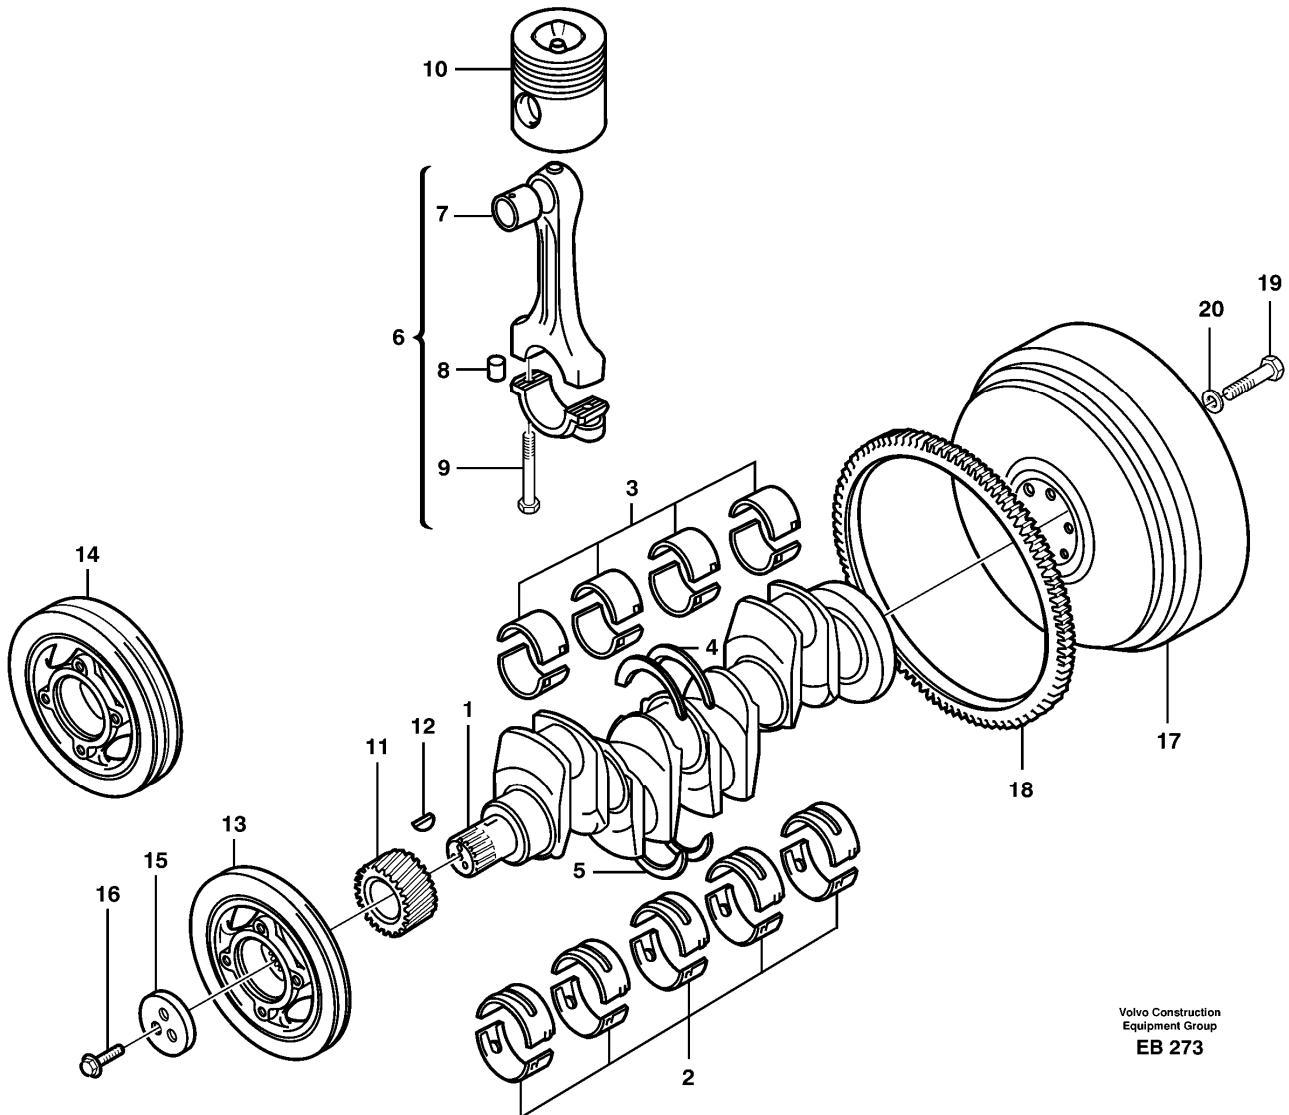

Date: 2014/1/24	Image id: EB273	Catalogue: 97809	Model: L50D
Brand: Volvo	Serial: 13002-14059, 36001-36002, 70101-70372	Group/Section: 216/100	Title: Crankshaft and related parts

Volvo Construction
Equipment Group
EB 273

Pos	Part	Q1	Q2	Q3	Q4	Q5	PS	Kit	Description	Option(s)	Remark
1	VOE11994472	1					SS		Crankshaft		
2	VOE483350	1							•Mn Bearing Kit		STD
	VOE483351	REQ							Mn Bearing Kit		-0,25MM
	VOE483352	REQ							Mn Bearing Kit		-0,50MM
	VOE483353	REQ							Mn Bearing Kit		-0,75MM
3	VOE11997824	1							•Big End Brg Kit		STD
	VOE11997825	REQ							Big End Brg Kit		-0,25MM