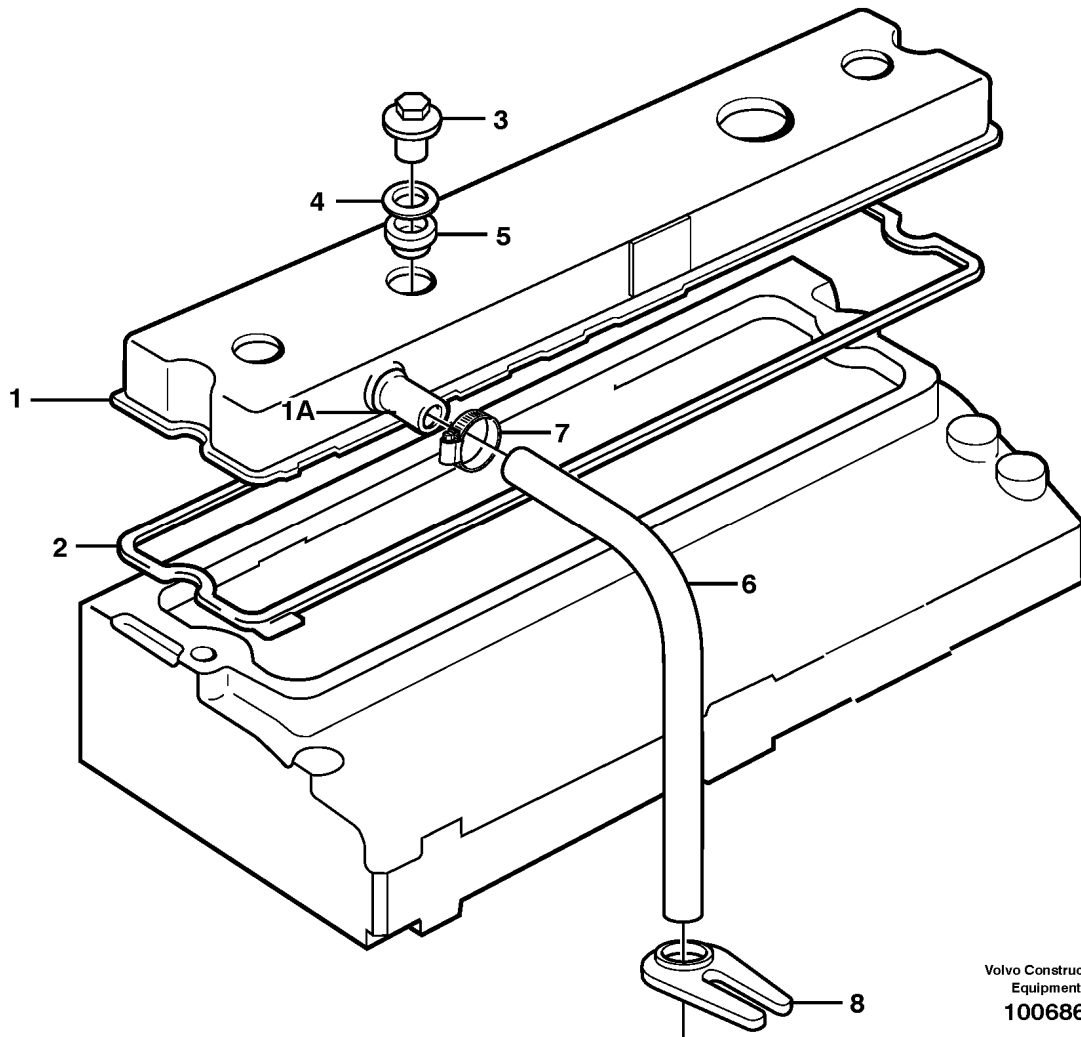

Date: 2014/1/24	Image id: 1006866	Catalogue: 97809	Model: L50D
Brand: Volvo	Serial: 13002-14059, 36001-36002, 70101-70372	Group/Section: 211/150	Title: Valve cover

Volvo Construction
Equipment
1006866

Pos	Part	Q1	Q2	Q3	Q4	Q5	PS	Kit	Description	Option(s)	Remark
1	VOE11988392	1							Valve cover		
1A	VOE11988393	1							Breather pipe		
2	VOE11708206	1							Gasket		(VOE11705297)
3	VOE11988395	3							Nut		
4	VOE13955900	3							Washer		
5	VOE11997049	3							Sealing ring		
6	VOE11705457	1							Hose