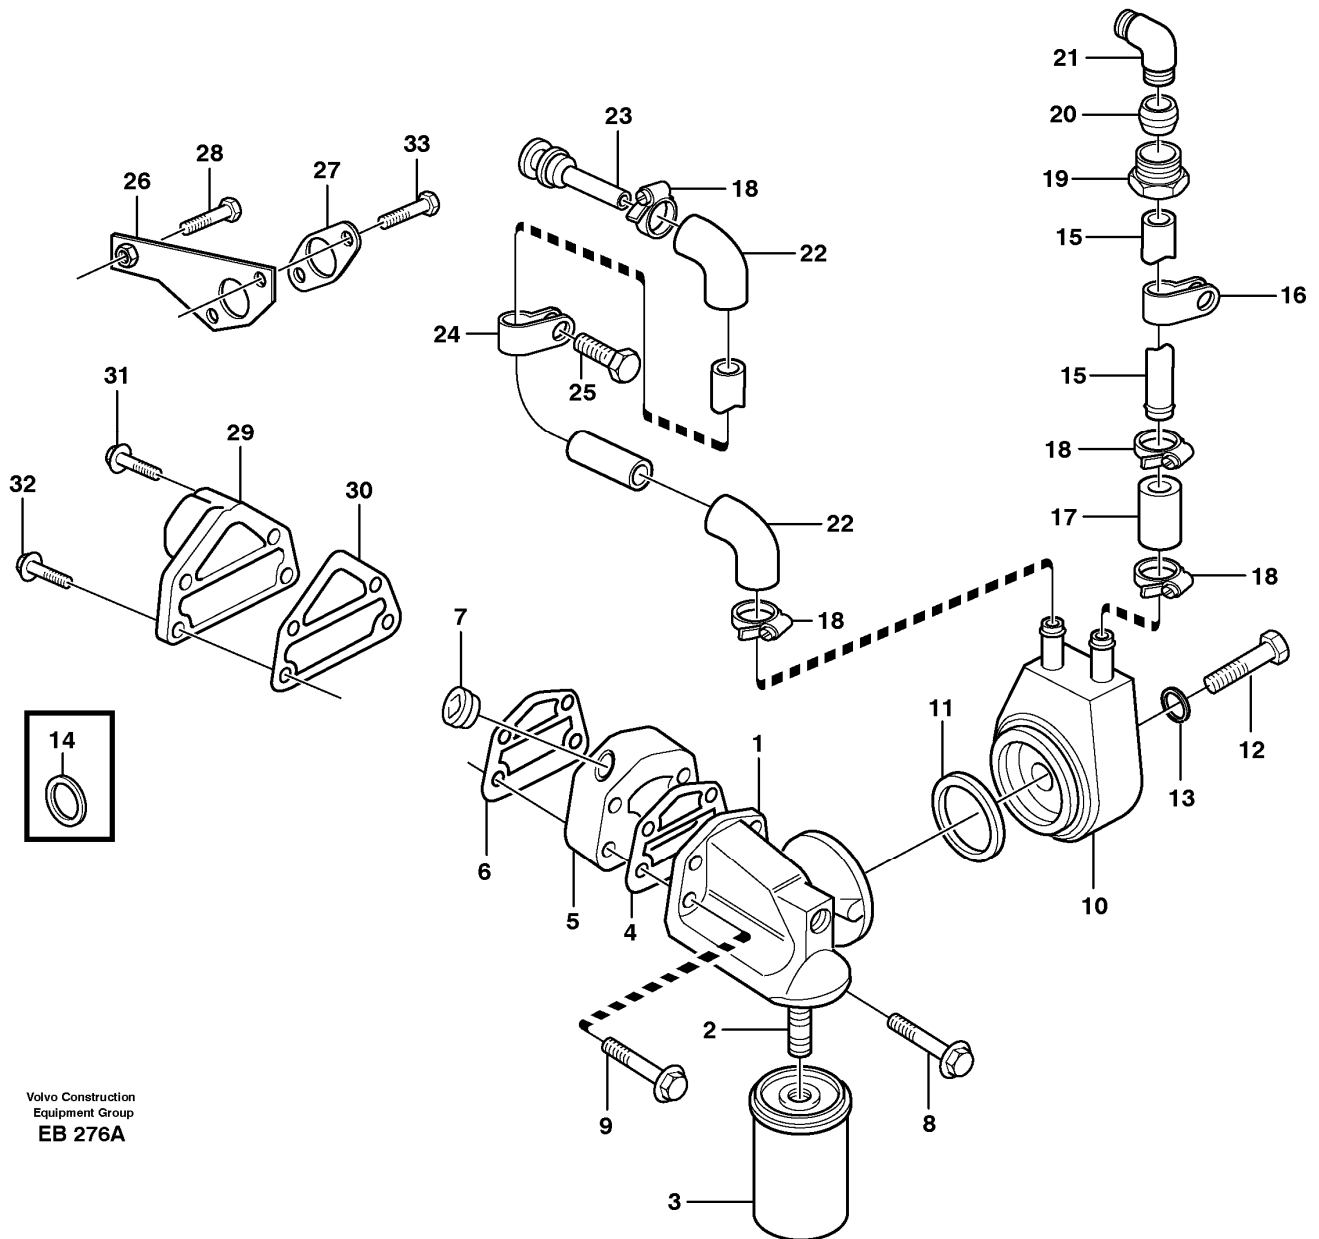

Date: 2014/1/24	Image id: EB276A	Catalogue: 97809	Model: L50D
Brand: Volvo	Serial: 13002-14059, 36001-36002, 70101-70372	Group/Section: 223/100	Title: Oil cooler

Pos	Part	Q1	Q2	Q3	Q4	Q5	PS	Kit	Description	Option(s)	Remark
1	VOE11700790	1							Filter housing		
2	VOE11999547	1							•Pipe connection		
3	VOE3976603	1							Oil filter		
4	VOE11998009	1							Gasket		
5	VOE11998012	1							Adapter