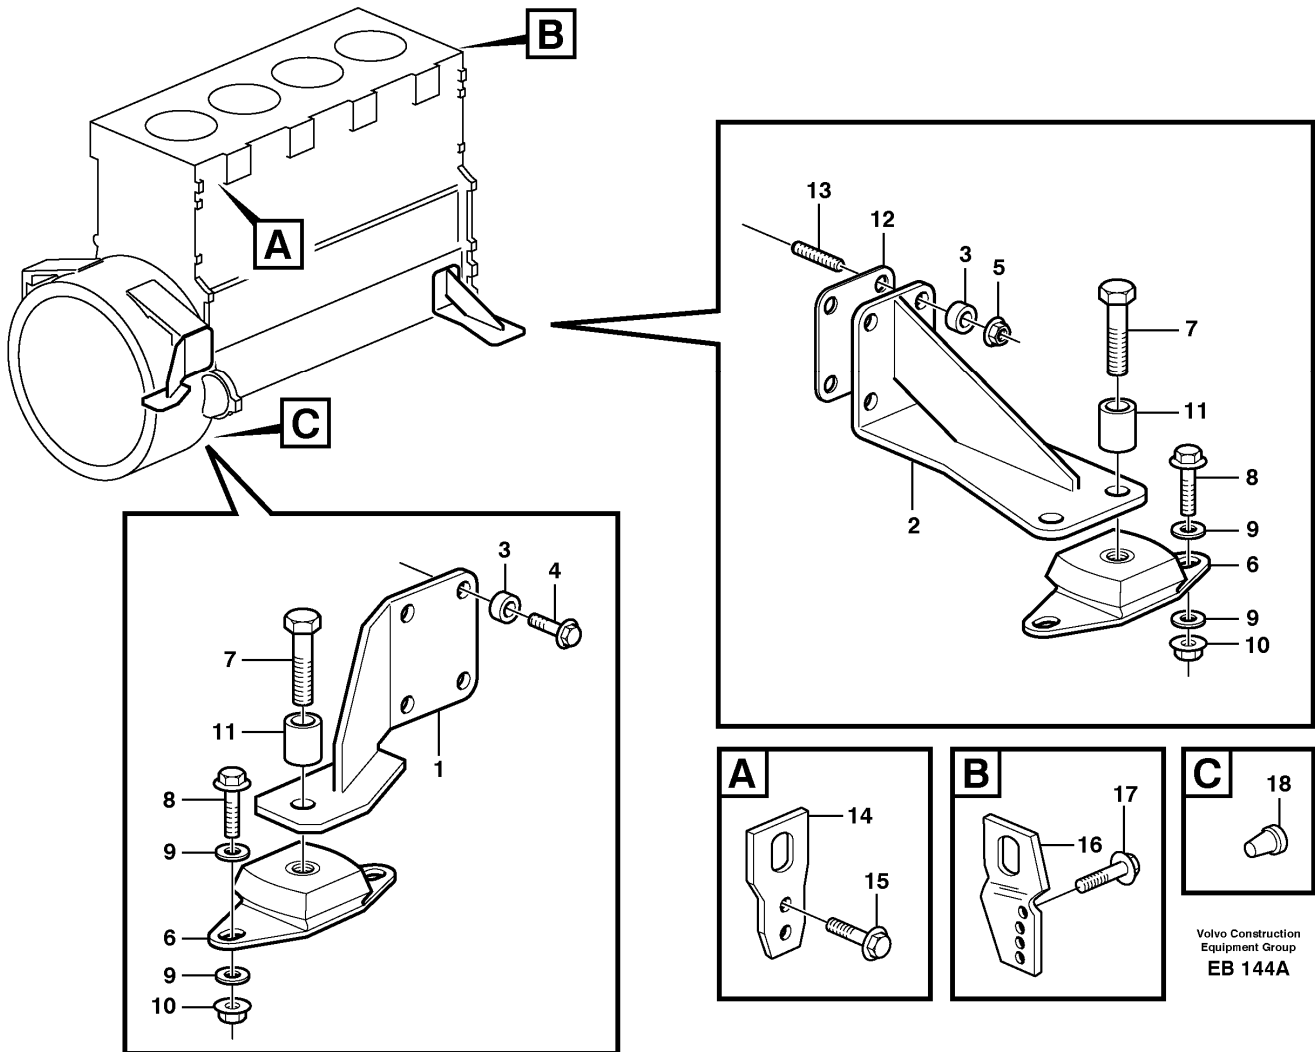

Date: 2014/1/24	Image id: EB144A	Catalogue: 97809	Model: L50D
Brand: Volvo	Serial: 13002-14059, 36001-36002, 70101-70372	Group/Section: 218/100	Title: Engine mounting

Pos	Part	Q1	Q2	Q3	Q4	Q5	PS	Kit	Description	Option(s)	Remark
1	VOE11091320	1							Engine Mounting		LH
	VOE11090588	1							Engine Mounting		RH
2	VOE11090952	2							Engine Mounting		
3	VOE4850822	12							Spacer		
4	VOE13965192	8							Flange screw		
5	VOE13971096	8							Flange nut		
6	VOE11090592	4							Rubber cushion		
7	VOE13968302	4							Flange screw		
8	VOE13965192	8							Flange screw