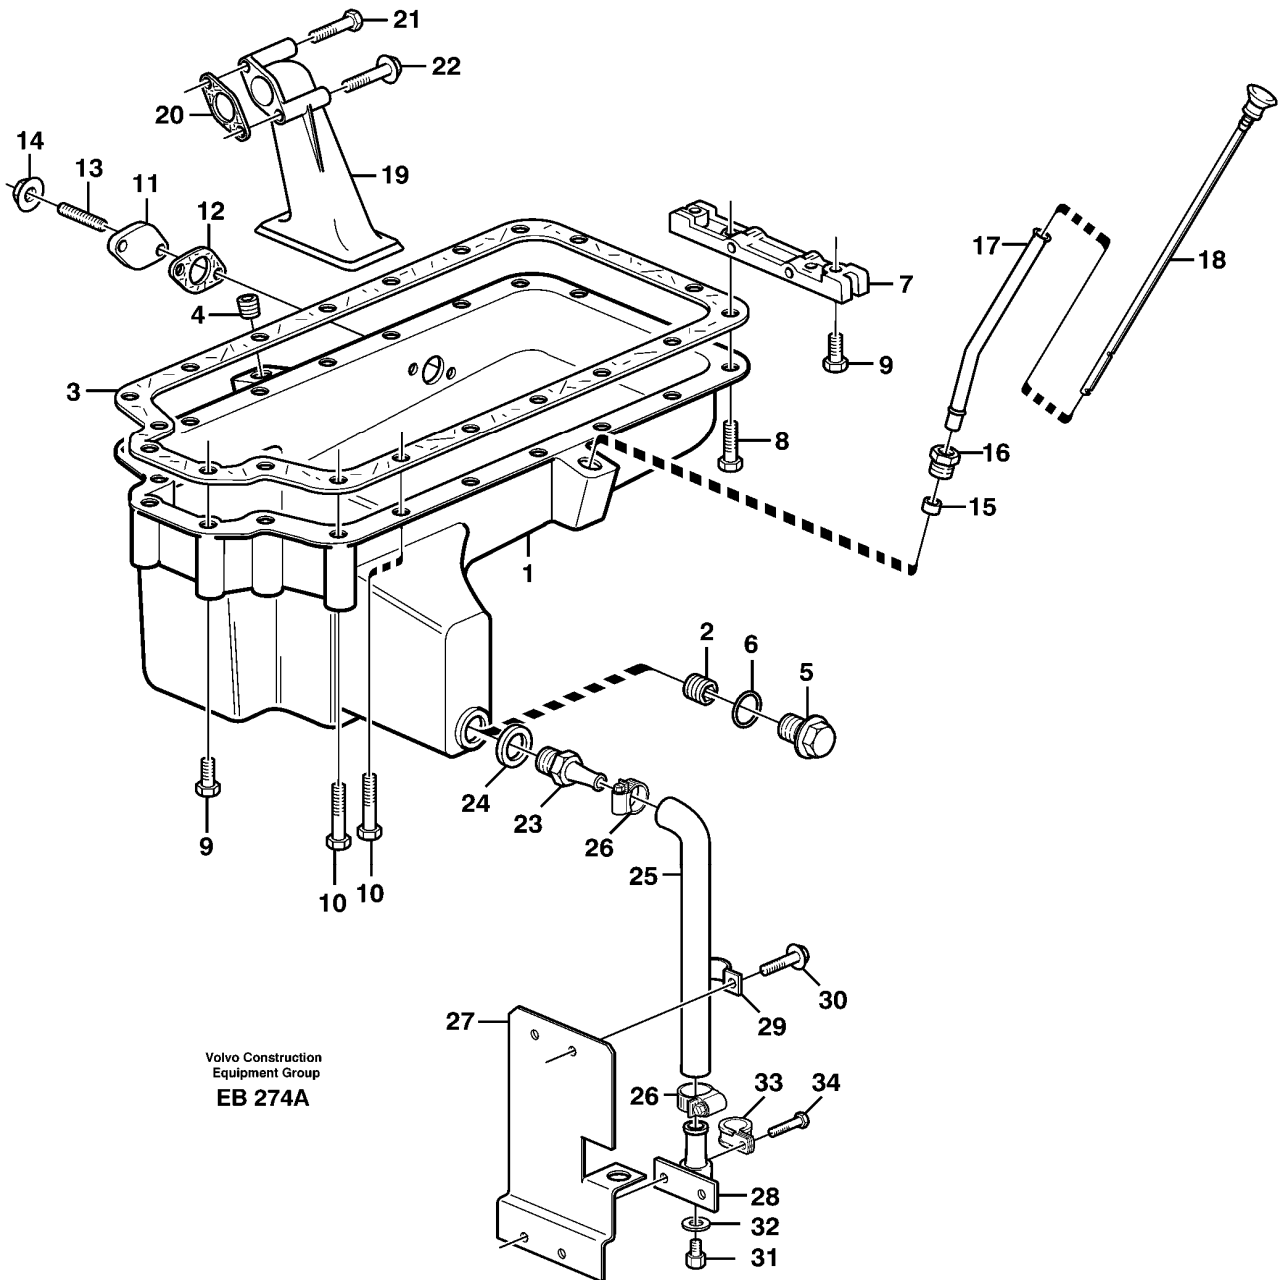

Date: 2014/1/24	Image id: EB274A	Catalogue: 97809	Model: L50D
Brand: Volvo	Serial: 13002-14059, 36001-36002, 70101-70372	Group/Section: 217/100	Title: Oil sump

Pos	Part	Q1	Q2	Q3	Q4	Q5	PS	Kit	Description	Option(s)	Remark
1	VOE11997972	1							Oil pan		
2	VOE11997987	2							•Insert sleeve		
3	VOE11997979	1							Gasket		
4	VOE11997975	1							Plug		
5	VOE11997973	2							Plug