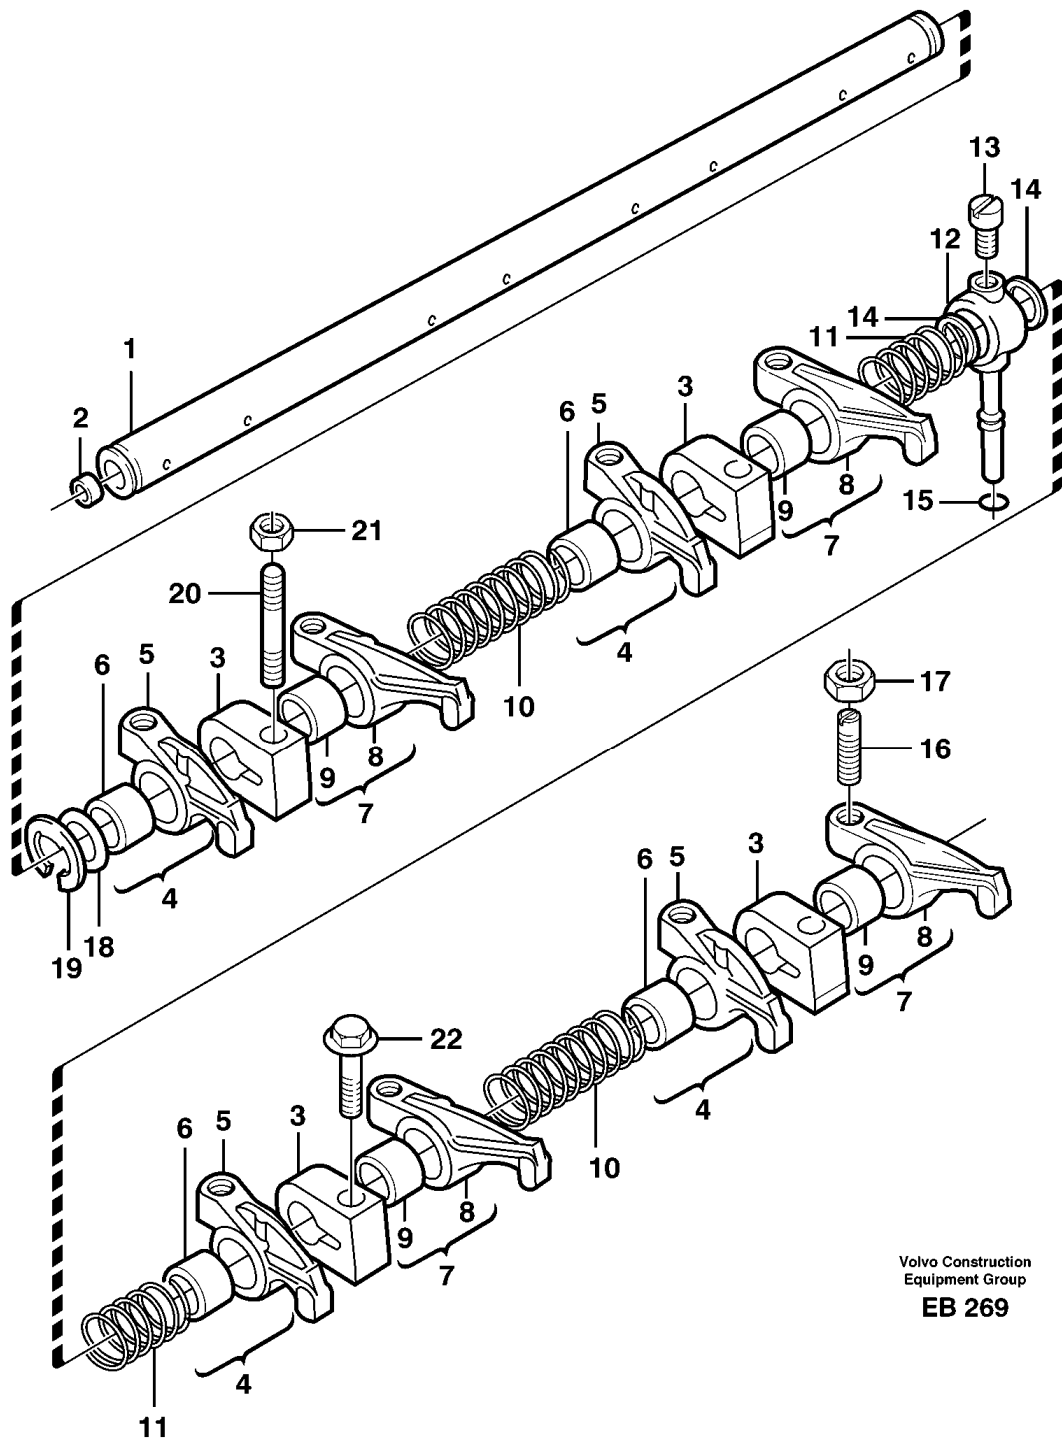

Date: 2014/1/24	Image id: EB269	Catalogue: 97809	Model: L50D
Brand: Volvo	Serial: 13002-14059, 36001-36002, 70101-70372	Group/Section: 214/100	Title: Valve mechanism

Volvo Construction
Equipment Group
EB 269

Pos	Part	Q1	Q2	Q3	Q4	Q5	PS	Kit	Description	Option(s)	Remark