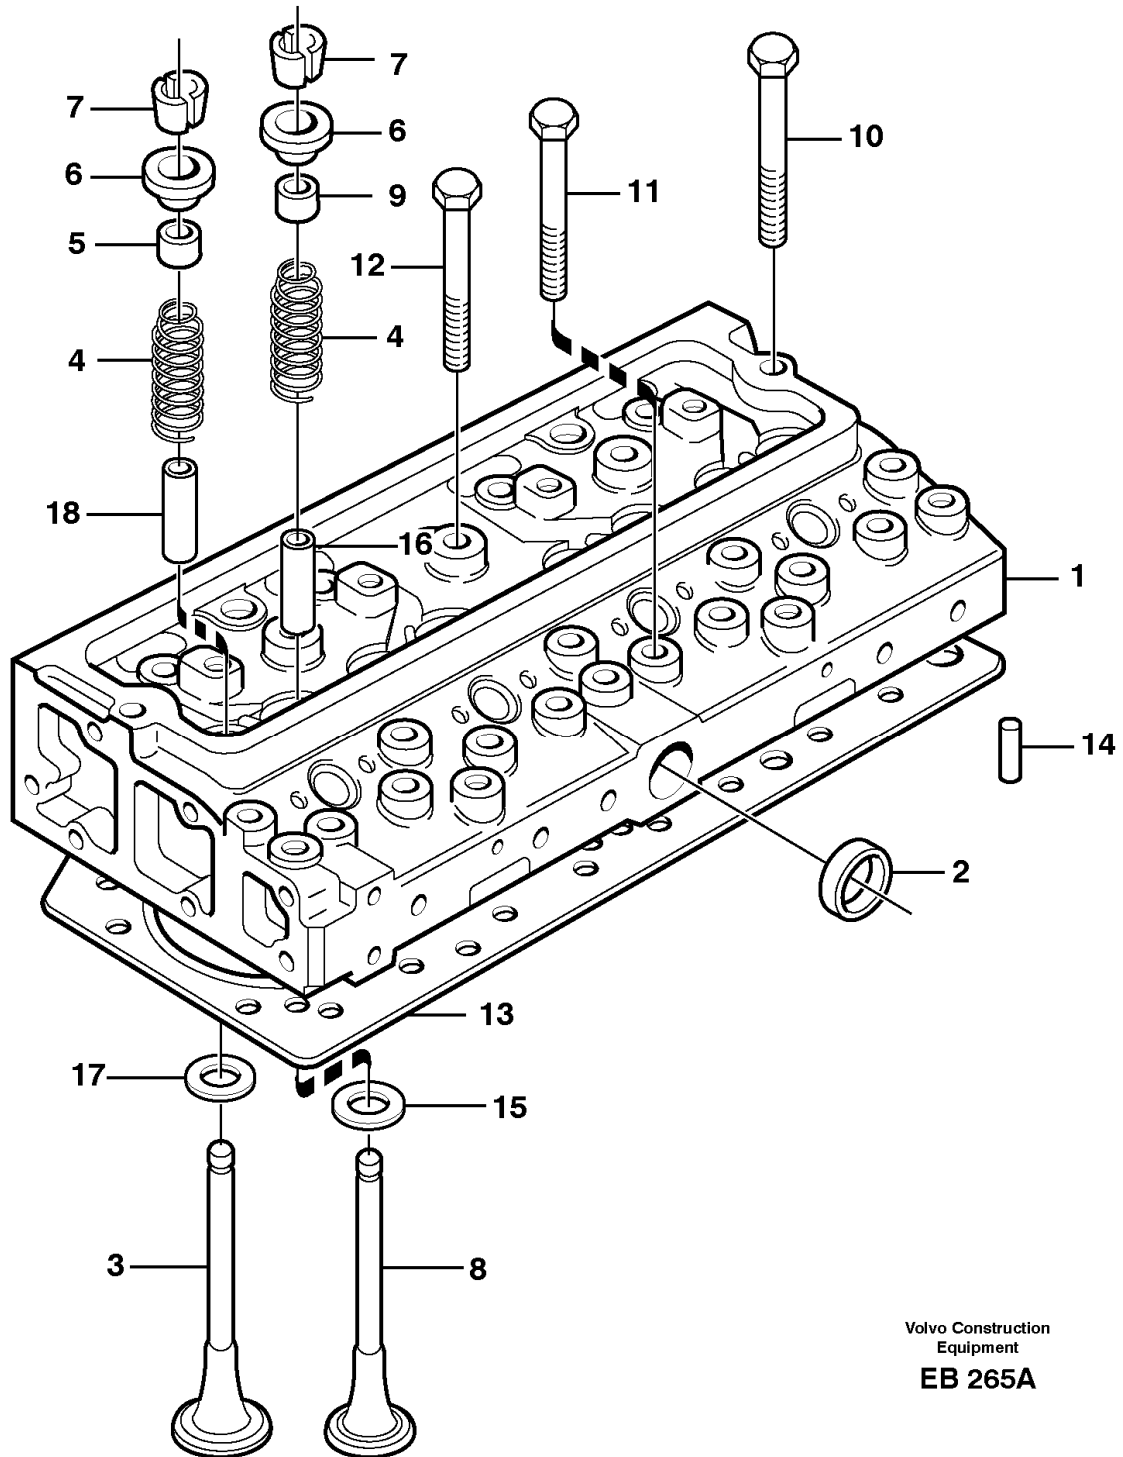

Date: 2014/1/24	Image id: EB261	Catalogue: 97809	Model: L50D
Brand: Volvo	Serial: 13002-14059, 36001-36002, 70101-70372	Group/Section: 210/150	Title: Engine TD40GJE

Volvo Construction
Equipment Group
EB 261

Date: 2014/1/24	Image id: EB265A	Catalogue: 97809	Model: L50D
Brand: Volvo	Serial: 13002-14059, 36001-36002, 70101-70372	Group/Section: 211/100	Title: Cylinder head

Volvo Construction
Equipment
EB 265A

Pos	Part	Q1	Q2	Q3	Q4	Q5	PS	Kit	Description	Option(s)	Remark
-----	------	----	----	----	----	----	----	-----	-------------	-----------	--------

	VOE11706970								Cylinder head		
1							NS		•Cylinder head		
2	VOE483898	1							•Plug		
3	VOE3976536	4							•Valve		INLET
4	VOE3976538	8							•Valve spring		(VOE11703876)
5	VOE11703877	4							•Valve seal		
6	VOE3976540	8							•Valve spring washer		
7	VOE3976541	16							•Valve sleeve		
8	VOE11703878	4							•Exhaust valve		EXHAUST
9	VOE11703879	4							•Valve seal		
10	VOE11997844	2							•Screw		
11	VOE11997845	8							•Bolt		
12	VOE11997846	12							•Bolt		
13	VOE3976803	1							•Gasket		(VOE11704237)
14	VOE950562	2							•Pin		
15	VOE3976535	4							•Valve seat		
16	VOE11706969	4							•Valve guide		
17	VOE3976534	4							•Valve seat		
18	VOE11708520	4							•Valve guide		
	VOE11039194	1							Temperature sensor		SE205