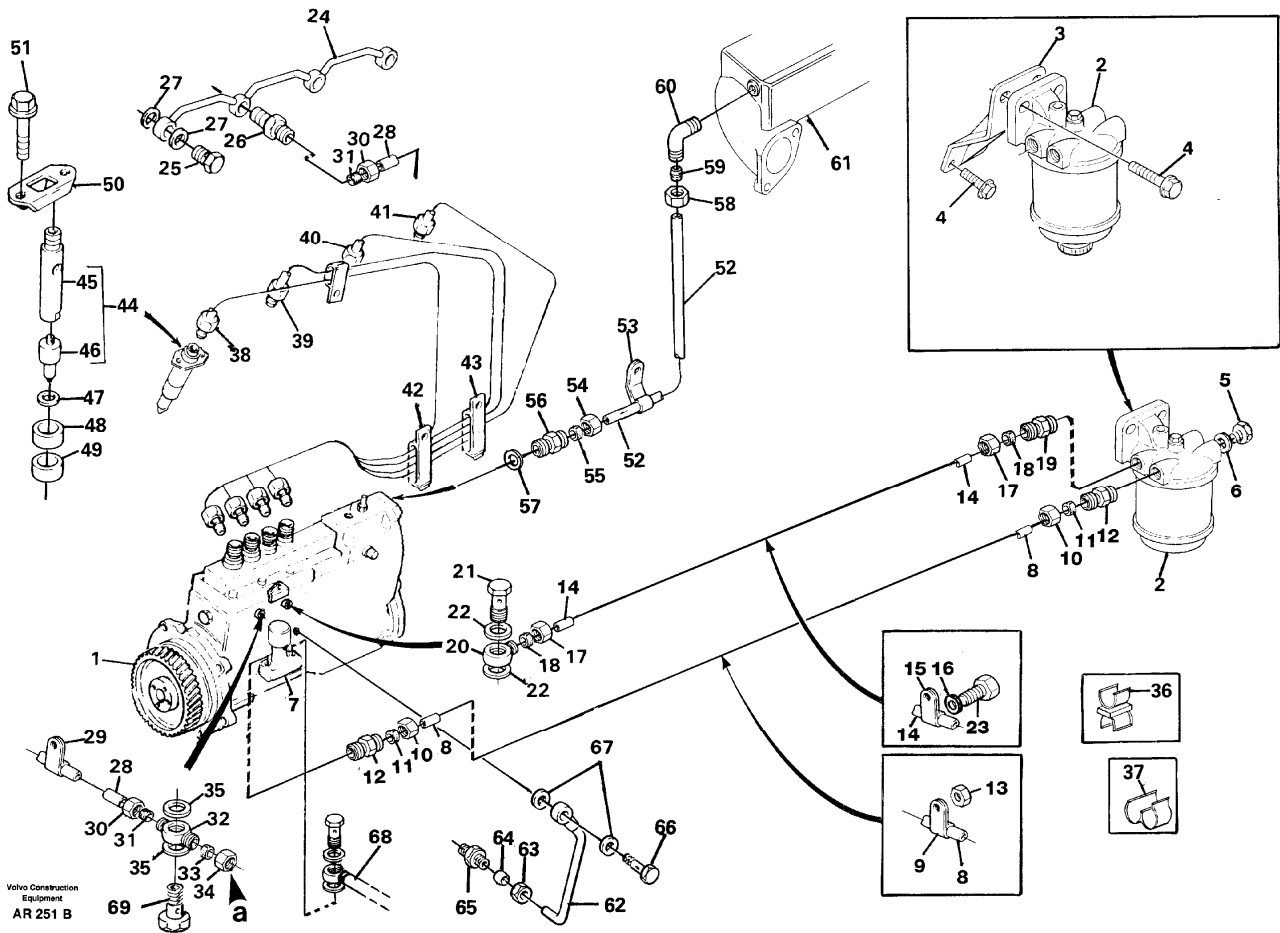

Date: 2014/1/23	Image id: AR251B	Catalogue: 97789	Model: L50C
Brand: Volvo	Serial: 10967-13000	Group/Section: 230/200	Title: Fuel system, Fuel pump - fuel inject.-injector TD 40 KAE

Pos	Part	Q1	Q2	Q3	Q4	Q5	PS	Kit	Description	Option(s)	Remark
1		1							Injection pump		See ref 236/100
2	VOE11998954	1					OP		Fuel filter		
	VOE466987	1							•Fuel filter		
3	VOE11998955	1							Bracket		
4	VOE946329	4							Flange screw		
5	VOE483933	1							Plug		(VOE7483933)
6	VOE483963	1							Washer		(VOE7483963)
7		1							Feed pump		See ref 233/60
8	VOE11700791	1							Fuel pipe		(VOE11999059)
9	VOE11998906	1							•Clip		
10	VOE11998971	2							Nut		
11	VOE11998972	2							Ferrule		
12	VOE11998957	2							Adapter		
13	VOE13945408	1							Nut		(945408)