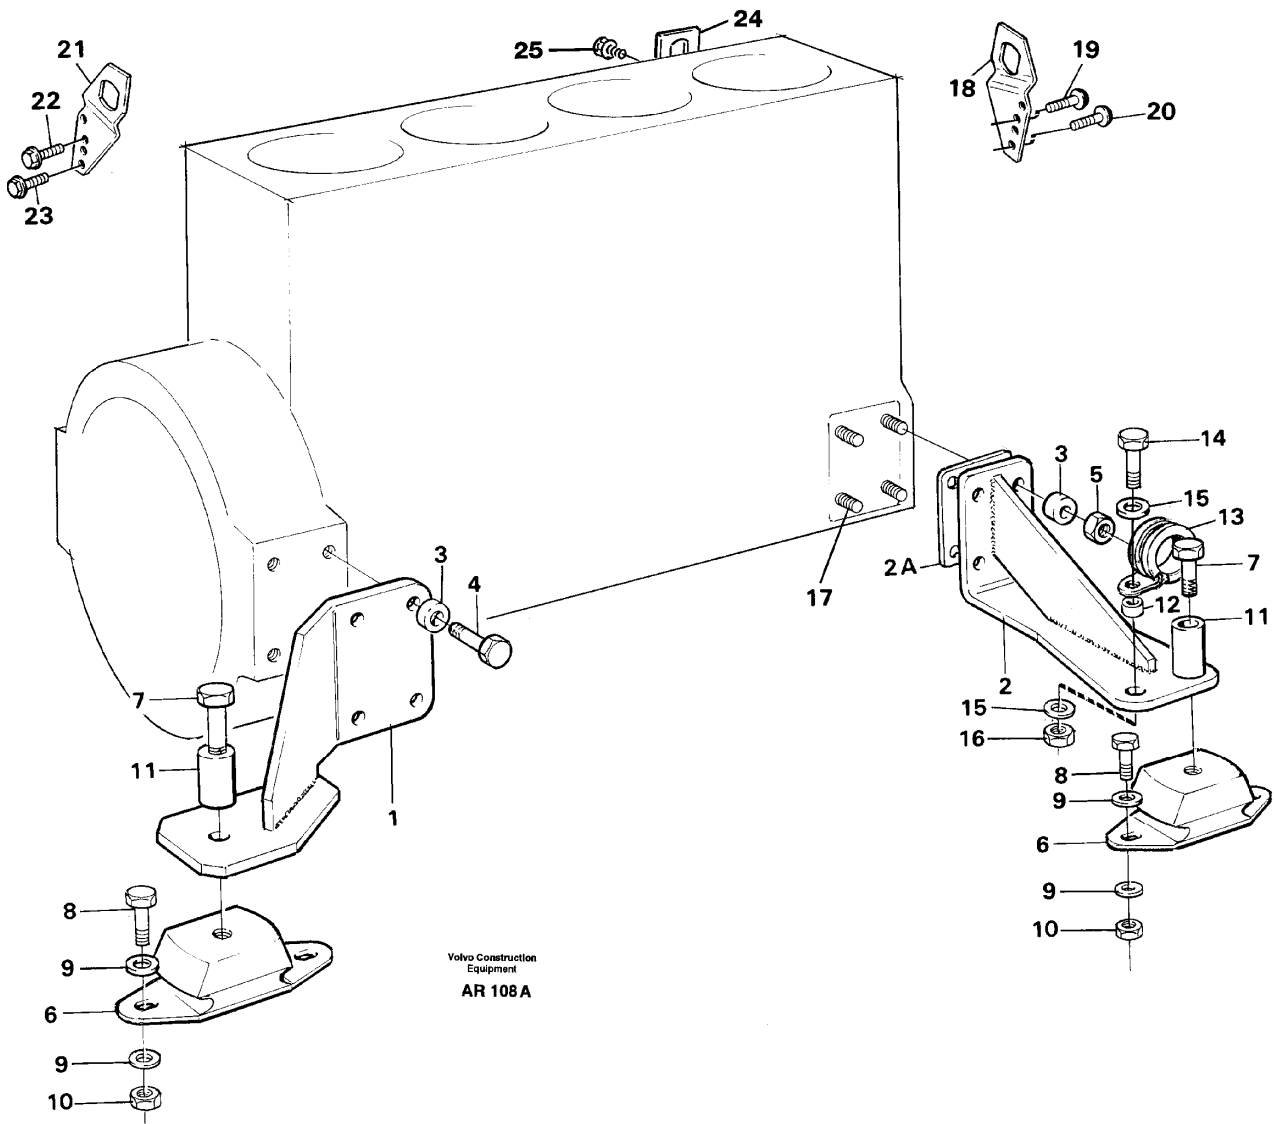

Date: 2014/1/23	Image id: AR108A	Catalogue: 97789	Model: L50C
Brand: Volvo	Serial: 10967-13000	Group/Section: 218/50	Title: Engine mounting

Pos	Part	Q1	Q2	Q3	Q4	Q5	PS	Kit	Description	Option(s)	Remark
1	VOE11091320	1							Engine anchorage		LH
	VOE11090588	1							Engine anchorage		RH
2	VOE11090952	1							Engine anchorage		(VOE11090591)RH, TD 40 GA
	VOE11090952	1							Engine anchorage		RH, TD 40 KAE
2A	VOE11091319	1							Spacer		
3	VOE4850822	12							Spacer		
4	VOE13965192	8							Screw		
5	VOE13971096	8							Flange nut		
6	VOE11090592	4							Rubber cushion