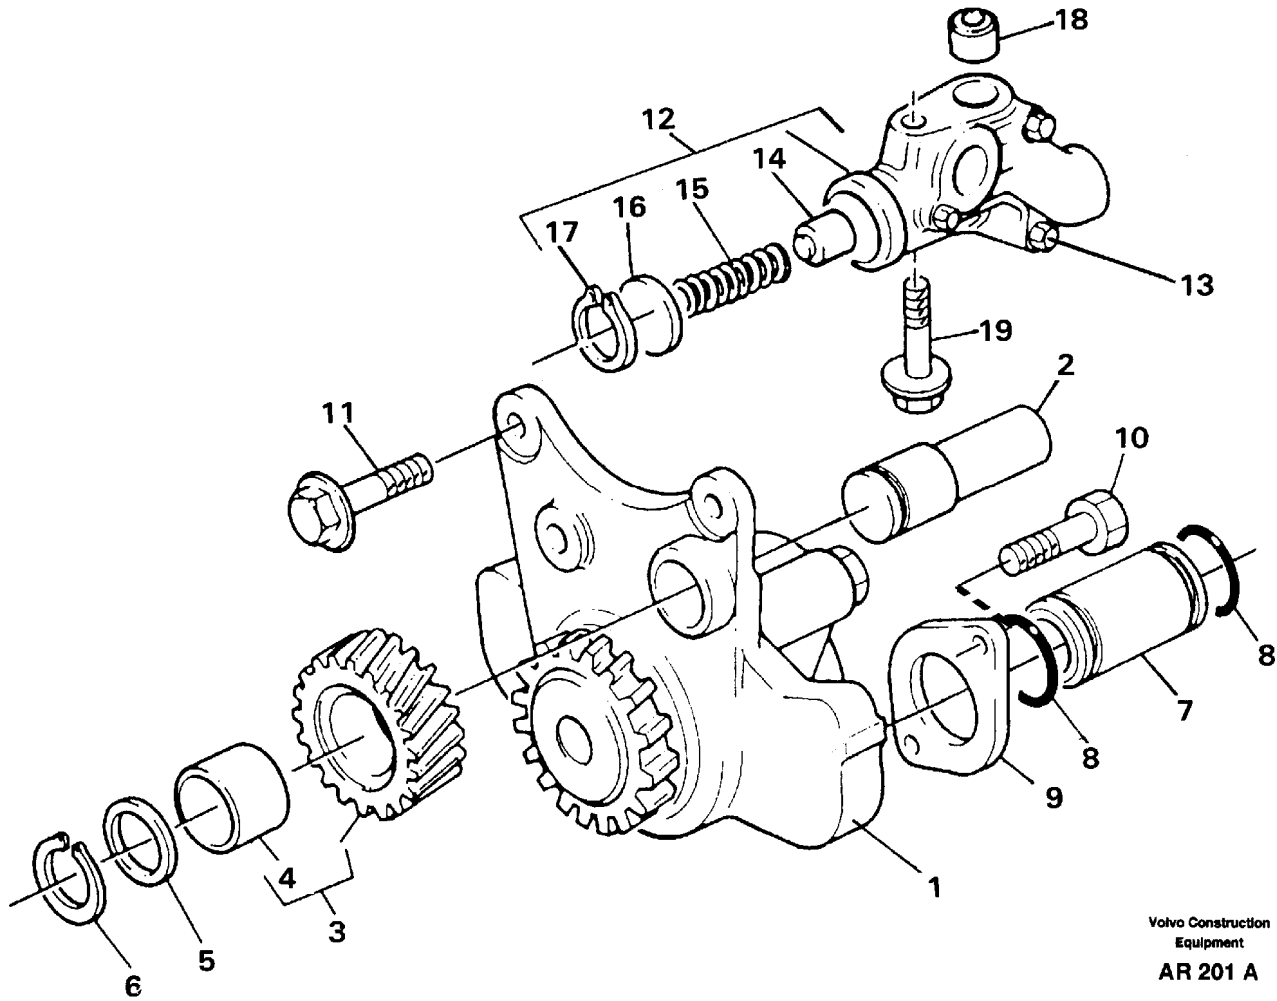

Date: 2014/1/23	Image id: AR201A	Catalogue: 97789	Model: L50C
Brand: Volvo	Serial: 10967-13000	Group/Section: 221/50	Title: Oil pump

Pos	Part	Q1	Q2	Q3	Q4	Q5	PS	Kit	Description	Option(s)	Remark
1	VOE11997020	1							Oil Pump		(VOE11999013)
2	VOE11997006	1							Shaft		(11997896)
3	VOE11997897	1							Gear		
4	VOE11997898	1							•Bushing		
5	VOE11997899	1							Washer		
6	VOE483469	1							Lock Ring		(VOE7483469)
7	VOE11997908	1							Pipe		
8	VOE11997909	2							O-ring		
9	VOE11997910	1							Flange		
10	VOE13945444	2							Flange screw		
11	VOE946671	3							Flange screw		(VOE11997901)
12	VOE11997902	1					SS		Overflow valve