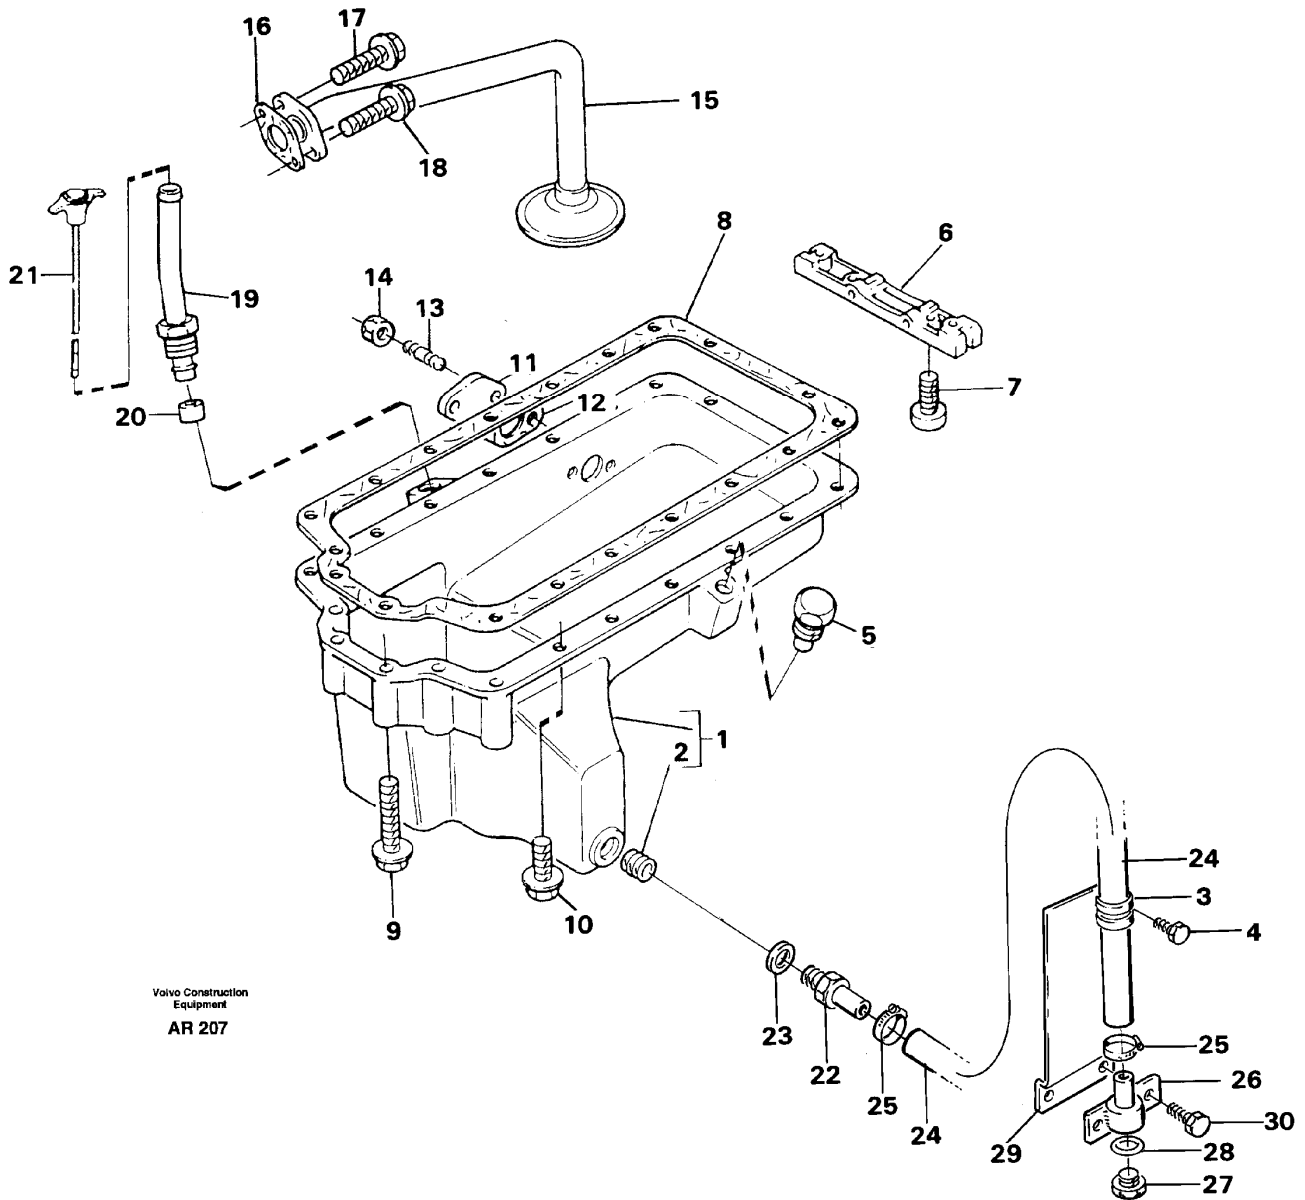

Date: 2014/1/23	Image id: AR207	Catalogue: 97789	Model: L50C
Brand: Volvo	Serial: 10967-13000	Group/Section: 217/50	Title: Oil sump

Pos	Part	Q1	Q2	Q3	Q4	Q5	PS	Kit	Description	Option(s)	Remark
1	VOE11997972	1							Oil pan		
2	VOE11997987	2							•Insert sleeve		
3	VOE952633	1							Clamp		
4	VOE13946544	1							Screw		
5	VOE11997975	1							Plug		
6	VOE11701581	1							Bridge		(11997259)
7	VOE11997813	2					SS		Screw		
8	VOE11997979	1							Gasket