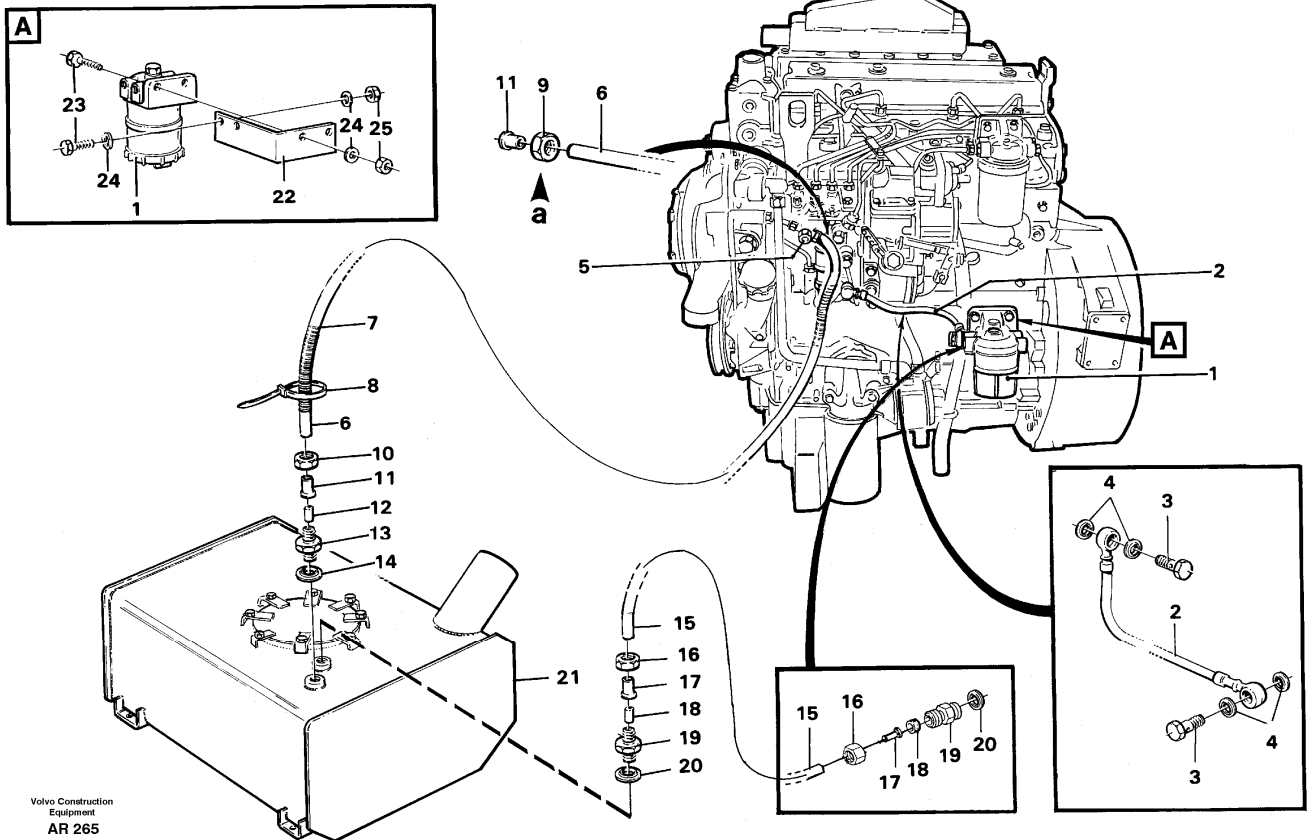

Date: 2014/1/23	Image id: AR265	Catalogue: 97789	Model: L50C
Brand: Volvo	Serial: 10967-13000	Group/Section: 230/100	Title: Fuel system: Fuel tank - fuel pump

Q1-Q5	Option	Option description
Q1 TD 40 KAE		

Pos	Part	Q1	Q2	Q3	Q4	Q5	PS	Kit	Description	Option(s)	Remark
1		1							Water separator		See ref 233/150
2	VOE4774631	1							Fuel hose		
3	VOE7025167	2							Hollow screw		
4	VOE13947621	4							Plane gasket		(945653)
5		1							Connector		See ref 230/200
6	VOE946234	REQ							Plastic pipe		L = 1500
7	VOE4803745	REQ							Hose		L = 450
8	VOE4821292	1							Cable tie		
9		1							Nut		See ref 230/200
10	VOE954357	1							Nut		
11	VOE11090959	2							Support sleeve		
12	VOE954365	1							Olive		
13	VOE11090958	1							Nipple