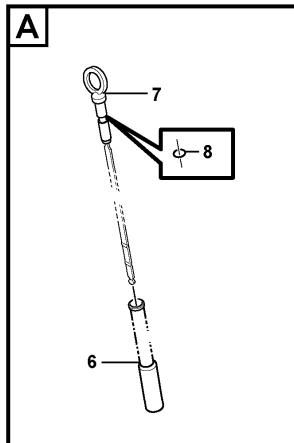

Date: 2013/11/8	Image id: 1035539	Catalogue: 20256	Model: L45F
Brand: Volvo	Serial: 120011-199999, 220011-299999, 1960004-1960500	Group/Section: 217/100	Title: Oil sump

Volvo Construction
Equipment
1035539

Section option	Kit	Option description
VOE11308145		Engine D5DCAE3

Pos	Part	Q1	Q2	Q3	Q4	Q5	PS	Kit	Description	Option(s)	Remark
1	VOE11700301	1							Oil pan		
2	VOE20405506	1							•Plug		
3	VOE13947624	2							•Plane gasket		
4	VOE20405843	1							Gasket		
5	VOE20405792	26							Screw		
6	VOE20450869	1							Guide tube		
7	VOE21153138	1							Dipstick		
8	VOE20412343	1							•Sealing ring		
9	VOE20412745	1							Core plug		
10	VOE20450851	1							Drain valve