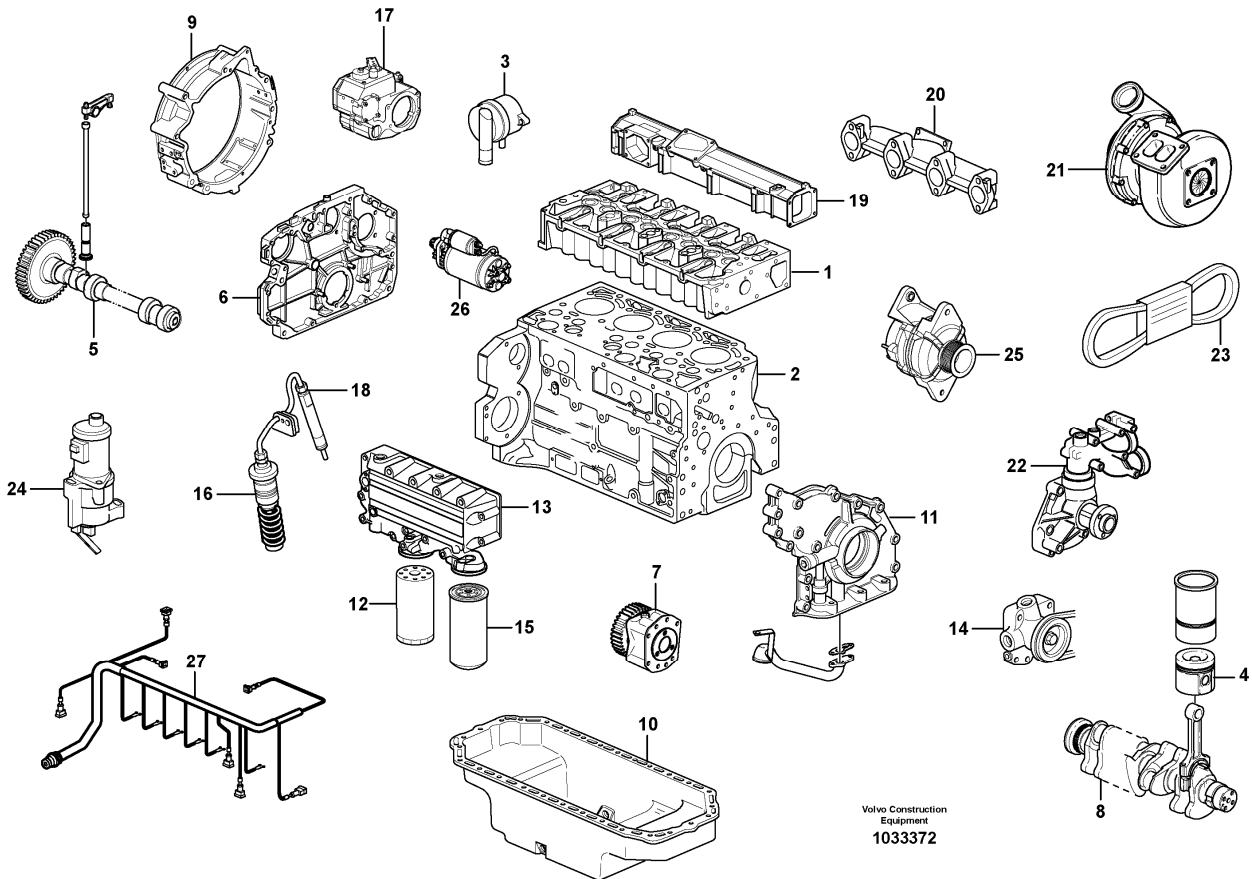

Date: 2013/11/8	Image id: 1033372	Catalogue: 20256	Model: L45F
Brand: Volvo	Serial: 120011-199999, 220011-299999, 1960004-1960500	Group/Section: 210/100	Title: Engine

Section option	Kit	Option description
VOE11308145		Engine D5DCAE3

Pos	Part	Q1	Q2	Q3	Q4	Q5	PS	Kit	Description	Option(s)	Remark
	VOE11308145	1							Engine		D5DCAE3
1		1							•Cylinder head		See ref 211/100
2		1							•Crankcase		See ref 212/100
3		1							•Crankcase ventilation		See ref 212/150
4		1							•Piston		See ref 213/100
5		1							•Valve mechanism		See ref 214/100
6		1							•Timing gear casing		See ref 215/100
7		1							•Pump drive		See ref 215/200
8		1							•Crankshaft		See ref 216/100
9		1							•Flywheel Hsg		See ref 216/200

Date: 2013/11/8	Image id: 1053952	Catalogue: 20256	Model: L45F
Brand: Volvo	Serial: 120011-199999, 220011-299999, 1960004-1960500	Group/Section: 215/200	Title: Pump drive power take-off

Volvo Construction
Equipment
1053952

11	VOE20940389	1							Gear		
12	VOE20460512	1							Nut		W/O PUMP DRIVE
12	VOE20464472	1							Nut		WITH PUMP DRIVE

Date: 2013/11/8	Image id: 1033188	Catalogue: 20256	Model: L45F
Brand: Volvo	Serial: 120011-199999, 220011-299999, 1960004-1960500	Group/Section: 216/100	Title: Crankshaft and related parts