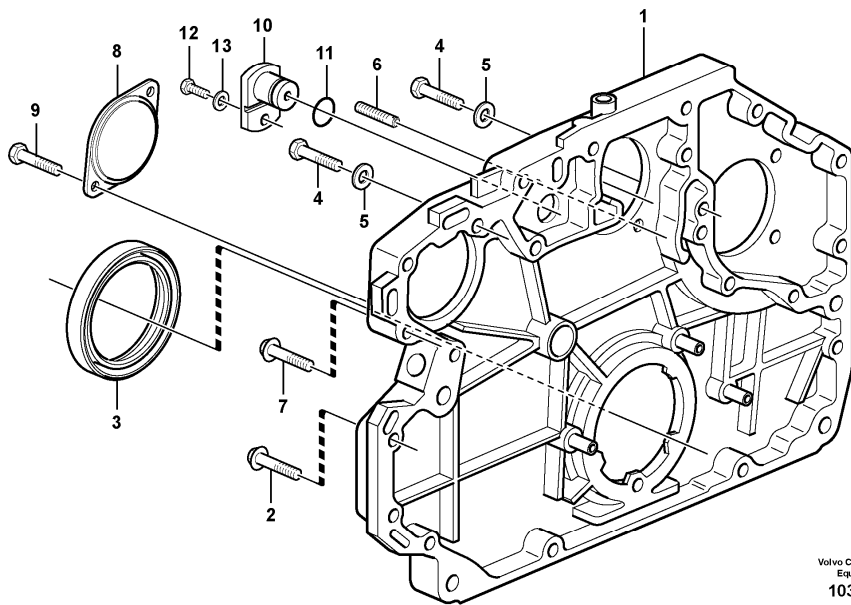

Date: 2013/11/8	Image id: 1033388	Catalogue: 20256	Model: L45F
Brand: Volvo	Serial: 120011-199999, 220011-299999, 1960004-1960500	Group/Section: 215/100	Title: Timing gear casing

Volvo Construction
Equipment
1033388

Section option	Kit	Option description
VOE11308145		Engine D5DCAE3

Pos	Part	Q1	Q2	Q3	Q4	Q5	PS	Kit	Description	Option(s)	Remark
1	VOE21155415	1							Flywheel housing		
2	VOE20412324	12							Screw		
3	VOE20412286	1							Sealing ring		
4	VOE20405653	2					SS		Screw		
5	VOE13955900	2							Washer		
6	VOE20450795	1							Set screw		
7	VOE20405709	1							Screw		
8	VOE20950063	1							Cover		
9	VOE20405709	2							Screw		
10	VOE20405553	1							Cover