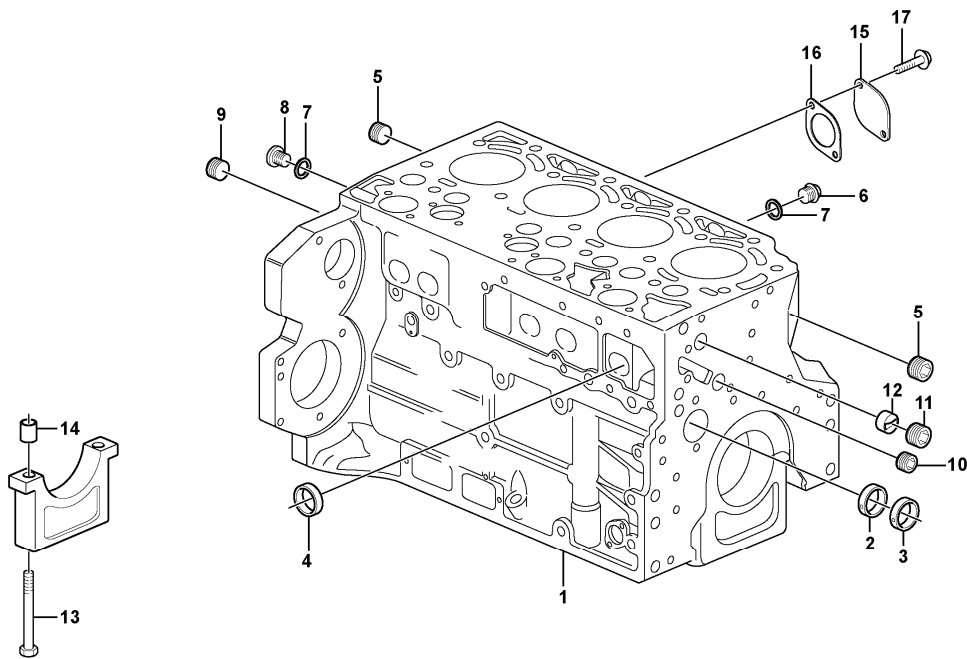

Date: 2013/11/8	Image id: 1056302	Catalogue: 20256	Model: L45F
Brand: Volvo	Serial: 120011-199999, 220011-299999, 1960004-1960500	Group/Section: 212/100	Title: Cylinder block

Volvo Construction
Equipment
1056302

Section option	Kit	Option description
VOE11308145		Engine D5DCAE3

Pos	Part	Q1	Q2	Q3	Q4	Q5	PS	Kit	Description	Option(s)	Remark
1	VOE20555442	1							Crankcase		
2	VOE11700285	1							•Bearing bushing		
3	VOE11700284	4							•Bearing bushing		
4	VOE20405721	6							•Core plug		
5	VOE20508600	2							•Plug		
6	VOE20405716	2							•Plug		
7	VOE13969011	4							•Gasket		
8	VOE945065	2							•Plug		
9	VOE20785813	1							•Plug		
10	VOE20405719	1							•Plug