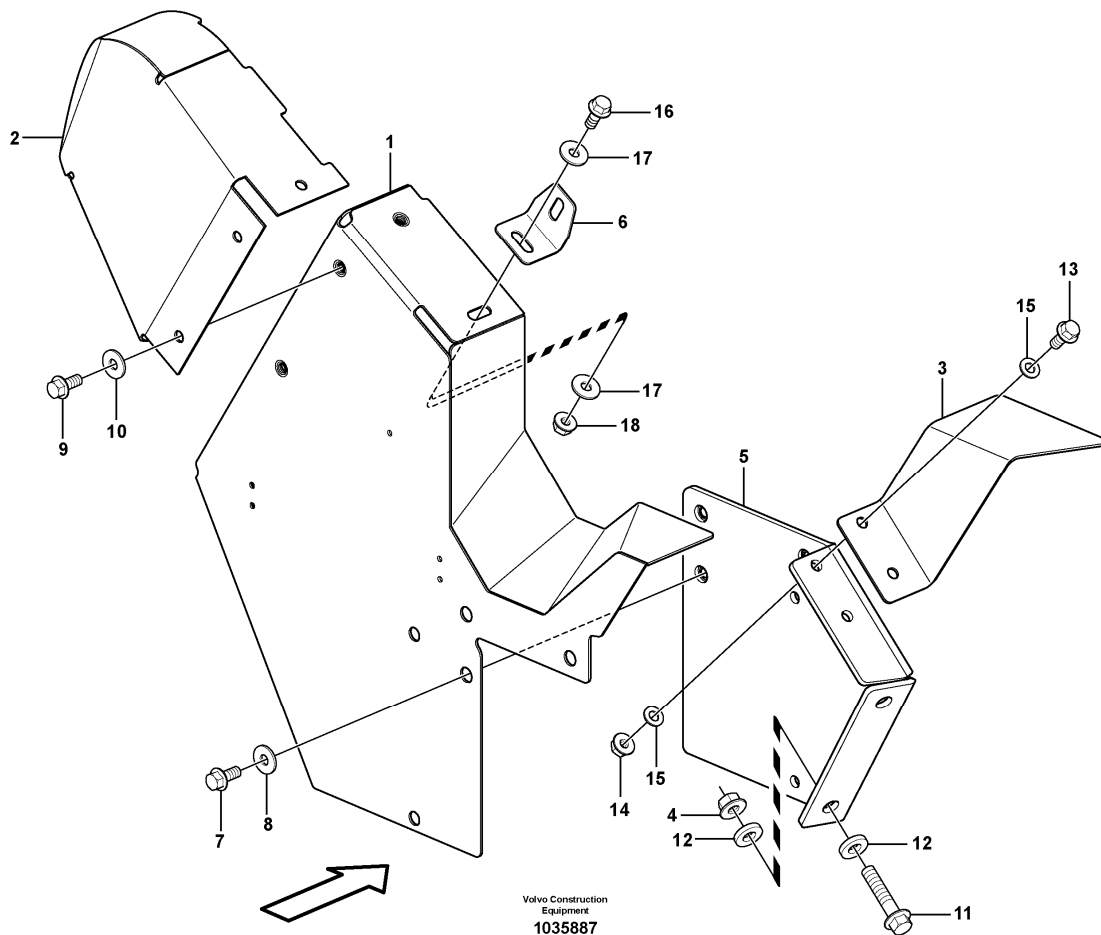

Date: 2013/11/8	Image id: 1035887	Catalogue: 20256	Model: L45F
Brand: Volvo	Serial: 120011-199999, 220011-299999, 1960004-1960500	Group/Section: 218/200	Title: Engine mounting

Section option	Kit	Option description
VOE11390006		Wheel Loader L45F TPS
VOE11390005		Wheel Loader L45F TP
VOE11390026		Wheel Loader L45F TP S/N 120011 -
VOE11390028		Wheel Loader L45F TPS S/N 320011 -

Pos	Part	Q1	Q2	Q3	Q4	Q5	PS	Kit	Description	Option(s)	Remark
1	VOE11309519	1							Belt protector		
2	VOE11309520	1							Belt protector		
3	VOE15214380	1							Plate		
4	VOE13971095	2							Flange nut		
5	VOE15200457	1							Cover		
6	VOE15200142	1							Bracket		
7	VOE13946173	3							Screw