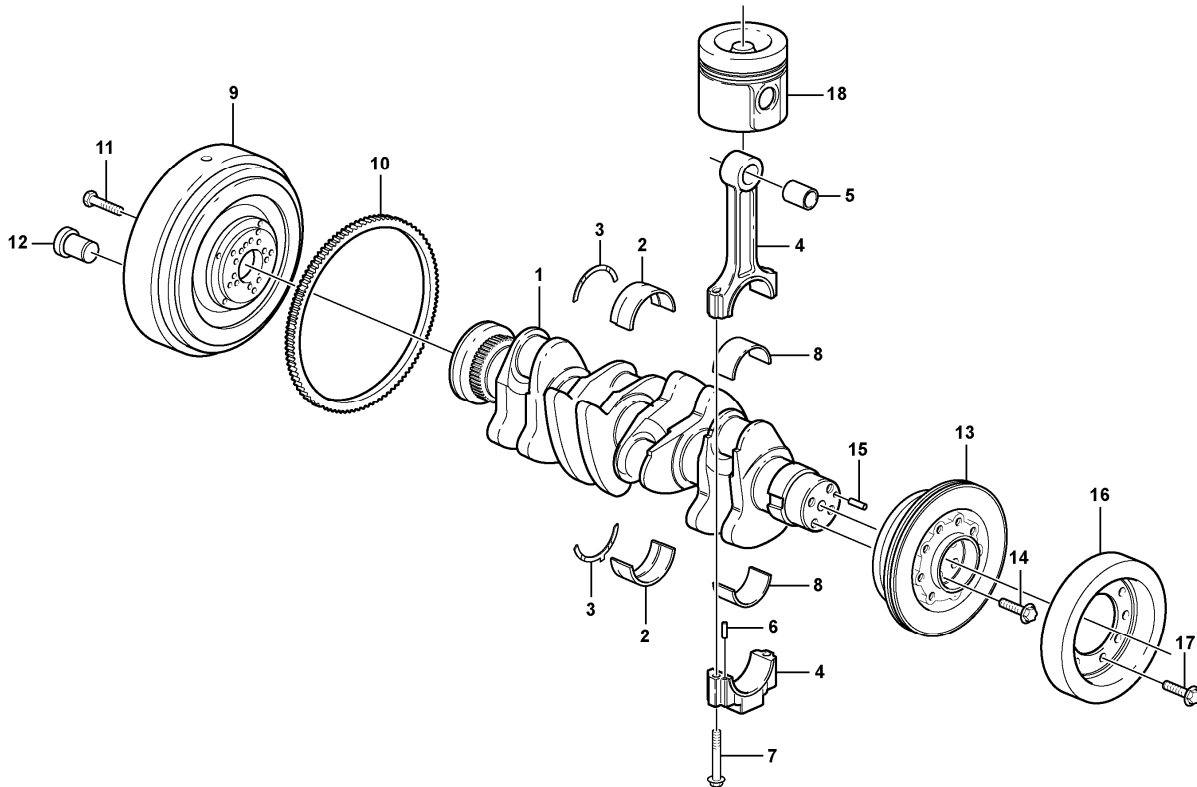

Date: 2013/11/8	Image id: 1033188	Catalogue: 20256	Model: L45F
Brand: Volvo	Serial: 120011-199999, 220011-299999, 1960004-1960500	Group/Section: 216/100	Title: Crankshaft and related parts

Volvo Construction
Equipment
1033188

Section option	Kit	Option description
VOE11308145		Engine D5DCAE3

Pos	Part	Q1	Q2	Q3	Q4	Q5	PS	Kit	Description	Option(s)	Remark
1	VOE20900811	1							Crankshaft		
2	VOE21141948	5							Main bearing		STD 85,00 MM
2	VOE21234191	REQ							Main bearing		(VOE20405529)U SZ 84,75 MM
2	VOE20405541	REQ							Main bearing		U SZ 84,50 MM
3	VOE21141955	8							Raceway washer		STD 2,9 MM
3	VOE21141963	REQ							Raceway washer		3,1 MM
4	VOE20585982	4							Connecting Rod		
5	VOE11700325	4							•Bushing		
6	VOE20459134	8							•Pin		
7	VOE11700326	8							•Bolt