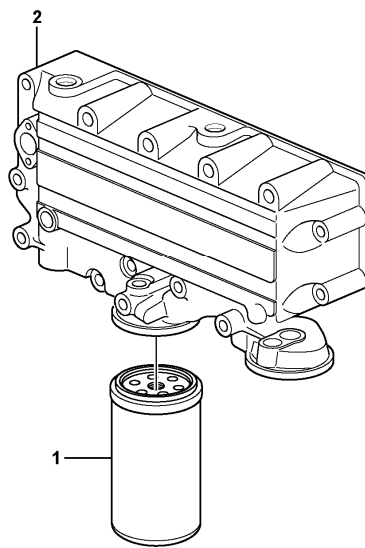

Date: 2013/11/8	Image id: 1033249	Catalogue: 20256	Model: L45F
Brand: Volvo	Serial: 120011-199999, 220011-299999, 1960004-1960500	Group/Section: 222/100	Title: Oil filter

Volvo Construction
Equipment
1033249

Section option	Kit	Option description
VOE11308145		Engine D5DCAE3

Pos	Part	Q1	Q2	Q3	Q4	Q5	PS	Kit	Description	Option(s)	Remark
1	VOE3831236	1							Oil filter		
2		1							Housing		See ref 223/100