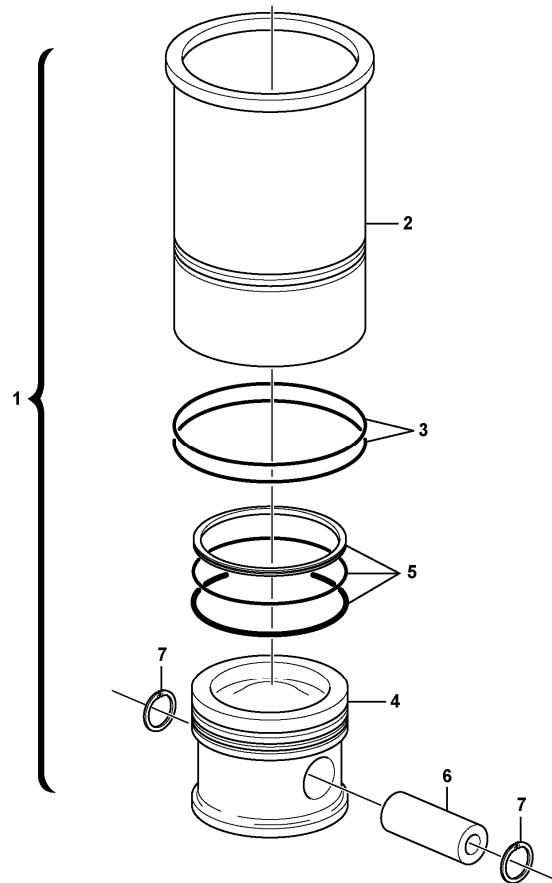

Date: 2013/11/8	Image id: 1026946	Catalogue: 20256	Model: L45F
Brand: Volvo	Serial: 120011-199999, 220011-299999, 1960004-1960500	Group/Section: 213/100	Title: Cylinder liner and piston

Volvo Construction
Equipment
1026946

Section option	Kit	Option description
VOE11308145		Engine D5DCAE3

Pos	Part	Q1	Q2	Q3	Q4	Q5	PS	Kit	Description	Option(s)	Remark
1	VOE20865990	4							Cyl Liner Kit		
2		4					NS		•Cylinder Liner		
3	VOE20412762	8							•O-ring		
4		4					NS		•Piston		
5	VOE21299547	4							•Piston ring kit		(VOE20450775)
6	VOE20405577	4							•Gudgeon pin		
7	VOE20405576	8							•Retaining ring