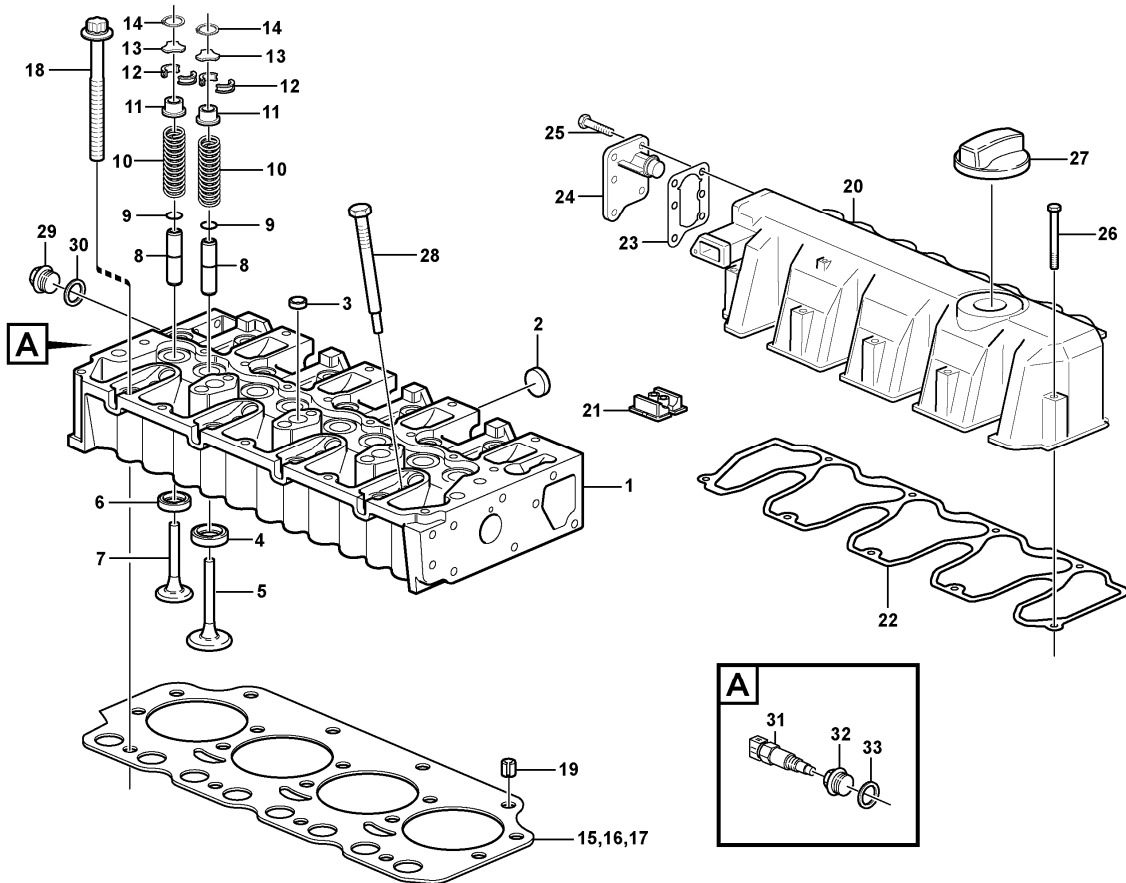

Date: 2013/11/8	Image id: 1035748	Catalogue: 20256	Model: L45F
Brand: Volvo	Serial: 120011-199999, 220011-299999, 1960004-1960500	Group/Section: 211/100	Title: Cylinder head

Volvo Construction
Equipment
1035748

Section option	Kit	Option description
VOE11308145		Engine D5DCAE3

Pos	Part	Q1	Q2	Q3	Q4	Q5	PS	Kit	Description	Option(s)	Remark
1	VOE21147059	1							Cylinder head		
2	VOE20799722	3							•Plug		
3	VOE20412733	3							•Core plug		
4	VOE20459962	4							•Valve seat		
5	VOE20758481	4							•Inlet valve		
6	VOE20845144	4							•Valve seat		
7	VOE21739130	4							•Exhaust Valve		(VOE20755883)
8	VOE20405897	8							•Valve guide		
9	VOE11700348	8							•O-ring		
10	VOE11700347	8							•Valve spring