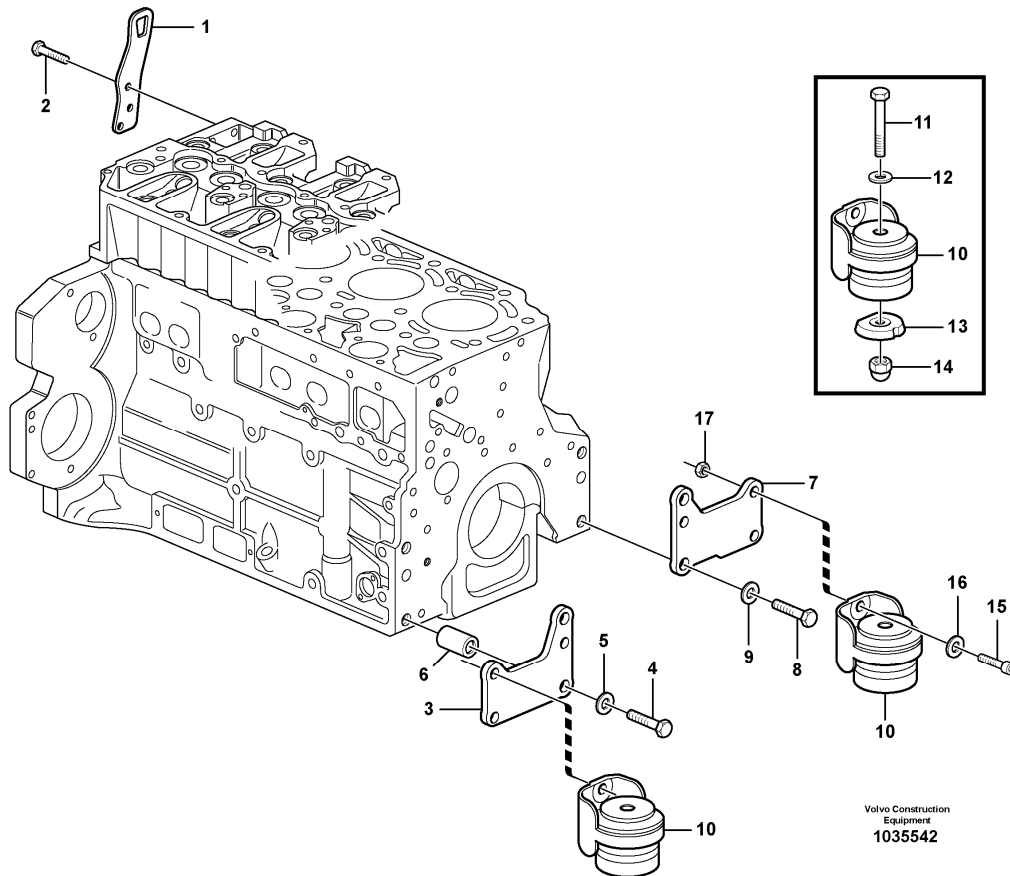

Date: 2013/11/8	Image id: 1035542	Catalogue: 20256	Model: L45F
Brand: Volvo	Serial: 120011-199999, 220011-299999, 1960004-1960500	Group/Section: 218/100	Title: Engine mounting

Section option	Kit	Option description
VOE11308145		Engine D5DCAE3

Pos	Part	Q1	Q2	Q3	Q4	Q5	PS	Kit	Description	Option(s)	Remark
1	VOE20450854	2					OP		Lifting eye		
2	VOE20450756	6							Screw		
3	VOE20723984	2							Bracket		
4	VOE980465	4							Hexagon screw		
5	VOE20405606	4							Washer		
6	VOE20580517	4							Bushing		
7	VOE20723978	2							Bracket		
8	VOE20535027	4							Screw		
9	VOE20405606	4							Washer		
10	VOE20580444	4							Engine Mounting