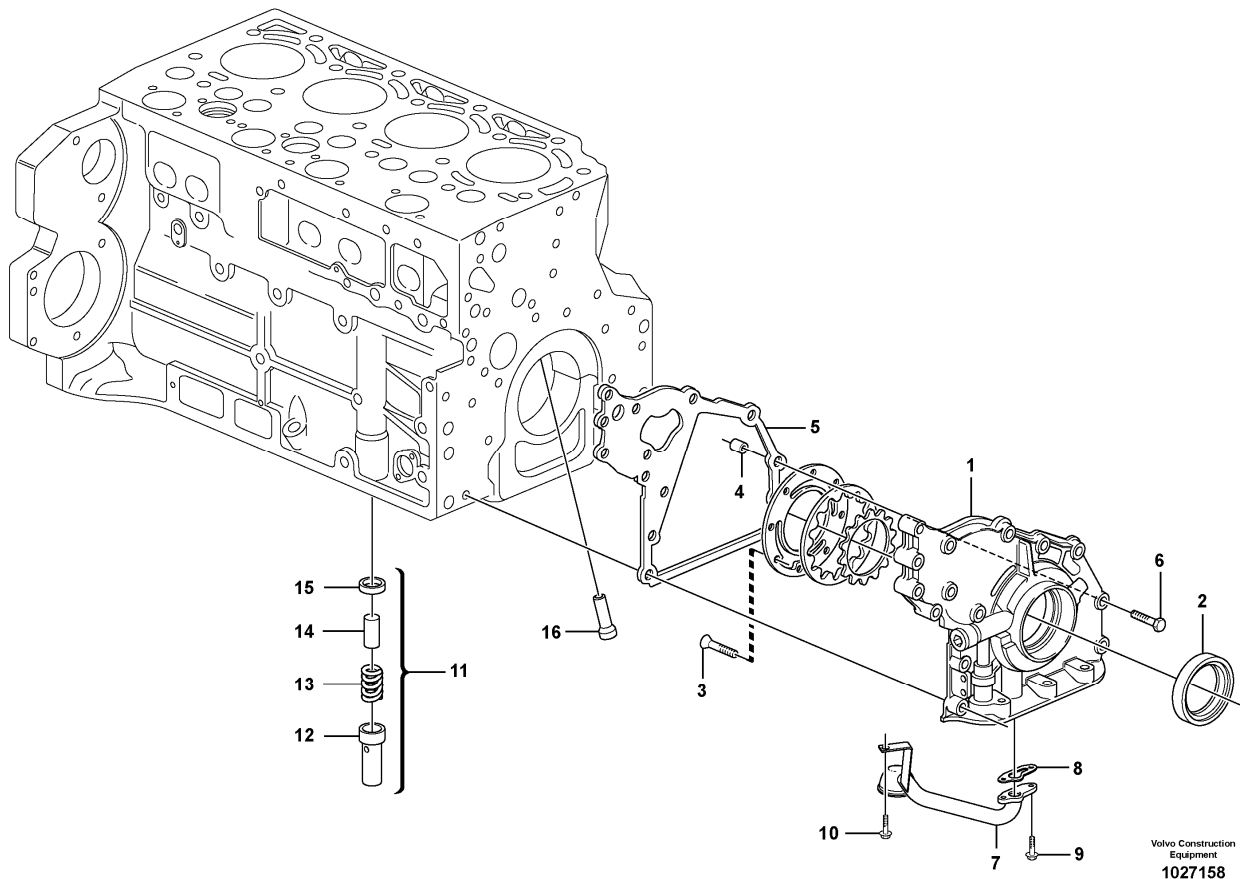

Date: 2013/11/8	Image id: 1027158	Catalogue: 20256	Model: L45F
Brand: Volvo	Serial: 120011-199999, 220011-299999, 1960004-1960500	Group/Section: 221/100	Title: Lubricating oil system

Section option	Kit	Option description
VOE11308145		Engine D5DCAE3

Pos	Part	Q1	Q2	Q3	Q4	Q5	PS	Kit	Description	Option(s)	Remark
1	VOE21600195	1							Oil pump housing		(VOE20882047)
2	VOE20412568	1							•Sealing ring		
3	VOE20451738	8							•Screw		
4	VOE20405603	1							Spring pin		
5	VOE20742661	1							Gasket		
6	VOE20412324	14							Screw		
7	VOE20405635	1							Suction pipe		
8	VOE20405888	1							Gasket		
9	VOE13949578	2							Screw		
10	VOE20405792	1							Screw