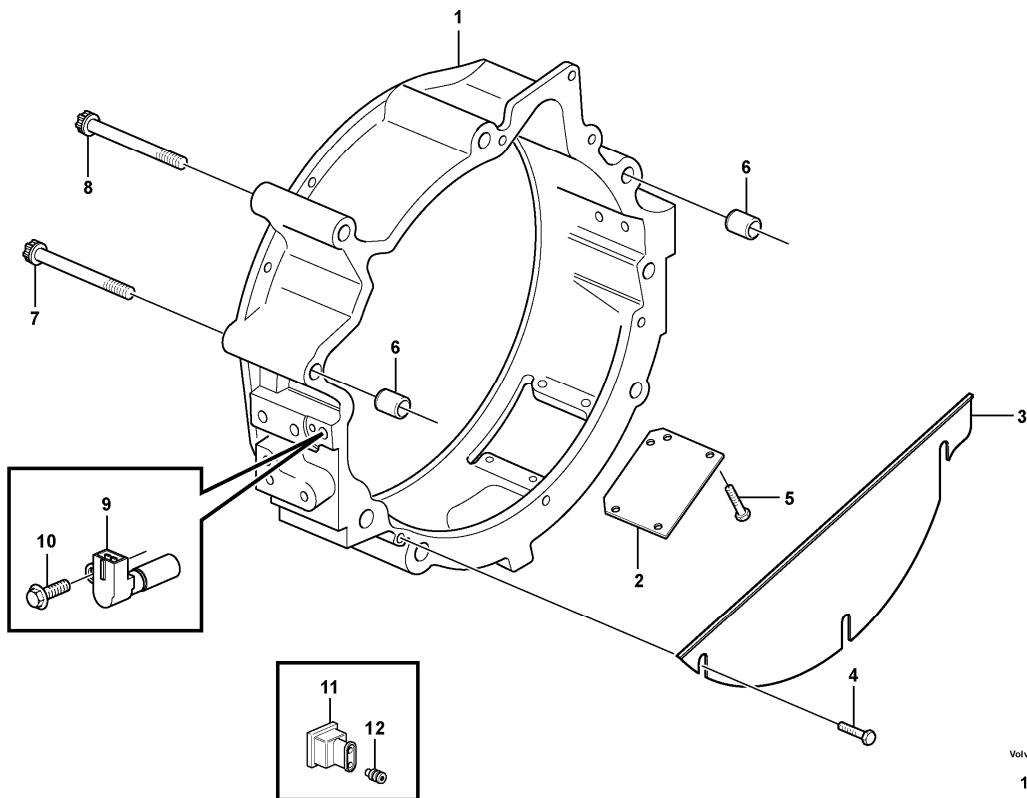

Date: 2013/11/8	Image id: 1035747	Catalogue: 20256	Model: L45F
Brand: Volvo	Serial: 120011-199999, 220011-299999, 1960004-1960500	Group/Section: 216/200	Title: Flywheel housing

Volvo Construction
Equipment
1035747

Section option	Kit	Option description
VOE11308145		Engine D5DCAE3

Pos	Part	Q1	Q2	Q3	Q4	Q5	PS	Kit	Description	Option(s)	Remark
1	VOE20580535	1							Housing		
2	VOE20547288	1							Cover Plate		
3	VOE20459989	1							Cover		
4	VOE20405729	3							Screw		
5	VOE20405729	4							Screw		
6	VOE20585971	2							Bushing		
7	VOE20405714	2							Screw		M12X160
8	VOE20405715	4							Screw		M16X150
9	VOE20964264	1							Sensor		(VOE20511126)SE2701
10	VOE20405729	1							Screw