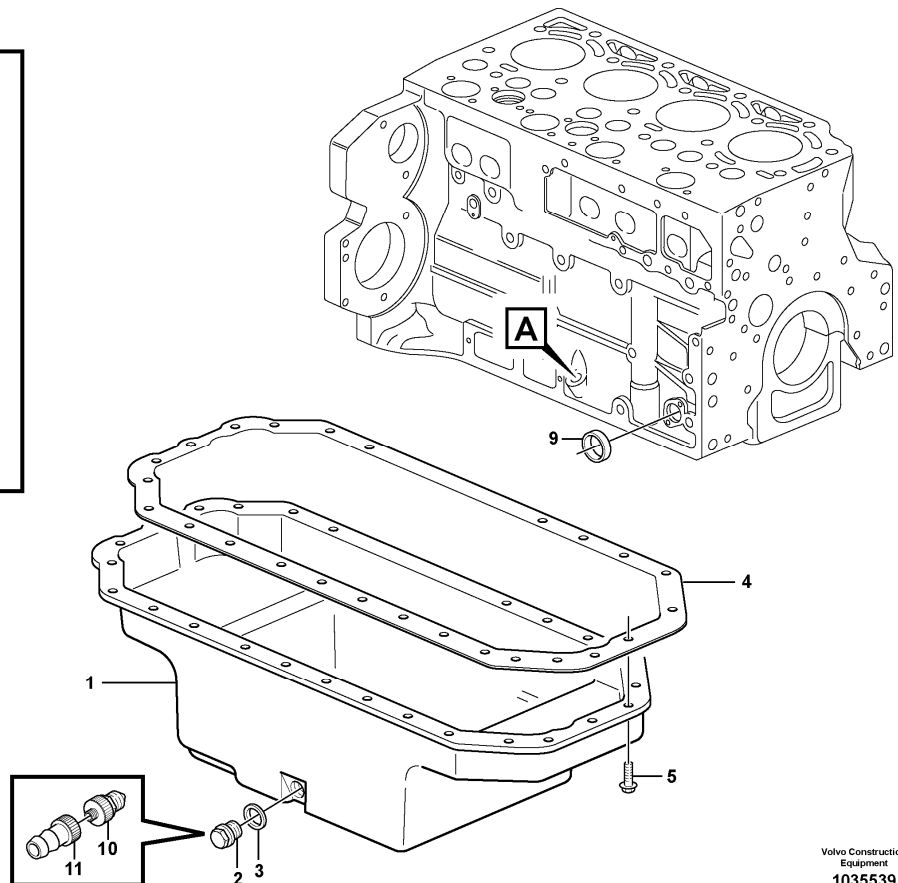

Date: 2013/11/8	Image id: 1035539	Catalogue: 20256	Model: L45F
Brand: Volvo	Serial: 120011-199999, 220011-299999, 1960004-1960500	Group/Section: 217/100	Title: Oil sump

Volvo Construction
Equipment
1035539

Section option	Kit	Option description
VOE11308145		Engine D5DCAE3

Pos	Part	Q1	Q2	Q3	Q4	Q5	PS	Kit	Description	Option(s)	Remark
1	VOE11700301	1							Oil pan		
2	VOE20405506	1							•Plug		
3	VOE13947624	2							•Plane gasket		
4	VOE20405843	1							Gasket		
5	VOE20405792	26							Screw		
6	VOE20450869	1							Guide tube		
7	VOE21153138	1							Dipstick		
8	VOE20412343	1							•Sealing ring		
9	VOE20412745	1							Core plug		
10	VOE20450851	1							Drain valve